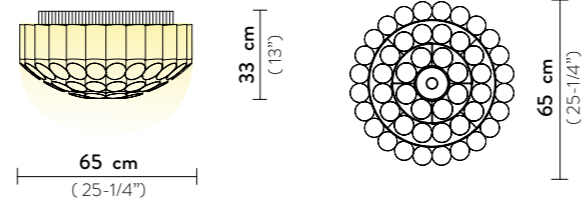

ODEON CEILING 65

Light Source: 6 X 12W E27 LED Filament Bulbs + 1 X 11W Spot LED PAR 30
Dimmable: with dimmable bulbs
Materials: Lentiflex®, Lentiflex® with cold foil
Weight: net 6 Kg - gross 10 Kg
Packaging: 81 x 78 x h. 50 cm

FINISH	SIZE	PRODUCT CODE	PRICE VAT EXCLUDED	DETAILS
 GOLD	100	ODECL00GLD00000NMTEU	€ 2.900,00	BULBS DISPOSITION 85,4 cm (33-1/4") 49,5 cm (19-1/4") 100 65
	65	ODECM00GLD00000NMTEU	€ 1.300,00	

OVERLAY TABLE

Light Source: 4W - 24V Vdc - 500 Lumen - 2.700 Kelvin - CRI >90, Integrated LED + 1 X 1,5W Integrated LED
Dimmable: not dimmable
Materials: Brass, Lentiflex® with cold foil, Lentiflex®
With: LED courtesy light base
Weight: net 1,45 Kg - gross 6 Kg
Packaging: 53 x 22 x h. 54 cm