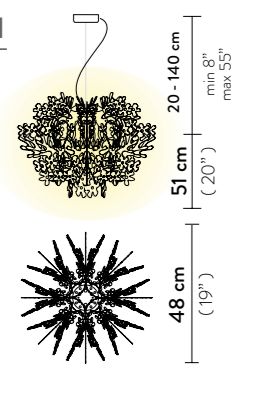

FINISH	SIZE	PRODUCT CODE	PRICE VAT EXCLUDED	CANOPY DETAILS
	M	FIOSM00WHT01T000000EU	€ 455,00	Ø 12 x h. 3,2 cm
	MINI	FIOSS00WHT01T000000EU	€ 310,00	
	ACCESSORIES			
		6M CABLE KIT (must be ordered with lamp)	MEDIUM	€ 100,00
		6M CABLE KIT (must be ordered with lamp)	MINI	€ 75,00

FIORELLINA TABLE

Light Source: 1 X 6W E14 LED Filament Bulb

Dimmable: not dimmable

Materials: Opalflex®

Weight: net 1 Kg - gross 1,8 Kg

Packaging: 41 x 41 x h. 41 cm