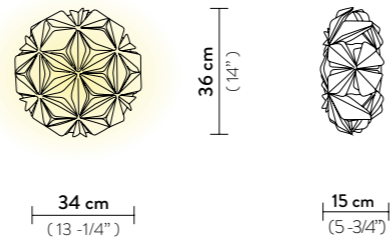

LA VIE CEILING/WALL MINI

Light Source: 2 X 6W E14 LED Filament Bulbs

Dimmable: with dimmable bulbs

Materials: Opalflex®, Lentiflex®

With: Magnetic hanging System

Weight: net 0,74 Kg - gross 1,2 Kg

Packaging: 36 x 38 x h. 15 cm