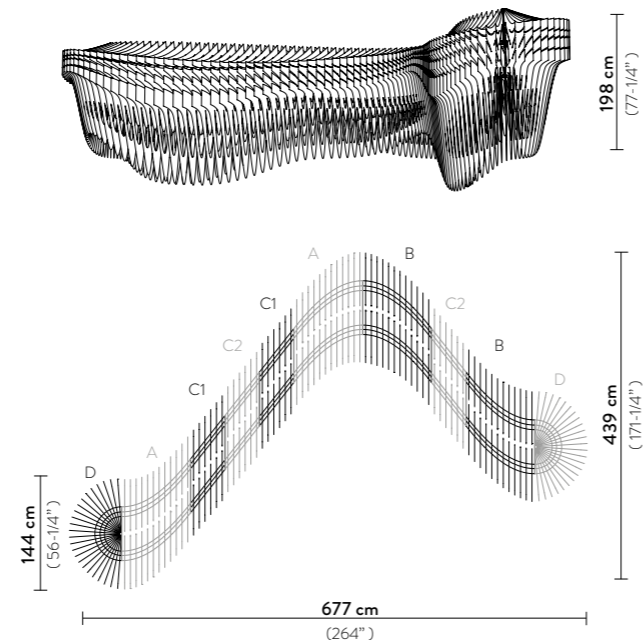

FINISH	SIZE	PRODUCT CODE	PRICE VAT EXCLUDED	CANOPY DETAILS
  WHITE	1	ARISXXLWHT06T00A01EU	€ 24.500,00	 Ø 12 x h. 3,2 cm
	2	ARISXXLWHT06T00A02EU	€ 39.500,00	
	3	ARISXXLWHT06T00A03EU	€ 53.500,00	
  GOLD	1	ARISXXLGLD06T00A01EU	ON REQUEST	 Ø 12 x h. 3,2 cm
	2	ARISXXLGLD06T00A02EU	ON REQUEST	
	3	ARISXXLGLD06T00A03EU	ON REQUEST