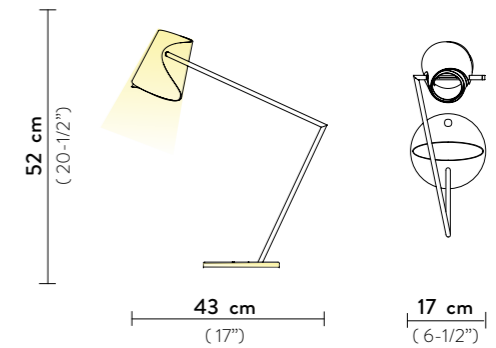

FINISH	PRODUCT CODE	PRICE VAT EXCLUDED	DETAILS
 GOLD/BRASS	OVET000CPP000BPNMTEU	€ 2.800,00	MEISTERSTÜCK LEGRAND BALLPOINT PEN GOLD-COATED