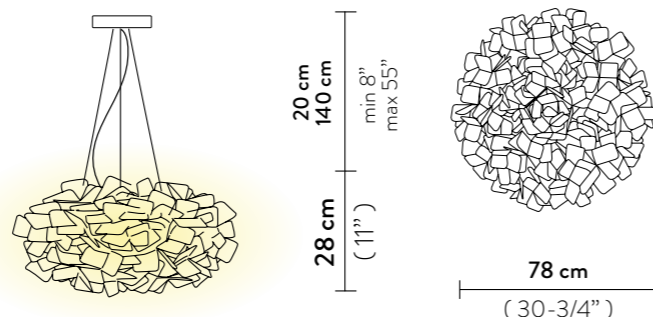

With: Magnetic hanging System

Weight: net 2,94 Kg - gross 6,2 Kg

Packaging: 80 x 80 x h. 30 cm

FINISH	PRODUCT CODE	PRICE VAT EXCLUDED	CANOPY DETAILS
 MAMA NON MAMA GOLD	CLISL00GNM01R00000EU RED WIRE	€ 840,00	Ø 14 x h. 3,2 cm  RED WIRE TRANSP WIRE
	CLISL00GNM01T00000EU TRANSP WIRE	€ 840,00	
	ACCESSORIES		
	6M CABLE KIT (must be ordered with lamp) RED WIRE	€ 100,00	
	6M CABLE KIT (must be ordered with lamp) TRANSP WIRE	€ 100,00	
 MAMA NON MAMA BLACK	CLISL00BNM01B00BLCEU BLACK WIRE	€ 695,00	Ø 14 x h. 3,2 cm  BLACK WIRE TRANSP WIRE
	CLISL00BNM01T00000EU TRANSP WIRE	€ 695,00	
	ACCESSORIES		
	6M CABLE KIT (must be ordered with lamp) BLACK WIRE	€ 100,00	
	6M CABLE KIT (must be ordered with lamp) TRANSP WIRE	€ 100,00	
 MAMA NON MAMA WHITE	CLISL00MNM01R00000EU RED WIRE	€ 695,00	Ø 14 x h. 3,2 cm  RED WIRE TRANSP WIRE
	CLISL00MNM01T00000EU TRANSP WIRE	€ 695,00	
	ACCESSORIES		
	6M CABLE KIT (must be ordered with lamp) RED WIRE	€ 100,00	
	6M CABLE KIT (must be ordered with lamp) TRANSP WIRE	€ 100,00	