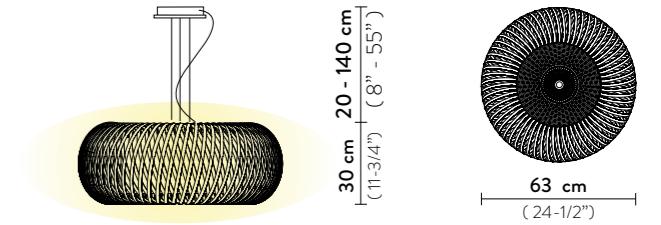

FINISH	PRODUCT CODE	PRICE VAT EXCLUDED	CANOPY DETAILS
	KLTSM00BGD01T000000EU	€ 1.085,00	Ø 16 - Ø 20 x h. 3,5 cm
BLACK/GOLD			
	ACCESSORIES		
	6M CABLE KIT (must be ordered with lamp)	€ 50,00	
	KLTSM00PRS01T000000EU	€ 690,00	Ø 16 - Ø 20 x h. 3,5 cm
PRISMA			
	ACCESSORIES		
	6M CABLE KIT (must be ordered with lamp)	€ 50,00	

KALATOS CEILING

Light Source: 4 X 12W E27 LED Filament Bulbs

Dimmable: with dimmable bulbs

Materials: Metallized Polycarbonate or Lentiflex®

Weight: net 3 Kg - gross 5,5 Kg

Packaging: 70 x 70 x h. 40 cm