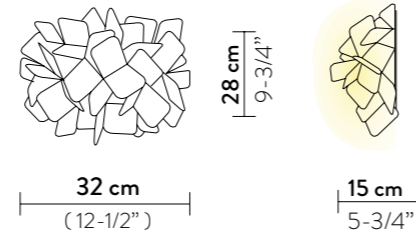

Weight: net 0,6 Kg - gross 1,4 Kg

Packaging: 36 x 38 x h. 15 cm

FINISH	PRODUCT CODE	PRICE VAT EXCLUDED	DETAILS
 MAMA NON MAMA GOLD	CLIWM00GNM00000000EU	€ 200,00	Authenticity plate 
 MAMA NON MAMA BLACK	CLIWM00BNM00000000EU	€ 180,00	LIGHT SOURCE: 19 cm (7-1/4") 
 MAMA NON MAMA WHITE	CLIWM00MNM00000000EU	€ 180,00	LIGHT SOURCE: 19 cm (7-1/4") 