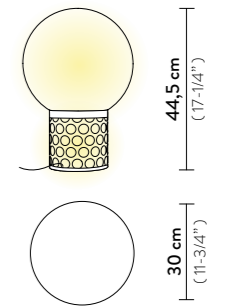

ATMOSFERA TABLE SMALL

Light Source: 2 X 6W G9 LED Filament Bulbs

Dimmable: not dimmable

Materials: Methacrylate, Goldflex®, Lentiflex®

With: hand finished sphere, two position light switch

Weight: net 0,7 Kg - gross 1,5 Kg

Packaging: 24 x 24 x h. 41 cm