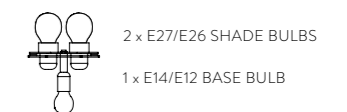

FINISH	PRODUCT CODE	PRICE VAT EXCLUDED	DETAILS

	ACRTM00WHT00000000EU	€ 630,00	2 POSITIONS LIGHT SWITCH	
	ACCESSORIES			
6M CABLE KIT (must be ordered with lamp)		€ 75,00