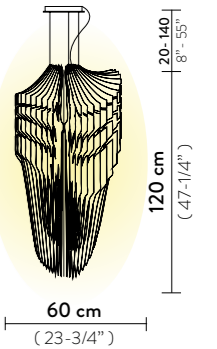

AVIA SUSPENSION LARGE

Light Source: 4 X 12W E27 LED Filament Bulbs + 1 X 11W Spot LED PAR 30
Dimmable: with dimmable bulbs
Materials: Cristalflex®, Lentiflex®
Weight: net 17,2 Kg - gross 21,3 Kg
Packaging: 120 x 57 x h. 16 cm
46 x 46 x h. 43 cm