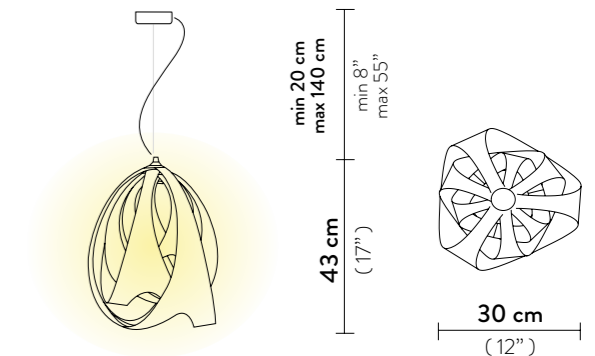

GOCCIA SUSPENSION

Light Source: 1 X 12W E27 LED Filament Bulb

Dimmable: with dimmable bulbs

Materials: Lentiflex®

Weight: net 1,6 Kg - gross 1,5 Kg

Packaging: 33 x 34 x h. 47 cm

FINISH	PRODUCT CODE	PRICE VAT EXCLUDED	CANOPY DETAILS
 PRISMA	GOCSM00PRS01T00000EU	€ 210,00	Ø 12 x h. 3,2 cm 
	ACCESSORIES 6M CABLE KIT (must be ordered with lamp)	€ 75,00	