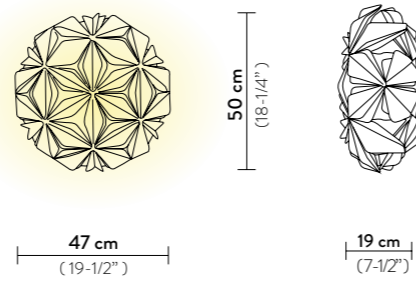

LA VIE CEILING/WALL MEDIUM

Light Source: 2 X 12W E27 LED Filament Bulbs

Dimmable: with dimmable bulbs

Materials: Opalflex®, Lentiflex®

With: Magnetic hanging System

Weight: net 1,35 Kg - gross 2,8 Kg

Packaging: 56 x 55 x h. 23 cm