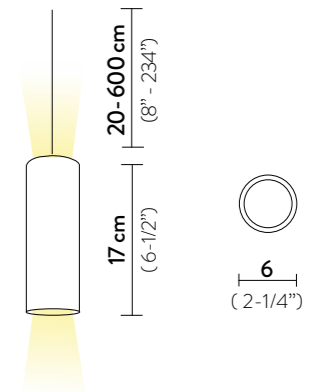

Materials: Steel

With: bulbs on request

Weight: net 0,5 Kg - gross 0,6 Kg

Packaging: 11 x 10 x h. 21 cm

FINISH	PRODUCT CODE	PRICE VAT EXCLUDED	DETAILS
 WHITE VELVET	ACC00SPO0000__NUV WHITE	€ 160,00	INCLUDED WIRE ANCHOR for ceiling attachment 
	ACC00SPO0000VLNUV VELVET	€ 200,00	