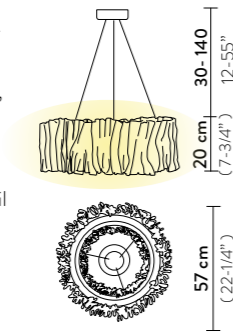

Dimmable: PWM, 0-10

Materials: Lentiflex®, Lentiflex® with cold foil

Weight: net 4 Kg - gross 6 Kg

Packaging: 63 x 64 x h. 34 cm

ACCORDÉON VERTICAL

Light Source: 1 X 6W E14 LED Filament Bulb (max Ø5cm)

Dimmable: with dimmable bulbs