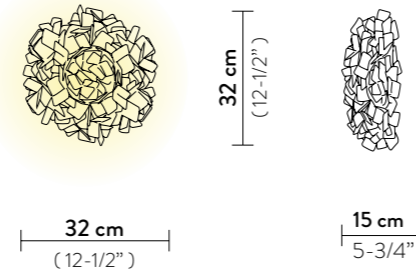

FINISH	PRODUCT CODE	PRICE VAT EXCLUDED	DETAILS
  MAMA NON MAMA GOLD	M CLICM00GNM00000000EU	€ 380,00	Authenticity plate
	MINI CLICS00GNM00000000EU	€ 250,00	
  MAMA NON MAMA BLACK	M CLICM00BNM00000000EU	€ 285,00	M LIGHT SOURCE: MINI LIGHT SOURCE:
	MINI CLICS00BNM00000000EU	€ 220,00	

FINISH	PRODUCT CODE	PRICE VAT EXCLUDED	DETAILS
  MAMA NON MAMA WHITE	M CLICM00MNM000000000EU	€ 285,00	M LIGHT SOURCE: MINI LIGHT SOURCE: 26 cm 10 - 1/4" 19 cm 7 - 1/4"
	MINI CLICS00MNM000000000EU	€ 220,00	
  PIXEL	M CLICM00PXL000000000EU	€ 285,00	M LIGHT SOURCE: MINI LIGHT SOURCE: 26 cm 10 - 1/4" 19 cm 7 - 1/4"
	MINI CLICS00PXL000000000EU	€ 220,00	
  FUMÉ	M CLICM00FUM000000000EU	€ 265,00	M LIGHT SOURCE: MINI LIGHT SOURCE: 26 cm 10 - 1/4" 19 cm 7 - 1/4"
	MINI CLICS00FUM000000000EU	€ 190,00	
  WHITE	M CLICM00WHT000000000EU	€ 245,00	M LIGHT SOURCE: MINI LIGHT SOURCE: 26 cm 10 - 1/4" 19 cm 7 - 1/4"
	MINI CLICS00WHT000000000EU	€ 175,00	
  ORANGE	M CLICM00ORG000000000EU	€ 245,00	M LIGHT SOURCE: MINI LIGHT SOURCE: 26 cm 10 - 1/4" 19 cm 7 - 1/4"
	MINI CLICS00ORG000000000EU	€ 175,00