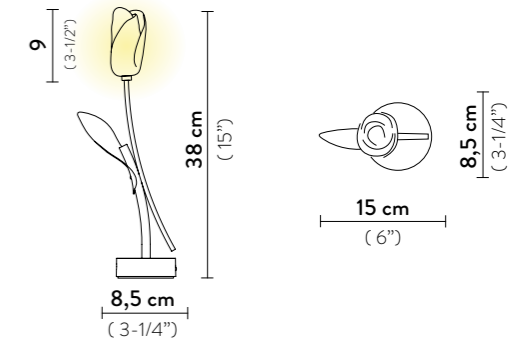

FINISH	PRODUCT CODE	PRICE VAT EXCLUDED	CANOPY DETAILS
  PRISMA/BRASS	TULSL00PRS03CLD000EU	€ 2.200,00	Ø 30 x h. 4,5 cm Max distance from one tulip to another (electric copper cable) of 80 cm (31")
	ACCESSORIES		
	6M CABLE KIT (must be ordered with lamp)	€ 50,00	
	DALI ACC00DAL0UNI000B0	€ 85,00	
	TRIAC ACC00TRI0220000V0	€ 65,00	
	CASAMBI ACC00CAI0220000A0	€ 185,00	

FINISH	PRODUCT CODE	PRICE VAT EXCLUDED	DETAILS
  PRISMA/BRASS BLACK PRISMA/BRASS WHITE	TULT000PRS000BDBLBEU BLACK BASE	€ 220,00	 MATTE BLACK MATTE WHITE
	TULT000PRS000BDWHBEU WHITE BASE	€ 220,00	
	ACCESSORIES		
	USB MULTICHARGER 20 PORTS ACC00CHAP020_000	€ 120,00