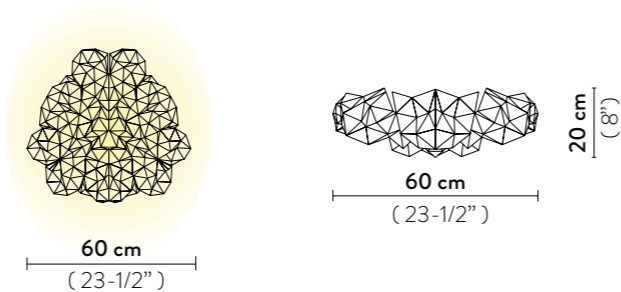

Dimmable: with dimmable bulbs

Materials: Lentiflex®

With: Magnetic hanging System

Weight: net 2,1 Kg - gross 4,2 Kg

Packaging: 66 x 64 x h. 25 cm

FINISH	PRODUCT CODE	PRICE VAT EXCLUDED	DETAILS
 VELVET	DRUCM00VLV00000000EU	€ 495,00	LIGHT SOURCE:
			 38 cm (14-3/4")