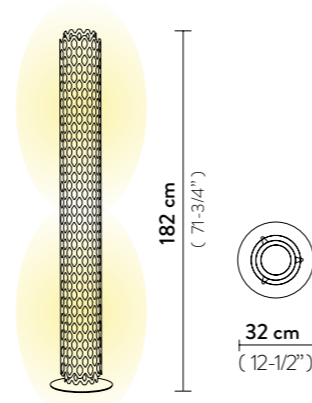

HALF CHARLOTTE SUSPENSION

Light Source: 4 X 12W E27 LED Filament Bulbs

Dimmable: with dimmable bulbs
 Materials: Cristalflex®, Lentiflex®
 Weight: net 10 Kg - gross 12 Kg
 Packaging: 90 x 90 x h. 68 cm

FINISH	PRODUCT CODE	PRICE VAT EXCLUDED	CANOPY DETAILS
 WHITE	CHRSL00WHT01THCE27EU	€ 1.485,00	Ø 14 x h. 3,2 cm 
ACCESSORIES			
6M CABLE KIT (must be ordered with lamp)		€ 75,00	

CHARLOTTE FLOOR

Light Source: 2 X 12W E27 LED Filament Bulbs

Dimmable: with dimmable bulbs

Materials: Cristalflex®, Lentiflex®

Weight: net 6,3 Kg - gross 11 Kg

Packaging: 37 x 36 x h. 188 cm

FINISH	PRODUCT CODE	PRICE VAT EXCLUDED	DETAILS
 WHITE	CHRF000WHT000BB000EU	€ 995,00	

CHARLOTTE APPLIQUE

Light Source: 1 X 12W E27 LED Filament Bulb

Dimmable: with dimmable bulbs

Materials: Cristalflex, Lentiflex®

Weight: net 0,5 Kg - gross 0,8 Kg

Packaging: 36 x 38 x h. 15 cm

FINISH	PRODUCT CODE	PRICE VAT EXCLUDED	DETAILS
 WHITE	CHRW000WHT00000000EU	€ 160,00	<p>LIGHT SOURCE:</p>  <p>TOP VIEW FRONT VIEW LATERAL VIEW</p>