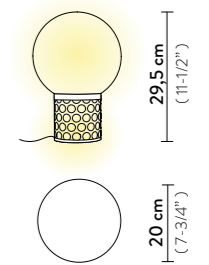

FINISH	PRODUCT CODE	PRICE VAT EXCLUDED	DETAILS
 GOLD	ATSTM00GLP00000000EU MEDIUM	€ 330,00	Handfinished sphere
	ATSTS00GLP00000000EU SMALL	€ 290,00	

 PEWTER	ATSTM00PWP00000000EU MEDIUM	€ 330,00	Handfinished sphere
	ATSTS00PWP00000000EU SMALL	€ 290,00