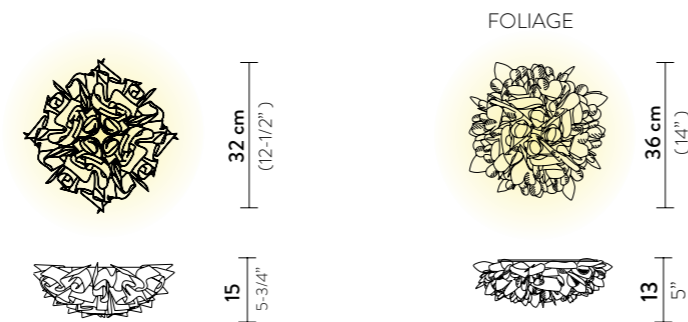

VELI CEILING/WALL MINI

Light Source: 2 X 6W E14 LED Filament Bulbs
Veli Aurea: recommended 3000 Kelvin

Dimmable: with dimmable bulbs

Materials: Opalflex® / Lentiflex® / Goldflex® / Steelflex®
Copperflex® / Lentiflex® with cold foil

With: Magnetic hanging System

Weight: net 0,61 Kg - gross 1,2 Kg

Packaging: 36 x 38 x h. 15 cm