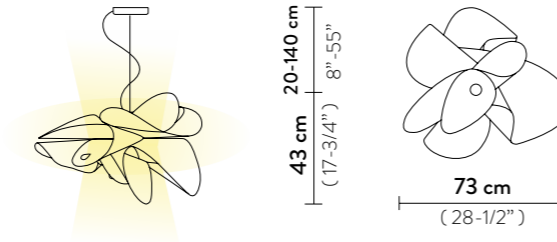

ÉTOILE/LA BELLE ÉTOILE SUSPENSION

Light Source: 21W - 110~240 Vac/40 Vdc - 2.830 Lumen - 2.700 Kelvin - CRI >90, Integrated LED

Dimmable: PWM, 0-10

Materials: Lentiflex® or Cristalflex®

With: Patented Light Source with Magnetic hanging System

Weight: net 1,65 Kg - gross 6 Kg

Packaging: 81 x 75 x h. 50 cm

FINISH	SIZE	PRODUCT CODE	PRICE VAT EXCLUDED	CANOPY DETAILS	
LA BELLE ÉTOILE WHITE	L	ETOSL00WHT01T00LEDEU	€ 880,00	Ø 14 x h. 3,2 cm In case of Triac dimming system, the canopy may vary	
	S	ETOSS00WHT01T00LEDEU	€ 795,00		
	ACCESSORIES				
	6M CABLE KIT (also after lamp order)				€ 75,00
	DALI ACC00DAL0220000M0				€ 285,00
	TRIAC ACC00TRI0220000F0				€ 105,00
CASAMBI ACC00CAI0220000I0			€ 275,00		
LA BELLE ÉTOILE BLACK	L	ETOSL00BLK01T00LEDEU	€ 880,00	Ø 14 x h. 3,2 cm In case of Triac dimming system, the canopy may vary	
	S	ETOSS00BLK01T00LEDEU	€ 795,00		
	ACCESSORIES				
	6M CABLE KIT (also after lamp order)				€ 75,00
	DALI ACC00DAL0220000M0				€ 285,00
	TRIAC ACC00TRI0220000F0				€ 105,00
CASAMBI ACC00CAI0220000I0			€ 275,00		
ÉTOILE PRISMA	L	ETOSL00PRS01T00LEDEU	€ 750,00	Ø 14 x h. 3,2 cm In case of Triac dimming system, the canopy may vary	
	S	ETOSS00PRS01T00LEDEU	€ 690,00		
	ACCESSORIES				
	6M CABLE KIT (also after lamp order)				€ 75,00
	DALI ACC00DAL0220000M0				€ 285,00
	TRIAC ACC00TRI0220000F0				€ 105,00
CASAMBI ACC00CAI0220000I0			€ 275,00		

ÉTOILE/LA BELLE ÉTOILE CEILING/WALL

Light Source: 15W - 200~240 Vac/40 Vdc - 2.150 Lumen - 2.700 Kelvin - CRI >90, Integrated LED

Dimmable: Triac Trailing Edge

Materials: Lentiflex® or Cristalflex®

With: Patented Light Source with Magnetic hanging System

Weight: net 1,8 Kg - gross 4 Kg

Packaging: 80 x 80 x h. 30 cm