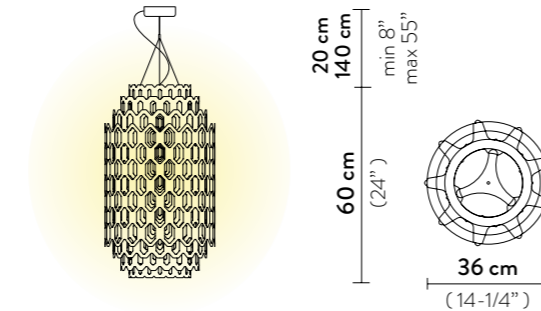

FINISH	SIZE	PRODUCT CODE	PRICE VAT EXCLUDED	CANOPY DETAILS	
 WHITE	M	CHNSM00WHT01T00E27EU	€ 1.300,00	Ø 14 x h. 3,2 cm 	
	S	CHNSS00WHT01T00E27EU	€ 700,00		
	ACCESSORIES		6M CABLE KIT (must be ordered with lamp)	€ 75,00	

 ORANGE	M	CHNSM00ORG01T00E27EU	€ 1.300,00	Ø 14 x h. 3,2 cm 	
	S	CHNSS00ORG01T00E27EU	€ 700,00		
	ACCESSORIES		6M CABLE KIT (must be ordered with lamp)	€ 75,00	

CHARLOTTE SUSPENSION GLOBE

Light Source: 4 X 12W E27 LED Filament Bulbs

Dimmable: with dimmable bulbs
Materials: Cristalflex®
With: Magnetic hanging System
Weight: net 4 Kg - gross 7 Kg
Packaging: 73 x 73 x h. 65 cm