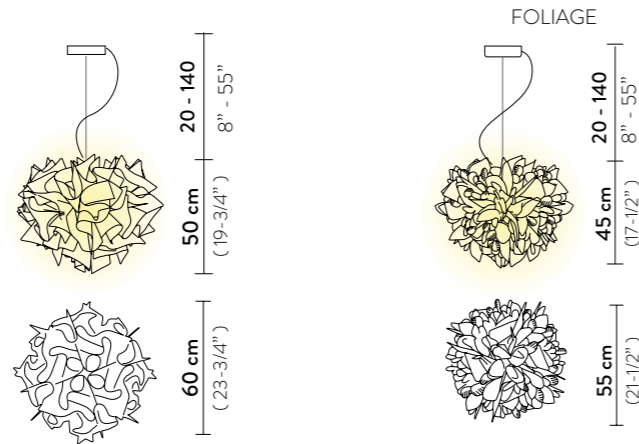

VELI SUSPENSION LARGE

DESIGN BY ADRIANO RACHELE

VELI SUSPENSION LARGE

Light Source: 4 X 12W E27 LED Filament Bulbs

Veli Aurea: recommended 3000 Kelvin

Dimmable: with dimmable bulbs

Materials: Opalflex® / Lentiflex® / Goldflex® / Steelflex®
Copperflex® / Lentiflex® with cold foil

With: Magnetic hanging System

Weight: net 2,07 Kg - gross 5,2 Kg

net 2,4 Kg - gross 5,2 Kg (AUREA)

Packaging: 61 x 61 x h. 63 cm

FINISH	PRODUCT CODE	PRICE VAT EXCLUDED	CANOPY DETAILS
 AUREA	VELSL00WHG01R00000EU RED WIRE	€ 630,00	Ø 12 x h. 3,2 cm RED WIRE TRANSP WIRE
	VELSL00WHG01T00000EU TRANSP WIRE	€ 630,00	
	ACCESSORIES		
	6M CABLE KIT (must be ordered with lamp) RED WIRE	€ 100,00	
	6M CABLE KIT (must be ordered with lamp) TRANSP WIRE	€ 75,00	
 FOLIAGE	VELSL00FLG01R00000EU RED WIRE	€ 450,00	Ø 12 x h. 3,2 cm RED WIRE TRANSP WIRE
	VELSL00FLG01T00000EU TRANSP WIRE	€ 450,00	
	ACCESSORIES		
	6M CABLE KIT (must be ordered with lamp) RED WIRE	€ 100,00	
	6M CABLE KIT (must be ordered with lamp) TRANSP WIRE	€ 75,00	
 COUTURE	VELSL00CTR01R00000EU RED WIRE	€ 450,00	Ø 12 x h. 3,2 cm RED WIRE TRANSP WIRE
	VELSL00CTR01T00000EU TRANSP WIRE	€ 450,00	
	ACCESSORIES		
	6M CABLE KIT (must be ordered with lamp) RED WIRE	€ 100,00	
	6M CABLE KIT (must be ordered with lamp) TRANSP WIRE	€ 75,00	
 PRISMA	VELSL00PRS01T00000EU	€ 450,00	Ø 12 x h. 3,2 cm
	ACCESSORIES		
	6M CABLE KIT (must be ordered with lamp)	€ 75,00	

FINISH	PRODUCT CODE	PRICE VAT EXCLUDED	CANOPY DETAILS
 GOLD	VELSL00GLD01T00000EU	€ 800,00	Ø 12 x h. 3,2 cm
	ACCESSORIES		
	6M CABLE KIT (must be ordered with lamp)	€ 75,00	
 SILVER	VELSL00SLV01T00000EU	€ 800,00	Ø 12 x h. 3,2 cm
	ACCESSORIES		
	6M CABLE KIT (must be ordered with lamp)	€ 75,00	
 COPPER	VELSL00CPP01T00000EU	€ 800,00	Ø 12 x h. 3,2 cm
	ACCESSORIES		
	6M CABLE KIT (must be ordered with lamp)	€ 75,00	
 WHITE	VELSL00WHT01T00000EU	€ 410,00	Ø 12 x h. 3,2 cm
	ACCESSORIES		
	6M CABLE KIT (must be ordered with lamp)	€ 75,00	
 BLACK	VELSL00BLK01T00000EU	€ 410,00	Ø 12 x h. 3,2 cm
	ACCESSORIES		
	6M CABLE KIT (must be ordered with lamp)	€ 75,00