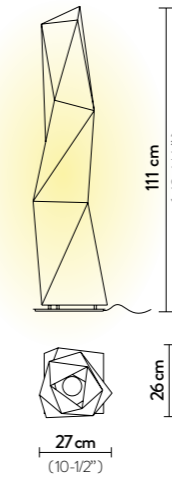

DIAMOND FLOOR LARGE

Light Source: 1 X 12W E27 LED Filament Bulb

Dimmable: not dimmable

Materials: Opalflex®

With: aluminium base

Weight: net 2,56 Kg - gross 3 Kg

Packaging: 30 x 33 x h. 123 cm

DIAMOND FLOOR MEDIUM

Light Source: 1 X 12W E27 LED Filament Bulb

Dimmable: not dimmable

Materials: Opalflex®

With: aluminium base

Weight: net 1,29 Kg - gross 1,4 Kg

Packaging: 24 x 25 x h. 76 cm