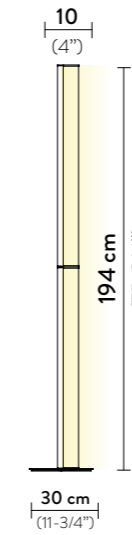

MODULA FLOOR TWISTED

Light Source: 70W - 100~240 Vac/24 Vdc - 7.542 Lumen - 3.000 Kelvin - CRI >90, Integrated LED

Dimmable: with integrated dimmer

Materials: Lentiflex®, Abs

Weight: net 5,75 Kg - gross 8,6 Kg

Packaging: 206 x 16 x h. 16 cm