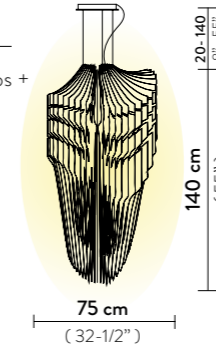

AVIA SUSPENSION XL

Light Source: 6 X 12W E27 LED Filament Bulbs + 1 X 11W Spot LED PAR 30
Dimmable: with dimmable bulbs
Materials: Cristalflex®, Lentiflex®
Weight: net 19,8 Kg - gross 31 Kg
Packaging: 153 x 66 x h. 16 cm
55 x 55 x h. 45 cm