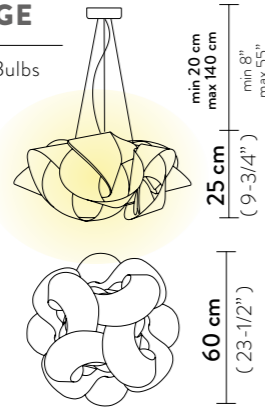

FABULA SUSPENSION LARGE

Light Source: 5 X 12W E27 LED Filament Bulbs

Dimmable: with dimmable bulbs

Materials: Lentiflex®

With: Magnetic hanging System

Weight: net 3 Kg - gross 5,4 Kg

Packaging: 62 x 64 x h. 34 cm

FABULA SUSPENSION MEDIUM

Light Source: 3 X 12W E27 LED Filament Bulbs

Dimmable: with dimmable bulbs

Materials: Lentiflex®

With: Magnetic hanging System

Weight: net 1,5 Kg - gross 3 Kg

Packaging: 57 x 58 x h. 30 cm