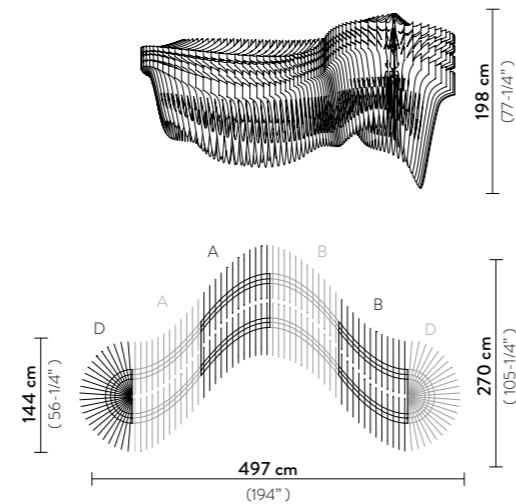

Light Source: 54 X 12W E27 LED Filament Bulbs
+ 14 X 12W Spot LED PAR 38

Dimmable: with dimmable bulbs

Materials: Polycarbonate, Lentiflex®

With: 32 Hanging Points

Weight: net 321,2 Kg - gross 607,44 Kg

Packaging: 143 x 143 x h. 85,5 cm X2
222 x 82 x h. 63 cm X2