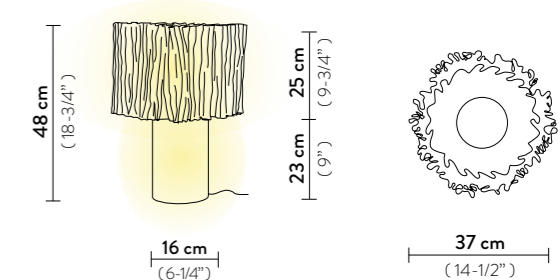

Dimmable: not dimmable

Materials: Lentiflex®, Cristalflex®

Weight: net 2,6 Kg - gross 4,6 Kg

Packaging: 61 x 46 x h. 34 cm

FINISH	PRODUCT CODE	PRICE VAT EXCLUDED	DETAILS
--------	--------------	--------------------	---------