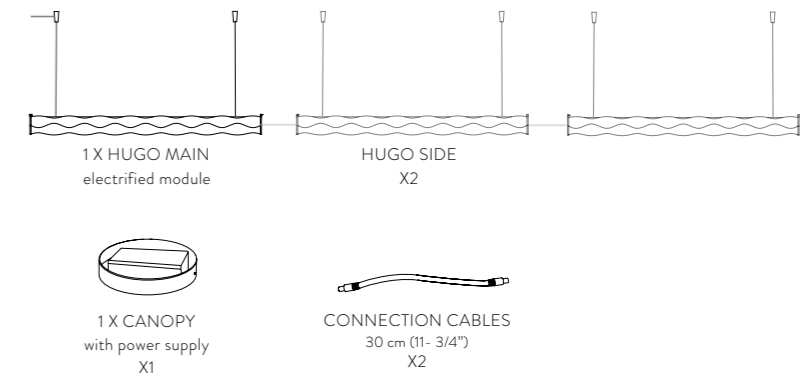

FINISH	PRODUCT CODE	PRICE VAT EXCLUDED	DETAILS	
 PRISMA	2 HUGSSS2PRS01TAR000EU	€ 1.250,00	 Ø 19 x h. 5 cm ALIGNMENT ROD magnet magnet	
	3 HUGSSS3PRS01TAR000EU	€ 1.750,00		
	ACCESSORIES			
	6M CABLE KIT (must be ordered with lamp)	€ 100,00		
	MAGNETIC ALIGNMENT ROD (14,5 cm x 1,5 cm)	€ 40,00		
	DALI ACC00DALOUNI000B0	€ 85,00		
	TRIAC ACC00TRIO220000E0	€ 65,00		
CASAMBI ACC00CAI0220000A0	€ 185,00