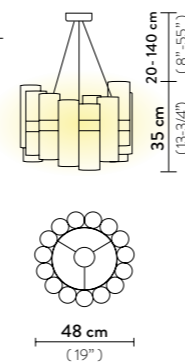

LA LOLLO SUSPENSION MEDIUM

Light Source: 40W - 110~240 Vac/24 Vdc - 4.600 Lumen - 2.700 Kelvin - CRI >90, Integrated LED

Dimmable: PWM, 0-10

Materials: Lentiflex® / Lentiflex® with cold foil Opalflex®

Weight: net 2 Kg - gross 4,8 Kg

Packaging: 55 x 54 x h. 44 cm