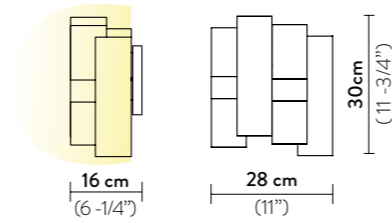

LA LOLLO APPLIQUE

Light Source: 2 X 6W E14 LED Filament Bulbs

Dimmable: with dimmable bulbs

Materials: Lentiflex® / Opalflex®
Lentiflex® with cold foil

Weight: net 0,45 Kg - gross 1,4 Kg

Packaging: 33 x 34 x h. 19 cm

FINISH	PRODUCT CODE	PRICE VAT EXCLUDED	DETAILS
 GOLD	LALWM00GLD00000NMTEU	€ 225,00	BULBS DISPOSITION
 GRADIENT	LALWM00GRD00000NMTEU	€ 225,00	BULBS DISPOSITION
 PEWTER	LALWM00PWT00000NMTEU	€ 225,00	BULBS DISPOSITION
 WHITE	LALWM00WHT00000NMTEU	€ 190,00	BULBS DISPOSITION

LA LOLLO FLOOR

Light Source: 3 X 12W E27 LED Filament Bulbs

Dimmable: with dimmable bulbs

Materials: Lentiflex® / Cristalflex® / Lentiflex® with cold foil

Weight: net 2,9 Kg - gross 5,8 Kg

Packaging: 30 x 36 x h. 168 cm