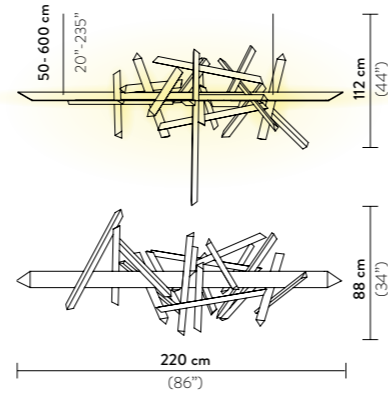

Dimmable: dimmable with Casambi or DMX

Materials: Lentiflex®, Methacrylate

Weight: net 20 Kg - gross 77 Kg

Packaging: 222 x 82 x h. 62 cm

FINISH	PRODUCT CODE	PRICE VAT EXCLUDED	CANOPY DETAILS
 PRISMA	TRASL00PRS06T00CSBEU 220 CASAMBI	€ 13.500,00	Ø 28 - Ø 13 x h. 5 cm 
	TRASL00PRS06TDX000EU 220 DMX	€ 13.500,00	
	ACCESSORIES		
	DALI ACC00DAL0UNI000G0	€ 105,00	