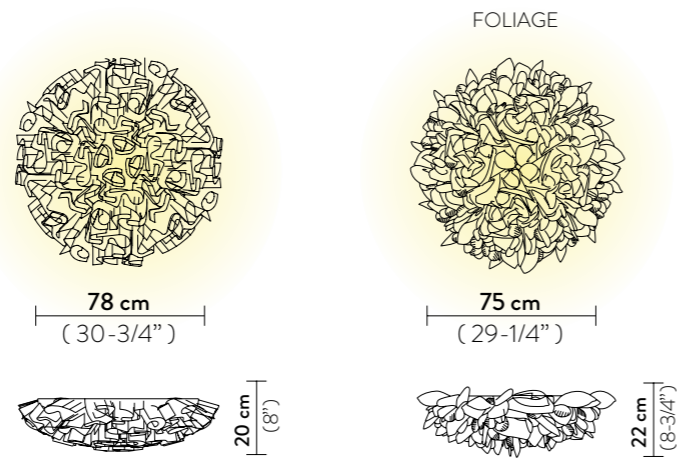

VELI CEILING/WALL LARGE

DESIGN BY ADRIANO RACHELE

VELI CEILING/WALL LARGE

- Light Source:** 3 X 12W E27 LED Filament Bulbs
Veli Aurea: recommended 3000 Kelvin
- Dimmable:** with dimmable bulbs
- Materials:** Opalflex® / Lentiflex® / Goldflex® / Steelflex®
Copperflex® / Lentiflex® with cold foil
- With:** Magnetic hanging System
- Weight:** net 3,09 Kg - gross 5,8 Kg
net 3,6 Kg - gross 6,2 Kg (AUREA)
- Packaging:** 80 x 80 x h. 30 cm