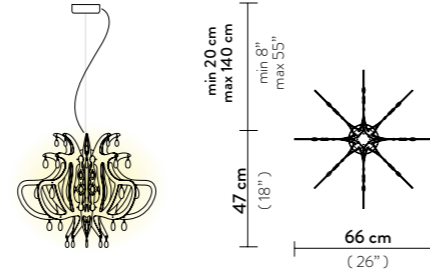

Dimmable: with dimmable bulbs

Materials: Opalflex®

With: 56 Schöler crystals

Weight: net 2 Kg - gross 5,8 Kg

Packaging: 57 x 28 x h. 36 cm

FINISH	PRODUCT CODE	PRICE VAT EXCLUDED	CANOPY DETAILS
 BLACK	LILSM00BLK01T00000EU	€ 550,00	Ø 12 x h. 3,2 cm 
	ACCESSORIES 6M CABLE KIT (must be ordered with lamp)		
 WHITE	LILSM00WHT01T00000EU	€ 550,00	Ø 12 x h. 3,2 cm 
	ACCESSORIES 6M CABLE KIT (must be ordered with lamp)		