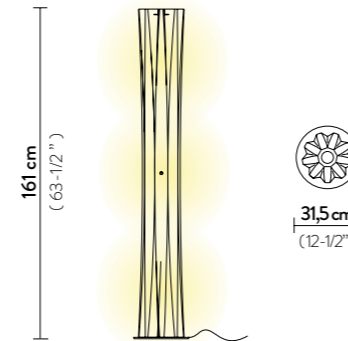

Light Source: 3 X 12W E27 LED Filament Bulbs

Dimmable: with dimmable bulbs

Materials: Opalflex®

With: stainless steel base

Weight: net 3 Kg - gross 6,2 Kg

Packaging: 30 x 38 x h. 168 cm

FINISH	SIZE	PRODUCT CODE	PRICE VAT EXCLUDED	DETAILS
 GOLD	XXL	BACFXXLGLD00000000EU	€ 550,00	Stainless steel base 
	XL	BACFXLGLD00000000EU	€ 515,00	