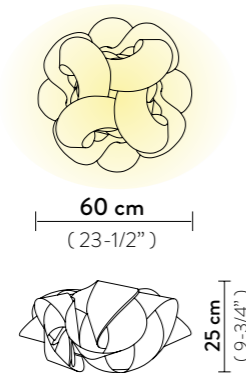

FABULA CEILING/WALL L

Light Source: 5 X 12W E27 LED Filament Bulbs

Dimmable: with dimmable bulbs

Materials: Lentiflex®

With: Magnetic hanging System

Weight: net 3 Kg - gross 5,2 Kg

Packaging: 62 x 64 x h. 34 cm