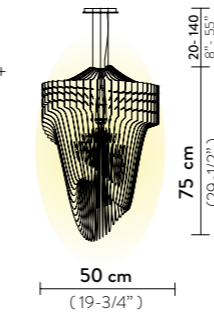

ARIA SUSPENSION SMALL

Light Source: 2 X 12W E27 LED Filament Bulbs + 1 X 7W Spot LED PAR 20
Dimmable: with dimmable bulbs
Materials: Cristalflex®, Lentiflex®
Weight: net 5,3 Kg - gross 13,5 Kg
Packaging: 110 x 43 x h. 11 cm
35 x 35 x h. 33 cm

ARIA APPLIQUE

Light Source: 2 X 6W E14 LED Filament Bulbs + 1 X 6W Spot LED
Dimmable: with dimmable bulbs
Materials: Cristalflex®, Lentiflex®
Weight: net 2 Kg - gross 5 Kg
Packaging: 80 x 40,5 x h. 7,5 cm
26 x 28 x h. 16 cm