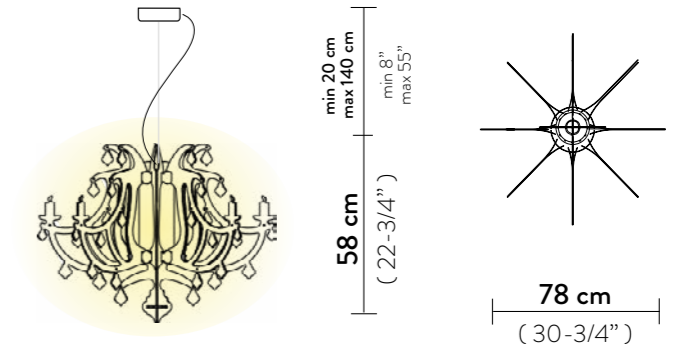

GINETTA SUSPENSION

Light Source: 1 X 12W E27 LED Filament Bulb

Dimmable: with dimmable bulbs

Materials: Lentiflex®

With: iridescent bulb screen

Weight: net 2 Kg - gross 3,8 Kg

Packaging: 57 x 28 x h. 36 cm

FINISH	PRODUCT CODE	PRICE VAT EXCLUDED	CANOPY DETAILS
 PRISMA	GINSM00PRS01T00000EU	€ 540,00	Ø 12 x h. 3,2 cm 
	ACCESSORIES 6M CABLE KIT (must be ordered with lamp)	€ 100,00	