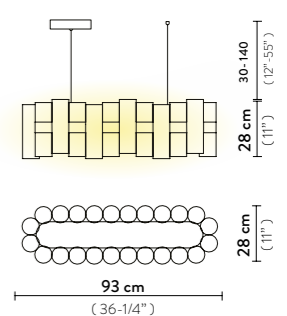

Materials: Lentiflex® / Lentiflex® with cold foil / Opalflex®

Weight: net 4,9 Kg - gross 7 Kg

Packaging: 122 x 35 x h. 37 cm

FINISH	SIZE	PRODUCT CODE	PRICE VAT EXCLUDED	CANOPY DETAILS	
 GOLD	L	LALS00GLD01T00NMTEU	€ 1.390,00	 LARGE: Ø 16 x h. 3,5 cm MEDIUM: Ø 16 x h. 4,5 cm	
	M	LALSM00GLD01T00NMTEU	€ 750,00		
	ACCESSORIES				
	6M CABLE KIT (must be ordered with lamp)				€ 75,00
	DALI ACC00DAL0UNI000B0				€ 85,00
	CASAMBI ACC00CAI0220000A0				€ 185,00
	TRIAC ACC00TRI0220000E0 ONLY M				€ 65,00
 GRADIENT	L	LALS00GRD01T00NMTEU	€ 1.390,00	 LARGE: Ø 16 x h. 3,5 cm MEDIUM: Ø 16 x h. 4,5 cm	
	M	LALSM00GRD01T00NMTEU	€ 750,00		
	ACCESSORIES				
	6M CABLE KIT (must be ordered with lamp)				€ 75,00
	DALI ACC00DAL0UNI000B0				€ 85,00
	CASAMBI ACC00CAI0220000A0				€ 185,00
	TRIAC ACC00TRI0220000E0 ONLY M				€ 65,00
 PEWTER	L	LALS00PWT01T00NMTEU	€ 1.390,00	 LARGE: Ø 16 x h. 3,5 cm MEDIUM: Ø 16 x h. 4,5 cm	
	M	LALSM00PWT01T00NMTEU	€ 750,00		
	ACCESSORIES				
	6M CABLE KIT (must be ordered with lamp)				€ 75,00
	DALI ACC00DAL0UNI000B0				€ 85,00
	CASAMBI ACC00CAI0220000A0				€ 185,00
	TRIAC ACC00TRI0220000E0 ONLY M				€ 65,00
 WHITE	L	LALS00WHT01T00NMTEU	€ 1.200,00	 LARGE: Ø 16 x h. 3,5 cm MEDIUM: Ø 16 x h. 4,5 cm	
	M	LALSM00WHT01T00NMTEU	€ 680,00		
	ACCESSORIES				
	6M CABLE KIT (must be ordered with lamp)				€ 75,00
	DALI ACC00DAL0UNI000B0				€ 85,00
	CASAMBI ACC00CAI0220000A0				€ 185,00
	TRIAC ACC00TRI0220000E0 ONLY M				€ 65,00