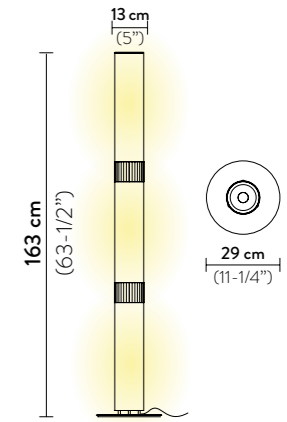

FINISH	PRODUCT CODE	PRICE VAT EXCLUDED	DETAILS
 PRISMA/GOLD	LALFM00PRG00000NMTEU	€ 650,00	BULBS DISPOSITION
 PRISMA/SILVER	LALFM00PRS00000NMTEU	€ 650,00