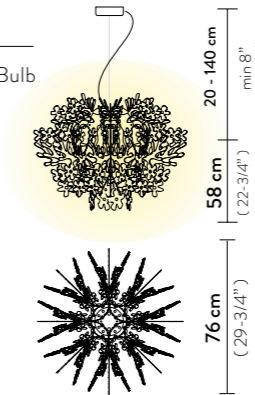

FIORELLA SUSPENSION M

Light Source: 1 X 12W E27 LED Filament Bulb

Dimmable: with dimmable bulbs

Materials: Opalflex®

Weight: net 2,5 Kg - gross 3,2 Kg

Packaging: 57 x 28 x h. 38 cm

FIORELLA SUSPENSION MINI

Light Source: 1 X 12W E27 LED Filament Bulb

Dimmable: with dimmable bulbs

Materials: Opalflex®

Weight: net 1,3 Kg - gross 1,8 Kg

Packaging: 33 x 34 x h. 47 cm