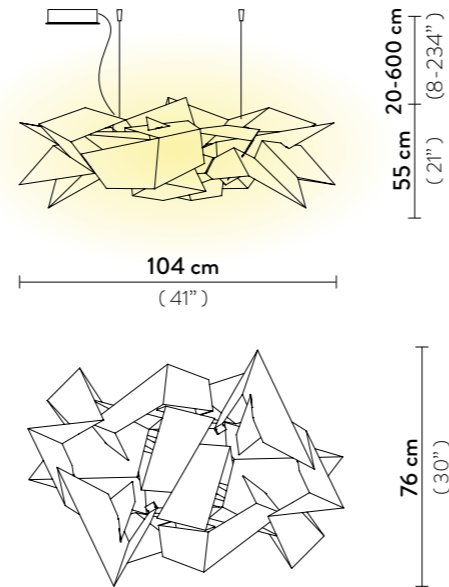

CORDOBA SUSPENSION

Light Source: 130W - 110~240 Vac/24 Vdc - 15.000 Lumen
- 3.000 Kelvin - CRI >90, Integrated LED

Dimmable: PWM, 0-10 or Potentiometer

Materials: Cristalflex®

Weight: net 6 Kg - gross 26 Kg

Packaging: 120 x 80 x h. 63 cm

FINISH	PRODUCT CODE	PRICE VAT EXCLUDED	CANOPY DETAILS
 WHITE	CRDSM00WHT06T00000EU	€ 2.970,00	Ø 28 - Ø 13 x h. 5 cm
	ACCESSORIES		
	DALI ACC00DALOUNI000B0	€ 85,00	
	TRIAC ACC00TRI0220000C0	€ 145,00	
	CASAMBI ACC00CAI0220000A0	€ 185,00	

DIAMOND FLOOR LARGE

Light Source: 1 X 12W E27 LED Filament Bulb

Dimmable: not dimmable

Materials: Opalflex®

With: aluminium base

Weight: net 2,56 Kg - gross 3 Kg

Packaging: 30 x 33 x h. 123 cm

DIAMOND FLOOR MEDIUM

Light Source: 1 X 12W E27 LED Filament Bulb

Dimmable: not dimmable

Materials: Opalflex®

With: aluminium base

Weight: net 1,29 Kg - gross 1,4 Kg

Packaging: 24 x 25 x h. 76 cm

FINISH	SIZE	PRODUCT CODE	PRICE VAT EXCLUDED	DETAILS
 WHITE	L	DIAFL00WHT00000000EU	€ 265,00	Aluminium base
	M	DIATM00WHT00000000EU	€ 195,00	

DIAMOND TABLE SMALL

Light Source: 1 X 6W E14 LED Filament Bulb

Dimmable: not dimmable

Materials: Opalflex®

With: aluminium base

Weight: net 0,58 Kg - gross 0,6 Kg

Packaging: 36 x 21 x h. 56 cm

FINISH	PRODUCT CODE	PRICE VAT EXCLUDED	DETAILS
 WHITE	DIATS00WHT00000000EU	€ 135,00	Aluminium base