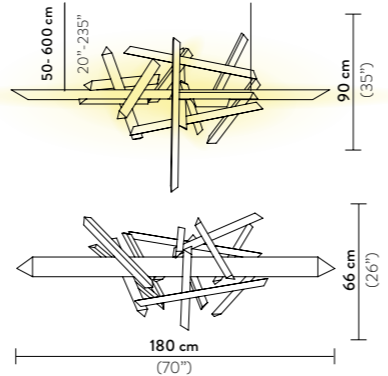

FINISH	PRODUCT CODE	PRICE VAT EXCLUDED	CANOPY DETAILS
 PRISMA	TRASL00PRS06T00CSBEU 180 CASAMBI	€ 11.000,00	Ø 28 - Ø 13 x h. 5 cm
	TRASL00PRS06TDX000EU 180 DMX	€ 11.000,00	
	ACCESSORIES		
	DALI ACC00DAL0UNI000G0	€ 105,00	

LA VIE CEILING/WALL LARGE

Light Source: 3 X 12W E27 LED Filament Bulbs

Dimmable: with dimmable bulbs

Materials: Opalflex®, Lentiflex®

With: Magnetic hanging System

Weight: net 3,23 Kg - gross 5,8 Kg

Packaging: 80 x 80 x h. 30 cm