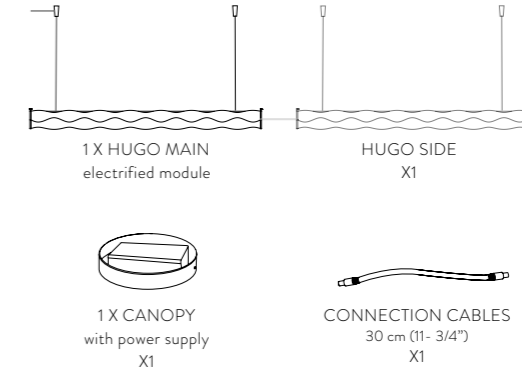

Dimmable: PWM, 0-10

Materials: Lentiflex®

Weight: net 3,5 Kg - gross 5 Kg

Packaging: 114 x 16 x h. 16 cm
114 x 16 x h. 16 cm
43 x 26 x h. 7 cm

HUGO ARCHITECTURAL 3

Light Source: 60W - 100~240 Vac/24 Vdc - 10.500 Lumen - 3.000 Kelvin - CRI >90, Integrated LED