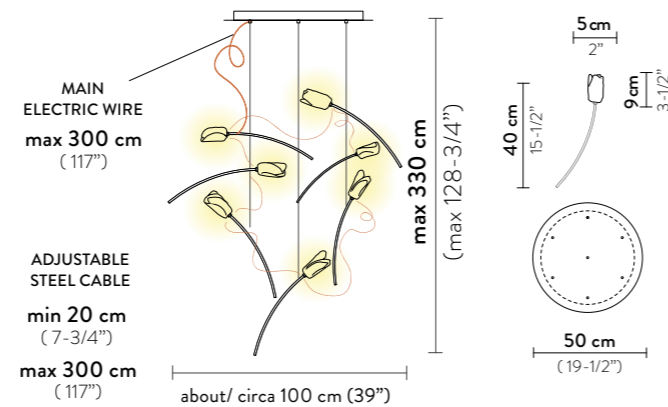

TULIP SUSPENSION 14 LINEAR

Light Source: 14 X 3,2W Integrated LED 110~220 Vac/24 Vdc - 6.300 Lumen - 3.000 Kelvin

Dimmable: PWM, 0-10

Materials: Lentiflex®, Matte Brushed Brass

Weight: net 8,55 Kg - gross 11,15 Kg

Packaging: 122 x 34 x h. 7,5 cm
80 x 40 x h. 7,5 cm
80 x 40 x h. 7,5 cm