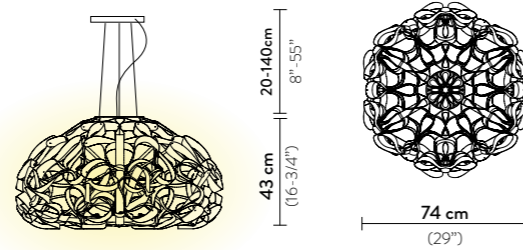

FINISH	SIZE	PRODUCT CODE	PRICE VAT EXCLUDED	CANOPY DETAILS	
	120	QUASXL0GLD01T000000EU	€ 1.900,00	 Ø 16 x h. 4,5 cm	
	75	QUASL00GLD01T000000EU	€ 950,00		
	ACCESSORIES				
		6M CABLE KIT (also after lamp order)	120	€ 100,00	
		6M CABLE KIT (also after lamp order)	75	€ 75,00	

THE LIGHTNING ARCHIVES FLOOR

Light Source: 3 X 12W E27 LED Filament Bulbs

- Dimmable: with dimmable bulbs
- Materials: Opalflex®, Cristalflex®
- With: brass or colored finished profile
- Weight: net 4,9 Kg - gross 7,8 Kg
- Packaging: 37 x 30 x h. 168 cm