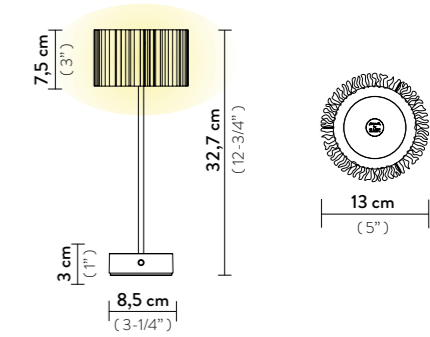

ACCORDÉON SUSPENSION

Light Source: 52W - 200~240V - 5.900 Lumen - 2.700 Kelvin - CRI >90, Integrated LED

Dimmable: PWM, 0-10

Materials: Lentiflex®, Lentiflex® with cold foil

Weight: net 4 Kg - gross 6 Kg

Packaging: 63 x 64 x h. 34 cm

ACCORDÉON VERTICAL

Light Source: 1 X 6W E14 LED Filament Bulb (max Ø5cm)

Dimmable: with dimmable bulbs

Materials: Lentiflex®, Lentiflex® with cold foil

Weight: net 0,35 Kg - gross 0,6 Kg

Packaging: 18 x 18 x h. 35 cm

ACCORDÉON BATTERY

Light Source: 1,3W - 150 Lumen - 2.700 Kelvin - Battery LED

Dimmable: with integrated dimmer

Materials: Lentiflex®, anodized aluminium

With: at max intensity around 6.5 hours duration, at min intensity around 60 hours duration

Weight: net 0,47 Kg - gross 0,75 Kg

Packaging: 19 x 17 x h. 48 cm

FINISH	PRODUCT CODE	PRICE VAT EXCLUDED	CANOPY DETAILS

	ACRSM00GLD01T27NMTEU 2700 KELVIN	€ 1.055,00	Ø 16 x h. 4,5 cm	
	ACRSM00GLD01T30NMTEU 3000 KELVIN	€ 1.055,00		
	ACCESSORIES			
	6M CABLE KIT (must be ordered with lamp)	€ 75,00		
	DALI ACC00DALOUNI000B0	€ 85,00		
	TRIAC ACC00TRIO220000E0	€ 65,00		
CASAMBI ACC00CAI0220000A0		€ 185,00		

	ACRSM00SLV01T27NMTEU 2700 KELVIN	€ 1.055,00	Ø 16 x h. 4,5 cm	
	ACRSM00SLV01T30NMTEU 3000 KELVIN	€ 1.055,00		
	ACCESSORIES			
	6M CABLE KIT (must be ordered with lamp)	€ 75,00		
	DALI ACC00DALOUNI000B0	€ 85,00		
	TRIAC ACC00TRIO220000E0	€ 65,00		
CASAMBI ACC00CAI0220000A0		€ 185,00		

	ACRSM00WHT01T0027KEU 2700 KELVIN	€ 1.035,00	Ø 16 x h. 4,5 cm	
	ACRSM00WHT01T0030KEU 3000 KELVIN	€ 1.035,00		
	ACCESSORIES			
	6M CABLE KIT (must be ordered with lamp)	€ 75,00		
	DALI ACC00DALOUNI000B0	€ 85,00		
	TRIAC ACC00TRIO220000E0	€ 65,00		
CASAMBI ACC00CAI0220000A0		€ 185,00		

	ACRSS00GLD01B00NMTEU GOLD	€ 265,00	Ø 12 x h. 3,2 cm	
	ACRSS00PRS01B00000EU PRISMA	€ 220,00		
	ACCESSORIES			
6M CABLE KIT (must be ordered with lamp)		€ 75,00