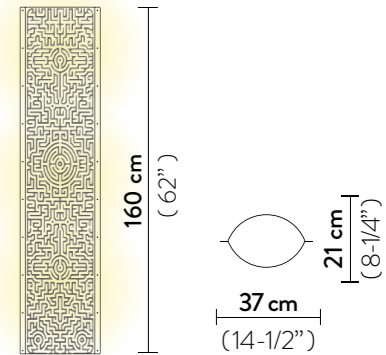

FINISH	PRODUCT CODE	PRICE VAT EXCLUDED	DETAILS
	TUBFXL0LVJ00000000EU	€ 900,00	DIGITAL PRINTING
	TUBFXL0LBR00000000EU	€ 900,00	DIGITAL PRINTING
	TUBFXL0AFQ00000000EU	€ 900,00	DIGITAL PRINTING
	TUBFXL0FAR00000000EU	€ 900,00	DIGITAL PRINTING