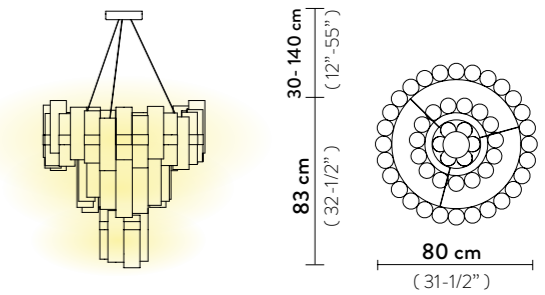

FINISH	PRODUCT CODE	PRICE VAT EXCLUDED	CANOPY DETAILS	
 GOLD	LALSXL0GLD01T00NMTEU	€ 2.200,00	Ø 25,5 x h. 5 cm 	
	ACCESSORIES			
	6M CABLE KIT (must be ordered with lamp)			€ 75,00
	DALI ACC00DAL0UNI000B0			€ 85,00
	CASAMBI ACC00CAI0220000A0			€ 185,00
 GRADIENT	LALSXL0GRD01T00NMTEU	€ 2.200,00	Ø 25,5 x h. 5 cm 	
	ACCESSORIES			
	6M CABLE KIT (must be ordered with lamp)			€ 75,00
	DALI ACC00DAL0UNI000B0			€ 85,00
	CASAMBI ACC00CAI0220000A0			€ 185,00
 PEWTER	LALSXL0PWT01T00NMTEU	€ 2.200,00	Ø 25,5 x h. 5 cm 	
	ACCESSORIES			
	6M CABLE KIT (must be ordered with lamp)			€ 75,00
	DALI ACC00DAL0UNI000B0			€ 85,00
	CASAMBI ACC00CAI0220000A0			€ 185,00
 WHITE	LALSXL0WHT01T00NMTEU	€ 1.700,00	Ø 25,5 x h. 5 cm 	
	ACCESSORIES			
	6M CABLE KIT (must be ordered with lamp)			€ 75,00
	DALI ACC00DAL0UNI000B0			€ 85,00
	CASAMBI ACC00CAI0220000A0			€ 185,00