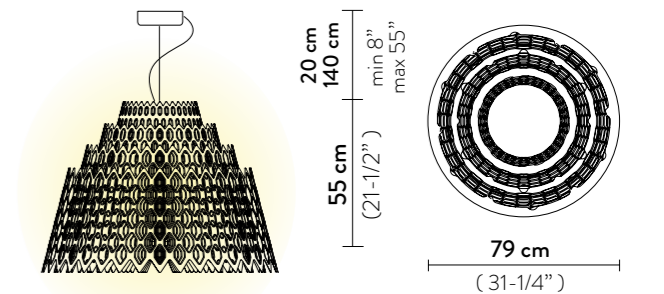

FINISH	PRODUCT CODE	PRICE VAT EXCLUDED	CANOPY DETAILS
 WHITE	CHRSL00WHT01THCE27EU	€ 1.485,00	Ø 14 x h. 3,2 cm
ACCESSORIES			
6M CABLE KIT (must be ordered with lamp)		€ 75,00