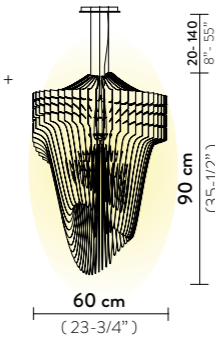

ARIA SUSPENSION MEDIUM

Light Source: 3 X 12W E27 LED Filament Bulbs + 1 X 7W Spot LED PAR 20
Dimmable: with dimmable bulbs
Materials: Cristalflex®, Lentiflex®
Weight: net 13,5 Kg - gross 17,7 Kg
Packaging: 120 x 57 x h. 16 cm
35 x 35 x h. 33 cm