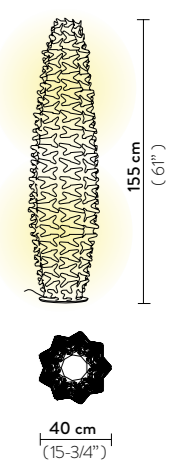

FINISH	SIZE	PRODUCT CODE	PRICE VAT EXCLUDED	DETAILS
 GOLD	XXL	CACFXXLGLD00000000EU	€ 525,00	
	XL	CACFXLGLD00000000EU	€ 445,00