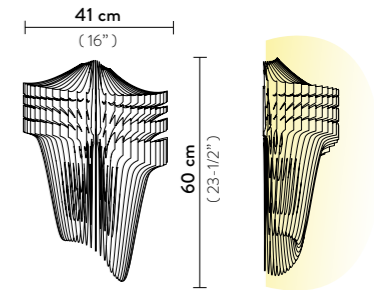

FINISH	SIZE	PRODUCT CODE	PRICE VAT EXCLUDED	CANOPY DETAILS	
  GOLD	XL	ARISXLOGLD01T00E27EU	€ 6.900,00	XL - L Ø 16 - Ø 20 x h. 3,5 cm M - S Ø 12 - Ø 16 x h. 3 cm 	
	L	ARISL00GLD01T00E27EU	€ 4.900,00		
	M	ARISM00GLD01T00E27EU	€ 2.755,00		
	S	ARISS00GLD01T00E27EU	€ 2.230,00		
	ACCESSORIES				€ 75,00
6M CABLE KIT (also after lamp order)			€ 75,00		
  TRANSPARENT	XL	ARISXLOTRS01T00E27EU	€ 2.450,00	XL - L Ø 16 - Ø 20 x h. 3,5 cm M - S Ø 12 - Ø 16 x h. 3 cm 	
	L	ARISL00TRS01T00E27EU	€ 2.015,00		
	M	ARISM00TRS01T00E27EU	€ 1.400,00		
	S	ARISS00TRS01T00E27EU	€ 1.050,00		
	ACCESSORIES				€ 75,00
6M CABLE KIT (also after lamp order)			€ 75,00		
  BLACK FADE	XL	ARISXLOBKF01T00E27EU	€ 3.600,00	XL - L Ø 16 - Ø 20 x h. 3,5 cm M - S Ø 12 - Ø 16 x h. 3 cm 	
	ACCESSORIES				€ 75,00
	6M CABLE KIT (also after lamp order)				€ 75,00

FINISH	PRODUCT CODE	PRICE VAT EXCLUDED	DETAILS
  GOLD	ARIWS00GLD00000000EU	€ 695,00	 22 cm (8-1/2")
  TRANSPARENT	ARIWS00TRS00000000EU	€ 520,00	 22 cm (8-1/2")