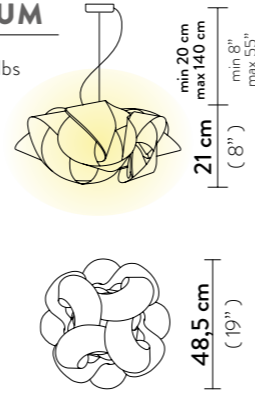

Packaging: 62 x 64 x h. 34 cm

FABULA SUSPENSION MEDIUM

Light Source: 3 X 12W E27 LED Filament Bulbs

Dimmable: with dimmable bulbs

Materials: Lentiflex®

With: Magnetic hanging System

Weight: net 1,5 Kg - gross 3 Kg

Packaging: 57 x 58 x h. 30 cm

FINISH	SIZE	PRODUCT CODE	PRICE VAT EXCLUDED	CANOPY DETAILS
	L	FABSL00PRS01T000000EU	€ 615,00	Ø 14 x h. 3,2 cm Ø 12 x h. 3,2 cm
	M	FABSM00PRS01T000000EU	€ 435,00	 
	ACCESSORIES			
		6M CABLE KIT (must be ordered with lamp)	LARGE	€ 75,00
		6M CABLE KIT (must be ordered with lamp)	MEDIUM	€ 50,00