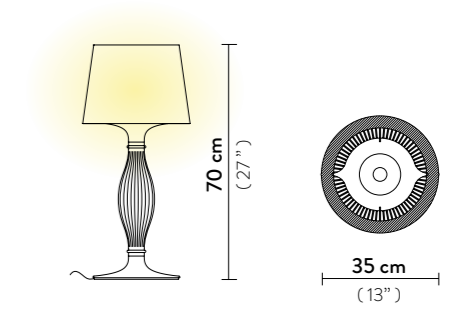

FINISH	PRODUCT CODE	PRICE VAT EXCLUDED	DETAILS	
  PEWTER	LIZTM00PWT000RE000EU	€ 640,00		
  PRISMA	LIZTM00PRS000RE000EU	€ 440,00