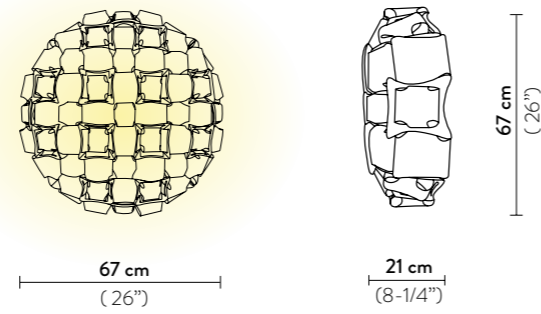

MIDA CEILING/WALL LARGE

Light Source: 4 X 12W E27 LED Filament Bulbs
Dimmable: with dimmable bulbs
Materials: Lentiflex®, Opalflex®, Lentiflex® with cold foil
With: Magnetic hanging System
Weight: net 3,5 Kg - gross 6,8 Kg
Packaging: 80 x 80 x h. 30 cm

FINISH	PRODUCT CODE	PRICE VAT EXCLUDED	DETAILS
 WHITE/GOLD	MIDCL00GLD00000NMTEU	€ 850,00	LIGHT SOURCE: 37 cm 14-1/2"
 WHITE/PLATINUM	MIDCL00SLV00000NMTEU	€ 850,00	LIGHT SOURCE: 37 cm 14-1/2"
 MULTICOLOR	MIDCL00MCL00000NMTEU	€ 850,00	LIGHT SOURCE: 37 cm 14-1/2"
 AMBER	MIDCL00YLW00000NMTEU	€ 850,00	LIGHT SOURCE: 37 cm 14-1/2"
 ROSE	MIDCL00PNK00000NMTEU	€ 850,00	LIGHT SOURCE: 37 cm 14-1/2"

MIDA CEILING/WALL MEDIUM

Light Source: 3 X 12W E27 LED Filament Bulbs
Dimmable: with dimmable bulbs
Materials: Lentiflex®, Opalflex®, Lentiflex® with cold foil
With: Magnetic hanging System
Weight: net 2 Kg - gross 3,4 Kg
Packaging: 56 x 55 x h. 23 cm