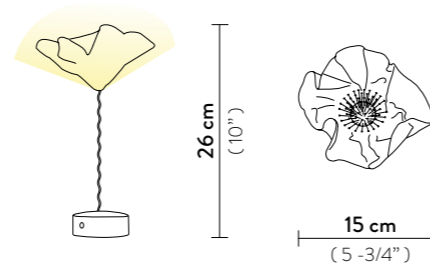

LAFLEUR BATTERY

Light Source: 1,3W - 150 Lumen - 2.700 Kelvin - Battery LED
Dimmable: with integrated dimmer
Materials: Lentiflex®, Copper Wire
With: at max intensity around 6.5 hours duration, at min intensity around 60 hours duration
Weight: net 0,2 Kg - gross 0,8 Kg
Packaging: 19 x 19 x h. 35 cm

FINISH	PRODUCT CODE	PRICE VAT EXCLUDED	DETAILS
 VELVET PRISMA	LAFT000VLV000BT000EU VELVET	€ 230,00	LARGE ANCHOR DISC To be placed under a tablecloth Ø 7,3 cm x h. 0,1 cm
	LAFT000PRS000BT000EU PRISMA	€ 230,00	
ACCESSORIES			
COMPLEMENTARY WALL ANCHOR	INCLUDED		
	LARGE MAGNETIC ANCHOR DISK	€ 30,00	
	USB MULTICHARGER 20 PORTS ACC00CHAP020_000	€ 120,00	

LAFLEUR APPLIQUE

Light Source: 1 X 3W G4 LED Filament Bulb 100~220 Vac/12 Vdc - 450 Lumen - 3.000 Kelvin
Dimmable: Triac Trailing Edge
Materials: Lentiflex®, Copper Wire
Weight: net 0,6 Kg - gross 1,2 Kg
Packaging: 27 x 28 x h. 25 cm