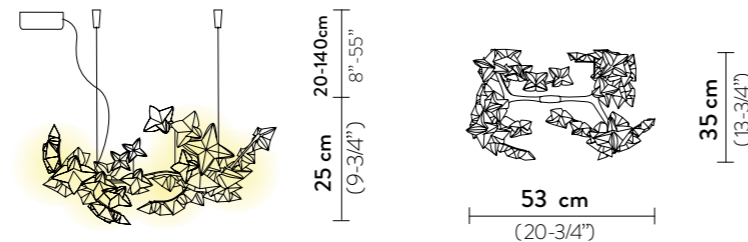

HANAMI SUSPENSION

Light Source: 5 X 5W G9 LED Filament Bulbs
Dimmable: with dimmable bulbs
Materials: Lentiflex®
With: dimmable bulb included
Weight: net 2 Kg - gross 4 Kg
Packaging: 46 x 61 x h. 34 cm