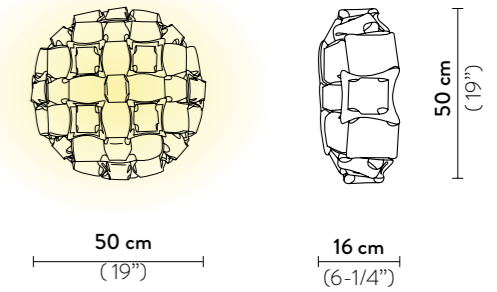

FINISH	PRODUCT CODE	PRICE VAT EXCLUDED	DETAILS
 WHITE/GOLD	MIDCM00GLD00000NMTEU	€ 440,00	LIGHT SOURCE: 29 cm 11-1/4"
 WHITE/PLATINUM	MIDCM00SLV00000NMTEU	€ 440,00	LIGHT SOURCE: 29 cm 11-1/4"
 MULTICOLOR	MIDCM00MCL00000NMTEU	€ 440,00	LIGHT SOURCE: 29 cm 11-1/4"
 AMBER	MIDCM00YLW00000NMTEU	€ 440,00	LIGHT SOURCE: 29 cm 11-1/4"
 ROSE	MIDCM00PNK00000NMTEU	€ 440,00	LIGHT SOURCE: 29 cm 11-1/4"