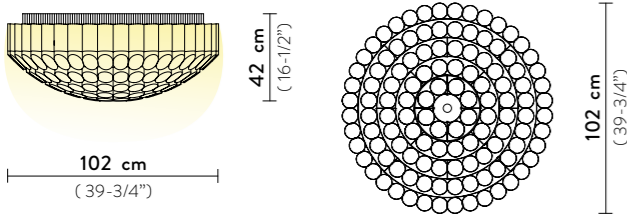

ODEON CEILING 100

Light Source: 12 X 12W E27 LED Filament Bulbs + 1 X 11W Spot LED PAR 30
Dimmable: with dimmable bulbs
Materials: Lentiflex®, Lentiflex® with cold foil
Weight: net 15 Kg - gross 41 Kg
Packaging: 114 x 114 x h. 64 cm