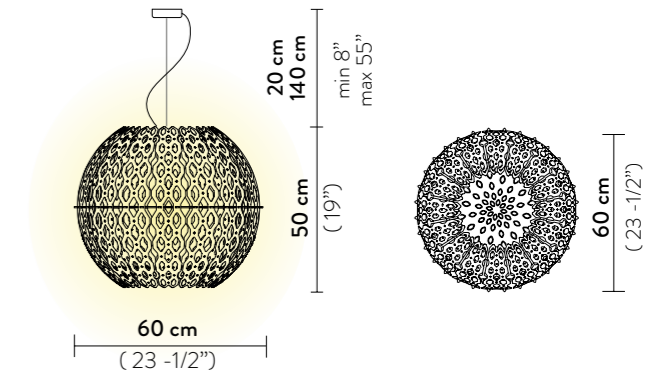

FINISH	PRODUCT CODE	PRICE VAT EXCLUDED	CANOPY DETAILS
 WHITE	CHRSM00WHT01TGB000EU	€ 830,00	Ø 12 x h. 3,2 cm
ACCESSORIES			
6M CABLE KIT (must be ordered with lamp)		€ 75,00	

HALF CHARLOTTE SUSPENSION

Light Source: 4 X 12W E27 LED Filament Bulbs

Dimmable: with dimmable bulbs
Materials: Cristalflex®, Lentiflex®
Weight: net 10 Kg - gross 12 Kg
Packaging: 90 x 90 x h. 68 cm