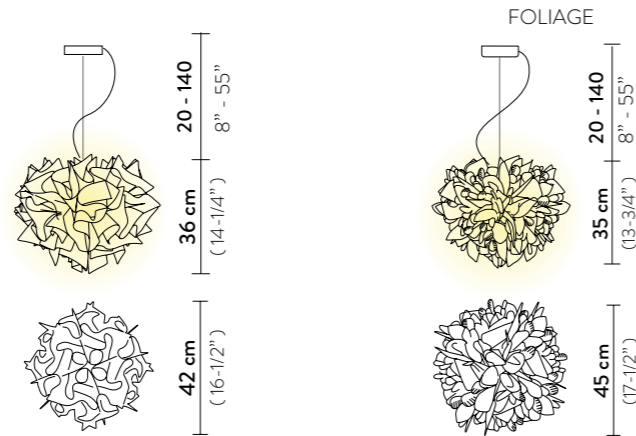

With: Magnetic hanging System

Weight: net 1,15 Kg - gross 2,6 Kg

net 1,6 Kg - gross 2,6 Kg (AUREA)

Packaging: 46 x 47 x h. 43 cm

FINISH	PRODUCT CODE	PRICE VAT EXCLUDED	CANOPY DETAILS
 AUREA	VELSS00WHG01R00000EU RED WIRE	€ 420,00	Ø 12 x h. 3,2 cm  RED WIRE  TRANSP WIRE
	VELSS00WHG01T00000EU TRANSP WIRE	€ 420,00	
	ACCESSORIES		
	6M CABLE KIT (must be ordered with lamp) RED WIRE	€ 100,00	
	6M CABLE KIT (must be ordered with lamp) TRANSP WIRE	€ 50,00	
 FOLIAGE	VELSS00FLG01R00000EU RED WIRE	€ 310,00	Ø 12 x h. 3,2 cm  RED WIRE  TRANSP WIRE
	VELSS00FLG01T00000EU TRANSP WIRE	€ 310,00	
	ACCESSORIES		
	6M CABLE KIT (must be ordered with lamp) RED WIRE	€ 100,00	
	6M CABLE KIT (must be ordered with lamp) TRANSP WIRE	€ 50,00	
 COUTURE	VELSS00CTR01R00000EU RED WIRE	€ 310,00	Ø 12 x h. 3,2 cm  RED WIRE  TRANSP WIRE
	VELSS00CTR01T00000EU TRANSP WIRE	€ 310,00	
	ACCESSORIES		
	6M CABLE KIT (must be ordered with lamp) RED WIRE	€ 100,00	
	6M CABLE KIT (must be ordered with lamp) TRANSP WIRE	€ 50,00	
 PRISMA	VELSS00PRS01T00000EU	€ 310,00	Ø 12 x h. 3,2 cm 
	ACCESSORIES		
	6M CABLE KIT (must be ordered with lamp)	€ 50,00	