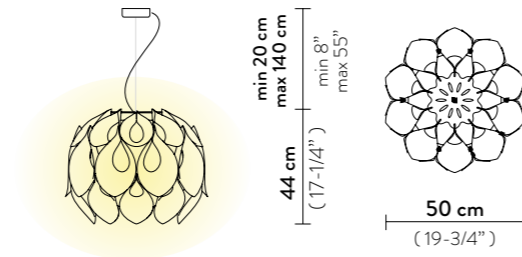

Weight: net 3 Kg - gross 4,4 Kg

Packaging: 56 x 55 x h. 46 cm

FINISH	PRODUCT CODE	PRICE VAT EXCLUDED	CANOPY DETAILS
 GOLD	FLOSM00GLD01T00000EU	€ 775,00	Ø 12 x h. 3,2 cm 
	ACCESSORIES 6M CABLE KIT (must be ordered with lamp)	€ 100,00	
 SILVER	FLOSM00SLV01T00000EU	€ 775,00	Ø 12 x h. 3,2 cm 
	ACCESSORIES 6M CABLE KIT (must be ordered with lamp)	€ 100,00	
 COPPER	FLOSM00CPP01T00000EU	€ 775,00	Ø 12 x h. 3,2 cm 
	ACCESSORIES 6M CABLE KIT (must be ordered with lamp)	€ 100,00	
 PEWTER	FLOSM00PWT01T00000EU	€ 775,00	Ø 12 x h. 3,2 cm 
	ACCESSORIES 6M CABLE KIT (must be ordered with lamp)	€ 100,00	
 WHITE	FLOSM00WHT01T00000EU	€ 630,00	Ø 12 x h. 3,2 cm 
	ACCESSORIES 6M CABLE KIT (must be ordered with lamp)	€ 100,00	