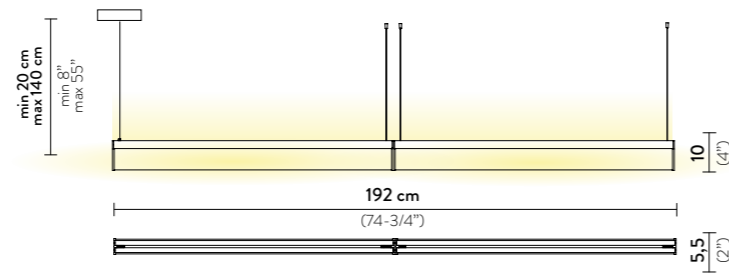

MODULA SUSPENSION DOUBLE

Light Source: 70W - 200~240 Vac/24 Vdc - 7.542 Lumen - 3.000 Kelvin - CRI >90, Integrated LED

Dimmable: Triac Trailing Edge

Materials: Lentiflex®, Abs

Weight: net 3,1 Kg - gross 3,6 Kg

Packaging: 115 x 16 x h. 16 cm

MODULA SUSPENSION

Light Source: 35W - 200~240 Vac/24 Vdc - 3.771 Lumen - 3.000 Kelvin - CRI >90, Integrated LED

Dimmable: Triac Trailing Edge

Materials: Lentiflex®, Abs

Weight: net 1,6 Kg - gross 2,4 Kg

Packaging: 115 x 16 x h. 16 cm