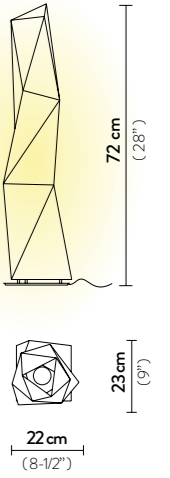

FINISH	SIZE	PRODUCT CODE	PRICE VAT EXCLUDED	DETAILS
 WHITE	L	DIAFL00WHT00000000EU	€ 265,00	Aluminium base
	M	DIATM00WHT00000000EU	€ 195,00	

DIAMOND TABLE SMALL

Light Source: 1 X 6W E14 LED Filament Bulb

Dimmable: not dimmable

Materials: Opalflex®

With: aluminium base

Weight: net 0,58 Kg - gross 0,6 Kg

Packaging: 36 x 21 x h. 56 cm