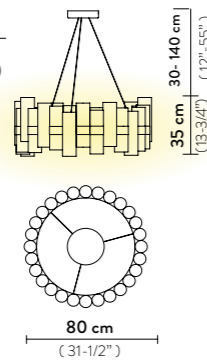

LA LOLLO SUSPENSION LARGE

Light Source: 80W - 110~240 Vac/24 Vdc - 9.000 Lumen - 2.700 Kelvin - CRI >90, Integrated LED

Dimmable: Triac Trailing Edge

Materials: Lentiflex® / Lentiflex® with cold foil Opalflex®

Weight: net 4 Kg - gross 7,8 Kg

Packaging: 100 x 81 x h. 49 cm