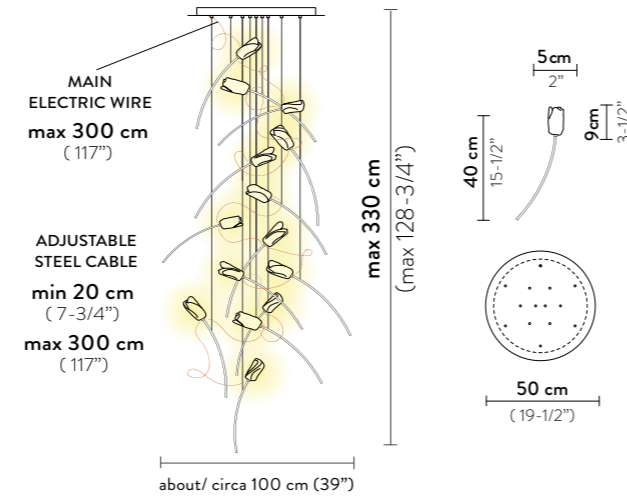

TULIP SUSPENSION 14 ROUND

Light Source: 14 X 3,2W Integrated LED 110~220 Vac/24 Vdc - 6.300 Lumen - 3.000 Kelvin

Dimmable: PWM, 0-10

Materials: Lentiflex®, Matte Brushed Brass

Weight: net 6 Kg - gross 8,4 Kg

Packaging: 62 x 59 x h. 7,5 cm
80 x 40 x h. 7,5 cm
80 x 40 x h. 7,5 cm

TULIP SUSPENSION 7 ROUND

Light Source: 7 X 3,2W Integrated LED 110~220 Vac/24 Vdc - 3.150 Lumen - 3.000 Kelvin

Dimmable: PWM, 0-10

Materials: Lentiflex®, Matte Brushed Brass

Weight: net 4,8 Kg - gross 6,4 Kg

Packaging: 62 x 60 x h. 7,5 cm
80 x 40 x h. 7,5 cm