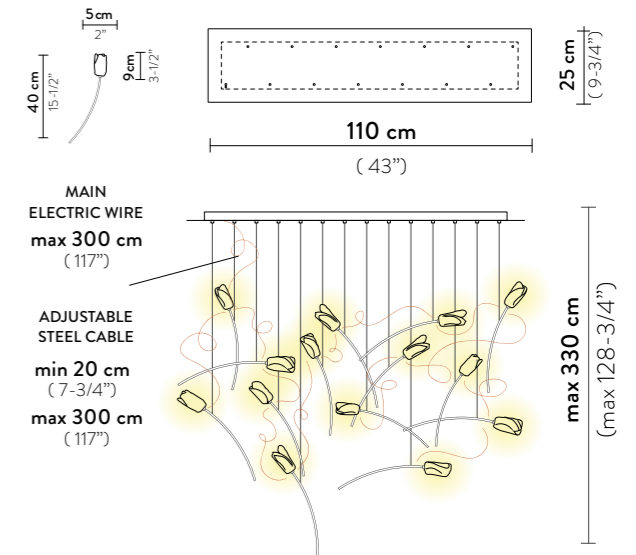

TULIP SUSPENSION 7 LINEAR

Light Source: 7 X 3,2W Integrated LED 110~220 Vac/24 Vdc - 3.150 Lumen - 3.000 Kelvin

Dimmable: PWM, 0-10

Materials: Lentiflex®, Matte Brushed Brass

Weight: net 5,35 Kg - gross 6,75 Kg

Packaging: 80 x 41 x h. 7,5 cm
80 x 40 x h. 7,5 cm