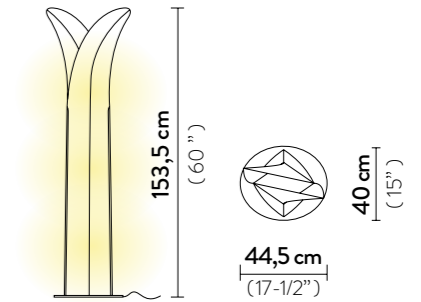

LAS PALMAS FLOOR L

Light Source: 2 X 12W E27 LED Filament Bulbs
Dimmable: not dimmable
Materials: Opalflex®
With: stainless steel base - profiles
Weight: net 2,9 Kg - gross 5,4 Kg
Packaging: 35 x 37 x h. 122 cm