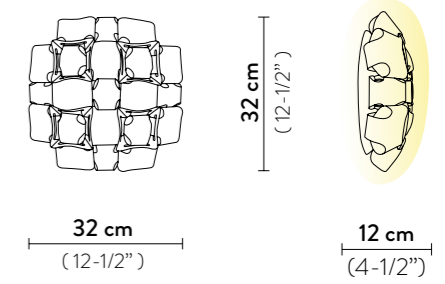

Dimmable: with dimmable bulbs

Materials: Lentiflex®, Opalflex®, Lentiflex® with cold foil

With: Magnetic hanging System

Weight: net 0,5 Kg - gross 1,5 Kg

Packaging: 36 x 38 x h. 15 cm

FINISH	PRODUCT CODE	PRICE VAT EXCLUDED	DETAILS
 WHITE/GOLD	MIDWS00GLD00000NMTEU	€ 240,00	LIGHT SOURCE:  19 cm 7-1/4"
 WHITE/PLATINUM	MIDWS00SLV00000NMTEU	€ 240,00	LIGHT SOURCE:  19 cm 7-1/4"
 MULTICOLOR	MIDWS00MCL00000NMTEU	€ 240,00	LIGHT SOURCE:  19 cm 7-1/4"
 AMBER	MIDWS00YLW00000NMTEU	€ 240,00	LIGHT SOURCE:  19 cm 7-1/4"
 ROSE	MIDWS00PNK00000NMTEU	€ 240,00	LIGHT SOURCE:  19 cm 7-1/4"