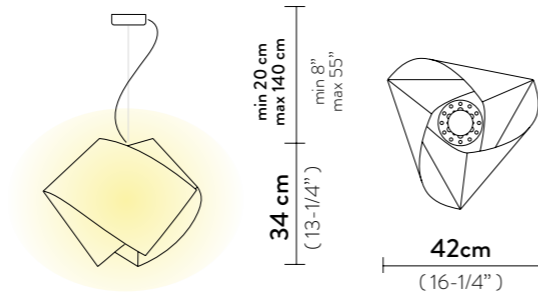

GEMMY SUSPENSION

Light Source: 1 X 12W E27 LED Filament Bulb

Dimmable: with dimmable bulbs

Materials: Opalflex® or Lentiflex®

Weight: net 1,1 Kg - gross 2 Kg

Packaging: 41 x 41 x h. 41 cm

FINISH	PRODUCT CODE	PRICE VAT EXCLUDED	CANOPY DETAILS
 PRISMA	GEMSM00PRS01T00000EU	€ 210,00	Ø 12 x h. 3,2 cm
	ACCESSORIES 6M CABLE KIT (must be ordered with lamp)	€ 75,00	
 PRISMA/GOLD	GEMSM00PRG01T00000EU	€ 210,00	Ø 12 x h. 3,2 cm
	ACCESSORIES 6M CABLE KIT (must be ordered with lamp)	€ 75,00	
 MULTICOLOR	GEMSM00MCL01T00000EU	€ 190,00	Ø 12 x h. 3,2 cm
	ACCESSORIES 6M CABLE KIT (must be ordered with lamp)	€ 75,00	
 GOLD	GEMSM00GLD01T00000EU	€ 190,00	Ø 12 x h. 3,2 cm
	ACCESSORIES 6M CABLE KIT (must be ordered with lamp)	€ 75,00	
 ARLECCHINO	GEMSM00ARL01T00000EU	€ 190,00	Ø 12 x h. 3,2 cm
	ACCESSORIES 6M CABLE KIT (must be ordered with lamp)	€ 75,00	

GINETTA SUSPENSION

Light Source: 1 X 12W E27 LED Filament Bulb

Dimmable: with dimmable bulbs

Materials: Lentiflex®

With: iridescent bulb screen

Weight: net 2 Kg - gross 3,8 Kg

Packaging: 57 x 28 x h. 36 cm