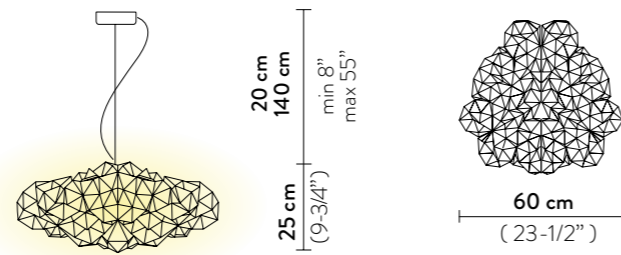

DRUSA SUSPENSION

Light Source: 4 X 12W E27 LED Filament Bulbs

Dimmable: with dimmable bulbs

Materials: Lentiflex®

With: Magnetic hanging System

Weight: net 4,5 Kg - gross 4,8 Kg

Packaging: 62 x 64 x h. 34 cm