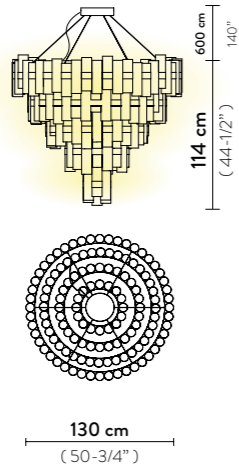

LA LOLLONA 5

Light Source: 390W - 100~240 Vac/24 Vdc - 44.555 Lumen - 2.700 Kelvin - CRI >90, Integrated LED

Dimmable: PWM, 0-10

Materials: Lentiflex® / Lentiflex® with cold foil Opalflex®

Weight: net 22,6 Kg - gross 64 Kg

Packaging: 143 x 143 x h. 64 cm

LA LOLLONA 4

Light Source: 242W - 100~240 Vac/24 Vdc - 28.140 Lumen - 2.700 Kelvin - CRI >90, Integrated LED

Dimmable: PWM, 0-10

Materials: Lentiflex® / Lentiflex® with cold foil Opalflex®

Weight: net 19,6 Kg - gross 58 Kg

Packaging: 114 x 114 x h. 64 cm