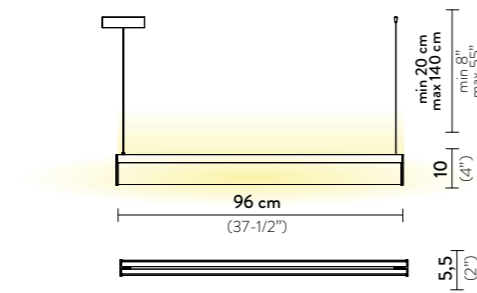

FINISH	SIZE	PRODUCT CODE	PRICE VAT EXCLUDED	DETAILS	
BLACK CRYSTAL	DOUBLE	MODS000PRB01TDB000EU	€ 860,00	Ø 14 x h. 4,5 cm CRYSTAL	
	SUSPENSION	MODS000PRB01TSG000EU	€ 430,00		
	ACCESSORIES				
	6M CABLE KIT (must be ordered with lamp)		€ 100,00		
	DALI ACC00DAL0UNI000B0		€ 85,00		
CASAMBI ACC00CAI0220000G0		€ 180,00			
BLACK PLISSÉ	DOUBLE	MODS000DPB01TDB000EU	€ 860,00	Ø 14 x h. 4,5 cm PLISSÉ	
	SUSPENSION	MODS000DPB01TSG000EU	€ 430,00		
	ACCESSORIES				
	6M CABLE KIT (must be ordered with lamp)		€ 100,00		
	DALI ACC00DAL0UNI000B0		€ 85,00		
CASAMBI ACC00CAI0220000G0		€ 180,00			
LIGHT GREY CRYSTAL	DOUBLE	MODS000PRL01TDB000EU	€ 860,00	Ø 14 x h. 4,5 cm CRYSTAL	
	SUSPENSION	MODS000PRL01TSG000EU	€ 430,00		
	ACCESSORIES				
	6M CABLE KIT (must be ordered with lamp)		€ 100,00		
	DALI ACC00DAL0UNI000B0		€ 85,00		
CASAMBI ACC00CAI0220000G0		€ 180,00			
LIGHT GREY PLISSÉ	DOUBLE	MODS000DPL01TDB000EU	€ 860,00	Ø 14 x h. 4,5 cm PLISSÉ	
	SUSPENSION	MODS000DPL01TSG000EU	€ 430,00		
	ACCESSORIES				
	6M CABLE KIT (must be ordered with lamp)		€ 100,00		
	DALI ACC00DAL0UNI000B0		€ 85,00		
CASAMBI ACC00CAI0220000G0		€ 180,00			

MODULA FLOOR LINEAR

Light Source: 70W - 100~240 Vac/24 Vdc - 7.542 Lumen - 3.000 Kelvin - CRI >90, Integrated LED

Dimmable: with integrated dimmer

Materials: Lentiflex®, Abs

Weight: net 5,75 Kg - gross 8,6 Kg

Packaging: 206 x 16 x h. 16 cm