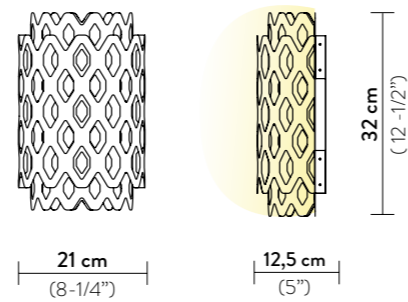

CHARLOTTE APPLIQUE

Light Source: 1 X 12W E27 LED Filament Bulb

Dimmable: with dimmable bulbs

Materials: Cristalflex, Lentiflex®

Weight: net 0,5 Kg - gross 0,8 Kg

Packaging: 36 x 38 x h. 15 cm

FINISH	PRODUCT CODE	PRICE VAT EXCLUDED	DETAILS
 WHITE	CHRW000WHT00000000EU	€ 160,00	<p>LIGHT SOURCE:</p>  <p>TOP VIEW FRONT VIEW LATERAL VIEW</p>