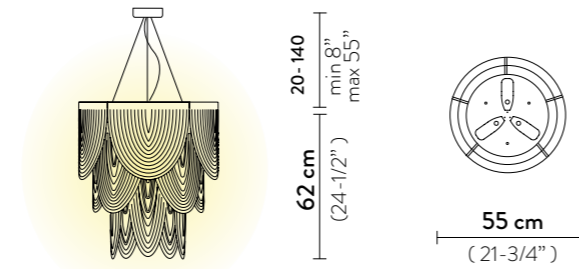

CEREMONY SUSPENSION LARGE

Light Source: 4 X 12W E27 LED Filament Bulbs + 1 X 8W GU10 SPOT LED
Dimmable: with dimmable bulbs
Materials: Cristalflex®
Weight: net 15 Kg - gross 22 Kg
Packaging: 102 x 104 x h. 33 cm

CEREMONY SUSPENSION SMALL

Light Source: 3 X 12W E27 LED Filament Bulbs + 1 X 8W GU10 SPOT LED
Dimmable: with dimmable bulbs
Materials: Cristalflex®
Weight: net 5 Kg - gross 5 Kg
Packaging: 60 x 60 x h. 25 cm

LE GRAND CEREMONY

Light Source: 20 X 8W GU10 LED Filament Bulbs (max Ø5cm x h. 5) - 16.650 Lumen - 3.000 Kelvin + 1 X 15W E27 LED (max Ø6,5 x h. 9 cm)
Dimmable: with dimmable bulbs
Materials: Cristalflex®
Weight: net 75 Kg - gross 178 Kg
Packaging: 222 x 222 x h. 43 cm

FINISH	SIZE	PRODUCT CODE	PRICE VAT EXCLUDED	CANOPY DETAILS	
 FUMÉ	L	CERSOVSFUM01T00000EU	€ 2.335,00	Ø 14 x h. 3,2 cm 	
	S	CERSM00FUM01T00000EU	€ 1.165,00		
	ACCESSORIES				
		6M CABLE KIT (must be ordered with lamp)	€ 100,00		
 PRISMA	L	CERSOVSPRS01T00000EU	€ 2.065,00	Ø 14 x h. 3,2 cm 	
	S	CERSM00PRS01T00000EU	€ 1.000,00		
	ACCESSORIES				
		6M CABLE KIT (must be ordered with lamp)	€ 100,00		
 WHITE	L	CERSOVSWHT01T00000EU	€ 2.065,00	Ø 14 x h. 3,2 cm 	
	S	CERSM00WHT01T00000EU	€ 1.000,00		
	ACCESSORIES				
		6M CABLE KIT (must be ordered with lamp)	€ 100,00		

FINISH	PRODUCT CODE	PRICE VAT EXCLUDED	DETAILS
 WHITE	CERC6XLWHT000SE000EU	€ 13.500,00