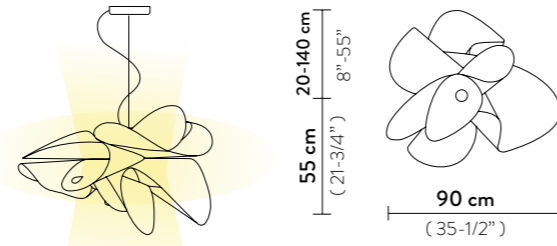

ÉTOILE/LA BELLE ÉTOILE SUSPENSION LARGE

Light Source: 21W - 110~240 Vac/40 Vdc - 2.830 Lumen - 2.700 Kelvin - CRI >90, Integrated LED

Dimmable: PWM, 0-10

Materials: Lentiflex® or Cristalflex®

With: Patented Light Source with Magnetic hanging System

Weight: net 1,85 Kg - gross 7 Kg

Packaging: 100 x 81 x h. 50 cm