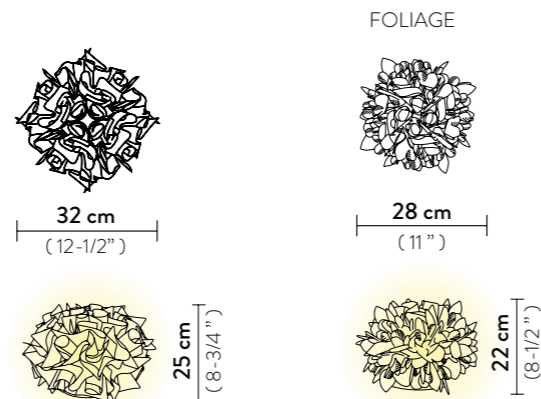

VELI TABLE

DESIGN BY ADRIANO RACHELE

VELI TABLE

Light Source: 1 X 6W E14 LED Filament Bulb

Dimmable: not dimmable

Materials: Opalflex®

With: Magnetic System

Weight: net 0,6 Kg - gross 1,2 Kg

Packaging: 32 x 32 x h. 25 cm

FINISH	PRODUCT CODE	PRICE VAT EXCLUDED	DETAILS
 FOLIAGE	VELTS00FLG00000000EU	€ 230,00	Magnetic System
 COUTURE	VELTS00CTR00000000EU	€ 230,00	Magnetic System
 WHITE	VELTS00WHT00000000EU	€ 215,00	Magnetic System
 BLACK	VELTS00BLK00000000EU	€ 215,00	Magnetic System

VENTI FLOOR

DESIGN BY ALESSANDRO MENDINI

VENTI FLOOR

Light Source: 3 X 12W E27 LED Filament Bulbs

Dimmable: with dimmable bulbs

Materials: Opalflex®

With: aluminium profiles

Weight: net 2,8 Kg - gross 6,2 Kg

Packaging: 30 x 38 x h. 168 cm