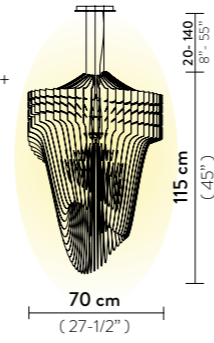

The electrical installation components and other accessories may vary depending on the regulations of different countries; please contact us for more information.

BULBS WATTAGE

The wattage of the light bulbs is suggested for an optimal balance between luminous output and product aesthetics and should not be considered as the maximum power that can be installed on the product.

Dimmable: not dimmable

Materials: Lentiflex®, Cristalflex®

Weight: net 2,6 Kg - gross 4,6 Kg

Packaging: 61 x 46 x h. 34 cm

FINISH	PRODUCT CODE	PRICE VAT EXCLUDED	DETAILS
--------	--------------	--------------------	---------

	ACRTM00WHT00000000EU	€ 630,00	2 POSITIONS LIGHT SWITCH
	ACCESSORIES		
6M CABLE KIT (must be ordered with lamp)		€ 75,00	

ARIA SUSPENSION XL

Light Source: 6 X 12W E27 LED Filament Bulbs + 1 X 11W Spot LED PAR 30
Dimmable: with dimmable bulbs
Materials: Cristalflex®, Lentiflex®
Weight: net 23,5 Kg - gross 32,8 Kg
Packaging: 153 x 66 x h. 16 cm
 55 x 55 x h. 45 cm

ARIA SUSPENSION LARGE

Light Source: 4 X 12W E27 LED Filament Bulbs + 1 X 11W Spot LED PAR 30
Dimmable: with dimmable bulbs
Materials: Cristalflex®, Lentiflex®
Weight: net 19,2 Kg - gross 29,5 Kg
Packaging: 153 x 66 x h. 16 cm
 46 x 46 x h. 43 cm