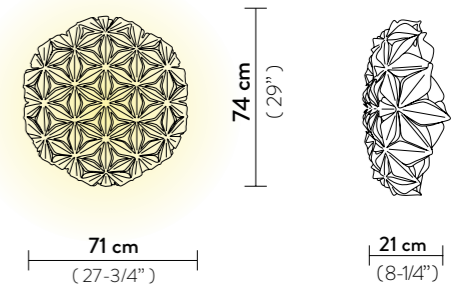

LA VIE CEILING/WALL LARGE

Light Source: 3 X 12W E27 LED Filament Bulbs

Dimmable: with dimmable bulbs

Materials: Opalflex®, Lentiflex®

With: Magnetic hanging System

Weight: net 3,23 Kg - gross 5,8 Kg

Packaging: 80 x 80 x h. 30 cm