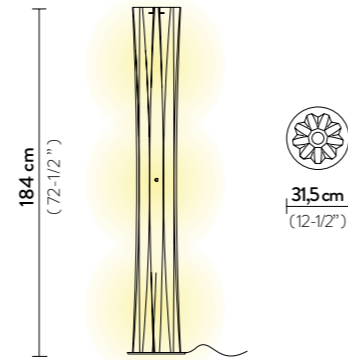

BACH FLOOR XXL

Light Source: 3 X 12W E27 LED Filament Bulbs

Dimmable: with dimmable bulbs

Materials: Opalflex®

With: stainless steel base

Weight: net 4 Kg - gross 6,5 Kg

Packaging: 30 x 38 x h. 184 cm

BACH FLOOR XL