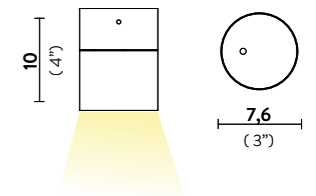

FINISH	PRODUCT CODE	PRICE VAT EXCLUDED	DETAILS
 WHITE	ACC00PLF0000W__NUV	€ 60,00