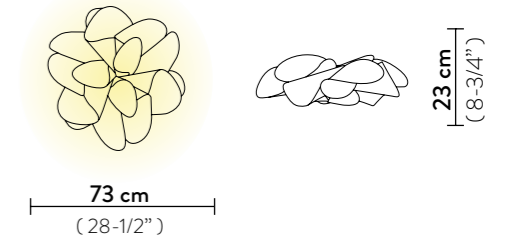

Weight: net 1,8 Kg - gross 4 Kg

Packaging: 80 x 80 x h. 30 cm

FINISH	PRODUCT CODE	PRICE VAT EXCLUDED	DETAILS	
<p>LA BELLE ÉTOILE WHITE</p>	ETOCS00WHT00000LEDEU	€ 770,00	<p>Magnetic hanging System</p>	
	ACCESSORIES			
	DALI ACC00DAL0UNI000F0	€ 180,00		
	CASAMBI ACC00CAI0220000G0	€ 180,00		
<p>LA BELLE ÉTOILE BLACK</p>	ETOCS00BLK00000LEDEU	€ 770,00	<p>Magnetic hanging System</p>	
	ACCESSORIES			
	DALI ACC00DAL0UNI000F0	€ 180,00		
	CASAMBI ACC00CAI0220000G0	€ 180,00		
<p>ÉTOILE PRISMA</p>	ETOCS00PRS00000LEDEU	€ 710,00	<p>Magnetic hanging System</p>	
	ACCESSORIES			
	DALI ACC00DAL0UNI000F0	€ 180,00		
	CASAMBI ACC00CAI0220000G0	€ 180,00		