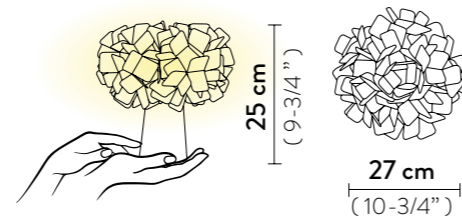

CLIZIA BATTERY

Light Source: 1,3W - 150 Lumen - 2.700 Kelvin - Battery LED

Dimmable: with integrated dimmer

Materials: Lentiflex®, Cristalflex® with cold foil

With: at max intensity around 6.5 hours duration,
at min intensity around 60 hours duration

Weight: net 0,63 Kg - gross 1,2 Kg

Packaging: 29 x 28 x h. 26 cm