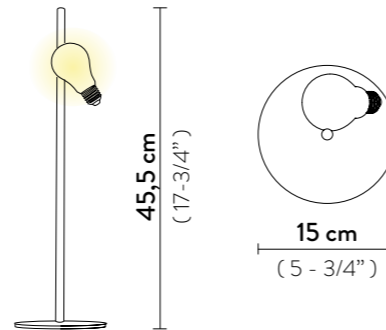

FINISH	PRODUCT CODE	PRICE VAT EXCLUDED	DETAILS
	IDETM00BRS00000000EU	€ 310,00	BULB DIMENSION 5,4 cm (2") 1,5 cm (0,6")
BRASS			

KALATOS SUSPENSION

Light Source: 4 X 12W E27 LED Filament Bulbs

Dimmable: with dimmable bulbs

Materials: Metallized Polycarbonate or Lentiflex®

Weight: net 3 Kg - gross 5,5 Kg

Packaging: 70 x 70 x h. 40 cm