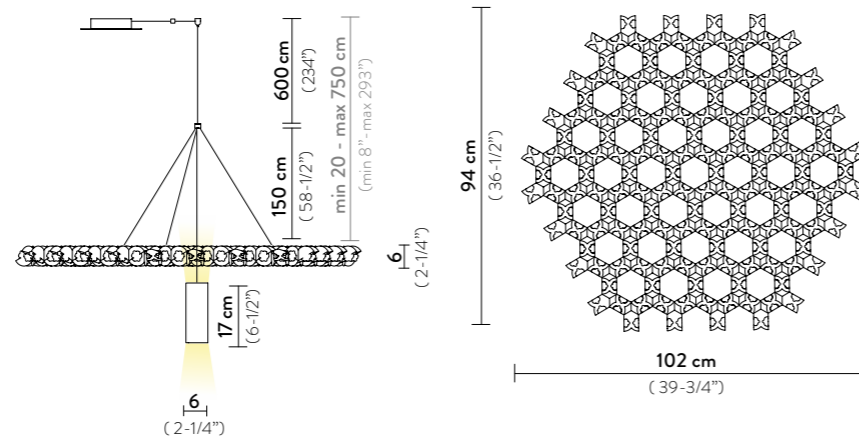

NUVEM SUSPENSION MODULE

Light Source: 2 X 8W GU10 PAR 16 LED Filament Bulbs

Dimmable: with dimmable bulbs

Materials: Opalflex® or Lentiflex®

With: bulbs on request

Weight: net 2,7 Kg - gross 3,1 Kg

Packaging: 100 x 107 x h. 7 cm
11 x 10 x h. 21 cm

FINISH	PRODUCT CODE	PRICE VAT EXCLUDED	DETAILS
 WHITE	NUVSM00WHT06T00000EU	€ 480,00	The canopy is NOT INCLUDED with the single module, sold separately.
	NUVS000WHT06TNS000EU ADDITIONAL (NO SPOTLIGHT)	€ 320,00	
 VELVET	NUVSM00VLV06T00000EU	€ 580,00	The canopy is NOT INCLUDED with the single module, sold separately.
	NUVS000VLV06TNS000EU ADDITIONAL (NO SPOTLIGHT)	€ 380,00	

FINISH	PRODUCT CODE	PRICE VAT EXCLUDED	DETAILS
 WHITE	ACC00COP0000__NUV	€ 90,00	Canopy from 1 to max 6 modules

ADDITIONAL BIDIRECTIONAL SUSPENSION SPOTLIGHT

Light Source: 2 X 8W GU10 LED PAR 16

Dimmable: with dimmable bulbs

Materials: Steel

With: bulbs on request

Weight: net 0,5 Kg - gross 0,6 Kg

Packaging: 11 x 10 x h. 21 cm