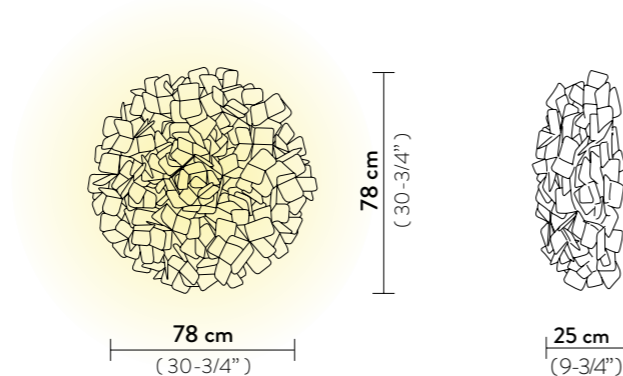

With: Magnetic hanging System

Weight: net 4,5 Kg - gross 7,2 Kg

Packaging: 80 x 80 x h. 30 cm

FINISH	PRODUCT CODE	PRICE VAT EXCLUDED	DETAILS
 MAMA NON MAMA GOLD	CLICL00GNM00000000EU	€ 750,00	Authenticity plate 
 MAMA NON MAMA BLACK	CLICL00BNM00000000EU	€ 590,00	LIGHT SOURCE: 37 cm 14-1/4" 
 MAMA NON MAMA WHITE	CLICL00MNM00000000EU	€ 590,00	LIGHT SOURCE: 37 cm 14-1/4" 