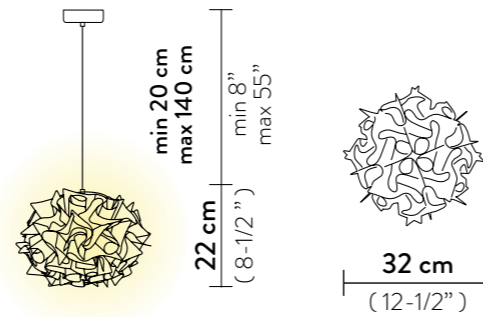

VELI MINI SUSPENSION

Light Source: 1 X 12W E27 LED Filament Bulb

Dimmable: with dimmable bulbs

Materials: Opalflex®

With: Magnetic hanging System

Weight: net 0,6 Kg - gross 1,2 Kg

Packaging: 32 x 32 x h. 25 cm