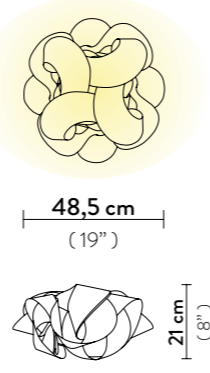

FABULA CEILING/WALL M

Light Source: 3 X 12W E27 LED Filament Bulbs

Dimmable: with dimmable bulbs

Materials: Lentiflex®

With: Magnetic hanging System

Weight: net 1,5 Kg - gross 2,8 Kg

Packaging: 57 x 58 x h. 30 cm