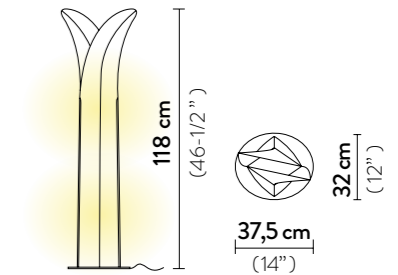

FINISH	SIZE	PRODUCT CODE	PRICE VAT EXCLUDED	DETAILS
 WHITE	XL	PALFXLOWHT000000000EU	€ 680,00	Stainless steel base
	L	PALFLOOWHT000000000EU	€ 460,00