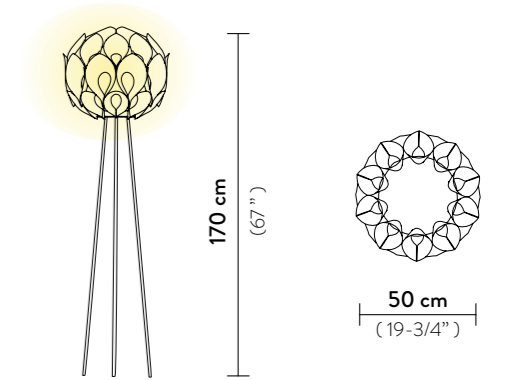

Packaging: 56 x 55 x h. 46 cm

FINISH	PRODUCT CODE	PRICE VAT EXCLUDED	DETAILS
 GOLD	FLOFM00GLD00000000EU	€ 1.100,00	Magnetic System  magnets
 SILVER	FLOFM00SLV00000000EU	€ 1.100,00	Magnetic System  magnets
 COPPER	FLOFM00CPP00000000EU	€ 1.100,00	Magnetic System  magnets
 PEWTER	FLOFM00PWT00000000EU	€ 1.100,00	Magnetic System  magnets
 WHITE	FLOFM00WHT00000000EU	€ 945,00	Magnetic System  magnets