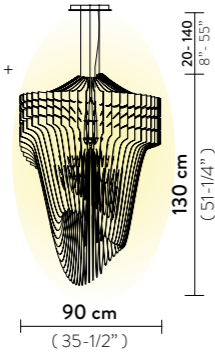

ARIA SUSPENSION XL

Light Source: 6 X 12W E27 LED Filament Bulbs + 1 X 11W Spot LED PAR 30
Dimmable: with dimmable bulbs
Materials: Cristalflex®, Lentiflex®
Weight: net 23,5 Kg - gross 32,8 Kg
Packaging: 153 x 66 x h. 16 cm
55 x 55 x h. 45 cm