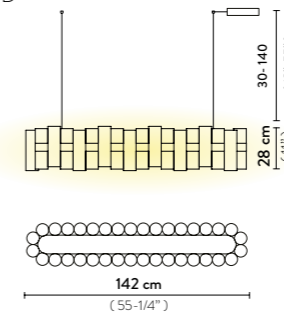

LA LOLLO LINEAR 140

Light Source: 110W - 110~240 Vac/24 Vdc - 12.420 Lumen - 2.700 Kelvin - CRI >90, Integrated LED

Dimmable: PWM, 0-10

Materials: Lentiflex® / Lentiflex® with cold foil / Opalflex®

Weight: net 7 Kg - gross 12 Kg

Packaging: 156 x 43 x h. 45 cm