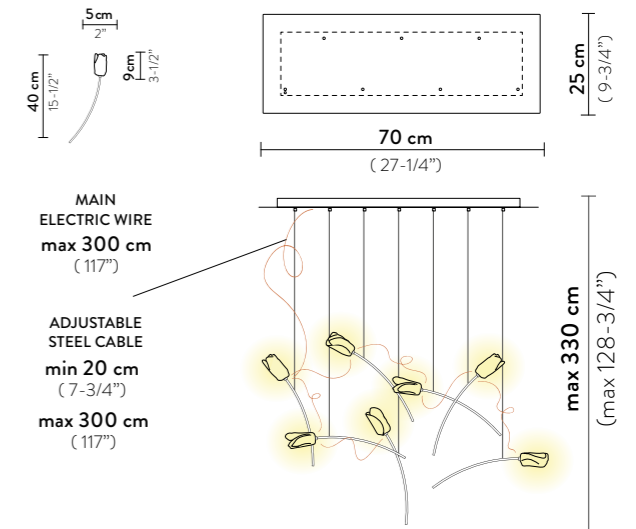

Dimmable: PWM, 0-10

Materials: Lentiflex®, Matte Brushed Brass

Weight: net 5,35 Kg - gross 6,75 Kg

Packaging: 80 x 41 x h. 7,5 cm
80 x 40 x h. 7,5 cm

FINISH	SIZE	PRODUCT CODE	PRICE VAT EXCLUDED	CANOPY DETAILS	
 <p>PRISMA/BRASS</p>	14 ROUND	TULSL00PRS03CLDRNCEU	€ 2.500,00	 <p>Ø 50 x h. 4,5 cm</p> <p>Max distance from one tulip to another (electric copper cable) of 80 cm (31")</p>	
	7 ROUND	TULSM00PRS03CLDRNCEU	€ 1.700,00		
	ACCESSORIES				
	6M CABLE KIT (must be ordered with lamp)				€ 50,00
	DALI ACC00DAL0UNI000B0				€ 85,00
TRIAC ACC00TRI0220000V0			€ 65,00		
CASAMBI ACC00CAI0220000A0			€ 185,00		