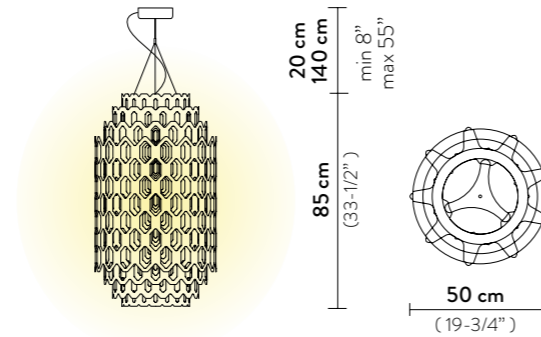

CHANTAL SUSPENSION MEDIUM

Light Source: 7 X 12W E27 LED Filament Bulbs

Dimmable: with dimmable bulbs
Materials: Cristalflex®, Lentiflex®
Weight: net 4,1 Kg - gross 9,6 Kg
Packaging: 61 x 61 x h. 107 cm

CHANTAL SUSPENSION SMALL

Light Source: 4 X 12W E27 LED Filament Bulbs

Dimmable: with dimmable bulbs
Materials: Cristalflex®, Lentiflex®
With: Magnetic hanging System
Weight: net 2,5 Kg - gross 5,8 Kg
Packaging: 45 x 45 x h. 82 cm