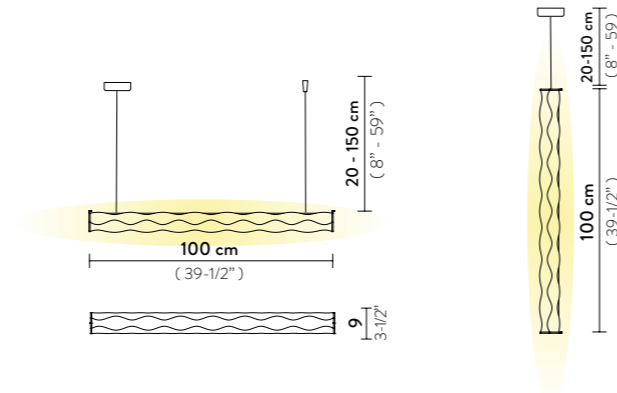

HUGO SUSPENSION / HUGO VERTICAL

Light Source: 25W - 100~240 Vac/24 Vdc - 3.500 Lumen - 3.000 Kelvin - CRI >90, Integrated LED

Dimmable: PWM, 0-10

Materials: Lentiflex®

Weight: net 1,35 Kg - gross 2,2 Kg

Packaging: 114 x 16 x h. 16 cm