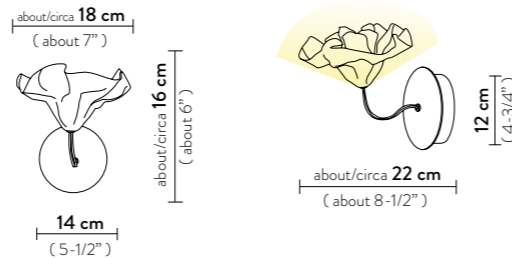

FINISH	PRODUCT CODE	PRICE VAT EXCLUDED	DETAILS
 VELVET	LAFWM00VLV000000000EU	€ 190,00	 Stated dimension may vary by several cm/inches as the blossom-decor is handcrafted.
 PRISMA	LAFWM00PRS000000000EU	€ 190,00	 Stated dimension may vary by several cm/inches as the blossom-decor is handcrafted.

LAS PALMAS FLOOR XL

Light Source: 3 X 12W E27 LED Filament Bulbs
Dimmable: not dimmable
Materials: Opalflex®
With: stainless steel base - profiles
Weight: net 4,4 Kg - gross 8,5 Kg
Packaging: 45 x 43 x h. 156 cm