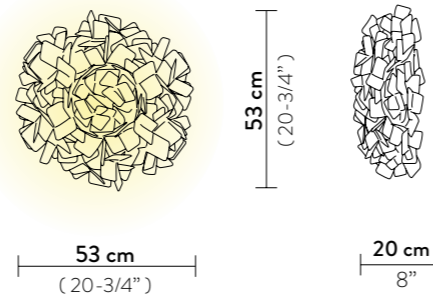

Weight: net 2 Kg - gross 2,8 Kg

Packaging: 56 x 55 x h. 23 cm

CLIZIA CEILING/WALL MINI

Light Source: 2 X 6W E14 LED Filament Bulbs

Dimmable: with dimmable bulbs

Materials: Lentiflex®, Cristalflex®, Opalflex®, Cristalflex® with cold foil