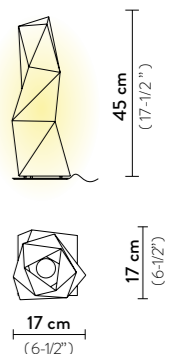

DIAMOND TABLE SMALL

Light Source: 1 X 6W E14 LED Filament Bulb

Dimmable: not dimmable

Materials: Opalflex®

With: aluminium base

Weight: net 0,58 Kg - gross 0,6 Kg

Packaging: 36 x 21 x h. 56 cm

FINISH	PRODUCT CODE	PRICE VAT EXCLUDED	DETAILS
 WHITE	DIATS00WHT00000000EU	€ 135,00	Aluminium base 