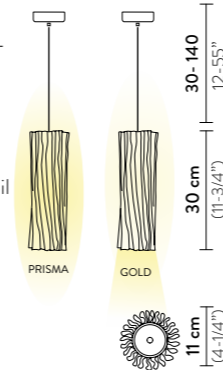

ACCORDÉON VERTICAL

Light Source: 1 X 6W E14 LED Filament Bulb (max Ø5cm)

Dimmable: with dimmable bulbs

Materials: Lentiflex®, Lentiflex® with cold foil

Weight: net 0,35 Kg - gross 0,6 Kg

Packaging: 18 x 18 x h. 35 cm

ACCORDÉON BATTERY

Light Source: 1,3W - 150 Lumen - 2.700 Kelvin - Battery LED

Dimmable: with integrated dimmer

Materials: Lentiflex®, anodized aluminium

With: at max intensity around 6.5 hours duration, at min intensity around 60 hours duration

Weight: net 0,47 Kg - gross 0,75 Kg

Packaging: 19 x 17 x h. 48 cm