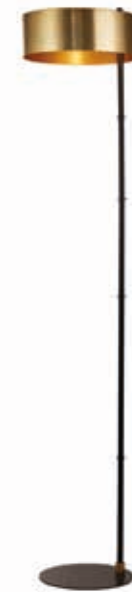

NEW

20225-1GO
EU20225-1GO
KNOX Floor Lamp
Black & Gold Metal

H149 x Ø30cm