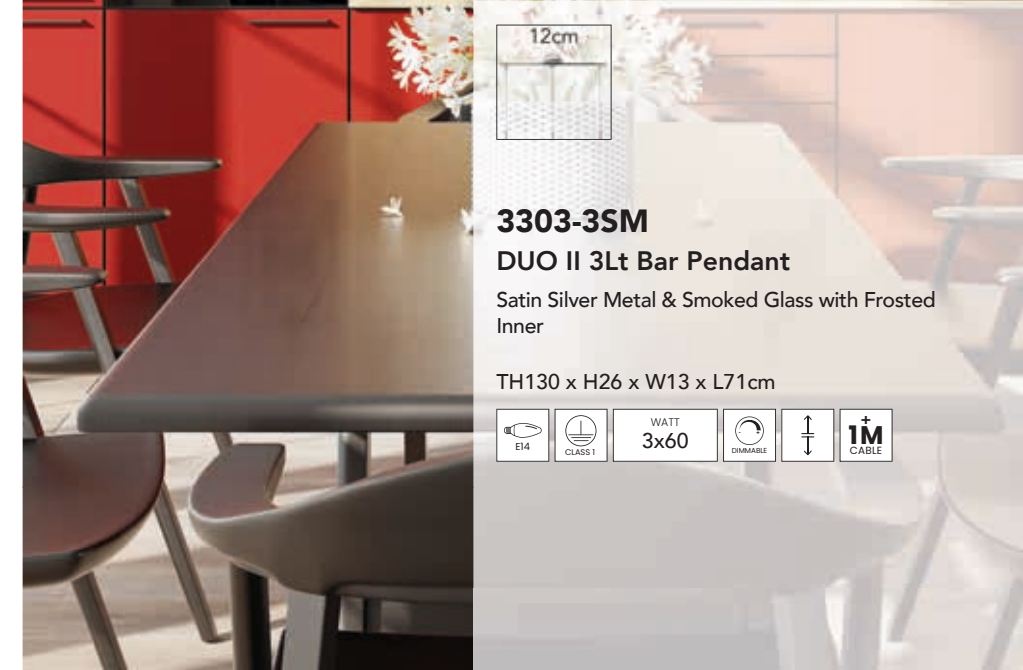

TH130 x H26 x W13 x L71cm
E14 CLASS1 WATT 3x60 DIMMABLE 1M CABLE

2301SM
DUO II Pendant
Satin Silver Metal & Smoked Glass with Frosted Inner