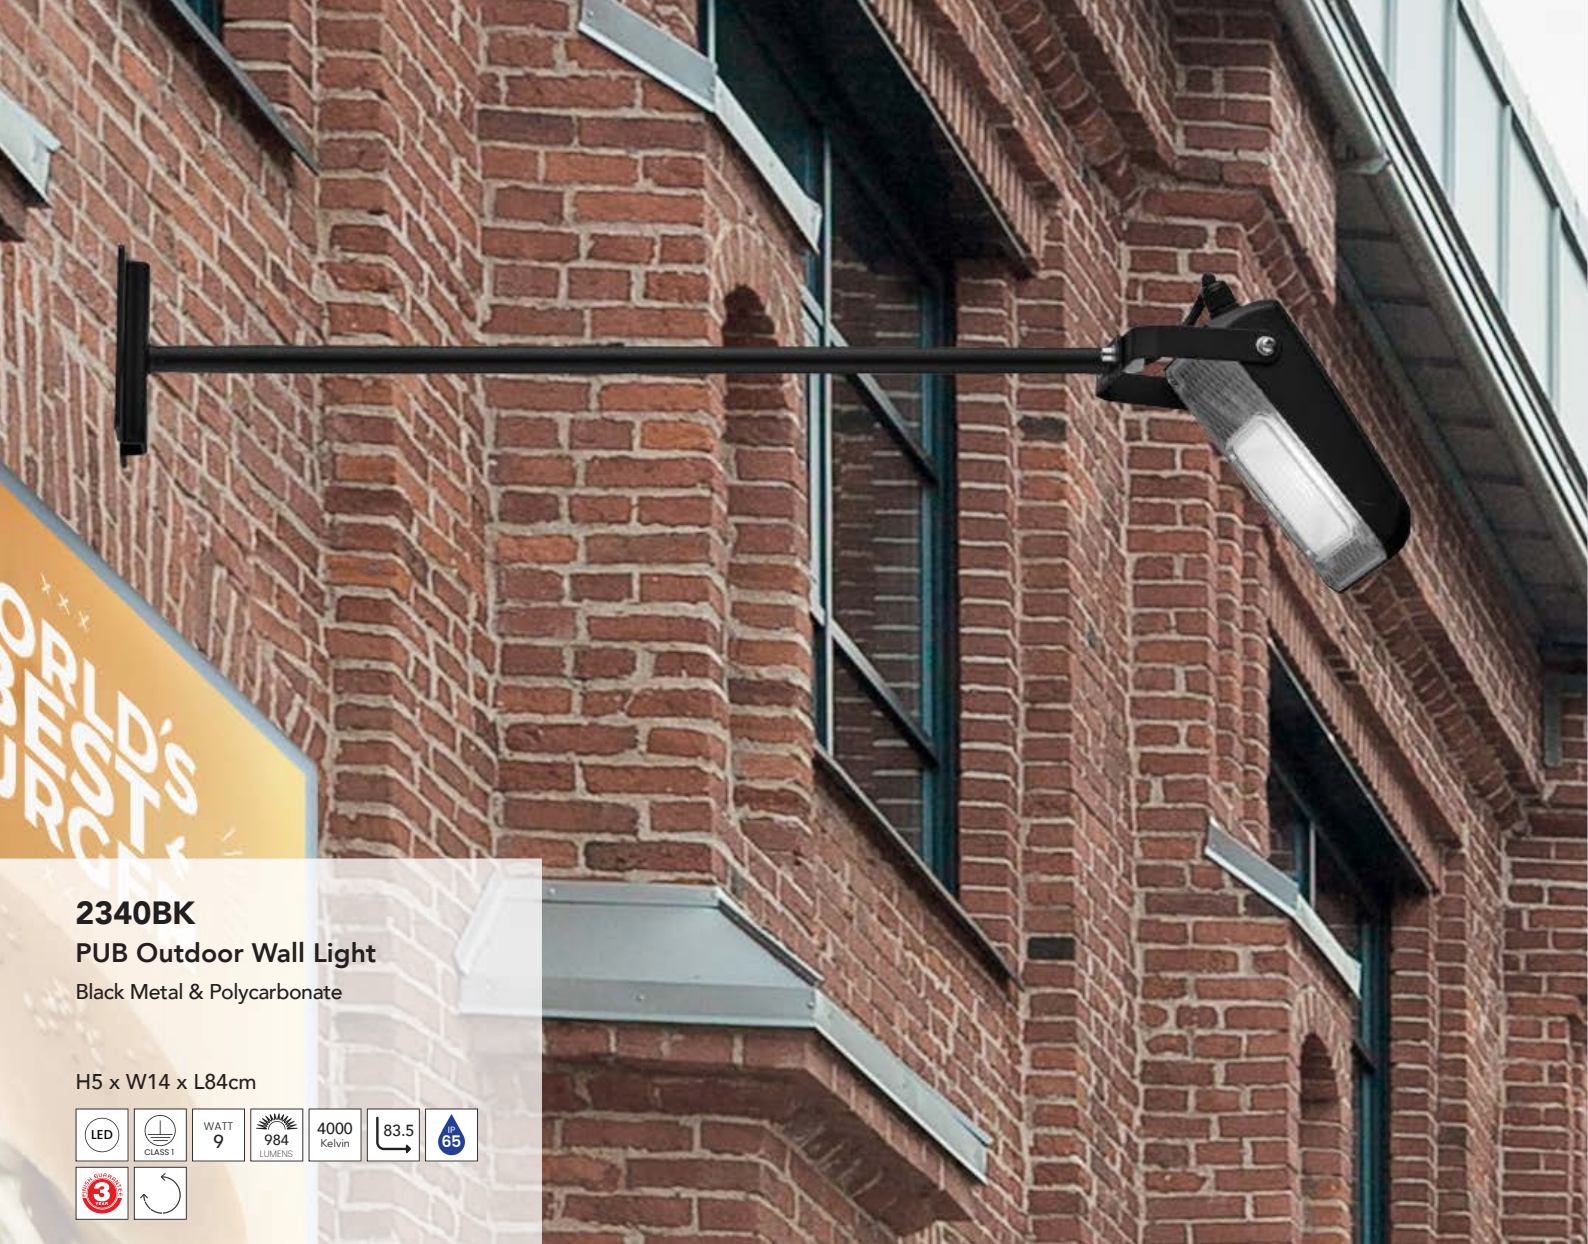

2340BK
PUB Outdoor Wall Light
Black Metal & Polycarbonate

H5 x W14 x L84cm