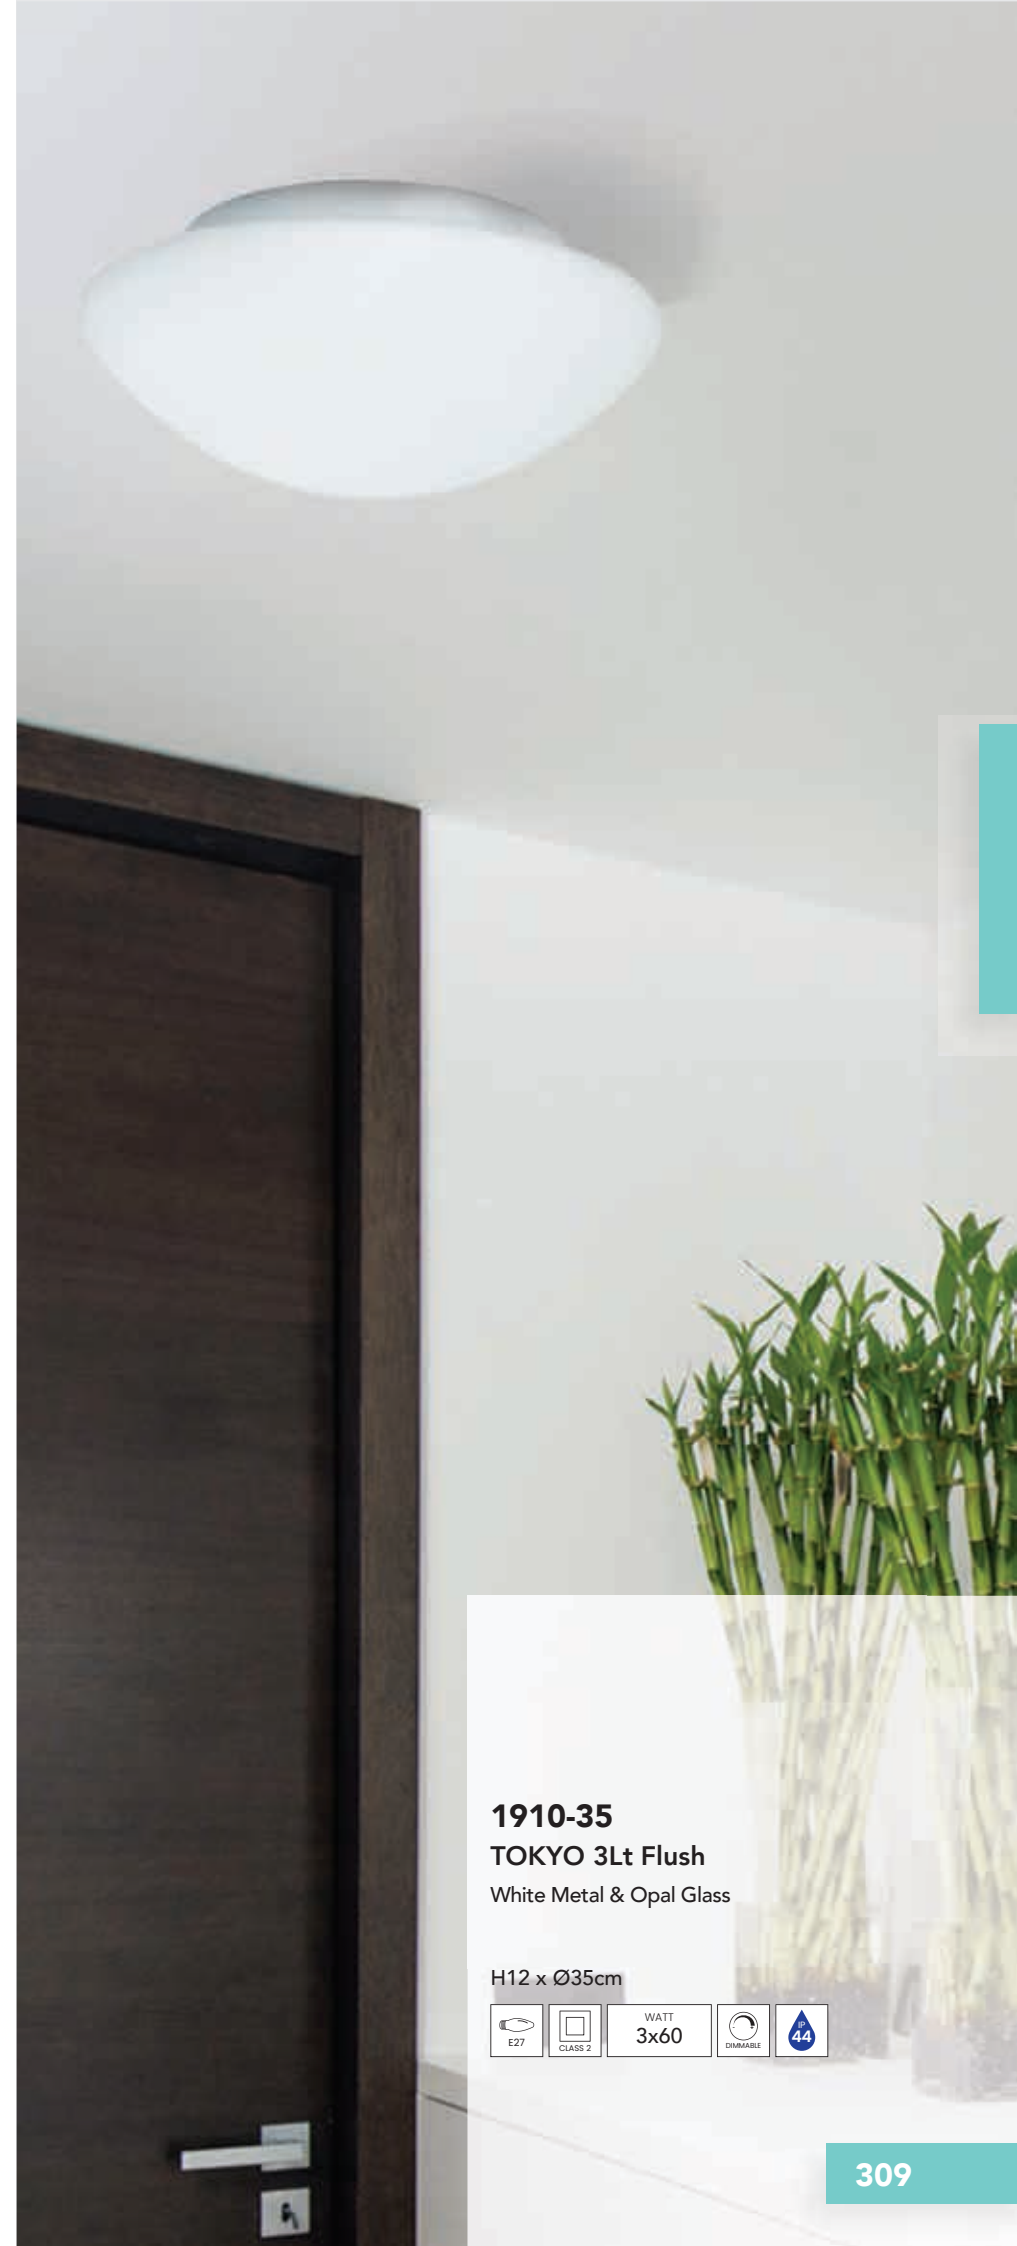

**6436**  
WEYBRIDGE Flush  
Antique Brass & Alabaster Glass

H16 x Ø37cm

**4132-2AB**  
EDINBURGH 2Lt Flush  
Antique Brass Metal & Glass

H16 x Ø35cm

**8235AB**  
PISA III Flush  
Antique Brass Metal & Clear Bevelled Glass