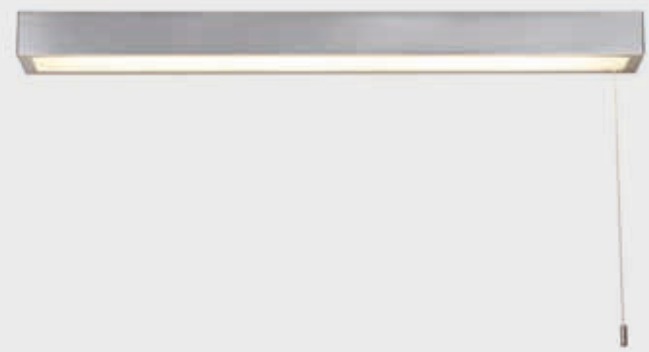

H8 x L45cm

NEW

**86432-90**  
**VENTI Bathroom Wall Light**  
Polished Chrome Metal & Frosted Polycarbonate

H5 x L90cm

NEW

**86432-60**  
**VENTI Bathroom Wall Light**  
Polished Chrome Metal & Frosted Polycarbonate