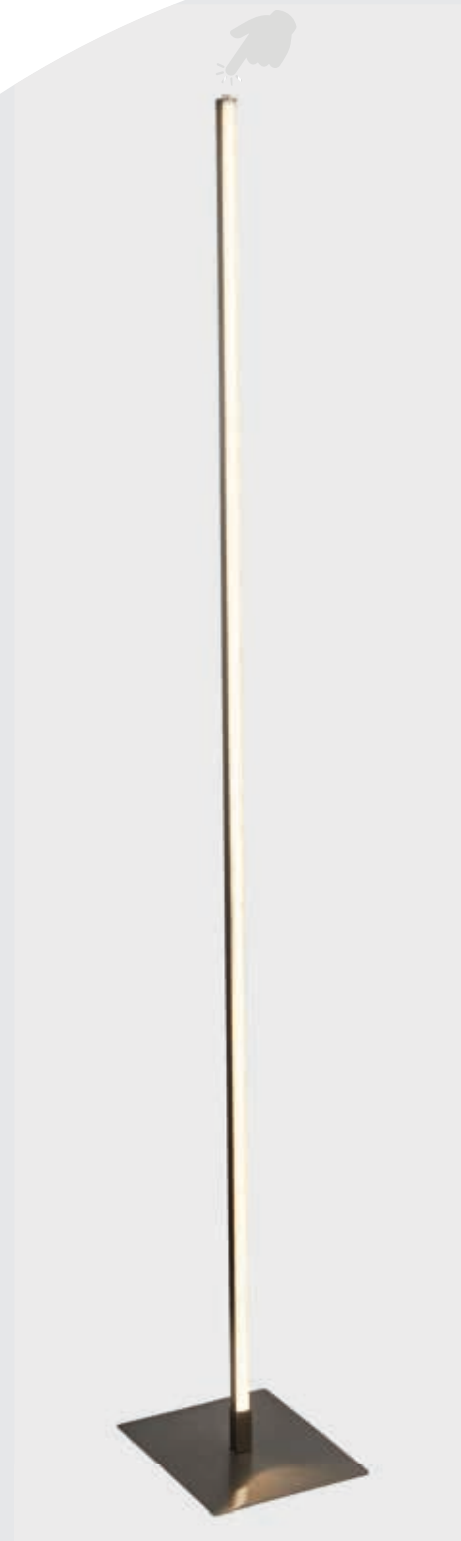

96383-1SS
EU96383-1SS
TRIBECA Floor Lamp
Satin Silver Metal

H150 x Ø20cm