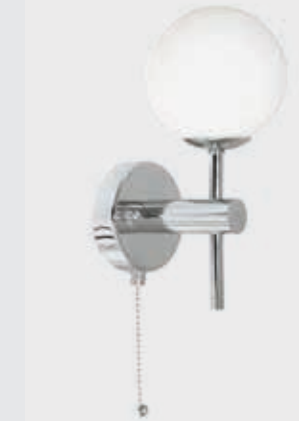

4337-1-LED
GLOBAL Wall Light
Chrome Metal & Opal Glass

H21 x W10cm