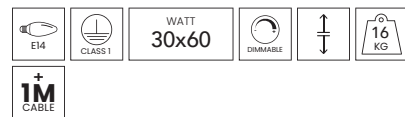

TH350 x H96 x Ø99cm

**212-2**  
**HALE 2Lt Wall Light**  
 Chrome Metal & Clear Crystal

H20 x W35cm

**1214-30**  
**MARIE THERESE 30Lt Chandelier**  
 Polished Brass Metal & Clear Crystal

TH261 x H94 x Ø98cm