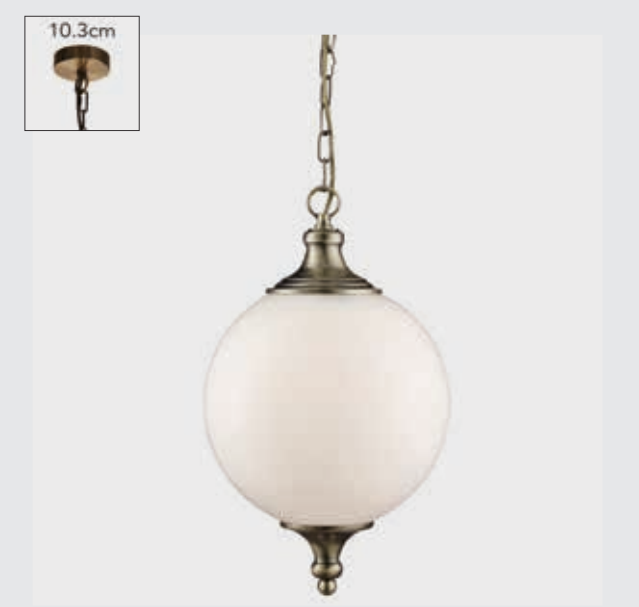

3051AB
VULCAN Pendant
Antique Brass Metal & Opal Glass

TH120 x H40 x Ø25cm