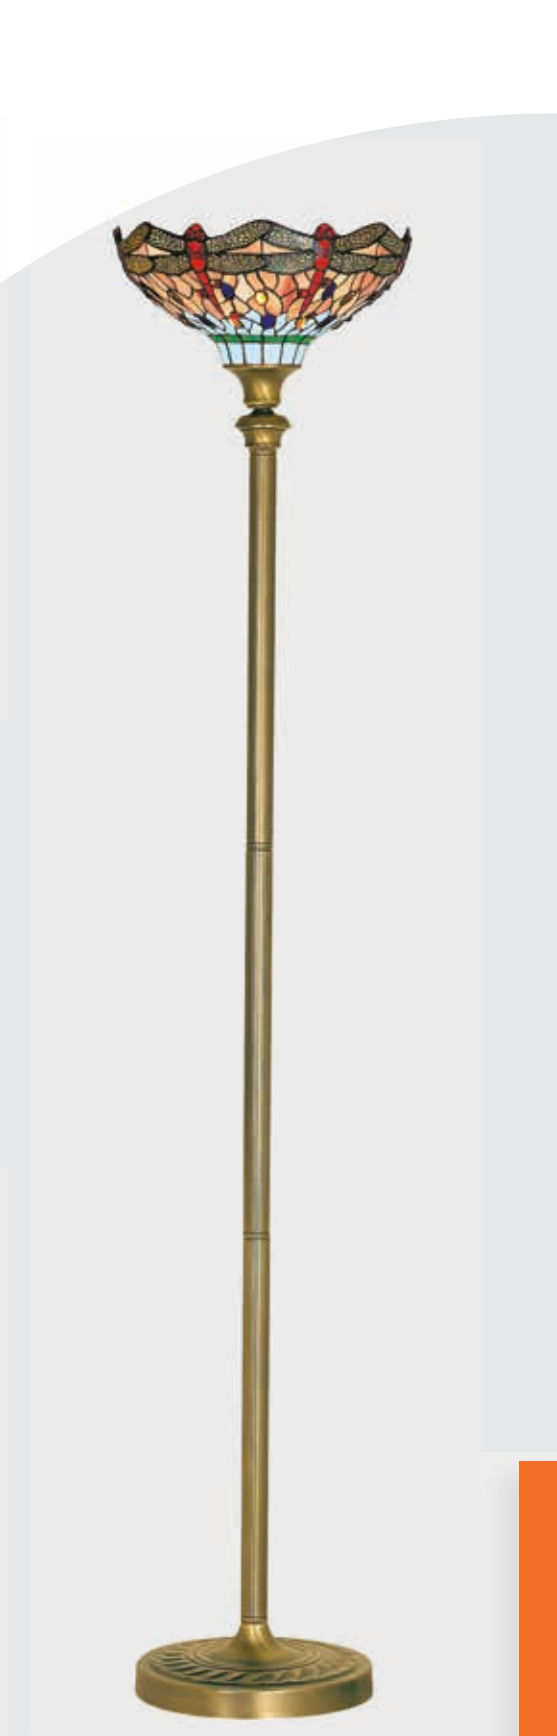

1285
EU1285
DRAGONFLY Floor Lamp
Antique Brass Metal & Stained Glass

H173 x Ø34cm