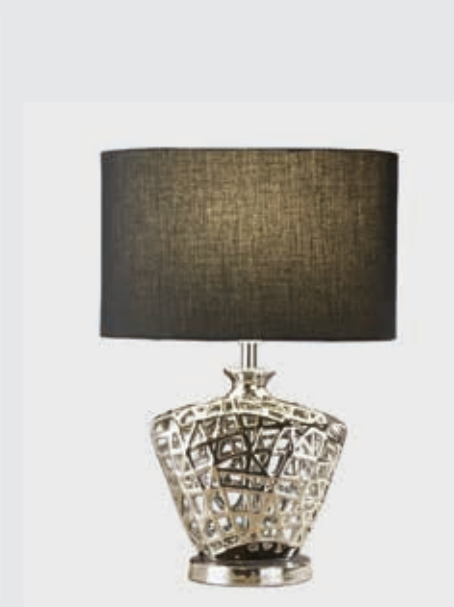

4552CC
EU4552CC
NETWORK Table Lamp
Ceramic Chrome & Black Fabric Oval Shade

H42 x W21 x L30cm