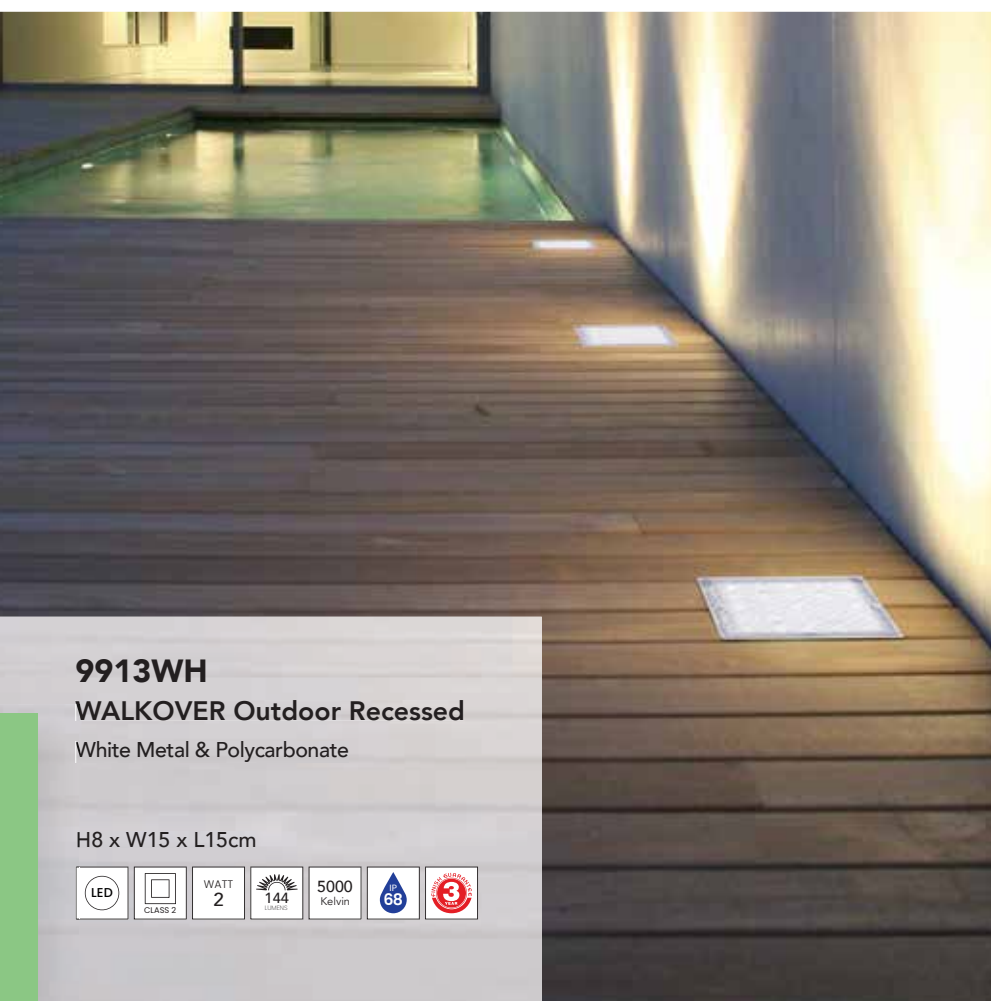

9914WH
WALKOVER Outdoor Recessed
White Metal & Polycarbonate

9913WH
WALKOVER Outdoor Recessed
White Metal & Polycarbonate

H8 x W15 x L15cm

LED	CLASS 2	WATT 2	144 LUMENS	5000 Kelvin	68	3

H10 x W8 x L20cm

LED	CLASS 2	WATT 2	183 LUMENS	7000 Kelvin	68	3