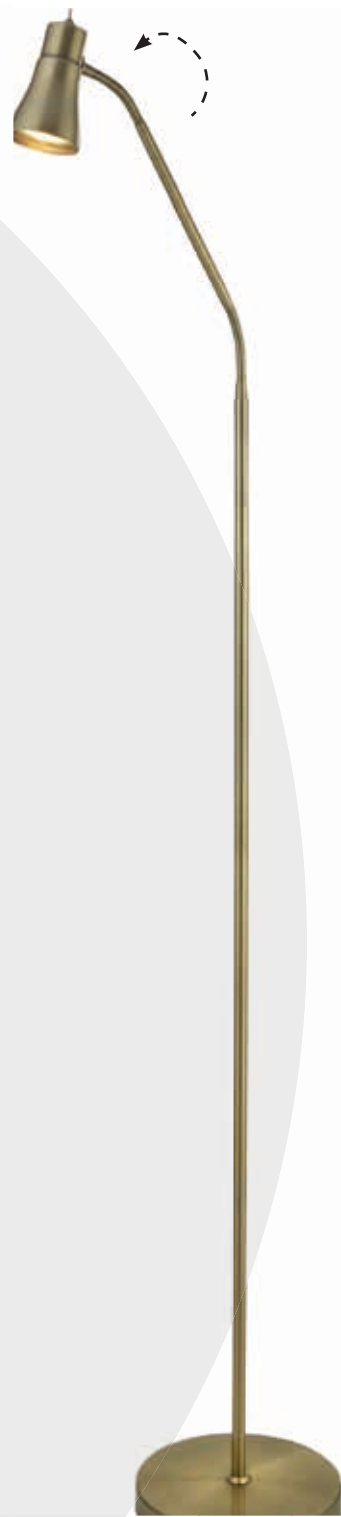

H148 x Ø45cm

**8082CR**  
**EU8082CR**   
GOLIATH Task Floor Lamp  
Chrome & Cream Metal

H170 x Ø30cm

**8082GY**  
**EU8082GY**   
GOLIATH Task Floor Lamp  
Chrome & Grey Metal

H170 x Ø30cm

**88011BK**  
**EU88011BK**   
CALUMN Floor Lamp  
Matt Black Metal