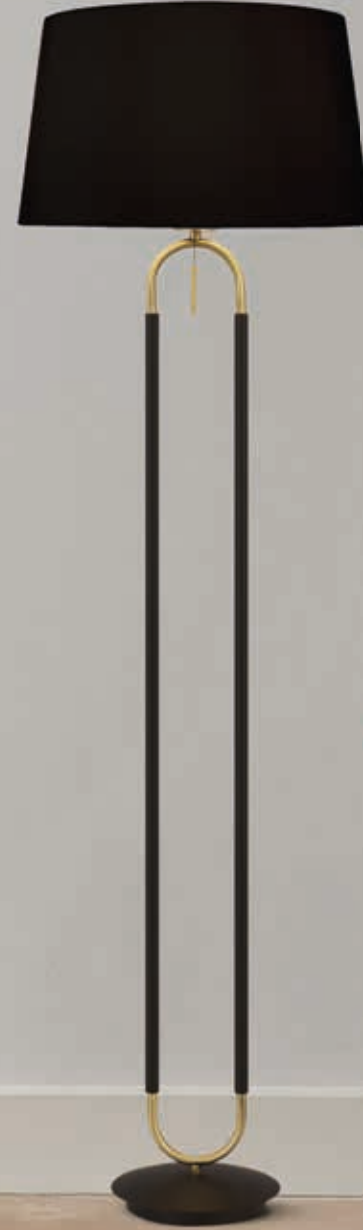

41431SB
EU41431SB
JAZZ Table Lamp
Matt Black, Satin Brass Metal & Black Velvet Shade

41432SB
EU41432SB
JAZZ Floor Lamp
Matt Black, Satin Brass Metal & Black Velvet Shade

H163 x Ø45cm