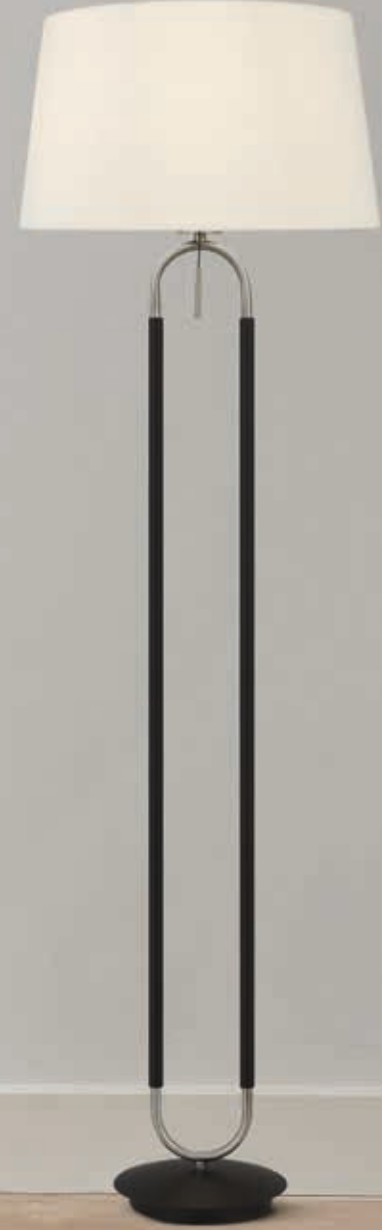

41431SS
EU41431SS
JAZZ Table Lamp
Matt Black, Satin Silver Metal & White Velvet Shade

41432SS
EU41432SS
JAZZ Floor Lamp
Matt Black, Satin Silver Metal & White Velvet Shade

H163 x Ø45cm