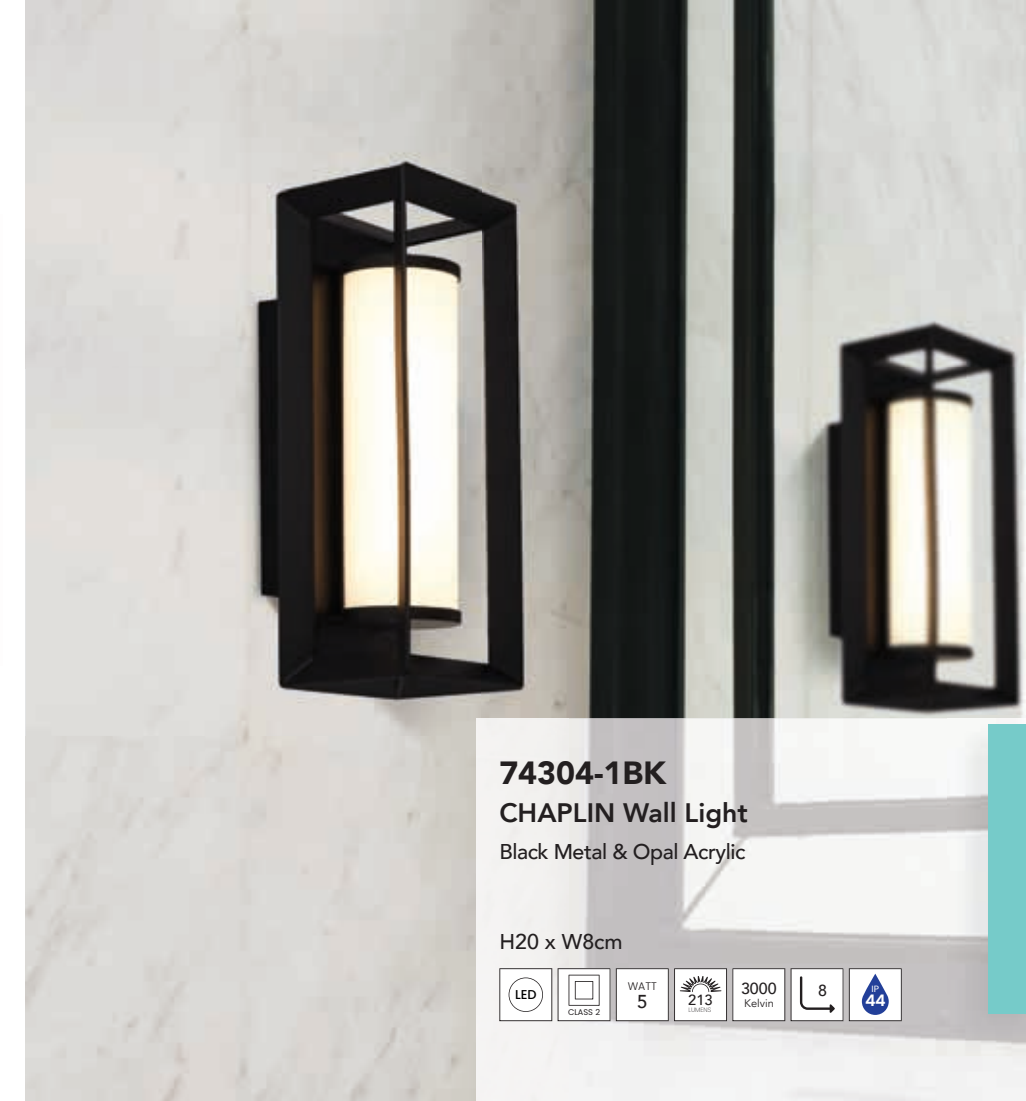

H63 x W9cm

**74303-1BK**  
**CHAPLIN Wall Light**  
 Black Metal & Opal Acrylic

H10 x W8cm

**74304-1BK**  
**CHAPLIN Wall Light**  
 Black Metal & Opal Acrylic

H20 x W8cm

**63125-1GO**  
**CLAMP Wall Light**  
 Gold Metal, Ribbed Clear Outer & Opal Glass