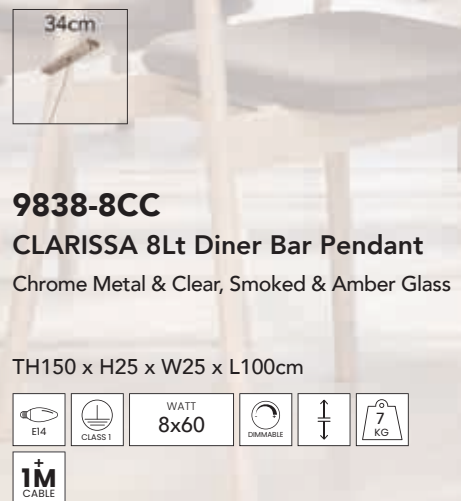

9838-8CC
CLARISSA 8Lt Diner Bar Pendant
Chrome Metal & Clear, Smoked & Amber Glass

TH150 x H25 x W25 x L100cm

1M
CABLE