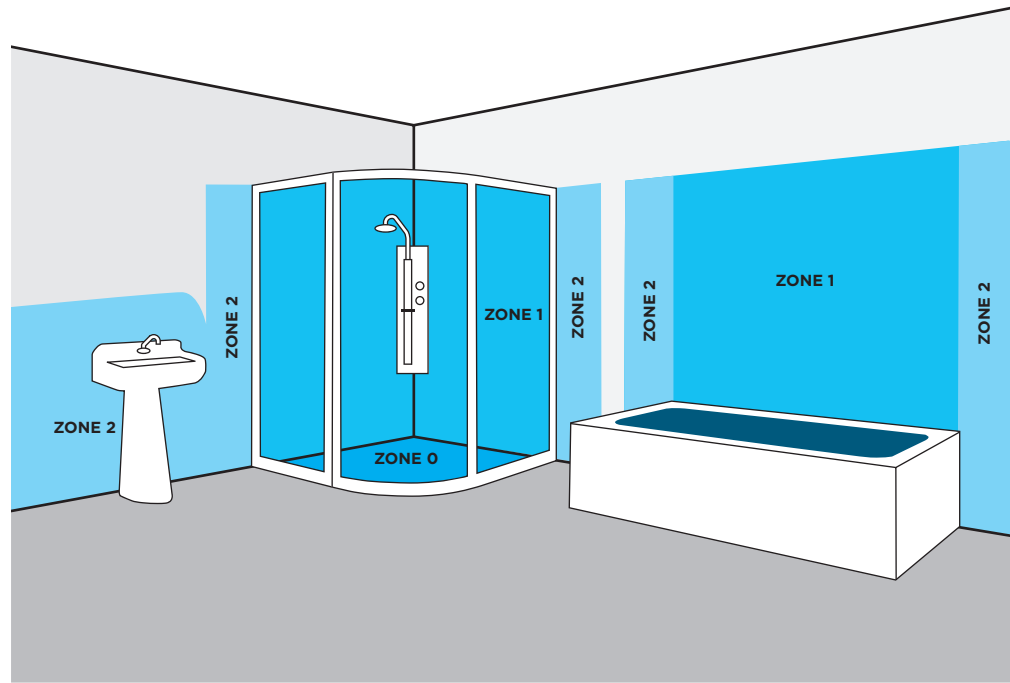

IP Rating = Ingress Protection Rating

Zone 0
Inside the bath or shower. IP rating must protect against immersion/total immersion in water (IPX7/IP67).

Zone 1
Above the bath or shower to a height of 2.25m. IP rating must protect against water spray from all directions (IPX4/IP44).

Zone 2
This is the area stretching to 0.6m outside of the bath or shower. IP rating must protect against water spray from all directions (IPX4/IP44).

Outside Zone
Outside Zones - (Previously Zone 3, which was removed under the 17th Edition Wiring Regulations 857671) No IP Rating required.

IP Ratings Explained

1	Protected against solid objects over 50mm, e.g. accidental touch by hands.	1	Protected against vertically falling drops of water, e.g. condensation.
2	Protected against solid objects over 12mm, e.g. fingers.	2	Protected against direct sprays of water up to 15 degrees from the vertical.
3	Protected against solid objects over 2.5mm, e.g. tools & wires.	3	Protected against direct sprays of water up to 60 degrees from the vertical.
4	Protected against solid objects over 1mm, e.g. wires & nails.	4	Protected against water splashed from all directions, limited ingress permitted.
5	Protected against dust limited ingress, no harmful deposits.	5	Protected against low pressure jets of water from all directions, limited ingress permitted.
6	Totally protected against dust.	6	Protected against strong jets of water, e.g. on ships deck, limited ingress permitted.
		7	Protected against the effects of temporary immersion between 15cm and 1m.
		8	Protected against long periods of immersion under pressure.

EXAMPLE: IP65
1st Digit: 6 (Totally protected against dust)
2nd Digit: 5 (Protected against low pressure jet of water from all directions, limited access permitted.)

Feature Icons

Class 1	G9	Dimmable The fitting can be dimmed using a suitable dimmer.	Demister
Class 2	GU10	Touch	Paintable
Class 3	Integrated LED	3 Stage Touch Dimmable	Red Triangle Items marked with a red triangle are limited in stock.
E27 GLS	MR16	Adjustable Arms Flexible fittings for maximum convenience.	Motion Sensor The fitting has a built in motion sensor.
E27 Golf Ball	R7S	Height Adjustable	Switched
E27 Candle	Single Wattage	IP Rating	USB Port
E14 Candle	Lamp Qty & Wattage	EU 2 Pin Plug	Weight
E14 Golf Ball	Kelvin Change	Projection	Wireless Charging
E14 Pygmy	Kelvins	+1 Meter Cable	Coastal
G4	Lumens	Dusk Till Dawn Sensor	3 Year Finish Guarantee

Colour Temperature & Lumens

Colour temperature/Kelvin (K) is a measurement of the warmth or coolness of light.

The look and feel of a space can be greatly affected by colour temperature. Therefore, it is important to choose the right colour temperature based on the mood you want to create.

Based on the (K) numbered scale, the higher the colour temperature, the cooler, more energising light will be.