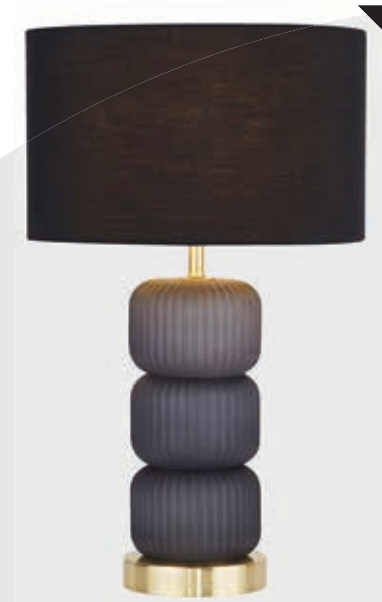

NEW

60441
EU60441
NIAGRA Table Lamp
Satin Brass Metal, Glass & Black Fabric Shade

H48 x Ø25cm