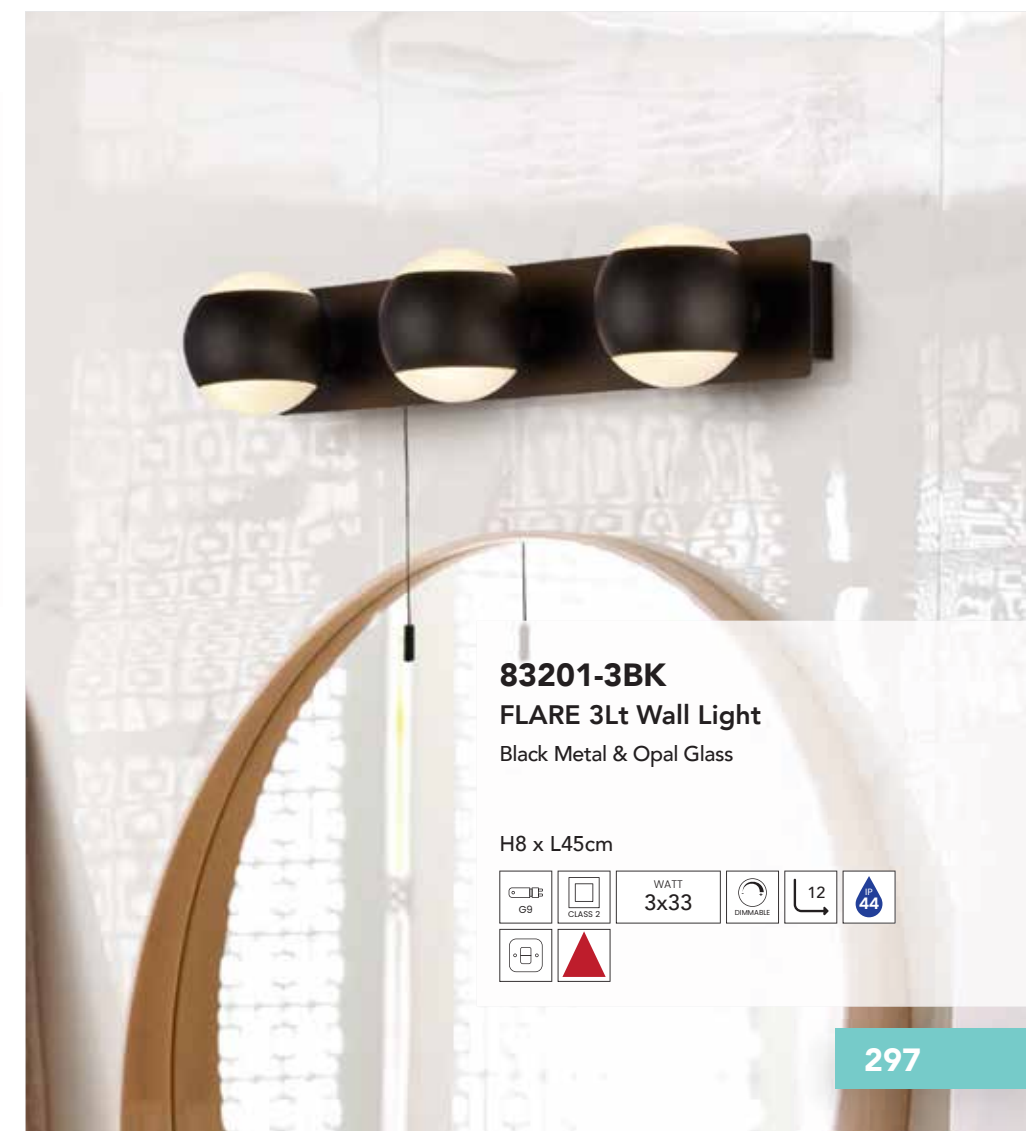

83201-3BK
FLARE 3Lt Wall Light
Black Metal & Opal Glass

H8 x L45cm