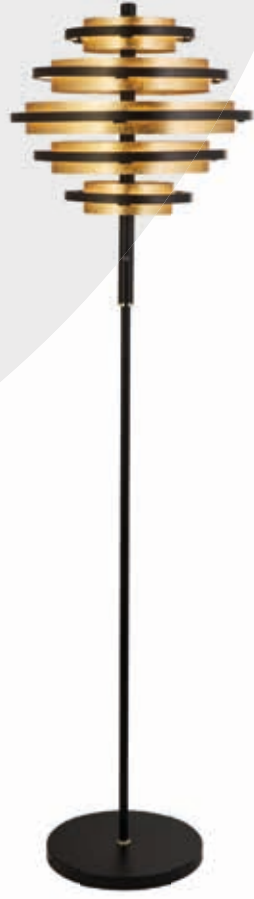

H160 x W30 x L30cm

Decorative Lamps Not Included

Want to change the look of your light?

See our Decorative Lamps on Page 274-275

**23203-4BK**  
**PLAZA 4Lt Pendant**  
 Matt Black Metal

TH150 x H40 x W25 x L114cm