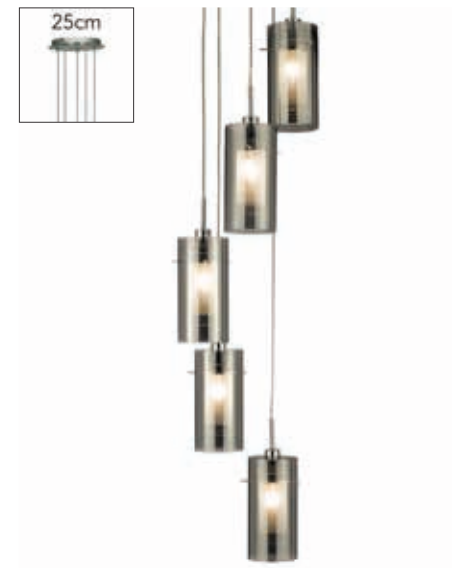

**97292-1SM**  
**CYCLONE Wall Light**  
 Chrome Metal & Smoked Glass

H27 x W12cm

**97291-5SM**  
**CYCLONE 5Lt Multi-Drop Pendant**  
 Chrome Metal & Smoked Glass

TH150 x H20 x Ø35cm

**97291-12SM**  
**CYCLONE 12Lt Multi-Drop Pendant**  
 Chrome Metal & Smoked Glass

TH200 x H20 x Ø52cm

**97293-1SM**  
**EU97293-1SM**  
**CYCLONE Table Lamp**  
 Chrome Metal & Smoked Glass

H21 x Ø12cm

**2303-3CP**  
**DUO III 3Lt Multi-Drop Pendant**  
 Bronze Metal & Champagne Glass With Frosted Inner

TH120 x H26 x Ø26cm  
 E14 CLASS1 WATT 3x60 DIMMABLE 1M CABLE

**2301CP**  
**DUO III Pendant**  
 Bronze Metal & Champagne Glass With Frosted Inner

TH120 x H26 x Ø13cm  
 E14 CLASS1 WATT 60 DIMMABLE 1M CABLE