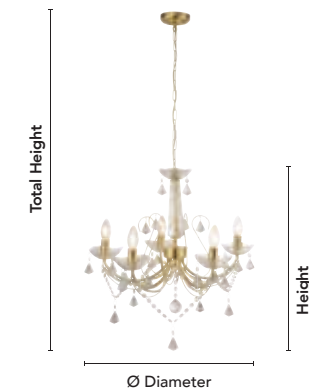

**Candle Light 1800K**      **Warm White 2700K-3000K**      **Daylight 6500K**

Product Dimensions

- **TH** = Total Height from lowest to highest point and once item is fully extended
- **H** = Height of the fixed part of any light
- **W** = Width
- **L** = Length
- **Ø** = Diameter