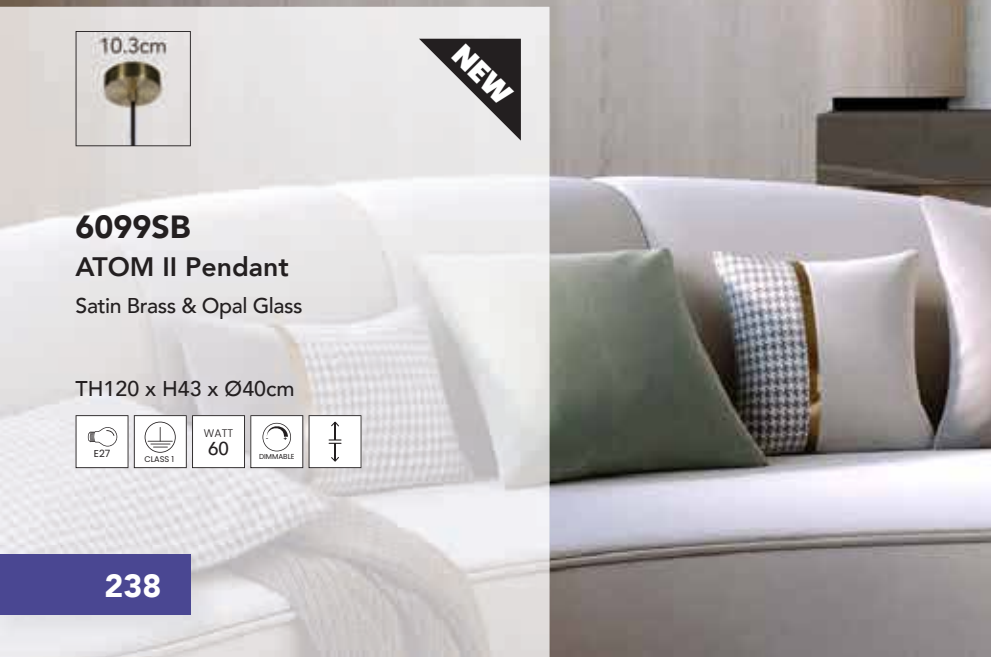

TH120 x H27 x Ø25cm

**6066**  
ATOM Pendant  
Satin Silver Metal & Opal Glass

TH120 x H27 x Ø25cm

**6077**  
ATOM Pendant  
Satin Silver Metal & Opal Glass

TH120 x H33 x Ø30cm

**6099SB**  
ATOM II Pendant  
Satin Brass & Opal Glass