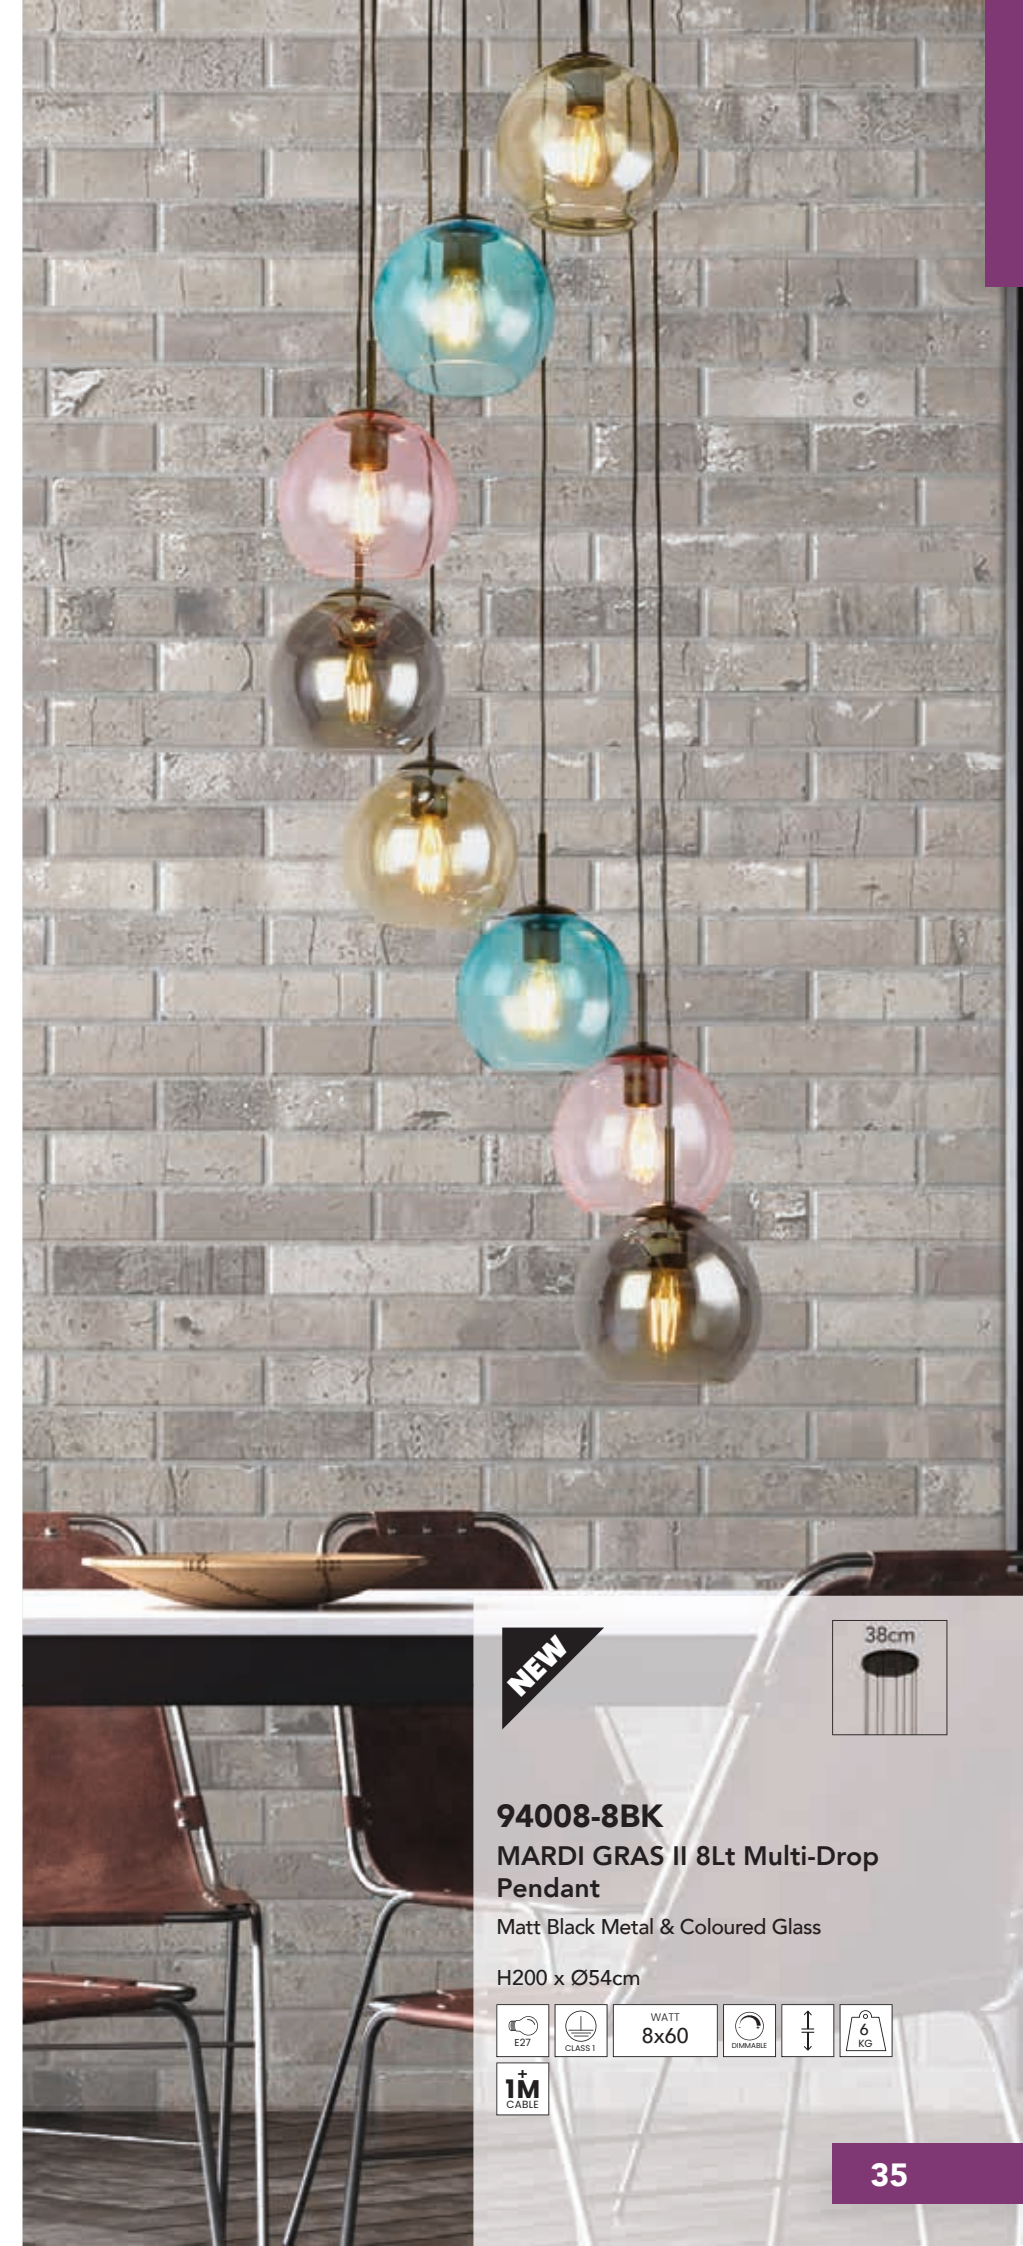

8135-5SS
MARDI GRAS 5Lt Multi-Drop
Pendant

Satin Silver Metal & Coloured Glass

H120 x Ø50cm

“ Soft lights to add a
statement to any room. ”