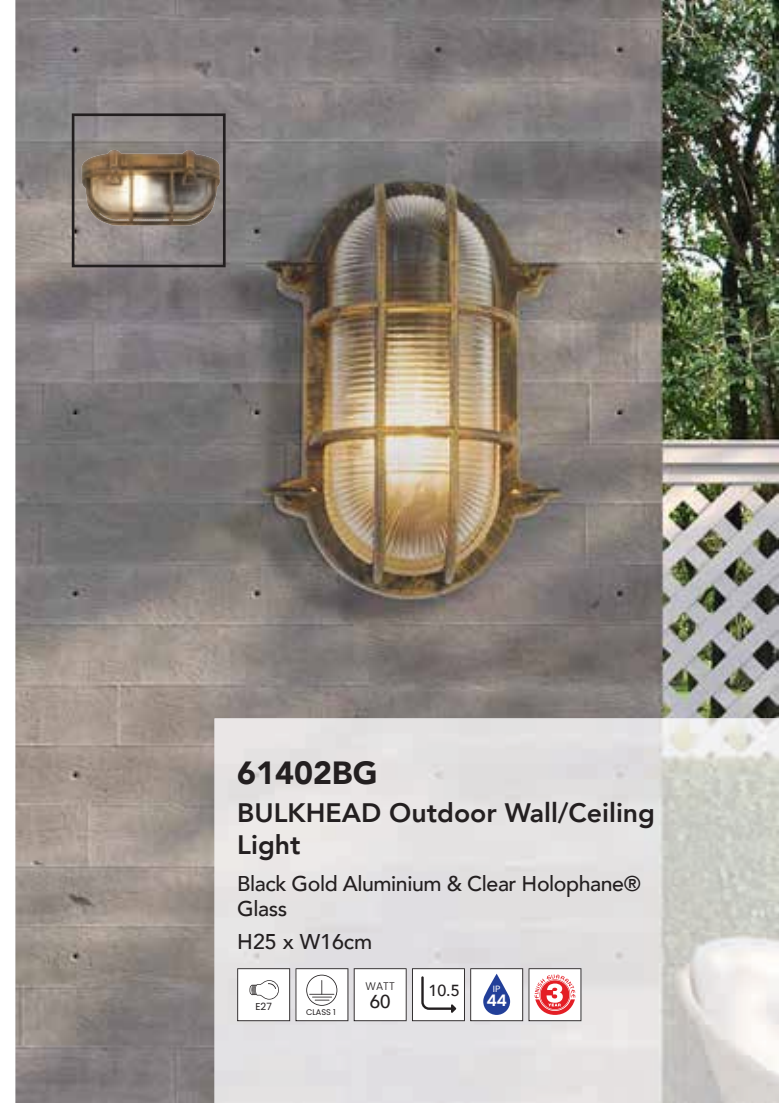

61402BG
BULKHEAD Outdoor Wall/Ceiling Light
Black Gold Aluminium & Clear Holophane® Glass
H25 x W16cm

E27 CLASS 1 WATT 60 10.5 44 3