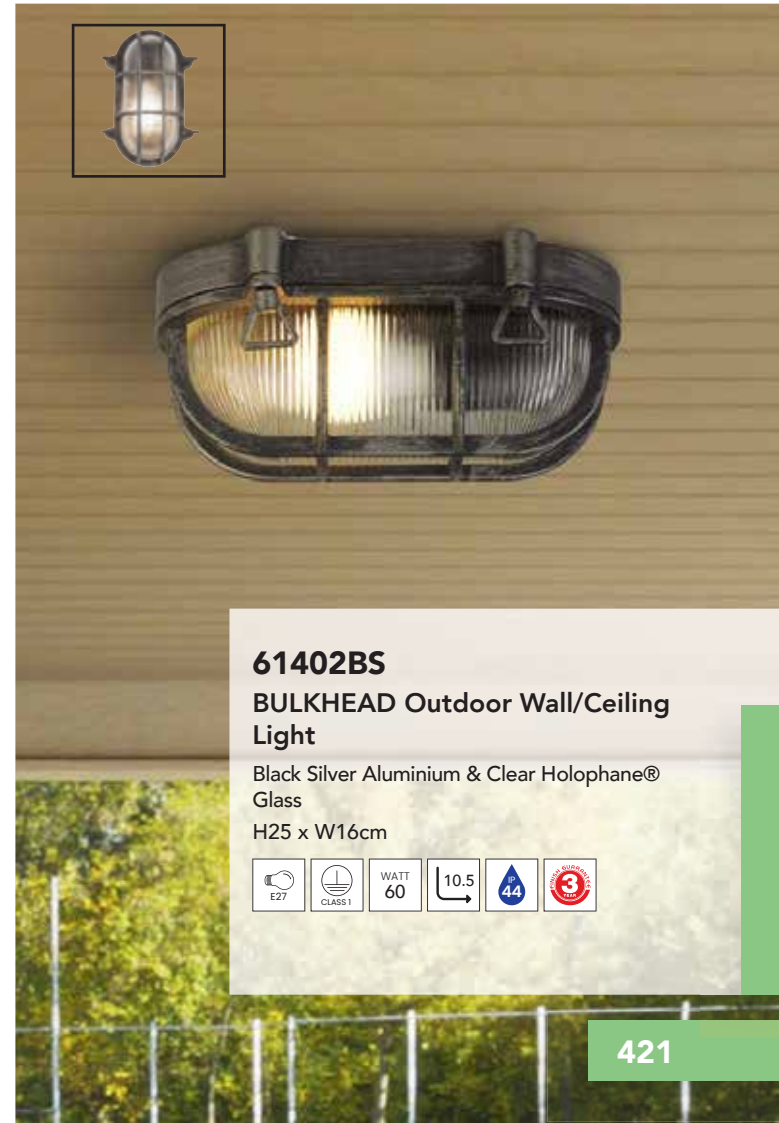

61402BS
BULKHEAD Outdoor Wall/Ceiling Light
Black Silver Aluminium & Clear Holophane® Glass
H25 x W16cm

E27 CLASS 1 WATT 60 10.5 44 3