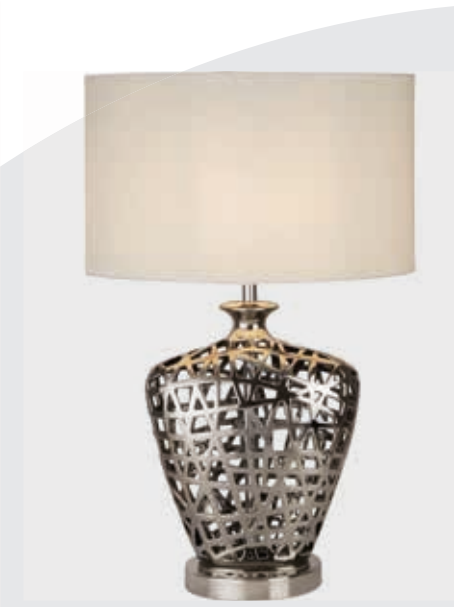

4852CC
EU4852CC
NETWORK Table Lamp
Ceramic Chrome & White Fabric Oval Shade

H57 x W20 x L36cm