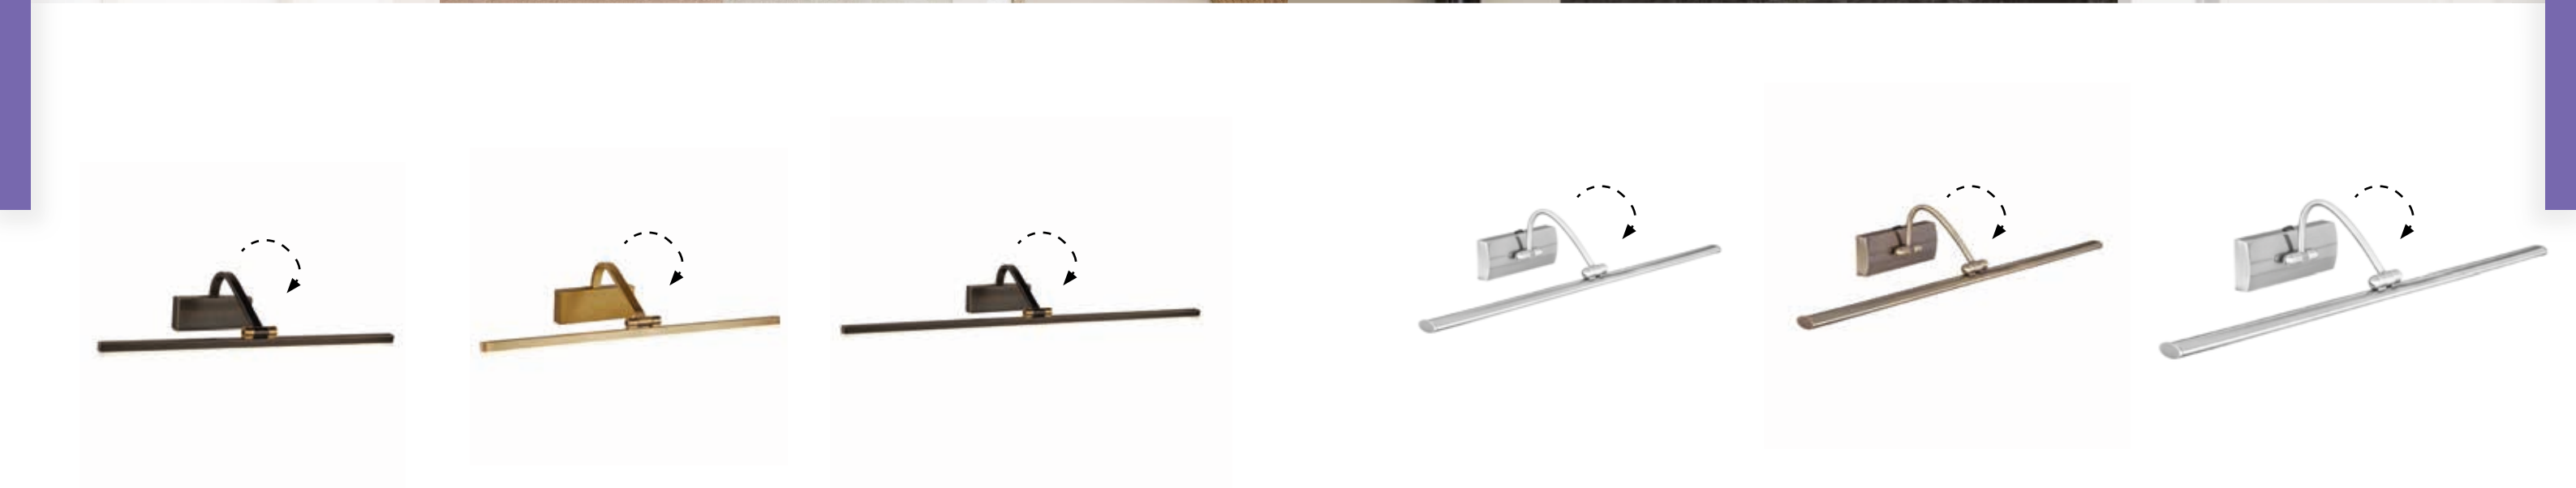

5551-51BG
BILBAO Picture Light
Black & Brushed Gold Metal

H11 x L51cm

5551-51SB
BILBAO Picture Light
Satin Brass Metal

H11 x L51cm

5551-70BG
BILBAO Picture Light
Black & Brushed Gold Metal

H11 x L70cm

2984-51SS
BARCELONA Picture Light
Satin Silver Metal

H11 x L38cm

2984-51AB
BARCELONA Picture Light
Antique Brass Metal

H11 x L38cm

2982-81SS
BARCELONA Picture Light
Satin Silver Metal

H11 x L64cm