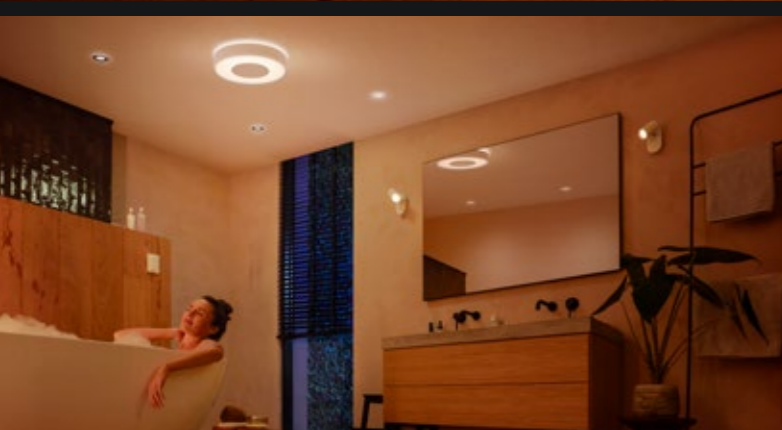

Philips Hue Xamento

Xamento

RGB 2000–6500 K, 16 million colors
Lifetime: 25000 hours
Light source included

Hue White and Color Ambiance

⊕ – IP44

Metal/Synthetic