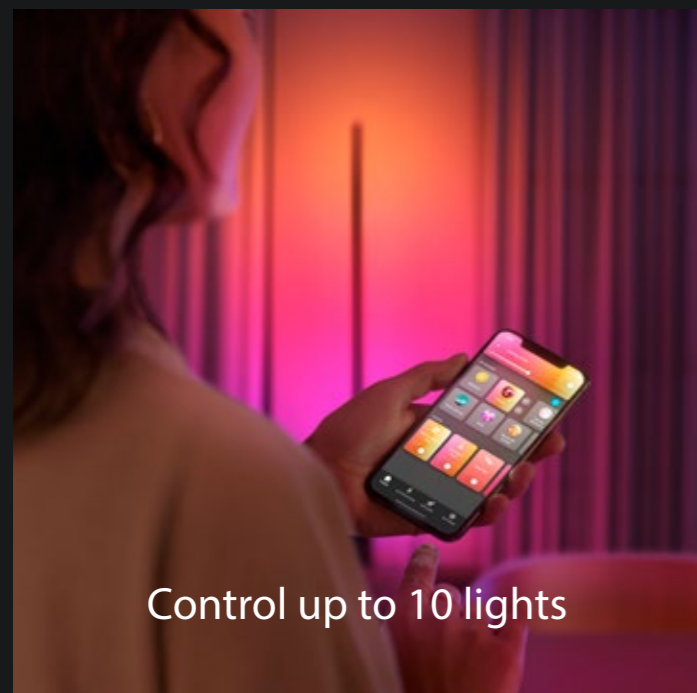

Unlock the full experience

Adding a Philips Hue Bridge activates the built-in Zigbee network — a more advanced way to control your lights — and unlocks the full suite of smart lighting

Which option is best for you?

Philips Hue with Bluetooth

Easy start to smart light

Add up to 10 Hue smart lights to your room and control them all with the Philips Hue app while within ca 10 meters of the lights.

Create the right atmosphere in one room

Set the right light for every moment

Control up to 10 lights

Control with your voice

Philips Hue Bridge

Unlock the full power of smart lighting

Add a Philips Hue Bridge to your Hue smart lighting system to expand your range of control. It is the heart of your system, managing all your smart LED lights and storing your customised settings – and giving you full control over your smart lights via the Hue app.

Control lights in your entire home and outdoor space

Set up smart accessories

Create smart light routines

Sync light with movies, music and games

Secure your home

Lights turn on automatically as you arrive