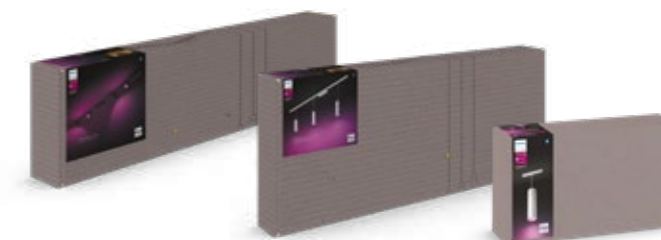

Philips Hue Perifo

Perifo

RGB 2 000–6 500 K, 16 million colors
Lifetime: 25 000 hours
Light source included

Hue White and Color Ambiance

⊕ – IP20

Metal