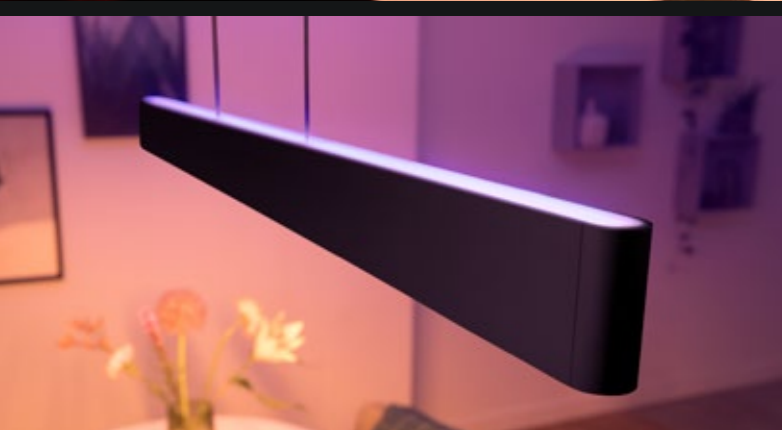

Philips Hue Ensis/Flourish