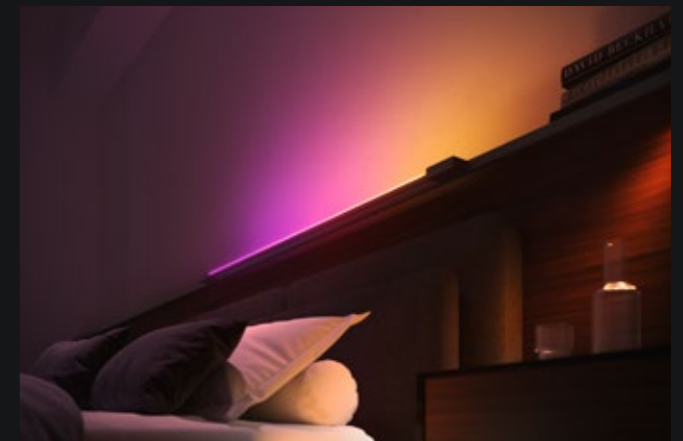

Philips Hue Perifo

Minimalist design, maximum potential

Perifo smart track lighting gives you full control over the way you illuminate your space. Sleek, chic and made for any space. Straight lines and sophisticated fixtures make Perifo track lighting a match for any interior design.

Because it isn't your typical track lighting – you can mount it on the ceiling and also on the wall. Once it's installed, you can start with the final touches: angling spotlights, lowering or raising pendant lights and more.