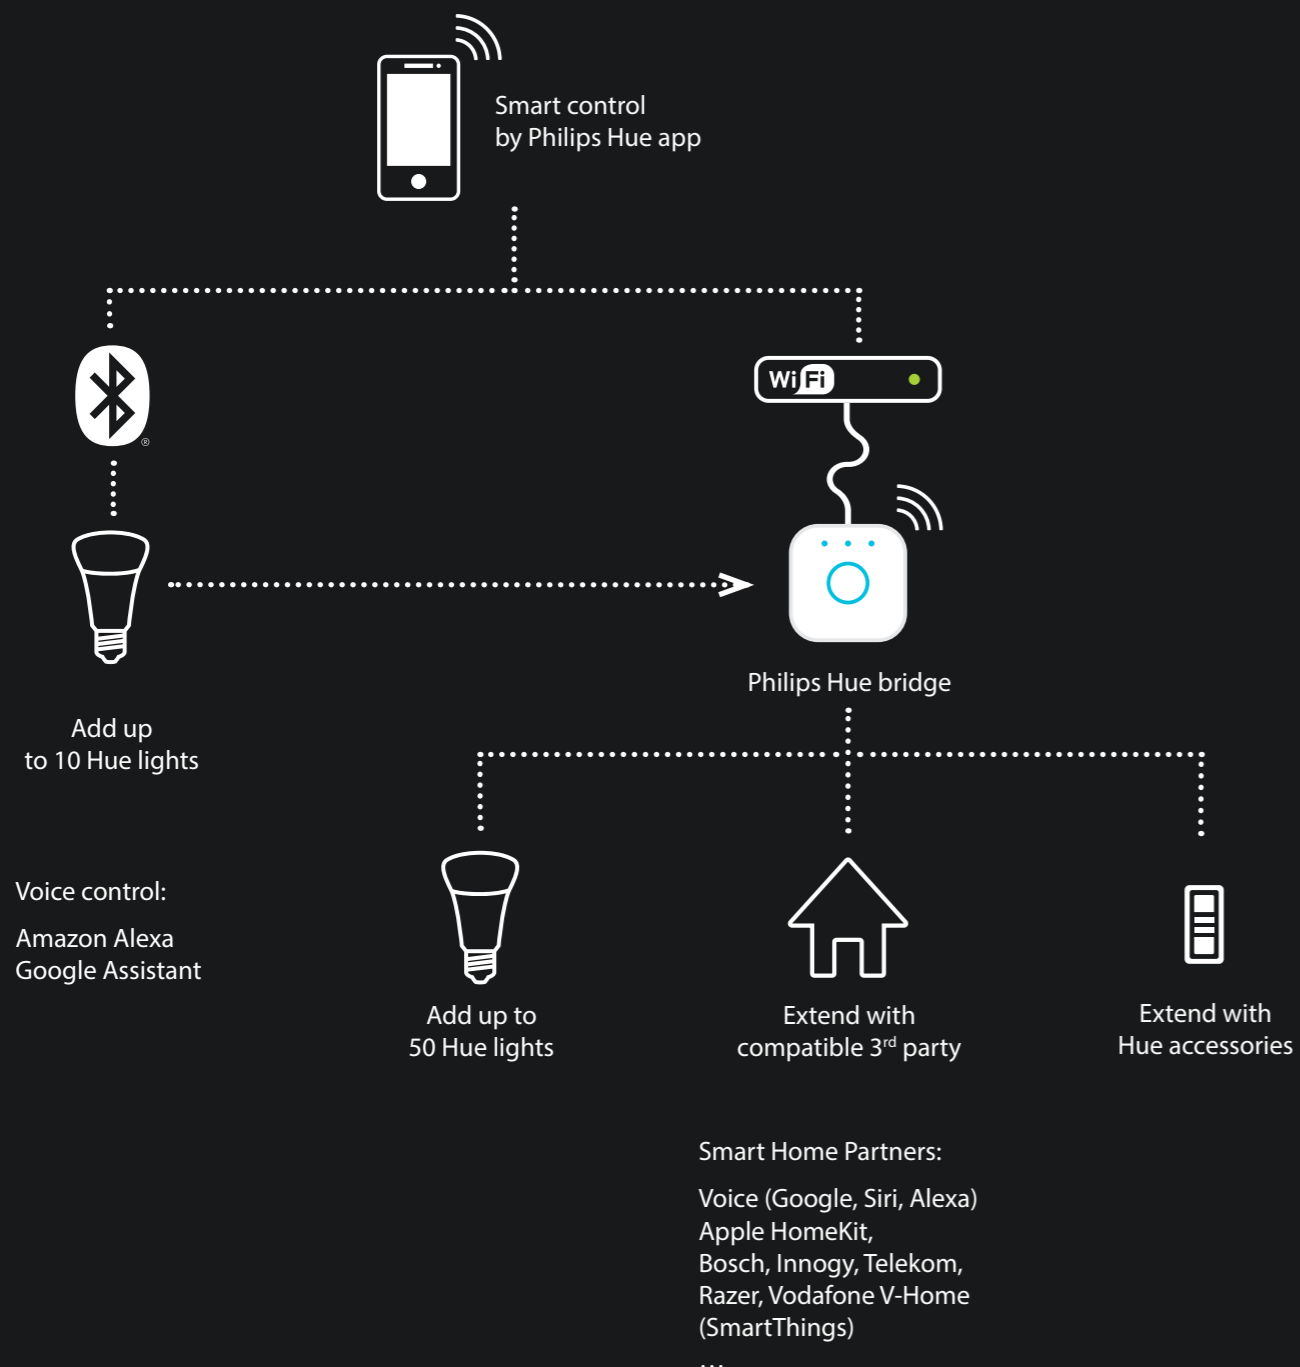

Set the right light for every moment

Control up to 10 lights

Control with your voice

Philips Hue Bridge

Unlock the full power of smart lighting

Add a Philips Hue Bridge to your Hue smart lighting system to expand your range of control. It is the heart of your system, managing all your smart LED lights and storing your customised settings – and giving you full control over your smart lights via the Hue app.

Control lights in your entire home and outdoor space

Set up smart accessories

Create smart light routines

Sync light with movies, music and games

Secure your home

Lights turn on automatically as you arrive

Philips Hue Basics

Setup of the system

Hue brings smart lighting to everyday homes, allowing anyone to create special moments and automate with light. Start with Philips Hue your way: Bluetooth or Bridge. And no worries: even if you start with a Bluetooth-controlled system, you can always add a Bridge.

Smart wireless hub: The Bridge

The bridge is the heart of your Philips Hue system that wirelessly connects your smart device to your Philips Hue lights. You can add up to 50 Philips Hue lights and 10 accessories to one bridge. Linked to your router, it also connects your system to the wider world via the Internet for out-of-home control and other smart features. The Philips Hue bridge is included in all Philips Hue Starter Kits, or you can buy it separately and simply build your own Philips Hue system.