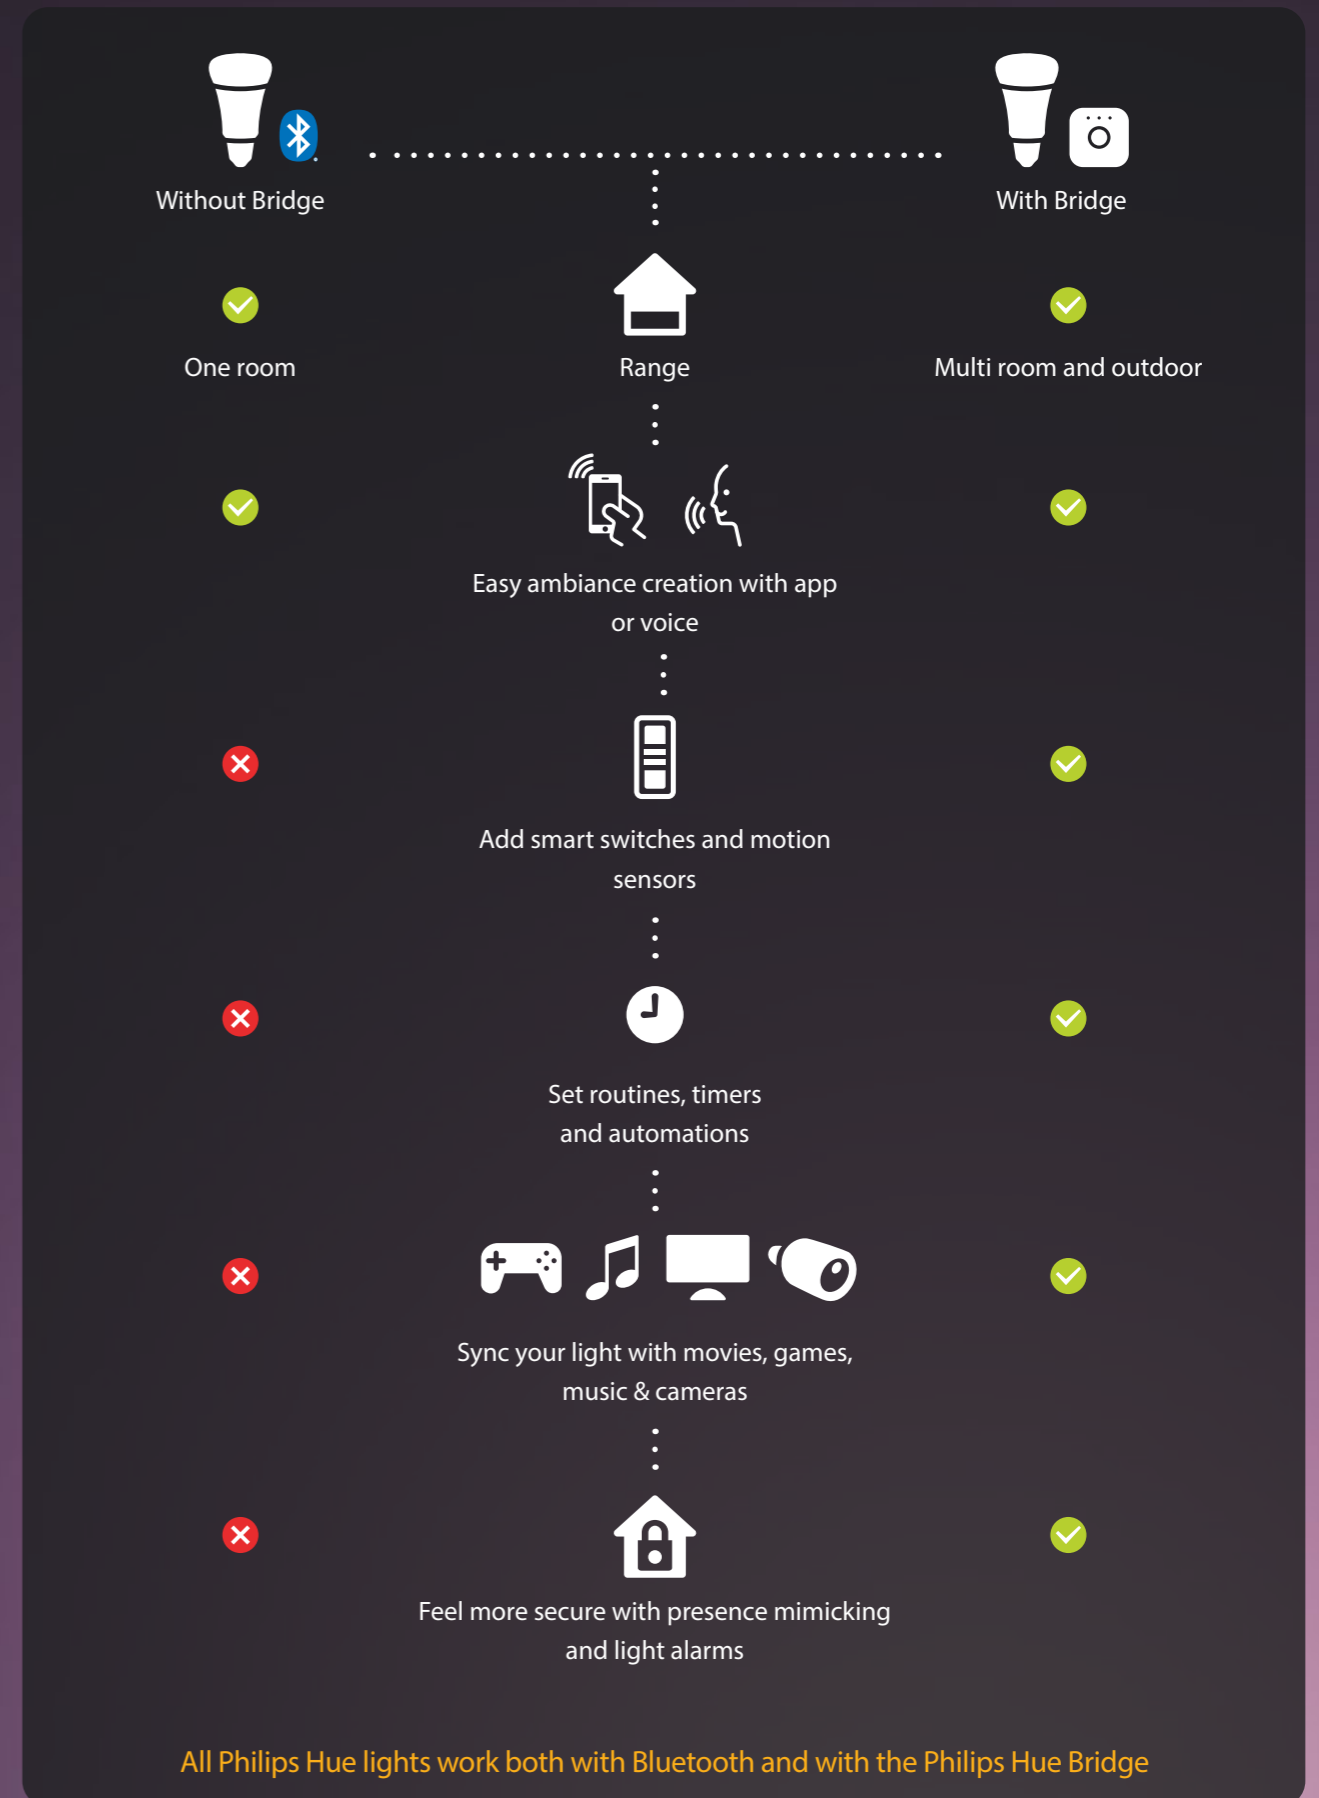

How Philips Hue works

The possibilities of Philips Hue smart lighting are endless, but the setup — whether with Bluetooth or the Bridge — is simple. Find out how Philips Hue works and how to get started with smart light.

The easy start to smart light

A Bluetooth-controlled system can control lights within Bluetooth range. Set the mood of a single room with any Philips Hue Bluetooth-compatible bulb and the Hue app, which controls up to 10 lights.

Unlock the full experience

Adding a Philips Hue Bridge activates the built-in Zigbee network — a more advanced way to control your lights — and unlocks the full suite of smart lighting

Which option is best for you?

Set the right light for every moment

Control up to 10 lights

Control with your voice

Philips Hue Bridge

Unlock the full power of smart lighting

Add a Philips Hue Bridge to your Hue smart lighting system to expand your range of control. It is the heart of your system, managing all your smart LED lights and storing your customised settings – and giving you full control over your smart lights via the Hue app.