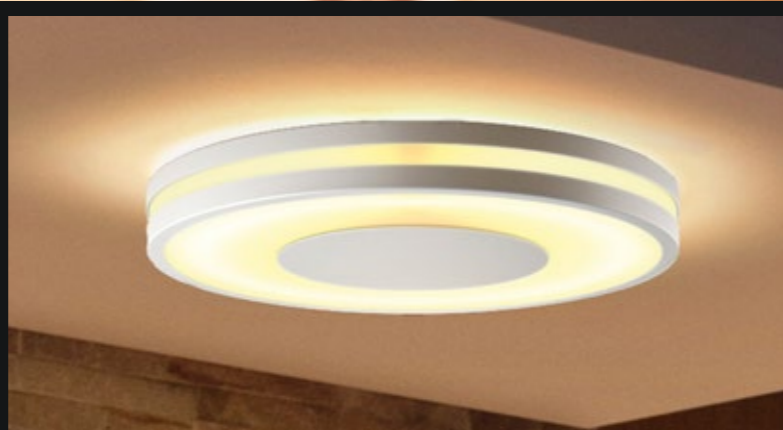

Being

2200–6500 K
Lifetime: 25000 hours
Light source included

Hue White Ambiance
220 V–240 V/50–60 Hz
22,5 W (ceiling lamp),
25 W (pendant),
2400 lm at 4000 K
⊕ – IP20
171 ↔ 391 ↗ 391 mm
Metal/Synthetic

Dimmer switch remote control included

Philips Hue Being