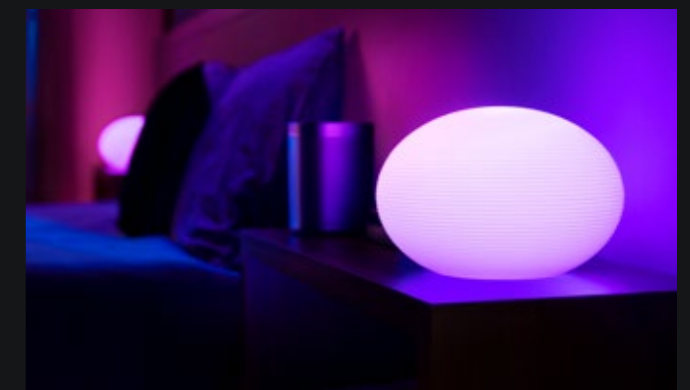

Color lights and Hue Bridge required

To see your lights react to music, you need color-capable Philips Hue smart lights and a Hue Bridge.