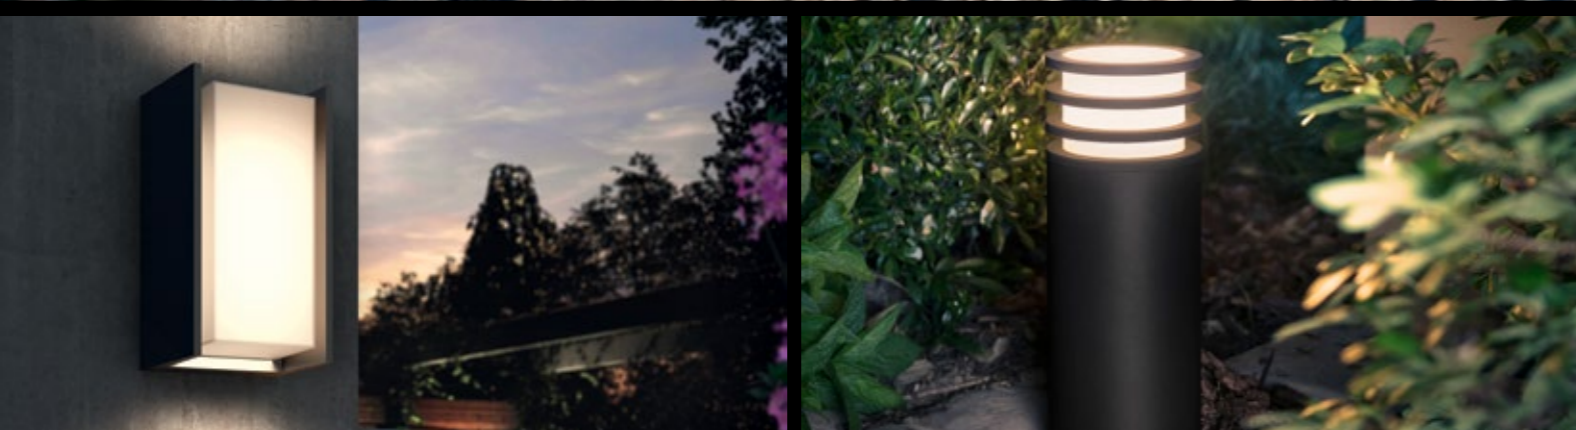

F Lucca/Tuar/Turaco

2700 K
Lifetime: 25000 hours
Light source included

Hue White
220 V–240 V/50–60 Hz
⊕ – IP44
Aluminium

Philips Hue
Lucca/Tuar/Turaco