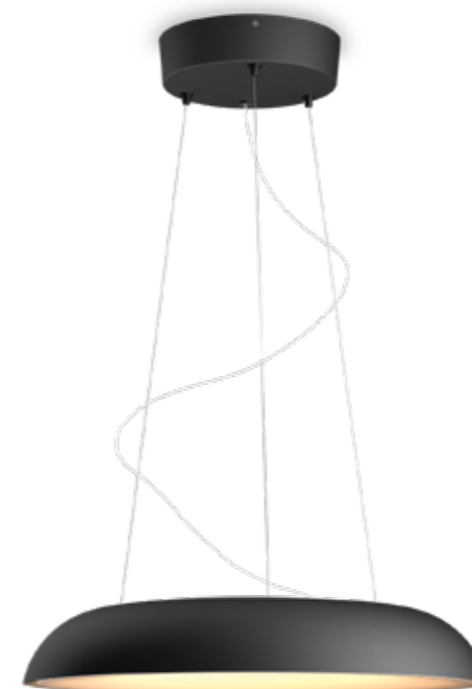

↑ 150 ↔ 95 mm (G93), ↑ 164 ↔ 72 mm (ST72)

↑ 192 ↔ 125 mm (G125)

Glass

All Philips Hue White Ambiance filament bulbs are featuring Bluetooth® and Zigbee technology

Philips Hue Amaze

8719514341098
Amaze pendant white