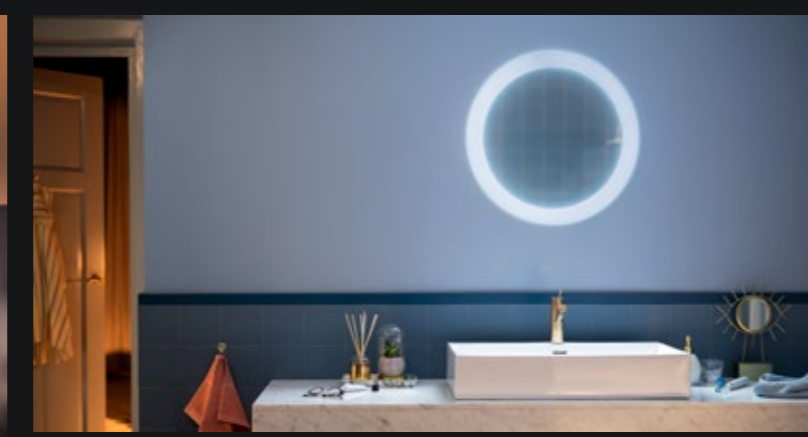

8719514341012
Struana ceiling lamp
1 95 ↔ 360 ↗ 360 mm

8718696176535
Devere M ceiling lamp white
1 84 ↔ 381 ↗ 381 mm

8718696176542
Devere L ceiling lamp white
1 84 ↔ 425 ↗ 425 mm

Dimmer switch remote control included