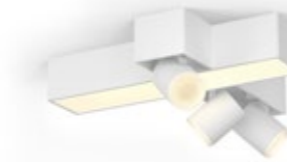

8718696176030
Centris 3Lcross ceiling lamp white
3 x 5,7 W GU10 + 25 W integrated;
2810 lm at 4000 K