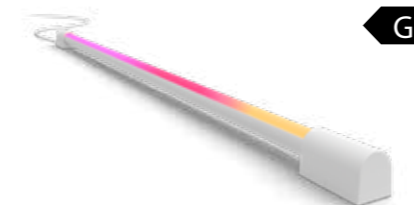

Philips Hue Play gradient light tube

Gradient light tube

Made to sit above or below the TV, the Play gradient light tube features a subtle design (and two sizes!) that blends in with its surroundings — until you see its gradient of colorful light.

RGB 2000-6500 K, 16 million colors
Lifetime: 25000 hours
Light source included
Hue White and Color Ambiance
17,4 W (tube), 20 W (tube large)
1540 lm (tube), 1800 lm (tube large)
at 4000 K, – IP20, Aluminium

Requires Philips Hue Bridge
and Philips Hue Play sync box

8718696176290
Play gradient light tube white
↔ 877 ✓ 31 ↓ 34

8718696176313
Play gradient light tube large white
↔ 1377 ✓ 31 ↓ 34