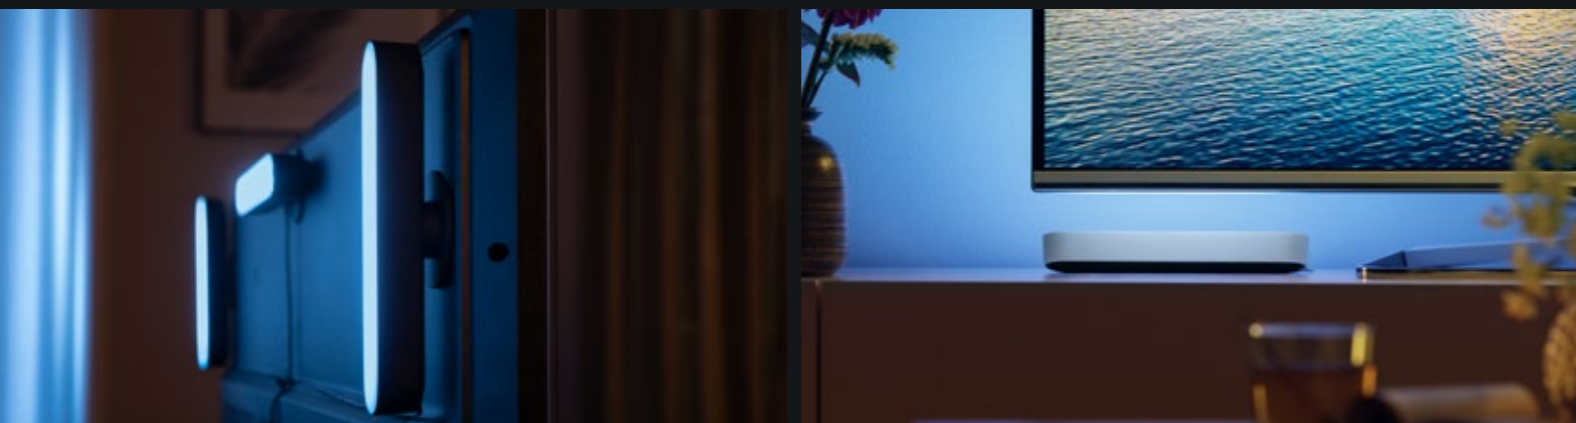

Philips Hue Play

8718696170809
Play extension pack white

8718696170748
Play single pack white

8718696170724
Play double pack black

8718696170793
Play double pack white

G Play

RGB 2200–6500 K, 16 million colors
Lifetime: 25000 hours
Light source included

Hue White and Color Ambiance
6,7 W, 500 lm at 4000 K
⊕ – IP20
Synthetic