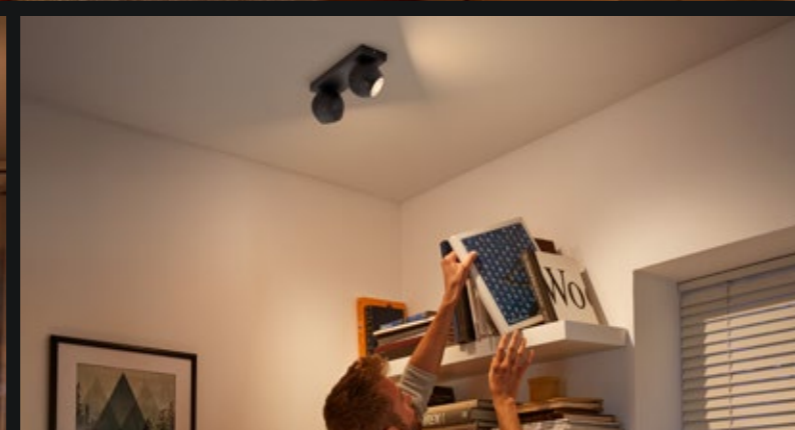

Dimmer switch remote control included

Philips Hue Runner

8719514339224
Buckram single spot white

8719514339187
Buckram single spot extension white
Dimmer switch not included

8719514339064
Buckram double spot white