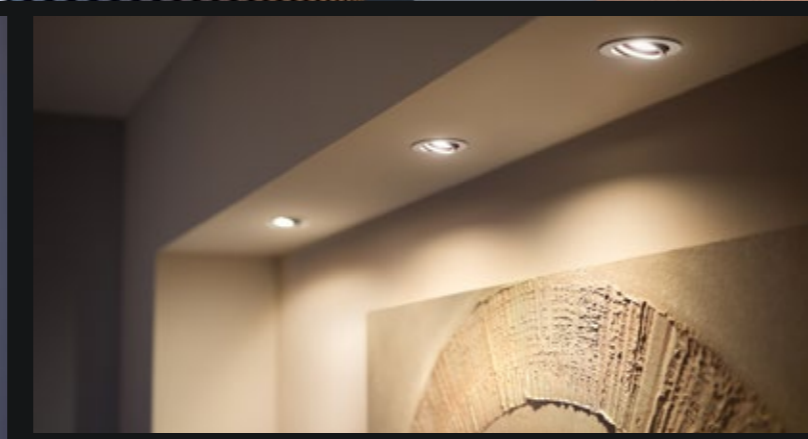

Aurette

2200–6500 K
Lifetime: 25000 hours
Light source included

Hue White Ambiance
⊖ – IP20
Aluminium

Dimmer switch remote control included

8719514338586
Milliskin recessed extension aluminium

8719514338609
Milliskin recessed extension white