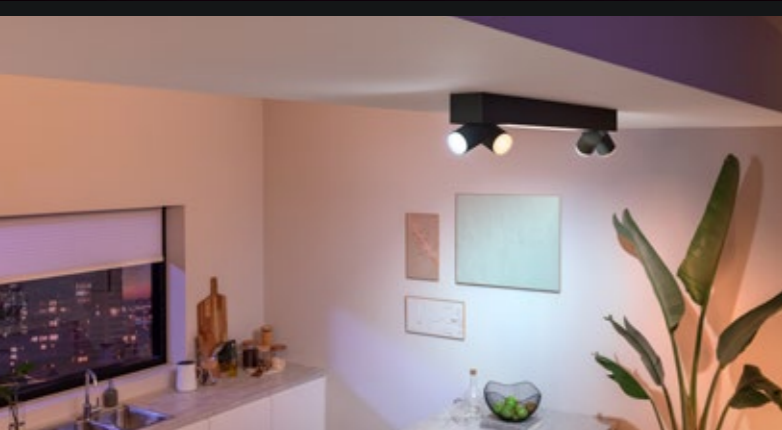

Philips Hue Centris

Centris

RGB 2000–6500 K, 16 million colors
Lifetime: 15000 hours
Light source included

Hue White and Color Ambiance
⊕ – IP20
Aluminium