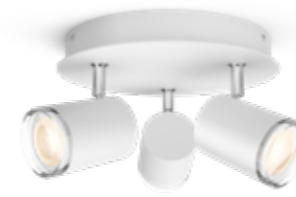

Dimmer switch remote control included

Adore

2200–6500 K
Lifetime: 30000 hours
Light source included

Hue White Ambiance

⊕ – IP44

Metal/Aluminium/Glass/Synthetic

Philips Hue Adore

8719514340916
Adore plate white
1 120 → 275 / 250 mm
3 × 5,5 W, 230 V,
3 × 350 lm at 4000 K