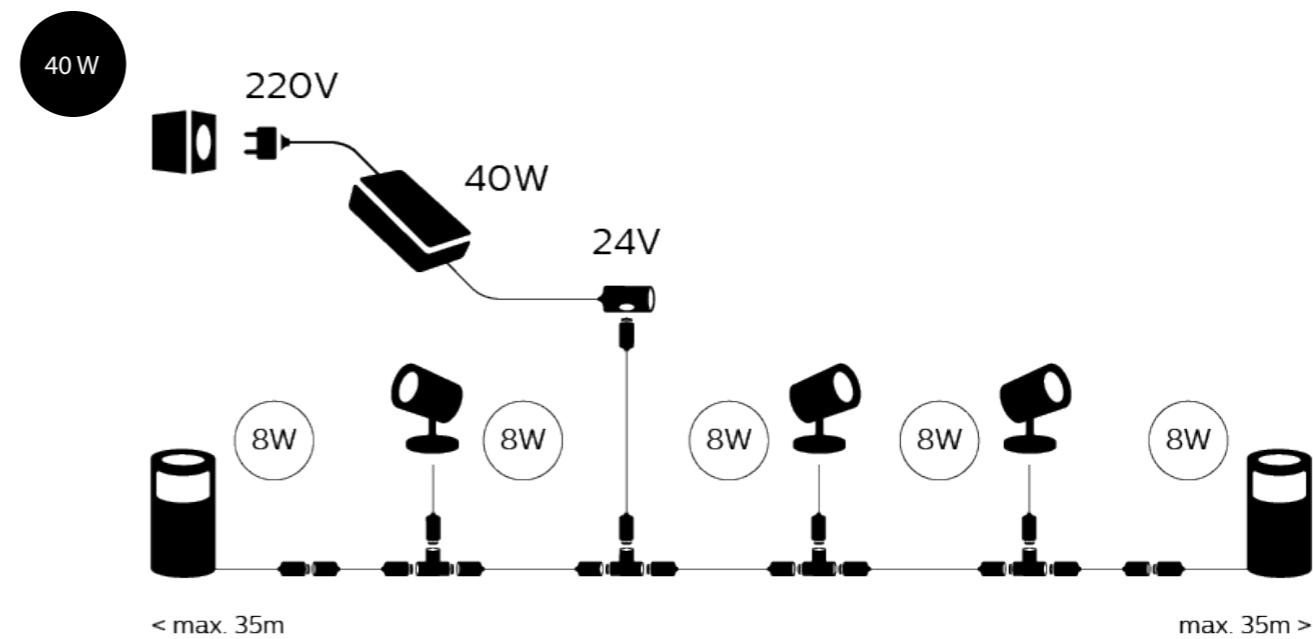

Philips Hue Low volt accesories

Examples of possible Low volt setups