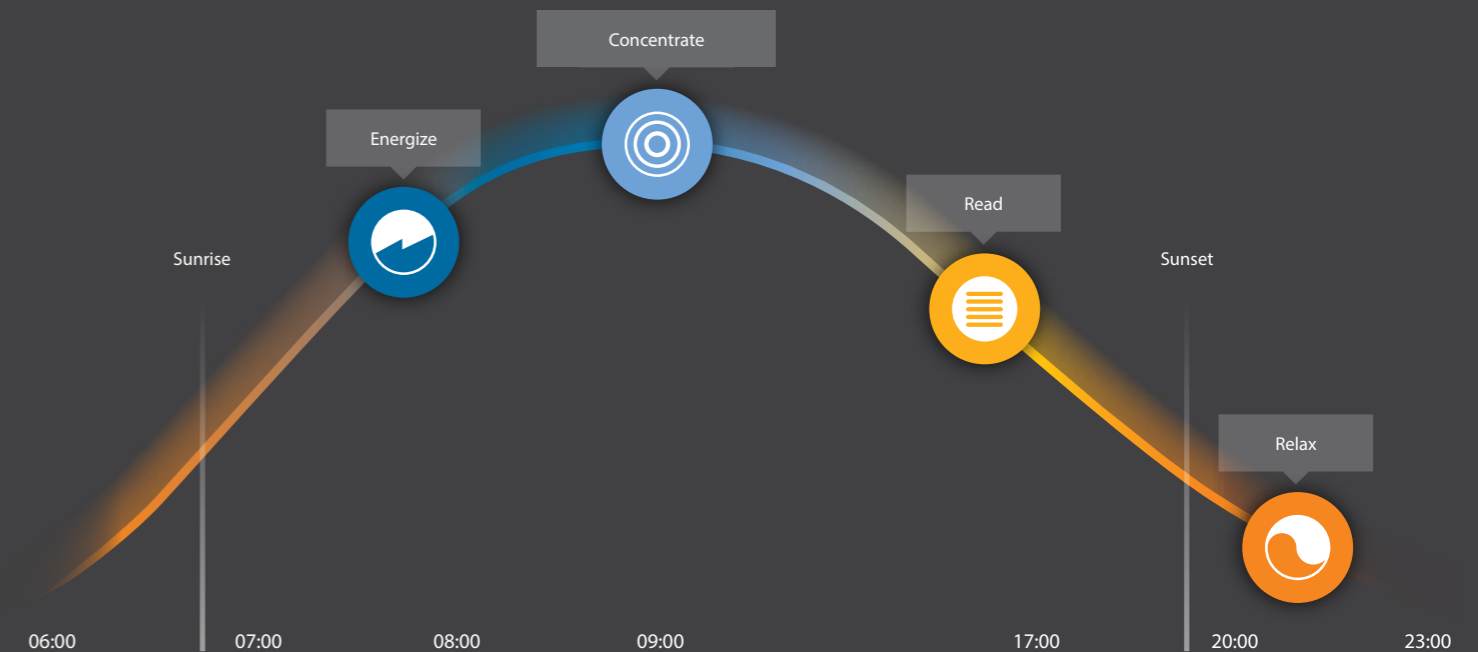

Relax, read, concentrate and energize with light recipes

Light influences our mood and behavior. Philips Hue can help you to customize your daily routines into moments you can enjoy. Skip your morning coffee and get ready for the day with cool, bright white daylight that helps to energize your body and mind. Stay focussed with finely tuned bright white light. Or put your feet up and relax with a soft glow of white light for the perfect end of the day.

Improve the functionality by adding a Hue Bridge Expand your range of control. Add more lights to even the furthest corners of your home.

Boost your energy

Use light to amp up the energy in your home. With its cool white light, the Energize light scene helps you add a little pep to your morning or an extra punch to your workout.

Sharpen your focus

When you need to get things done, Philips Hue can help you direct your full attention to the task at hand. Set the Concentrate light scene to stay focused and keep your head in the game.

Read with ease

Curl up with a good book under the right light. With the Read light scene, Philips Hue adjusts the light from cool to warm for the perfect shade of white, allowing you to comfortably flip through the pages.

Relax your mind

Finding the time to unwind can prove difficult. When you finally do get a moment to yourself, set Philips Hue to the subtle, soft light of the Relax scene and take your tranquility to the next level.