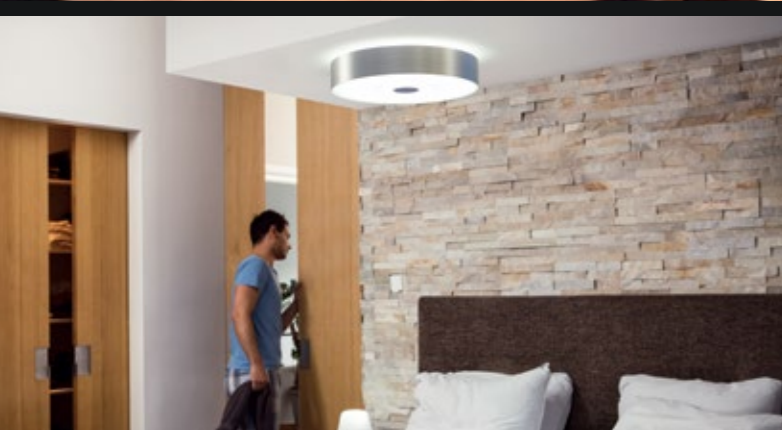

8719514341319
Fair pendant white