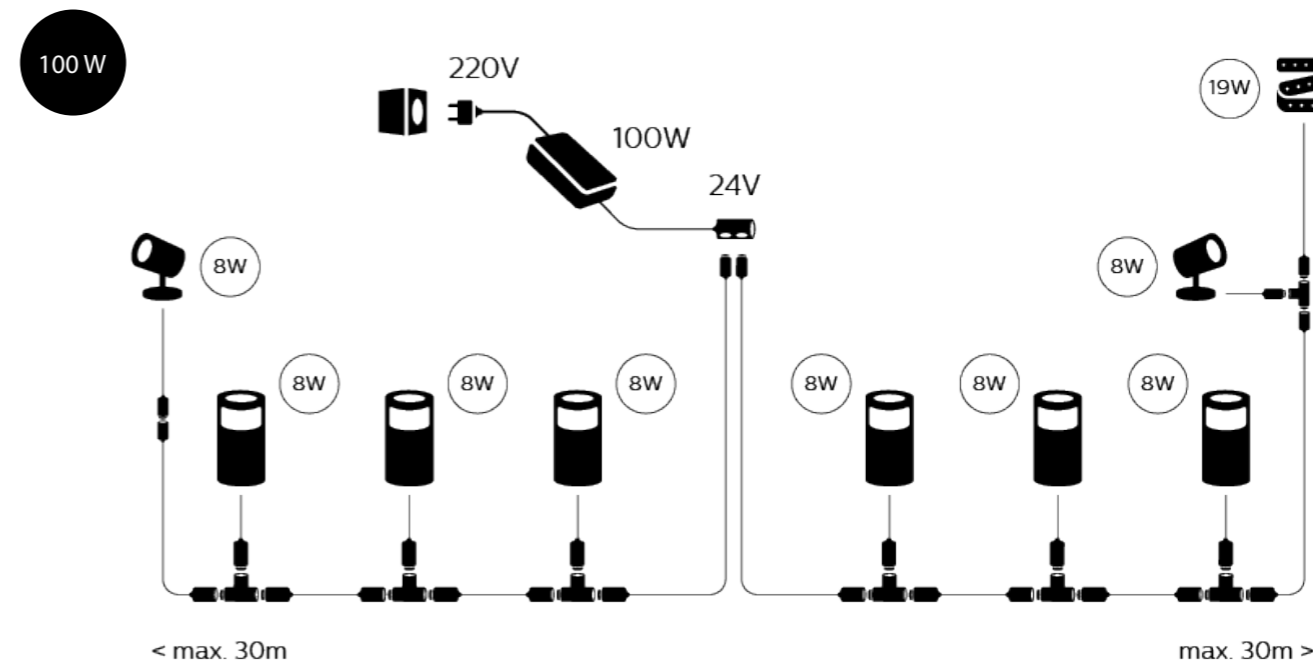

Philips Hue Low volt accesories

Examples of possible Low volt setups