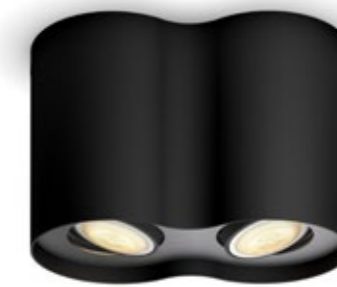

Philips Hue Wellness/Wellner

Philips Hue Pillar

8719514338449
Pillar single spot black

8719514338524
Pillar single spot extension black
Dimmer switch not included

8719514338425
Pillar double spot black

8719514338487
Pillar single spot white