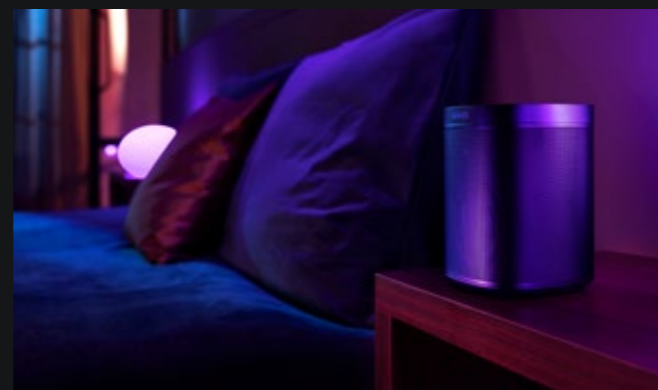

Hear, see, and feel the music

Music is an emotional experience. Whatever you listen to, you feel. By syncing your lights to a song, you can create your own personal mood music — no matter the genre.