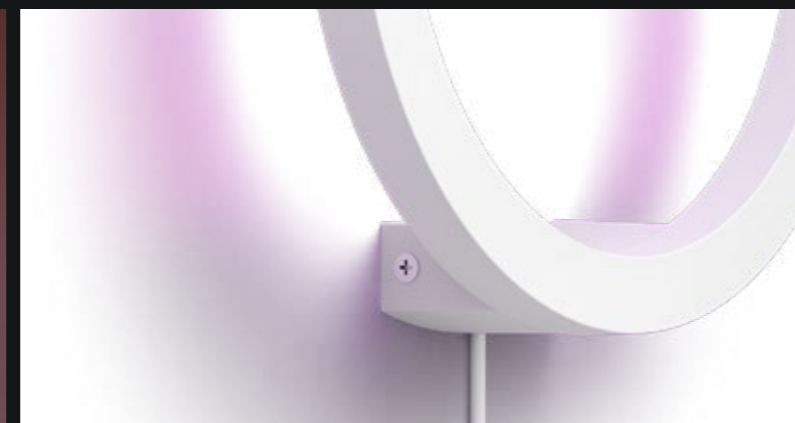

8719514343382
Sana wall lamp black
1 255 → 255 / 52 mm
20 W, 1500 lm at 4000 K