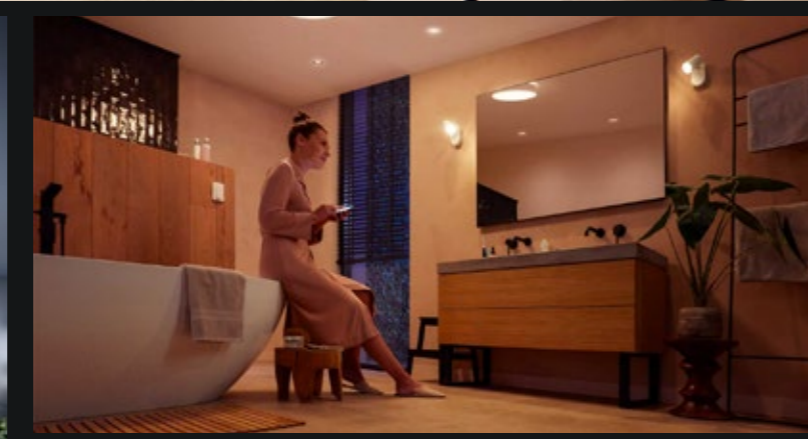

Philips Hue Devere/Struana

Devere/Struana

2200–6500 K
Lifetime: 25000 hours
Light source included

Hue White Ambiance
220 V–240 V/50–60 Hz
32 W, 2400 lm (Struana),
19,2 W, 2450 lm (Devere M), 4300 lm,
33,5 W (Devere L) at 4000 K
⊕ – IP44
Synthetic (Struana), Metal/Synthetic (Devere)