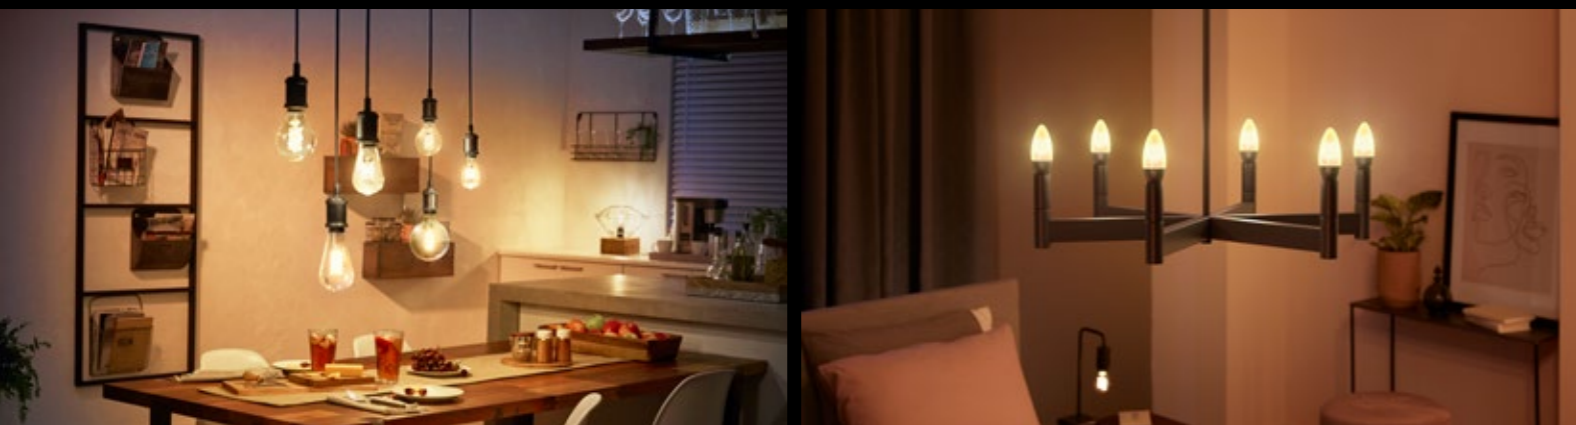

Philips Hue Filaments

Philips Hue White Filament

550 lm (E27), 300 lm (E14)
White 2100 K
Lifetime: 15000 hours

220 V – 240 V/50 – 60 Hz

⊕ – IP20

↓ 115 ↔ 60 mm (A60), ↓ 150 ↔ 95 mm (G93),
↓ 135 ↔ 60 mm (ST64), ↓ 170 ↔ 72 mm (ST72),
↓ 180 ↔ 125 mm (G125), ↓ 117 ↔ 39 mm (E14)
Aluminium/Glass

All Philips Hue White bulbs are featuring Bluetooth® and Zigbee technology