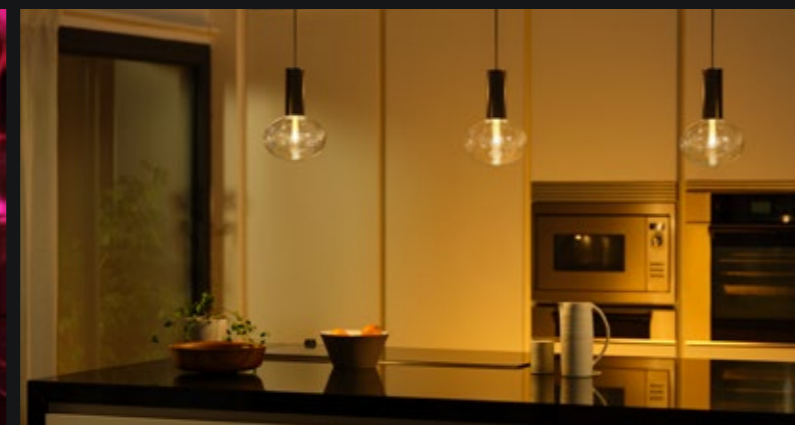

Philips Hue Lightguide bulb