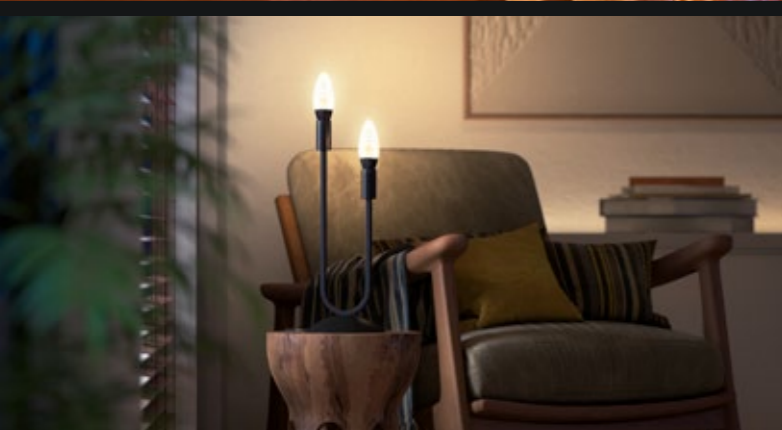

Philips Hue White Ambiance Filaments