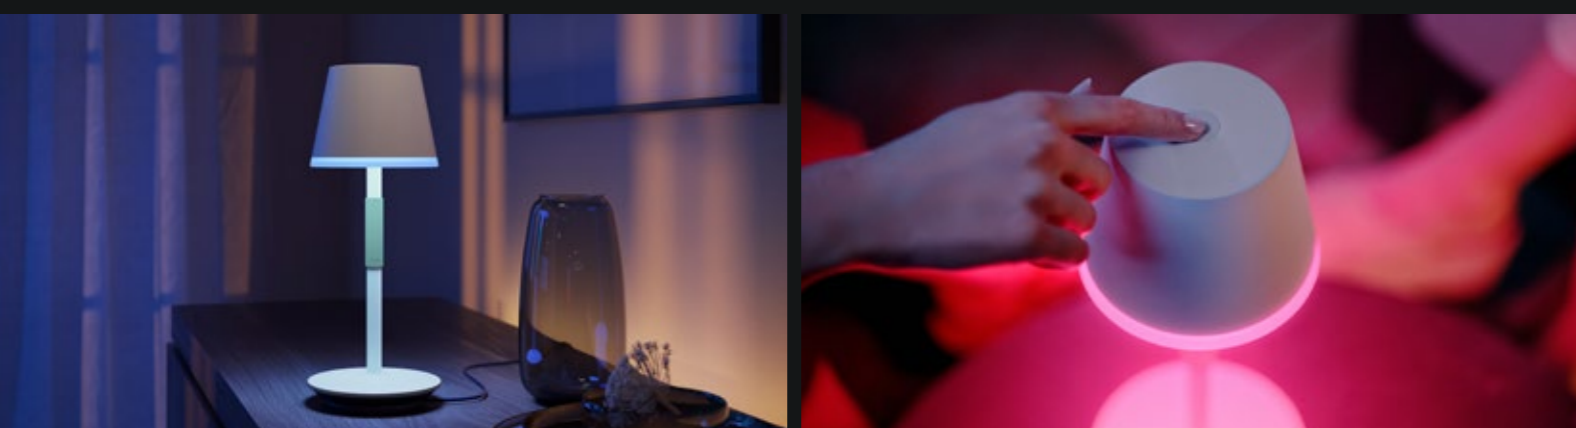

Philips Hue Go portable lamp