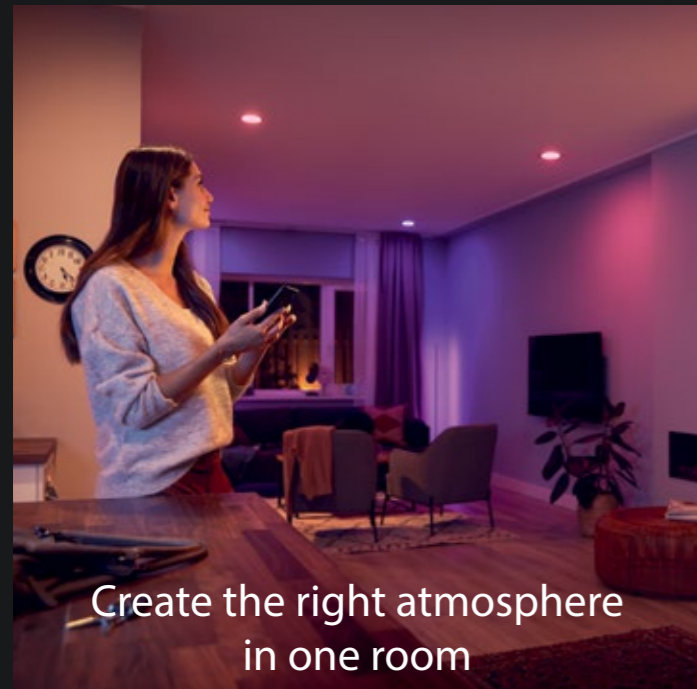

Unlock the full experience

Adding a Philips Hue Bridge activates the built-in Zigbee network — a more advanced way to control your lights — and unlocks the full suite of smart lighting

Which option is best for you?

Philips Hue with Bluetooth

Easy start to smart light

Add up to 10 Hue smart lights to your room and control them all with the Philips Hue app while within ca 10 meters of the lights.

Create the right atmosphere in one room

Set the right light for every moment

Control up to 10 lights

Control with your voice

Philips Hue Bridge

Unlock the full power of smart lighting

Add a Philips Hue Bridge to your Hue smart lighting system to expand your range of control. It is the heart of your system, managing all your smart LED lights and storing your customised settings – and giving you full control over your smart lights via the Hue app.