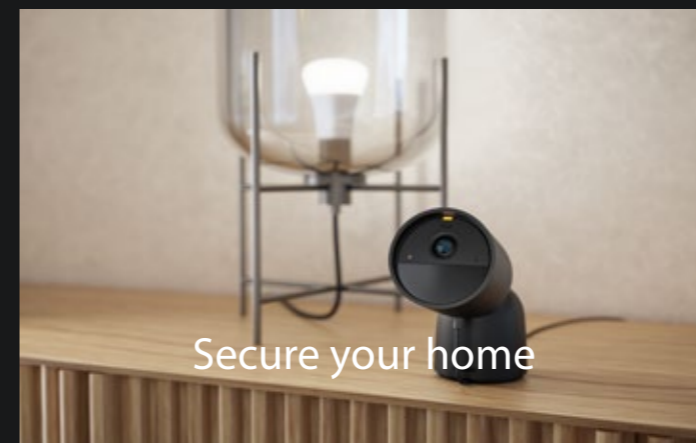

Set the right light for every moment

Control up to 10 lights

Control with your voice

Philips Hue Bridge

Unlock the full power of smart lighting

Add a Philips Hue Bridge to your Hue smart lighting system to expand your range of control. It is the heart of your system, managing all your smart LED lights and storing your customised settings – and giving you full control over your smart lights via the Hue app.

Control lights in your entire home and outdoor space

Set up smart accessories

Create smart light routines

Sync light with movies, music and games

Secure your home

Lights turn on automatically as you arrive

Philips Hue Basics

Setup of the system

Hue brings smart lighting to everyday homes, allowing anyone to create special moments and automate with light. Start with Philips Hue your way: Bluetooth or Bridge. And no worries: even if you start with a Bluetooth-controlled system, you can always add a Bridge.

Smart wireless hub: The Bridge

The bridge is the heart of your Philips Hue system that wirelessly connects your smart device to your Philips Hue lights. You can add up to 50 Philips Hue lights and 10 accessories to one bridge. Linked to your router, it also connects your system to the wider world via the Internet for out-of-home control and other smart features. The Philips Hue bridge is included in all Philips Hue Starter Kits, or you can buy it separately and simply build your own Philips Hue system.