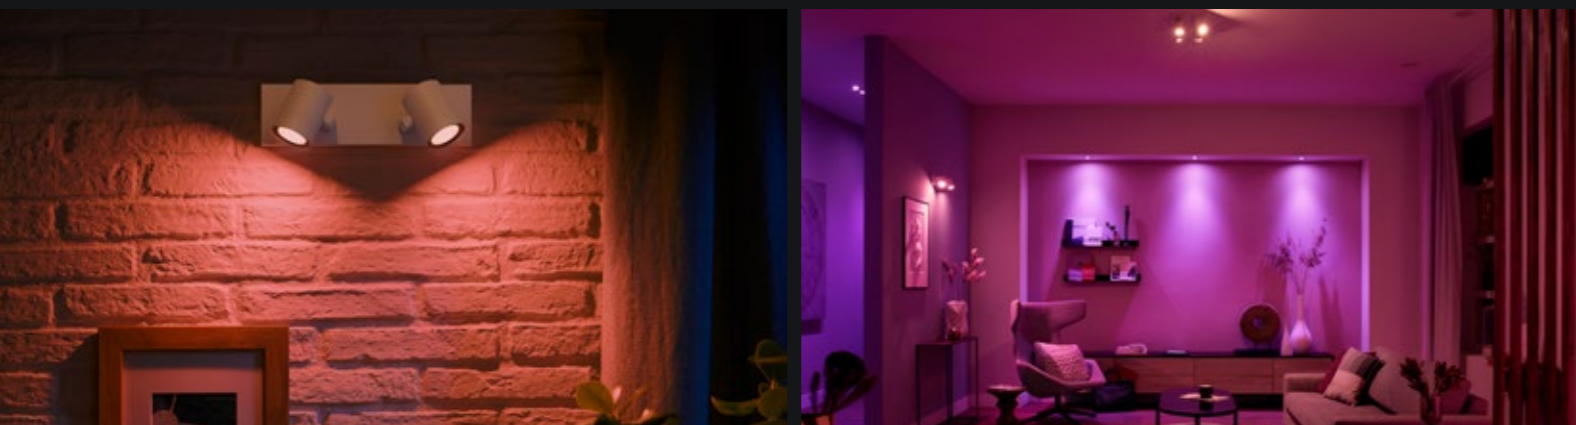

Argenta

RGB 2200–6500 K, 16 million colors
Lifetime: 25000 hours
Light source included

Hue White and Color Ambiance
220 V–240 V/50–60 Hz, GU10

⊕ – IP20
Metal