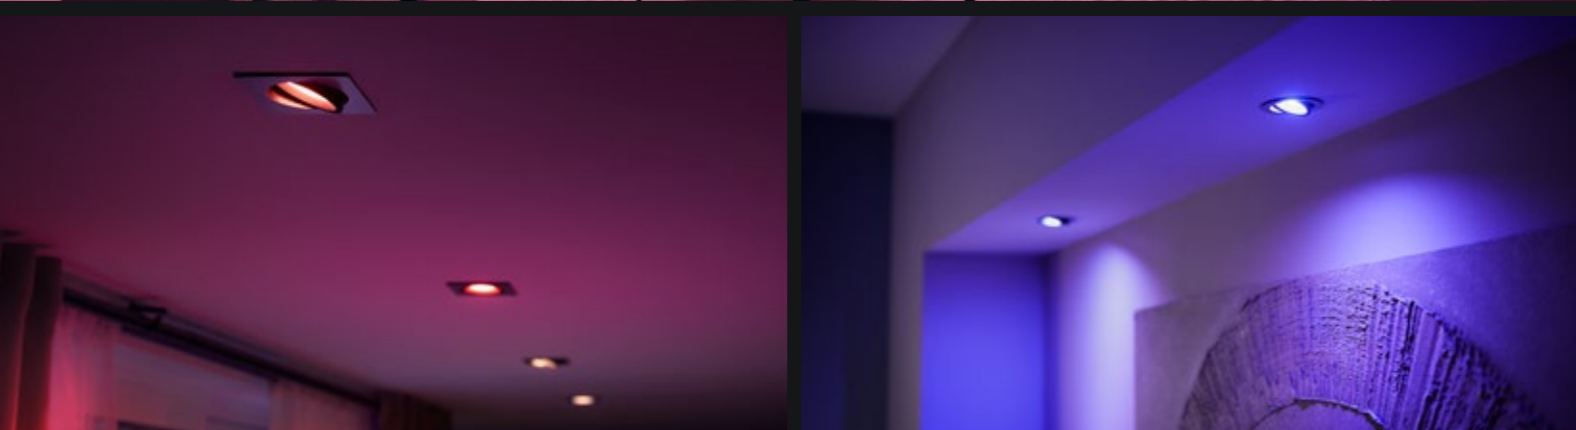

Philips Hue Centura

Centura

RGB 2 200–6 500 K, 16 million colors
Lifetime: 25000 hours
Light source included

Hue White and Color Ambiance
220 V–240 V/50–60 Hz, GU10
⊕ – IP20
↔ 90 / 90 mm
cut-out: 70 mm,
recessed: 100 mm
Synthetic