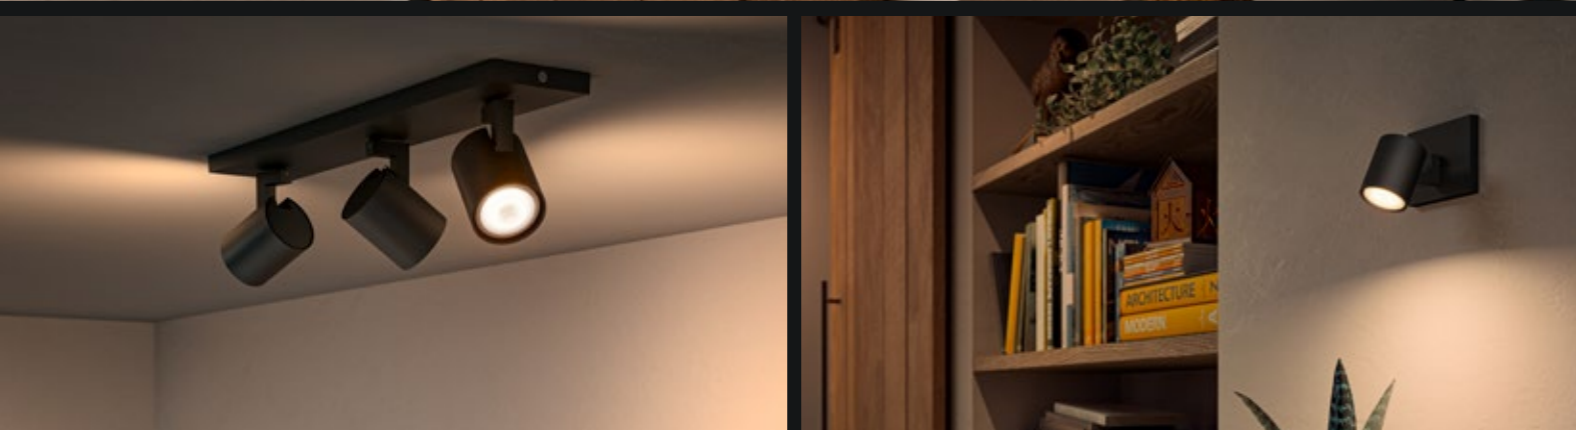

Runner

2200–6500 K
Lifetime: 15000 hours
Light source included

Hue White Ambiance
220 V–240 V/50–60 Hz
5 W, 350 lm (single),
2 x 5 W, 2 x 350 lm (double),
3 x 5 W, 3 x 350 lm (triple)
at 4000 K
⊕ – IP20
190 ↔ 110 ↗ 107 mm (single)
189 ↔ 305 ↗ 109 mm (double)
189 ↔ 480 ↗ 109 mm (triple)
Aluminium

Dimmer switch remote control included

Philips Hue Runner