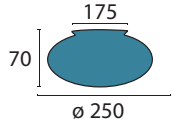

Glas 9-345/25 opal sm
Ø 250 mm, H 70 mm
opal matt
Griffrand 175 mm