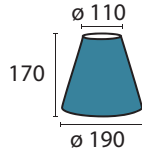

SCHIRME

Aufnahme E27 unten

Schirm 305 weiß
Ø unten 190 mm, Ø oben 110 mm
H 170 mm
weiß
Schraubringbefestigung