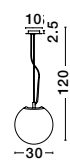

FROZEN - 9361742
Clear Glass & Acrylic Inside
Chrome Aluminium
LED E27 1x12 Watt 230 Volt
IP20 Bulb Excluded
D: 30 H: 120 cm