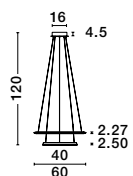

LYON - 8502961
 Matt White Aluminium
 & Crystal
 LED G9 6x5 Watt 230 Volt
 IP20 Bulb Excluded
 L: 46 H: 20 cm

Adjustable Height

NETUNO - 9312837

Triac Dimmable
 Chrome Aluminium & Crystal
 LED 36 Watt 230 Volt
 1980Lm 3000K IP20
 D1: 60 D2: 40 H: 120 cm