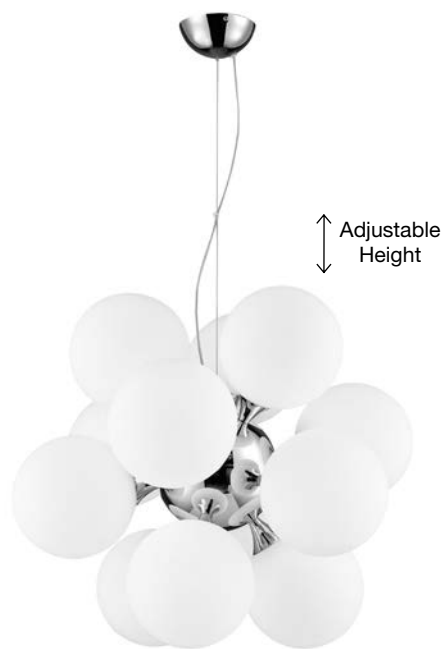

PALLONE - 51414424
Opal White Glass
Chrome Aluminium
LED E27 16x60 Watt 230 Volt
IP20 Bulb Excluded
D: 69 H: 26 H2: 150 cm