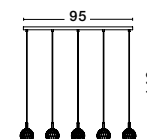

LARA - 8540404
Clear Glass
& Chrome Aluminium
LED G9 5x5 Watt 230 Volt
IP20 Bulb Excluded
D: 95 W: 12 H: 140 cm

Adjustable Height

GL 85404041