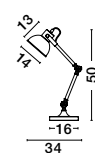

DUNIK - 6713001
White Metal
LED E14 1x5 Watt 230 Volt
IP20 Bulb Excluded
D: 14 H: 50 cm