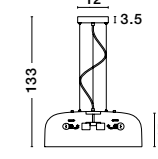

PERLETO - 926812

Metal & Acrylic Diffuser
Gold Leaf Outside
Matt White Inside
Black Fabric Wire
LED E27 2x12 Watt 230 Volt
IP20 Bulb Excluded
D: 35 H: 15 H2: 133 cm