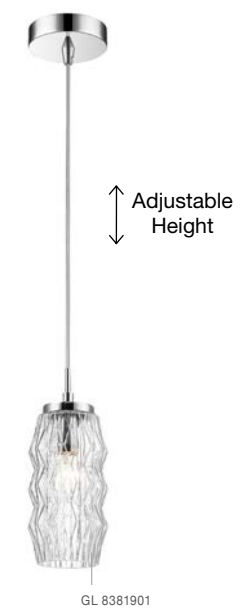

GL 8381901

LARA - 8540402
Clear Glass
& Chrome Aluminium
LED COB 5 Watt 230 Volt
480Lm 3000K IP20
D: 12 W: 12 H: 12 cm