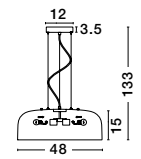

PERLETO - 526803

Metal & Acrylic Diffuser
Matt Black Outside
Matt White Inside
Black Fabric Wire
LED E27 3x12 Watt 230 Volt
IP20 Bulb Excluded
D: 48 H: 15 H2: 133 cm