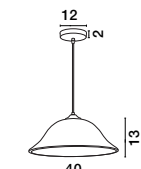

VINCA - 605805
Chrome Metal
Alabaster Glass
LED E27 1x12 Watt 230 Volt
IP20 Bulb Excluded
D: 40 H1: 13 H2: 100 cm