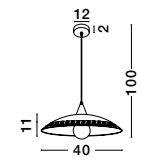

ANDRIA - 7326324
Chrome Metal
White Glass & Silver Iridescent
LED E27 1x12 Watt 230 Volt
IP20 Bulb Excluded
D: 40 H1: 11 H2: 100 cm