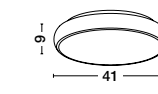

GAP - 8100982

Black Aluminium
Acrylic Diffuser
LED 38 Watt 230 Volt
2090Lm 3000K IP20
D: 41 H: 9 cm