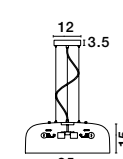

PERLETO - 826801

Metal & Acrylic Diffuser
Matt White Outside & Inside
White Fabric Wire
LED E27 2x12 Watt 230 Volt
IP20 Bulb Excluded
D: 35 H: 15 H2: 133 cm