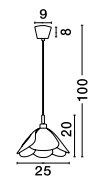

UDINE - 7204602

Green Silicon
Green Fabric Wire
Adjustable
LED E27 1x12 Watt 230 Volt
IP20 Bulb Excluded
D: 25 H1: 20 H2: 100 cm