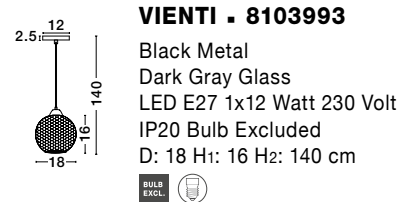

Adjustable Height

GL 91137111

MAROU - 9113711
 Smoky Gray Glass
 Matt Black Metal
 LED E27 1x12 Watt 230 Volt
 Bulb Excluded IP20
 D: 19.5 H1: 46.4 H2: 120 cm

BOHO - 8040602
 Rose Gold Glass & Metal
 LED E27 1x12 Watt 230 Volt
 IP20 Bulb Excluded
 D: 24 H1: 35 H2: 120 cm

BOHO - 8040402
 Rose Gold Glass & Metal
 LED E27 1x12 Watt 230 Volt
 IP20 Bulb Excluded
 D: 18 H1: 40 H2: 120 cm

BOHO - 8040601
 Chrome Glass & Metal
 LED E27 1x12 Watt 230 Volt
 IP20 Bulb Excluded
 D: 24 H1: 35 H2: 120 cm

BOHO - 8040201
 Chrome Glass & Metal
 LED E27 1x12 Watt 230 Volt
 IP20 Bulb Excluded
 D: 28 H1: 30 H2: 120 cm

Adjustable Height

GL 81039931

VIENTI - 8103993

Black Metal
Dark Gray Glass
LED E27 1x12 Watt 230 Volt
IP20 Bulb Excluded
D: 18 H: 16 H2: 140 cm