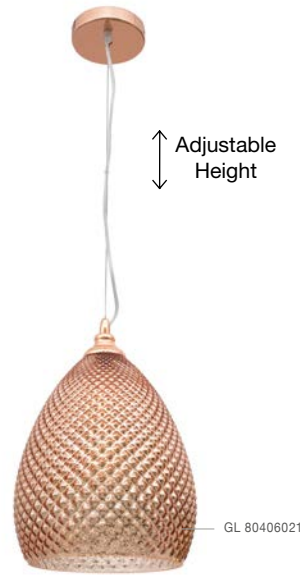

ZARLEY . 9066032

Brass Metal
Champagne Glass
LED E27 3x12 Watt 230 Volt
IP20 Bulb Excluded
D: 35.5 H: 120 cm

Adjustable Height

GL 92912511

MAGIO - 9291253
 Cognac Shadow Glass
 Brass Gold Metal
 LED E27 3x12 Watt 230 Volt
 IP20 Bulb Excluded
 D: 47 H1: 25.6 H2: 120 cm

Adjustable Height

GL 92912511

MAGIO - 9291251
 Cognac Shadow Glass
 Brass Gold Metal
 LED E27 1x12 Watt 230 Volt
 IP20 Bulb Excluded
 D: 19.7 H1: 25.5 H2: 120 cm

Adjustable Height

GL 91137121

MAROU - 9113712
 Amber Glass
 Brass Metal
 LED E27 1x12 Watt 230 Volt
 Bulb Excluded IP20
 D: 19.5 H1: 46.4 H2: 120 cm

Adjustable Height

GL 91137111

MAROU - 9113711
 Smoky Gray Glass
 Matt Black Metal
 LED E27 1x12 Watt 230 Volt
 Bulb Excluded IP20
 D: 19.5 H1: 46.4 H2: 120 cm

BOHO - 8040602
 Rose Gold Glass & Metal
 LED E27 1x12 Watt 230 Volt
 IP20 Bulb Excluded
 D: 24 H1: 35 H2: 120 cm