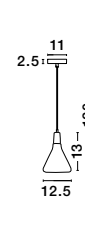

GRANT - 8883802
 Black Aluminium
 Natural Wood
 Black Fabric Wire
 LED E14 1x5 Watt 230 Volt
 IP20 Bulb Excluded
 D: 9 H: 28 H₂: 155 cm

VENANZIO - 7605173
 Matt Black Metal
 Natural Wood
 Black & White Fabric Wire
 LED E14 1x5 Watt 230 Volt
 IP20 Bulb Excluded
 D: 12.5 H: 13 H₂: 120 cm