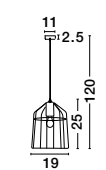

PEPPINO - 7605179
Copper Metal
Black & White Fabric Wire
LED E27 1x12 Watt 230 Volt
IP20 Bulb Excluded
D: 19 H₁: 25 H₂: 120 cm