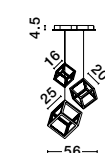

GABBIA - 9818232

Triac Dimmable
Gold Aluminium
& Silicone
LED 110 Watt 230 Volt
8250Lm 3000K IP20
L: 56 W: 48.5 H: 156 cm