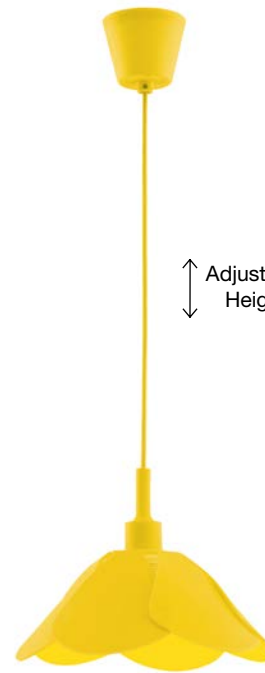

Adjustable Height

ET 6205411

Adjustable Height

ET 6205411

VINCE - 620544

Gray Silicon
Gray Fabric Wire
LED E27 1x12 Watt 230 Volt
IP20 Bulb Excluded
D: 40 H1: 32 H2: 130 cm

Adjustable Height

Adjustable Shape

UDINE - 7204601

Yellow Silicon
Yellow Fabric Wire
Adjustable
LED E27 1x12 Watt 230 Volt
IP20 Bulb Excluded
D: 25 H1: 20 H2: 100 cm

Adjustable Height

ET 6205411

VINCE - 620546

Yellow Silicon
Yellow Fabric Wire
LED E27 1x12 Watt 230 Volt
IP20 Bulb Excluded
D: 40 H1: 32 H2: 130 cm