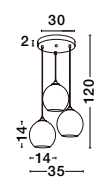

BENNETT - 9332902
Chrome Glass & Metal
LED E27 3x12 Watt 230 Volt
IP20 Bulb Excluded
D: 35 H1: 14 H2: 120 cm