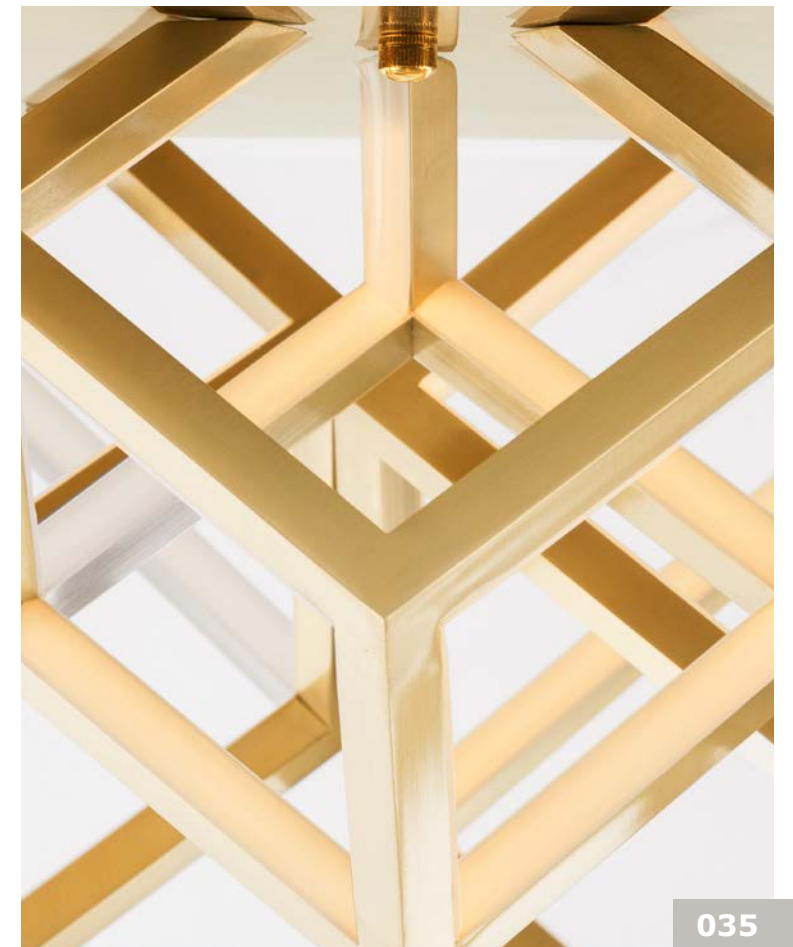

GABBIA - 9818242

Triac Dimmable
Gold Aluminium
& Silicone
LED 110 Watt 230 Volt
8250Lm 3000K IP20
L: 64 W: 35.9 H: 41 cm