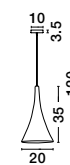

NUORESE - 8942202

Dark Brown Aluminium Outside
Gold Inside
LED E27 1x12 Watt 230 Volt
IP20 Bulb Excluded
D: 20 H1: 35 cm H2: 120 cm

NUORESE - 8942204

Dark Brown Aluminium Outside
Gold Inside
LED E27 1x12 Watt 230 Volt
IP20 Bulb Excluded
D: 20 H1: 35 cm H2: 120 cm