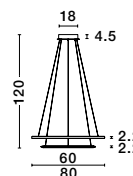

NETUNO - 9312838

Triac Dimmable
Chrome Aluminium & Crystal
LED 50 Watt 230 Volt
2570Lm 3000K IP20
D1: 80 D2: 60 H: 120 cm