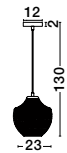

CLARO - 9103532

Blue Glass
Black Metal
LED E27 1x12 Watt 230 Volt
IP20 Bulb Excluded
D: 23 H: 130 cm