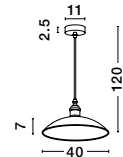

SANGRO - 9181400
Diamond White Glass
Gold Metal
LED E27 1x12 Watt 230 Volt
IP20 Bulb Excluded
D: 40 H1: 7 H2: 120 cm