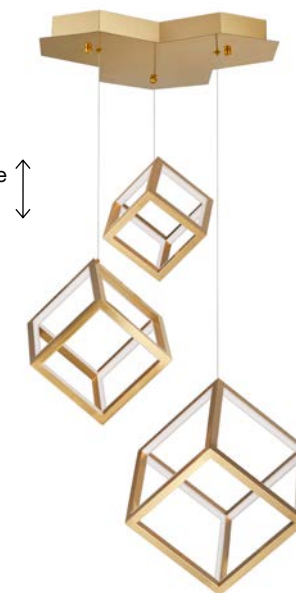

Adjustable Height

GL 91579011

CAYO - 9157910
 Opal Glass & Acrylic
 Brass & Black Aluminium
 LED 50 Watt 230 Volt
 2400Lm 3000K IP20
 L: 72 W: 20 H: 120 cm

LED WARM WHITE DRIVER INCL.

Adjustable
Height

Adjustable
Height