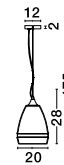

Adjustable
Height

GL 547848001

CHICAGO - 54784800
Clear Handmade Glass
Bronze Metal
Black Fabric Wire
LED E27 1x12 Watt 230 Volt
IP20 Bulb Excluded
D: 20 H1: 28 H2: 175 cm

Adjustable
Height

GL 72526011

CELSO - 7252601
Antique Brass Metal
Clear Glass
LED E27 1x12 Watt 230 Volt
IP20 Bulb Excluded
D: 28 H1: 34 H2: 120 cm