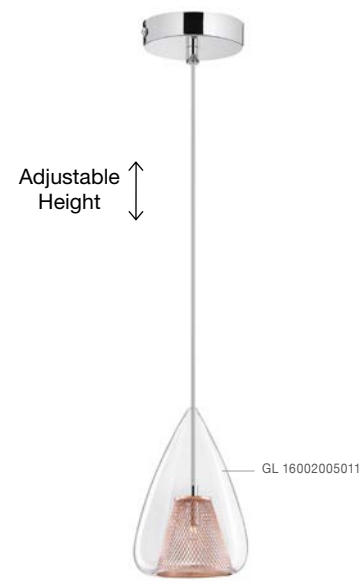

Adjustable Height

GL 91579011

CAYO - 9157910
 Opal Glass & Acrylic
 Brass & Black Aluminium
 LED 50 Watt 230 Volt
 2400Lm 3000K IP20
 L: 72 W: 20 H: 120 cm

LED WARM WHITE DRIVER INCL.

Adjustable
Height

Adjustable
Height

GABBIA - 9818162

Triac Dimmable
Gold Aluminium
& Silicone
LED 20 Watt 230 Volt
1500Lm 3000K IP20
L: 16 W: 16 H: 16 cm

GABBIA - 9818242

Triac Dimmable
Gold Aluminium
& Silicone
LED 110 Watt 230 Volt
8250Lm 3000K IP20
L: 64 W: 35.9 H: 41 cm

HUGO - 1600200501
 Chrome Aluminium
 Clear Glass & Rose Gold Frame
 LED G9 1x5 Watt 230 Volt
 IP20 Bulb Excluded
 D: 16.5 H: 25 H2: 120 cm

HUGO - 1600200505
 Chrome Aluminium
 Clear Glass & Rose Gold Frame
 LED G9 5x5 Watt 230 Volt
 IP20 Bulb Excluded
 L: 112 H: 120 cm