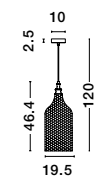

Adjustable Height

GL 92912511

MAGIO - 9291251
 Cognac Shadow Glass
 Brass Gold Metal
 LED E27 1x12 Watt 230 Volt
 IP20 Bulb Excluded
 D: 19.7 H1: 25.5 H2: 120 cm

Adjustable Height

GL 91137121

MAROU - 9113712
 Amber Glass
 Brass Metal
 LED E27 1x12 Watt 230 Volt
 Bulb Excluded IP20
 D: 19.5 H1: 46.4 H2: 120 cm