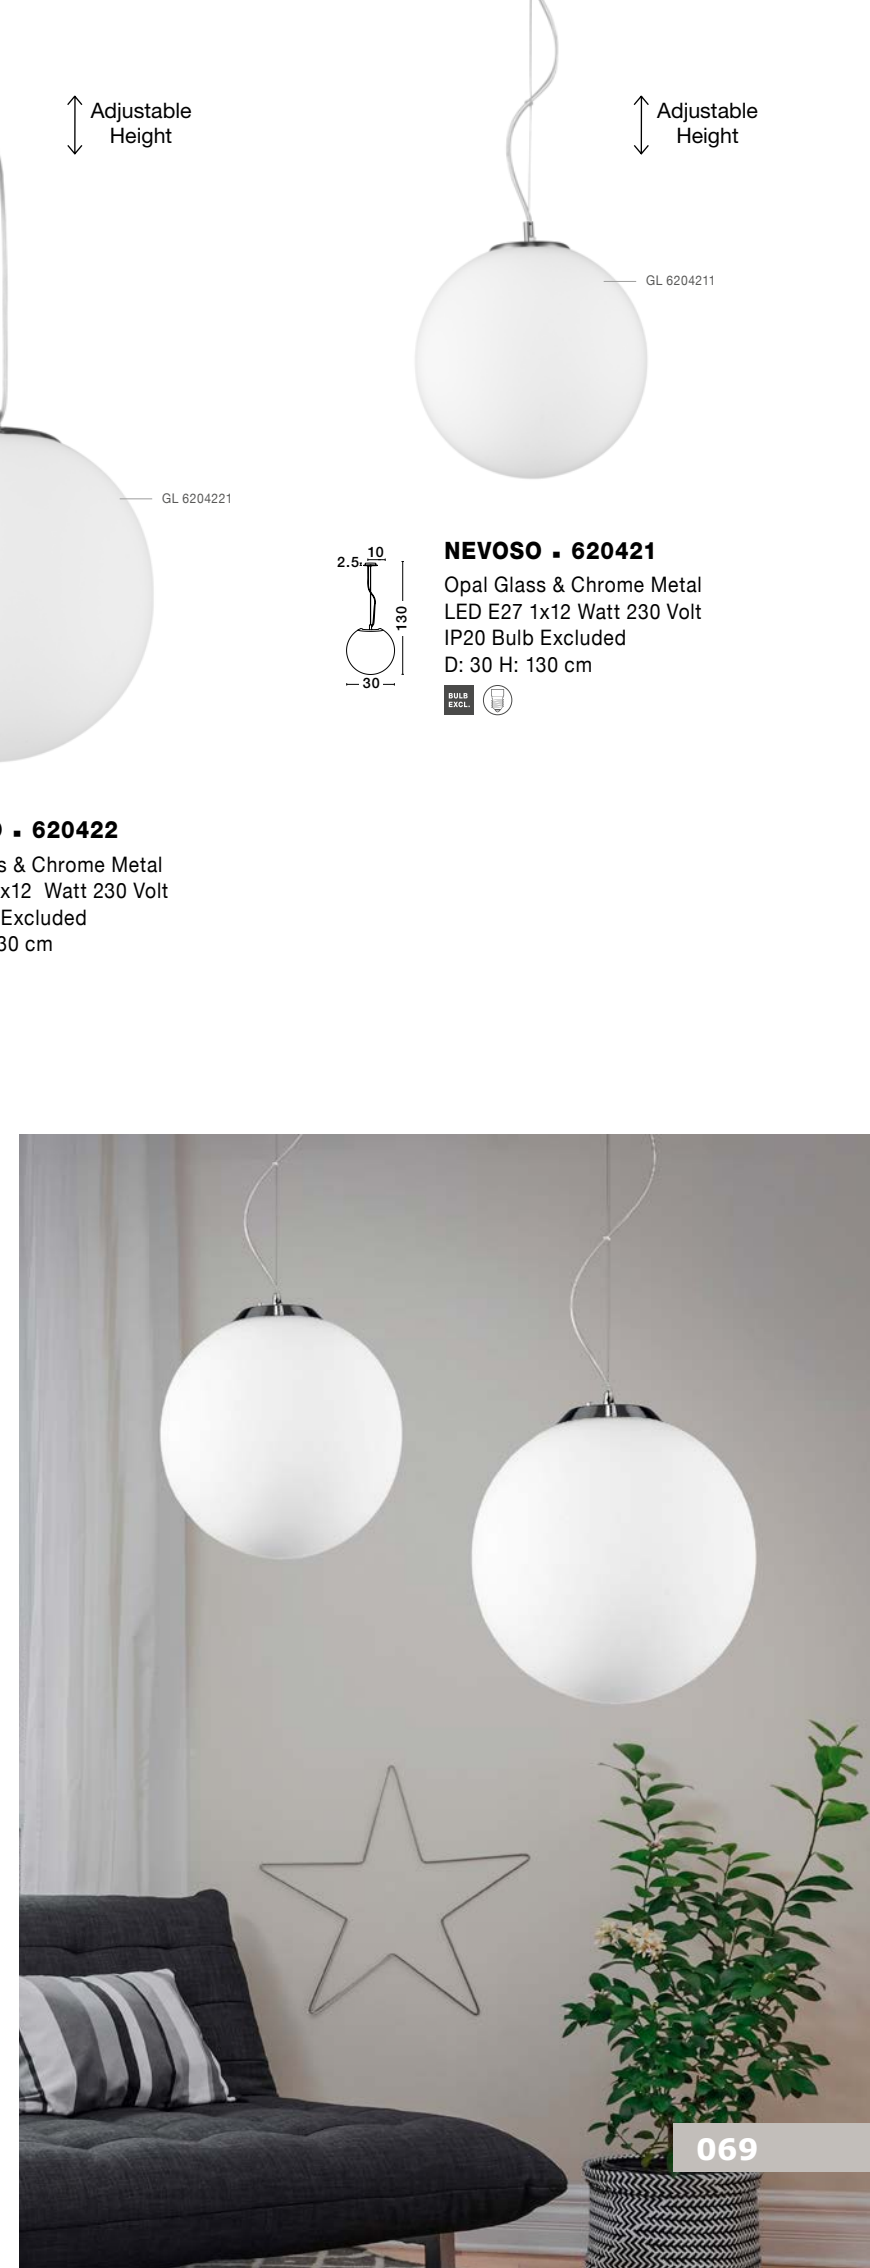

Adjustable Height

GL 93617421

FROZEN - 9361742
Clear Glass & Acrylic Inside
Chrome Aluminium
LED E27 1x12 Watt 230 Volt
IP20 Bulb Excluded
D: 30 H: 120 cm

NEVOSO - 620423
 Opal Glass & Chrome Metal
 LED E27 1x12 Watt 230 Volt
 IP20 Bulb Excluded
 D: 50 H: 130 cm

NEVOSO - 620424
 Opal Glass & Chrome Metal
 LED E27 1x12 Watt 230 Volt
 IP20 Bulb Excluded
 D: 30 H: 32 cm

**HANDMADE
GLASS**

GL 791056011

ANCONA - 79105601
Brown Handmade Glass
Black Metal Chain
LED E27 1x12 Watt 230 Volt
IP20 Bulb Excluded
D: 30 H1: 29 H2: 250 cm