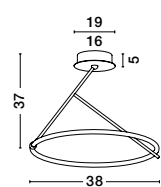

Adjustable Height

GRANI - 9160286
 Triac Dimmable
 Brushed Gold Steel
 Amber & Gold Glass
 LED 6x4 Watt 230 Volt
 708Lm 3000K IP20
 L: 98 W: 16 H: 180 cm

Adjustable Height

GRANI - 9160287
 Triac Dimmable
 Brushed Gold Steel
 Amber & Gold Glass
 LED 7x4 Watt 230 Volt
 826Lm 3000K IP20
 D: 48 H: 180 cm