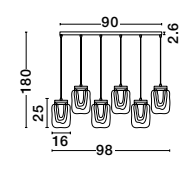

Adjustable Height

GRANI - 9160286
 Triac Dimmable
 Brushed Gold Steel
 Amber & Gold Glass
 LED 6x4 Watt 230 Volt
 708Lm 3000K IP20
 L: 98 W: 16 H: 180 cm

Adjustable Height

GRANI - 9160287
 Triac Dimmable
 Brushed Gold Steel
 Amber & Gold Glass
 LED 7x4 Watt 230 Volt
 826Lm 3000K IP20
 D: 48 H: 180 cm