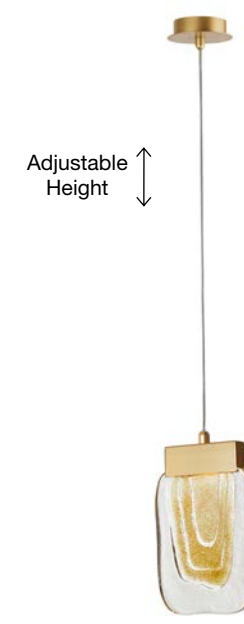

Adjustable Height

GRANI - 9160281
Triac Dimmable
Brushed Gold Steel
Amber & Gold Glass
LED 1x4 Watt 230 Volt
118Lm 3000K IP20
L: 16 W: 10 H: 25 H₂: 180 cm