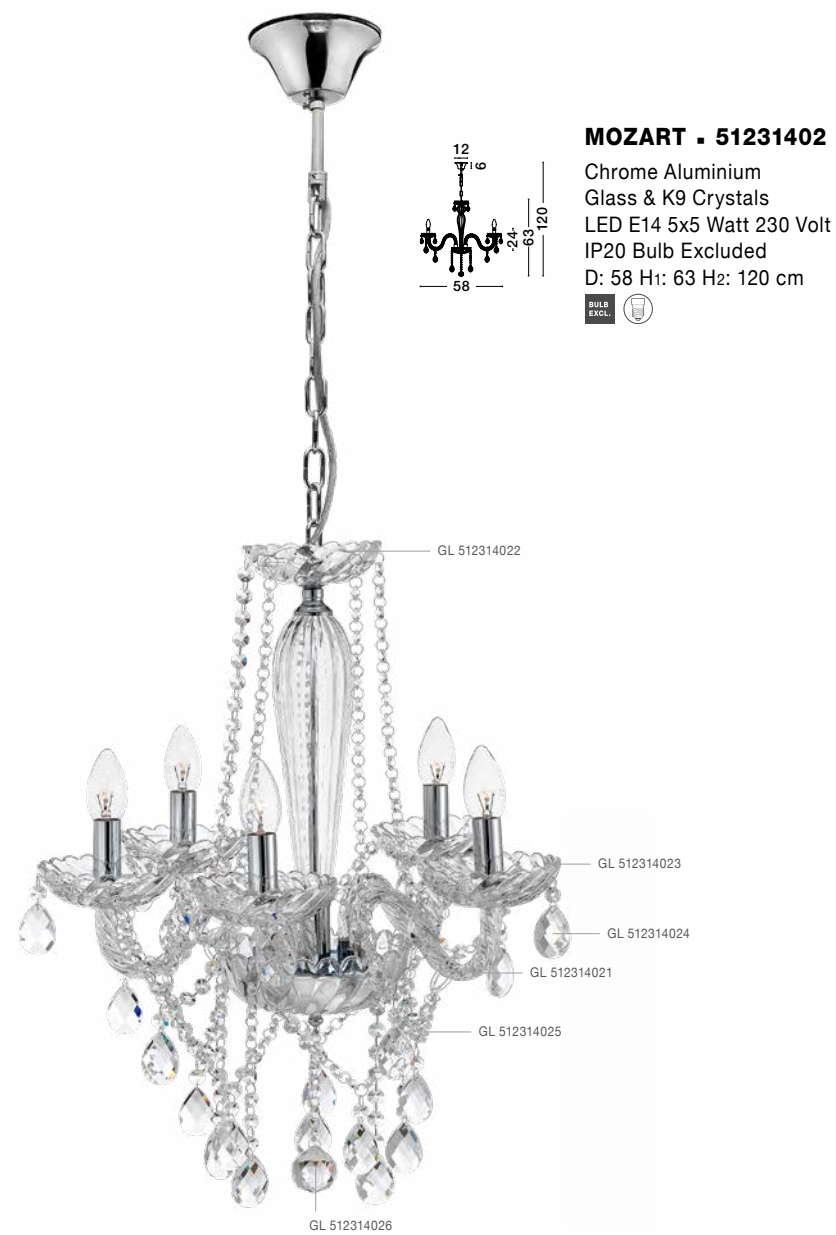

VENEZIA - 536802
 Chrome Aluminium
 Glass & K9 Crystals
 LED E14 8x5 Watt 230 Volt
 IP20 Bulb Excluded
 D: 70 H: 68 H2: 130 cm

VENEZIA - 536801
 Chrome Aluminium
 Glass & K9 Crystals
 LED E14 5x5 Watt 230 Volt
 IP20 Bulb Excluded
 D: 58 H: 67 H2: 130 cm

VENEZIA - 536803
 Chrome Aluminium
 Glass & K9 Crystals
 Adjustable
 LED E14 2x5 Watt 230 Volt
 IP20 Bulb Excluded
 D: 23-47 W: 5-22 H: 27 cm

ZANO - 71231402
 Chrome Aluminium
 Cognac Glass & K9 Crystals
 LED E14 8x5 Watt 230 Volt
 IP20 Bulb Excluded
 D: 78 H1: 65 H2: 120 cm