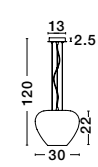

FIORITO - 42114801
White Glass
Black Fabric Wire
LED E27 1x12 Watt 230 Volt
IP20 Bulb Excluded
D: 25 H1: 33 H2: 190 cm