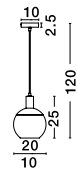

GL 93617221

JADE - 9361722

Blue Blown Glass
Satin Nickel Metal
LED E27 1x12 Watt 230 Volt
IP20 Bulb Excluded
D: 20 H: 120 cm

AUDREY - 8823001

Clear Glass
Brass Metal
Black PVC Wire
LED E27 1x12 Watt 230 Volt
IP20 Bulb Excluded
D: 20 H1: 25 H2: 120 cm