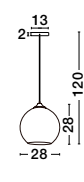

BENNETT - 9332901
Chrome Glass & Metal
LED E27 1x12 Watt 230 Volt
IP20 Bulb Excluded
D: 28 H1: 28 H2: 120 cm