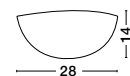

Adjustable Height

GL 61004011

CHIARA - 6100401

Chrome Aluminium
Clear Glass
LED E27 5x12 Watt 230 Volt
IP20 Bulb Excluded
D: 50 H1: 20 H2: 100 cm

IP65

ZERINO - 9162164

Gray Concrete & Aluminium
LED 1x6 Watt 270Lm 3000K
220-240 Volt 50Hz
L: 28 W: 13 H: 14 cm