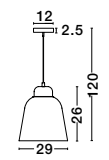

VICTORIA - 9104263
Blue & White Aluminium
White PVC Wire
LED E27 1x12 Watt 230 Volt
IP20 Bulb Excluded
D: 29 H1: 26 H2: 120 cm