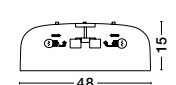

ET 5268021

ET 5268021

ET 8268061

PERLETO - 826808

Metal & Acrylic Diffuser
Coffe Brown Outside
Matt White Inside
LED E27 2x12 Watt 230 Volt
IP20 Bulb Excluded
D: 35 H: 13 cm

ET 8268061

PERLETO - 826807

Metal & Acrylic Diffuser
Steel Gray Outside
Matt White Inside
LED E27 2x12 Watt 230 Volt
IP20 Bulb Excluded
D: 35 H: 13 cm

ET 5268051

PERLETO - 526804

Metal & Acrylic Diffuser
Matt Elephant Gray Outside
Matt White Inside
LED E27 3x12 Watt 230 Volt
IP20 Bulb Excluded
D: 48 H: 15 cm

PERLETO - 526803

Metal & Acrylic Diffuser
Matt Black Outside
Matt White Inside
Black Fabric Wire
LED E27 3x12 Watt 230 Volt
IP20 Bulb Excluded
D: 48 H: 15 H2: 133 cm

PERLETO - 526801

Metal & Acrylic Diffuser
Matt Gray Outside
Matt White Inside
Black Fabric Wire
LED E27 3x12 Watt 230 Volt
IP20 Bulb Excluded
D: 48 H: 15 H2: 133 cm

PERLETO - 526802

Metal & Acrylic Diffuser
Matt White Outside & Inside
White Fabric Wire
LED E27 3x12 Watt 230 Volt
IP20 Bulb Excluded
D: 45 H: 15 H2: 133 cm

RODA - 616804

Gray Aluminium
Acrylic Diffuser
LED 46 Watt 230 Volt
2760Lm 3000K IP20
D: 60 H: 120 cm