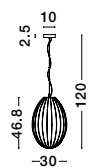

HECTOR . 9190033

Chrome Metal
Opal Glass
LED E27 1x12 Watt 230 Volt
IP20 Bulb Excluded
D: 30 H: 46.8 H₂: 120 cm