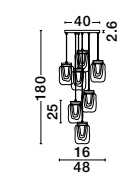

Adjustable Height

GRANI - 9160286
 Triac Dimmable
 Brushed Gold Steel
 Amber & Gold Glass
 LED 6x4 Watt 230 Volt
 708Lm 3000K IP20
 L: 98 W: 16 H: 180 cm

Adjustable Height

GRANI - 9160287
 Triac Dimmable
 Brushed Gold Steel
 Amber & Gold Glass
 LED 7x4 Watt 230 Volt
 826Lm 3000K IP20
 D: 48 H: 180 cm