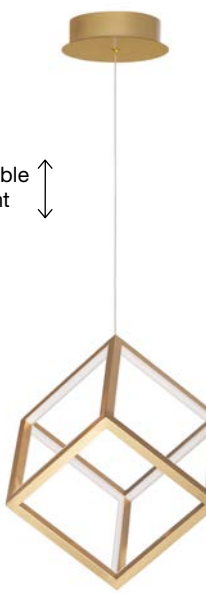

Adjustable Height

GL 91579011

CAYO - 9157910
 Opal Glass & Acrylic
 Brass & Black Aluminium
 LED 50 Watt 230 Volt
 2400Lm 3000K IP20
 L: 72 W: 20 H: 120 cm

LED WARM WHITE DRIVER INCL.

Adjustable
Height

Adjustable
Height