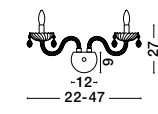

ZANO - 71231403
Chrome Aluminium
Cognac Glass & K9 Crystals
Adjustable
LED E14 2x5 Watt 230 Volt
IP20 Bulb Excluded
D: 22-47 W: 5-8 H: 27 cm