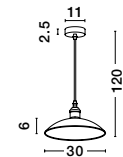

SANGRO - 9181300
Diamond White Glass
Gold Metal
LED E27 1x12 Watt 230 Volt
IP20 Bulb Excluded
D: 30 H1: 6 H2: 120 cm