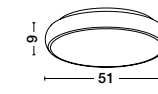

GAP - 8100984

Black Aluminium
Acrylic Diffuser
LED 50 Watt 230 Volt
2750Lm 3000K IP20
D: 51 H: 9 cm