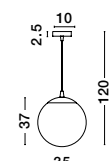

NAZIO - 9080352
Gradient Gold Glass
Chrome Aluminium
LED E27 1x12 Watt 230 Volt
IP20 Bulb Excluded
D: 35 H: 120 cm