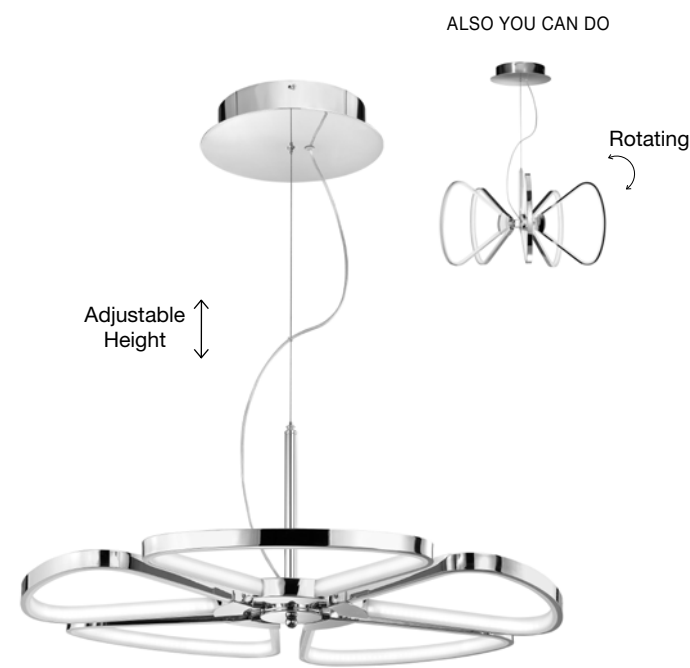

COURTEZ - 9818481
Bronze Aluminium & Acrylic
LED 45 Watt 230 Volt
3375Lm 3000K IP20
D: 60 H: 150 cm

DELLA - 6265201
Chrome Aluminium & Acrylic Adjustable
LED 50 Watt 230 Volt
2800Lm 3000K IP20
D: 72 H: 150 cm