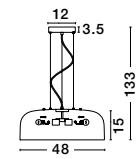

PERLETO - 526801

Metal & Acrylic Diffuser
Matt Gray Outside
Matt White Inside
Black Fabric Wire
LED E27 3x12 Watt 230 Volt
IP20 Bulb Excluded
D: 48 H: 15 H2: 133 cm