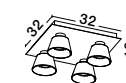

GL 13003013012
GL 13003013011

BOCCALE - 1300301304
Chrome Aluminium
Clear Glass
LED G9 4x5 Watt 230 Volt
IP20 Bulb Included
L: 32 W: 32 H: 12cm