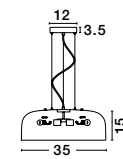

PERLETO - 826804

Metal & Acrylic Diffuser
Matt Coffee Brown Outside
Matt White Inside
Black Fabric Wire
LED E27 2x12 Watt 230 Volt
IP20 Bulb Excluded
D: 35 H: 15 H2: 133 cm