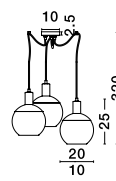

AUDREY - 8823002

Clear Glass
Brass Metal
Black PVC Wire
LED E27 3x12 Watt 230 Volt
IP20 Bulb Excluded
D: 20 H1: 25 H2: 320 cm