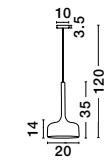

NUORESE - 8942202

Dark Brown Aluminium Outside
Gold Inside
LED E27 1x12 Watt 230 Volt
IP20 Bulb Excluded
D: 20 H1: 35 cm H2: 120 cm

NUORESE - 8942204

Dark Brown Aluminium Outside
Gold Inside
LED E27 1x12 Watt 230 Volt
IP20 Bulb Excluded
D: 20 H1: 35 cm H2: 120 cm