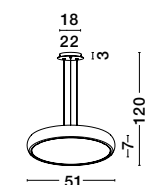

GAP - 8100988

Black Aluminium
Acrylic Diffuser
LED 50 Watt 230 Volt
2750Lm 3000K IP20
D: 51 H: 120 cm