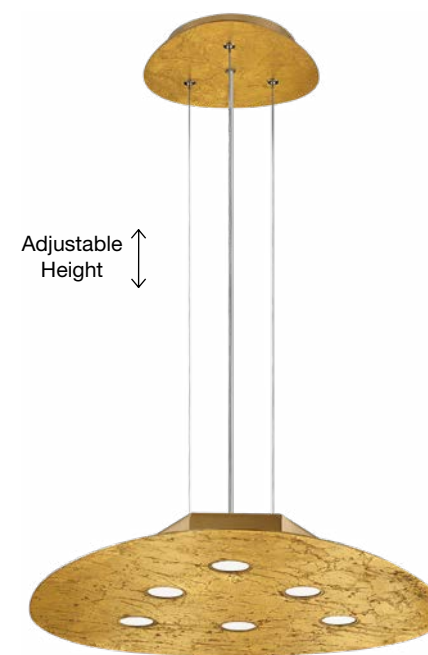

TRIANGOLO - 51609202
Aluminium Gold Foil
LED 30 Watt 230 Volt
1800Lm 3000K IP20
L: 46 W: 45.5 H: 120 cm