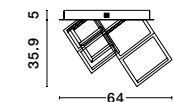

GABBIA - 9818162

Triac Dimmable
Gold Aluminium
& Silicone
LED 20 Watt 230 Volt
1500Lm 3000K IP20
L: 16 W: 16 H: 16 cm