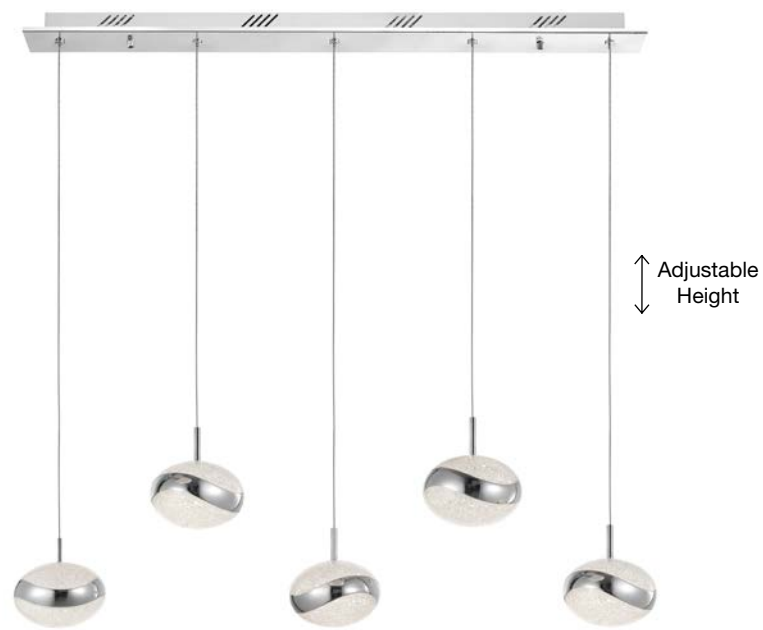

Adjustable Height

GL 85404041

NICE - 8538102

Chrystal
& Chrome Aluminium
LED G9 1x5 Watt 230 Volt
IP20 Bulb Excluded
D: 11 H: 12 cm

Adjustable
Height

NICE - 8538101

Chrystal
& Chrome Aluminium
LED G9 1x5 Watt 230 Volt
IP20 Bulb Excluded
D: 11 H: 140 cm

Adjustable
Height

NICE - 8538104

Chrystal
& Chrome Aluminium
LED G9 1x5 Watt 230 Volt
IP20 Bulb Excluded
D: 77 W: 11 H: 140 cm

Adjustable
Height

NICE - 8538105

Chrystal
& Chrome Aluminium
LED G9 1x5 Watt 230 Volt
IP20 Bulb Excluded
D: 19 H: 140 cm

Adjustable Height

DELANO - 9988004

Chrome Aluminium & Acrylic Crystal Sand
LED 40 Watt 230 Volt
2600Lm 3000K IP20
L: 88 W: 9 H: 140 cm

Adjustable Height

CORONA - 7402402

Chrome Aluminium Acrylic & Crystal
LED 12 Watt 230 Volt
720Lm 3500K IP20
D: 27 H: 100 cm