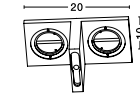

PROSPETTIVA - 51606801
Aluminium Sand White
Only for gypsum wall
LED 2x8 Watt 230 Volt
960Lm 3000K IP20
L: 20 W: 10 H: 10 cm