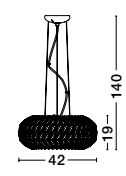

VALENCE - 8501652

Crystal & White Glass Chrome Aluminium
LED G9 6x5 Watt 230 Volt
IP20 Bulb Excluded
D: 42 H: 140 cm