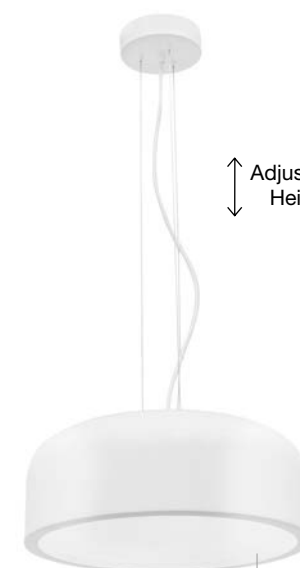

PERLETO - 826801

Metal & Acrylic Diffuser
Matt White Outside & Inside
White Fabric Wire
LED E27 2x12 Watt 230 Volt
IP20 Bulb Excluded
D: 35 H: 15 H2: 133 cm