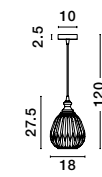

ZARLEY . 9066102

Brass Metal
Champagne Glass
LED E27 1x12 Watt 230 Volt
IP20 Bulb Excluded
D: 18 H: 120 cm