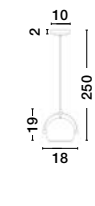

DEGLI - 6990401
Black Metal Outside
Aluminium Inside
Black Fabric Wire
LED E27 1x12 Watt 230 Volt
IP20 Bulb Excluded
D: 18 H: 19 H2: 250 cm