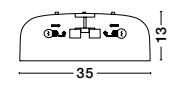

PERLETO - 826807

Metal & Acrylic Diffuser
Steel Gray Outside
Matt White Inside
LED E27 2x12 Watt 230 Volt
IP20 Bulb Excluded
D: 35 H: 13 cm