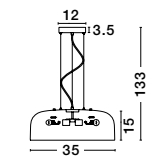

PERLETO - 826802

Metal & Acrylic Diffuser
Steel Gray Outside
Matt White Inside
Black Fabric Wire
LED E27 2x12 Watt 230 Volt
IP20 Bulb Excluded
D: 35 H: 15 H2: 133 cm