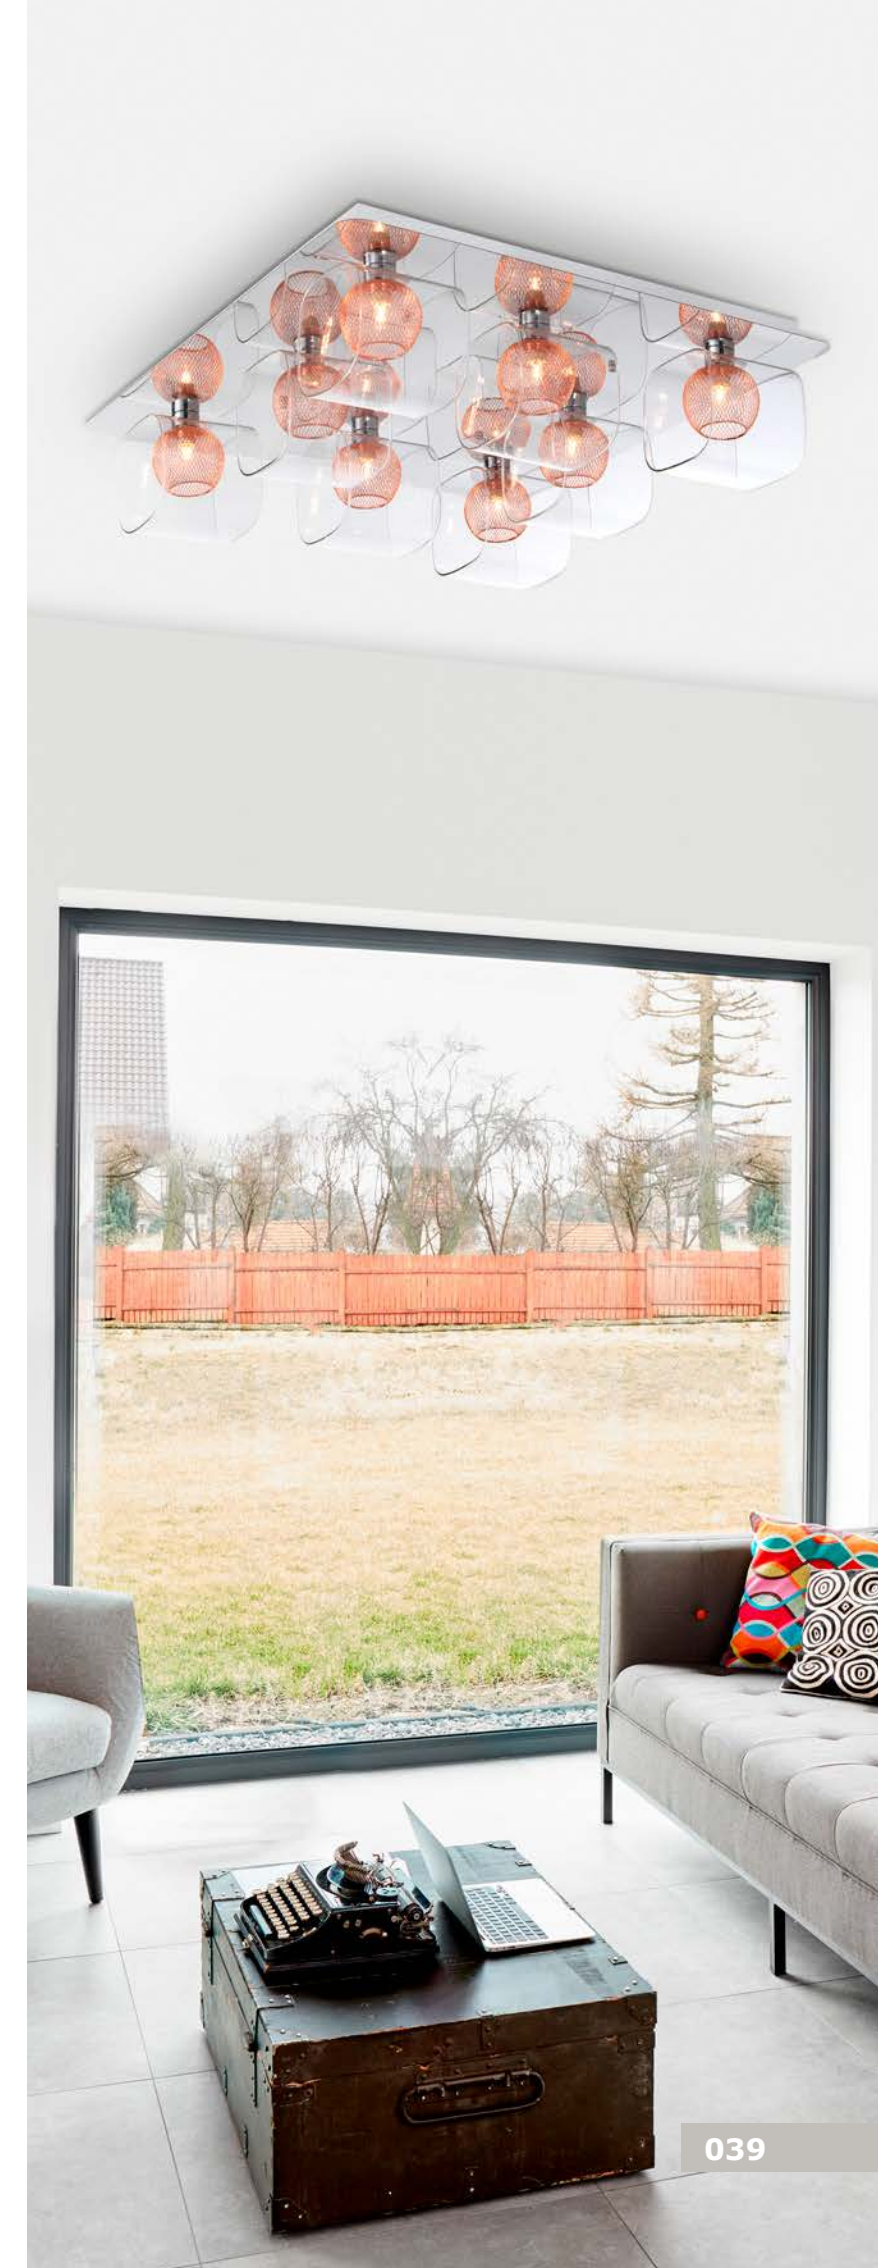

GL 13003013012
GL 13003013011

BOCCALE - 1300301303
Chrome Aluminium
Clear Glass
LED G9 3x5 Watt 230 Volt
IP20 Bulb Included
L: 65 W: 10 H: 120 cm

GL 83374011

CECELIA - 8337402
Chrome Aluminium
Clear Glass & Rose Gold Frame
LED G9 8x5 Watt 230 Volt
IP20 Bulb Included
L: 60 W: 54 H: 15 cm

GL 13003013012
GL 13003013011

BOCCALE - 1300301304
Chrome Aluminium
Clear Glass
LED G9 4x5 Watt 230 Volt
IP20 Bulb Included
L: 32 W: 32 H: 12cm

GL 13003013012
GL 13003013011

BOCCALE - 1300301302
Chrome Aluminium
Clear Glass
LED G9 1x5 Watt 230 Volt
IP20 Bulb Included
D: 12 W: 12.6 H: 10.3 cm