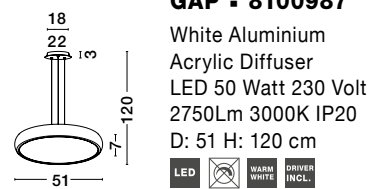

GAP - 8100987

White Aluminium
Acrylic Diffuser
LED 50 Watt 230 Volt
2750Lm 3000K IP20
D: 51 H: 120 cm