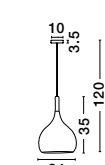

NUORESE - 8942203

Dark Brown Aluminium Outside
Gold Inside
LED E27 1x12 Watt 230 Volt
IP20 Bulb Excluded
D: 24 H1: 35 cm H2: 120 cm