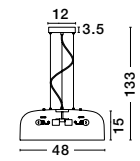

PERLETO - 526802

Metal & Acrylic Diffuser
Matt White Outside & Inside
White Fabric Wire
LED E27 3x12 Watt 230 Volt
IP20 Bulb Excluded
D: 45 H: 15 H2: 133 cm