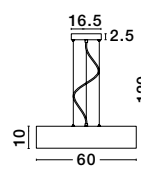

RODA - 616804

Gray Aluminium
Acrylic Diffuser
LED 46 Watt 230 Volt
2760Lm 3000K IP20
D: 60 H: 120 cm