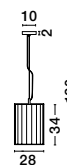

Adjustable
Height

GL 547848001

CHICAGO - 54784800
Clear Handmade Glass
Bronze Metal
Black Fabric Wire
LED E27 1x12 Watt 230 Volt
IP20 Bulb Excluded
D: 20 H1: 28 H2: 175 cm

Adjustable
Height

GL 72526011

CELSO - 7252601
Antique Brass Metal
Clear Glass
LED E27 1x12 Watt 230 Volt
IP20 Bulb Excluded
D: 28 H1: 34 H2: 120 cm