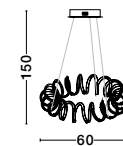

ZINIA - 9817462
Gold Leaf Aluminium
& Silicone
LED 45 Watt 230 Volt
3375Lm 3000K IP20
D: 60 H: 150 cm