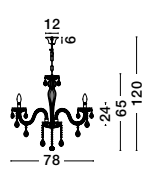

ZANO - 71231402
Chrome Aluminium
Cognac Glass & K9 Crystals
LED E14 8x5 Watt 230 Volt
IP20 Bulb Excluded
D: 78 H1: 65 H2: 120 cm