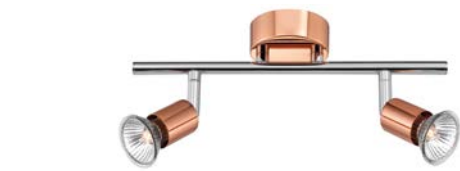

BASE - 660006
Copper Metal
LED GU10 2x5 Watt 230 Volt
IP20 Bulb Excluded
L: 31 W: 8 H: 10.9 cm