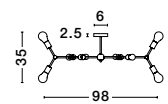

CALISTO - 9404078
Brass Metal
LED E27 8x12 Watt 230 Volt
IP20 Bulb Excluded
D: 98 H: 35 cm