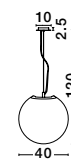

Adjustable Height

GL 93617411

FROZEN - 9361741
Clear Glass & Acrylic Inside
Chrome Aluminium
LED E27 1x12 Watt 230 Volt
IP20 Bulb Excluded
D: 25 H: 120 cm

Adjustable Height

GL 93617431

FROZEN - 9361743
Clear Glass & Acrylic Inside
Chrome Aluminium
LED E27 1x12 Watt 230 Volt
IP20 Bulb Excluded
D: 40 H: 120 cm