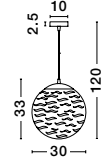

FICATO - 9988300

Chrome Metal
Clear Glass
LED E27 1x12 Watt 230 Volt
IP20 Bulb Excluded
D: 30 H₁: 33 H₂: 120 cm