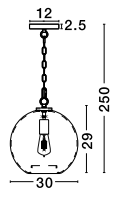

**HANDMADE
GLASS**

GL 791056011