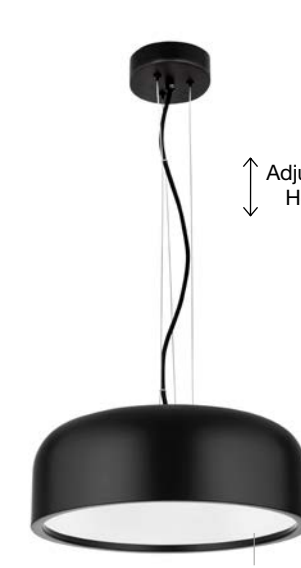

PERLETO - 826803

Metal & Acrylic Diffuser
Matt Black Outside
Matt White Inside
Black Fabric Wire
LED E27 2x12 Watt 230 Volt
IP20 Bulb Excluded
D: 35 H: 15 H2: 133 cm