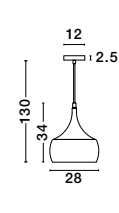

NALA - 9207601
Chrome Aluminium
Opal Glass
LED E27 1x12 Watt 230 Volt
IP20 Bulb Excluded
D: 30 H1: 22 H2: 120 cm