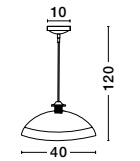

BENITO - 9112142
White & Silver
Crackle Glass
LED E27 1x12 Watt 230 Volt
IP20 Bulb Excluded
D: 40 H: 120 cm