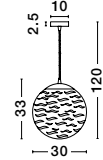

DEVON - 938228
 Clear Glass
 Brown Metal Base
 Brown Fabric Wire
 LED E27 3x12 Watt 230 Volt
 IP20 Bulb Excluded
 D: 40 H1: 59.5 H2: 120 cm

GL 9382241

GL 9382221

GL 9382261

GL 9382221

Adjustable Height

GL 99883011