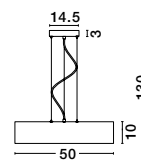

ET 5504051

Adjustable Height

ET 550401

Adjustable Height

ET 550402

Adjustable Height

FINEZZA - 550405

Metal & Acrylic Diffuser
Matt White Outside & Inside
White Fabric Wire
LED E27 3x12 Watt 230 Volt
IP20 Bulb Excluded
D: 50 H: 10 H2: 130 cm

FINEZZA - 550401

Metal & Acrylic Diffuser
Matt Black Outside
Matt White Inside
Black Fabric Wire
LED E27 3x12 Watt 230 Volt
IP20 Bulb Excluded
D: 50 H: 10 H2: 130 cm

FINEZZA - 550402

Metal & Acrylic Diffuser
Matt Gray Outside
Matt White Inside
Black Fabric Wire
LED E27 3x12 Watt 230 Volt
IP20 Bulb Excluded
D: 50 H: 10 H2: 130 cm

ET 5504061

ET 5504061

ET 5504061

FINEZZA - 550406

Metal & Acrylic Diffuser
Matt White Steel Outside
Matt White Inside
LED E27 3x12 Watt 230 Volt
IP20 Bulb Excluded
D: 50 H: 12 cm

FINEZZA - 550403

Metal & Acrylic Diffuser
Matt Black Steel Outside
Matt White Inside
LED E27 3x12 Watt 230 Volt
IP20 Bulb Excluded
D: 50 H: 12 cm

FINEZZA - 550404

Metal & Acrylic Diffuser
Elephant Gray Outside
Matt White Inside
LED E27 3x12 Watt 230 Volt
IP20 Bulb Excluded
D: 50 H: 12 cm