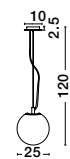

FROZEN - 9361741
Clear Glass & Acrylic Inside
Chrome Aluminium
LED E27 1x12 Watt 230 Volt
IP20 Bulb Excluded
D: 25 H: 120 cm