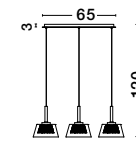

GL 13003013012
GL 13003013011

BOCCALE - 1300301303
Chrome Aluminium
Clear Glass
LED G9 3x5 Watt 230 Volt
IP20 Bulb Included
L: 65 W: 10 H: 120 cm