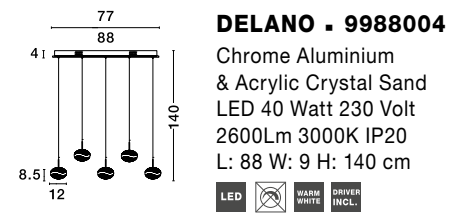

DELANO - 9988004

Chrome Aluminium & Acrylic Crystal Sand
LED 40 Watt 230 Volt
2600Lm 3000K IP20
L: 88 W: 9 H: 140 cm