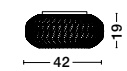

Adjustable Height

GL 85016521

VALENCE - 8501652

Crystal & White Glass Chrome Aluminium
LED G9 6x5 Watt 230 Volt
IP20 Bulb Excluded
D: 42 H: 140 cm

GL 85016521

VALENCE - 8501651

Crystal & White Glass
LED G9 6x5 Watt 230 Volt
IP20 Bulb Excluded
D: 42 H: 19 cm