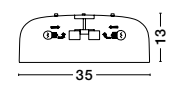

PERLETO - 826808

Metal & Acrylic Diffuser
Coffe Brown Outside
Matt White Inside
LED E27 2x12 Watt 230 Volt
IP20 Bulb Excluded
D: 35 H: 13 cm