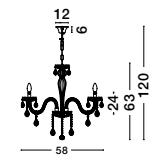

VENEZIA - 536803
 Chrome Aluminium
 Glass & K9 Crystals
 Adjustable
 LED E14 2x5 Watt 230 Volt
 IP20 Bulb Excluded
 D: 23-47 W: 5-22 H: 27 cm

ZANO - 71231402
 Chrome Aluminium
 Cognac Glass & K9 Crystals
 LED E14 8x5 Watt 230 Volt
 IP20 Bulb Excluded
 D: 78 H1: 65 H2: 120 cm