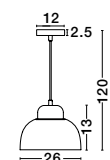

VICTORIA - 9104262
Blue & White Aluminium
White PVC Wire
LED E27 1x12 Watt 230 Volt
IP20 Bulb Excluded
D: 26 H1: 13 H2: 120 cm