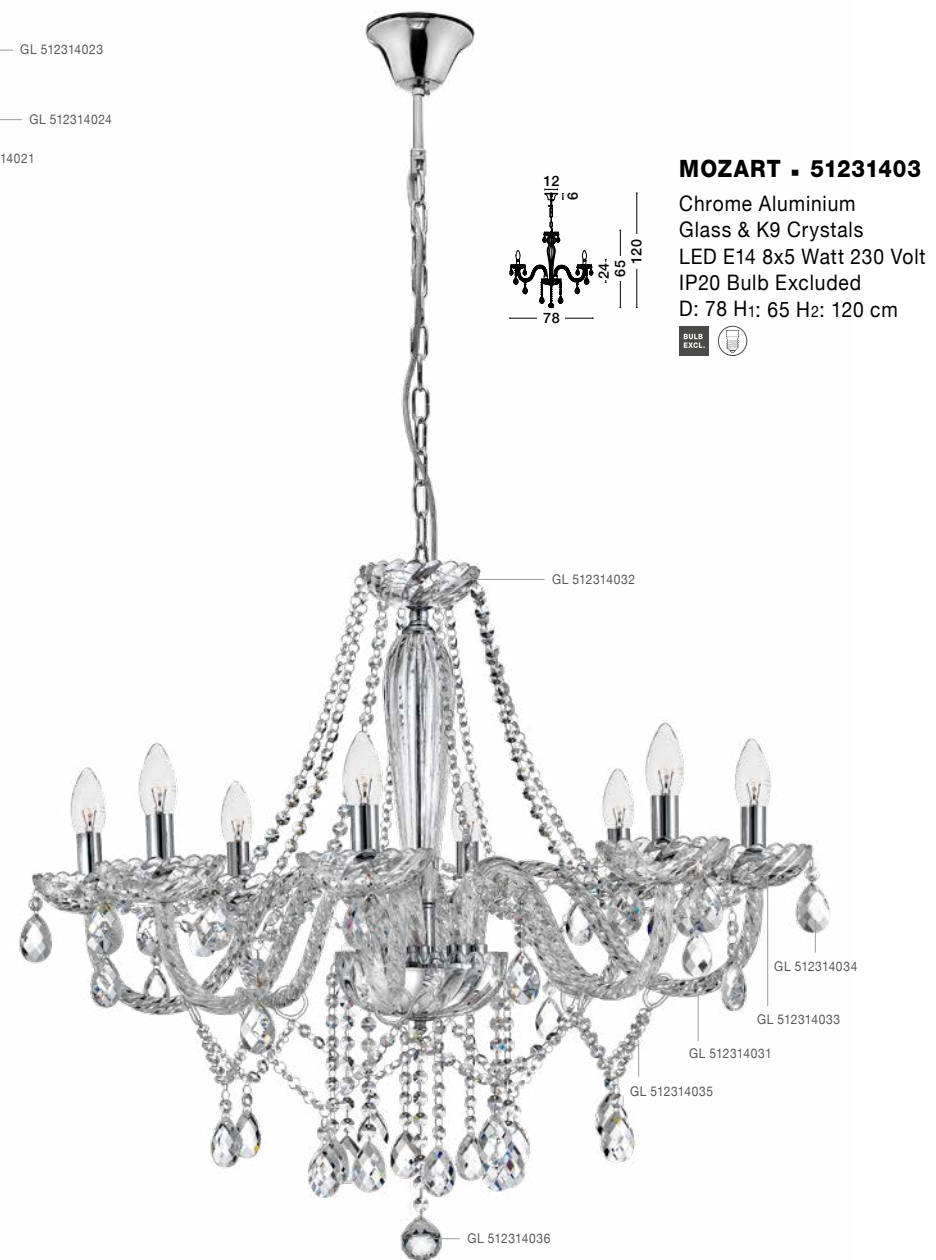

VENEZIA - 536802
 Chrome Aluminium
 Glass & K9 Crystals
 LED E14 8x5 Watt 230 Volt
 IP20 Bulb Excluded
 D: 70 H: 68 H2: 130 cm

VENEZIA - 536801
 Chrome Aluminium
 Glass & K9 Crystals
 LED E14 5x5 Watt 230 Volt
 IP20 Bulb Excluded
 D: 58 H: 67 H2: 130 cm

VENEZIA - 536803
 Chrome Aluminium
 Glass & K9 Crystals
 Adjustable
 LED E14 2x5 Watt 230 Volt
 IP20 Bulb Excluded
 D: 23-47 W: 5-22 H: 27 cm

ZANO - 71231402
 Chrome Aluminium
 Cognac Glass & K9 Crystals
 LED E14 8x5 Watt 230 Volt
 IP20 Bulb Excluded
 D: 78 H1: 65 H2: 120 cm