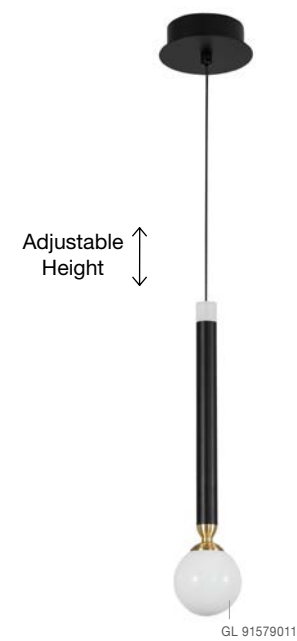

Adjustable Height

GL 91579011

CAYO - 9157901
Opal Glass & Acrylic
Brass & Black Aluminium
LED 1x5 Watt 230 Volt
250Lm 3000K IP20
D: 8 H: 38.5 H2: 120 cm

LED WARM WHITE DRIVER INCL.