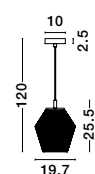

MAGIO - 9291251
Cognac Shadow Glass
Brass Gold Metal
LED E27 1x12 Watt 230 Volt
IP20 Bulb Excluded
D: 19.7 H1: 25.5 H2: 120 cm