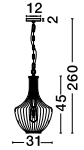

**HANDMADE
GLASS**

GL 6188841