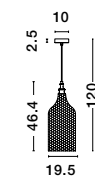

MAROU - 9113711
Smoky Gray Glass
Matt Black Metal
LED E27 1x12 Watt 230 Volt
Bulb Excluded IP20
D: 19.5 H1: 46.4 H2: 120 cm