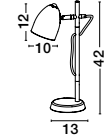

ALINA - 8808401
Black Metal & Natural Wood
LED E27 1x12 Watt 230 Volt
IP20 Bulb Excluded
D: 13 H: 42 cm