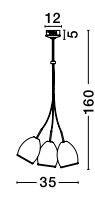

PICCOLO - 5712605
Matt Black Outside
White Chrome Metal Inside
LED E27 3x12 Watt 230 Volt
IP20 Bulb Excluded
D: 35 H: 160 cm