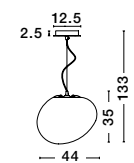

CIOTTOLI - 9619601
Opal White Glass
White Aluminium
LED E27 1x12 Watt 230 Volt
IP20 Bulb Excluded
D: 44 H: 35 H2: 133 cm