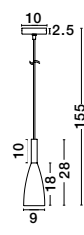

GRANT - 8883802
Black Aluminium
Natural Wood
Black Fabric Wire
LED E14 1x5 Watt 230 Volt
IP20 Bulb Excluded
D: 9 H: 28 H₂: 155 cm