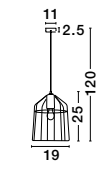

PEPPINO - 7605178
Matt Brass Metal
Black & White Fabric Wire
LED E27 1x12 Watt 230 Volt
IP20 Bulb Excluded
D: 19 H₁: 25 H₂: 120 cm