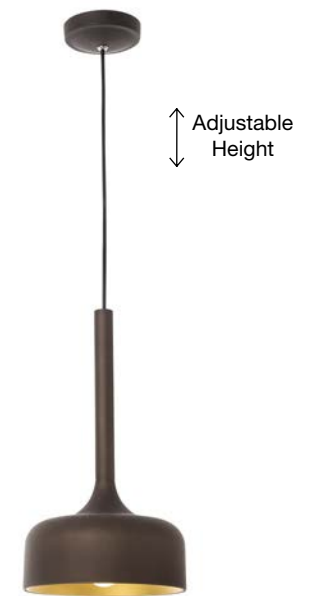

ET 8666031

RAGU - 866603

Metal & Acrylic Diffuser
 Bronze Outside
 Matt White Inside
 LED E27 4x12 Watt 230 Volt
 IP20 Bulb Excluded
 D: 36 W: 36 H: 10 cm

NUORESE - 8942201

Dark Brown Aluminium Outside
Gold Inside
LED E27 3x12 Watt 230 Volt
IP20 Bulb Excluded
D: 37 H: 150 cm