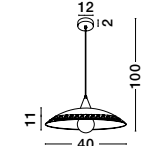

VERONA - 7326323
Chrome Metal
White Glass & Gold Iridescent
LED E27 1x12 Watt 230 Volt
IP20 Bulb Excluded
D: 40 H1: 11 H2: 100 cm