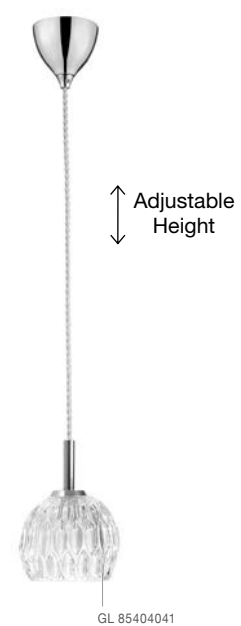

ALSO YOU CAN DO

Rotating

NETUNO - 9349061

Triac Dimmable
 Chrome Aluminium & Crystal
 LED 30 Watt 230 Volt
 1560Lm 3000K IP20
 D: 45 H: 21.5 cm

LARA - 8540401
 Clear Glass
 & Chrome Aluminium
 LED G9 1x5 Watt 230 Volt
 IP20 Bulb Excluded
 D: 12 H: 130 cm