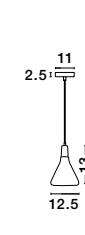

VENANZIO - 7605175
Cooper Metal & Natural Wood
Black & White Fabric Wire
LED E14 1x5 Watt 230 Volt
IP20 Bulb Excluded
D: 12.5 H: 13 H₂: 120 cm