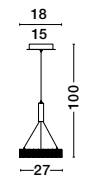

CORONA - 7402402

Chrome Aluminium Acrylic & Crystal
LED 12 Watt 230 Volt
720Lm 3500K IP20
D: 27 H: 100 cm