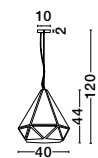

GL 518598701

CHICAGO - 51859870
Brass Metal
Clear Handmade Glass
Brass Metal Chain
LED E27 1x12 Watt 230 Volt
IP20 Bulb Excluded
D: 12 H1: 33 H2: 260 cm

Adjustable
Height

GL 71428011

FLAVIO - 7142801
Antique Brass Metal
Clear Glass
LED E27 1x12 Watt 230 Volt
IP20 Bulb Excluded
D: 40 H1: 44 H2: 120 cm