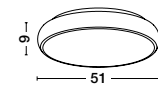

GAP - 8100983

White Aluminium
Acrylic Diffuser
LED 50 Watt 230 Volt
2750Lm 3000K IP20
D: 51 H: 9 cm