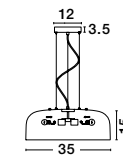

PERLETO - 826803

Metal & Acrylic Diffuser
Matt Black Outside
Matt White Inside
Black Fabric Wire
LED E27 2x12 Watt 230 Volt
IP20 Bulb Excluded
D: 35 H: 15 H2: 133 cm