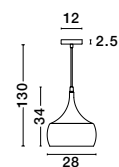

NALA - 9207602
Chrome Aluminium
Smoke Glass
LED E27 1x12 Watt 230 Volt
IP20 Bulb Excluded
D: 30 H1: 22 H2: 120 cm