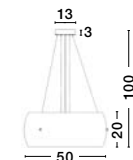

CHIARA - 6100401

Chrome Aluminium
Clear Glass
LED E27 5x12 Watt 230 Volt
IP20 Bulb Excluded
D: 50 H1: 20 H2: 100 cm

IP65