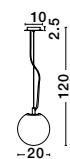

FROZEN - 9204203
Clear Glass & Acrylic Inside
Chrome Aluminium
LED E27 1x12 Watt 230 Volt
IP20 Bulb Excluded
D: 20 H: 120 cm