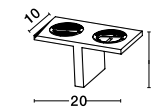

PROSPETTIVA - 51606601
Aluminium Sand White
Only for gypsum wall
LED 2x8 Watt 230 Volt
960Lm 3000K IP20
L: 20 W: 10 H: 10 cm