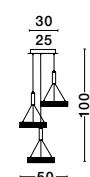

CORONA - 7402401

Chrome Aluminium Acrylic & Crystal
LED 36 Watt 230 Volt
2160Lm 3500K IP20
D: 50 H: 100 cm