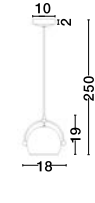

DEGLI - 6990402
Rust Metal Outside
Aluminium Inside
Black Fabric Wire
LED E27 1x12 Watt 230 Volt
IP20 Bulb Excluded
D: 18 H: 19 H2: 250 cm