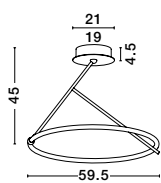

JANUS - 9892161
Triac Dimmable
Sandy Black Aluminium
& Acrylic
LED 30 Watt 230 Volt
2700Lm 3000K IP20
D : 59.5 W: 59.5 H: 45 cm