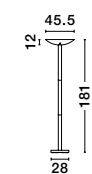

ROCCO - 9020301

Triac Dimmable
Satin Nickel Metal
& Acrylic
Matt White Glass
LED 30 Watt 230 Volt
2700Lm 3000K IP20
D: 45.5 H: 181 cm