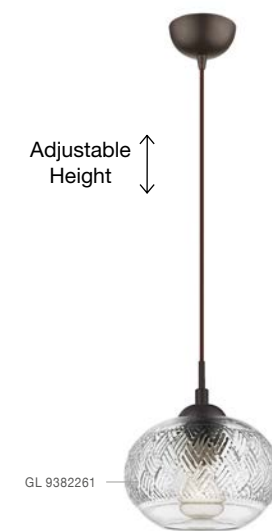

GL 13003013012
GL 13003013011

BOCCALE - 1300301302
Chrome Aluminium
Clear Glass
LED G9 1x5 Watt 230 Volt
IP20 Bulb Included
D: 12 W: 12.6 H: 10.3 cm

Adjustable Height

GL 8381841

NORD - 838184

Clear Glass
Brown Metal Base
Brown Fabric Wire
LED E14 1x5 Watt 230 Volt
IP20 Bulb Excluded
D: 12 H1: 22.5 H2: 120 cm

Adjustable Height

GL 8381801

NORD - 838180

Clear Glass
Brown Metal Base
Brown Fabric Wire
LED E14 1x5 Watt 230 Volt
IP20 Bulb Excluded
D: 15 H1: 23.5 H2: 120 cm

Adjustable Height

GL 8381821

NORD - 838182

Clear Glass
Brown Metal Base
Brown Fabric Wire
LED E14 1x5 Watt 230 Volt
IP20 Bulb Excluded
D: 18 H1: 21.5 H2: 120 cm