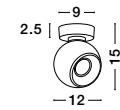

TORE - 665001
Matt White Aluminium
LED GU10 1x5 Watt 230 Volt
IP20 Bulb Excluded
D: 12 H: 15 cm