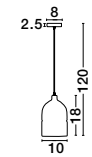

Adjustable Height

ALANZO - 91622801

Gray Concrete
Gray Fabric Wire
LED E27 1x12 Watt 230 Volt
IP20 Bulb Excluded
D: 10 H1: 18 H2: 120 cm

Adjustable Height

COPERTINA - 546202

Elephant Gray Steel Outside
Matt White Steel Inside
LED E27 1x60 Watt 230 Volt
IP20 Bulb Excluded
D: 70 H1: 33 H2: 170 cm