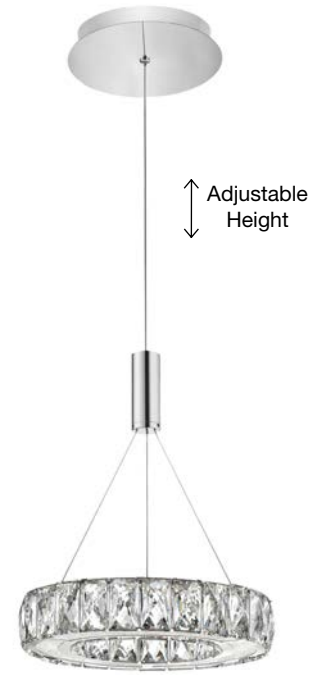

Adjustable Height

CORONA - 7402402

Chrome Aluminium Acrylic & Crystal
LED 12 Watt 230 Volt
720Lm 3500K IP20
D: 27 H: 100 cm