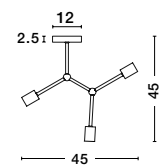

CALISTO - 9404073
Brass Metal
LED E27 3x12 Watt 230 Volt
IP20 Bulb Excluded
D: 45 H: 45 cm