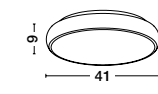

GAP - 8100981

White Aluminium
Acrylic Diffuser
LED 38 Watt 230 Volt
2090Lm 3000K IP20
D: 41 H: 9 cm