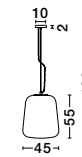

OLIVERIO - 7212601

Gradient Smoke Glass
Chrome Aluminium
LED E27 1x12 Watt 230 Volt
IP20 Bulb Excluded
D: 45 H1: 55 H2: 120 cm