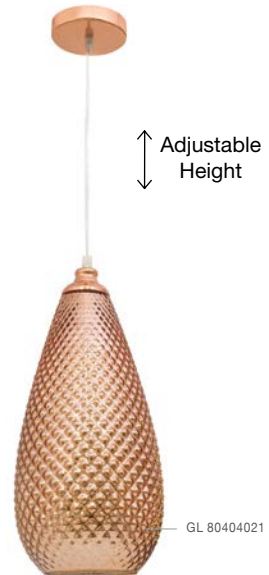

ZARLEY . 9066032

Brass Metal
Champagne Glass
LED E27 3x12 Watt 230 Volt
IP20 Bulb Excluded
D: 35.5 H: 120 cm

Adjustable Height

GL 92912511

MAGIO - 9291253
 Cognac Shadow Glass
 Brass Gold Metal
 LED E27 3x12 Watt 230 Volt
 IP20 Bulb Excluded
 D: 47 H1: 25.6 H2: 120 cm

Adjustable Height

GL 92912511

MAGIO - 9291251
 Cognac Shadow Glass
 Brass Gold Metal
 LED E27 1x12 Watt 230 Volt
 IP20 Bulb Excluded
 D: 19.7 H1: 25.5 H2: 120 cm

Adjustable Height

GL 91137121

MAROU - 9113712
 Amber Glass
 Brass Metal
 LED E27 1x12 Watt 230 Volt
 Bulb Excluded IP20
 D: 19.5 H1: 46.4 H2: 120 cm

Adjustable Height

GL 91137111

MAROU - 9113711
 Smoky Gray Glass
 Matt Black Metal
 LED E27 1x12 Watt 230 Volt
 Bulb Excluded IP20
 D: 19.5 H1: 46.4 H2: 120 cm

BOHO - 8040602
 Rose Gold Glass & Metal
 LED E27 1x12 Watt 230 Volt
 IP20 Bulb Excluded
 D: 24 H1: 35 H2: 120 cm