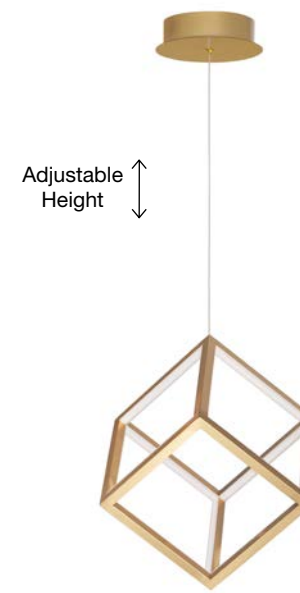

Adjustable Height

GL 91579011

CAYO - 9157910
 Opal Glass & Acrylic
 Brass & Black Aluminium
 LED 50 Watt 230 Volt
 2400Lm 3000K IP20
 L: 72 W: 20 H: 120 cm

LED WARM WHITE DRIVER INCL.

Adjustable
Height

Adjustable
Height