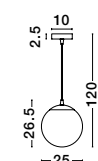

NAZIO - 9080252
Gradient Gold Glass
Chrome Aluminium
LED E27 1x12 Watt 230 Volt
IP20 Bulb Excluded
D: 25 H: 120 cm