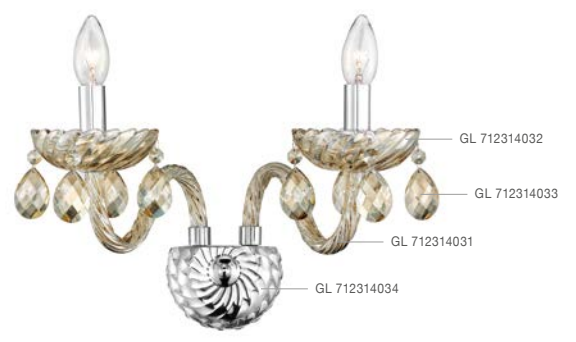

VENEZIA - 536802
 Chrome Aluminium
 Glass & K9 Crystals
 LED E14 8x5 Watt 230 Volt
 IP20 Bulb Excluded
 D: 70 H: 68 H2: 130 cm

VENEZIA - 536801
 Chrome Aluminium
 Glass & K9 Crystals
 LED E14 5x5 Watt 230 Volt
 IP20 Bulb Excluded
 D: 58 H: 67 H2: 130 cm

VENEZIA - 536803
 Chrome Aluminium
 Glass & K9 Crystals
 Adjustable
 LED E14 2x5 Watt 230 Volt
 IP20 Bulb Excluded
 D: 23-47 W: 5-22 H: 27 cm

ZANO - 71231402
 Chrome Aluminium
 Cognac Glass & K9 Crystals
 LED E14 8x5 Watt 230 Volt
 IP20 Bulb Excluded
 D: 78 H1: 65 H2: 120 cm