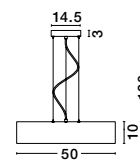

FINEZZA - 550401

Metal & Acrylic Diffuser
Matt Black Outside
Matt White Inside
Black Fabric Wire
LED E27 3x12 Watt 230 Volt
IP20 Bulb Excluded
D: 50 H: 10 H2: 130 cm

FINEZZA - 550402

Metal & Acrylic Diffuser
Matt Gray Outside
Matt White Inside
Black Fabric Wire
LED E27 3x12 Watt 230 Volt
IP20 Bulb Excluded
D: 50 H: 10 H2: 130 cm