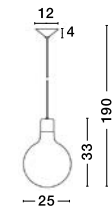

FUMO - 42110003
Gray Glass & White Metal
White Fabric Wire
LED E27 1x12 Watt 230 Volt
IP20 Bulb Excluded
D: 23 H1: 52 H2: 205 cm