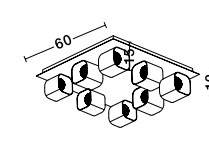

GL 83374011

CECELIA - 8337402
Chrome Aluminium
Clear Glass & Rose Gold Frame
LED G9 8x5 Watt 230 Volt
IP20 Bulb Included
L: 60 W: 54 H: 15 cm

GL 13003013012
GL 13003013011

BOCCALE - 1300301304
Chrome Aluminium
Clear Glass
LED G9 4x5 Watt 230 Volt
IP20 Bulb Included
L: 32 W: 32 H: 12cm