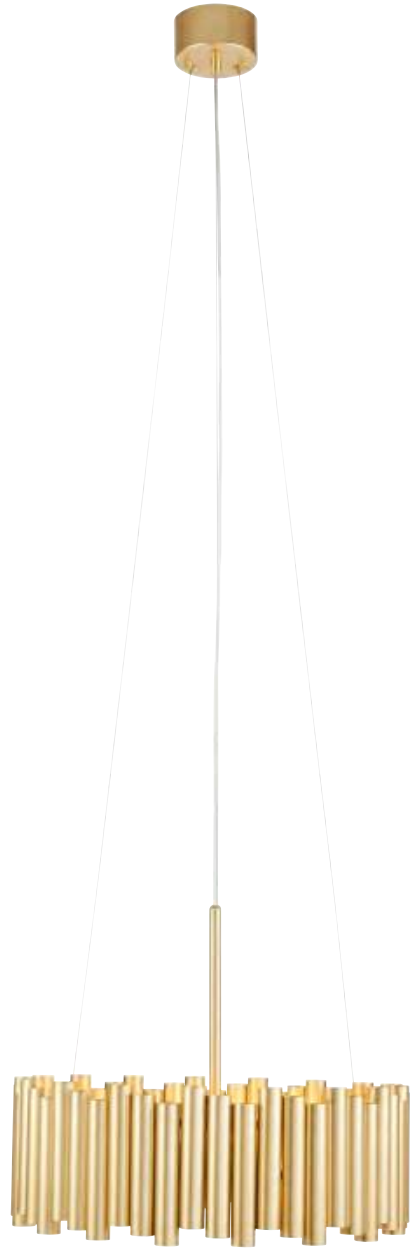

Bulb not included

Markslöjd Home 2022

112

Ceiling Lamps

107925

108047

107903

107911