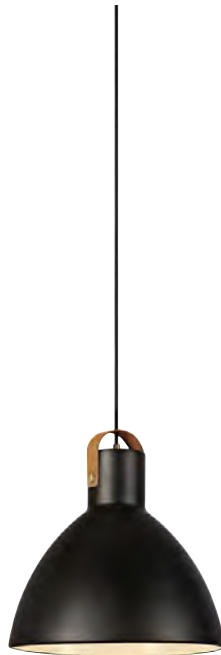

107527

Downtown

Black base **107527**

40 Ø 100	4 pcs	Class II	IP 20		
				DIOD/LED 1 x 22W	230V
12.5 → (cm)	Bracket suspension	150 cm			

1500 Lm / 3000K warm white

Downtown is a fresh take on one of our best-sellers. Light the candles for a more romantic mood and update the look by changing candles every now and then.

Eagle

Black / Black metal **106552**

White / White metal **106553**

24 Ø 22	4 pcs	Class I	IP20		
				E27 1 x 60W	230V
22 → (cm)	Bracket suspension	150 cm			

Light source not included

The matte metal shade combined with details in leather makes Eagle a great choice, Eagle is also available as a larger pendant. Textile cable in same colour as shade.

Eagle

Black / Black **106550**

White / White **106551**

38 Ø 35	2 pcs	Class I	IP20		
				E27 1 x 60W	230V
35 → (cm)	Ceiling hook	150 cm			

Light source not included

The matte metal shade combined with details in leather makes Eagle a great choice, Eagle is also available as a smaller pendant. Textile cable in same colour as shade.