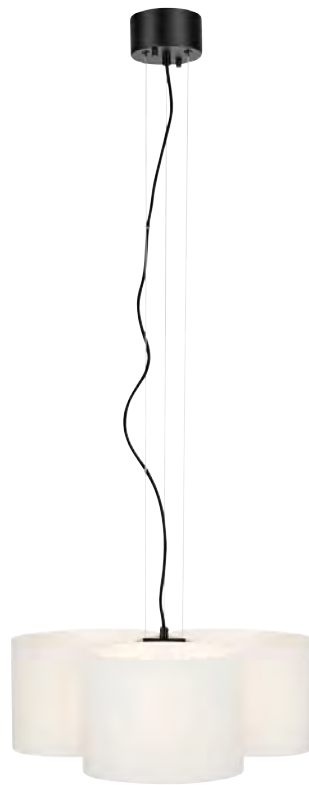

Bulb not included

107941

107942

Design by
Joakim Thedin

Oturo

White **108266**

| | | | |
|--|---|---------|--|
|  18  51 |  2 pcs | Class I | IP 20 |
| | | | |
| 51 → (cm) | Hook | |  150 cm |

Bulb not included