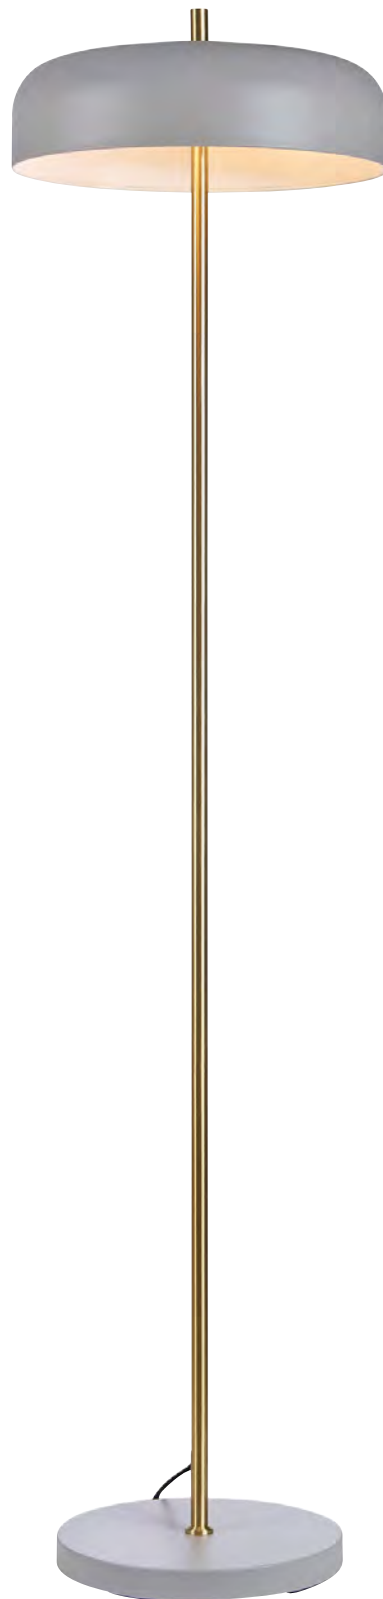

Caen

Markslöjd Home 2022

14

Series

107924

Caen

Grey / Brass

107924

 36 ∅ 32	2 pcs	Class I	IP 20			
				E27	1 x 60W	230V
32 → (cm)	Ceiling hook		150 cm			

Bulb not included

Caen

Grey / Brass

107923

 137 ∅ 32	1 pcs	Class I	IP 20			
				E27	2 x 60W	230V
32 → (cm)	Wall plug		200 cm			

Switch on cable

Bulb not included

107923