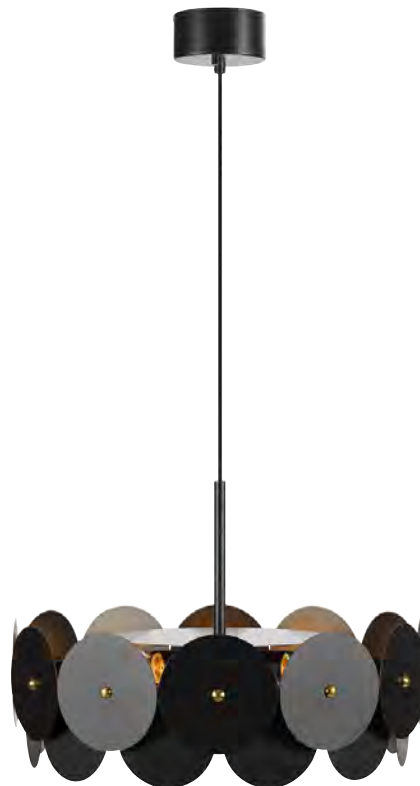

Universe

Black / Smoke 108111

68 40	2 pcs	Class I		IP20	
		G9	5	x 20W	230V
40 $\rightarrow$ (cm)		Bracket			

Light sources not included

108111

Design by
Joakim Thedin

Vegas

Black / Brass 108265

35 53	2 pcs	Class I		IP20	
		E27	3	x 40W	230V
53 $\rightarrow$ (cm)		Hook		150 cm	

Bulb not included

108265