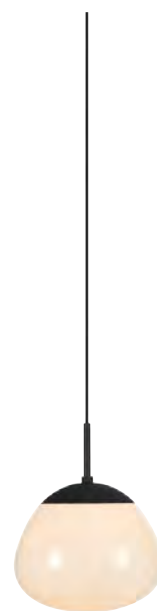

108295

Markslöjd Home 2022

63

Series

Rise

Antique / White
Black / White

108296
108295

31 Ø 25	4 pcs	Class II	IP 20			
				E27	1 x 40W	230V
25 → (cm)	Bracket		150 cm			

Bulb not included