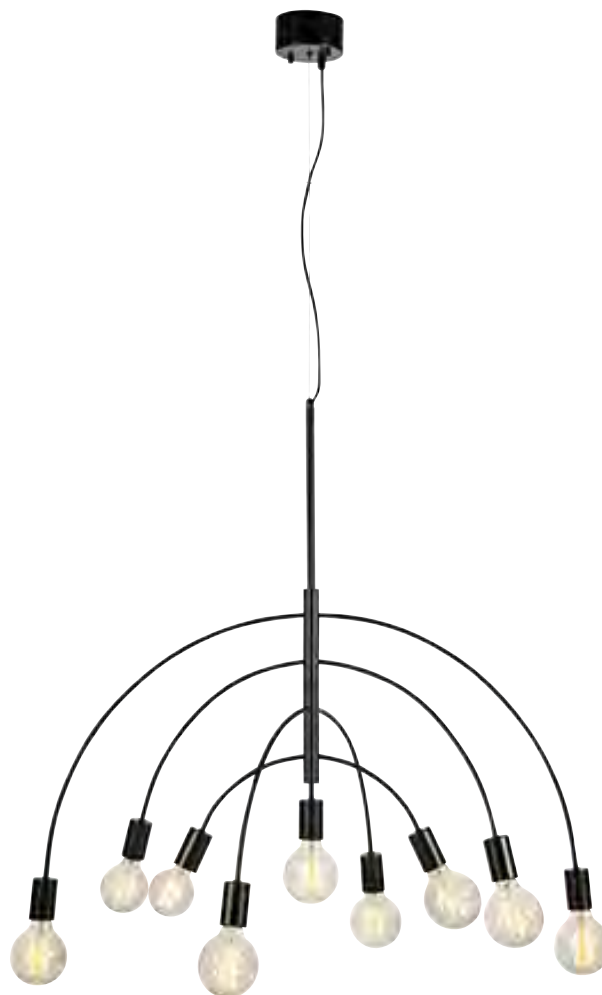

Design by
Joakim Thedin

Lavello

Black **108288**
Gold **108289**

88 ∅ 95	2 pcs	Class I	IP 20			
				E27	9 x 40W	230V
95 → (cm)	Hook	150 cm				

Bulb not included

Markslöjd Home 2022

110

Ceiling Lamps

108289

108288