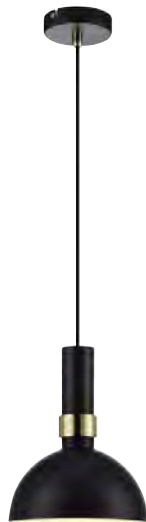

Larry

Design by
Monika Mulder

106974

Larry

Brushed brass / Black metal **106974**

24 19 19 → (cm)	8 pcs	Class I	IP20
	E27 1 x 60W	230V	
Bracket		150 cm	

Black textile cable

Light source not included

Larry is also available as series.