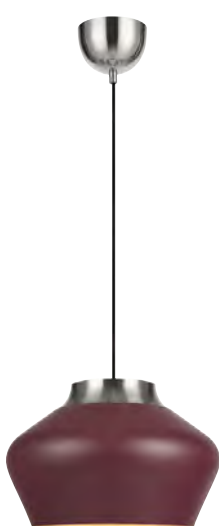

Design by
Monika Mulder

Kom

Steel base / White metal **107379**
Steel base / Black metal **107378**

21 31	2 pcs	Class I	IP20		
				E27 1 x 60W	230V
31 → (cm)	Ceiling plug & hook		200 cm		

Cable in same colour as shade

Light source not included

Kom pendant is designed by Monika Mulder and available in different colours and sizes. It's a stylish pendant with a matte metal shade that adds an exclusive touch.

107381

Kom

Steel base / Burgundy shade **107381**
Steel base / Petrol shade **107380**

21 31	2 pcs	Class I	IP20		
				E27 1 x 60W	230V
31 → (cm)	Ceiling plug / hook		200 cm		

Black textile cable.

Light source not included

Kom pendant is designed by Monika Mulder and available in different colours and sizes. It's a stylish pendant with a matte metal shade that adds an exclusive touch.