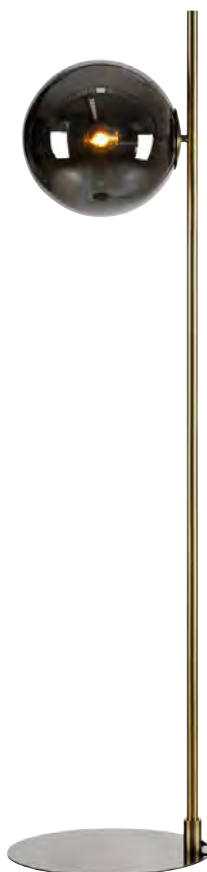

108274

Dione

White / Black
Smoke / Antique

108273
108274

134,5 33	4 pcs	Class I	IP 20		
				E14 1 x 40W	230V
33 → (cm)		Wall plug / Switch on cable 200 cm			

Bulb not included