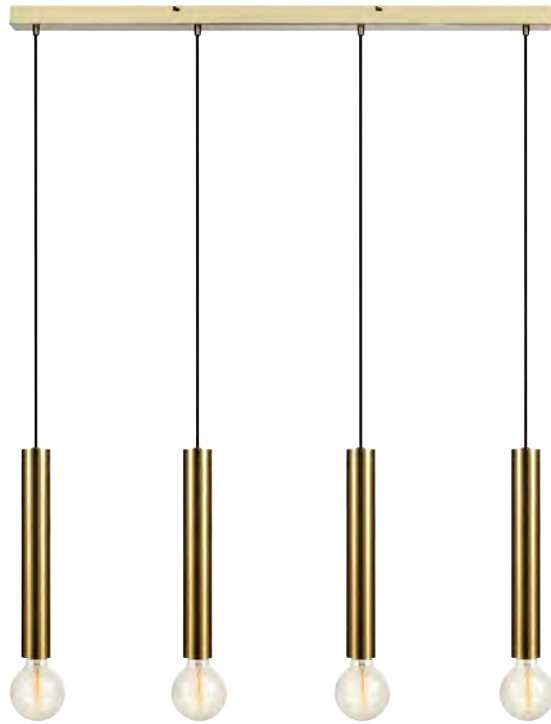

Bulb not included

Switch on cable

Sencillo

1082263

108264

Sencillo

Brass **108263**
 Black **108264**

| | | | |
|---|---|---------|--|
|  35  106 |  4 pcs | Class I | IP 20 |
| | | | |
| 5 → (cm) | Bracket | |  150 cm |