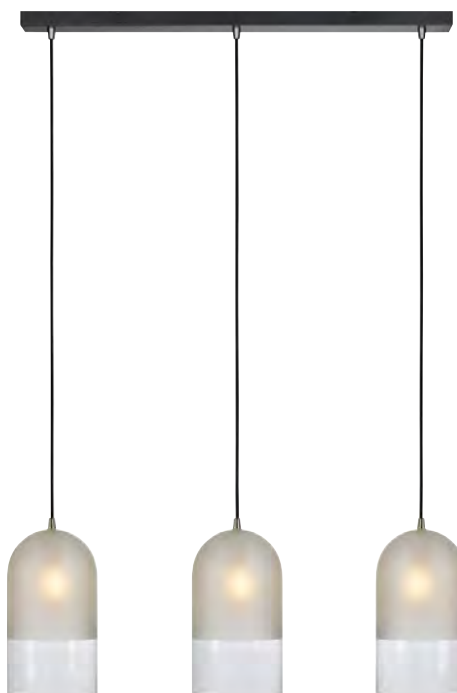

108226

Cope 108226

Cozy

Cozy

Black / Beige

107999

| | | | | |
|--|---|---|--|-------|
|  48 Ø 76 |  1 pcs | Class I | | IP 20 |
| | |  E14 | 6 | x 20W |
| 76 → (cm) | Ceiling hook | |  150 cm | |

Bulb not included