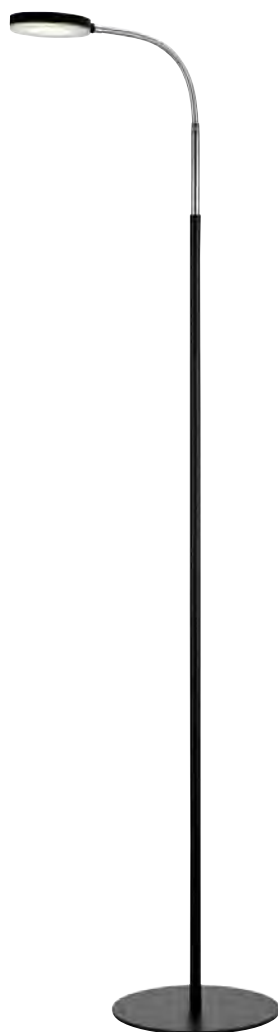

106468

Flex

White metal base / Chrome details **106468**

40 10	12 pcs	Class II	IP20
	DIOD/LED	1 x 5W	
15 → (cm)	Wall plug & Bracket		200 cm

Built-in switch on plate / White cable

300 lm / 3000K warm white

Adjustable lamp head with a long flexible arm. Available as series.

106465

Flex

Black / Black **106465**

132 22	4 pcs	Class II	IP 20
	FIXED LED	1 x 5W	
22 → (cm)	Wall plug		200 cm

Switch on cable

DIOD/LED

Adjustable lamp head. Also available as series.