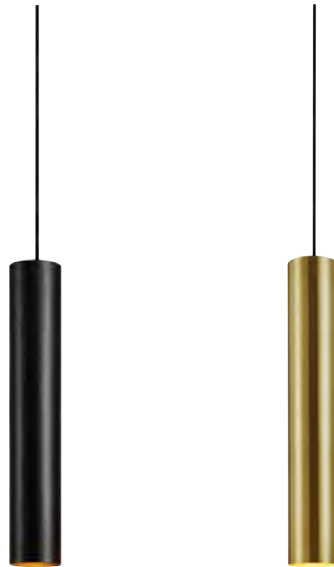

107879

107880

Ruben

Brushed Brass		107880	
Black		107879	
40	4 pcs	Class I	IP 20
7	GU10	1 x 35W	230V
7 (cm)	Hook		350 cm

Bulb not included