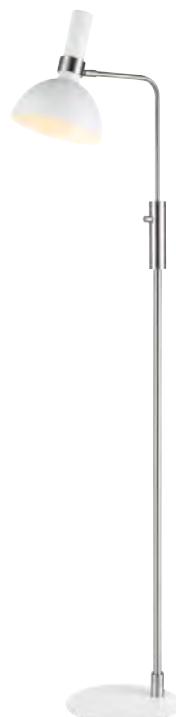

107501

Larry

Black / Brushed Brass **106972**
Black / Chrome **106857**
Steel / White **107501**

146 25 33 → (cm)	2 pcs	Class II	IP 20
	E27 1 x 60W	230V	
Wall plug		200 cm	

Dimmer and switch on base, requires dimmable bulb.

Light source not included

With the Larry series, designer Monika Mulder wanted to give people the possibility to re-create the feeling of a luxury hotel at home.