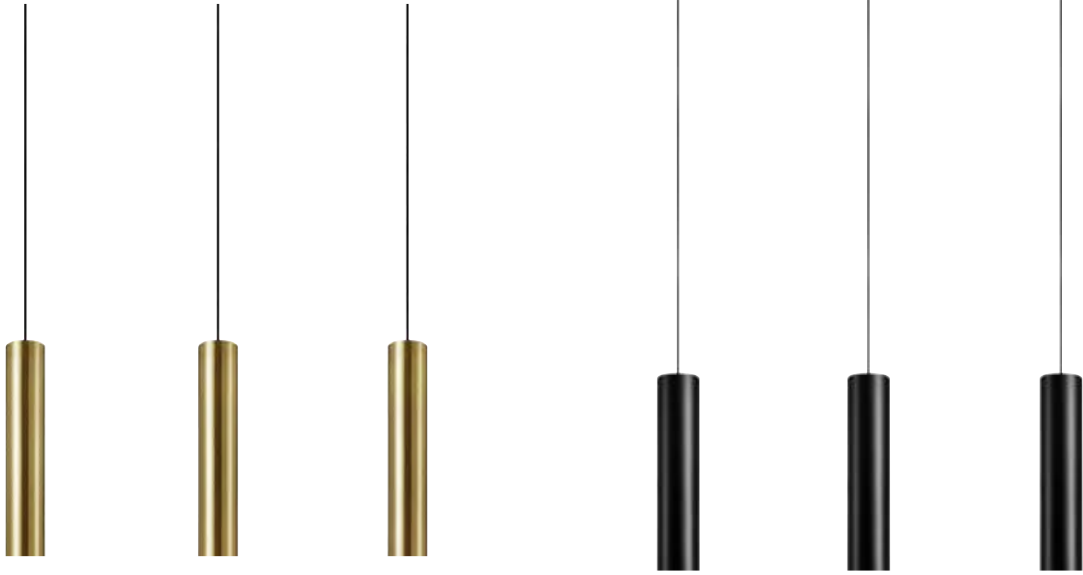

| | | | |
|---|---|----------|--|
|  155  70 |  2 pcs | Class I | IP20 |
| |  E14 | 12 x 40W | 230V |
| 70 → (cm) | Hook | |  150 cm |

Light source not included

107883

107882

Ruben

| | | | |
|--|---|---------|--------|
| Brushed Brass | | 107883 | |
| Black | | 107882 | |
|  40 |  2 pcs | Class I | IP 20 |
|  82 |  GU10 | 3 x 35W | 230V |
| 7  (cm) | Bracket  | | 150 cm |