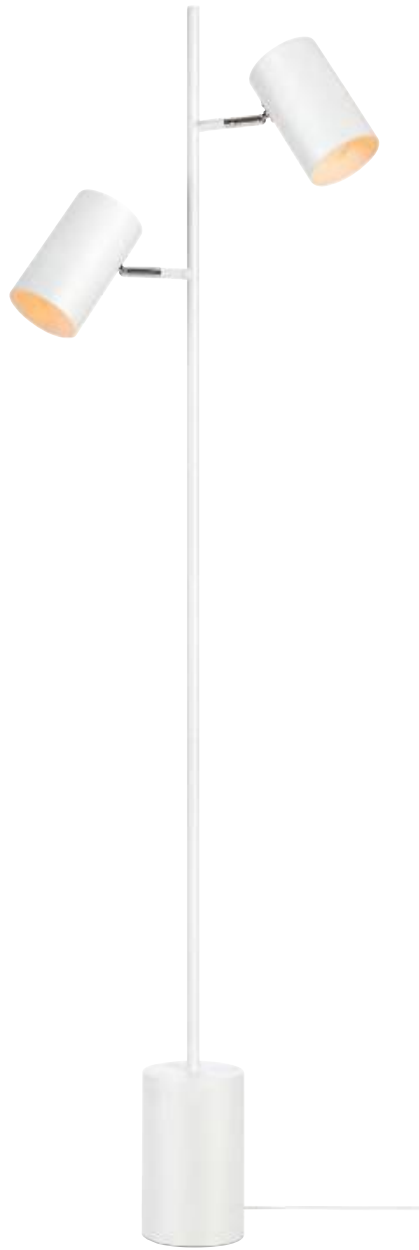

Twin

White **107948**
Black **107949**

144	2 pcs	Class II	IP 20
32	E14	2 x 40W	230V
25 → (cm)	Wall plug	200 cm	

Switch on lampholder

Bulb not included

Markslöjd Home 2022

170

Floor Lamps

107948