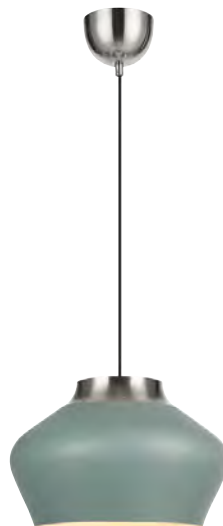

Kom 107378

107381

107380

Kom

Steel base / Burgundy shade **107381**
Steel base / Petrol shade **107380**

| | | | |
|--|---|---------|--|
|  21  31 |  2 pcs | Class I | IP20 |
| | | | |
| 31 → (cm) | Ceiling plug / hook | |  200 cm |