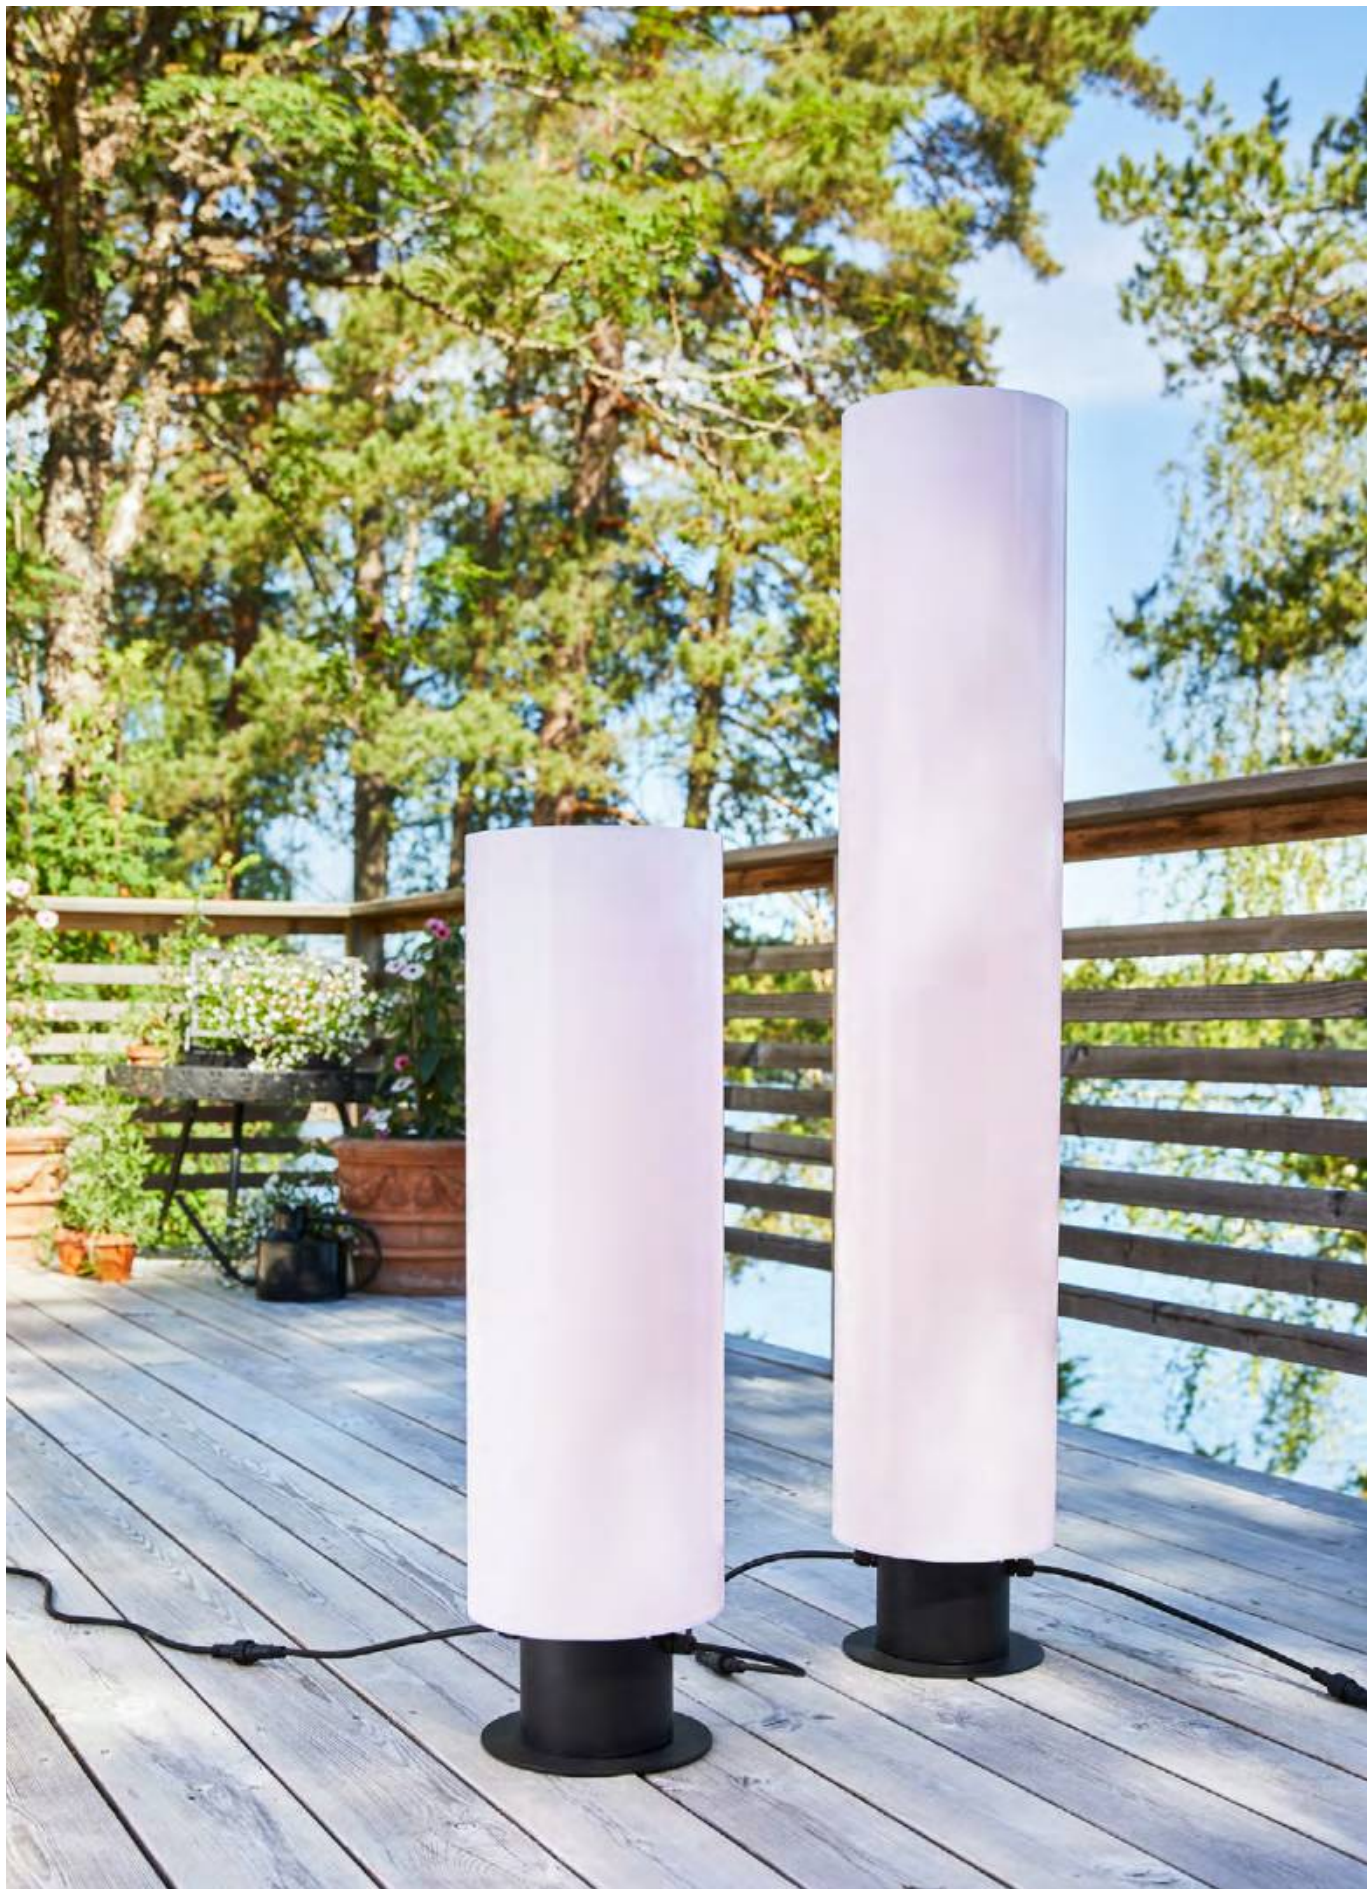

107985

107986