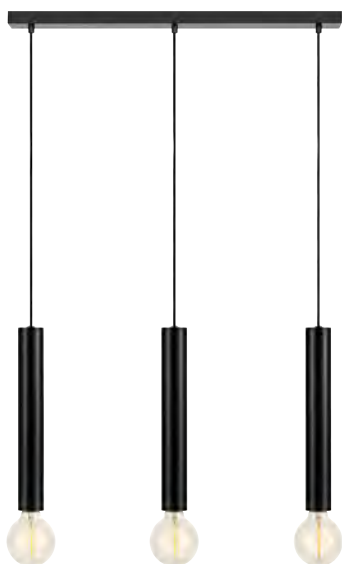

108262

Sencillo

Brass 108261
Black 108262

35 75 5 → (cm)	4 pcs	Class II	IP 20			
				E27	3 x 40W	230V
Bracket		150 cm				

Bulb not included

Markslöjd Home 2022

68

Series