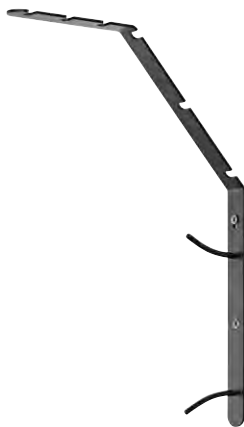

Vättern

Steel / White glass

104334

14 12	4 pcs	Class II	IP 20		
				E14 1 x 40W	230V
12 → (cm)		Ceiling hook	350 cm		

Switch on cable, black cable

Light source not included

The glass is matte white and gives a subtle, lovely glow.

104649

Ven

Steel / White glass

104649

25 12	6 pcs	Class II	IP 20		
				E14 1 x 40W	230V
12 → (cm)		Wall plug	350 cm		

Switch on cord, transparent cord. Hook suspension.

Light source not included.

The glass is matte white and gives a subtle, lovely glow.

106865

106864

Wall hanger

Black metal

106865

White metal

106864

28 2	24 pcs		
		19 → (cm)	

Combine with any small pendant or ceiling lamp and hang it on the wall.