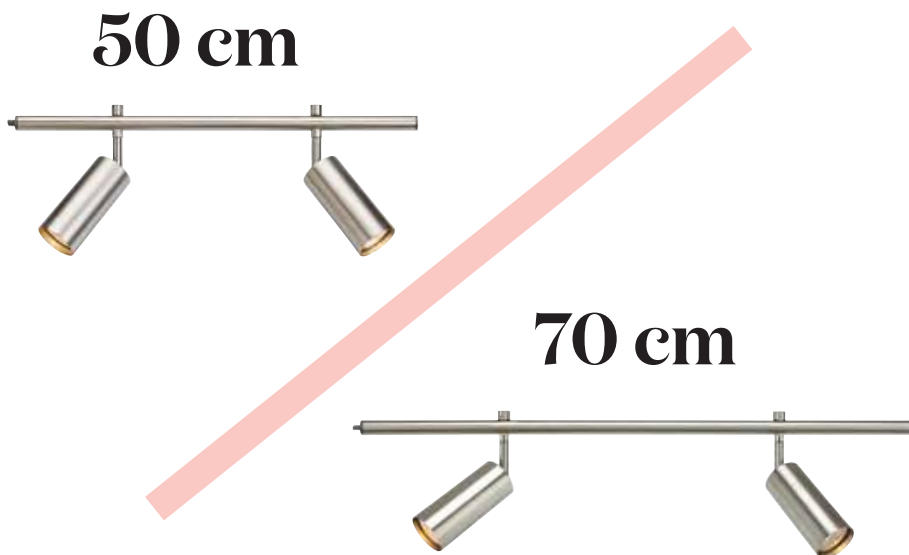

2. Select Length

Expand comes in 50 cm and 70 cm. If you prefer the lights to sit more closely together; then choose 50 cm, and if you want a more scattered placement you can use 70 cm.

3. Select Accessories