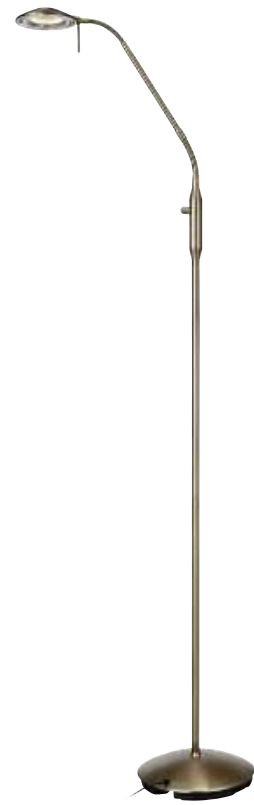

105582

Hudson

Steel / Steel **105583**

135	2 pcs	Class III	IP 20
40	FIXED LED 2 x 6W		18V
40 → (cm)	Wall plug	200 cm	

Dimmer and switch on base, black cable.

2x6W och 2x450 lumen. 120° spread angle. 3000K.

Two adjustable shades with flexible twin stems. Two built-in dimmers, switches on base. Ideal reading lamp.