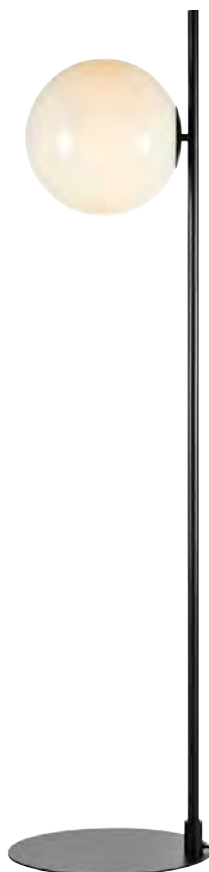

Dione

108271

108272

Dione

White / Black
Smoke / Antique

108271
108272

62,5 24	2 pcs	Class II	IP 20		
				E14 1 x 40W	230V
24 → (cm)		Wall plug / Switch on cable 200 cm			

Bulb not included

108273

108274

Dione

White / Black
Smoke / Antique

108273
108274

134,5 33	4 pcs	Class I	IP 20		
				E14 1 x 40W	230V
33 → (cm)		Wall plug / Switch on cable 200 cm			

Bulb not included