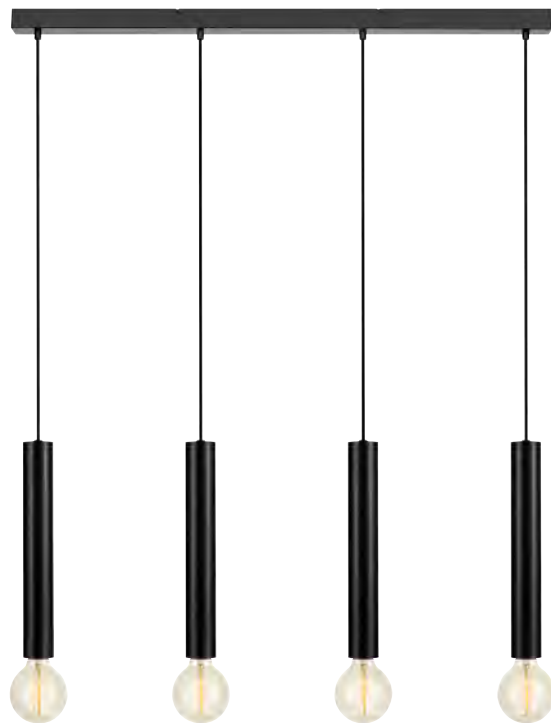

Bulb not included

Switch on cable

Sencillo

1082263

108264

Sencillo

Brass **108263**
 Black **108264**

| | | | |
|---|---|---------|--|
|  35  106 |  4 pcs | Class I | IP 20 |
| | | | |
| 5 → (cm) | Bracket | |  150 cm |