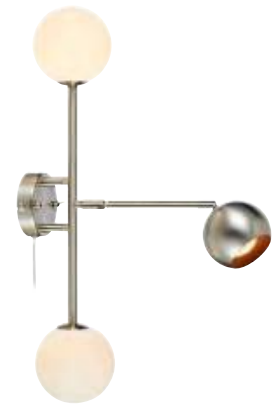

108256

Buddy

Black metal / Opal glass **107494**

40 ∅ 12	6 pcs	Class II	IP20		
				G9 1 x 18W	230V
41 → (cm)		Wall plug	200 cm		

Switch on cable / Textile cable

Light source not included

Stylish wall lamp with a hanging shade in white glass and a metal base. Spreads a soft and pleasant light. The wall lamp is perfect when you have limited space on your table.