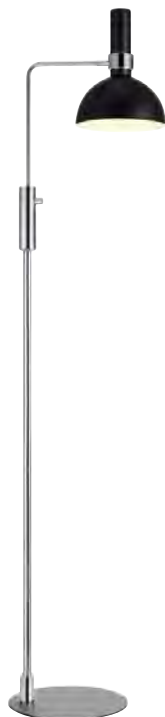

Larry

Design by
Monika Mulder

Larry

Brushed brass / Black metal **106974**

24 19 19 → (cm)	8 pcs	Class I	IP20
	E27 1 x 60W	230V	
Bracket		150 cm	

Black textile cable

Light source not included

Larry is also available as series.

106857

Larry

Black / Brushed Brass **106972**
Black / Chrome **106857**
Steel / White **107501**

146 25 33 → (cm)	2 pcs	Class II	IP 20
	E27 1 x 60W	230V	
Wall plug		200 cm	

Dimmer and switch on base, requires dimmable bulb.

Light source not included

With the Larry series, designer Monika Mulder wanted to give people the possibility to re-create the feeling of a luxury hotel at home.