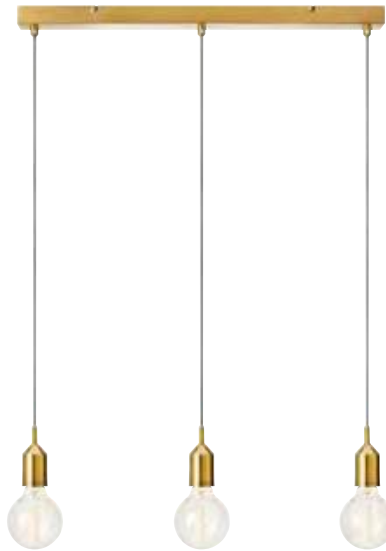

Bronx

Bronx

Bronze **108097**

160 68	6 pcs	Class I	IP20	
	E27	3 x 60W	230V	
4,5 → (cm)	Bracket		150 cm	

Light source not included

108097

Bronx

Bronze **108098**

10 4	24 pcs	Class II	IP20	
	E27	1 x 60W	230V	
4 → (cm)	Hook		350 cm	

Light source not included

Bronx

Bronze **108099**

152 25	6 pcs	Class II	IP20	
	E27	3 x 60W	230V	
25 → (cm)	Bracket		150 cm	

Light source not included