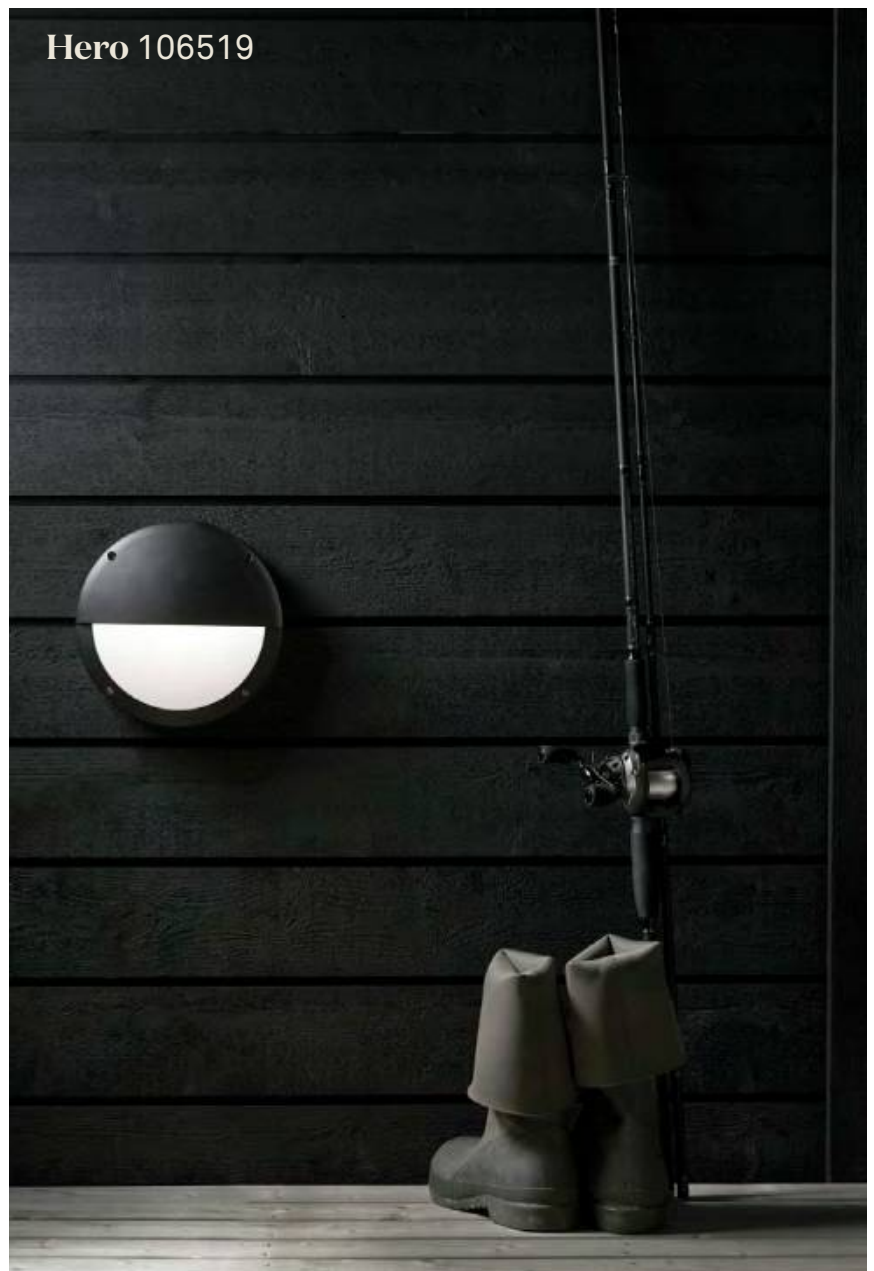

Hero

Black aluminium / White PC **106519**

7.5	12 pcs	Class I	IP44
22	LED 65 Lm 1 x 9W	230V	
22 → (cm) Fixed installation			

Built-in light source 3000K Warm white light

Wall light for outdoor use in powder-coated black aluminium.
65 lumen and 3000K warm white light.