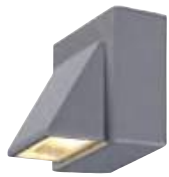

102579

104734

Carina

Grey / Transparent glass **102579**
White / Transparent glass **104734**

14	6 pcs	CLASS I	IP44
8	LED 97 Lm 2x1W	230V	
6.5 → (cm) Fixed installation			

Built-in light source. 3000K Warm white light.

A simple and easy-to-place outdoor light with LED light source included for long-lasting light! Cast iron with silver-grey or white finish. Flush mounted on the wall.

102578

104733

Carina

Grey / Transparent glass **102578**
White / Transparent glass **104733**

7.5	24 pcs	CLASS I	IP44
8	LED 97 Lm 1W	230V	
6.5 → (cm) Fixed installation			

Built-in light source. 3000K Warm white light.

A simple and easy-to-place outdoor light with LED light source included for long-lasting light! Cast iron with silver-grey or white finish. Flush mounted on the wall.

Caris

Black metal / Clear glass **106923**

82	8 pcs	Class I	IP44
20	E27 1 x 40W	230V	
20 → (cm)			

Light source not included.

The IP class is IP44, intended for fixed, grounded installation. Powder-finished, stainless metal and clear glass light housing.

Caris

Black metal / Clear glass **106922**

33	4 pcs	Class I	IP44
20	E27 1 x 40W	230V	
23 → (cm) Screws			

Light source not included.

The IP class is IP44, intended for fixed, grounded installation. Powder-finished, stainless metal and clear glass light housing.