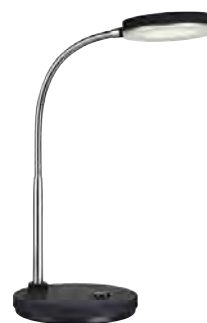

Flex

Flex

White / White plastic **106466**
Black / Black plastic **106467**

40 14	12 pcs	Class II	IP 20
	FIXED LED	1 x 5W	230V
14 → (cm)	Wall plug	200 cm	

Built-in switch on base

300 Lm / 3000K warm white

Adjustable lamp head on a base of metal.
Also available for wall and with a clip for table or shelf.

106466

106467

*With clip for table
or shelf*

Flex

Black / White **106471**
White / White **106470**

40 10	24 pcs	Class II	IP 20
	DIOD/LED	1 x 5W	230V
15 → (cm)	Wall plug	200 cm	

Switch on cable / White cable

300 Lm / 3000K warm white

Adjustable lamp head with a clip for table or shelf.