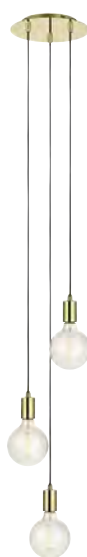

Light sources not included

Sky pendant easy to love, place and update. Ideal to place above a table or to highlight your favorite corner. Update by switching the bulbs.

106333

106334

107107

Sky

Black / Black **107467**