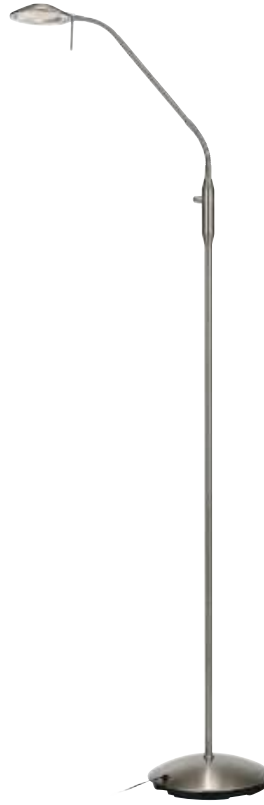

Hudson

Antique / Antique **105582**
Steel / Steel **105581**

152	2 pcs	Class III	IP 20
26	FIXED LED 1 x 6W		18V
32 → (cm)	Wall plug	200 cm	

Dimmer

DIOD/LED

One adjustable shade with flexible stem. Built-in dimmers, switches on base. Ideal reading lamp.

105581