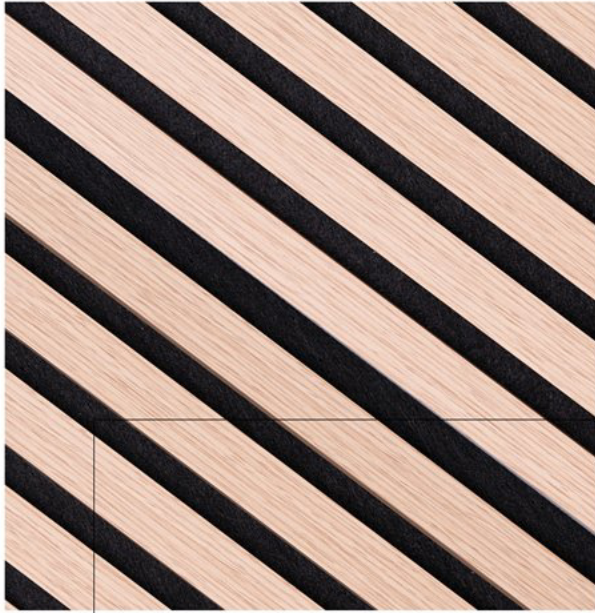

OAK NATURAL - BLACK

soundproofing properties,
structure and
natural oak color

❶ COLETTE OAK NATURAL - BLACK

❶ panel - length approx. 270 cm