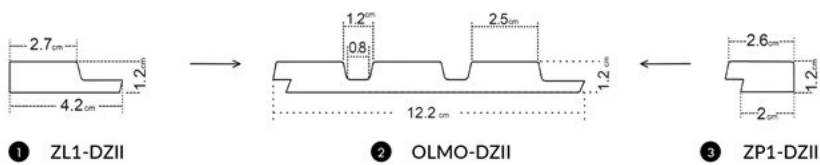

CLASSIC | EDITION

*Almo*

OAK GOLD II

T I M E L E S S

c o m b i n a t i o n  
o f p a t t e r n s  
a n d c o l o r s

W O O D A N D G R E Y

- 1 left finishing mouldings - length approx. 270cm
- 2 panel - length approx. 270cm
- 3 right finishing mouldings - length approx. 270cm