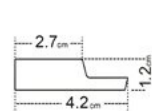

CLASSIC | EDITION

*Asti*

OAK GOLD

Subtle panels from THE ASTI COLLECTION have been released with dedicated finishing mouldings that will aesthetically finish an open wall with visible sides

- ① left finishing mouldings - length approx. 270cm
- ② panel - length approx. 270cm
- ③ right finishing mouldings - length approx. 270cm