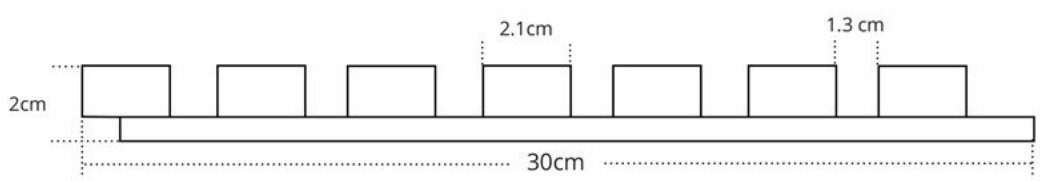

# Oak Brown

BLACK

OAK BROWN-BLACK

soundproofing  
properties, structure  
and color natural wood

❶ COLETTE OAK BROWN-BLACK

❶ panel - length approx. 270 cm

BLACK WOOD-BLACK

soundproofing  
properties, structure  
and color black wood