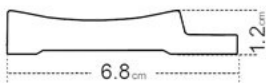

IMITATION
of a material
STRUCTURE