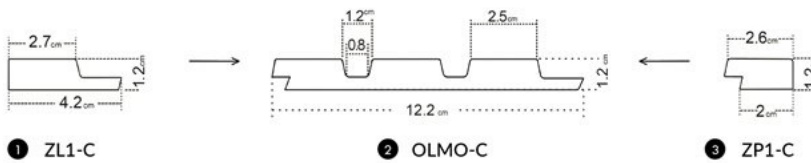

Will you be tempted
by a dark accent in
the form of a wall
lined with BLACK
WALL PANELS