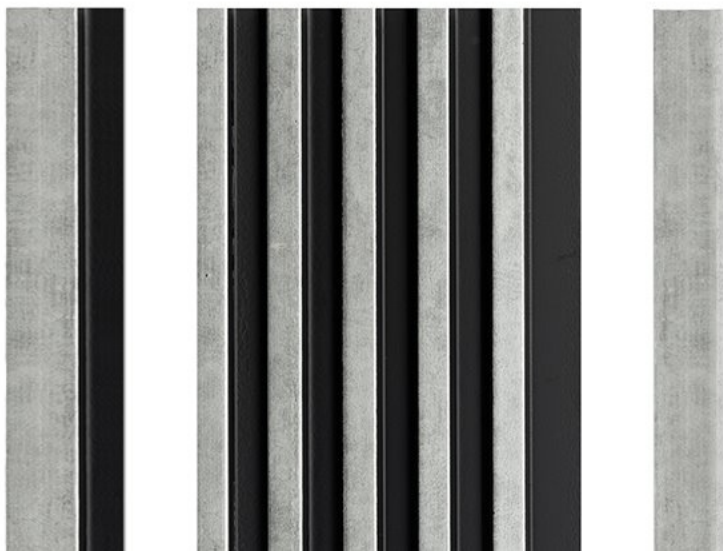

SILVER COLOR  
OF ASTI COLLECTION

looks very light  
and does not overwhelm  
the interior

ECO-FRIENDLY

Your needs to create beautiful interiors have contributed to the emergence of our decorative passion. Nowadays, not only the design of our products is a challenge for us, but also how they are made in harmony with nature. Lamelio wall panels are made of polystyrene derived from 92% recycled pellets.