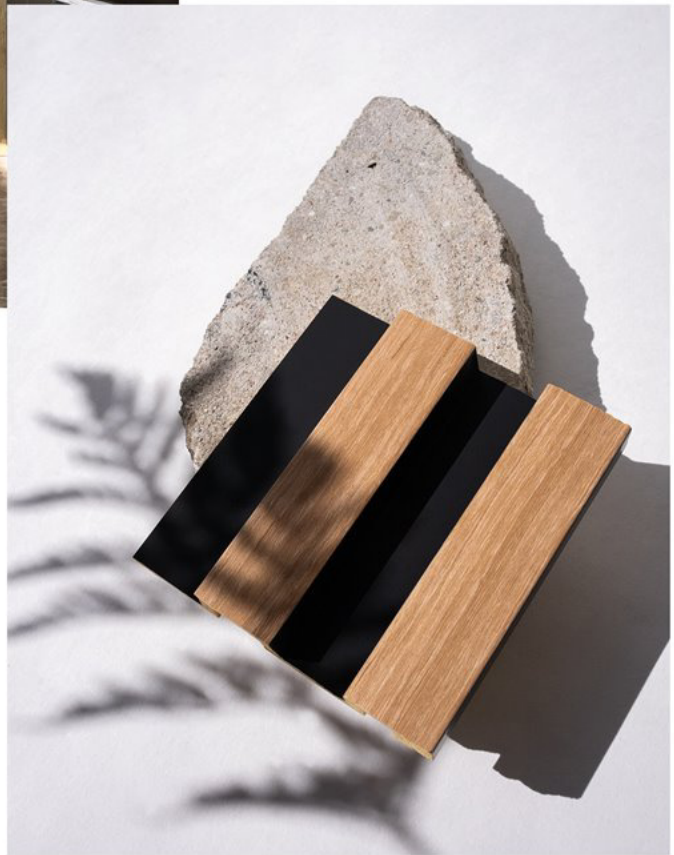

- 1 left finishing mouldings - length approx. 270cm
- 2 panel - length approx. 270cm
- 3 right finishing mouldings - length approx. 270cm