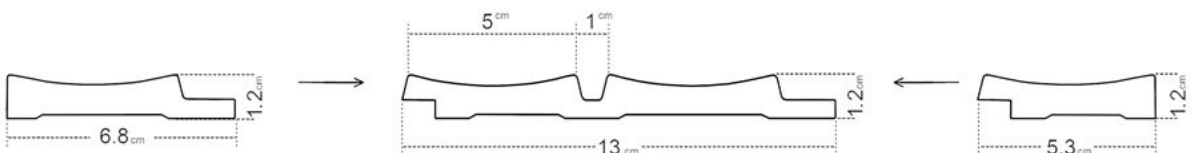

1 AMBER-ZL B

2 AMBER-B

3 AMBER-ZP B