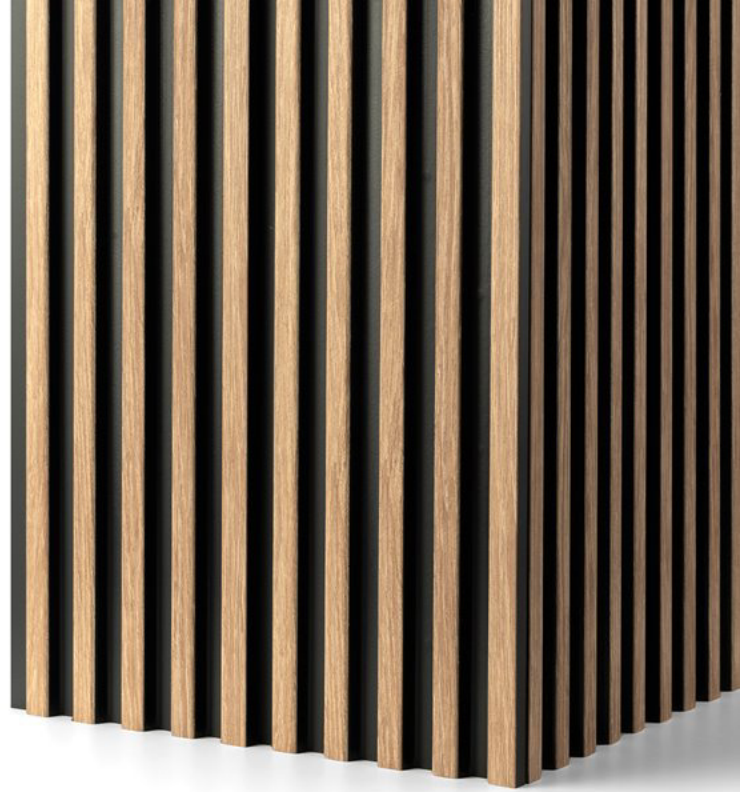

CLASSIC | EDITION

*Asti*

OAK GOLD

Subtle panels from THE ASTI COLLECTION have been released with dedicated finishing mouldings that will aesthetically finish an open wall with visible sides

- ① left finishing mouldings - length approx. 270cm
- ② panel - length approx. 270cm
- ③ right finishing mouldings - length approx. 270cm

SILVER COLOR  
OF ASTI COLLECTION

looks very light  
and does not overwhelm  
the interior

ECO-FRIENDLY

Your needs to create beautiful interiors have contributed to the emergence of our decorative passion. Nowadays, not only the design of our products is a challenge for us, but also how they are made in harmony with nature. Lamelio wall panels are made of polystyrene derived from 92% recycled pellets.

Panels from the Milo series are perfect for rooms where they attracting the main focus. The panels will look great on a free wall and will be an exceptional interior decoration. The collection is available in gold but also in shades of light and dark wood.