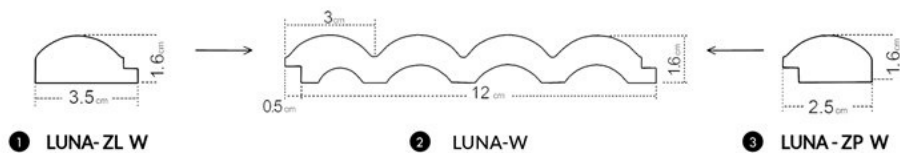

Give a unique character
to the wall panels from the
INFINITY COLLECTION