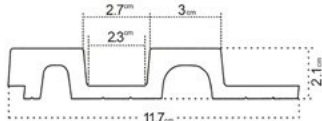

CLASSIC | EDITION

Classic  
shape and  
natural  
shade

1 ZL2-DZ

2 VASCO-DZ

3 ZP2-DZ

- 1 left finishing mouldings - length approx. 270cm
- 2 panel - length approx. 270cm
- 3 right finishing mouldings - length approx. 270cm