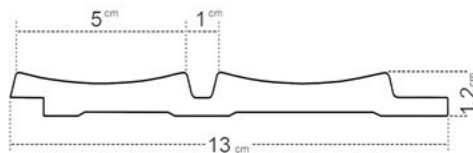

IMITATION
of a material
STRUCTURE