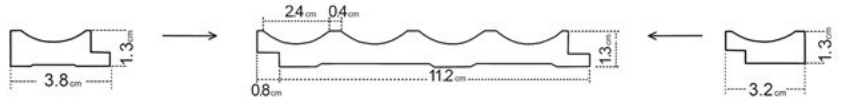

B L A C K
W A L L P A N E L

l o o k s e l e g a n t
a g a i n s t a n y
b a c k g r o u n d