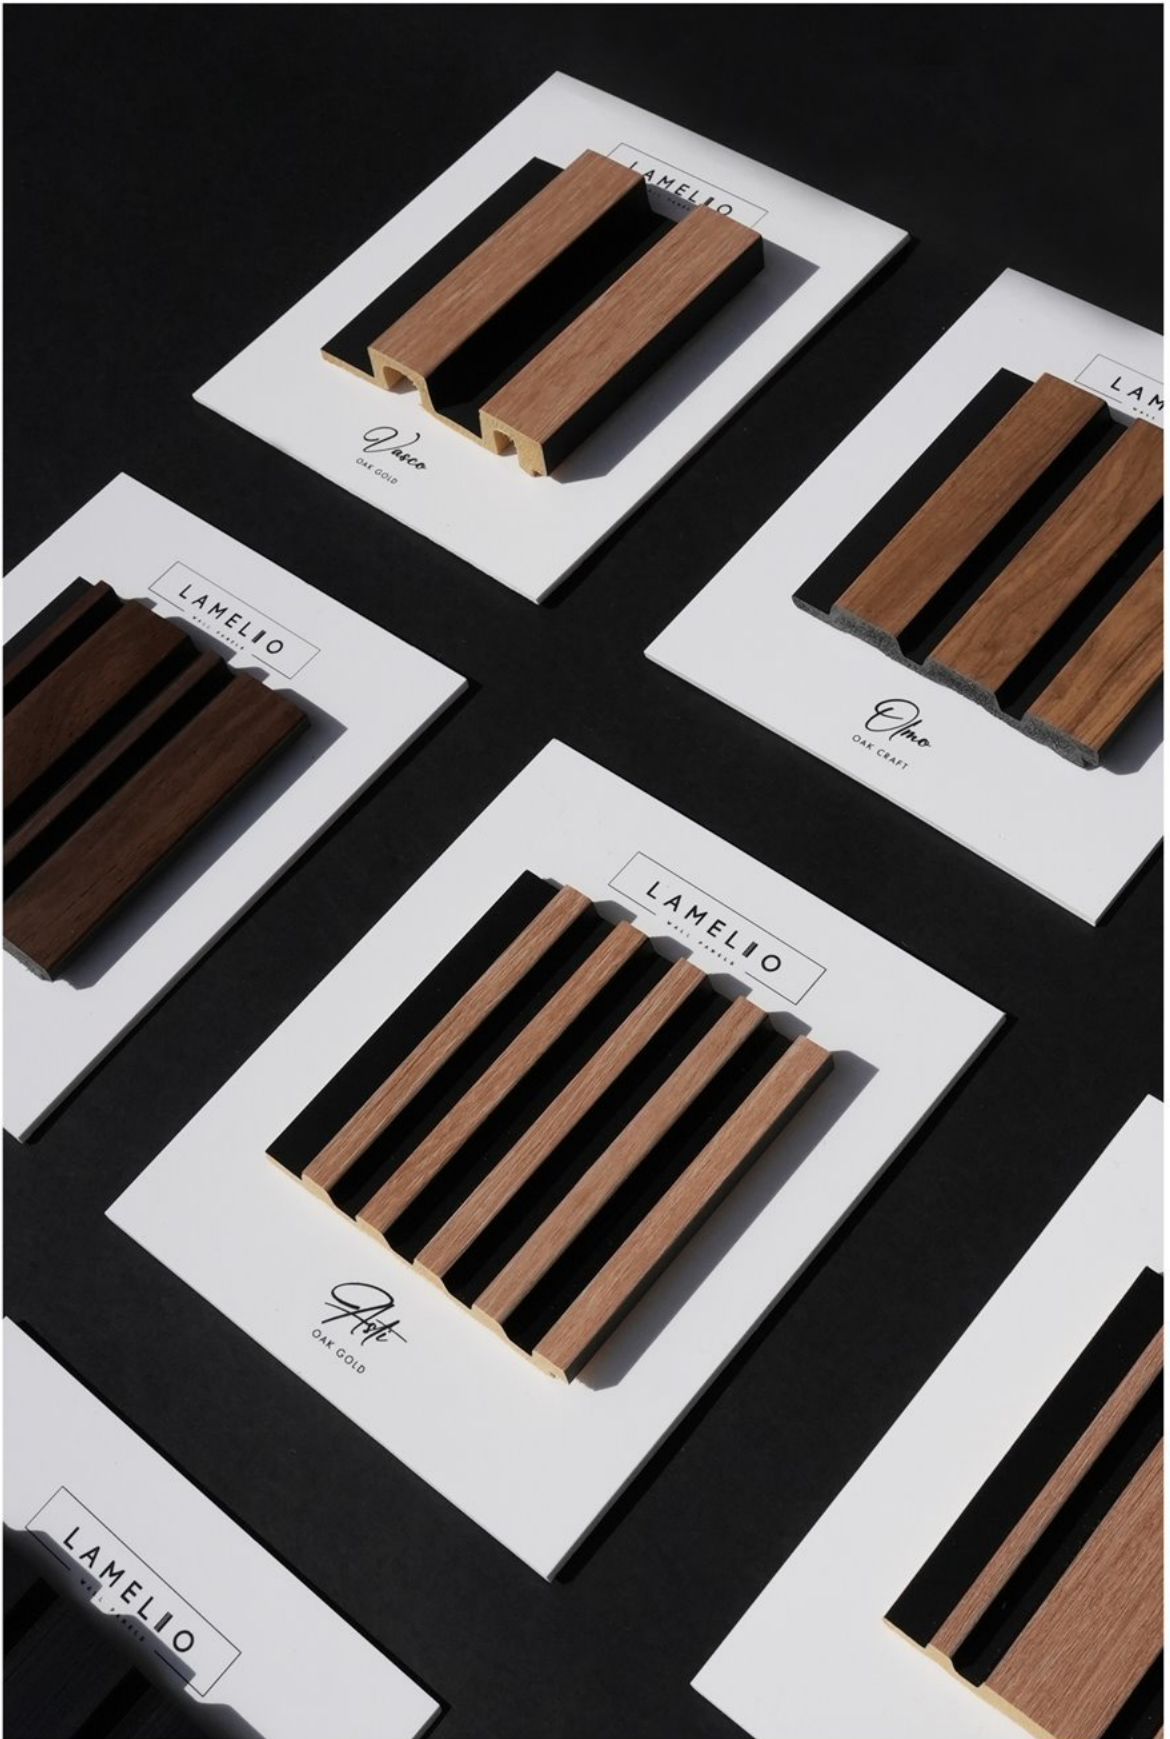

- 5** When joining panels on the corner of the wall, groove the panels together.

- 6** You can use end strips to complete the finish look.

*Check out our*  
MARKETING MATERIALS

SAMPLE BOX BASIC

SAMPLE BOX PREMIUM

SAMPLE DISPLAY

MARKETING MATERIALS

EXPO BASIC

EXPO TOWER

EXPO PREMIUM

# Finish

S L A T

panels	left finish	right finish
ASTI OAK GOLD	ZL1 - DZ	ZP1 - DZ
ASTI OAK CRAFT	ZL1 - DC	ZP1 - DC
ASTI SILVER	ZL1 - S	ZP1 - S
MILO WALNUT	ZL1 - O	ZP1 - O
MILO GOLD	ZL1 - Z	ZP1 - Z
MILO OAK SONOMA	ZL1 - DS	ZP1 - DS
OLMO OAK GOLD II	ZL1 - DZ II	ZP1 - DZ II
OLMO OAK CRAFT	ZL1 - DC	ZP1 - DC
OLMO BLACK	ZL1 - C	ZP1 - C
VASCO OAK GOLD	ZL2 - DZ	ZP2 - DZ
VASCO OAK CRAFT	ZL2 - DC	ZP2 - DC
VASCO WALNUT	ZL2 - O	ZP2 - O
ONDA OAK WHITE	ONDA -ZL OW	ONDA -ZP OW
ONDA OAK NATURAL	ONDA -ZL ON	ONDA -ZP ON
ONDA GREY	ONDA -ZL G	ONDA -ZP G
ONDA BLACK	ONDA -ZL B	ONDA -ZP B
AMBER WHITE	AMBER -ZL W	AMBER -ZP W
AMBER GREY	AMBER -ZL G	AMBER -ZP G
AMBER BEIGE	AMBER -ZL B	AMBER -ZP B
AMBER ANTHRACITE	AMBER -ZL A	AMBER -ZP A
INFINITY OLMO	ZL1 - W	ZP1 - W
INFINITY ONDA	ONDA -ZL W	ONDA -ZP W
INFINITY VERSAL	VERSAL -ZL W	VERSAL -ZP W
INFINITY LUNA	LUNA -ZL W	LUNA -ZP W