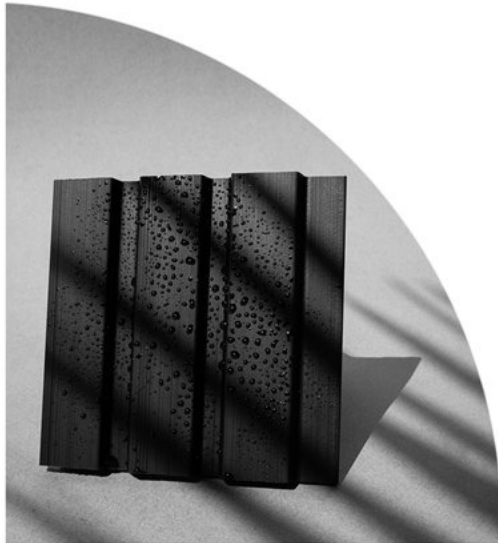

## WATERPROOF

The modern material of the Lamelio wall panels is waterproof, so you can successfully use them not only in the living room or bedroom, but also in the bathroom, spa or other rooms exposed to moisture.