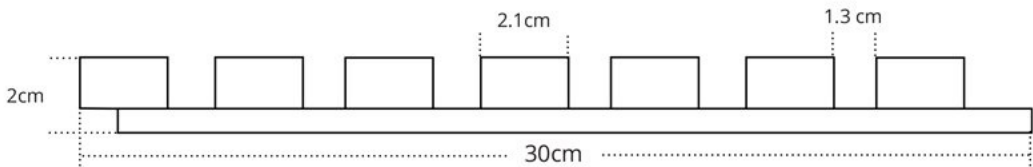

# *Oak Natural*

BLACK

OAK NATURAL - BLACK

soundproofing properties,  
structure and  
natural oak color

❶ COLETTE OAK NATURAL - BLACK

❶ panel - length approx. 270 cm

OAK HONEY- BLACK  
soundproofing  
properties, structure  
and color natural wood