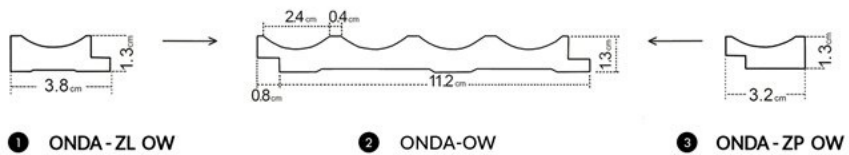

# ONDA OAK WHITE

l o v e s   t h e   c o m p a n y  
o f   s u b d u e d   c o l o r s

- ❶ left finishing mouldings - length approx. 270cm
- ❷ panel - length approx. 270cm
- ❸ right finishing mouldings - length approx. 270cm