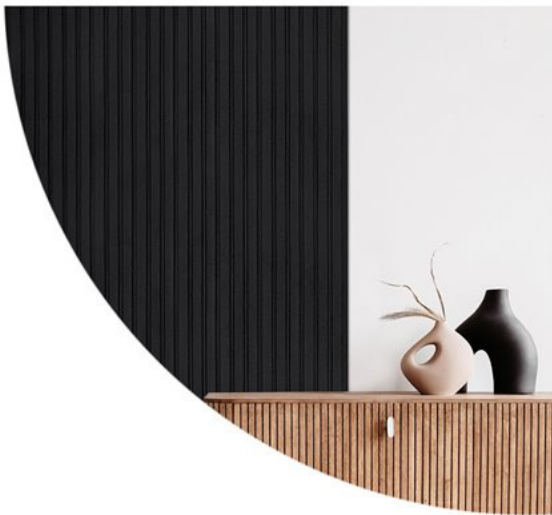

## WATERPROOF

The modern material of the Lamelio wall panels is waterproof, so you can successfully use them not only in the living room or bedroom, but also in the bathroom, spa or other rooms exposed to moisture.