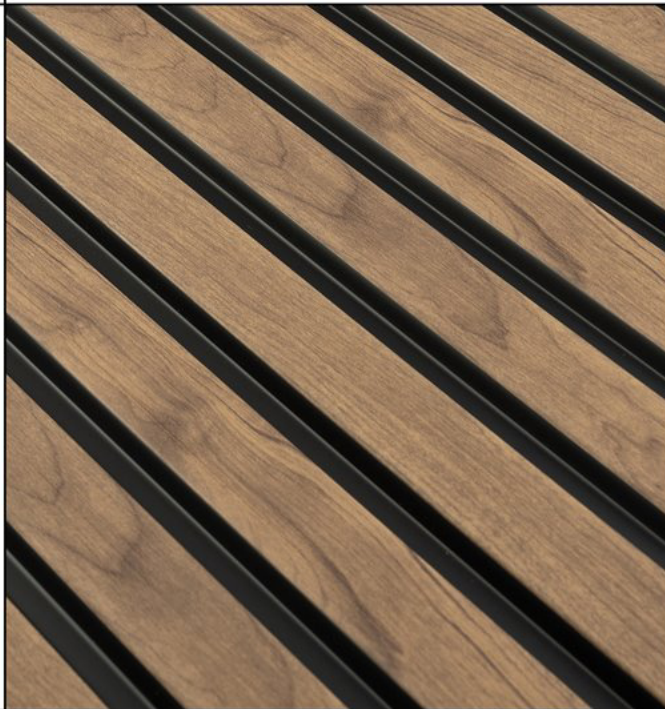

A unique wood pattern
that has become
BESTSELLER