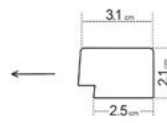

J O I N I N G P A N E L S
at the corner of the wall

3 ZP2-DC