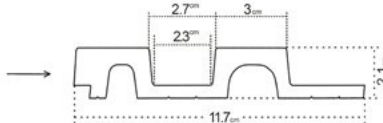

J O I N I N G P A N E L S
at the corner of the wall

2 VASCO-DC