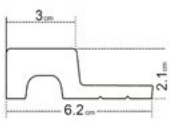

CLASSIC | EDITION

Classic  
shape and  
natural  
shade

1 ZL2-DZ

2 VASCO-DZ

3 ZP2-DZ

- 1 left finishing mouldings - length approx. 270cm
- 2 panel - length approx. 270cm
- 3 right finishing mouldings - length approx. 270cm