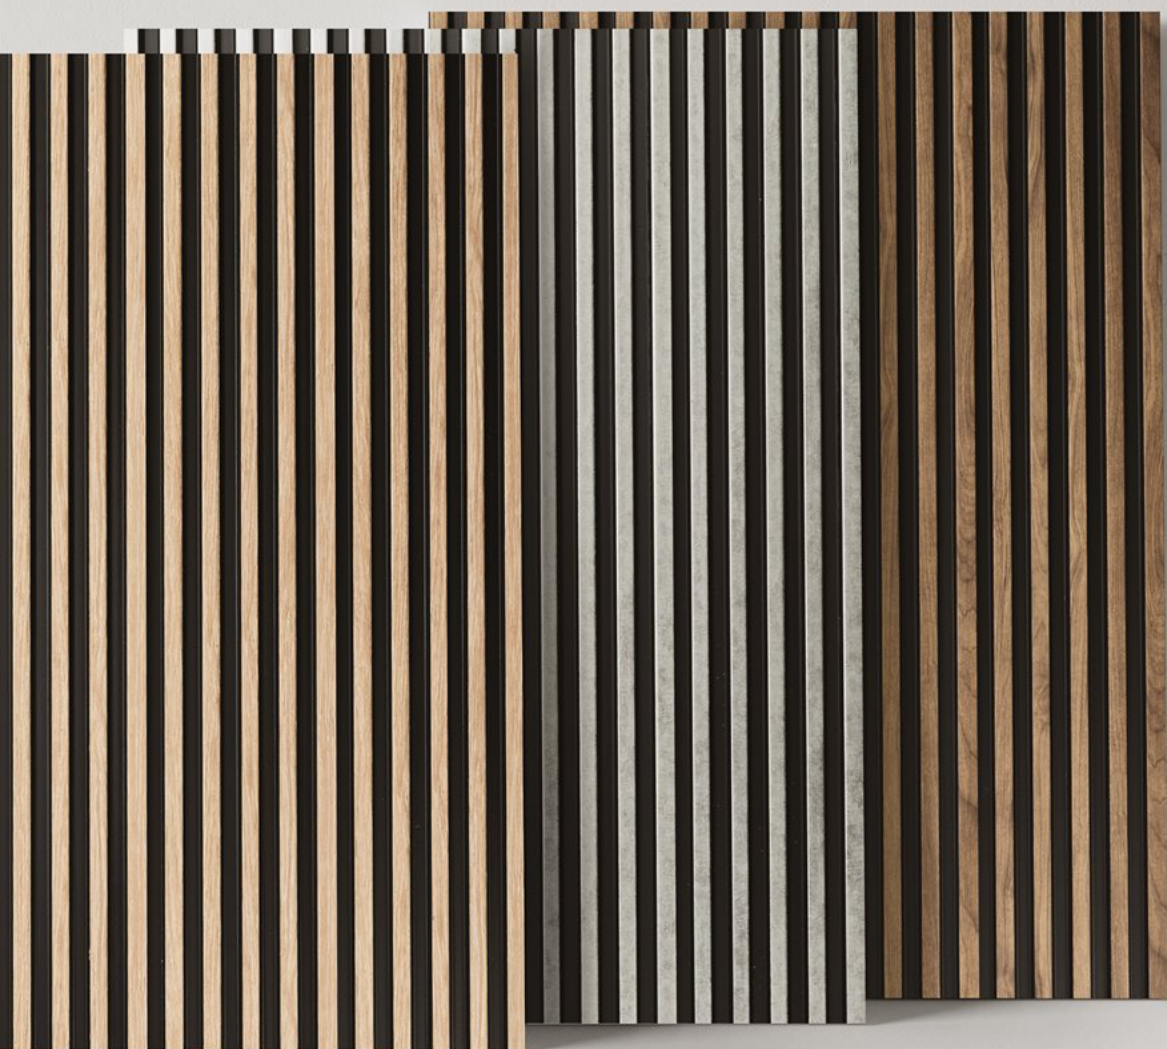

CLASSIC | EDITION

ASTI COLLECTION	3
oak gold	5
oak craft	7
silver	9
MILO COLLECTION	13
walnut	15
gold	17
oak sonoma	19
OLMO COLLECTION	23
oak gold II	25
oak craft	27
black	29
VASCO COLLECTION	33
oak gold	35
oak craft	37
walnut	39

ALLURE | EDITION

ONDA COLLECTION	43
oak white	45
oak natural	47
grey	49
black	51
AMBER COLLECTION	55
white	57
grey	59
beige	61
anthracite	63
INFINITY COLLECTION	67
olmo	69
onda	71
versal	73
luna	75

ACOUSTIC | EDITION

COLETTE COLLECTION	79
oak natural	81
oak honey	83
oak brown	85
black wood	87

Asti

COLLECTION