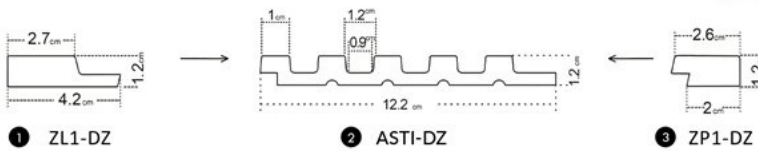

CLASSIC | EDITION

*Asti*

OAK GOLD

Subtle panels from THE ASTI COLLECTION have been released with dedicated finishing mouldings that will aesthetically finish an open wall with visible sides

- ① left finishing mouldings - length approx. 270cm
- ② panel - length approx. 270cm
- ③ right finishing mouldings - length approx. 270cm