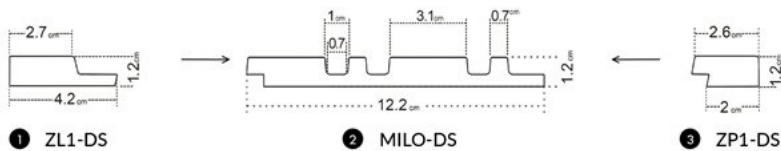

WE TOOK CARE OF EVERY DETAIL

Milo Collection has dedicated endings that harmoniously complement the entire wall decoration made of wall panels