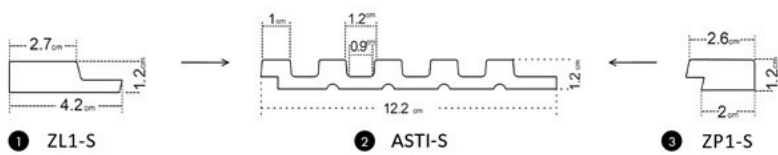

SILVER COLOR
OF ASTI COLLECTION

looks very light
and does not overwhelm
the interior