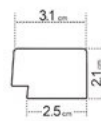

CLASSIC | EDITION

Classic  
shape and  
natural  
shade

1 ZL2-DZ

2 VASCO-DZ

3 ZP2-DZ

- 1 left finishing mouldings - length approx. 270cm
- 2 panel - length approx. 270cm
- 3 right finishing mouldings - length approx. 270cm