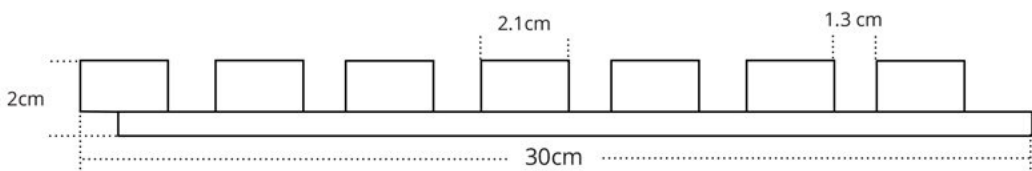

# *Oak Natural*

BLACK

OAK NATURAL - BLACK

soundproofing properties,  
structure and  
natural oak color

❶ COLETTE OAK NATURAL - BLACK

❶ panel - length approx. 270 cm

OAK HONEY- BLACK  
soundproofing  
properties, structure  
and color natural wood