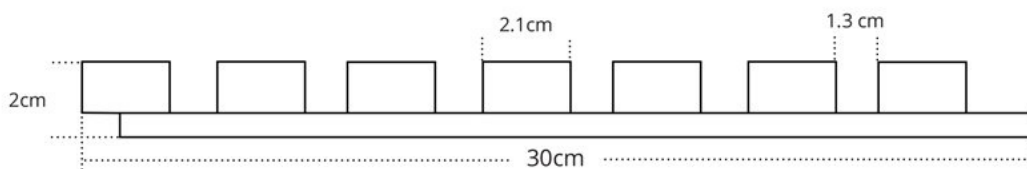

# Oak Brown

BLACK

OAK BROWN-BLACK

soundproofing  
properties, structure  
and color natural wood

❶ COLETTE OAK BROWN-BLACK

❶ panel - length approx. 270 cm

BLACK WOOD-BLACK

soundproofing  
properties, structure  
and color black wood