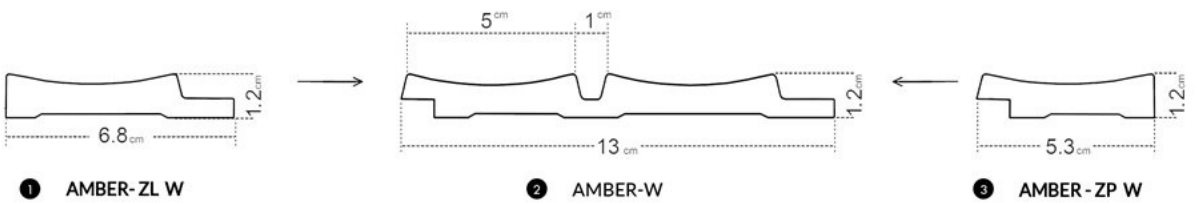

ALLURE | EDITION

*Amber*

WHITE

AMBER WHITE  
white in the most  
elegant form

- ① left finishing mouldings - length approx. 270cm
- ② panel - length approx. 270cm
- ③ right finishing mouldings - length approx. 270cm