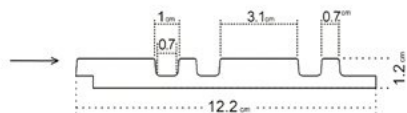

GOLDEN COLORS

in a more
beautiful
edition

2 MILO-Z