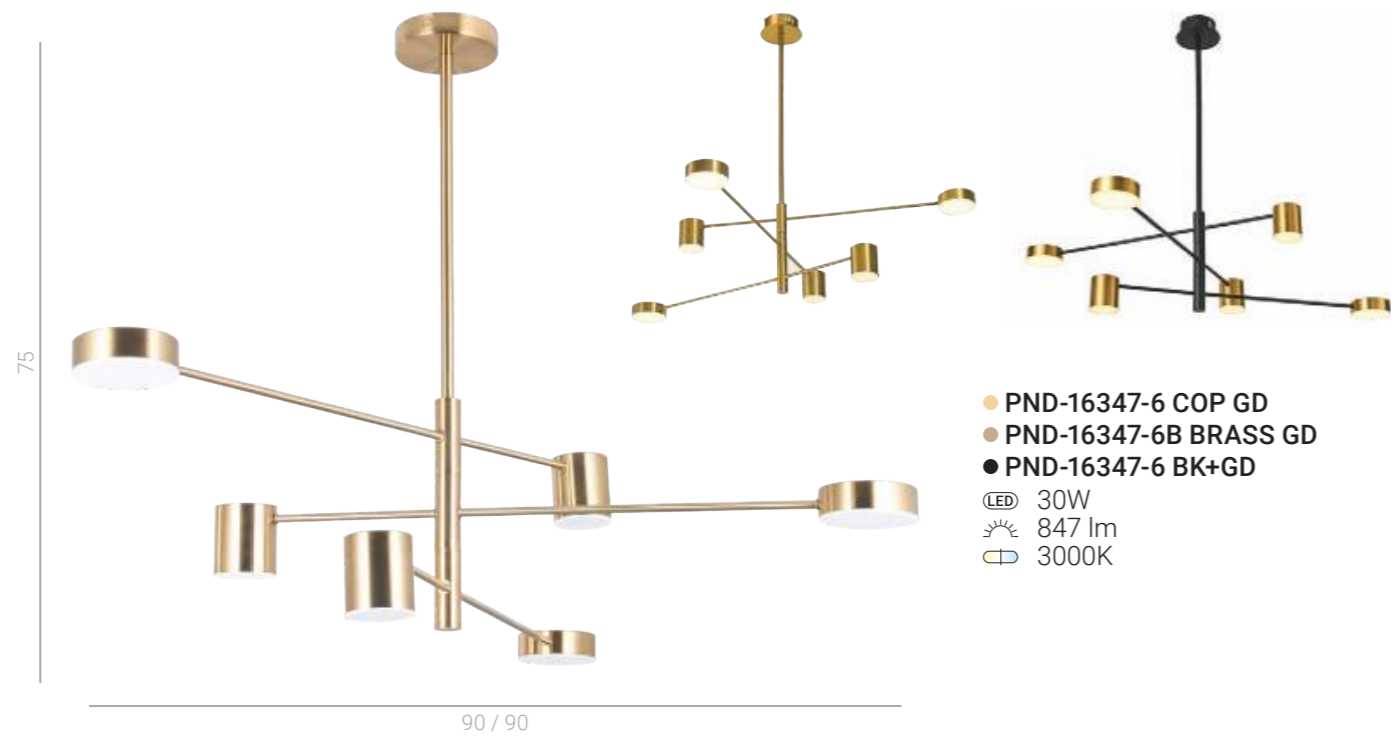

1. PND-16347-6 COP GD
   - PND-16347-6B BRASS GD
   - PND-16347-6 BK+GD
2. LED 30W
   847 lm
   3000K