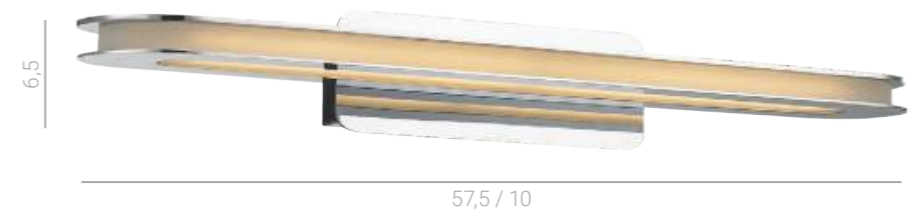

ø 11

Nauti

MB120211014-2A
 G9 2x40W
 IP44

MB12021114-4C
 G9 4x40W
 IP44

MB120211014-1A
 G9 1x40W
 IP44

Rosetta

MB1279L
 LED 12W
 840 lm
 3000K

MB1279M
 LED 8W
 560 lm
 3000K