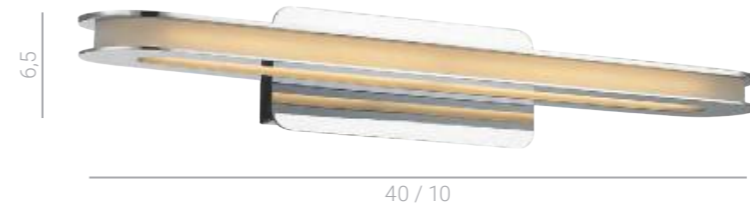

ø 11

Nauti

MB120211014-2A
 G9 2x40W
 IP44

MB12021114-4C
 G9 4x40W
 IP44

MB120211014-1A
 G9 1x40W
 IP44

Rosetta

MB1279L
 LED 12W
 840 lm
 3000K

MB1279M
 LED 8W
 560 lm
 3000K