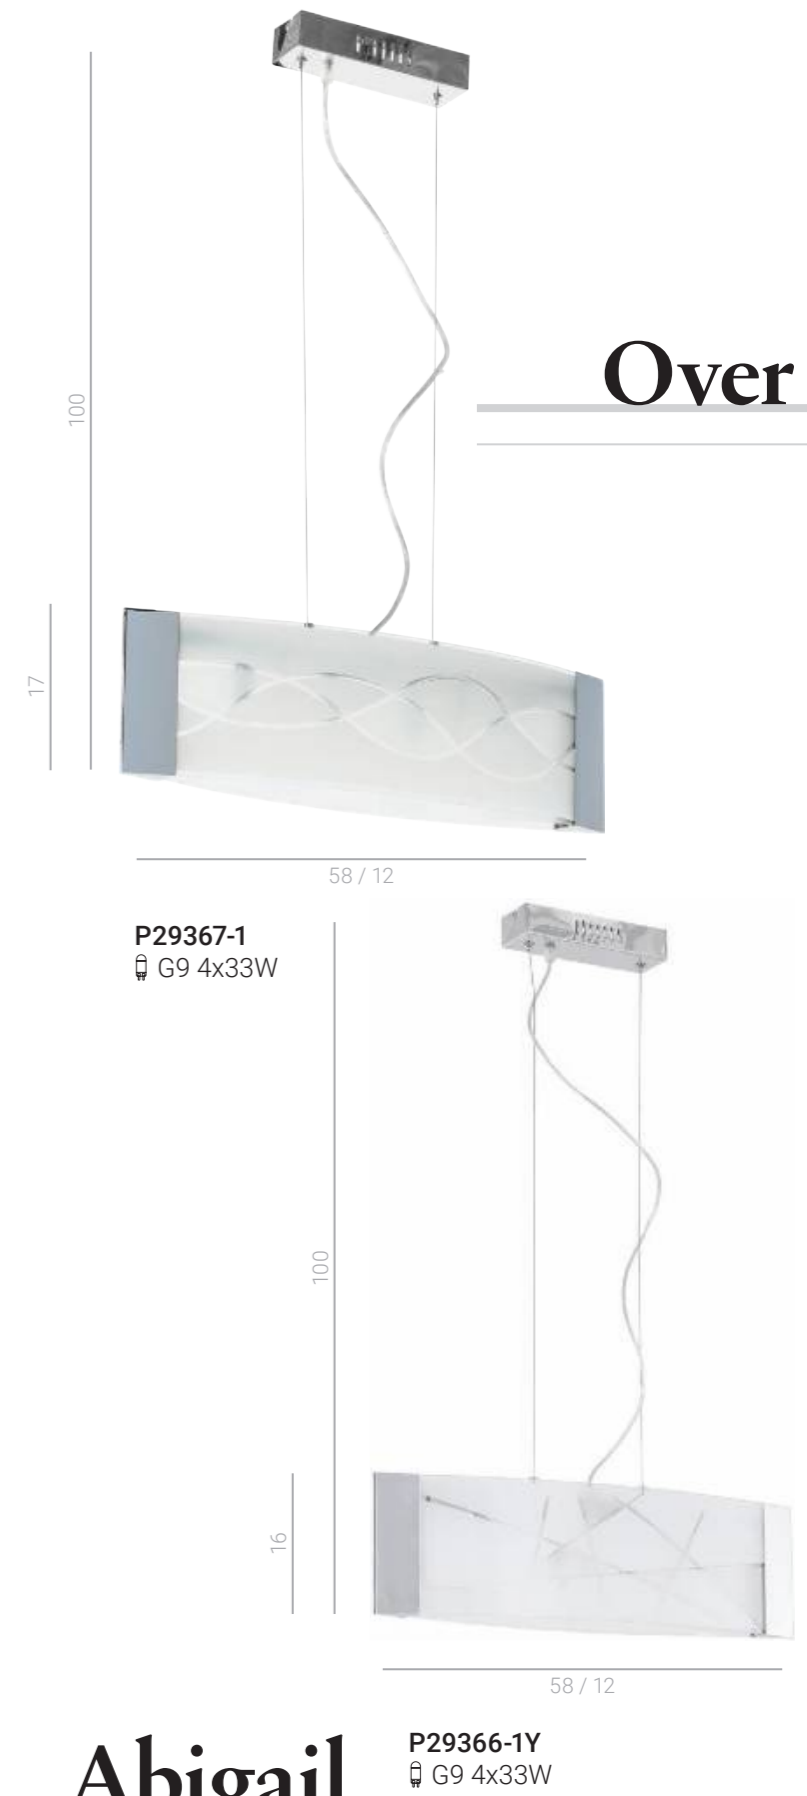

Over

Abigail

- HL7732-L/3W WH
- HL7732-L/3W BL
- LED 3W
- ☀ 120 lm
- ⌀ 3000K

- HL7728-M/3W WH
- HL7728-M/3W BL
- LED 3W
- ☀ 120 lm
- ⌀ 3000K

Kilian

- FH40111-BJ-300-GR
- FH40111-BJ-300-WH
- LED GU10 50W / LED 4W
- ☀ 250 lm
- ⌀ 3000K