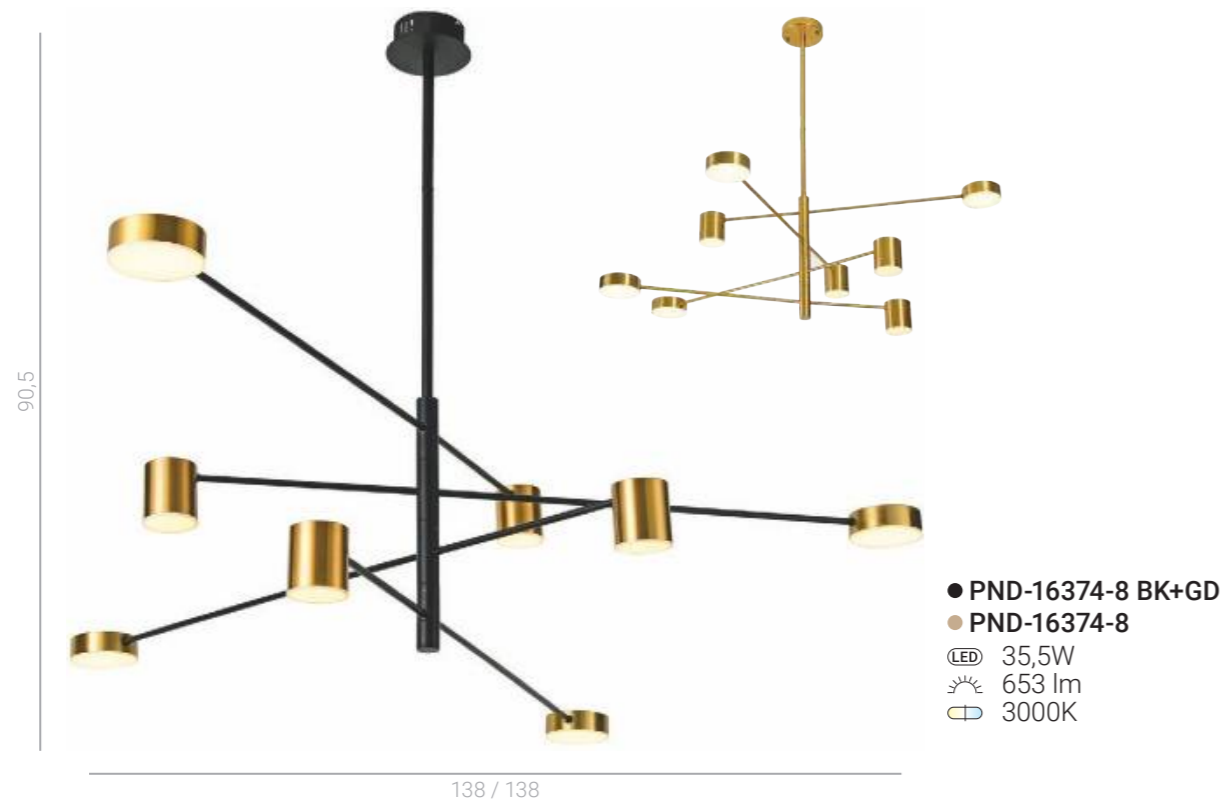

PND-9148-4
G9 4x25W

Marino

- PND-16347-6 COP GD
 - PND-16347-6B BRASS GD
 - PND-16347-6 BK+GD
- LED 30W
 847 lm
 3000K

- PND-16374-5**
- LED 30W
 943 lm
 3000K

- PND-16374-8 BK+GD
 - PND-16374-8
- LED 35,5W
 653 lm
 3000K