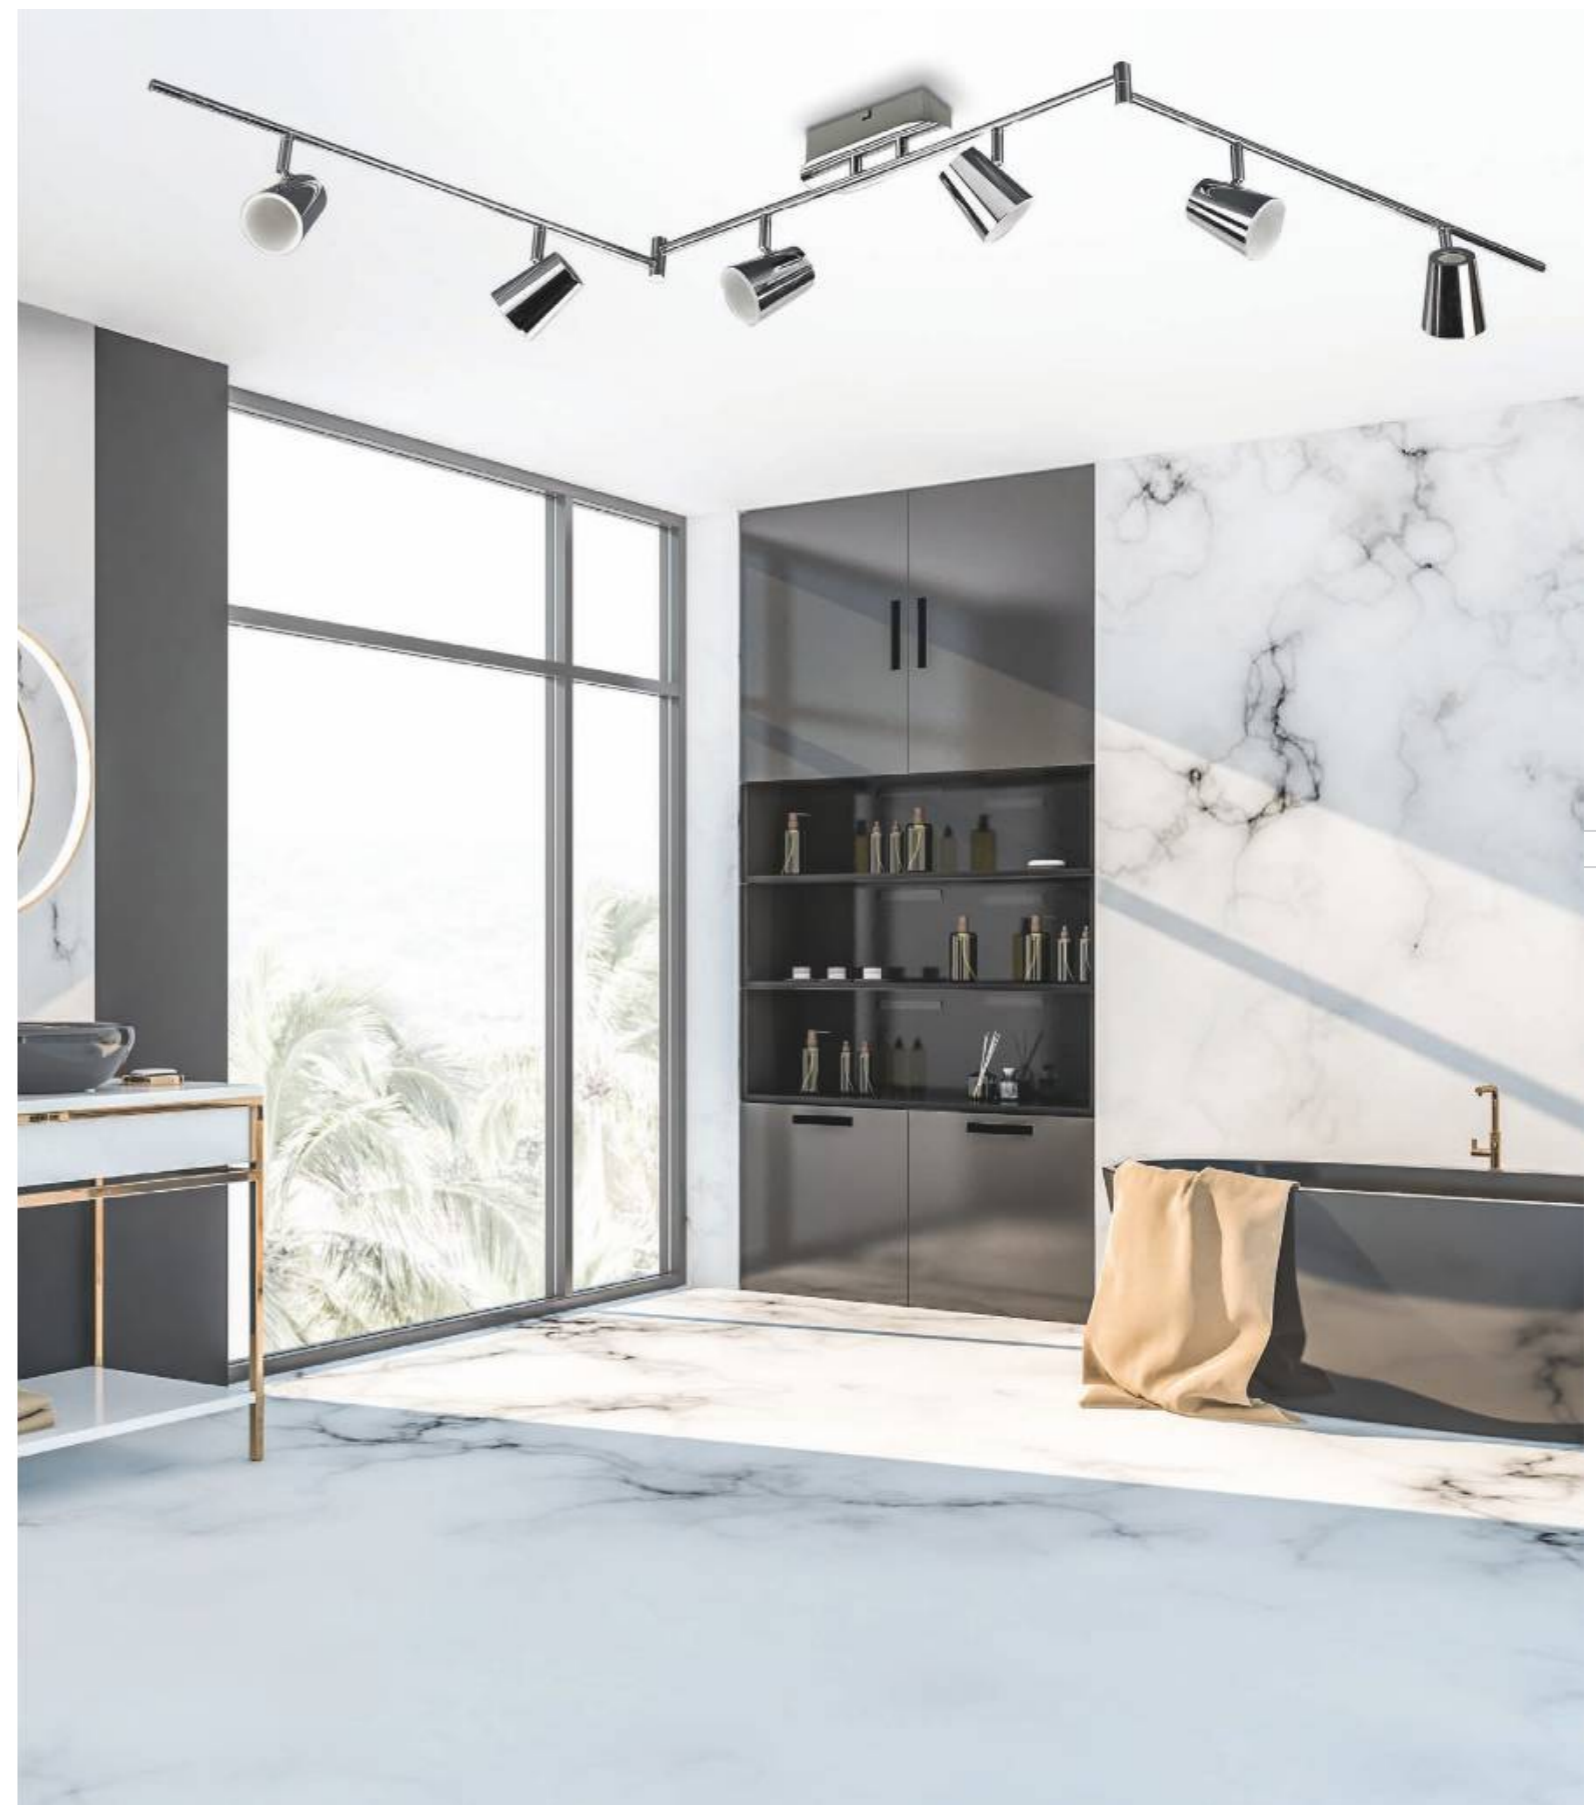

HP-710IU-01-8571A