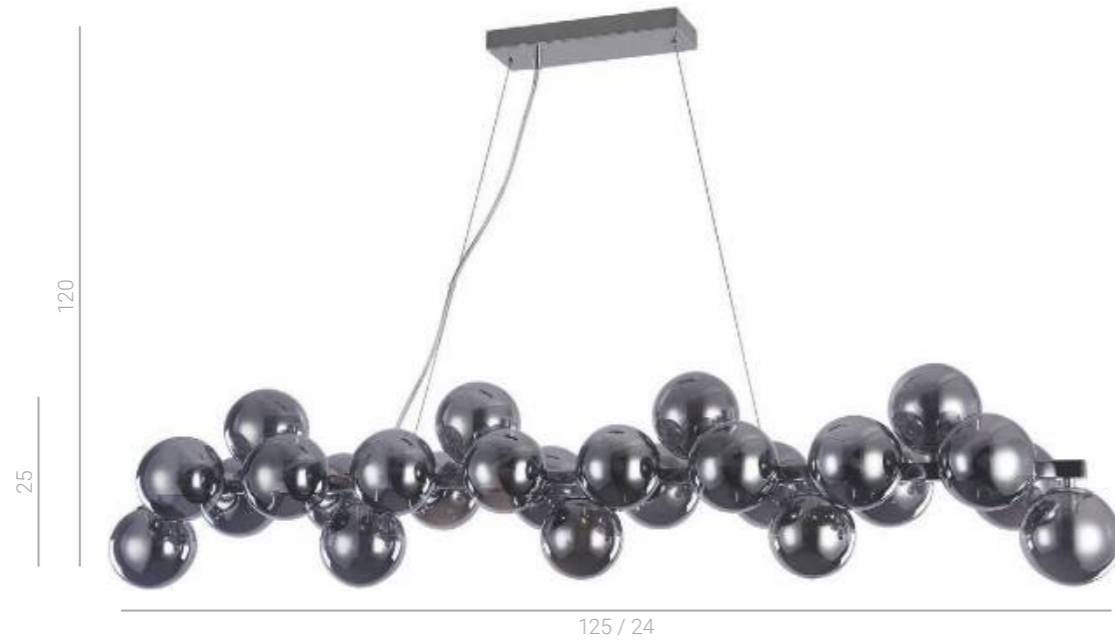

Lozanna

● PND-29772750-1A-GD

- LED 31,2W
- ☀ 1300 lm
- ⚡ 3000K
- 🌙 Dimmable

● PND-29772750-1A-BK

● PND-29772750-3A-GD

- LED 48,6W
- ☀ 2000 lm
- ⚡ 3000K
- 🌙 Dimmable

● PND-29772750-3A-BK

Aldeia

Bento

- PND-5252-25-GD-CGN
- PND-5252-25-CH+SMK
- ⚡ G9 25x28W

- PND-5252-A-25-CH+SMK
- PND-5252-A-25-GD-CGN
- ⚡ G9 25x28W

Cabella

PND-83812-16
 LED 38,8W
 2462 lm
 3000K

PND-83812-20
 LED 50,4W
 3103 lm
 3000K