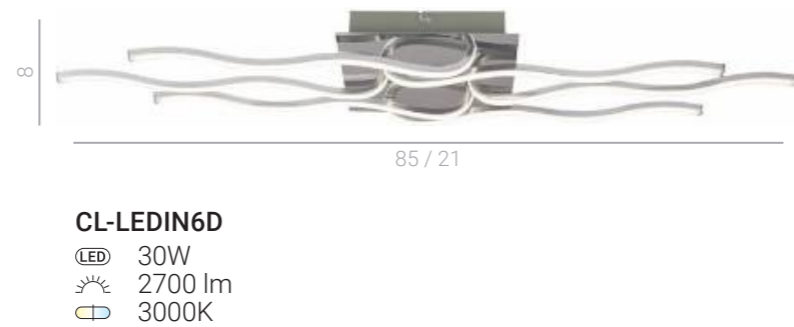

WB88779-WH

Dexter

Paola

9

35 / 9

B97136-2L
G9 2x33W

Ortiz

Trismo