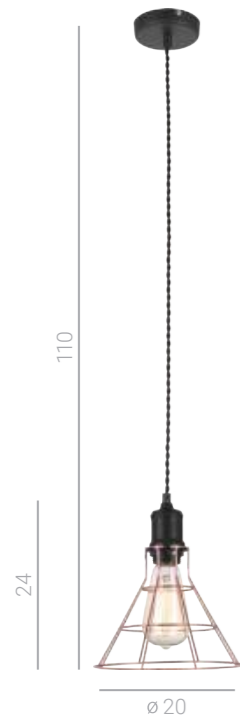

MDM-2265/1 BK+COP
⚡ E27 1x60W