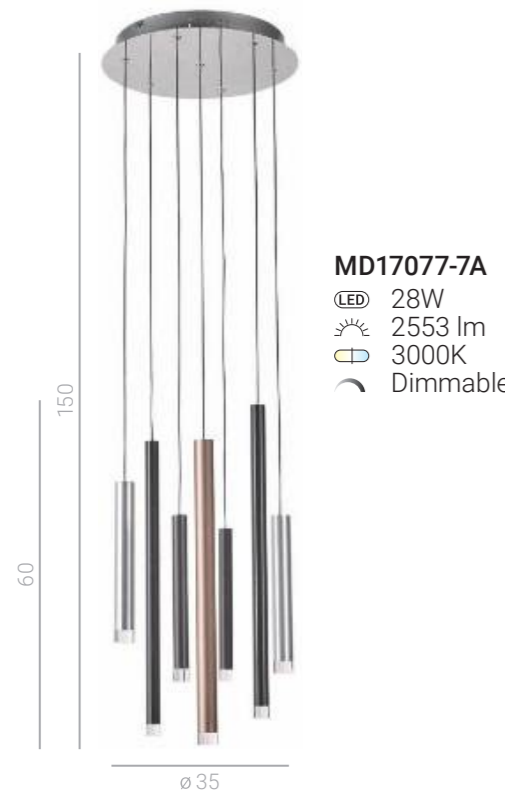

PND-9152-4
 GU10 4x25W

Belmonte

PND-201883-6
 LED 4W
 1800 lm
 3000K

Romily

PND-2018109-6
 LED 6W
 3600 lm
 3000K

PND-2018109-1
 LED 6W
 600 lm
 3000K

Laon

MD16115-10A
 LED 50W
 4500 lm
 3000K

MD16115-9A
 LED 45W
 4050 lm
 3000K

Luca

MD17077-14B
 LED 56W
 4074 lm
 3000K
 Dimmable

MD17077-8B
 LED 32W
 2814 lm
 3000K
 Dimmable

MD17077-7A
 LED 28W
 2553 lm
 3000K
 Dimmable

MD17077-16A
 LED 64W
 4598 lm
 3000K
 Dimmable

- MD17033012-5A GOLD
- MD17033012-5A S.NICK
- LED 60W
- ☀ 3360 lm
- ⊘ 3000K
- ☾ Dimmable

- MD17033012-1A GOLD
- MD17033012-1A S.NICK
- LED 12W
- ☀ 415 lm
- ⊘ 3000K
- ☾ Dimmable

MD17012002-1A
 LED 6W
 84 lm
 3000K