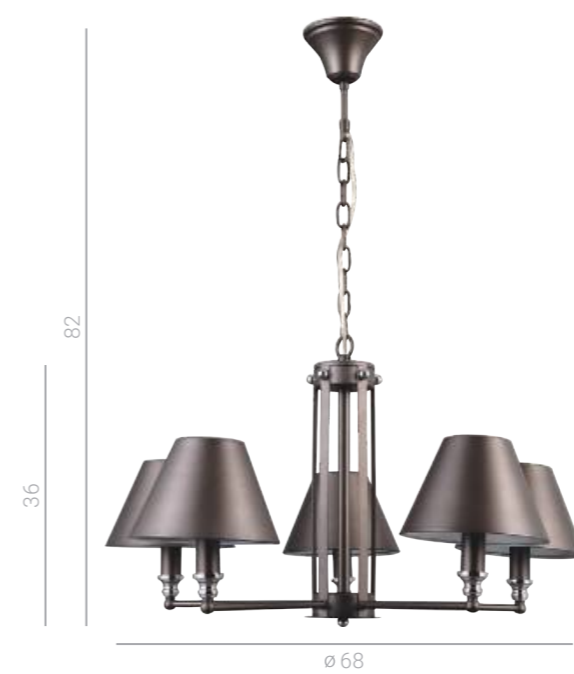

AX16002-12A COFFEE

LED 57,6W
 4000 lm
 3000K

AD16002-8A COFFEE

LED 38,4W
 2450 lm
 3000K

AB16002-1A COFFEE

LED 4,8W
 450 lm
 3000K

Razor

AD15051-24B BL

- LED 57,7W
- ☀ 3900 lm
- 🌡 3000K

MD38999/5
E14 5x40W

Terry

- MDM-3678/6 BK
- MDM-3678/6 IGD
- ⦿ E27 6x60W

Kristy

MDM3658/6 BK+BRO
⦿ E27 6x60W

MDM3658/8 BK+BRO
⦿ E27 8x60W

Normani