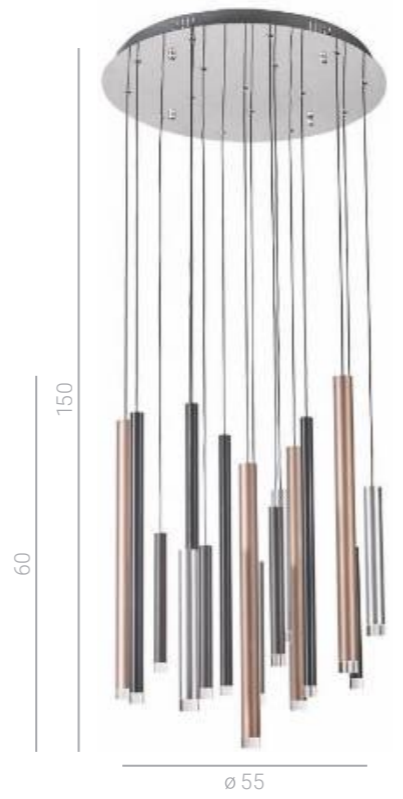

MD16115-9A
 LED 45W
 4050 lm
 3000K

Luca

MD17077-14B
 LED 56W
 4074 lm
 3000K
 Dimmable

MD17077-8B
 LED 32W
 2814 lm
 3000K
 Dimmable

MD17077-7A
 LED 28W
 2553 lm
 3000K
 Dimmable

MD17077-16A
 LED 64W
 4598 lm
 3000K
 Dimmable