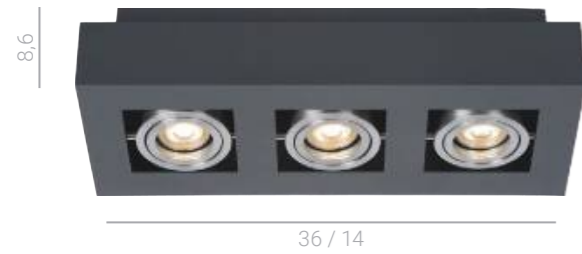

● IT8002S3-BK/AL
GU10 3x50W