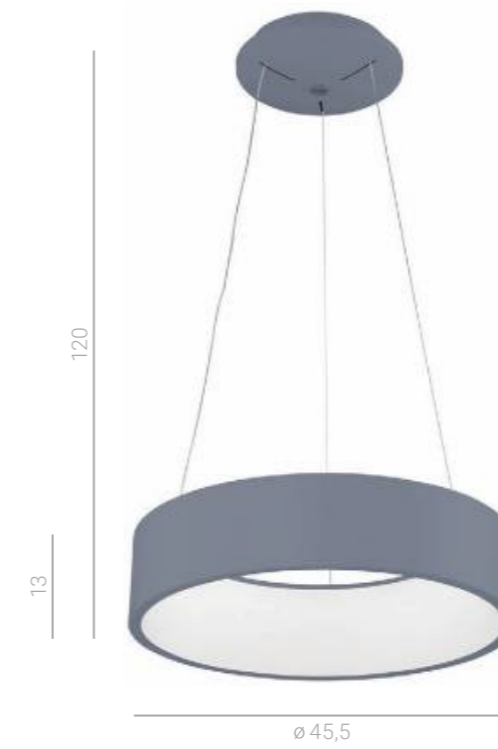

- 3945-832RP-GR-3
- 3945-832RP-BK-3
- 3945-832RP-WH-3
- LED 32W
- ☀ 1760 lm
- 3000K