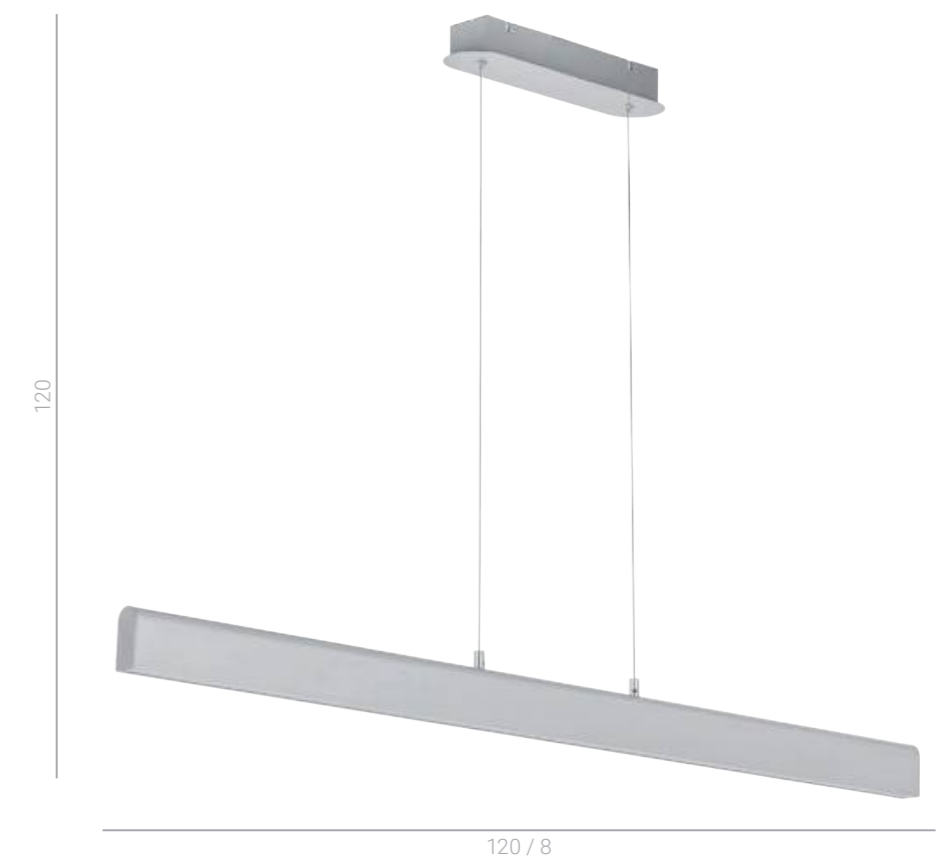

Geneo

ZWD-0010-01 BA
LED 18W
1440 lm
3000K

Lemo