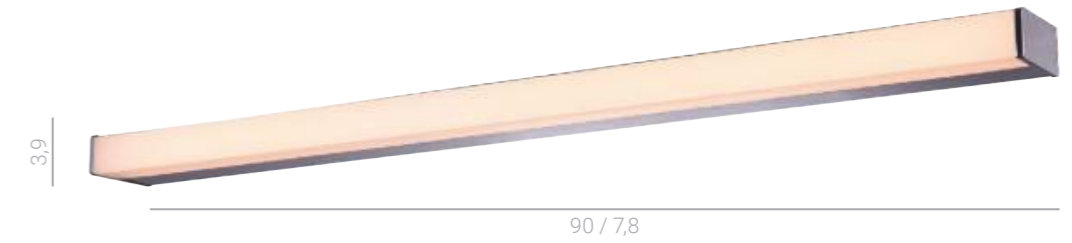

DA-401C/WK-WW/50
 LED 13W
 1300 lm
 3000K
 IP44

DA-B35D/WK-WW/50
 LED 9W
 900 lm
 3000K
 IP44

DA-B35C/WK-WW/50
 LED 9W
 900 lm
 3000K
 IP44

Torres

WL-76578-1C

- LED 12W
- 1200 lm
- 3000K
- IP44

WL-76578-1B

- LED 9W
- 900 lm
- 3000K
- IP44