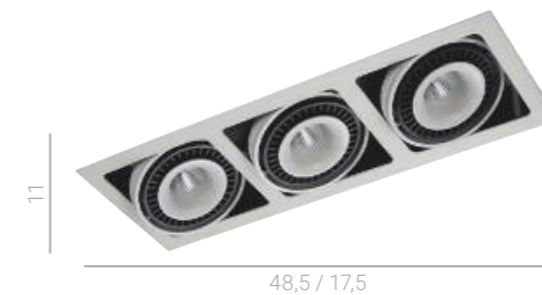

GL7116-3/54W WH+BL
LED 54W
4100 lm
3000K

Alesso