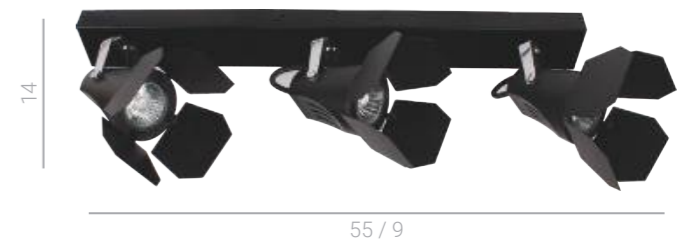

HARY-W
 GU10 1x50W

HARY-4SQ
 GU10 4x50W

Albane

Hary

FH30922A
 GU10 2x35W

FH30921B
 GU10 1x35W

FH30923A
 GU10 3x35W

FH30924A
 GU10 4x35W