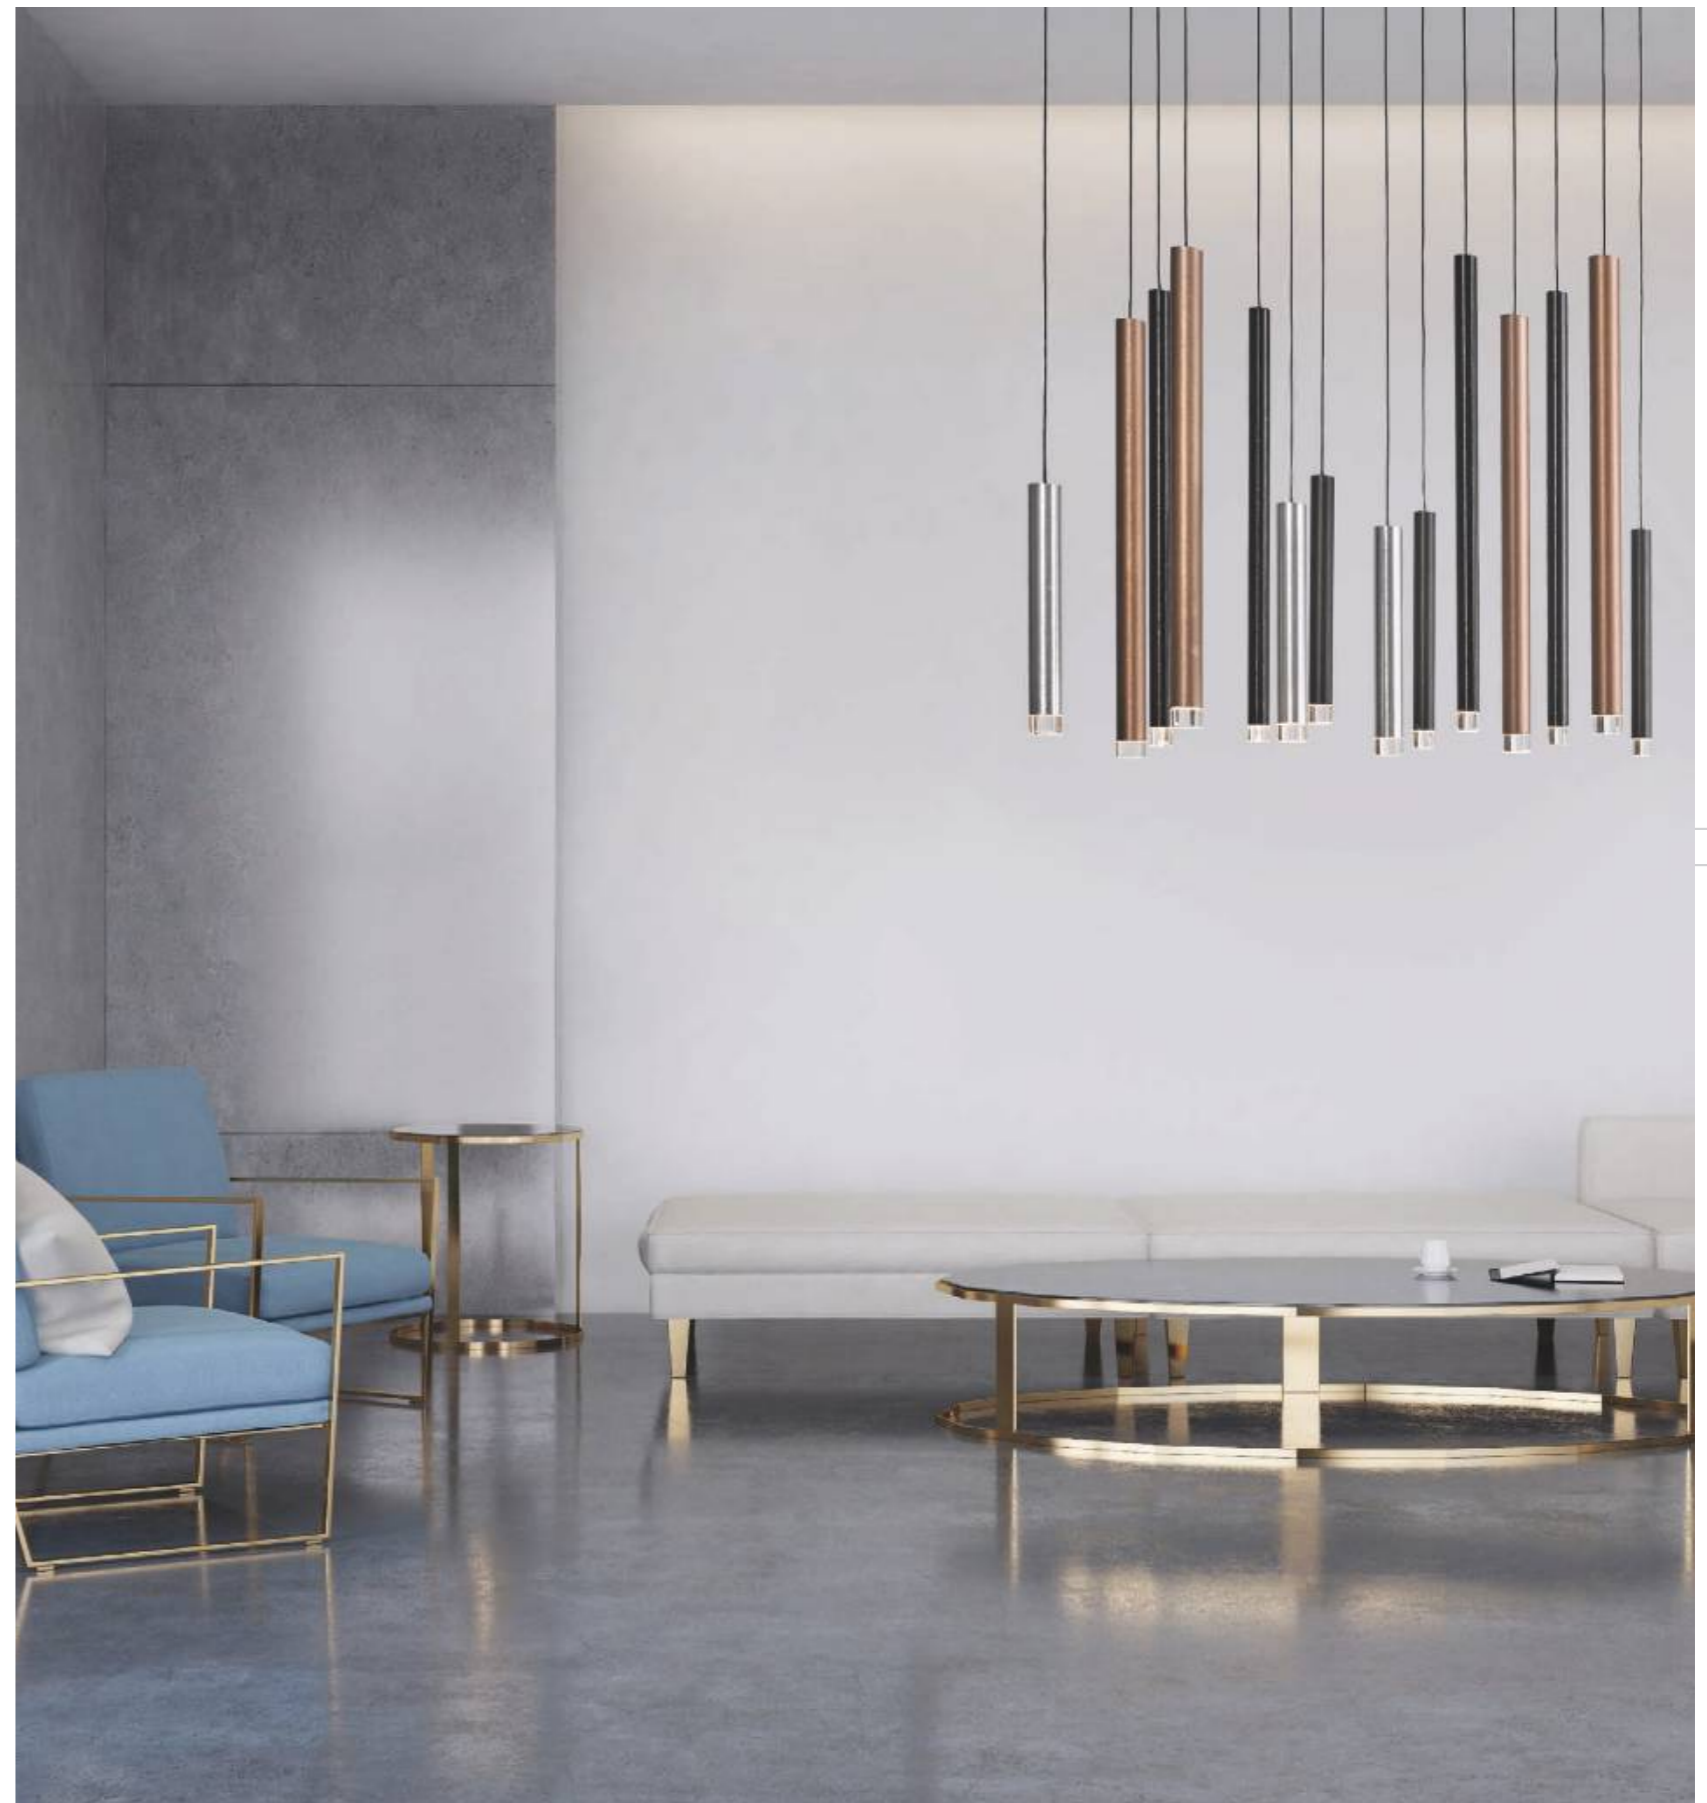

MD16115-9A
 LED 45W
 4050 lm
 3000K

Luca

MD17077-14B
 LED 56W
 4074 lm
 3000K
 Dimmable

MD17077-8B
 LED 32W
 2814 lm
 3000K
 Dimmable

MD17077-7A
 LED 28W
 2553 lm
 3000K
 Dimmable

MD17077-16A
 LED 64W
 4598 lm
 3000K
 Dimmable