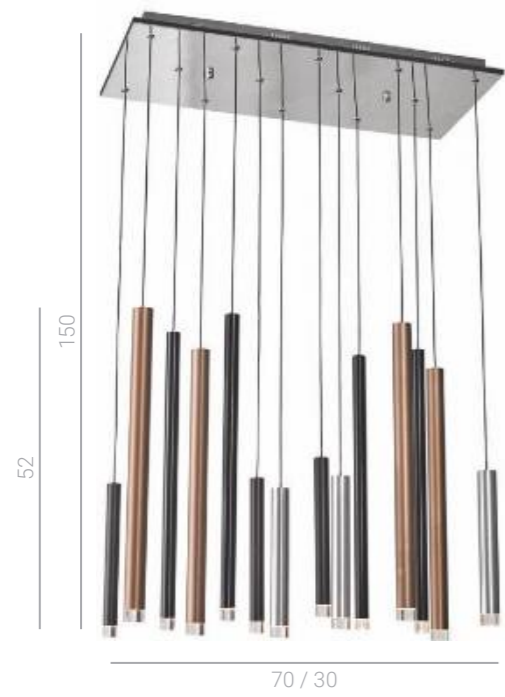

MD17077-14B
LED 56W
4074 lm
3000K
Dimmable