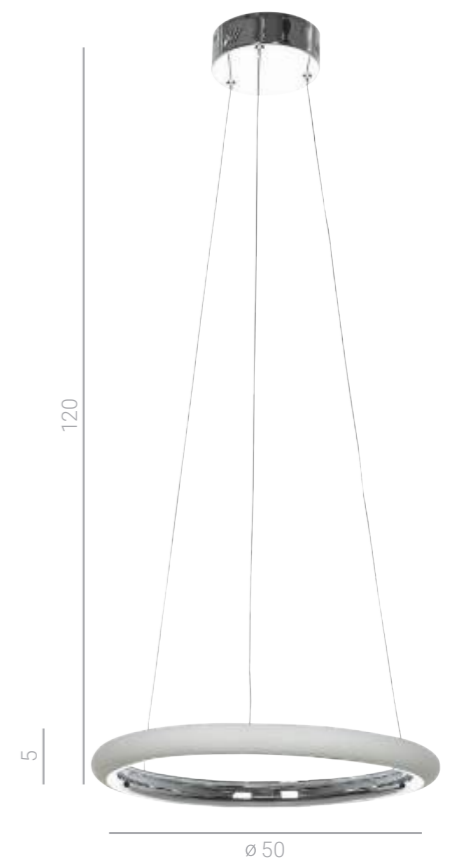

Lonia

- MD17006017-6A
- LED 60W
- ☀ 2520 lm
- ⏸ 3000K
- 🌙 Dimmable

Theodore

MD15002015-1A
 LED 31,2W
 3560 lm
 3000K

Saturn

● MD16003097-1B SILVER
 ● MD16003097-1B GOLD
 LED 60W
 3360 lm
 3000K
 Dimmable

Velar