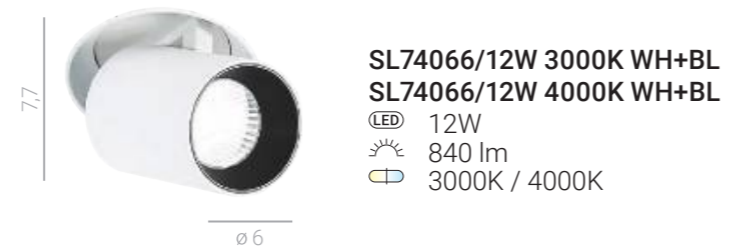

Fabrycio

Emilio

● FH31431B-BL ○ FH31431B-WH
 LED GU10 1x50W

● FH31432B-BL ○ FH31432B-WH
 LED GU10 2x50W

● FH31433B-BL ○ FH31433B-WH
 LED GU10 3x50W

Shannon

Bocca White

Lunaro