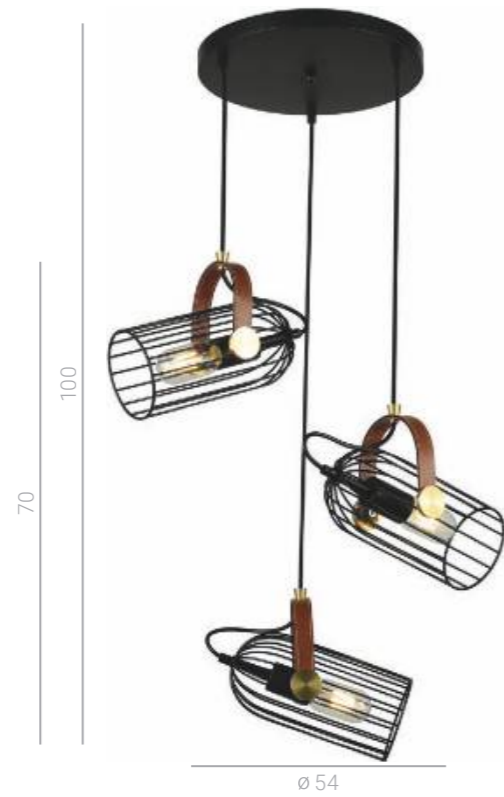

Lavare

MDM-4123/8 BK
 ⚡ G9 8x25W

MDM-4123/4 BK
 ⚡ G9 4x25W

Ferrand

PND-2445-1-BK
 ⚡ E27 1x40W

PND-2445-3-BK
 ⚡ E27 3x40W

WL-2445-1-BK
 ⚡ E27 1x40W

Antoin