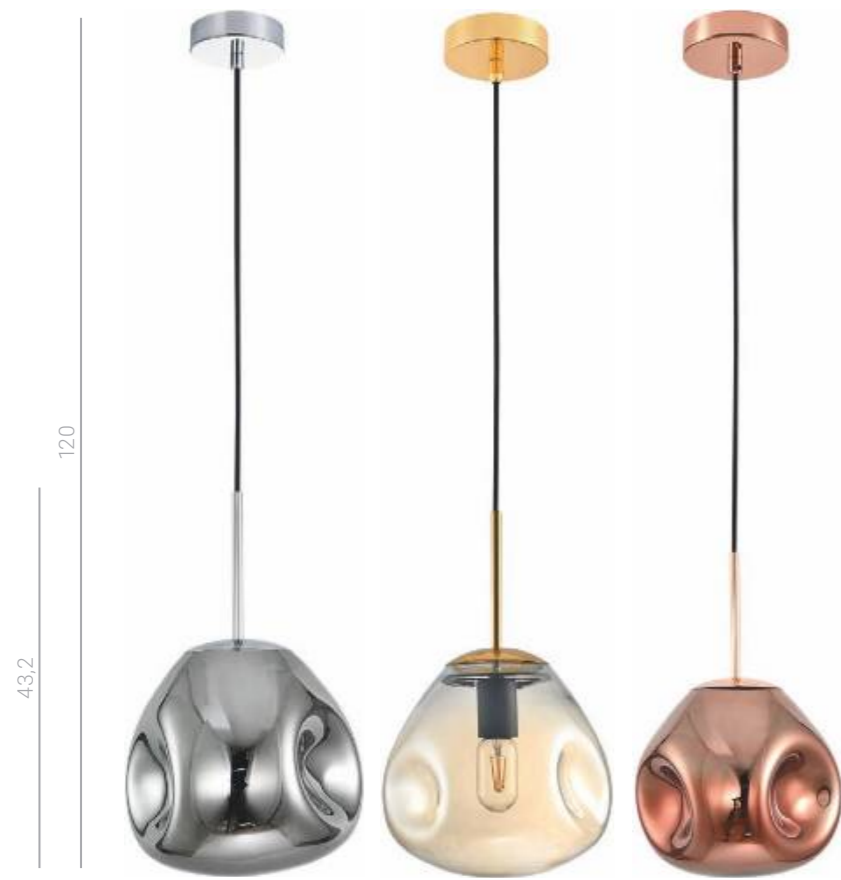

- PND-8002-1A-AC-OP
- PND-8002-1A-CN
- PND-8002-1A-GR
- 💡 E27 1x60W

- PND-8002-1B-CN
- PND-8002-1B-AC-OP
- PND-8002-1B-GR
- 💡 E27 1x60W

- PND-8002-1C-GR
- PND-8002-1C-AC-OP
- PND-8002-1C-CN
- 💡 E27 1x60W

Parlo

● PND-8014-1A-CH
 ● PND-8014-1A-SM
 ⚡ E27 1x60W

● PND-8014-1C-CNSH
 ● PND-8014-1C-SM
 ⚡ E27 1x60W

● PND-8014-1B-SM
 ● PND-8014-1B-CNSH
 ⚡ E27 1x60W

Fellet

- PND-8455-1-CH
- PND-8455-1-CN
- PND-8455-1-CP
- 💡 E27 1x60W