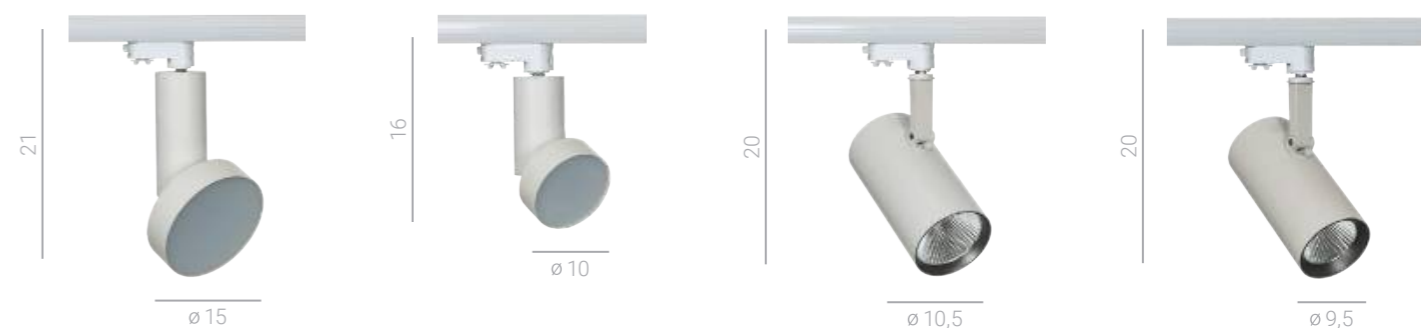

4 phase track

TL73021/18W 3000K WH
TL73021/18W 4000K WH
(LED) 18W
☀️ 1640 lm
⊘ 3000K / 4000K

TL73022/12W 3000K WH
TL73022/12W 4000K WH
(LED) 12W
☀️ 880 lm
⊘ 3000K / 4000K

TL7557/40W 3000K WH+GR
TL7557/40W 4000K WH+GR
(LED) 40W
☀️ 3180 lm
⊘ 3000K / 4000K

TL7556/28W 3000K WH+GR
TL7556/28W 4000K WH+GR
(LED) 28W
☀️ 2450 lm
⊘ 3000K / 4000K