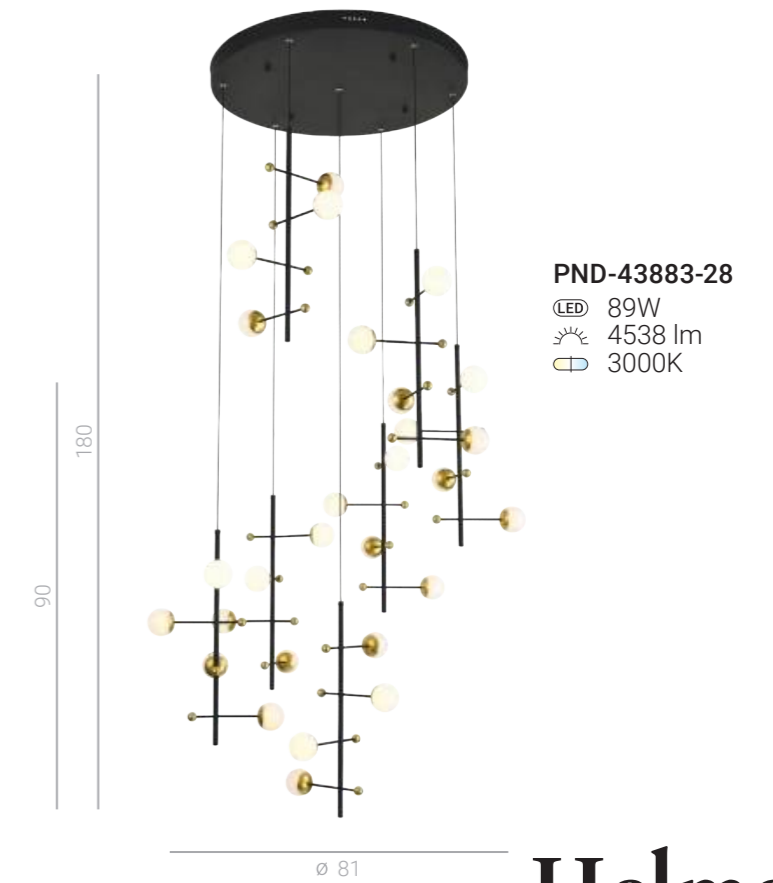

Bento

- PND-5252-25-GD-CGN
- PND-5252-25-CH+SMK
- ⚡ G9 25x28W

- PND-5252-A-25-CH+SMK
- PND-5252-A-25-GD-CGN
- ⚡ G9 25x28W

Cabella

PND-83812-16
 LED 38,8W
 2462 lm
 3000K

PND-83812-20
 LED 50,4W
 3103 lm
 3000K

PND-83812-24
 LED 49W
 2920 lm
 3000K

Degal

Hasselt

Helmond

Raddi

● PND-3300-4-BK

● PND-3300-4-HBR

G9 4x5W