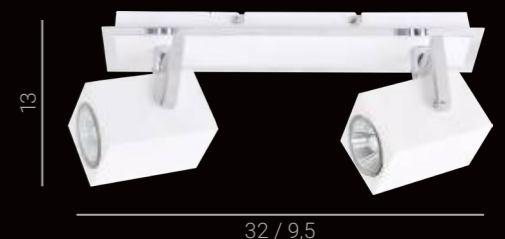

FH31152AJA3
GU10 2x35W