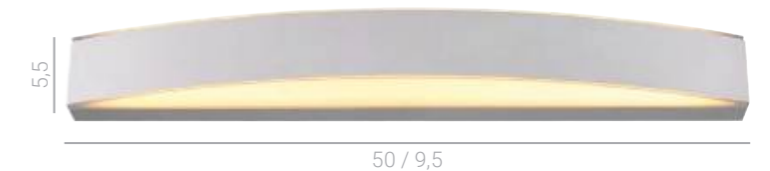

MB1222L
LED 18W
1260 lm
3000K