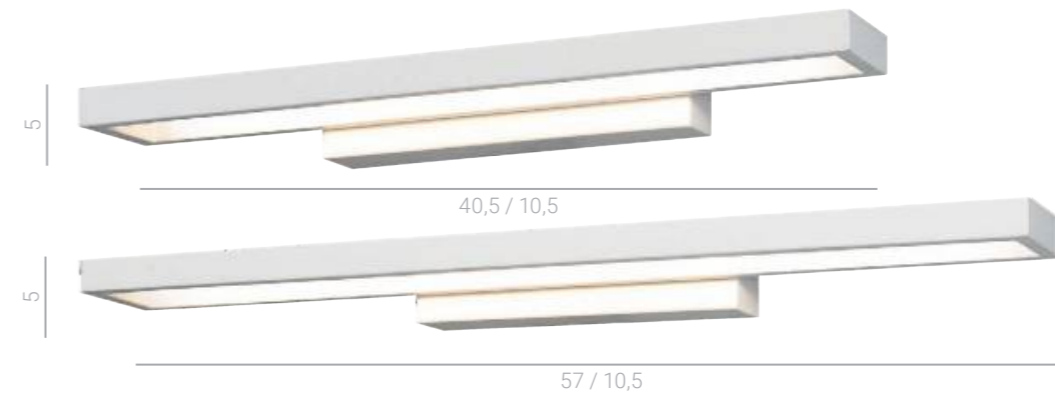

MB1254M
LED 12W
840 lm
3000K

40,5 / 10,5

MB1254L
LED 18W
1260 lm
3000K

57 / 10,5

Muari