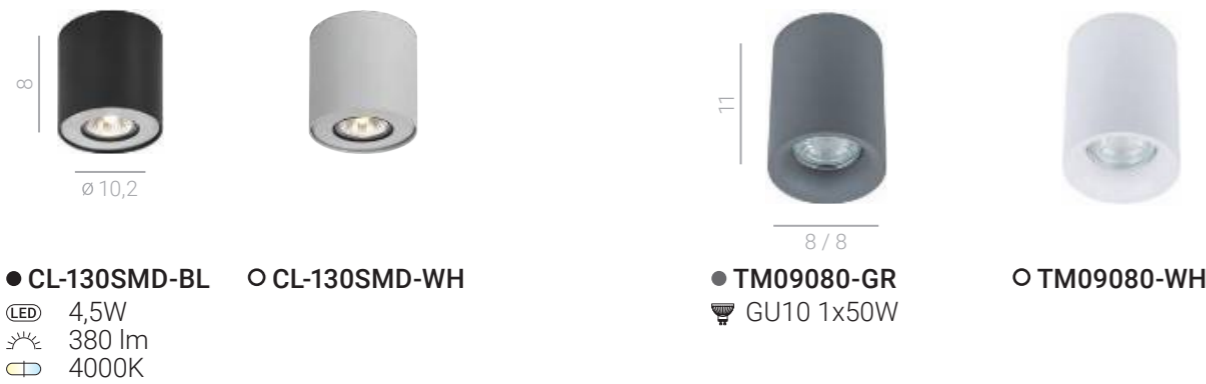

● CL-130SMD-BL ○ CL-130SMD-WH
LED 4,5W
380 lm
4000K

● TM09080-GR ○ TM09080-WH
GU10 1x50W

Tamzo

Flynn