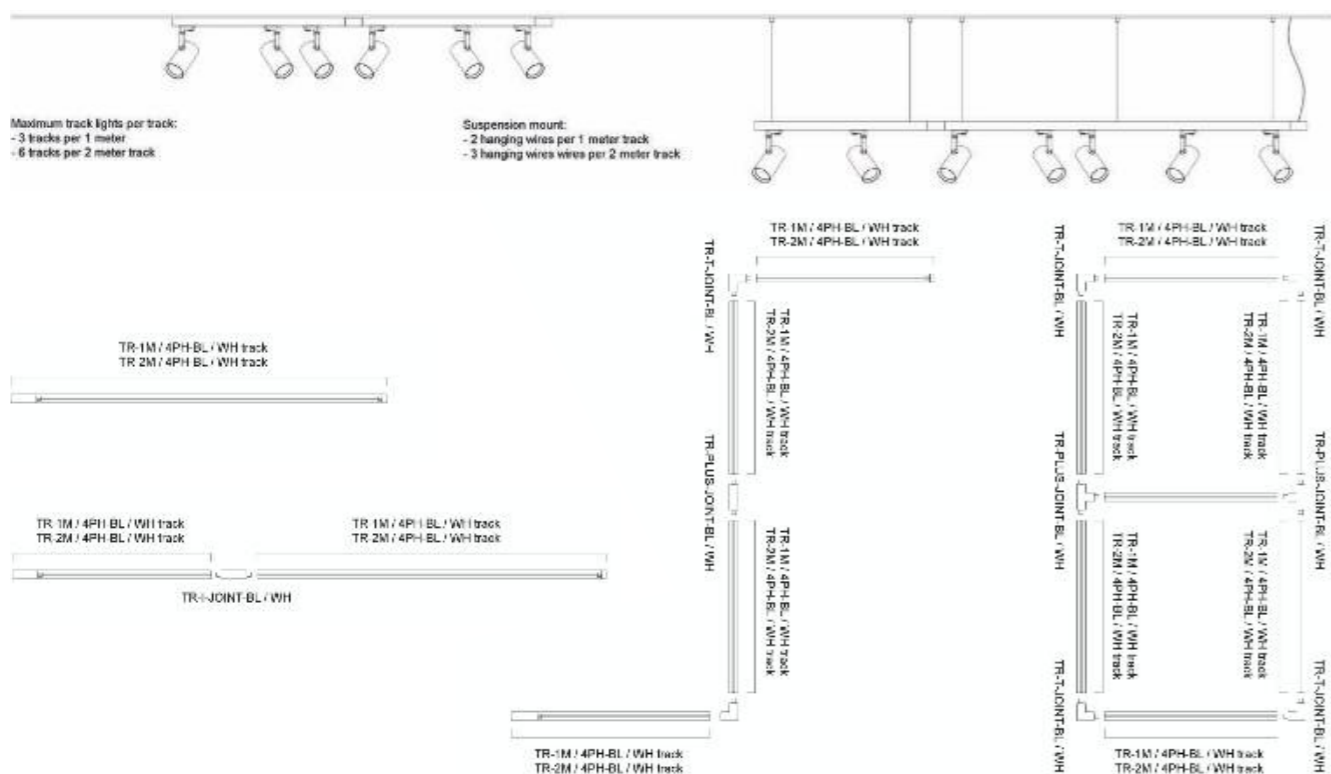

4 phase track

TL73021/18W 3000K WH
TL73021/18W 4000K WH
(LED) 18W
☀️ 1640 lm
⊘ 3000K / 4000K

TL73022/12W 3000K WH
TL73022/12W 4000K WH
(LED) 12W
☀️ 880 lm
⊘ 3000K / 4000K

TL7557/40W 3000K WH+GR
TL7557/40W 4000K WH+GR
(LED) 40W
☀️ 3180 lm
⊘ 3000K / 4000K

TL7556/28W 3000K WH+GR
TL7556/28W 4000K WH+GR
(LED) 28W
☀️ 2450 lm
⊘ 3000K / 4000K