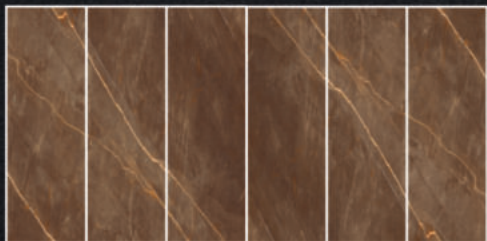

Panel Size: 300 x 100 cm

FLEXI

— FFP Original —

Nápoly

Size: 300 x 300 cm

Thickness: 3,5 mm

A panel

B panel