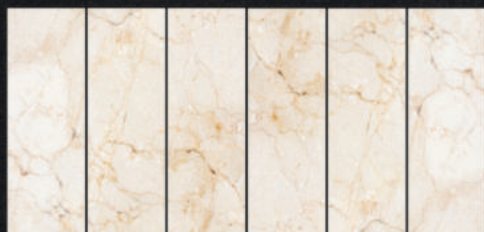

B panel

C panel

Panel Size: 300 x 100 cm

FLEXI

— FFP Original —

Catania

Size: 300 x 300 cm

Thickness: 3,5 mm