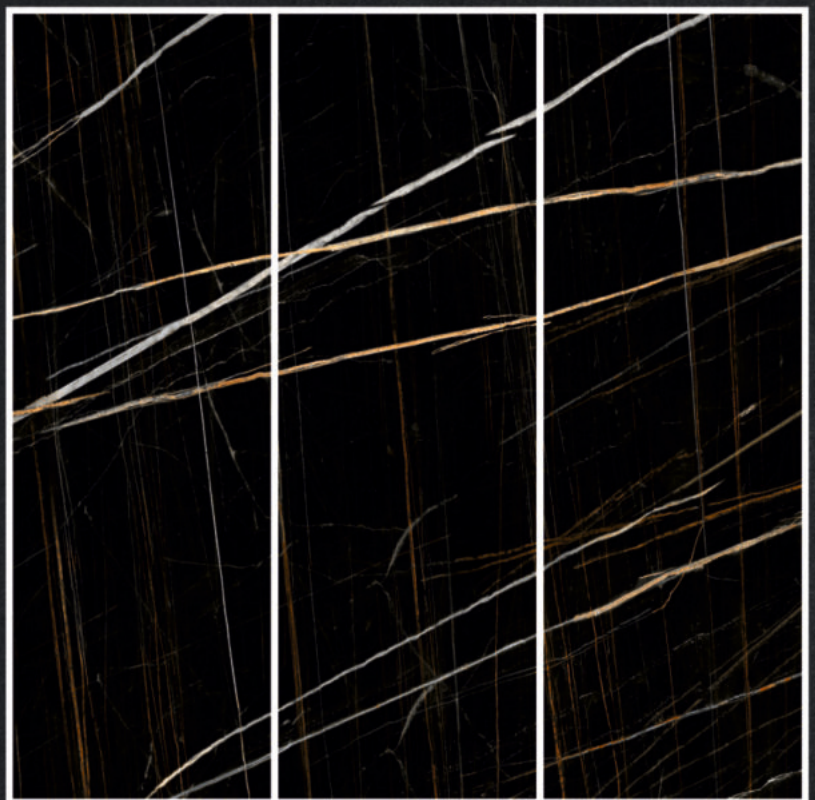

FLEXI

— FFP Original —

FLEXI

— FFP Original —

Amalfi

Size: 300 x 300 cm

Thickness: 3,5 mm

A panel