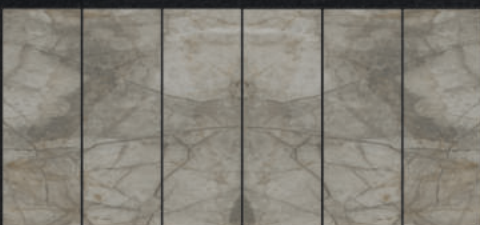

FLEXI

— FFP Original —

Róma

Size: 300 x 300 cm

Thickness: 3,5 mm

Panel Size: 300 x 100 cm