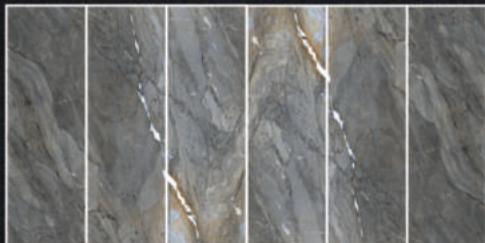

— FFP Original —

Messina

Size: 300 x 300 cm

Thickness: 3,5 mm

A panel B panel C panel C panel B panel A panel

A panel

B panel

C panel