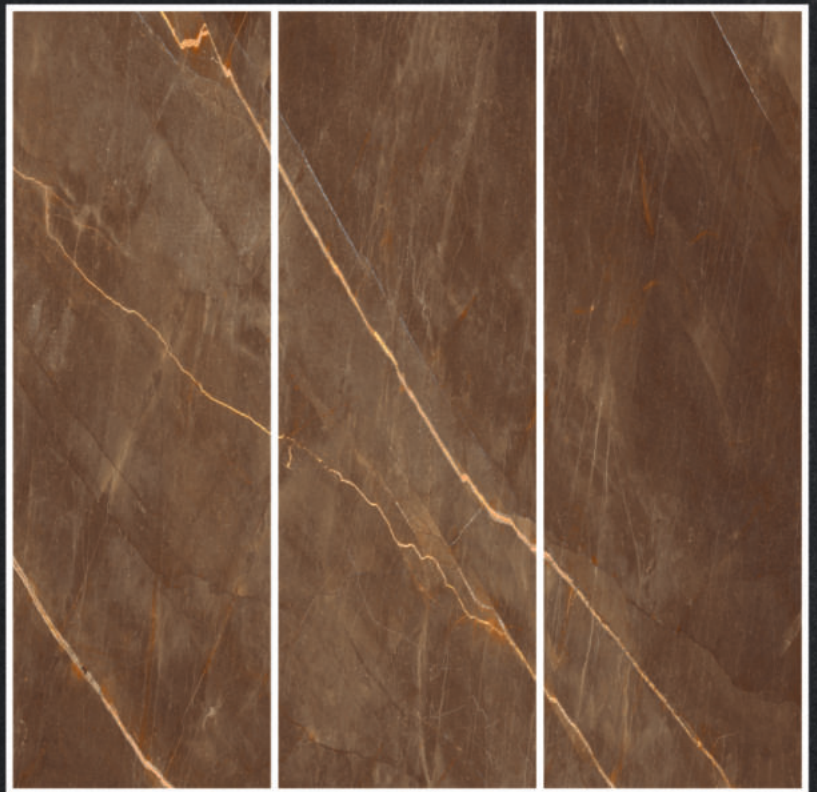

A panel

B panel

C panel

Panel Size: 300 x 100 cm