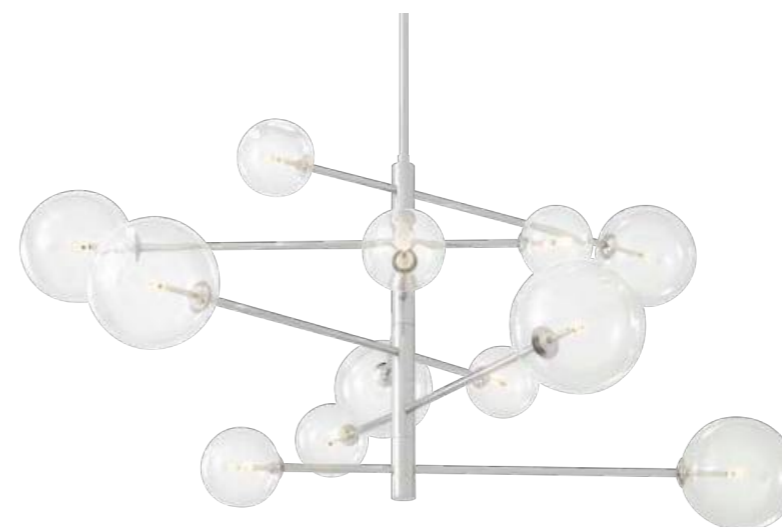

Chandelier Argento L

Nickel finish | clear glass
ø 130 x min. H. 93,5 cm
111975
Lamp holder: 12 x G4