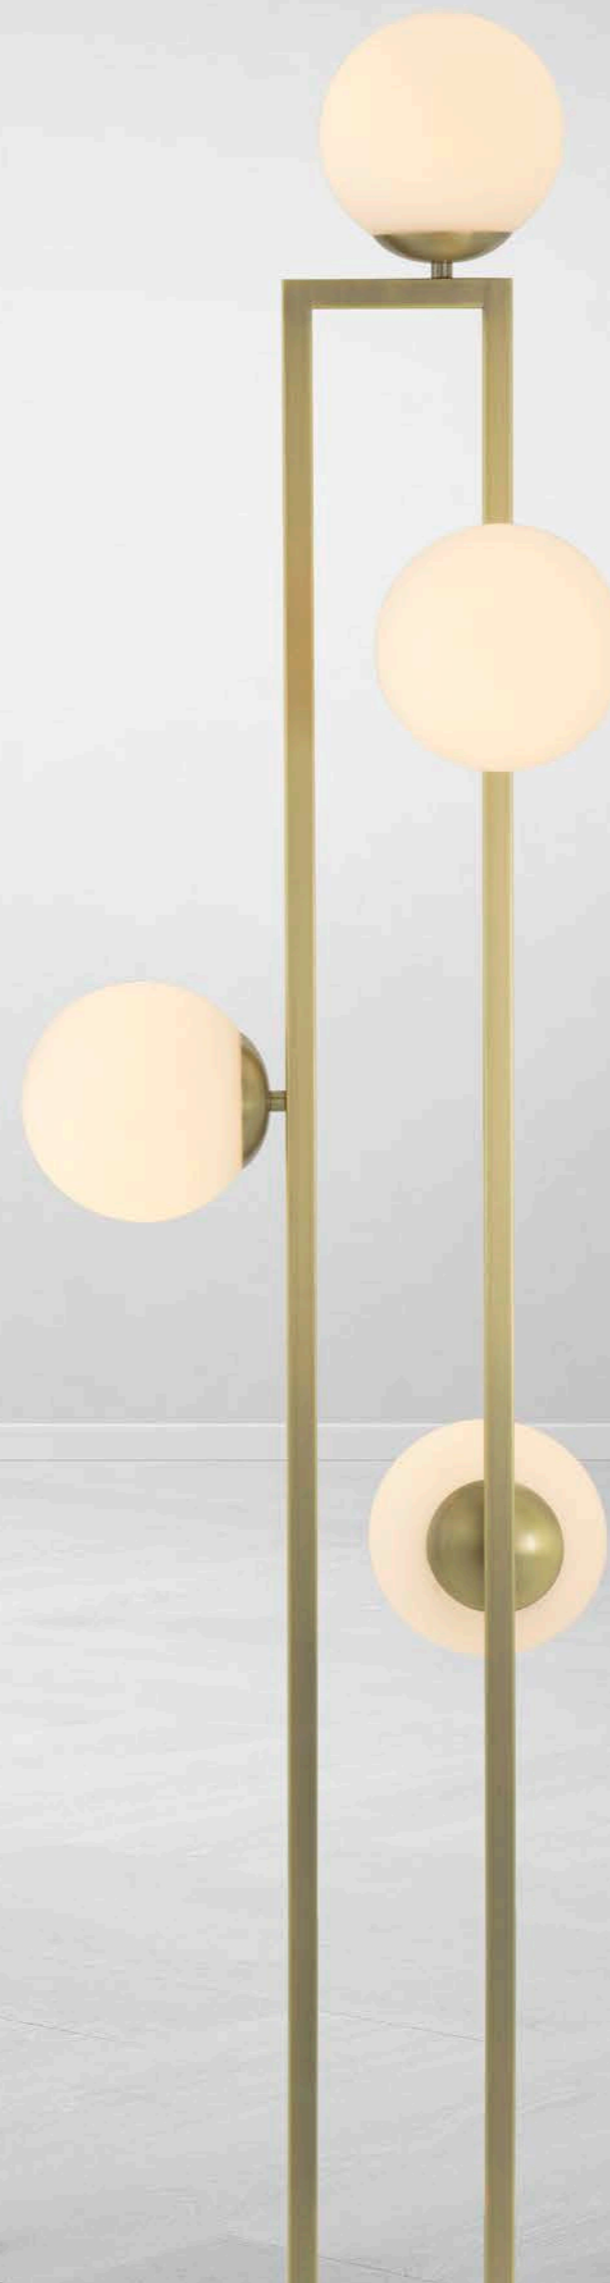

Floor Lamp Pascal

Light brass finish | white glass
40 x 34,5 x H. 175 cm
114688
Lamp holder: 4 x E14