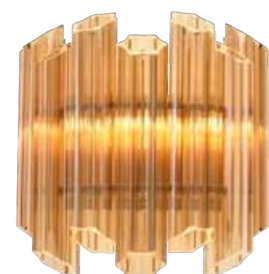

Wall Lamp Vittoria

Gold glass | gold finish
33 x H. 32,5 x D. 17 cm
111665
Lamp holder: 2 x E14