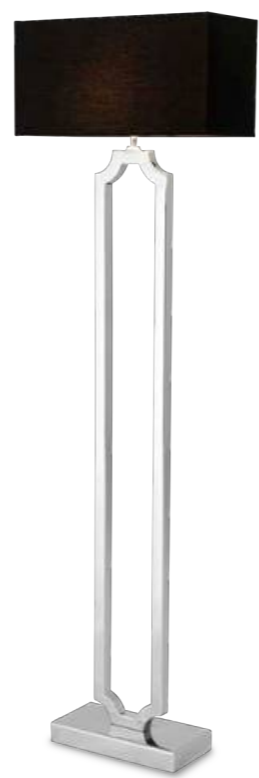

FLOOR LAMP FIORI

Floor Lamp Fiori

Antique brass finish | alabaster
42,5 x 37 x H. 172 cm
114655
Lamp holder: 3 x E14

Floor Lamp Dorrell

Nickel finish | clear glass | frosted glass
40 x 40 x H. 192,5 cm
111315
Lamp holder: 5 x E27