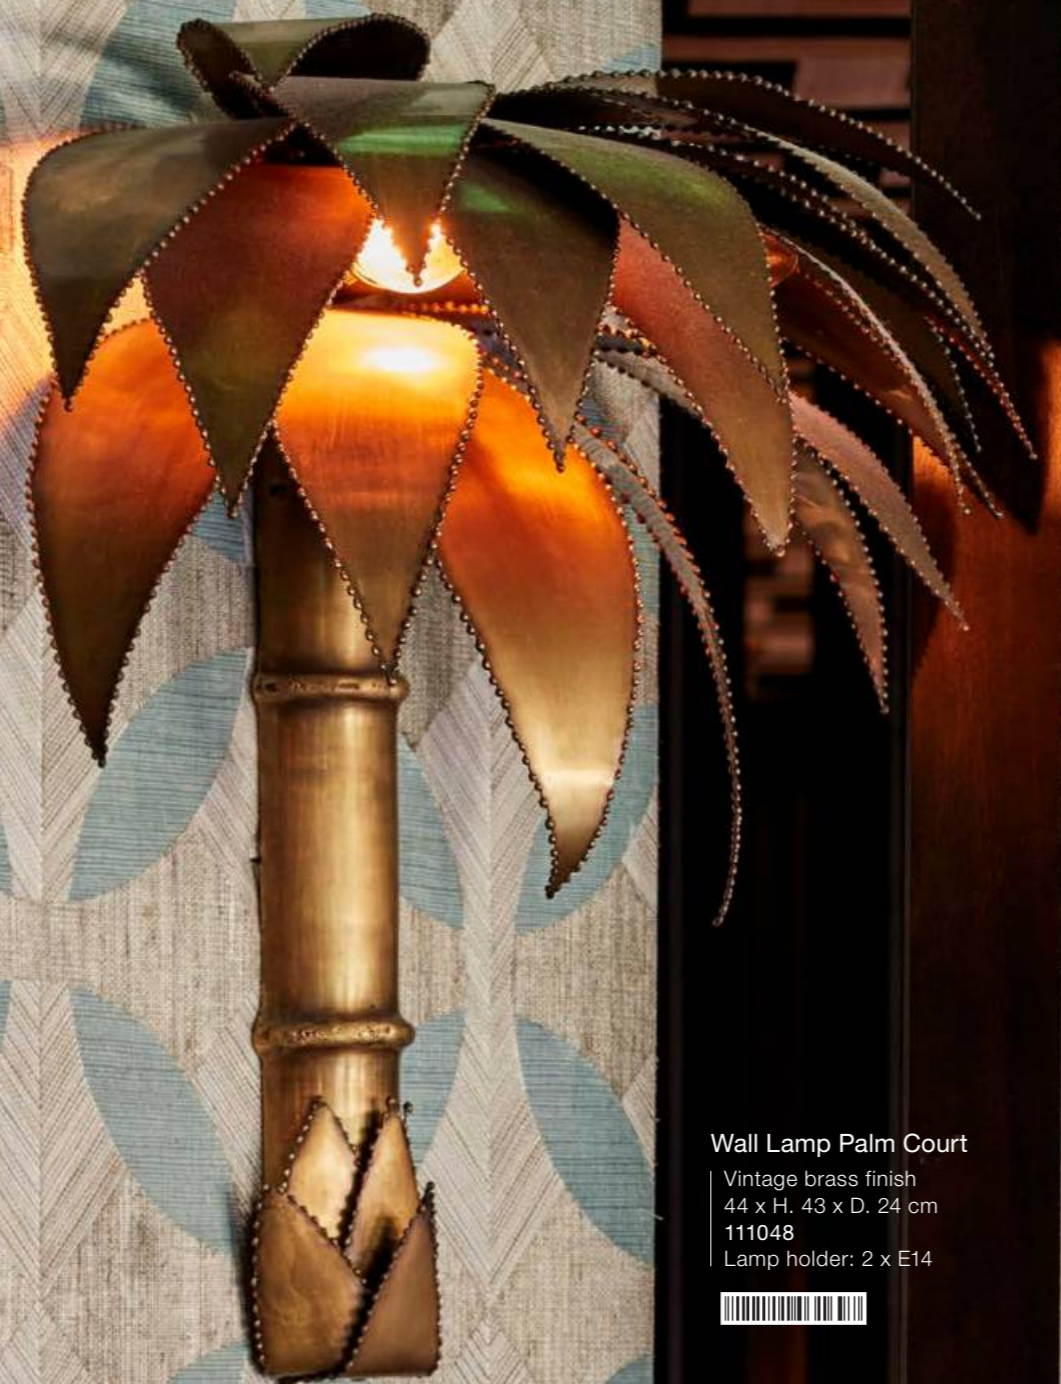

WALL LAMP DAMIAN

WALL LAMP PEGASO

WALL LAMP ELIX

WALL LAMP CULVER

WALL LAMP LARABEE

All lamps are sold without light bulbs.