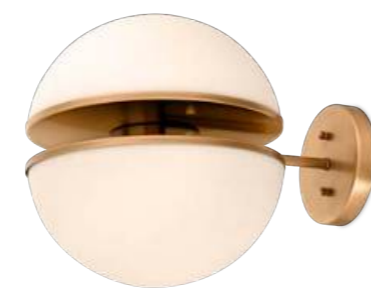

Bronze highlight finish
ø 109 x H. 55,5 cm
114762
Lamp holder: 6 x E27

Lighting Series

MORRISON

SERIES

The modern Morrison series includes a 6-light chandelier and two different wall lamps. It teams rich finishes in antique brass or bronze highlight with a bold geometric design. Each lamp is adorned with industrial inspired shades with small perforated holes to create a soft lighting effect. A stylish look for contemporary interiors!

Wall Lamp Claridges Single

Antique brass finish | clear glass
 12 x H. 29,5 x D. 13 cm
 111015
 Lamp holder: 1 x E14

SPIRIDON

Lighting Series

Chandelier Spiridon

Antique brass finish | white glass
 ø 81 x H. 107 cm
 112221
 Lamp holder: 16 x E14

Wall Lamp Spiridon

Antique brass finish | white glass
 30 x H. 30 x D. 40 cm
 112227
 Lamp holder: 4 x E14

Hanging Lamp Spiridon 5 light

Antique brass finish | white glass
 130 x 50 x H. 155 cm | adjustable
 112645
 Lamp holder: 20 x E14