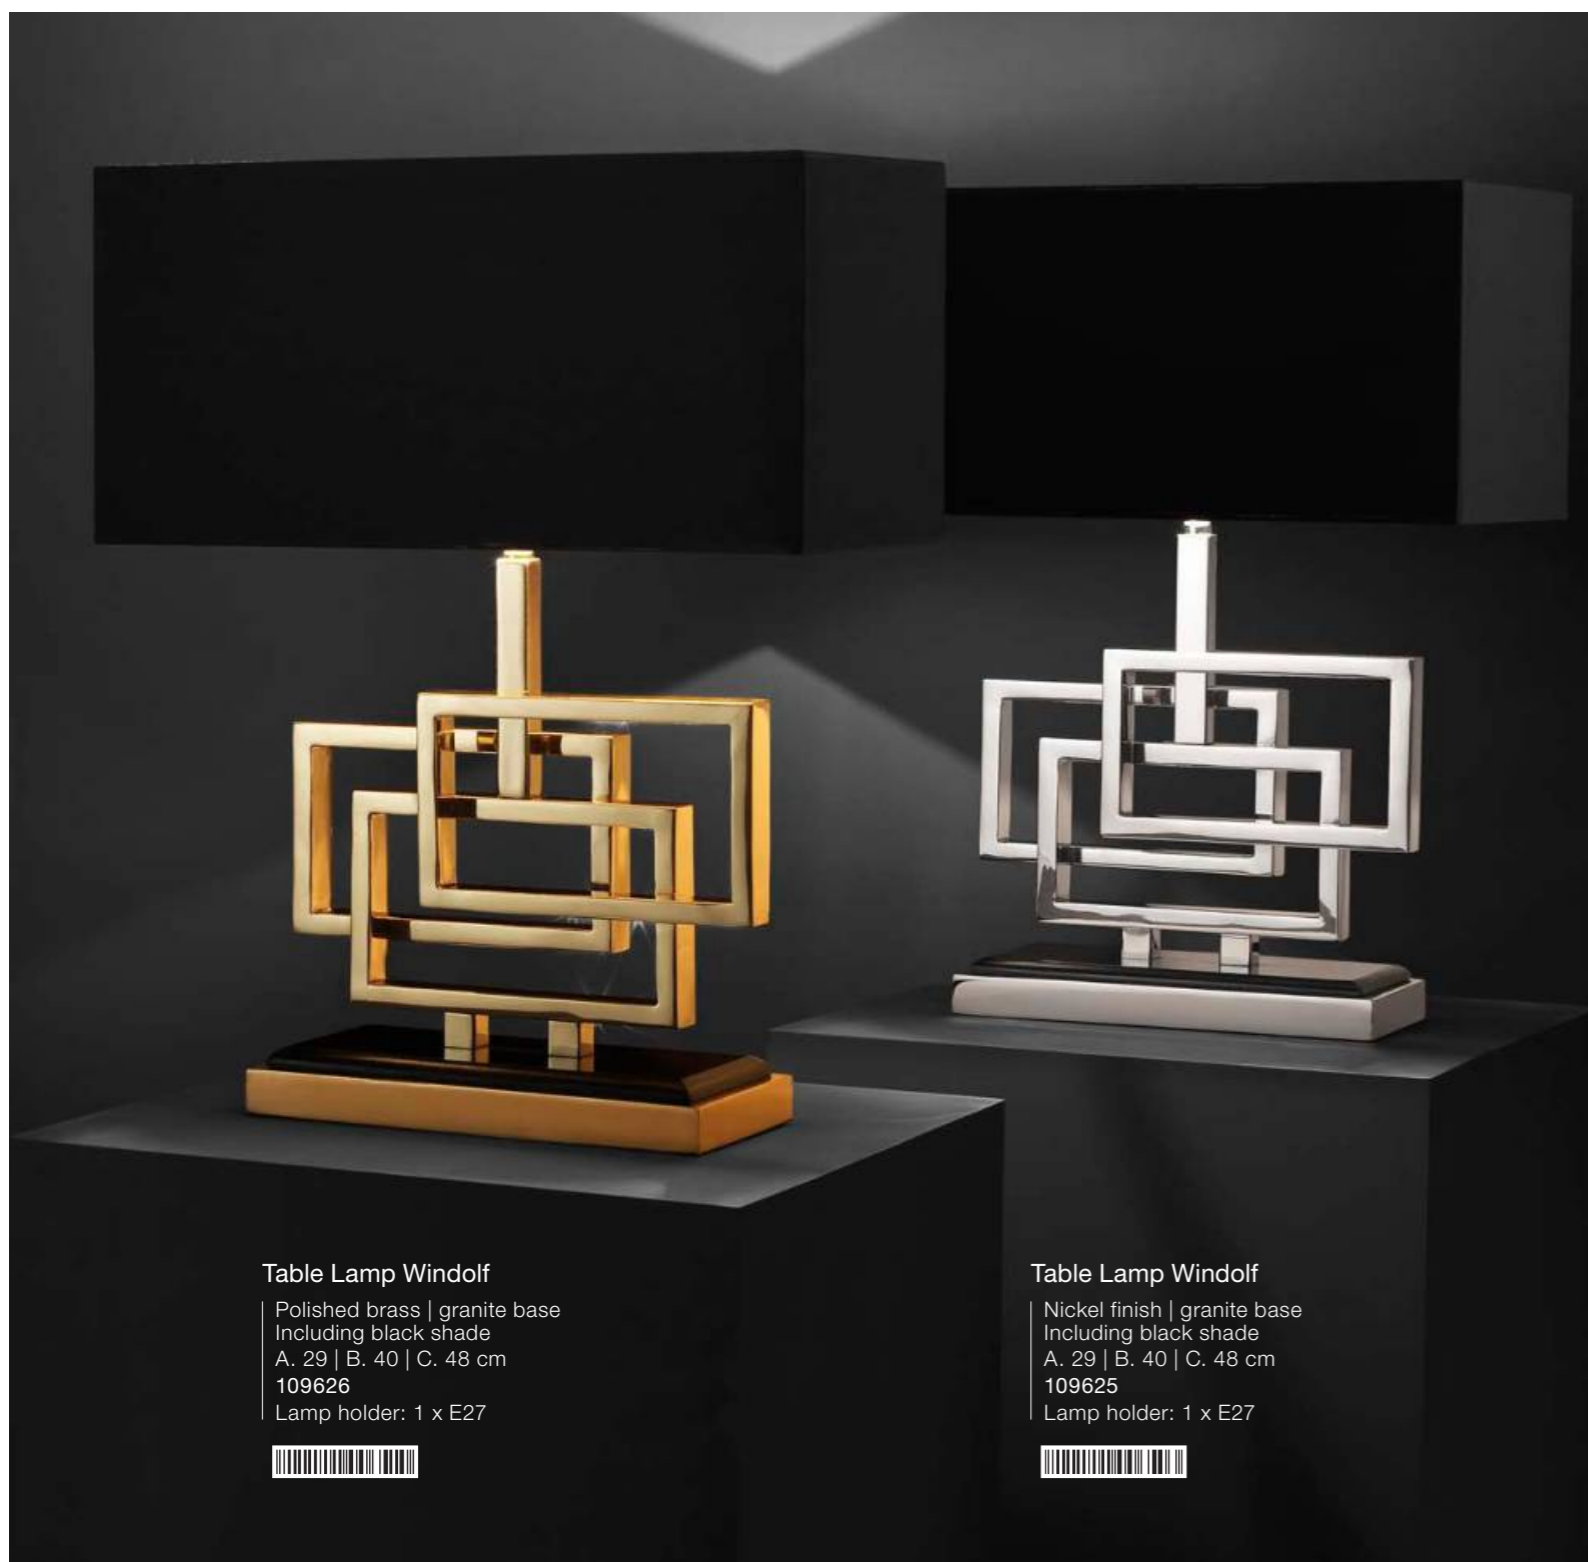

TABLE LAMP EMERALD

Table Lamp Emerald

Nickel finish | crystal glass
Including white shade
A. 22 | B. 43 | C. 67 cm
113341
Lamp holder: 1 x E27

Table Lamp Emerald

Gold finish | crystal glass
Including white shade
A. 22 | B. 43 | C. 67 cm
113342
Lamp holder: 1 x E27

Table Lamp Windolf

Polished brass | granite base
Including black shade
A. 29 | B. 40 | C. 48 cm
109626
Lamp holder: 1 x E27

Table Lamp Windolf

Nickel finish | granite base
Including black shade
A. 29 | B. 40 | C. 48 cm
109625
Lamp holder: 1 x E27

Wall Lamp Windolf

Polished brass
Including black shade
35 x H. 41,5 x D. 21 cm
111609
Lamp holder: 1 x E14

Wall Lamp Windolf

Nickel finish
Including black shade
35 x H. 41,5 x D. 18 cm
111607
Lamp holder: 1 x E14