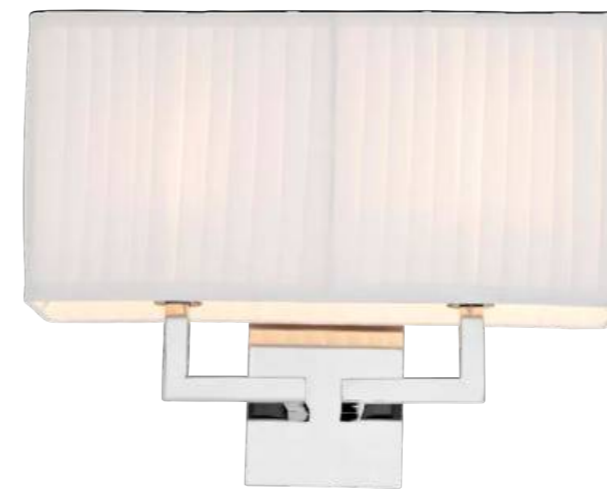

BRONZE FINISH

Wall Lamp Westbrook

Bronze finish
Including pleated white shade
36 x H. 27 x D. 13,5 cm
111507
Lamp holder: 2 x E14