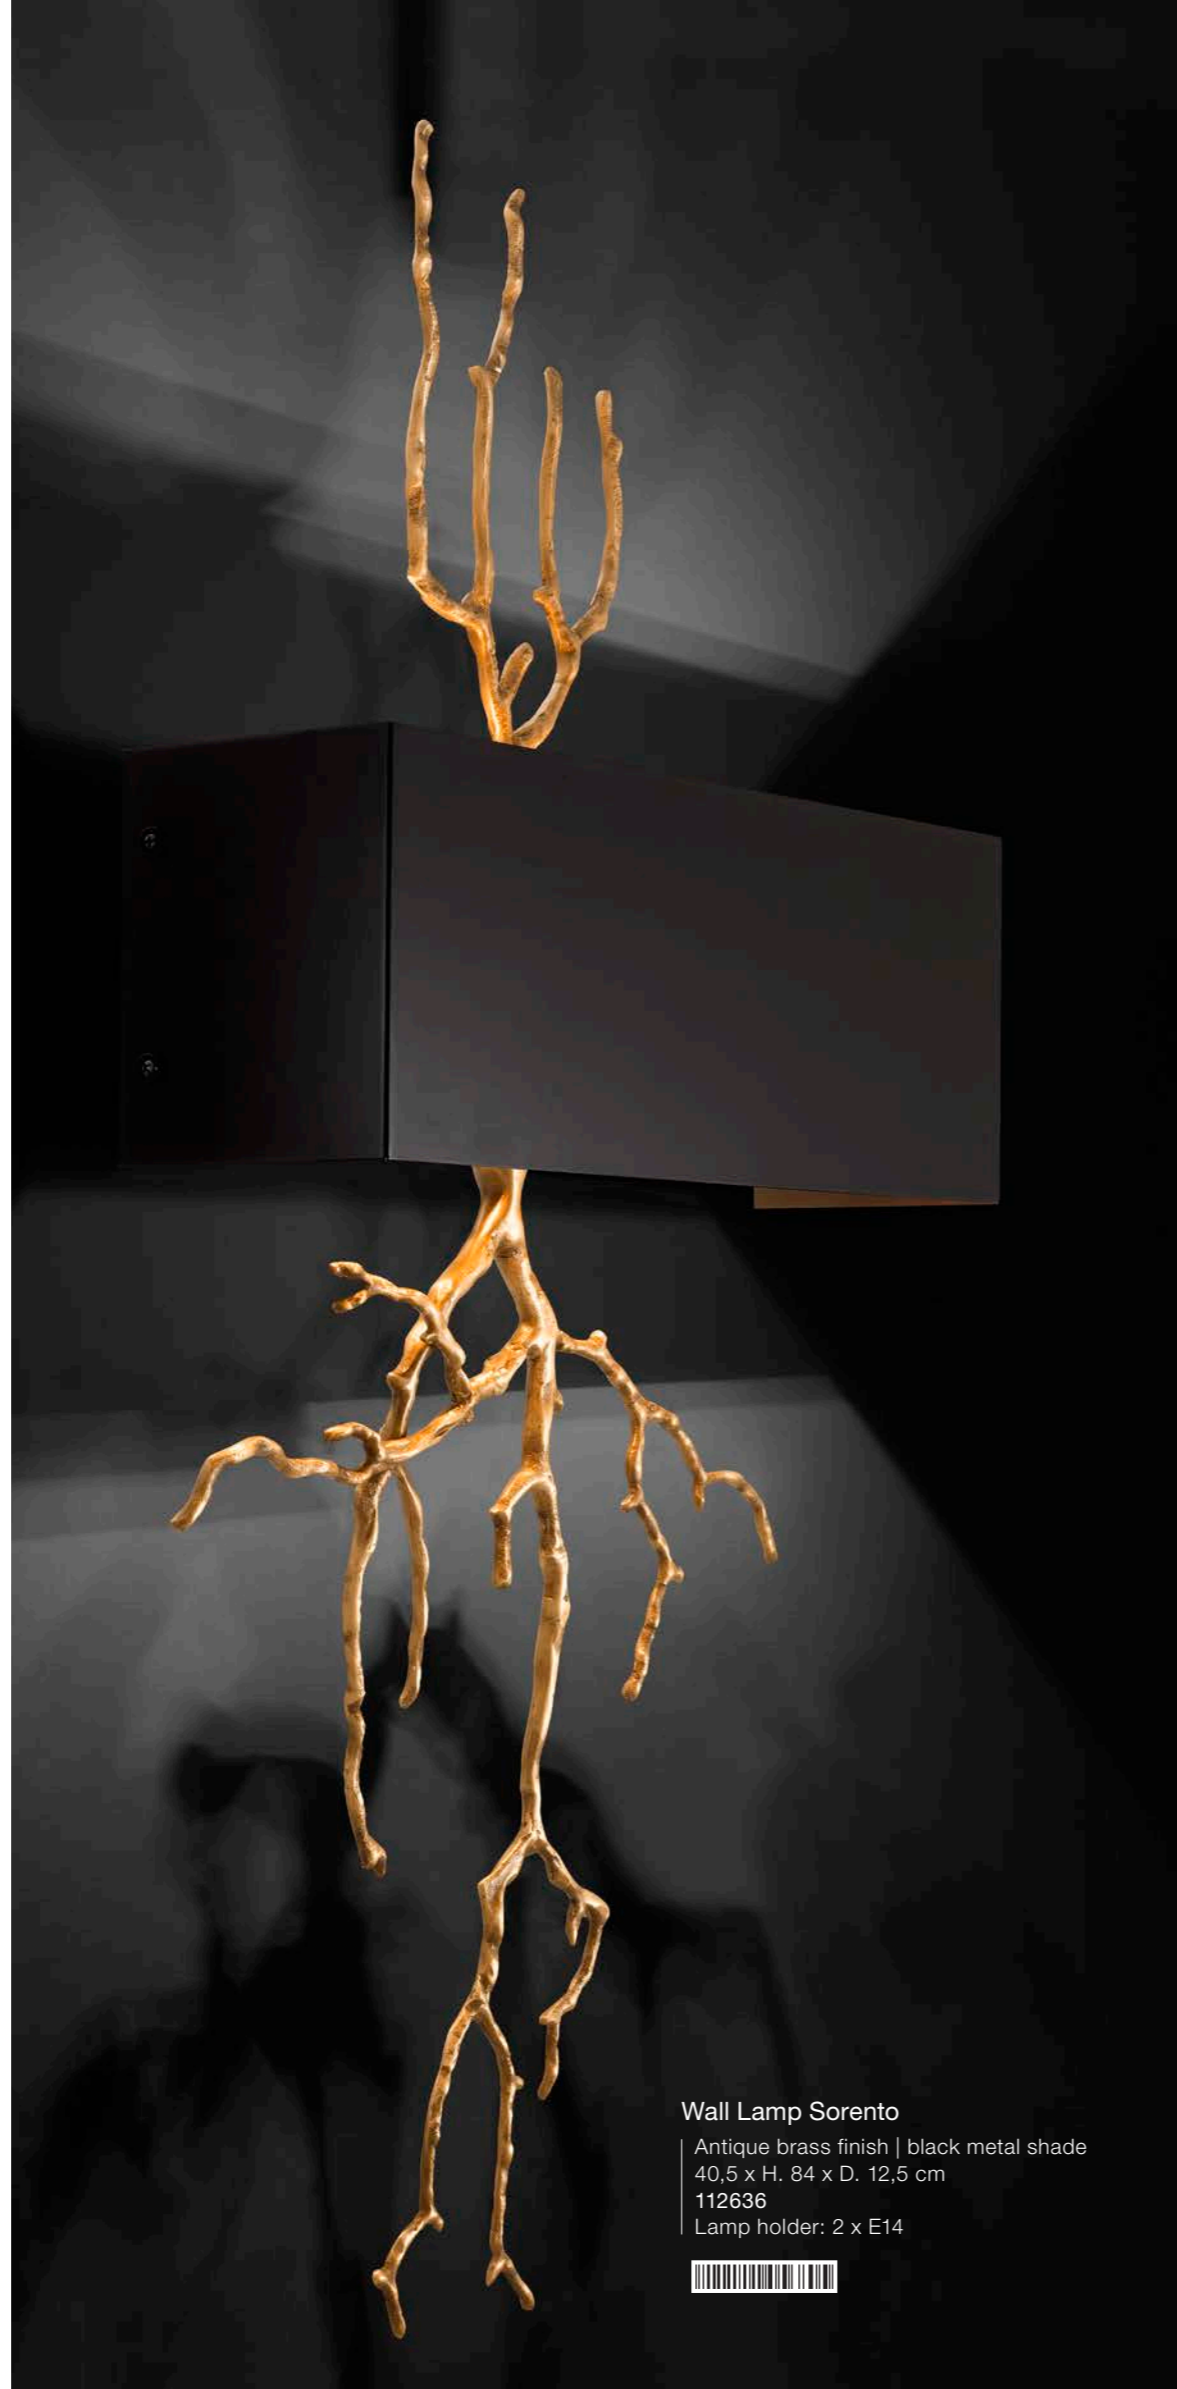

Wall Lamp Sorento

Antique brass finish | black metal shade
40,5 x H. 84 x D. 12,5 cm
112636
Lamp holder: 2 x E14