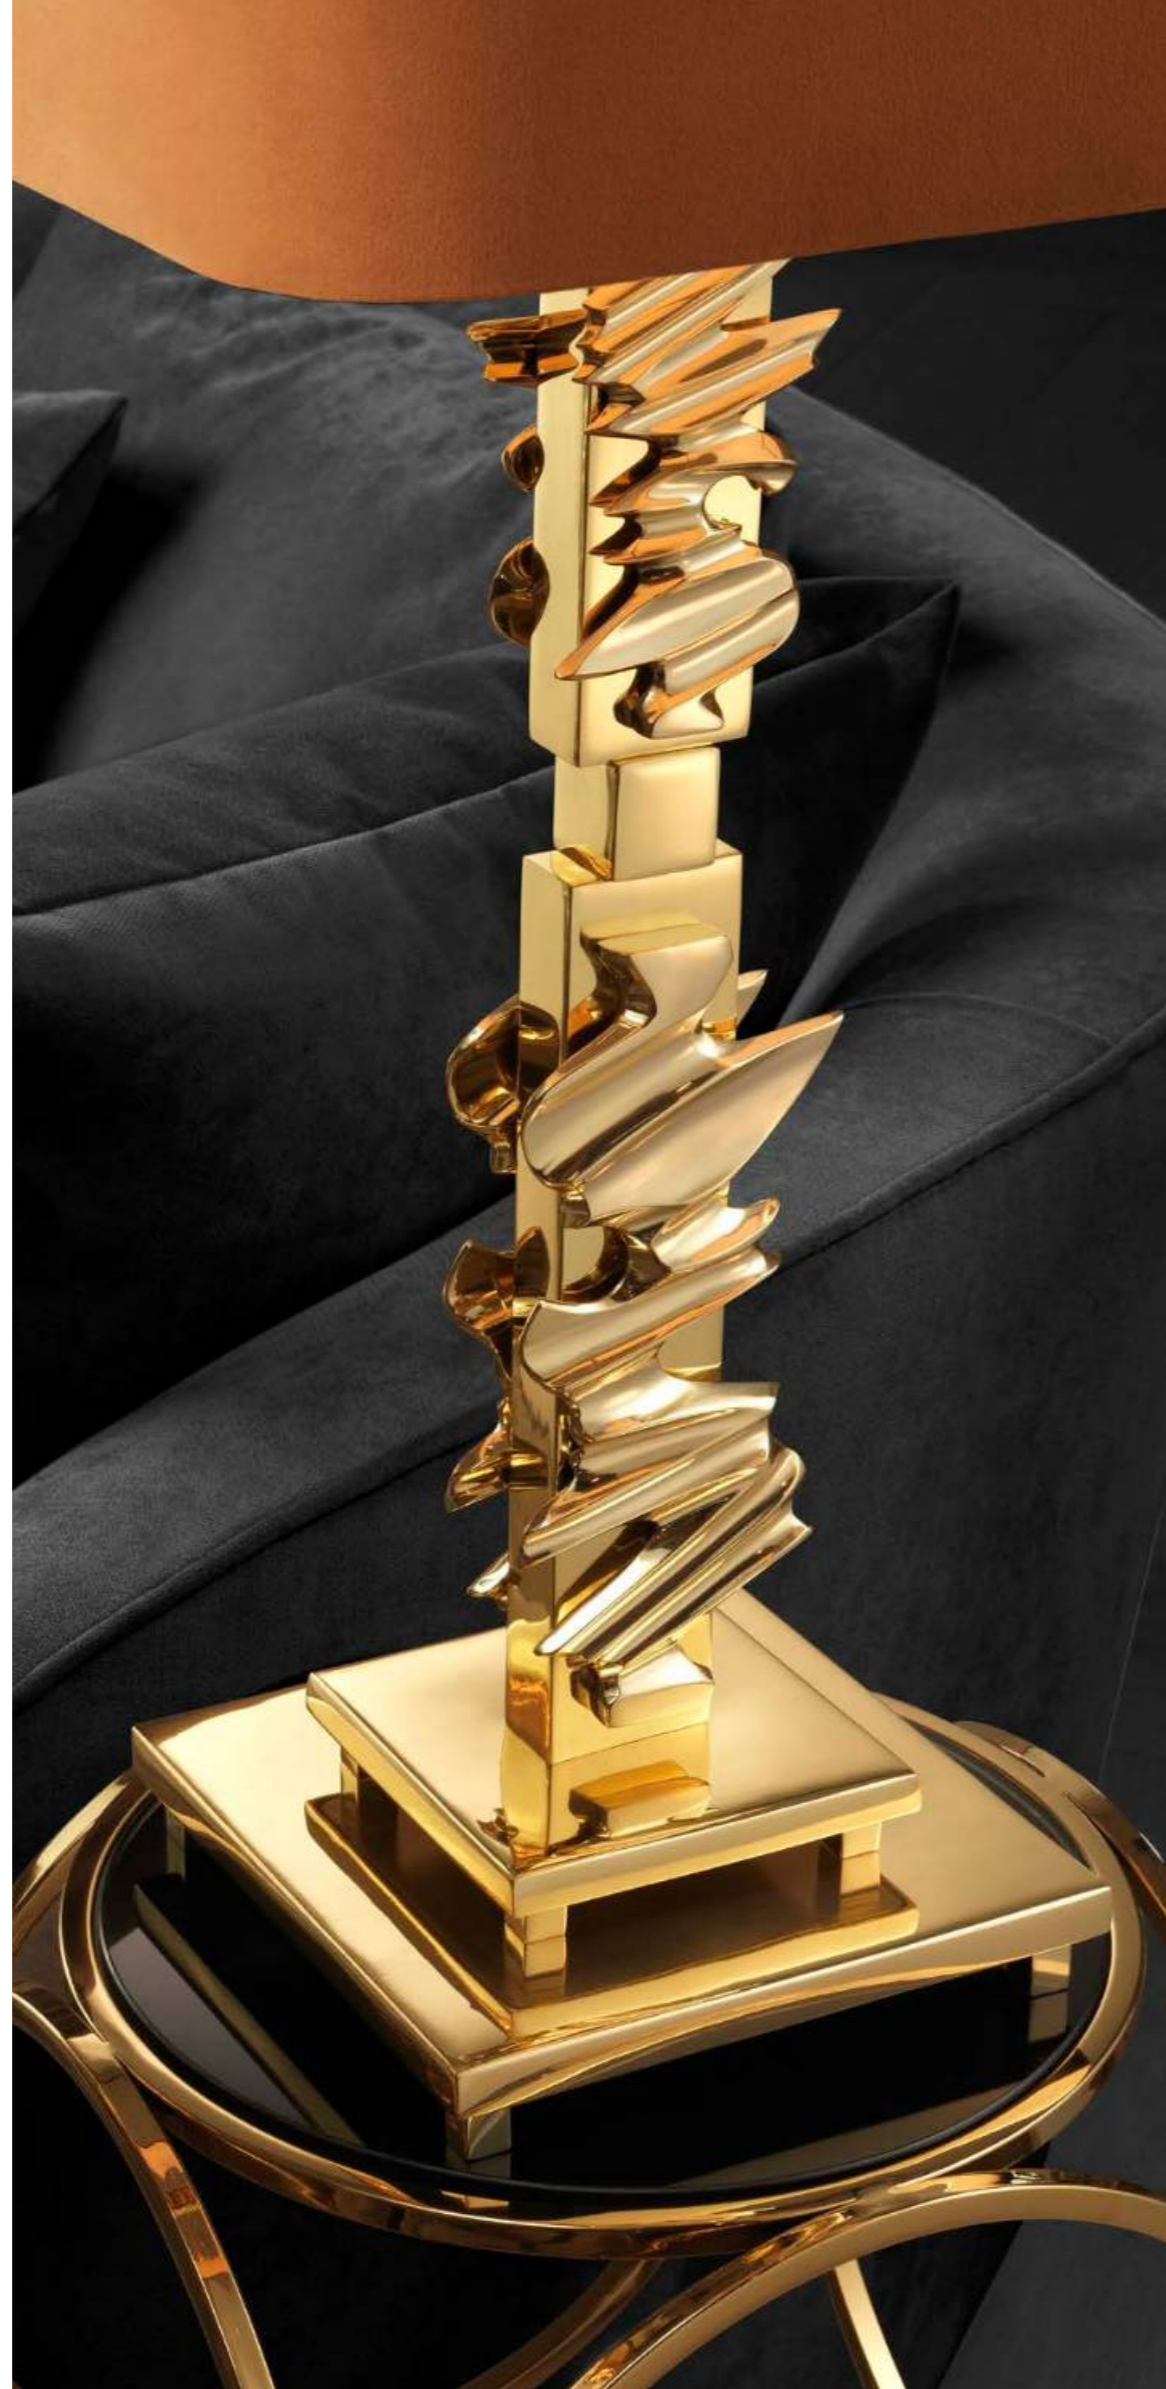

Table Lamp Abruzzo

Nickel finish
Including grey velvet shade
A. 20 | B. 35 | C. 82 cm
110975
Lamp holder: 1 x E27

Table Lamp Divini

Gold finish | petrified wood
Including silver grey shade
A. 16 | B. 40 | C. 74,5 cm
111023
Lamp holder: 1 x E27