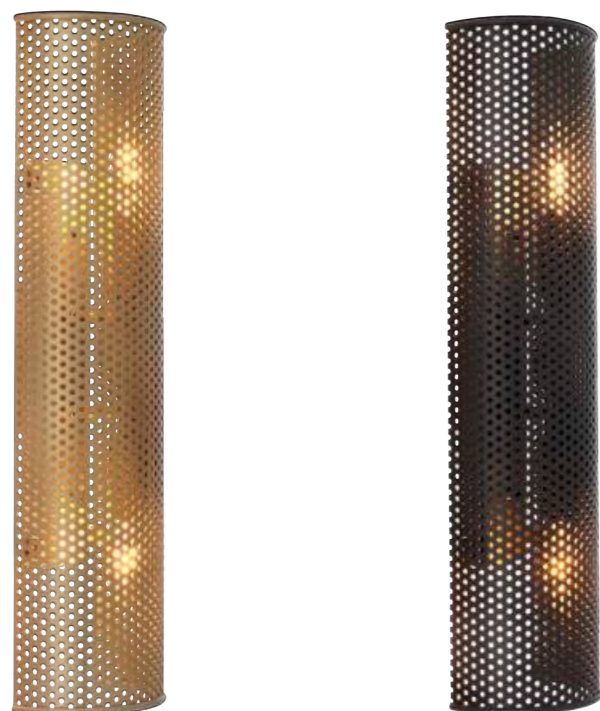

LED

Table Lamp Cassini

Antique brass finish | black marble base
 ø 70 x H. 79 cm
 113922

LED

Floor Lamp Cassini

Antique brass finish | black finish
 ø 70 x H. 205 cm
 113207

CASSINI

SERIES

LED

Chandelier Cassini

Bronze finish
 ø 90 x min H. 102 cm
 113445

LED

Chandelier Cassini

Antique brass finish
 ø 90 x min H. 102 cm
 113170

RADIANT FOCAL POINT

Reminding one of planetarian rings, the galactic designed Cassini Chandelier makes a radiant focal point in your home interior. Characterised by four metal rings with an antique brass finish or bronze finish, the inner ring of this distinctive ceiling lamp is fixed to the pendant. The other rings are attached to hinges, so you can rotate them individually to direct the light as required.

All rings are equipped with integrated LED lights that are dimmable, if used with a LED dimmer.

WALL LAMP MORRISON LARGE

Wall Lamp Morrison L

Antique brass finish
13,5 x H. 50,5 x D. 9 cm
114090
Lamp holder: 2 x E14

Wall Lamp Morrison L

Bronze highlight finish
13,5 x H. 50,5 x D. 9 cm
114764
Lamp holder: 2 x E14

WALL LAMP MORRISON SMALL

Wall Lamp Morrison S

Antique brass finish
25,5 x H. 20,5 x D. 13,5 cm
114089
Lamp holder: 2 x E14