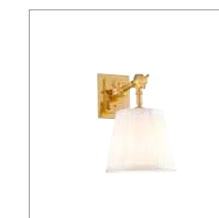

Wall Lamp Wentworth Single

Gold finish
Including pleated white shade
15 x H. 26 x D. 24 cm
107220
Lamp holder: 1 x E14