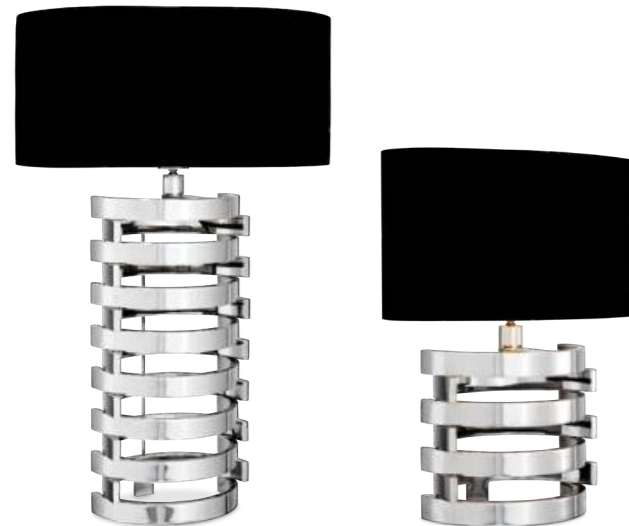

GOLD FINISH

Table Lamp Boxter S

Gold finish
Including black shade
A. 18 | B. 35 | C. 50 cm
109810
Lamp holder: 1 x E27

Table Lamp Boxter L

Gold finish
Including black shade
A. 22 | B. 50 | C. 69 cm
109812
Lamp holder: 1 x E27

NICKEL FINISH

Table Lamp Boxter L

Nickel finish
Including black shade
A. 22 | B. 50 | C. 69 cm
109811
Lamp holder: 1 x E27

Table Lamp Boxter S

Nickel finish
Including black shade
A. 18 | B. 35 | C. 50 cm
109809
Lamp holder: 1 x E27