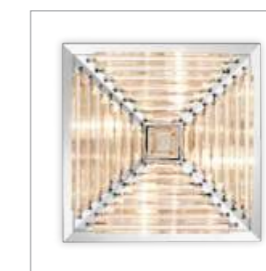

Bottom view

Ceiling Lamp Eden

Nickel finish | crystal glass
49 x 49 x H. 21 cm
112696
Lamp holder: 4 x E14

All lamps are sold without light bulbs.