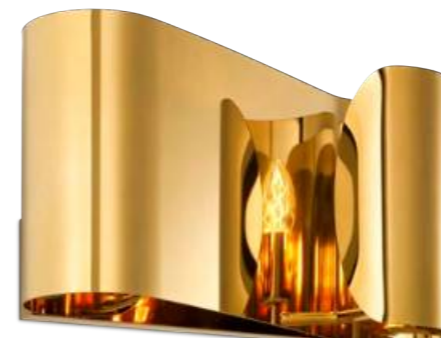

CRAWLEY

WALL LAMP VERGE

Wall Lamp Verge

Wall Lamp Verge