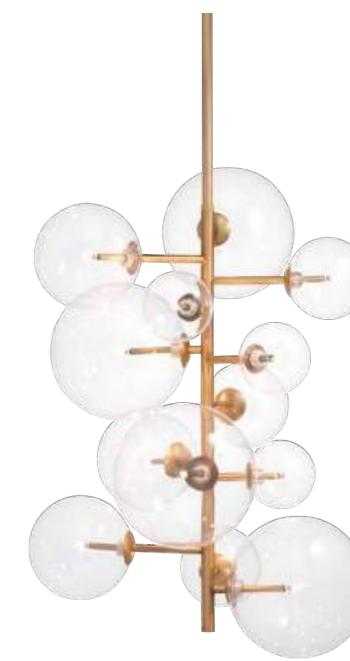

Chandelier Ezra

Antique brass finish | clear glass
ø 26 x H. 71 cm
114372
Lamp holder: 13 x G4