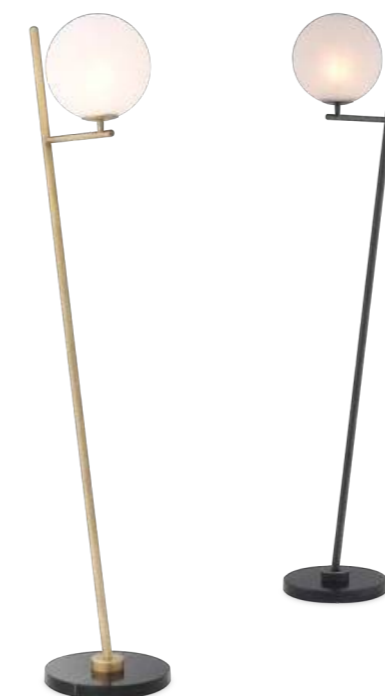

FLOOR LAMP FLYNN

Floor Lamp Flynn

Antique brass finish | black marble base
White glass with swirl design
39 x 30 x H. 159 cm
113957
Lamp holder: 1 x E14

Floor Lamp Flynn

Bronze highlight finish | black marble base
White glass with swirl design
39 x 30 x H. 159 cm
114454
Lamp holder: 1 x E14

All lamps are sold without light bulbs.