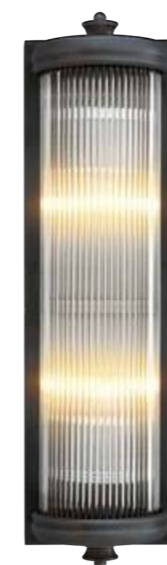

WALL LAMP GLORIOUS

WALL LAMP GLORIOUS