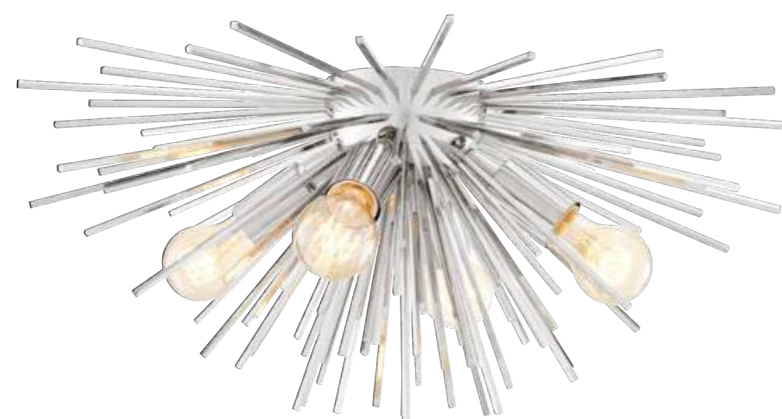

Bronze highlight finish
ø 109 x H. 55,5 cm
114762
Lamp holder: 6 x E27

Lighting Series

MORRISON

SERIES

The modern Morrison series includes a 6-light chandelier and two different wall lamps. It teams rich finishes in antique brass or bronze highlight with a bold geometric design. Each lamp is adorned with industrial inspired shades with small perforated holes to create a soft lighting effect. A stylish look for contemporary interiors!

ENCHANTING BOIVIN

Let the sun shine in with the enchanting Boivin Wall Lamp. Like golden sunbeams the uneven rods with nickel finish reflect the light of the light bulbs beautifully. This brilliant starburst design will be a radiant centerpiece in your hallway, lounge or bedroom.

Wall Lamp Boivin

Nickel finish
 50 x H. 27 x D. 37 cm
 112385
 Lamp holder: 2 x E14

WALL LAMP BOIVIN

Wall Lamp Boivin

Matte brass finish
 50 x H. 27 x D. 37 cm
 111381
 Lamp holder: 2 x E14

CHANDELIER BOIVIN

Chandelier Boivin

Nickel finish
 ø 90 x H. 60 cm
 112383
 Lamp holder: 12 x E27

Ceiling Lamp Boivin

Nickel finish
 ø 58 x H. 26,5 cm
 112384
 Lamp holder: 4 x E27

Ceiling Lamp Boivin

Matte brass finish
 ø 58 x H. 26,5 cm
 111680
 Lamp holder: 4 x E27