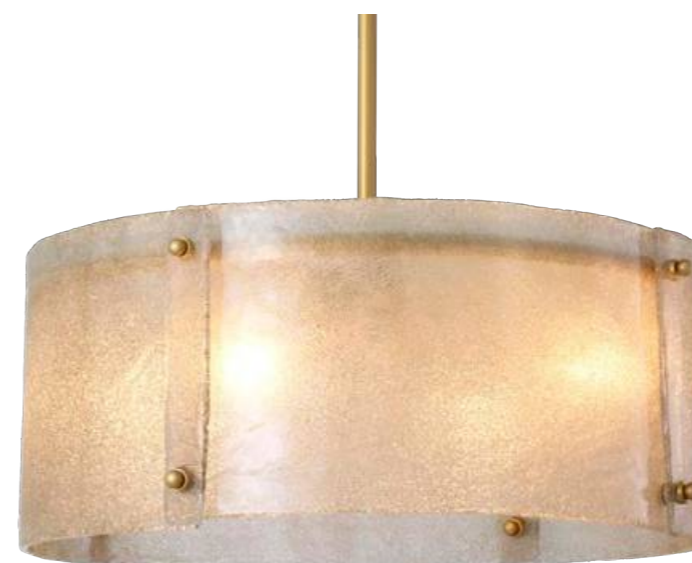

All lamps are sold without light bulbs.

PLAYFUL DESIGN

The playful design of the Kimpton chandelier reminds one of a game of Mikado. Made up of six rectangular bars with an antique brass finish and integrated LED lights, this versatile modern suspension light creates beautiful light effects in your interior surroundings. The bars can be hung in any desired position by adjusting the length of the wires.