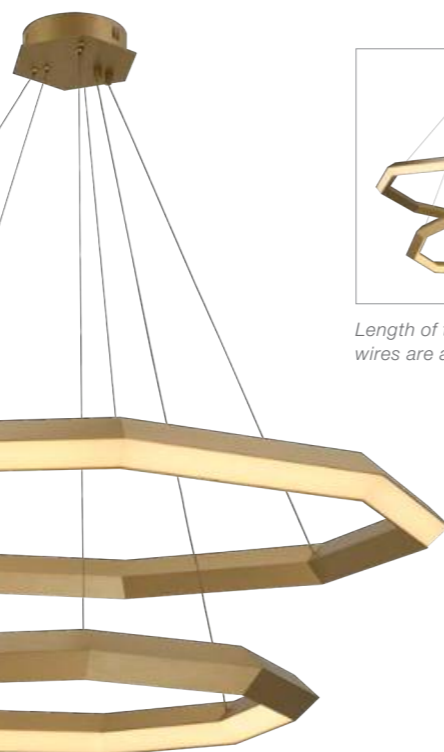

LED

Chandelier Kimpton

Antique brass finish
120 x min H. 140 cm | max H. 260 cm
113507

CHANDELIER FUSION

LED

Chandelier Fusion

Antique brass finish
82 x 78 x H. 82 cm
113174

Length of the individual wires are adjustable