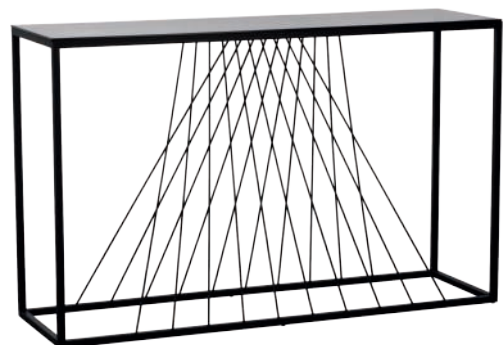

424774 · OTAWARA
Classy Elegance · sideboard
L 1300, B 380, H 800
material: metal, glass; colour: black, black-
transparent