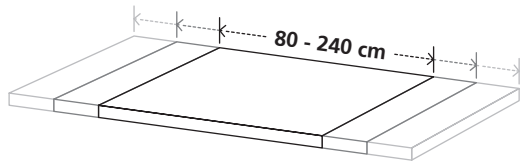

TABLE TOPS

TISCHPLATTEN · PLATEAUX DE TABLE

DIFFERENT SIZES
VERSCHIEDENE MASSE
DIFFÉRENTES DIMENSIONS