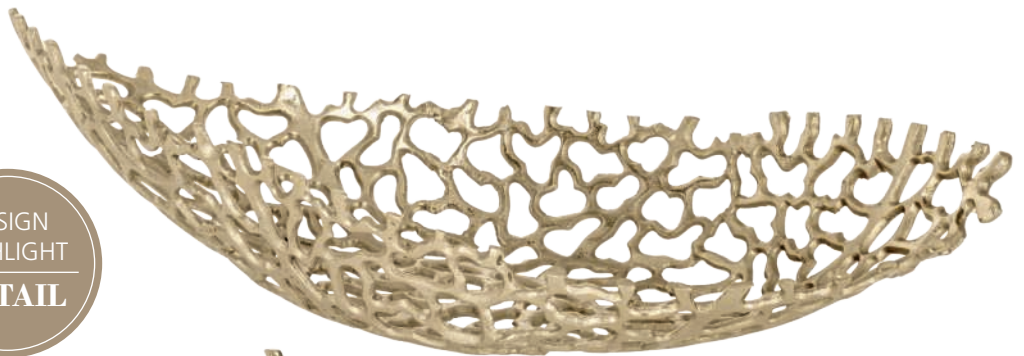

427492 · KIMITSU
Brass Chic · bowl

Ø 380, H 75; selling unit: 4 pieces
material: aluminium; colour: brass; handmade -
each product is unique

9008606284009

427491 · KIMITSU
Brass Chic · bowl

Ø 450, H 90; selling unit: 2 pieces
material: aluminium; colour: brass; handmade -
each product is unique

9008606283996

427498 · KIMITSU
Brass Chic · bowl

Ø 205, H 90; selling unit: 4 pieces
material: aluminium; colour: brass; handmade -
each product is unique

9008606284061

427497 · KIMITSU
Brass Chic · bowl

Ø 320, H 150; selling unit: 4 pieces
material: aluminium; colour: brass; handmade -
each product is unique

9008606284054

427496 · KIMITSU
Brass Chic · bowl

Ø 400, H 150; selling unit: 2 pieces
material: aluminium; colour: brass; handmade -
each product is unique

9008606284047

427087 · KIMITSU
Brass Chic · bowl

L 610, B 255, H 130
material: aluminium; colour: gold; handmade -
each product is unique

9008606256310