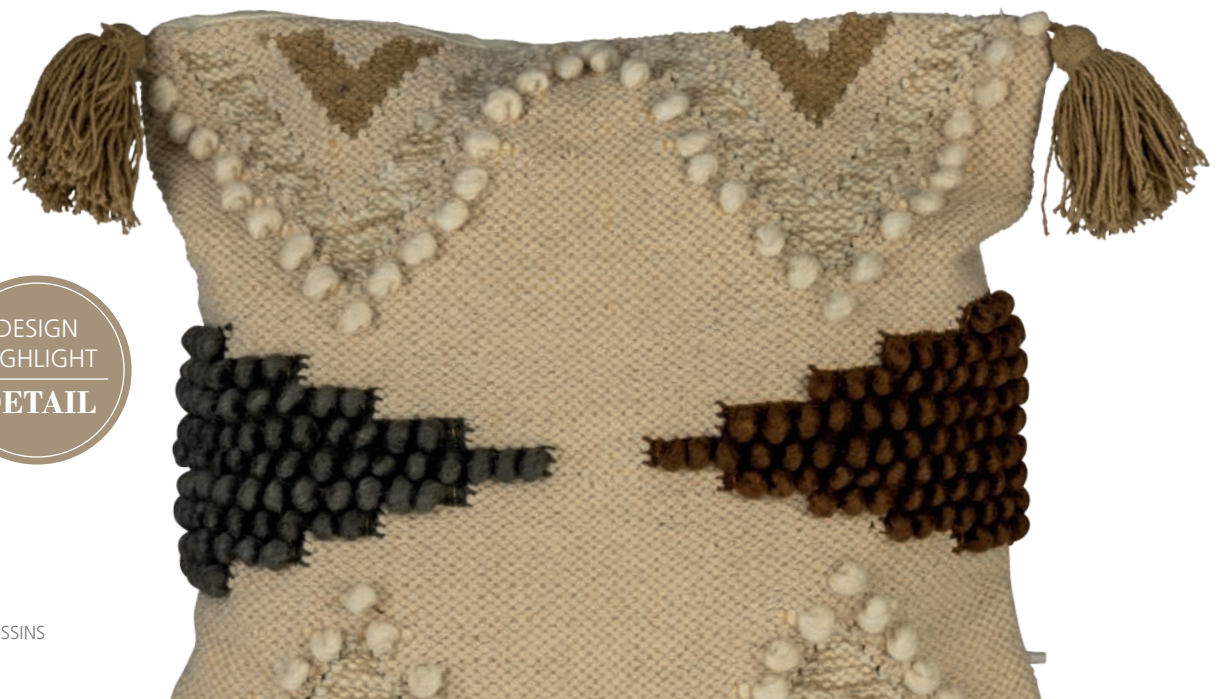

L 500, B 500

cover: front: 80% jute, 20% cotton, back:
100% cotton; colour: terracotta, grey, ochre
yellow; filling: 100% polyester

9008606266555

L 500, B 300

cover: front: 90% wool, 10% cotton, back:
100% cotton; colour: terracotta, beige, brown;
filling: 100% polyester

9008606266586

L 450, B 450

cover: front: 60% cotton, 40% wool, back:
100% cotton; colour: cream, brown; filling:
100% polyester

9008606266487

L 500, B 300

cover: front: 60% cotton, 40% wool, back:
100% cotton; colour: cream, brown; filling:
100% polyester

9008606266470