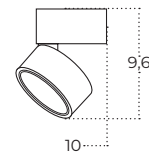

Colour / new index no.

● black [AZ6035](#)

○ white [AZ6036](#)

MONA 15W CCT SWITCH

Technical specification

Name	MONA 15W CCT SWITCH BK	MONA 15W CCT SWITCH WH
IP	IP20	IP20
Material	aluminium / pvc	aluminium / pvc
Light source	1 x LED INTEGRATED	1 x LED INTEGRATED
Power	15W	15W
Kelvins	3000 / 4000 / 6000K	3000 / 4000 / 6000K
Lumens	1200lm	1200lm
CCT	3-STEP	3-STEP
Tilt	90°	90°
Rotation	350°	350°