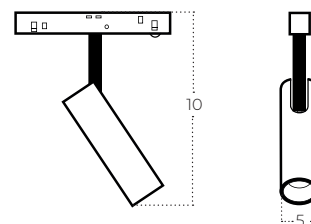

ALFA DALI NIKO TRACK MAGNETIC 7W CCT SWITCH DIM BK

Name	Alfa Dali Niko Track Magnetic 7W CCT Switch DIM Bk
Power	7W
Light source	1 x LED integrated 3000 / 4000 / 6000K 24°/ 38°
Kelvins	
Beam angle	IP20
IP	aluminium / PVC
Material	48V
Voltage	SYSTEM DALI - DIMM / CCT
Type of control	

Technical specification

Colour / new index no.

- black AZ6290