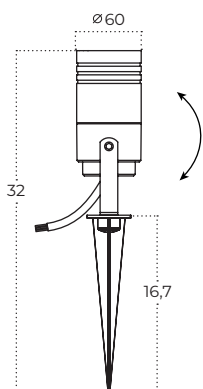

Colour / new index no.

- black AZ5860

TRAST 1 IP54 BK

Name	TraST 1 IP54 BK
Power	35W
Light source	1 x GU10
IP	IP54
Material	aluminium / pvc
Voltage	230V

Colour / new index no.

- black AZ5861

TRAST 2 IP54 BK