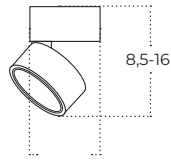

Colour / new index no.

○ white [AZ6037](#)

● black [AZ6038](#)

MONA 18W

Technical specification

Name	MONA 18W BK	MONA 18W BK
IP	IP20	IP20
Material	aluminium	aluminium
Light source	1 x LED INTEGRATED	1 x LED INTEGRATED
Power	18W	18W
Kelvins	3000K	3000K
Lumens	1500lm	1500m
Tilt	90°	90°
Rotation	350°	350°