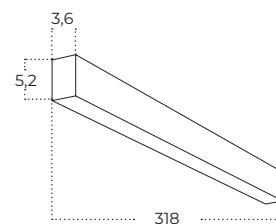

LINELIO MIX 318 CCT DIMM

Name	Linelio MIX 318 CCT DIMM
IP	IP20
Material	aluminium / pvc
Light source	1 x LED INTEGRATED
Power	90W
Kelvins	3000 / 4000 / 6500K
Lumens	6512lm
Beam angle	30° + 120°
CCT	SWITCH
Dimmable	YES

Colour / new index no.

- black AZ5666
- white AZ5667

Technical specification