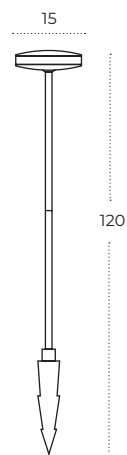

ALVA 60 IP54

Technical specification

Name	Alva 60 IP54 DGR
Power	12W
Light source	1 x LED integrated
Kelvins	3000K
Lumens	646lm
Beam angle	120°
IP	IP54
Material	aluminium / pvc
Voltage	230V

Colour / new index no.

- dark grey AZ5705

ALVA 610 IP54

Technical specification

Name	Alva 610 IP54 DGR
Power	12W
Light source	1 x LED integrated
Kelvins	3000K
Lumens	646lm
Beam angle	120°
IP	IP54
Material	aluminium / pvc
Voltage	230V

Colour / new index no.

- dark grey AZ5706