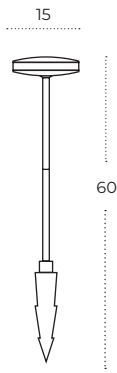

Colour / new index no.

- 3000K black [AZ5698](#)
- 4000K black [AZ5699](#)

ALVA 60 IP54

Technical specification

Name	Alva 60 IP54 DGR
Power	12W
Light source	1 x LED integrated
Kelvins	3000K
Lumens	646lm
Beam angle	120°
IP	IP54
Material	aluminium / pvc
Voltage	230V