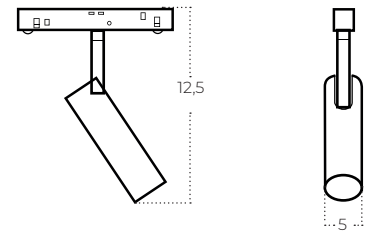

ALFA NIKO TRACK MAGNETIC 2LINE 12W CCT SWITCH DIM BK

Name	Alfa Niko Track Magnetic 2line 12W CCT Switch DIM Bk
Power	12W
Light source	1 x LED integrated
Kelvins	3000 / 4000 / 6000K
Beam angle	24°/ 38°
IP	IP20
Material	aluminium / PVC
Voltage	48V
Type of control	CCT switch+DIMMER

Technical specification

Colour / new index no.

- black AZ6250