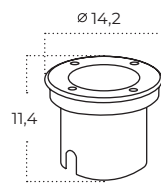

AROS IP67 ST

Technical specification