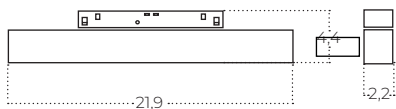

normal direction

**change direction
– rotate 180°**

(Convert L-1 to L-2)
Turned the lamp 180°. Unplug to the track rail with opposite direction and replace it with LINE-2

ALFA 2LINE

track magnetic

ALFA SAGA TRACK MAGNETIC 2LINE 12W CCT SWITCH DIM BK