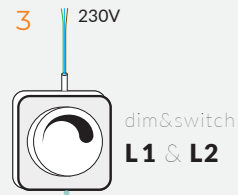

- ALFA TRACK MAGNETIC DRIVER 200W INSIDE BK [AZ4673](#)

**ALFA TRACK MAGNETIC DRIVER 60W DALI INSIDE
BK**

- ALFA TRACK MAGNETIC DRIVER 60W DALI INSIDE BK [AZ6283](#)

Option 1

- individual Turning ON/OFF LINE-1
- individual Turning ON/OFF LINE-2
- individual Dimable L1
- individual Dimable L2

Option 2

- Turning on/off ONLY LINE-1
- Turning on/off ONLY LINE-2
- Dimable L1 & L2 – Together

Option 3

- (Together Dimable&Turning);
- L1 & L2 Turning ON/OFF
 - Dimable L1 & L2 – Together

Option 4

- ONLY Turning;
- Turning on/off ONLY LINE-1
 - Turning on/off ONLY LINE-2