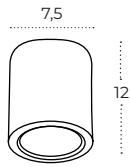

Colour / new index no.

- black AZ5855
- dark grey AZ5856

CONYON IP54 10W CCT Switch

Technical specification

Name	Conyon IP54 10W CCT Switch
Power	10W
Light source	1 x LED integrated
Kelvins	3000 / 4000 / 6000K
Lumens	800lm
Beam angle	120°
IP	IP54
Material	aluminium
Voltage	230V
Type of control	CCT switch