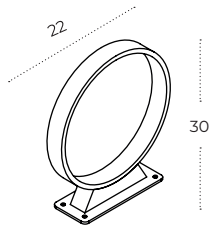

Colour / new index no.

- 3000K dark grey [AZ5709](#)
- 4000K dark grey [AZ5710](#)

SVERRE IP54 BK

Technical specification

Name	Sverre IP54 BK
Power	5W
Light source	1 x LED integrated
Kelvins	3000K
Lumens	359lm
Beam angle	120°
IP	IP54
Material	aluminium
Voltage	230V