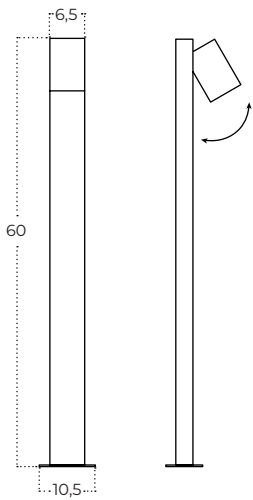

SVAN IP54 BK

Name	Svan IP54 BK
Power	35W
Light source	1 x GU10
IP	IP54
Material	aluminium / pvc
Voltage	230V

Colour / new index no.

- black   AZ5859