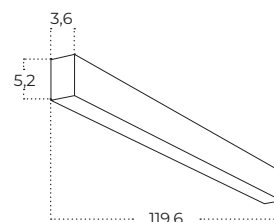

LINELIO POINTS 120 CCT DIMM

Name	Linelio POINTS 120 CCT DIMM
IP	IP20
Material	aluminium / pvc
Light source	1 x LED INTEGRATED
Power	40W
Kelvins	3000 / 4000 / 6500K
Lumens	2624lm
Beam angle	30°
CCT	SWITCH
Dimmable	YES

Technical specification

Colour / new index no.

- black AZ5669