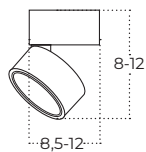

Colour / new index no.

white [AZ2703](#)

black [AZ2702](#)

MONA 12W

Technical specification

Name	MONA 15W CCT SWITCH BK	MONA 15W CCT SWITCH WH
IP	IP20	IP20
Material	aluminium / pvc	aluminium / pvc
Light source	1 x LED INTEGRATED	1 x LED INTEGRATED
Power	15W	15W
Kelvins	3000 / 4000 / 6000K	3000 / 4000 / 6000K
Lumens	1200lm	1200lm
CCT	3-STEP	3-STEP
Tilt	90°	90°
Rotation	350°	350°