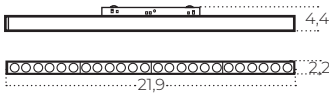

ALFA DALI KIRA TRACK MAGNETIC 12W CCT DIMM BK

Name	Alfa DALI Kira Track Magnetic 12W CCT Switch DIM Bk
Power	12W
Light source	1 x LED integrated
Kelvins	3000-6000 K
Beam angle	120°
IP	IP20
Material	aluminium / PVC
Voltage	48V
Type of control	SYSTEM DALI - DIMM / CCT

Technical specification

Colour / new index no.

- black AZ6286