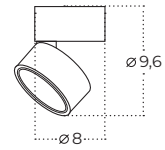

Colour / new index no.

3000K white [AZ4538](#)

3000K black [AZ4537](#)

4000K white [AZ4540](#)

4000K black [AZ4539](#)

MONA 10W CCT SWITCH

Technical specification

Name	MONA 10W CCT SWITCH BK	MONA 10W CCT SWITCH WH
IP	IP20	IP20
Material	aluminium / pvc	aluminium / pvc
Light source	1 x LED INTEGRATED	1 x LED INTEGRATED
Power	10W	10W
Kelvins	3000 / 4000 / 6000K	3000 / 4000 / 6000K
Lumens	800lm	800lm
CCT	3-STEP	3-STEP
Tilt	90°	90°
Rotation	350°	350°