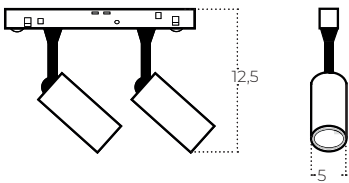

ALFA DALI NIKO 2 TRACK MAGNETIC 2X12W CCT SWITCH DIM BK

Name	Alfa Dali Niko 2 Track Magnetic 2x12W CCT Switch DIM Bk
Power	2 x 12W
Light source	2 x LED integrated
Kelvins	3000 / 4000 / 6000K
Beam angle	24°
IP	IP20
Material	aluminium / PVC
Voltage	48V
Type of control	SYSTEM DALI - DIMM / CCT

Technical specification

Colour / new index no.

- black AZ6293