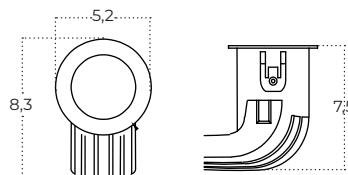

TORK 12W

Technical specification