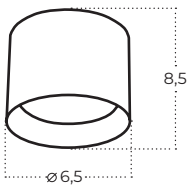

Name	ONTO BK	ONTO WH
Material	aluminium / pvc	aluminium / pvc
Light source	1 x GX53	1 x GX53

Colour / new index no.

- ☒ black AZ6265
- ☐ white AZ6266