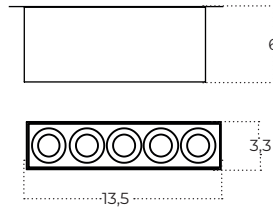

TETRIS 5 10W CCT DIMM

Technical specification

Name	TETRIS 5 10W CCT DIMM WH	TETRIS 5 10W CCT DIMM BK
IP	IP20	IP20
Material	aluminium	aluminium
Light source	1 x LED INTEGRATED	1 x LED INTEGRATED
Power	10W	10W
Kelvins	3000 / 4000 / 6000K	3000 / 4000 / 6000K
Beam angle	45°	45°
CCT	YES	YES