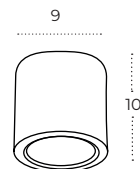

Colour / new index no.

- black AZ6025
- white AZ6026

CONYON IP54 15W CCT Switch

Technical specification

Name	Conyon IP54 15W CCT Switch
Power	10W
Light source	1 x LED integrated
Kelvins	3000 / 4000 / 6000K
Lumens	1200lm
Beam angle	120°
IP	IP54
Material	aluminium
Voltage	230V
Type of control	CCT switch