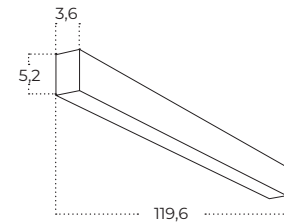

LINELIO OPAL 120 CCT DIMM BK

Name	Linelio Opal 120 CCT DIMM
IP	IP20
Material	aluminium / pvc
Light source	1 x LED INTEGRATED
Power	40W
Kelvins	3000 / 4000 / 6500K
Lumens	2700lm
Beam angle	120°
CCT	SWITCH
Dimmable	YES

Technical specification

Colour / new index no.

- black AZ5657