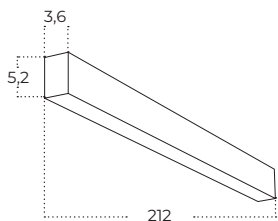

Colour / new index no.

- black AZ5662
- white AZ5663

Technical specification

LINELIO MIX 212 CCT DIMM

Name	Linelio MIX 212 CCT DIMM
IP	IP20
Material	aluminium / pvc
Light source	1 x LED INTEGRATED
Power	60W
Kelvins	3000 / 4000 / 6500K
Lumens	4164lm
Beam angle	30° + 120°
CCT	SWITCH
Dimmable	YES