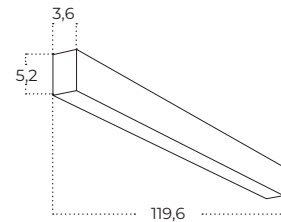

LINELIO MIX 120 CCT DIMM

Name	Linelio MIX 120 CCT DIMM
IP	IP20
Material	aluminium / pvc
Light source	1 x LED INTEGRATED
Power	40W
Kelvins	3000 / 4000 / 6500K
Lumens	2753lm
Beam angle	30° + 120°
CCT	SWITCH
Dimmable	YES

Colour / new index no.

- black AZ5662
- white AZ5663

Technical specification