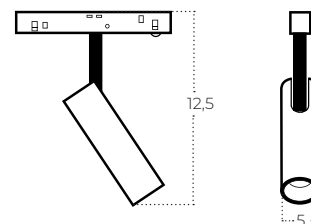

ALFA DALI NIKO TRACK MAGNETIC 12W CCT SWITCH DIM BK

Name	Alfa Dali Niko Track Magnetic 12W CCT Switch DIM Bk
Power	7W
Light source	1 x LED integrated
Kelvins	3000 / 4000 / 6000K 24°/ 38°
Beam angle	IP20
IP	aluminium / PVC
Material	48V
Voltage	SYSTEM DALI - DIMM / CCT
Type of control	

Technical specification

Colour / new index no.

- black AZ6291