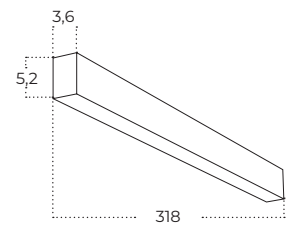

LINELIO OPAL 318 CCT DIMM BK

Name	Linelio Opal 318 CCT DIMM
IP	IP20
Material	aluminium / pvc
Light source	1 x LED INTEGRATED
Power	90W
Kelvins	3000 / 4000 / 6500K
Lumens	6248lm
Beam angle	120°
CCT	SWITCH
Dimmable	YES

Technical specification

Colour / new index no.

- black   AZ5659