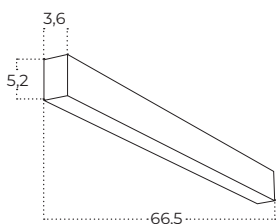

Colour / new index no.

- black AZ5666
- white AZ5667

Technical specification

LINELIO POINTS 67 CCT DIMM

Name	Linelio POINTS 67 CCT DIMM
IP	IP20
Material	aluminium / pvc
Light source	1 x LED INTEGRATED
Power	24W
Kelvins	3000 / 4000 / 6500K
Lumens	1572m
Beam angle	30°
CCT	SWITCH
Dimmable	YES