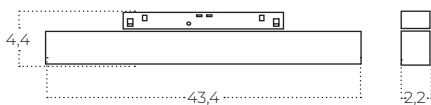

ALFA DALI SAGA TRACK MAGNETIC 24W CCT DIMM BK

Name	Alfa Dali Saga Track Magnetic 24W CCT DIM Bk
Power	24W
Light source	1 x LED integrated
Kelvins	3000-6000 K
Beam angle	120°
IP	IP20
Material	aluminium / PVC
Voltage	48V
Type of control	SYSTEM DALI - DIMM / CCT

Technical specification

Colour / new index no.

- black AZ6285