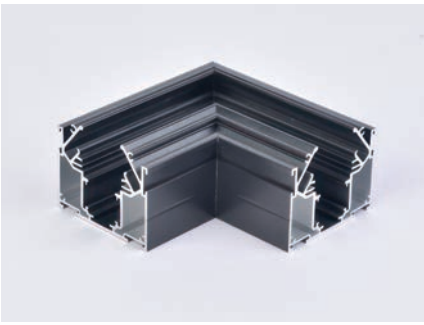

- ALFA TRACK MAGNETIC EASYFIX STRAIGHT END CAP BK [AZ5687](#)

ALFA TRACK MAGNETIC STRETCH (1m, 2m, 3m)

Colour / new index no.

- | | |
|-------------------------------------|--------|
| ● ALFA TRACK MAGNETIC EASYFIX 1m BK | AZ5836 |
| ● ALFA TRACK MAGNETIC EASYFIX 2m BK | AZ5837 |
| ● ALFA TRACK MAGNETIC EASYFIX 3m BK | AZ5838 |