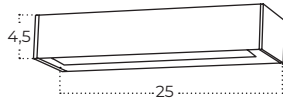

Colour / new index no.

- 10W black [AZ5849](#)
- 2 x 10W black [AZ5850](#)

ROSVIK 25 IP54 4000K

Technical specification

Name	Rosvik 25 IP54 6W 4000K BK	Rosvik 25 IP54 2X 6W 4000K BK
Power	6W	12W
Light source	1 x LED integrated	2 x LED integrated
Kelvins	4000K	4000K
Lumens	480lm	960lm
IP	IP54	IP54
Voltage	230V	230V