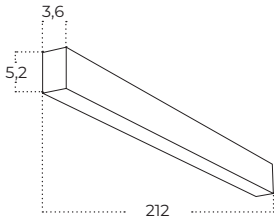

Technical specification

Colour / new index no.

- black AZ5669

LINELIO POINTS 212 CCT DIMM

Name	Linelio POINTS 212 CCT DIMM
IP	IP20
Material	aluminium / pvc
Light source	1 x LED INTEGRATED
Power	60W
Kelvins	3000 / 4000 / 6500K
Lumens	4151lm
Beam angle	30°
CCT	SWITCH
Dimmable	YES