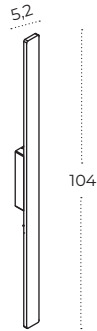

Colour / new index no.

- black AZ5711

LENNART 100 IP54

Technical specification

Name	Lennart 100 IP54 3000K BK	Lennart 100 IP54 4000K BK
Power	18W	18W
Light source	2 x LED integrated	2 x LED integrated
Kelvins	3000K	4000K
Lumens	1625lm	1690lm
Beam angle	120°	120°
IP	IP54	IP54
Material	aluminium	aluminium
Voltage	230V	230V