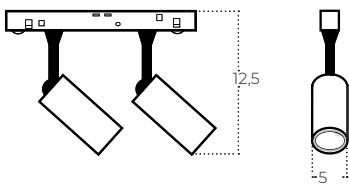

ALFA NIKO 2 TRACK MAGNETIC 2LINE 2X12W CCT SWITCH DIM BK

Name	Alfa Niko 2 Track Magnetic 2line 2x12W CCT Switch DIM Bk
Power	2 x 12W
Light source	2 x LED integrated
Kelvins	3000 / 4000 / 6000K
Beam angle	24°
IP	IP20
Material	aluminium / PVC
Voltage	48V
Type of control	CCT switch+DIMMER

Technical specification

Colour / new index no.

- black [AZ6253](#)