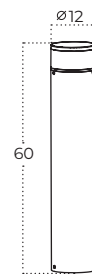

Name	Sill IP54 3000K BK
Power	9W
Light source	1 x LED integrated
Kelvins	3000K
Lumens	720lm
IP	IP54
Voltage	230V

Colour / new index no.

- black AZ5846