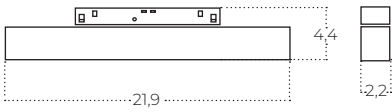

ALFA DALI SAGA TRACK MAGNETIC 12W CCT DIMM BK

Name	Alfa Dali Saga Track Magnetic 12W CCT DIM Bk
Power	12W
Light source	1 x LED integrated
Kelvins	3000-6000 K
Beam angle	120°
IP	IP20
Material	aluminium / PVC
Voltage	48V
Type of control	SYSTEM DALI - DIMM / CCT

Technical specification

Colour / new index no.

- black AZ6284