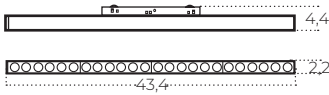

ALFA DALI KIRA TRACK MAGNETIC 24W CCT DIMM BK

Name	Alfa DALI Kira Track Magnetic 24W CCT Switch DIM Bk
Power	24W
Light source	1 x LED integrated
Kelvins	3000-6000 K
Beam angle	120°
IP	IP20
Material	aluminium / PVC
Voltage	48V
Type of control	SYSTEM DALI - DIMM / CCT

Technical specification

Colour / new index no.

- black AZ6287