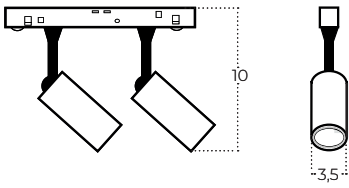

ALFA NIKO 2 TRACK MAGNETIC 2LINE 2X7W CCT SWITCH DIM BK

Name	Alfa Niko 2 Track Magnetic 2line 2x7W CCT Switch DIM Bk
Power	2 x 7W
Light source	2 x LED integrated
Kelvins	3000 / 4000 / 6000K
Beam angle	24°
IP	IP20
Material	aluminium / PVC
Voltage	48V
Type of control	CCT switch+DIMMER

Technical specification

Colour / new index no.

- black [AZ6252](#)