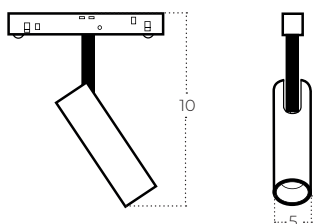

ALFA NIKO TRACK MAGNETIC 2LINE 7W CCT SWITCH DIM BK

Name	Alfa Niko Track Magnetic 2line 7W CCT Switch DIM Bk
Power	7W
Light source	1 x LED integrated
Kelvins	3000 / 4000 / 6000K
Beam angle	24°/ 38°
IP	IP20
Material	aluminium / PVC
Voltage	48V
Type of control	CCT switch+DIMMER

Technical specification

Colour / new index no.

- black AZ6249