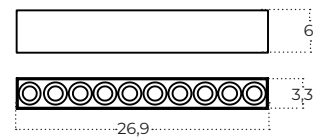

Colour / new index no.

● black [AZ6280](#)

○ white [AZ6279](#)

TETRIS 10 20W CCT DIMM

LED

Technical specification

Name	TETRIS 10 20W CCT DIMM WH	TETRIS 10 20W CCT DIMM BK
IP	IP20	IP20
Material	aluminium	aluminium
Light source	1 x LED INTEGRATED	1 x LED INTEGRATED
Power	20W	20W
Kelvins	3000 / 4000 / 6000K	3000 / 4000 / 6000K
Beam angle	45°	45°
CCT	YES	YES