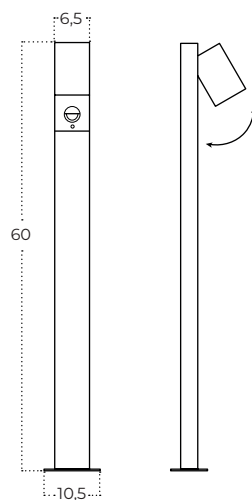

SVAN SENSOR IP54 BK

Name	Svan Sensor IP54 BK
Power	35W
Light source	1 x GU10
IP	IP54
Material	aluminium / pvc
Voltage	230V
Type of control	MOTION SENSOR

Colour / new index no.

- black   AZ5860