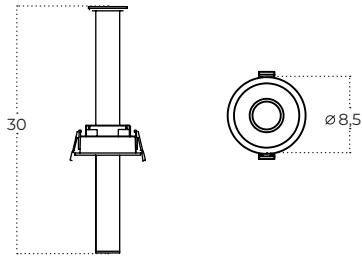

Colour / new index no.

● black [AZ6282](#)

○ white [AZ6281](#)

DOWNLIGHTS

MILIS DIMM

Technical specification

Name	MILIS DIMM BK	MILIS DIMM WH
IP	IP20	IP20
Material	aluminium	aluminium
Light source	1 x LED INTEGRATED	1 x LED INTEGRATED
Power	7W	7W
Kelvins	3230K	3230K
Lumens	326lm	326lm
Beam angle	12° - 50°	12° - 50°
CCT	N/A	N/A
Dimmable	YES	YES
Tilt	30°	30°
Rotation	360°	360°