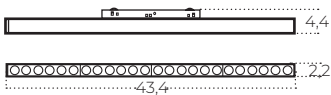

ALFA KIRA TRACK MAGNETIC 2LINE 24W CCT SWITCH DIM BK

Name	Alfa Kira Track Magnetic 2line 24W CCT Switch DIM Bk
Power	24W
Light source	1 x LED integrated
Kelvins	3000 / 4000 / 6000K
Beam angle	120°
IP	IP20
Material	aluminium / PVC
Voltage	48V
Type of control	CCT switch+DIMMER

Technical specification

Colour / new index no.

- black AZ6241