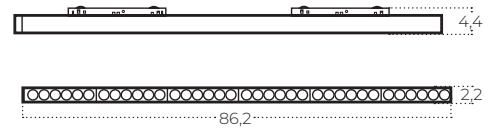

ALFA KIRA TRACK MAGNETIC 2LINE 48W CCT SWITCH DIM BK

Technical specification

Colour / new index no.

- black AZ6243

Name	Alfa Kira Track Magnetic 2line 48W CCT Switch DIM Bk
Power	48W
Light source	1 x LED integrated
Kelvins	3000 / 4000 / 6000K
Beam angle	120°
IP	IP20
Material	aluminium / PVC
Voltage	48V
Type of control	CCT switch+DIMMER