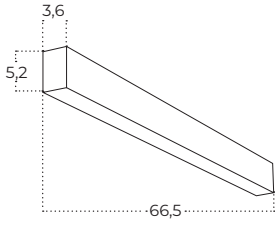

Technical specification

Colour / new index no.

- black AZ5659

LINELIO MIX 67 CCT DIMM

Name	Linelio MIX 67 CCT DIMM
IP	IP20
Material	aluminium / pvc
Light source	1 x LED INTEGRATED
Power	24W
Kelvins	3000 / 4000 / 6500K
Lumens	1576lm
Beam angle	30° + 120°
CCT	SWITCH
Dimmable	YES