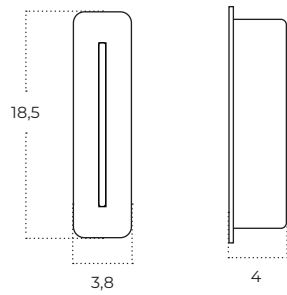

Name	Erin IP54 WH	Erin IP54 BK
Power	3W	3W
Light source	1 x LED integrated	1 x LED integrated
Kelvins	3100K	3100K
Lumens	10,5lm	10,5lm
Beam angle	N/A	N/A
IP	IP54	IP54
Material	aluminium	aluminium
Voltage	230V	230V