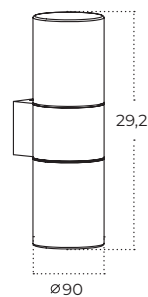

HAGER 2 WALL IP54 BK

Name	Hager 2 Wall IP54 BK
Power	36W
Light source	2 x E27
IP	IP54
Material	pvc
Voltage	230V

Colour / new index no.

● black AZ5864