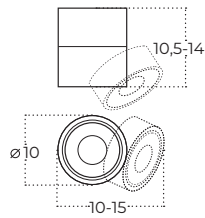

COSTA 3000/4000K

Technical specification

Name	COSTA	COSTA
IP	IP20	IP20
Material	aluminium	aluminium
Light source	1 x LED INTEGRATED	1 x LED INTEGRATED
Power	12W	12W
Kelvins	3000K	4000K
Lumens	1000lm	1100lm
Tilt	90°	90°
Rotation	350°	350°

Colour / new index no.

○ 3000K	white	AZ2856
● 3000K	black	AZ2857
○ 4000K	white	AZ4554
● 4000K	black	AZ4553

COSTA SPOT

Technical specification