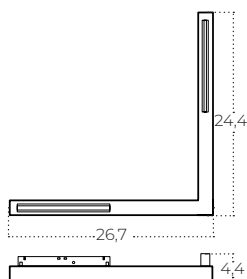

ALFA SAGA TRACK MAGNETIC 2LINE CORNER A 24W CCT SWITCH DIM BK

Name	Alfa Saga Track Magnetic 2line Corner A 24W CCT Switch DIM Bk
Power	24W
Light source	1 x LED integrated
Kelvins	3000 / 4000 / 6000K
Beam angle	120°
IP	IP20
Material	aluminium / PVC
Voltage	48V
Type of control	CCT switch+DIMMER + PHASE switch

Technical specification

Colour / new index no.

- black AZ6244