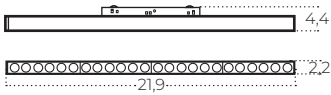

Technical specification

Colour / new index no.

● black AZ6239

ALFA KIRA TRACK MAGNETIC 2LINE 12W CCT SWITCH DIM BK

Name	Alfa Kira Track Magnetic 2line 12W CCT Switch DIM Bk
Power	12W
Light source	1 x LED integrated
Kelvins	3000 / 4000 / 6000K
Beam angle	120°
IP	IP20
Material	aluminium / PVC
Voltage	48V
Type of control	CCT switch+DIMMER