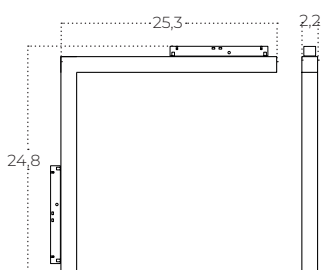

ALFA SAGA TRACK MAGNETIC 2LINE CORNER B 24W CCT SWITCH DIM BK

Name	Alfa Saga Track Magnetic 2line Corner B 24W CCT Switch DIM Bk
Power	24W
Light source	1 x LED integrated
Kelvins	3000 / 4000 / 6000K
Beam angle	120°
IP	IP20
Material	aluminium / PVC
Voltage	48V
Type of control	CCT switch+DIMMER + PHASE switch

Technical specification

Colour / new index no.

- black AZ6245