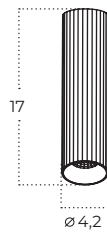

WIKING 12W CCT SWITCH

Technical specification

Name	WIKING 12W CCT SWITCH
IP	IP20
Material	aluminium
Light source	1 x LED INTEGRATED
Power	12W
Kelvins	3000/4000/6000K
Lumens	960lm

Colour / new index no.

- matt black [AZ5970](#)
- matt white [AZ5971](#)
- gold [AZ5972](#)