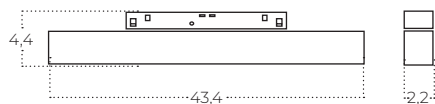

ALFA SAGA TRACK MAGNETIC 2LINE 24W CCT SWITCH DIM BK

Name	Alfa Saga Track Magnetic 2line 24W CCT Switch DIM Bk
Power	24W
Light source	1 x LED integrated
Kelvins	3000 / 4000 / 6000K
Beam angle	120°
IP	IP20
Material	aluminium / PVC
Voltage	48V
Type of control	CCT switch+DIMMER

Technical specification

Colour / new index no.

- black AZ6237