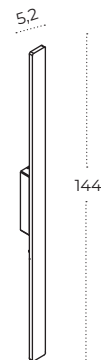

LENNART 150 IP54

Technical specification