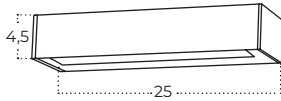

Name	TraST 2 IP54 BK
Power	35W
Light source	1 x GU10
IP	IP54
Material	aluminium / pvc
Voltage	230V

Colour / new index no.

- black AZ5862

ROSVIK 25 IP54 3000K

Technical specification

Name	Rosvik 25 IP54 6W 3000K BK	Rosvik 25 IP54 2X 6W 3000K BK
Power	6W	12W
Light source	1 x LED integrated	2 x LED integrated
Kelvins	3000K	3000K
Lumens	480lm	960lm
IP	IP54	IP54
Voltage	230V	230V