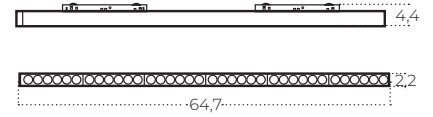

Technical specification

Colour / new index no.

- black AZ6241

ALFA KIRA TRACK MAGNETIC 2LINE 36W CCT SWITCH DIM BK

Technical specification

Colour / new index no.

- black AZ6242

Name	Alfa Kira Track Magnetic 2line 36W CCT Switch DIM Bk
Power	36W
Light source	1 x LED integrated
Kelvins	3000 / 4000 / 6000K
Beam angle	120°
IP	IP20
Material	aluminium / PVC
Voltage	48V
Type of control	CCT switch+DIMMER