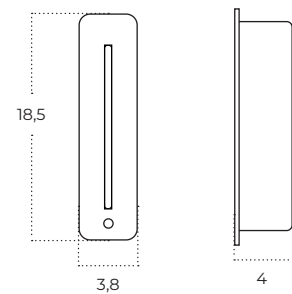

Name	Erin IP54 Sensor WH	Erin IP54 Sensor BK
Power	3W	3W
Light source	1 x LED integrated	1 x LED integrated
Kelvins	3100K	3100K
Lumens	10,5lm	10,5lm
IP	IP54	IP54
Material	aluminium	aluminium
Voltage	230V	230V
Type of control	MOTION SENSOR	MOTION SENSOR

Colour / new index no.

- black AZ6081
- white AZ6079