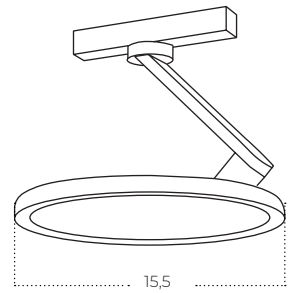

Technical specification

Colour / new index no.

- black [AZ6253](#)

ALFA MITUS TRACK MAGNETIC 2LINE 18W CCT SWITCH DIM BK

Name	Alfa Mitus Track Magnetic 2line 18W CCT Switch DIM Bk
Power	18W
Light source	1 x LED integrated
Kelvins	3000 / 4000 / 6000K
Beam angle	24°/ 38°
IP	IP20
Material	aluminium / PVC
Voltage	48V
Type of control	CCT switch+DIMMER