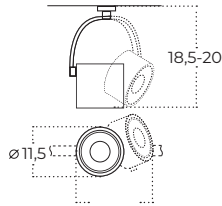

COSTA ARM

Technical specification

Name	COSTA ARM BK	COSTA ARM WH
IP	IP20	IP20
Material	aluminium	aluminium
Light source	1 x LED INTEGRATED	1 x LED INTEGRATED
Power	12W	12W
Kelvins	3000K	3000K
Lumens	1020lm	1020m
Tilt	90°	90°
Rotation	350°	350°

Colour / new index no.

☐ white [AZ2703](#)

☒ black [AZ2702](#)