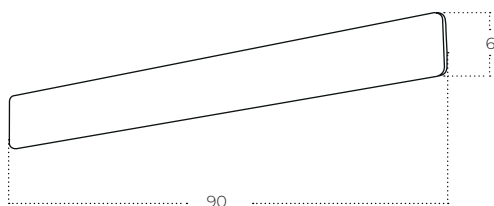

Technical information

Code	AZ5890	AZ5891	AZ5892
Color	○ sand white	○ sand white	○ sand white
Material	aluminium	aluminium	aluminium
Light source	2 x LED integrated	2 x LED integrated	2 x LED integrated
Power	20W	30W	40W
Kelvins	3000 / 4000K	3000 / 4000K	3000 / 4000K
Lumens	1600lm	2400lm	3200lm
Others	Type of control: CCT SWITCH	Type of control: CCT SWITCH	Type of control: CCT SWITCH