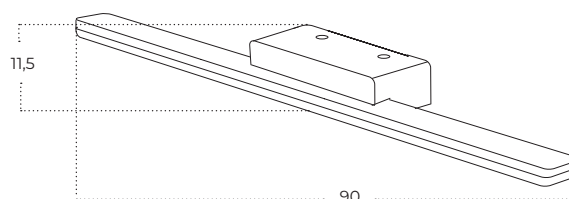

EPSILON IP44 BK

Epsilon 60 3000K
AZ3347

Epsilon 60 4000K
AZ3348

Epsilon 90 3000K
AZ3349

Epsilon 90 4000K
AZ3350

Technical information

Code	AZ3347	AZ3348	AZ3347	AZ3348
Color	● black	● black	● black	● black
Material	aluminium / PC	aluminium / PC	aluminium / PC	aluminium / PC
Light source	1 x LED integrated	1 x LED integrated	1 x LED integrated	1 x LED integrated
Power	18W	18W	27W	27W
Kelvins	3000K	4000K	3000K	4000K
Lumens	824lm	850lm	1351lm	1312lm
IP	IP44	IP44	IP44	IP44