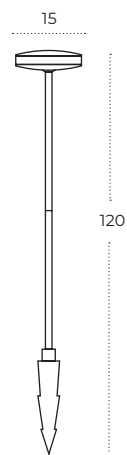

Name	Alva 610 IP54 DGR
Power	12W
Light source	1 x LED integrated
Kelvins	3000K
Lumens	646lm
Beam angle	120°
IP	IP54
Material	aluminium / pvc
Voltage	230V

Colour / new index no.

- dark grey AZ5706