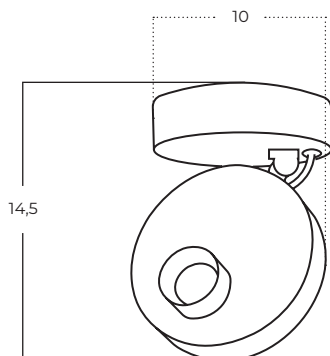

ISEO

Iseo Pendant BK
AZ5634

Technical information

Code	AZ5633
Color	● sand black
Material	metal
Light source	1 x LED integrated
Power	9W
Kelvins	3000K
Lumens	512lm

Code	AZ5634
Color	● sand black
Material	metal
Light source	1 x LED integrated
Power	7W
Kelvins	3000K
Lumens	407lm

Code	AZ5635
Color	● sand black
Material	metal
Light source	1 x LED integrated
Power	3W
Kelvins	3000K
Lumens	158lm