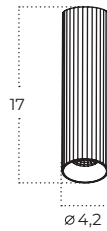

WIKING 12W CCT SWITCH

Technical specification

Name	WIKING 12W CCT SWITCH
IP	IP20
Material	aluminium
Light source	1 x LED INTEGRATED
Power	12W
Kelvins	3000/4000/6000K
Lumens	960lm

Colour / new index no.

- matt black [AZ5970](#)
- matt white [AZ5971](#)
- gold [AZ5972](#)