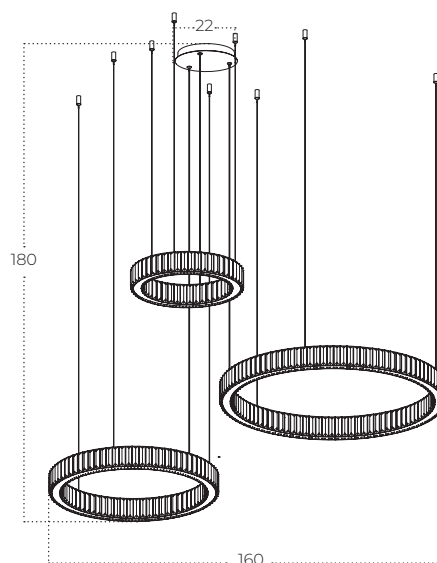

SPARK Pendant 40+60+80 DIMM

Spark Pendant 40+60+80 DIMM GO
AZ5794

Spark Pendant 40+60+80 DIMM CH
AZ5795

Technical information

Code	AZ5794	AZ5795
Color	● gold	○ chrome
Material	iron / glass	iron / glass
Light source	3 x LED integrated	3 x LED integrated
Power	144W	144W
Kelvins	3000K	3000K
Lumens	7840lm	7840lm
Others	Type of control: TRIAC DIMMER	Type of control: TRIAC DIMMER