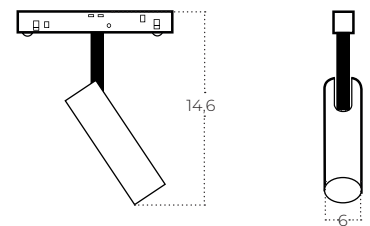

ALFA NIKO TRACK MAGNETIC 2LINE 20W CCT SWITCH DIM BK

Name	Alfa Niko Track Magnetic 2line 20W CCT Switch DIM Bk
Power	20W
Light source	1 x LED integrated
Kelvins	3000 / 4000 / 6000K
Beam angle	24°/ 38°
IP	IP20
Material	aluminium / PVC
Voltage	48V
Type of control	CCT switch+DIMMER

Technical specification

Colour / new index no.

- black AZ6251