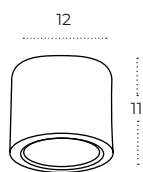

Colour / new index no.

- black AZ6027
- white AZ6028

CONYON IP54 25W CCT Switch

Technical specification

Name	Conyon IP54 25W CCT Switch
Power	10W
Light source	1 x LED integrated
Kelvins	3000 / 4000 / 6000K
Lumens	2000lm
Beam angle	120°
IP	IP54
Material	aluminium
Voltage	230V
Type of control	CCT switch