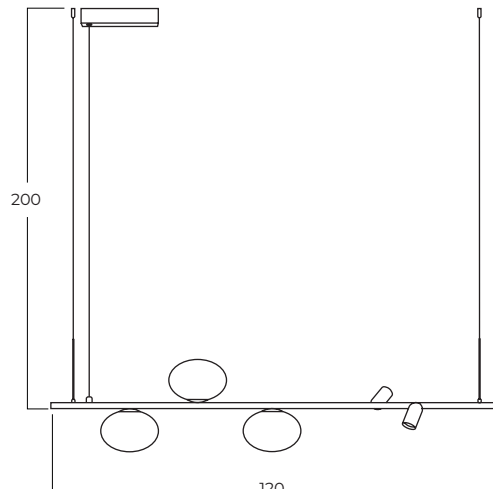

TRASIMENO

Trasimeno 95 BK
AZ5639

Trasimeno 120 BK
AZ5640

Trasimeno wall BK
AZ5641

Technical information

	AZ5639	AZ5640	AZ5641
Code	AZ5639	AZ5640	AZ5641
Color	● black	● black	● black
Material	metal / glass	metal / glass	metal / glass
Light source	2 x LED G9 2 x LED intergrated 10W, 3000K, 1282 lm	3 x LED G9 2 x LED intergrated 10W, 3000K, 1281 lm	1 x LED G9 1 x LED intergrated 2,9W, 3000K, 192 lm
Others	Type of control: on/off switch	Type of control: on/off switch	Type of control: on/off switch