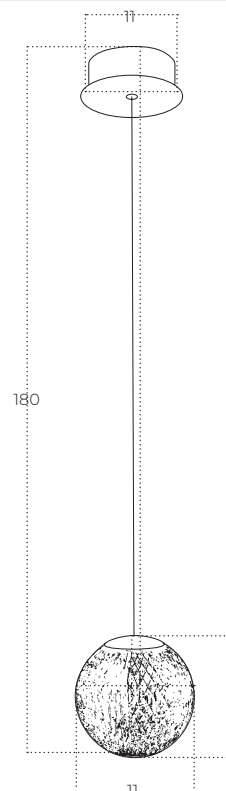

EDEM 1

Edem 1 BK
AZ6015

Edem 1 GO
AZ6016

Technical information

Code	AZ6015	AZ6016
Color	● sand black / clear	● electric plating gold / clear
Material	mirror stainless steel / acryl	mirror stainless steel / acryl
Light source	1 x LED integrated	1 x LED integrated
Power	4,2W	4,2W
Kelvins	3000K	3000K
Lumens	336lm	336lm