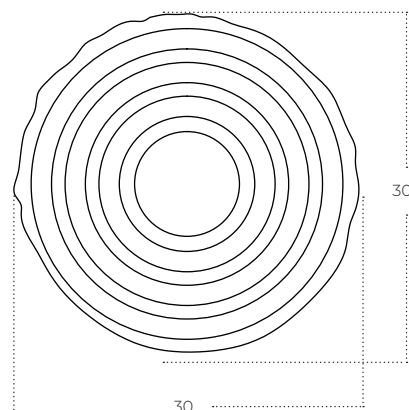

NESTOR Top 30

Nestor Top 30 BRASS
AZ5830

Nestor Top 30 BK
AZ5831

Technical information

Code	AZ5830	AZ5831
Color	● electric plating brass	● sand black
Material	iron / glass	iron / glass
Light source	1 x LED integrated	1 x LED integrated
Power	6W	6W
Kelvins	3000K	3000K
Lumens	480lm	480lm