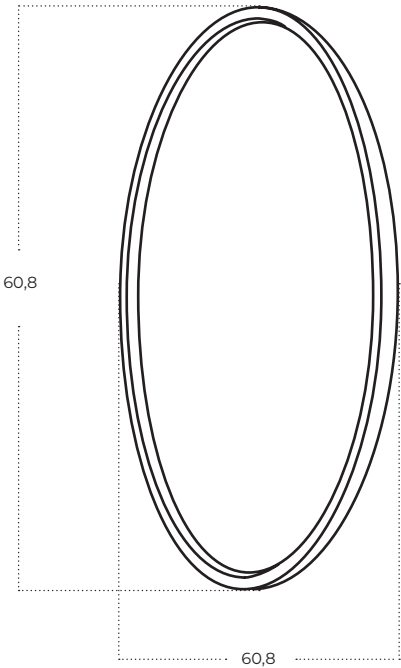

JUPITER

Jupiter
AZ5618

Technical information

Code	AZ5618
Color	● black / iron green
Material	iron / acrylic / stone
Light source	1 x LED integrated
Power	FRONT 50W + BACK 5W CE DRIVER
Kelvins	3100K
Lumens	5406lm