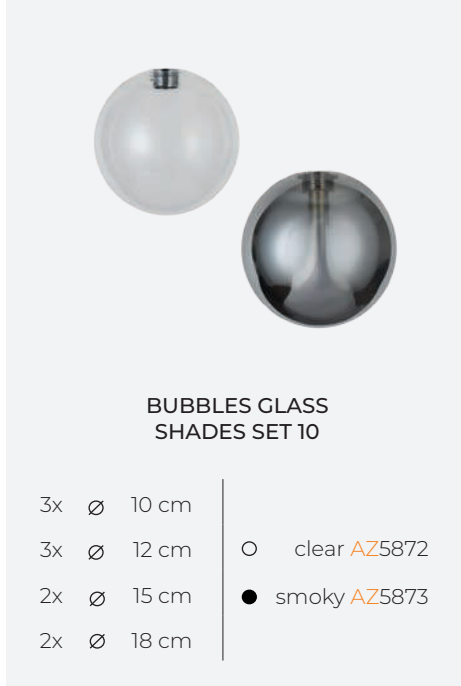

- black | AZ5869
- gold | AZ5870
- white | AZ5871

BUBBLES SHADES

BUBBLES GLASS SHADES SET 10

- 3x ∅ 10 cm
- 3x ∅ 12 cm
- 2x ∅ 15 cm
- 2x ∅ 18 cm
- clear AZ5872
- smoky AZ5873

BUBBLES LAMPBODY + SHADE

BUBBLES LAMPBODY ROUND 10 +GLASS SHADES SET 10

BUBBLES LAMPBODY ROUND 15

- black | AZ5875
- gold | AZ5877
- white | AZ5876

BUBBLES GLASS SHADES SET 15

- 6x ∅ 10 cm
- 5x ∅ 12 cm
- 2x ∅ 15 cm
- 2x ∅ 18 cm
- clear AZ5872
- smoky AZ5878

BUBBLES LAMPBODY ROUND 15 +GLASS SHADES SET 15

BUBBLES 10 EXAMPLE SETS

AZ5871 + AZ5872

AZ5869 + AZ5873

BUBBLES 15 EXAMPLE SET

AZ5953 + AZ5955

BUBBLES

BUBBLES LAMPBODY

BUBBLES LAMPBODY LINE 10

- black | AZ5866
- gold | AZ5868
- white | AZ5867

BUBBLES SHADES

BUBBLES GLASS SHADES SET 10

- 3x ∅ 10 cm
- 3x ∅ 12 cm
- 2x ∅ 15 cm
- 2x ∅ 18 cm
- clear AZ5872
- smoky AZ5873

BUBBLES LAMPBODY + SHADE

BUBBLES LAMPBODY LINE 10 + GLASS SHADES SET 10