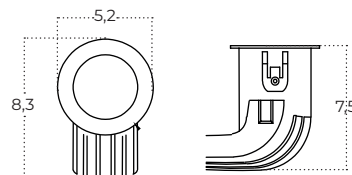

TORK 12W

Technical specification