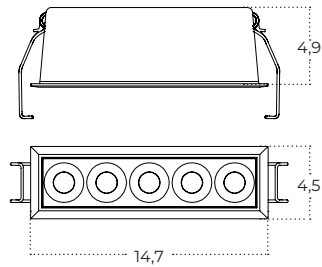

Colour / new index no.

- black AZ6084
- white AZ6085

TETRIS 5 GIPS 10W CCT DIMM

Technical specification

Name	TETRIS 5 GIPS 10W CCT DIMM WH	TETRIS 5 GIPS 10W CCT DIMM BK
IP	IP20	IP20
Material	aluminium	aluminium
Light source	1 x LED INTEGRATED	1 x LED INTEGRATED
Power	10W	10W
Kelvins	3000 / 4000 / 6000K	3000 / 4000 / 6000K
Beam angle	45°	45°
CCT	YES	YES