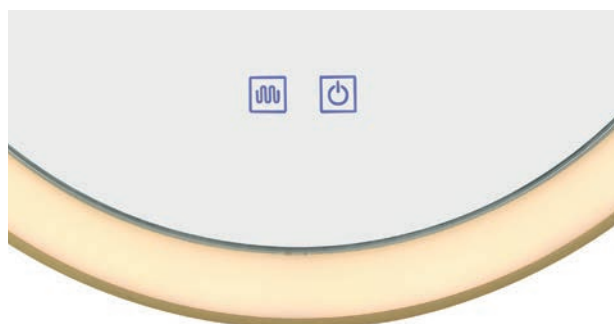

SERGIO Mirror 80 HEATED CCT Switch

Sergio Mirror 80 HEATED CCT
Switch BK
AZ5821

Sergio Mirror 80 HEATED CCT
Switch GO
AZ5822

Technical information

Code	AZ5821	AZ5822
Color	● sand black	● brushed gold
Material	iron / aluminium / mirror / pvc	iron / aluminium / mirror / pvc
Light source	1 x LED integrated	1 x LED integrated
Power	55W	55W
Kelvins	3000 / 4000K	3000 / 4000K
Lumens	4400lm	4400lm
Others	Type of control: CCT SWITCH + TOUCH DIMMER	Type of control: CCT SWITCH + TOUCH DIMMER