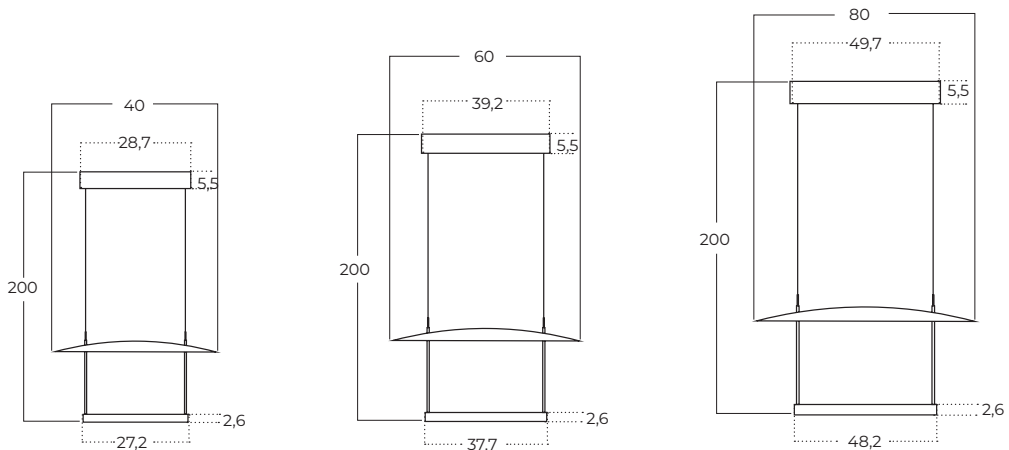

TRASIMENO

Trasimeno 95 BK
AZ5639

Trasimeno 120 BK
AZ5640

Trasimeno wall BK
AZ5641

Technical information

	AZ5639	AZ5640	AZ5641
Code	AZ5639	AZ5640	AZ5641
Color	● black	● black	● black
Material	metal / glass	metal / glass	metal / glass
Light source	2 x LED G9 2 x LED intergrated 10W, 3000K, 1282 lm	3 x LED G9 2 x LED intergrated 10W, 3000K, 1281 lm	1 x LED G9 1 x LED intergrated 2,9W, 3000K, 192 lm
Others	Type of control: on/off switch	Type of control: on/off switch	Type of control: on/off switch