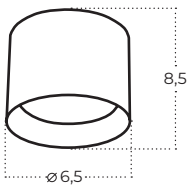

Colour / new index no.

- white AZ4546
- black AZ4546

ONTO

Name	ONTO BK	ONTO WH
Material	aluminium / pvc	aluminium / pvc
Light source	1 x GX53	1 x GX53

Colour / new index no.

- black AZ6265
- white AZ6266

BROSS