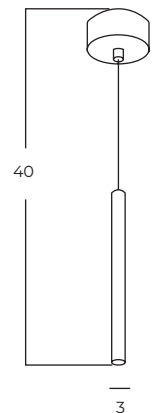

Technical information

Code	AZ6260	AZ6262	AZ6264	AZ6310
Color	● sand black	○ sand white	● sand black	○ sand white
Material	aluminium	aluminium	aluminium	aluminium
Light source	1 x LED integrated	1 x LED integrated	1 x LED integrated	1 x LED integrated
Power	8W	8W	8W	8W
Kelvins	3000K	3000K	3000K	3000K
Lumens	439lm	444lm	439lm	444lm