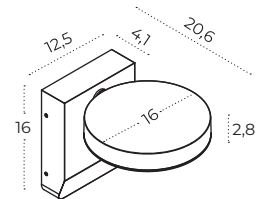

Name	Iver IP54 Sensor 3000K DGR	Iver IP54 Sensor 4000K DGR
Power	20W	20W
Light source	1 x LED integrated	1 x LED integrated
Kelvins	3000K	4000K
Lumens	1434lm	1484lm
Beam angle	120°	120°
IP	IP54	IP54
Material	aluminium	aluminium
Voltage	230V	230V
Type of control	motion sensor	motion sensor
Rotation	355 °	355 °

Colour / new index no.

- 3000K dark grey AZ5703
- 4000K dark grey AZ5704