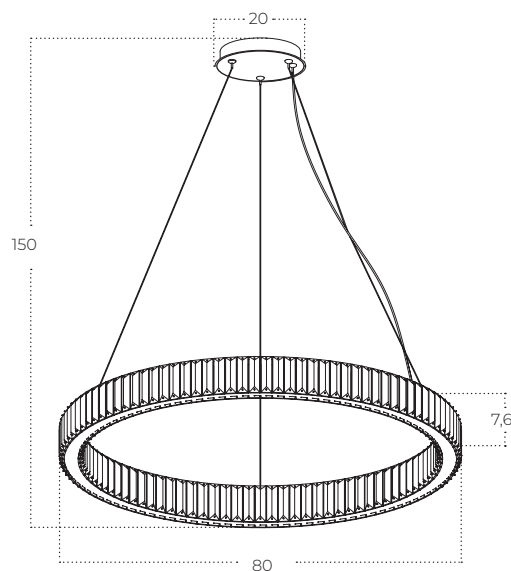

SPARK Pendant 80 DIMM

Spark Pendant 80 DIMM GO
AZ5790

Spark Pendant 80 DIMM CH
AZ5791

Technical information

Code	AZ5790	AZ5791
Color	● gold	○ chrome
Material	iron / glass	iron / glass
Light source	1 x LED integrated	1 x LED integrated
Power	72W	72W
Kelvins	3000K	3000K
Lumens	3600lm	3600lm
Others	Type of control: TRIAC DIMMER	Type of control: TRIAC DIMMER