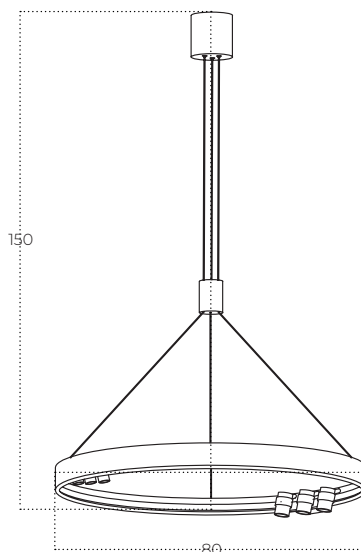

SERAFINO Pendant 60 3-Step DIMM

Technical information

Code **AZ5834**
Color ● brushed gold / sand black
Material iron / aluminium / pvc
Light source 7 x LED integrated
Power 34W
Kelvins 3000K
Lumens 2720lm
Others Type of control: 3-STEP DIMMER

Code **AZ5835**
Color ● brushed gold / sand black
Material iron / aluminium / pvc
Light source 7 x LED integrated
Power 43W
Kelvins 3000K
Lumens 3440lm
Others Type of control: 3-STEP DIMMER