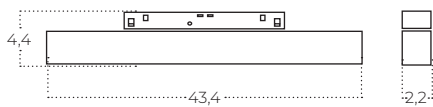

ALFA SAGA TRACK MAGNETIC 2LINE 24W CCT SWITCH DIM BK

Name	Alfa Saga Track Magnetic 2line 24W CCT Switch DIM Bk
Power	24W
Light source	1 x LED integrated
Kelvins	3000 / 4000 / 6000K
Beam angle	120°
IP	IP20
Material	aluminium / PVC
Voltage	48V
Type of control	CCT switch+DIMMER

Technical specification

Colour / new index no.

- black AZ6237