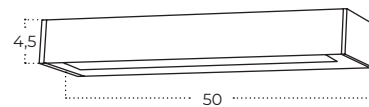

Name	Rosvik 50 IP54 10W 4000K BK	Rosvik 50 IP54 2X 10W 4000K BK
Power	10W	20W
Light source	1 x LED integrated	2 x LED integrated
Kelvins	4000K	4000K
Lumens	800lm	1600lm
IP	IP54	IP54
Voltage	230V	230V

Colour / new index no.

- 10W   black   [AZ5853](#)
- 2 x 10W   black   [AZ5854](#)