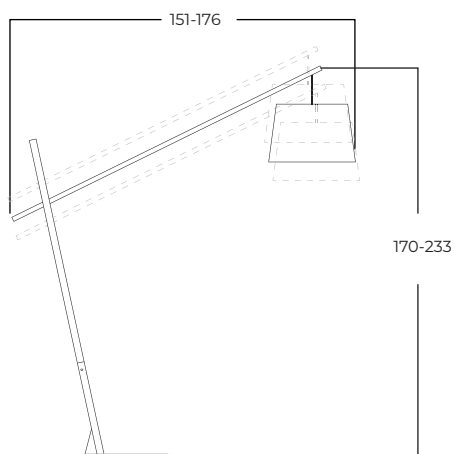

Code AZ5643
Color ● sand black / black linen
Material wood / metal / fabric
Light source 1 x E27