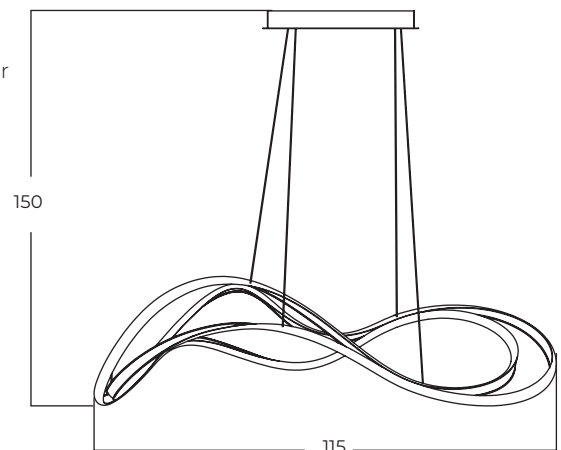

Technical information

	Twist Pendant BK	Twist Table BK	Twist Floor BK
Code	AZ5733	AZ5735	AZ5737
Color	● sand black	● sand black	● sand black
Material	iron / aluminum / PCV	iron / aluminum / PCV	iron / aluminum / PCV
Light source	1 x LED intergrated	1 x LED intergrated	1 x LED intergrated
Power	60W	18W	30W
Kelvins	3000K	3000K	3000K
Lumens	4800lm	1440lm	2400lm
Others	3-step dimmer	3-step dimmer	3-step dimmer