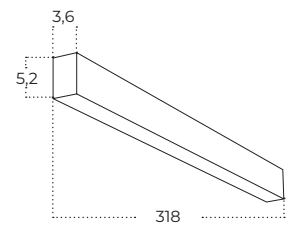

LINELIO POINTS 318 CCT DIMM

Name	Linelio POINTS 318 CCT DIMM
IP	IP20
Material	aluminium / pvc
Light source	1 x LED INTEGRATED
Power	90W
Kelvins	3000 / 4000 / 6500K
Lumens	6502lm
Beam angle	30°
CCT	SWITCH
Dimmable	YES

Technical specification

Colour / new index no.

- black
- AZ5671