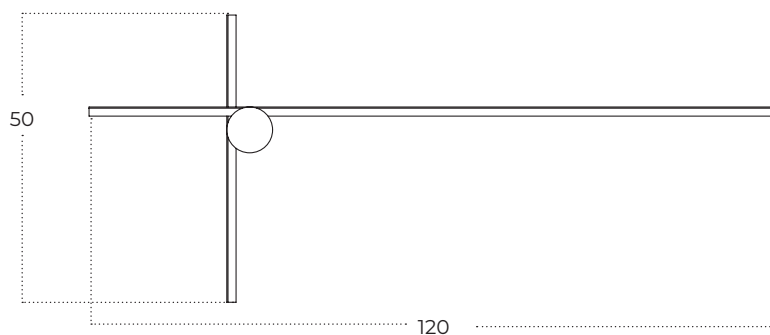

FRANK A

Frank A 3000K BK
AZ5758

Frank A 3000K WH
AZ5759

Technical information

	AZ5758	AZ5759
Code	AZ5758	AZ5759
Color	● sand black	○ sand white
Material	iron / aluminium / pvc	iron / aluminium / pvc
Light source	2 x LED integrated	2 x LED integrated
Power	20W	20W
Kelvins	3000K	3000K
Lumens	1600lm	1600lm