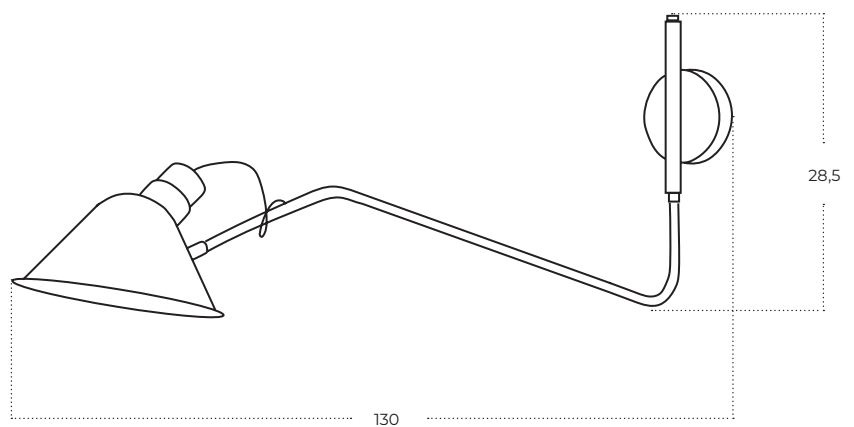

Technical information

Code	AZ5619
Color	● matt black / white
Material	iron
Light source	1 x E27 (only LED)