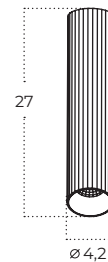

WIKING 18W CCT SWITCH

Technical specification

Name	WIKING 18W CCT SWITCH
IP	IP20
Material	aluminium
Light source	1 x LED INTEGRATED
Power	15W
Kelvins	3000/4000/6000K
Lumens	1440lm

Colour / new index no.

- matt black [AZ5973](#)
- matt white [AZ5974](#)
- gold [AZ5975](#)