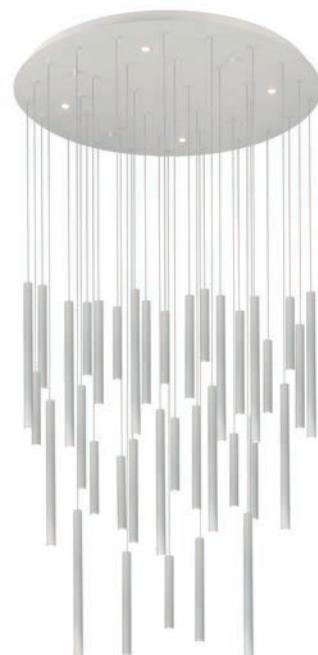

Ilios 36 Pendant 3-Step DIMM WH
AZ5749

Technical information

Code	AZ5747
Color	● sand black
Material	iron / aluminium / acryl
Light source	36 x LED integrated 4 x LED integrated
Power	160W
Kelvins	3000K
Lumens	12800lm
Others	Type of control: 3-STEP DIMMER

Code	AZ5748
Color	● brushed gold
Material	iron / aluminium / acryl
Light source	36 x LED integrated 4 x LED integrated
Power	160W
Kelvins	3000K
Lumens	12800lm
Others	Type of control: 3-STEP DIMMER

Code	AZ5749
Color	○ sand white
Material	iron / aluminium / acryl
Light source	36 x LED integrated 4 x LED integrated
Power	160W
Kelvins	3000K
Lumens	12800lm
Others	Type of control: 3-STEP DIMMER