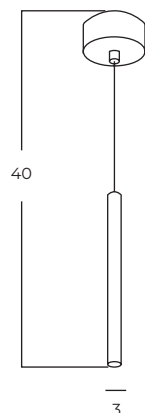

Technical information

	AZ6261	AZ6263	AZ6309	AZ6311
Code	AZ6261	AZ6263	AZ6309	AZ6311
Color	● sand black	○ sand white	● sand black	○ sand white
Material	aluminium	aluminium	aluminium	aluminium
Light source	1 x LED integrated	1 x LED integrated	1 x LED integrated	1 x LED integrated
Power	8W	8W	8W	8W
Kelvins	4000K	4000K	4000K	4000K
Lumens	439lm	444lm	439lm	444lm