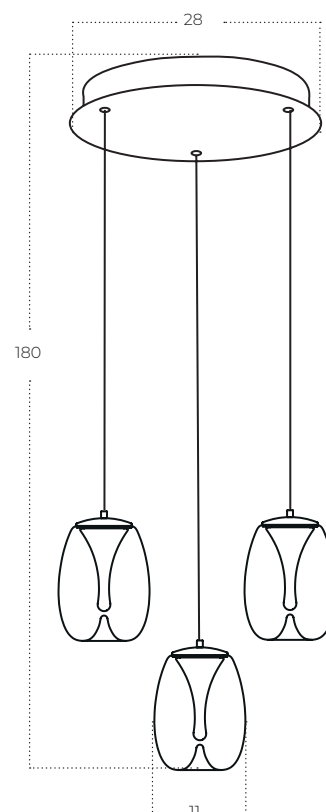

Pamela 3 Round

Pamela 3 Round SMOKY
AZ6268

Technical information

Code	AZ6268
Color	● sand black / smoky
Material	aluminium / glass
Light source	3 x LED integrated
Power	15W

Pamela 5 Line

Pamela 5 Line SMOKY
AZ6269