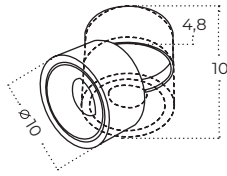

Colour / new index no.

- matt black [AZ5973](#)
- matt white [AZ5974](#)
- gold [AZ5975](#)

COSTA 12W CCT SWITCH

Technical specification

Name	COSTA 12W CCT SWITCH BK	COSTA 12W CCT SWITCH WH
IP	IP20	IP20
Material	aluminium	aluminium
Light source	1 x LED INTEGRATED	1 x LED INTEGRATED
Power	12W	12W
Kelvins	3000 / 4000 / 6000K	3000 / 4000 / 6000K
Lumens	960lm	960lm
CCT	3-STEP	3-STEP
Tilt	90°	90°
Rotation	350°	350°