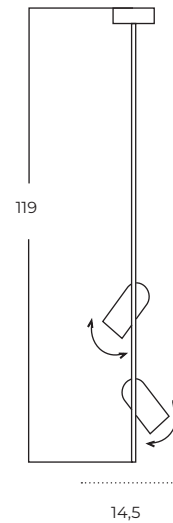

Vivi Floor 2 GO/BK
AZ5725

Vivi Top 2 BK/BK
AZ5728

Vivi Top 2 GO/BK
AZ5727

Technical information

Code	AZ5725	AZ5726	AZ5727	AZ5728
Color	● sand black / shiny gold	● sand black / sand black	● sand black / shiny gold	● sand black / sand black
Material	iron / aluminium	iron / aluminium	iron / aluminium	iron / aluminium
Light source	2 x GU10 (only LED)	2 x GU10 (only LED)	2 x GU10 (only LED)	2 x GU10 (only LED)
Power	max 10W	max 10W	max 10W	max 10W