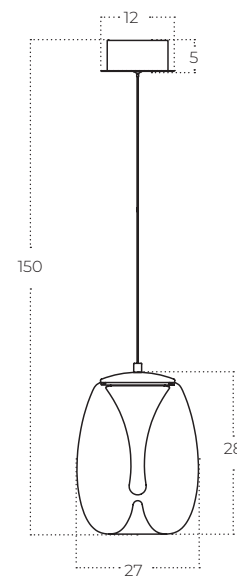

Pamela 27

Pamela 27 CLEAR
AZ5825

Pamela 27 BK SMOKY
AZ5826

Pamela 27 AMBER
AZ6185

Technical information

Code	AZ5825	AZ5826	AZ6185
Color	● sand black / clear	○ black chrome / smoky	● electric plating brass / amber
Material	iron / glass	iron / glass	iron / glass
Light source	1 x LED integrated	1 x LED integrated	1 x LED integrated
Power	15W	15W	15W
Kelvins	3000K	3000K	3000K
Lumens	1200lm	1200lm	1200lm