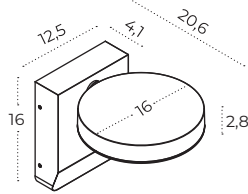

Colour / new index no.

● black AZ5700

IVER IP54

Technical specification

Name	Iver IP54 3000K DGR	Iver IP54 4000K DGR
Power	20W	20W
Light source	1 x LED integrated	1 x LED integrated
Kelvins	3000K	4000K
Lumens	1434lm	1484lm
Beam angle	120°	120°
IP	IP54	IP54
Material	aluminium	aluminium
Voltage	230V	230V
Rotation	355 °	355 °