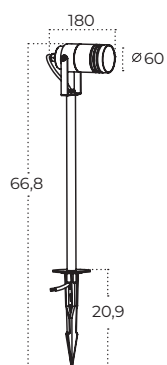

Colour / new index no.

● black AZ5860

TRAST 1 IP54 BK

Name	TraST 1 IP54 BK
Power	35W
Light source	1 x GU10
IP	IP54
Material	aluminium / pvc
Voltage	230V

Colour / new index no.

- black AZ5861

TRAST 2 IP54 BK