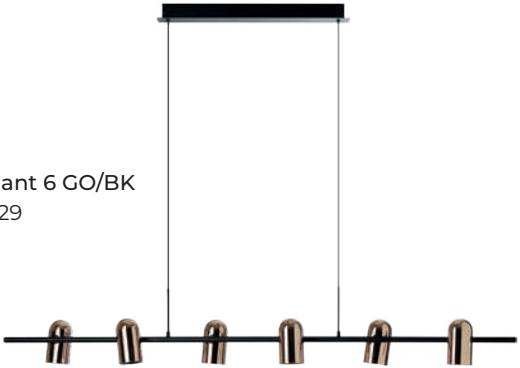

Pendant 6 GO/BK
AZ5729