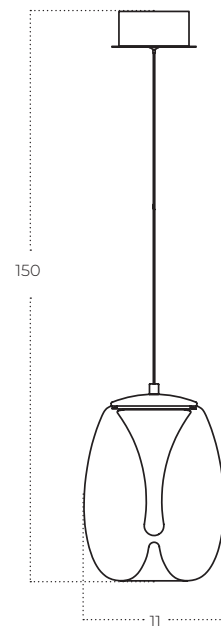

Technical information

Code	AZ6267
Color	● sand black / smoky
Material	aluminium / glass
Light source	1 x LED integrated
Power	5W