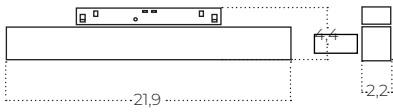

L-1
normal direction

L-2
change direction
- rotate 180

(Convert L-1 to L-2)
Turned the lamp 180°. Unplug to the track rail with opposite direction and replace it with LINE-2

ALFA 2LINE

track magnetic

ALFA SAGA TRACK MAGNETIC 2LINE 12W CCT SWITCH DIM BK