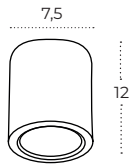

Colour / new index no.

- black AZ5855
- dark grey AZ5856

CONYON IP54 10W CCT Switch

Technical specification

Name	Conyon IP54 10W CCT Switch
Power	10W
Light source	1 x LED integrated
Kelvins	3000 / 4000 / 6000K
Lumens	800lm
Beam angle	120°
IP	IP54
Material	aluminium
Voltage	230V
Type of control	CCT switch