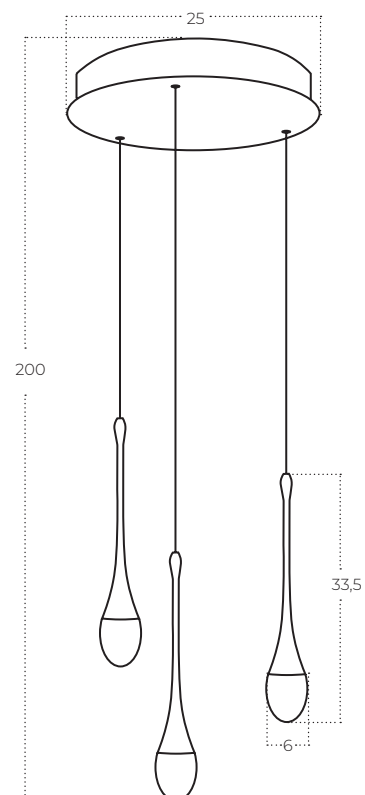

DALMA 3

Dalma 3 Round BK
AZ6009

Dalma 3 Round GO
AZ6010

Technical information

Code	AZ6009	AZ6010
Color	● sand black / clear	● electric plating gold / clear
Material	mirror stainless steel / acryl	mirror stainless steel / acryl
Light source	3 x LED integrated	3 x LED integrated
Power	28W	28W
Kelvins	3000K	3000K
Lumens	2240lm	2240lm