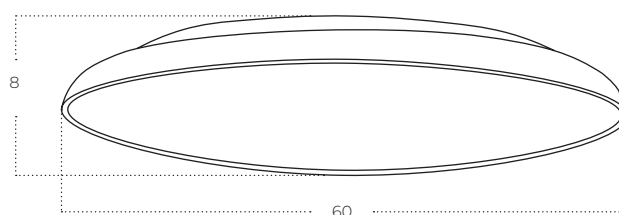

CLARA Top 80 CCT Switch DIMM

Clara Top 80 CCT Switch DIMM WH
AZ5806

Clara Top 80 CCT Switch DIMM BK
AZ5804

Clara Top 80 CCT Switch DIMM
CHABN
AZ5805

Technical information

Code	AZ5806	AZ5804	AZ5805
Color	○ sand white	● sand black	● champagne ~ brown
Material	aluminium / pvc	aluminium / pvc	aluminium / pvc
Light source	1 x LED integrated	1 x LED integrated	1 x LED integrated
Power	80W	80W	80W
Kelvins	3000 / 4000 / 6500K	3000 / 4000 / 6500K	3000 / 4000 / 6500K
Lumens	6400lm	6400lm	6400lm
Others	Type of control: CCT SWITCH + TRIAC DIMMER	Type of control: CCT SWITCH + TRIAC DIMMER	Type of control: CCT SWITCH + TRIAC DIMMER