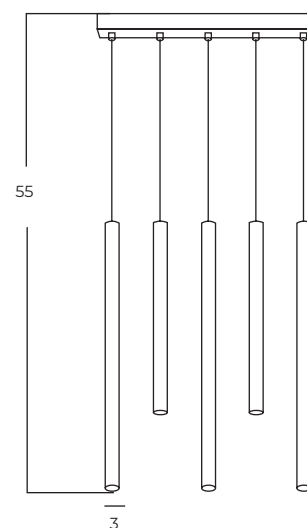

VERNO 4000K

Verno 3 4000K BK
AZ6313

Verno 5 4000K BK
AZ6315

Technical information

Code	AZ6313
Color	● sand black
Material	aluminium
Light source	3 x LED integrated
Power	15W
Kelvins	4000K
Lumens	624lm

Code	AZ6315
Color	● sand black
Material	aluminium
Light source	5 x LED integrated
Power	27W
Kelvins	4000K
Lumens	1007lm