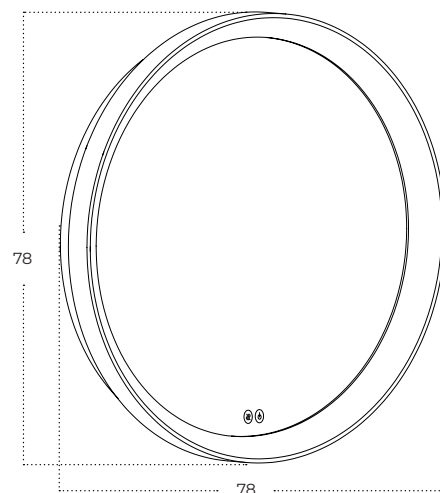

SERGIO Mirror 80 HEATED CCT Switch

Sergio Mirror 80 HEATED CCT
Switch BK
AZ5821

Sergio Mirror 80 HEATED CCT
Switch GO
AZ5822

Technical information

Code	AZ5821	AZ5822
Color	● sand black	● brushed gold
Material	iron / aluminium / mirror / pvc	iron / aluminium / mirror / pvc
Light source	1 x LED integrated	1 x LED integrated
Power	55W	55W
Kelvins	3000 / 4000K	3000 / 4000K
Lumens	4400lm	4400lm
Others	Type of control: CCT SWITCH + TOUCH DIMMER	Type of control: CCT SWITCH + TOUCH DIMMER