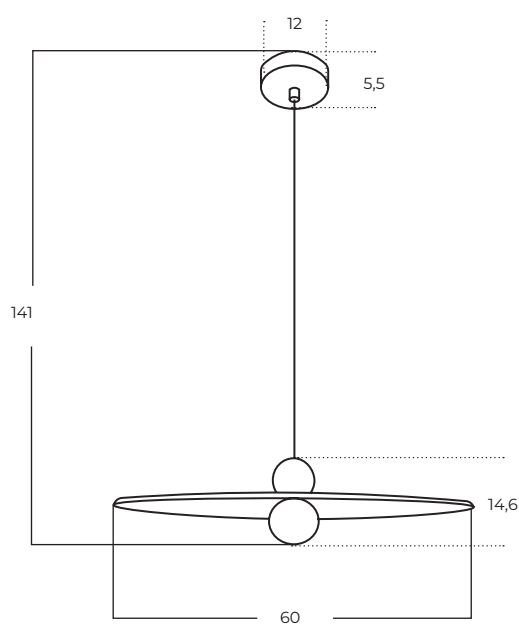

FREYA

Technical information

Code	AZ5907	AZ5906
Color	● beige	● orange
Material	pet felt / aluminium / glass	pet felt / aluminium / glass
Light source	1 x LED integrated	1 x LED integrated
Power	7W	7W
Kelvins	3000K	3000K
Lumens	350lm	350lm
Others	Type of control: TRIAC DIMMER	Type of control: TRIAC DIMMER