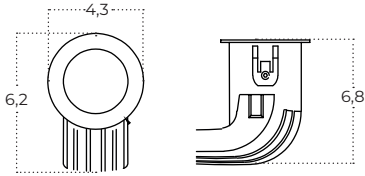

TORK 9W

Technical specification

Name	TORK 9W CCT SWITCH WH/BK
IP	IP20
Material	aluminium
Light source	1 x LED INTEGRATED
Power	9W
Kelvins	3000 / 4000K
Lumens	720lm
CCT	2-STEP
Dimmable	YES

Colour / new index no.

● white/black **AZ6086**