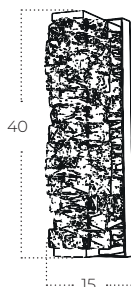

ZIGZAK

Zigzag BK
AZ5827

Technical information

Code	AZ5827
Color	● sand black
Material	iron / silicone
Light source	1 x LED integrated
Power	75W
Kelvins	3000K
Lumens	6000lm

NESTOR Top 20

Nestor Top 20 BRASS
AZ5828