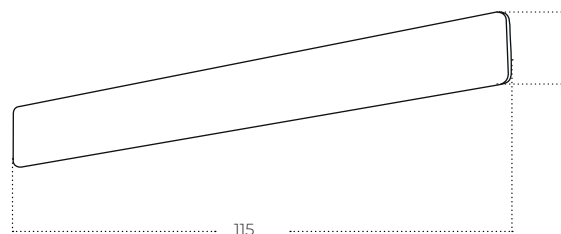

Technical information

Code	AZ5890	AZ5891	AZ5892
Color	○ sand white	○ sand white	○ sand white
Material	aluminium	aluminium	aluminium
Light source	2 x LED integrated	2 x LED integrated	2 x LED integrated
Power	20W	30W	40W
Kelvins	3000 / 4000K	3000 / 4000K	3000 / 4000K
Lumens	1600lm	2400lm	3200lm
Others	Type of control: CCT SWITCH	Type of control: CCT SWITCH	Type of control: CCT SWITCH