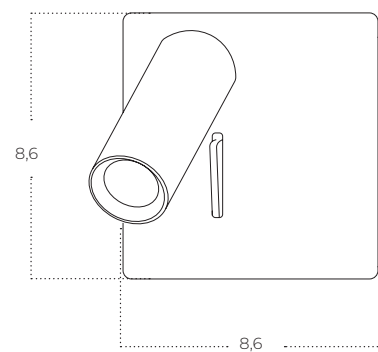

Technical information

Code	AZ5625	AZ5626
Color	● sand black	○ sand white
Material	iron / aluminium	iron / aluminium
Light source	1 x LED integrated	1 x LED integrated
Power	3W	3W
Kelvins	3000K	3000K
Lumens	208lm	198lm