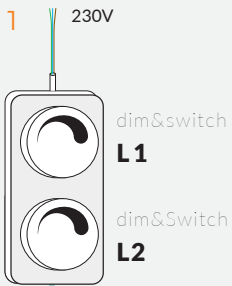

Option 1

- individual Turning ON/OFF LINE-1
- individual Turning ON/OFF LINE-2
- individual Dimable L1
- individual Dimable L2