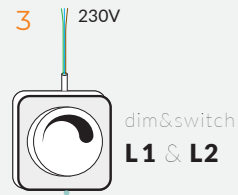

Option 2

- Turning on/off ONLY LINE-1
- Turning on/off ONLY LINE-2
- Dimable L1 & L2 – Together

Option 3

- (Together Dimable&Turning);
- L1 & L2 Turning ON/OFF
 - Dimable L1 & L2 – Together

Option 4

- ONLY Turning;
- Turning on/off ONLY LINE-1
 - Turning on/off ONLY LINE-2