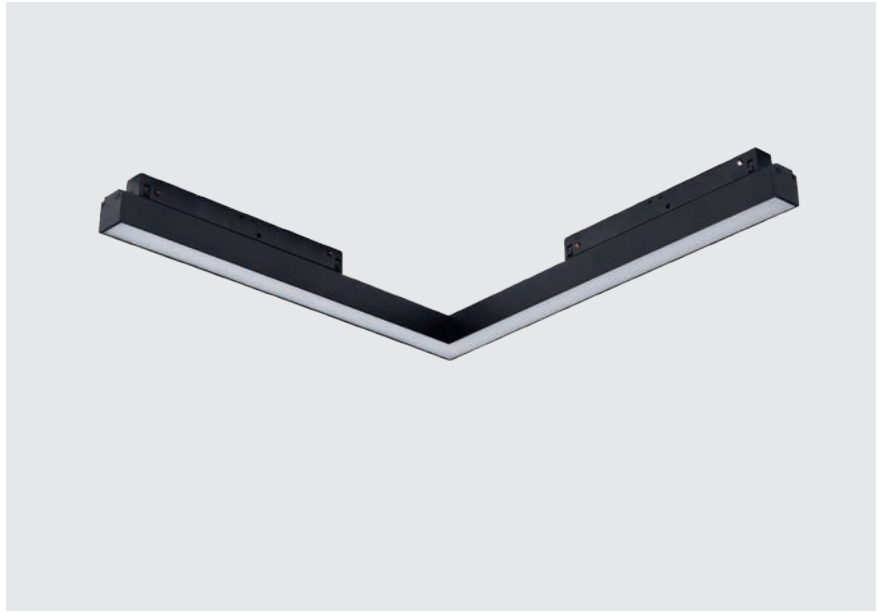

Technical specification

Colour / new index no.

- black AZ6243

ALFA SAGA TRACK MAGNETIC 2LINE CORNER A 24W CCT SWITCH DIM BK

Name	Alfa Saga Track Magnetic 2line Corner A 24W CCT Switch DIM Bk
Power	24W
Light source	1 x LED integrated
Kelvins	3000 / 4000 / 6000K
Beam angle	120°
IP	IP20
Material	aluminium / PVC
Voltage	48V
Type of control	CCT switch+DIMMER + PHASE switch