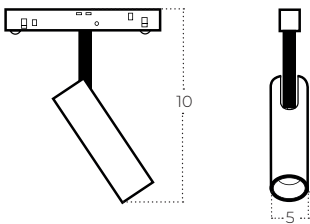

ALFA NIKO TRACK MAGNETIC 2LINE 7W CCT SWITCH DIM BK

Name	Alfa Niko Track Magnetic 2line 7W CCT Switch DIM Bk
Power	7W
Light source	1 x LED integrated
Kelvins	3000 / 4000 / 6000K
Beam angle	24°/ 38°
IP	IP20
Material	aluminium / PVC
Voltage	48V
Type of control	CCT switch+DIMMER

Technical specification

Colour / new index no.

- black AZ6249