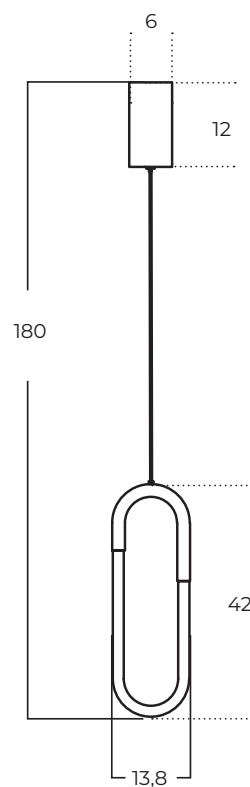

NEXUS

Nexus BK
AZ5739

Nexus GO
AZ5740

Technical information

Code	AZ5739	AZ5740
Color	● sand black	● electric plating brass
Material	iron / acryl / silicone	iron / acryl / silicone
Light source	1 x LED integrated	1 x LED integrated
Power	9W	9W
Kelvins	3000K	3000K
Lumens	720lm	720lm