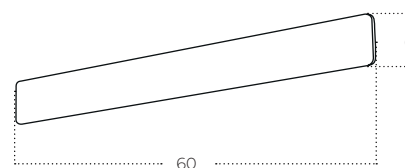

BASENTO CCT Switch

Basento 60 CCT Switch BK
AZ5893

Basento 90 CCT Switch BK
AZ5894

Basento 115 CCT Switch BK
AZ5895

Technical information

Code	AZ5893	AZ5894	AZ5895
Color	● sand black	● sand black	● sand black
Material	aluminium	aluminium	aluminium
Light source	2 x LED integrated	2 x LED integrated	2 x LED integrated
Power	20W	30W	40W
Kelvins	3000 / 4000K	3000 / 4000K	3000 / 4000K
Lumens	1600lm	2400lm	3200lm
Others	Type of control: CCT SWITCH	Type of control: CCT SWITCH	Type of control: CCT SWITCH