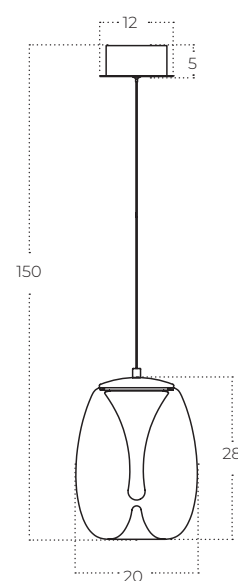

Technical information

Code	AZ5823	AZ5824	AZ6184
Color	● sand black / clear	○ black chrome / smoky	● electric plating brass / amber
Material	iron / glass	iron / glass	iron / glass
Light source	1 x LED integrated	1 x LED integrated	1 x LED integrated
Power	8W	8W	8W
Kelvins	3000K	3000K	3000K
Lumens	640lm	640lm	640lm