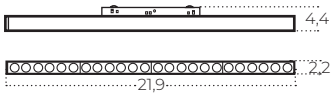

ALFA DALI KIRA TRACK MAGNETIC 12W CCT DIMM BK

Name	Alfa DALI Kira Track Magnetic 12W CCT Switch DIM Bk
Power	12W
Light source	1 x LED integrated
Kelvins	3000-6000 K
Beam angle	120°
IP	IP20
Material	aluminium / PVC
Voltage	48V
Type of control	SYSTEM DALI - DIMM / CCT

Technical specification

Colour / new index no.

- black AZ6286