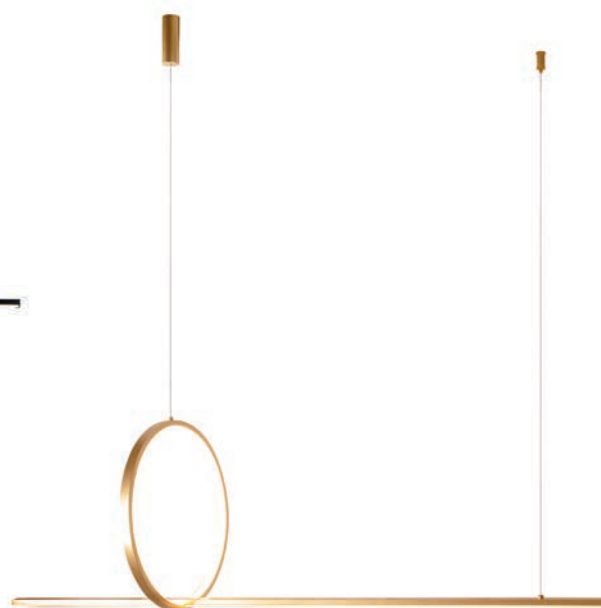

Pelle 3-Step DIMM GO
AZ5757