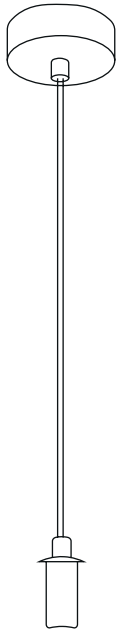

BUBBLES 1

BUBBLES
LAMPBODY

BUBBLES LAMPBODY 1

- black | AZ5918
- gold | AZ5854
- white | AZ5953

BUBBLES
SHADES