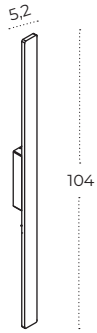

Colour / new index no.

- black AZ5711

LENNART 100 IP54

Technical specification

	Lennart 100 IP54 3000K BK	Lennart 100 IP54 4000K BK
Name	Lennart 100 IP54 3000K BK	Lennart 100 IP54 4000K BK
Power	18W	18W
Light source	2 x LED integrated	2 x LED integrated
Kelvins	3000K	4000K
Lumens	1625lm	1690lm
Beam angle	120°	120°
IP	IP54	IP54
Material	aluminium	aluminium
Voltage	230V	230V