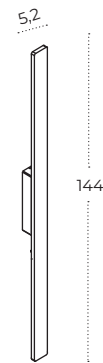

LENNART 150 IP54

Technical specification