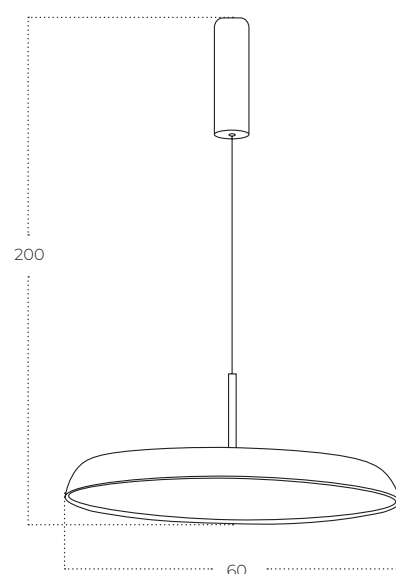

CLARA Pendant 60 CCT Switch DIMM

Clara Pendant 60 CCT Switch DIMM
WH
AZ5817

Clara Pendant 60 CCT Switch DIMM
BK
AZ5815

Clara Pendant 60 CCT Switch DIMM
CHABN
AZ5816

Technical information

Code	AZ5817	AZ5815	AZ5816
Color	○ sand white	● sand black	● champagne ~ brown
Material	aluminium / pvc	aluminium / pvc	aluminium / pvc
Light source	1 x LED integrated	1 x LED integrated	1 x LED integrated
Power	50W	50W	50W
Kelvins	3000 / 4000 / 6500K	3000 / 4000 / 6500K	3000 / 4000 / 6500K
Lumens	4000lm	4000lm	4000lm
Others	Type of control: CCT SWITCH + TRIAC DIMMER	Type of control: CCT SWITCH + TRIAC DIMMER	Type of control: CCT SWITCH + TRIAC DIMMER