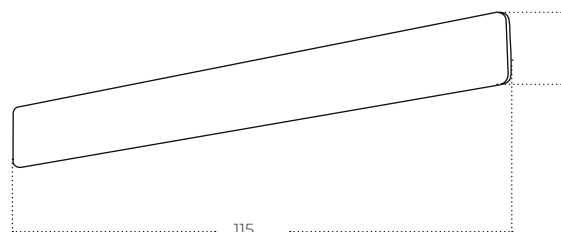

BASENTO CCT Switch

Basento 60 CCT Switch BK
AZ5893

Basento 90 CCT Switch BK
AZ5894

Basento 115 CCT Switch BK
AZ5895

Technical information

Code	AZ5893	AZ5894	AZ5895
Color	● sand black	● sand black	● sand black
Material	aluminium	aluminium	aluminium
Light source	2 x LED integrated	2 x LED integrated	2 x LED integrated
Power	20W	30W	40W
Kelvins	3000 / 4000K	3000 / 4000K	3000 / 4000K
Lumens	1600lm	2400lm	3200lm
Others	Type of control: CCT SWITCH	Type of control: CCT SWITCH	Type of control: CCT SWITCH