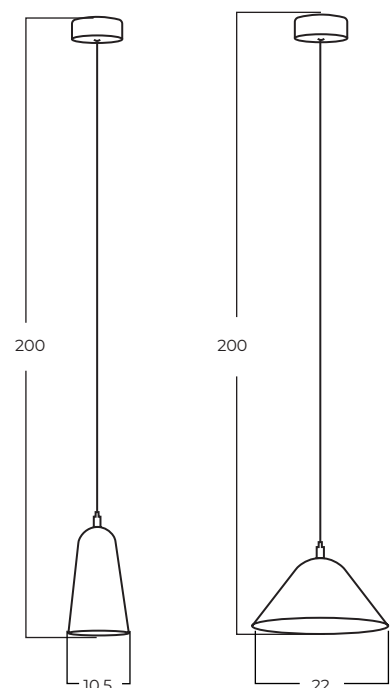

CAPRI

Technical information

	Capri B WH	Capri B BK	Capri B GO
Code	AZ5648	AZ5649	AZ5650
Color	○ sand white	● sand black	● gold
Material	metal	metal	metal
Light source	1 x LED intergrated	1 x LED intergrated	1 x LED intergrated
Power	5W	5W	5W
Kelvins	3000K	3000K	3000K
Lumens	36lm	36lm	36lm

	Capri C WH	Capri C BK	Capri C GO
Code	AZ5651	AZ5652	AZ5653
Color	○ sand white	● sand black	● gold
Material	metal	metal	metal
Light source	1 x LED intergrated	1 x LED intergrated	1 x LED intergrated
Power	5W	5W	5W
Kelvins	3000K	3000K	3000K
Lumens	36lm	36lm	36lm