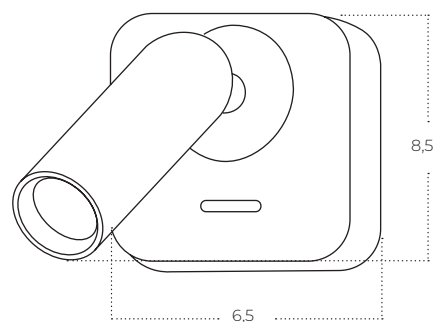

LUGANO SQUARE Wall

Lugano Squire Wall WH
AZ5654

Lugano Squire Wall BK
AZ5655

Technical information

Code	AZ5654	AZ5655
Color	○ sand white	● sand black
Material	metal	metal
Light source	1 x LED integrated	1 x LED integrated
Power	3W	3W
Kelvins	3000K	3000K
Lumens	206lm	203lm