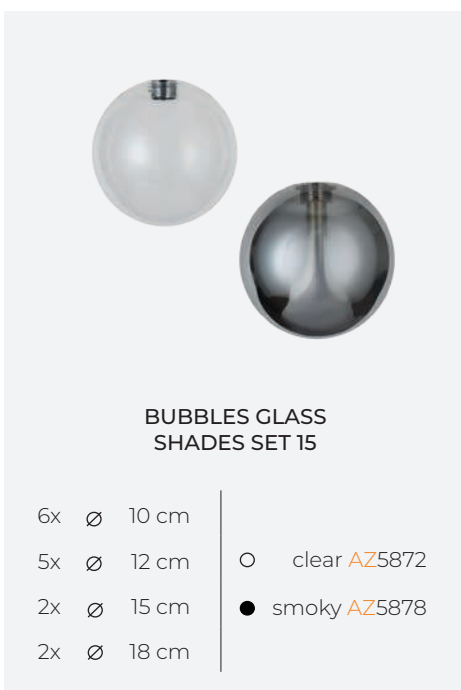

- ∅ 12 cm | AZ5956
- ∅ 15 cm | AZ5885
- ∅ 18 cm | AZ5959

BUBBLES
LAMPBODY + SHADE

BUBBLES LAMPBODY 1 + GLASS
SHADE

BUBBLES 1 EXAMPLE SETS

AZ5918 + AZ5955

AZ5918 + AZ5884

AZ5918 + AZ5958

AZ5953 + AZ5956

AZ5953 + AZ5885

AZ5953 + AZ5959

AZ5953 + AZ5955

AZ5953 + AZ5884

AZ5953 + AZ5958

BUBBLES

BUBBLES LAMPBODY

BUBBLES LAMPBODY ROUND 10

- black | AZ5869
- gold | AZ5870
- white | AZ5871

BUBBLES SHADES

BUBBLES GLASS SHADES SET 10

- 3x ∅ 10 cm
- 3x ∅ 12 cm
- 2x ∅ 15 cm
- 2x ∅ 18 cm
- clear AZ5872
- smoky AZ5873

BUBBLES LAMPBODY + SHADE

BUBBLES LAMPBODY ROUND 10 +GLASS SHADES SET 10

BUBBLES LAMPBODY ROUND 15

- black | AZ5875
- gold | AZ5877
- white | AZ5876

BUBBLES GLASS SHADES SET 15

- 6x ∅ 10 cm
- 5x ∅ 12 cm
- 2x ∅ 15 cm
- 2x ∅ 18 cm
- clear AZ5872
- smoky AZ5878

BUBBLES LAMPBODY ROUND 15 +GLASS SHADES SET 15