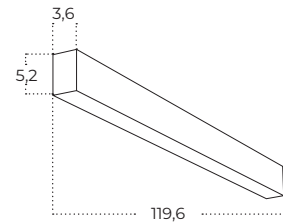

LINELIO MIX 120 CCT DIMM

Name	Linelio MIX 120 CCT DIMM
IP	IP20
Material	aluminium / pvc
Light source	1 x LED INTEGRATED
Power	40W
Kelvins	3000 / 4000 / 6500K
Lumens	2753lm
Beam angle	30° + 120°
CCT	SWITCH
Dimmable	YES

Colour / new index no.

- black AZ5662
- white AZ5663

Technical specification