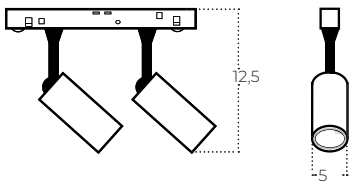

ALFA DALI NIKO 2 TRACK MAGNETIC 2X12W CCT SWITCH DIM BK

Name	Alfa Dali Niko 2 Track Magnetic 2x12W CCT Switch DIM Bk
Power	2 x 12W
Light source	2 x LED integrated
Kelvins	3000 / 4000 / 6000K
Beam angle	24°
IP	IP20
Material	aluminium / PVC
Voltage	48V
Type of control	SYSTEM DALI - DIMM / CCT

Technical specification

Colour / new index no.

- black AZ6293