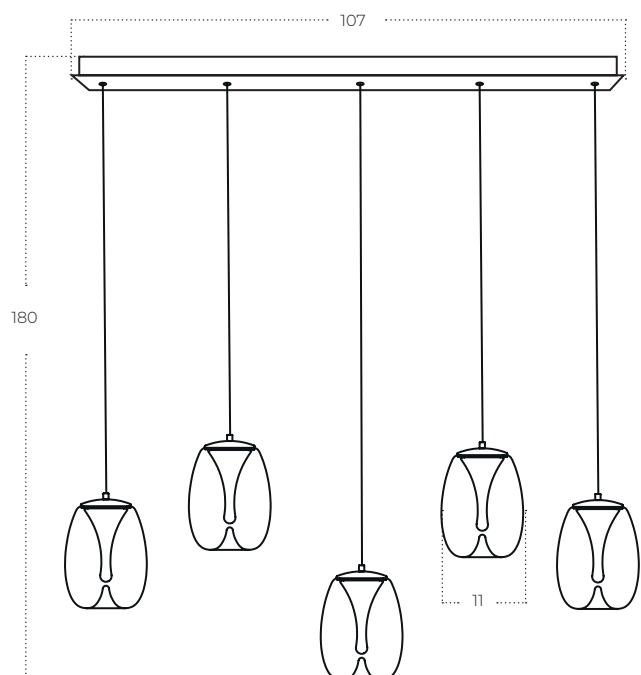

Technical information

Code	AZ6269
Color	● sand black / smoky
Material	aluminium / glass
Light source	5 x LED integrated
Power	25W