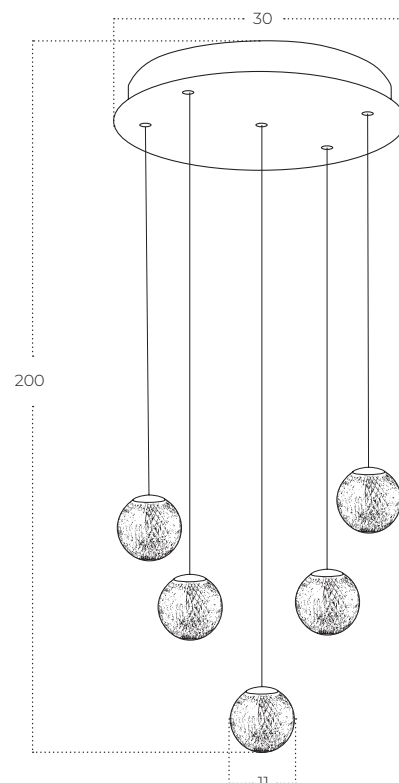

Technical information

Code	AZ6017
Color	● sand black / clear
Material	mirror stainless steel / acryl
Light source	5 x LED integrated
Power	21W
Kelvins	3000K
Lumens	1680lm

Code	AZ6018
Color	● electric plating gold / clear
Material	mirror stainless steel / acryl
Light source	5 x LED integrated
Power	21W
Kelvins	3000K
Lumens	1680lm