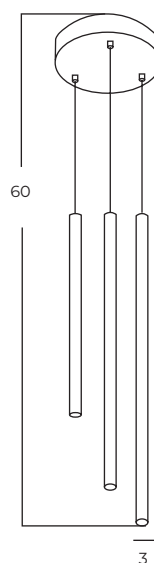

Technical information

Code	AZ6313
Color	● sand black
Material	aluminium
Light source	3 x LED integrated
Power	15W
Kelvins	4000K
Lumens	624lm

Code	AZ6315
Color	● sand black
Material	aluminium
Light source	5 x LED integrated
Power	27W
Kelvins	4000K
Lumens	1007lm