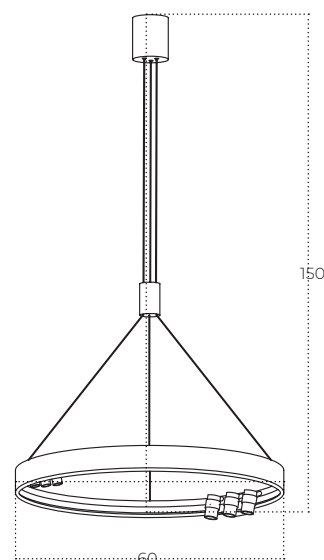

SERAFINO Pendant 60 3-Step DIMM

Technical information

Code **AZ5834**
Color ● brushed gold / sand black
Material iron / aluminium / pvc
Light source 7 x LED integrated
Power 34W
Kelvins 3000K
Lumens 2720lm
Others Type of control: 3-STEP DIMMER

Code **AZ5835**
Color ● brushed gold / sand black
Material iron / aluminium / pvc
Light source 7 x LED integrated
Power 43W
Kelvins 3000K
Lumens 3440lm
Others Type of control: 3-STEP DIMMER