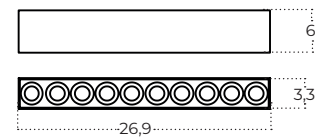

Colour / new index no.

● black [AZ6280](#)

○ white [AZ6279](#)

TETRIS 10 20W CCT DIMM

LED

Technical specification

Name	TETRIS 10 20W CCT DIMM WH	TETRIS 10 20W CCT DIMM BK
IP	IP20	IP20
Material	aluminium	aluminium
Light source	1 x LED INTEGRATED	1 x LED INTEGRATED
Power	20W	20W
Kelvins	3000 / 4000 / 6000K	3000 / 4000 / 6000K
Beam angle	45°	45°
CCT	YES	YES