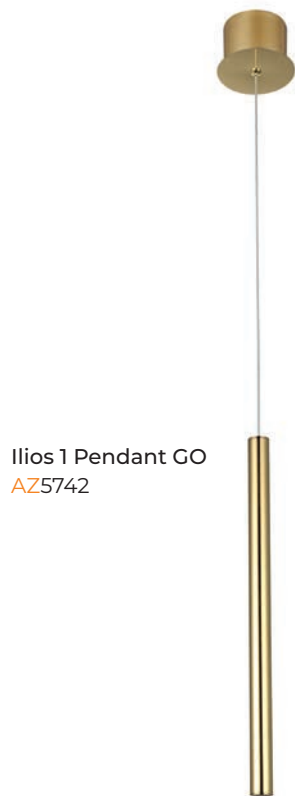

ILIOS 1

Technical information

Code	AZ5741	AZ5742	AZ5743
Color	● sand black	● brushed gold	○ sand white
Material	iron / aluminium / acryl	iron / aluminium / acryl	iron / aluminium / acryl
Light source	1 x LED integrated	1 x LED integrated	1 x LED integrated
Power	4W	4W	4W
Kelvins	3000K	3000K	3000K
Lumens	320lm	320lm	320lm