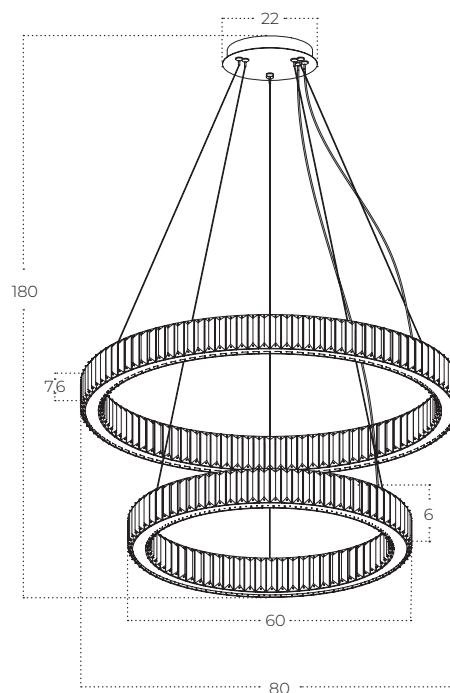

SPARK Pendant 60+80 DIMM

Spark Pendant 60+80 DIMM GO
AZ5792

Spark Pendant 60+80 DIMM CH
AZ5793

Technical information

Code	AZ5792	AZ5793
Color	● gold	○ chrome
Material	iron / glass	iron / glass
Light source	2 x LED integrated	2 x LED integrated
Power	120W	120W
Kelvins	3000K	3000K
Lumens	6160lm	6160lm
Others	Type of control: TRIAC DIMMER	Type of control: TRIAC DIMMER