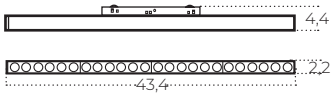

ALFA DALI KIRA TRACK MAGNETIC 24W CCT DIMM BK

Name	Alfa DALI Kira Track Magnetic 24W CCT Switch DIM Bk
Power	24W
Light source	1 x LED integrated
Kelvins	3000-6000 K
Beam angle	120°
IP	IP20
Material	aluminium / PVC
Voltage	48V
Type of control	SYSTEM DALI - DIMM / CCT

Technical specification

Colour / new index no.

- black AZ6287