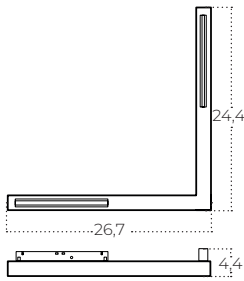

Technical specification

Colour / new index no.

- black AZ6243

ALFA SAGA TRACK MAGNETIC 2LINE CORNER A 24W CCT SWITCH DIM BK

Name	Alfa Saga Track Magnetic 2line Corner A 24W CCT Switch DIM Bk
Power	24W
Light source	1 x LED integrated
Kelvins	3000 / 4000 / 6000K
Beam angle	120°
IP	IP20
Material	aluminium / PVC
Voltage	48V
Type of control	CCT switch+DIMMER + PHASE switch