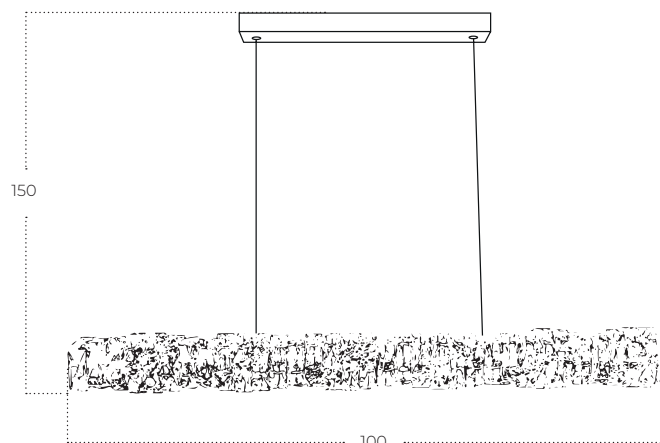

ZIGZAK

Zigzag BK
AZ5827

Technical information

Code	AZ5827
Color	● sand black
Material	iron / silicone
Light source	1 x LED integrated
Power	75W
Kelvins	3000K
Lumens	6000lm

NESTOR Top 20

Nestor Top 20 BRASS
AZ5828