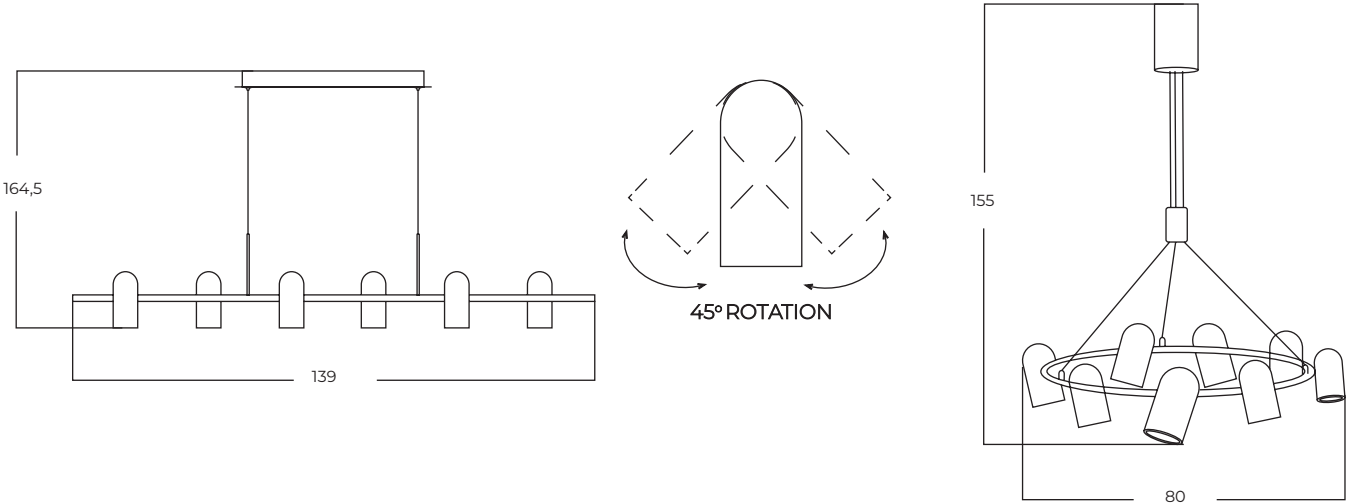

Technical information

Code	AZ5729	AZ5730	AZ5731	AZ5732
Color	● sand black / shiny gold	● sand black / sand black	● sand black / shiny gold	● sand black / sand black
Material	iron / aluminium	iron / aluminium	iron / aluminium	iron / aluminium
Light source	6 x GU10 (only LED)	6 x GU10 (only LED)	8 x GU10 (only LED)	8 x GU10 (only LED)
Power	max 30W	max 30W	max 40W	max 40W