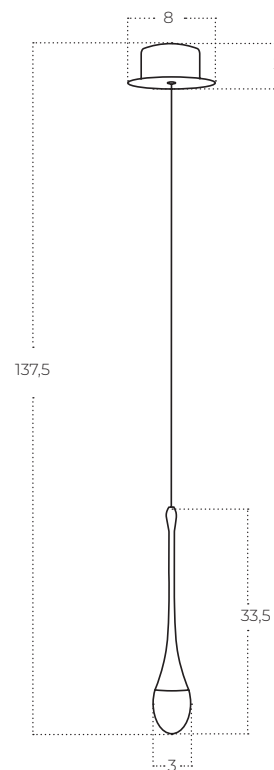

Dalma 1 BK
AZ6005

Dalma 1 GO
AZ6006

Technical information

	AZ6005	AZ6006
Code	AZ6005	AZ6006
Color	● sand black / clear	● electric plating gold / clear
Material	mirror stainless steel / acryl	mirror stainless steel / acryl
Light source	1 x LED integrated	1 x LED integrated
Power	4W	4W
Kelvins	3000K	3000K
Lumens	320lm	320lm