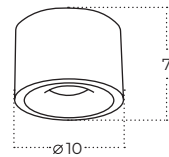

Name	COSTA TOP 12W CCT SWITCH BK	COSTA TOP 12W CCT SWITCH WH
IP	IP20	IP20
Material	aluminium	aluminium
Light source	1 x LED INTEGRATED	1 x LED INTEGRATED
Power	12W	12W
Kelvins	3000 / 4000 / 6000K	3000 / 4000 / 6000K
Lumens	960lm	960lm
CCT	3-STEP	3-STEP

Colour / new index no.

- black AZ6033
- white AZ6034