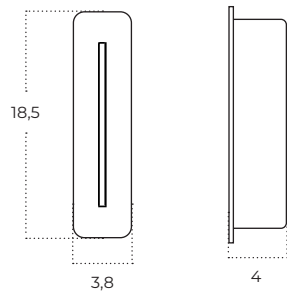

ERIN IP54

Technical specification

Name	Erin IP54 WH	Erin IP54 BK
Power	3W	3W
Light source	1 x LED integrated	1 x LED integrated
Kelvins	3100K	3100K
Lumens	10,5lm	10,5lm
Beam angle	N/A	N/A
IP	IP54	IP54
Material	aluminium	aluminium
Voltage	230V	230V

Colour / new index no.

- black AZ6080
- white AZ6078