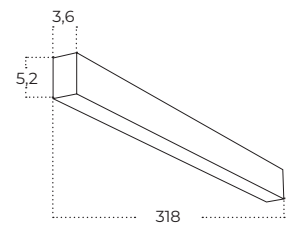

LINELIO OPAL 318 CCT DIMM BK

Name	Linelio Opal 318 CCT DIMM
IP	IP20
Material	aluminium / pvc
Light source	1 x LED INTEGRATED
Power	90W
Kelvins	3000 / 4000 / 6500K
Lumens	6248lm
Beam angle	120°
CCT	SWITCH
Dimmable	YES

Technical specification

Colour / new index no.

- black   AZ5659