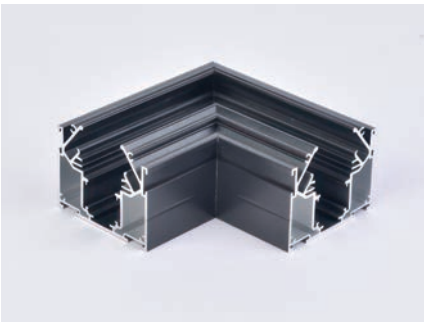

ALFA TRACK MAGNETIC STRETCH CORNER90 BK

- ALFA TRACK MAGNETIC STRETCH CORNER90 BK AZ5839

ALFA TRACK MAGNETIC STRETCH CONNECTOR x 4

- ALFA TRACK MAGNETIC STRETCH CONNECTOR x 4 BK AZ5840

ALFA TRACK MAGNETIC STRETCH END CAP BK

- ALFA TRACK MAGNETIC STRETCH END CAP BK AZ5641

ALFA TRACK MAGNETIC DRIVER 2LINE 60+60W INSIDE BK

- ALFA TRACK MAGNETIC DRIVER 2LINE 60+60W INSIDE BK AZ6230