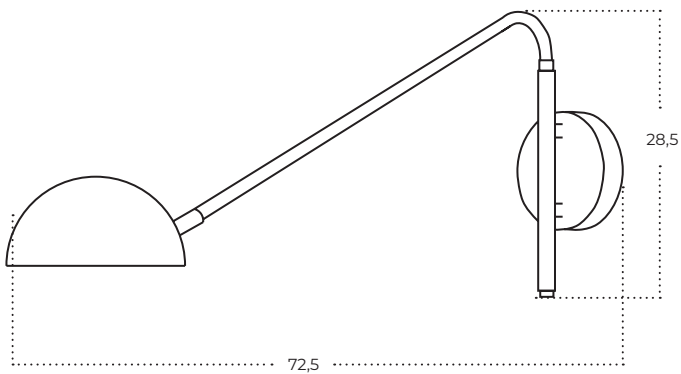

DRAGO

Drago
AZ5619

Technical information

Code	AZ5619
Color	● matt black / white
Material	iron
Light source	1 x E27 (only LED)

CETUS

Cetus
AZ5620

Technical information

Code	AZ5620
Color	● matt black / white
Material	iron
Light source	1 x G9 (only LED)