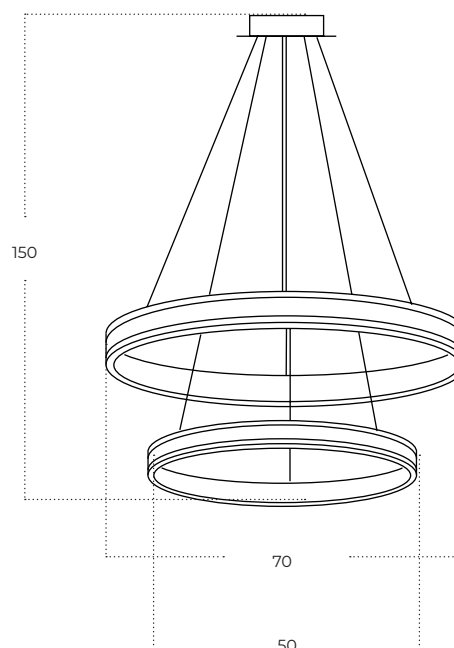

RIO

Rio 50+70 3-Step DIMM
BK/GO
AZ5779

Technical information

Code	AZ5779
Color	● sand black / gold
Material	iron / aluminium / leather / pvc
Light source	2 x LED integrated
Power	86W
Kelvins	3000K
Lumens	6880lm
Others	Type of control: 3-STEP TRIAC DIMMER