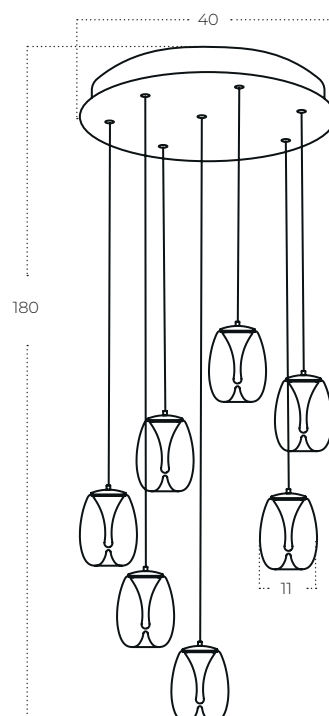

Technical information

Code	AZ6269
Color	● sand black / smoky
Material	aluminium / glass
Light source	5 x LED integrated
Power	25W

Pamela 7 Round

Pamela 7 Round SMOKY
AZ6270

Technical information

Code	AZ6270
Color	● sand black / smoky
Material	aluminium / glass
Light source	7 x LED integrated
Power	35W