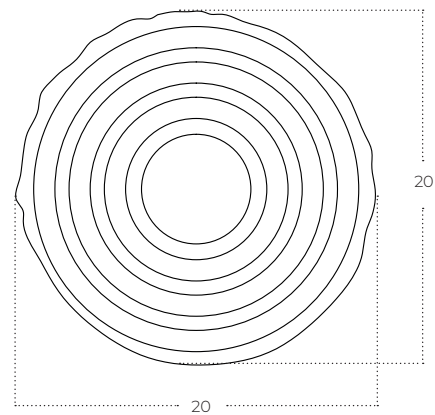

NESTOR Top 20

Nestor Top 20 BRASS
AZ5828

Technical information

Code	AZ5828	AZ5829
Color	● electric plating brass	● sand black
Material	iron / glass	iron / glass
Light source	1 x LED integrated	1 x LED integrated
Power	6W	6W
Kelvins	3000K	3000K
Lumens	480lm	480lm