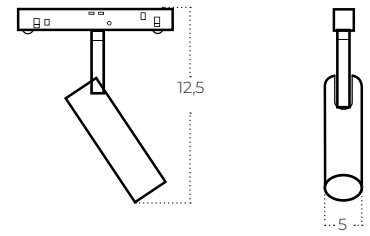

Technical specification

Colour / new index no.

- black AZ6249

ALFA NIKO TRACK MAGNETIC 2LINE 12W CCT SWITCH DIM BK

Name	Alfa Niko Track Magnetic 2line 12W CCT Switch DIM Bk
Power	12W
Light source	1 x LED integrated
Kelvins	3000 / 4000 / 6000K
Beam angle	24°/ 38°
IP	IP20
Material	aluminium / PVC
Voltage	48V
Type of control	CCT switch+DIMMER