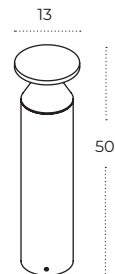

ELIAS 60 IP65

Technical specification