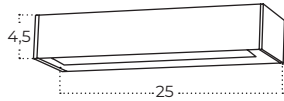

Colour / new index no.

- 10W black [AZ5849](#)
- 2 x 10W black [AZ5850](#)

ROSVIK 25 IP54 4000K

Technical specification

Name	Rosvik 25 IP54 6W 4000K BK	Rosvik 25 IP54 2X 6W 4000K BK
Power	6W	12W
Light source	1 x LED integrated	2 x LED integrated
Kelvins	4000K	4000K
Lumens	480lm	960lm
IP	IP54	IP54
Voltage	230V	230V