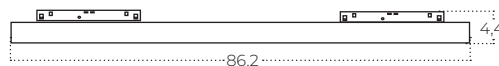

ALFA SAGA TRACK MAGNETIC 2LINE 48W CCT SWITCH DIM BK

Name	Alfa Saga Track Magnetic 2line 48W CCT Switch DIM Bk
Power	48W
Light source	1 x LED integrated
Kelvins	3000 / 4000 / 6000K
Beam angle	120°
IP	IP20
Material	aluminium / PVC
Voltage	48V
Type of control	CCT switch+DIMMER

Technical specification

Colour / new index no.

● black AZ6239