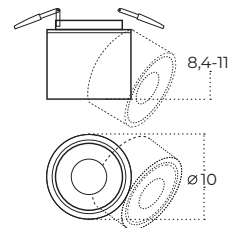

Name	COSTA SPOT BK	COSTA SPOT WH
IP	IP20	IP20
Material	aluminium	aluminium
Light source	1 x LED INTEGRATED	1 x LED INTEGRATED
Power	12W	12W
Kelvins	3000K	3000K
Lumens	1020lm	1020m
Tilt	90°	90°
Rotation	350°	350°

Colour / new index no.

○ 3000K	white	AZ2705
● 3000K	black	AZ2706