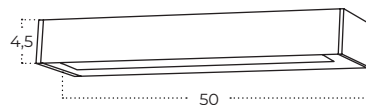

ROSVIK 50 IP54 3000K

Technical specification