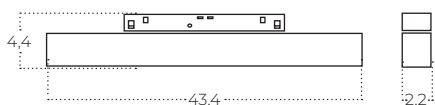

ALFA DALI SAGA TRACK MAGNETIC 24W CCT DIMM BK

Name	Alfa Dali Saga Track Magnetic 24W CCT DIM Bk
Power	24W
Light source	1 x LED integrated
Kelvins	3000-6000 K
Beam angle	120°
IP	IP20
Material	aluminium / PVC
Voltage	48V
Type of control	SYSTEM DALI - DIMM / CCT

Technical specification

Colour / new index no.

- black AZ6285