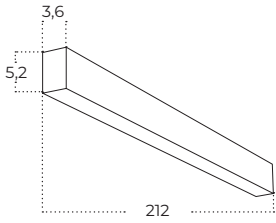

Technical specification

Colour / new index no.

- black AZ5669

LINELIO POINTS 212 CCT DIMM

Name	Linelio POINTS 212 CCT DIMM
IP	IP20
Material	aluminium / pvc
Light source	1 x LED INTEGRATED
Power	60W
Kelvins	3000 / 4000 / 6500K
Lumens	4151lm
Beam angle	30°
CCT	SWITCH
Dimmable	YES