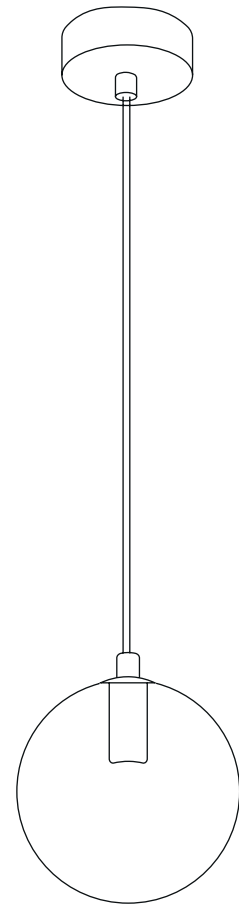

BUBBLES 1

BUBBLES
LAMPBODY

BUBBLES LAMPBODY 1

- black | AZ5918
- gold | AZ5854
- white | AZ5953

BUBBLES
SHADES

BUBBLES GLASS SHADE
CLEAR

- ∅ 12 cm | AZ5955
- ∅ 15 cm | AZ5884
- ∅ 18 cm | AZ5958

BUBBLES GLASS SHADE
SMOKY

- ∅ 12 cm | AZ5956
- ∅ 15 cm | AZ5885
- ∅ 18 cm | AZ5959

BUBBLES
LAMPBODY + SHADE

BUBBLES LAMPBODY 1 + GLASS
SHADE

BUBBLES 1 EXAMPLE SETS

AZ5918 + AZ5955

AZ5918 + AZ5884

AZ5918 + AZ5958

AZ5953 + AZ5956