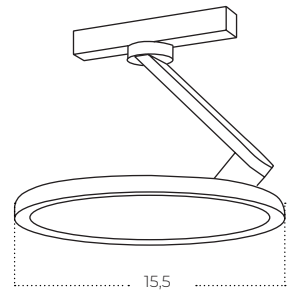

Technical specification

Colour / new index no.

- black AZ6253

ALFA MITUS TRACK MAGNETIC 2LINE 18W CCT SWITCH DIM BK

Name	Alfa Mitus Track Magnetic 2line 18W CCT Switch DIM Bk
Power	18W
Light source	1 x LED integrated
Kelvins	3000 / 4000 / 6000K
Beam angle	24°/ 38°
IP	IP20
Material	aluminium / PVC
Voltage	48V
Type of control	CCT switch+DIMMER