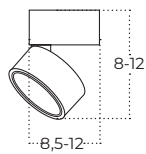

Colour / new index no.

○ white [AZ2703](#)

● black [AZ2702](#)

MONA 12W

Technical specification

Name	MONA 15W CCT SWITCH BK	MONA 15W CCT SWITCH WH
IP	IP20	IP20
Material	aluminium / pvc	aluminium / pvc
Light source	1 x LED INTEGRATED	1 x LED INTEGRATED
Power	15W	15W
Kelvins	3000 / 4000 / 6000K	3000 / 4000 / 6000K
Lumens	1200lm	1200lm
CCT	3-STEP	3-STEP
Tilt	90°	90°
Rotation	350°	350°