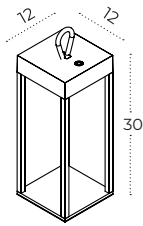

Colour / new index no.

● white/black **AZ6087**

OUTDOOR

HEDDA IP54

Technical specification

Name	Hedda IP54 BK
Power	4W
Light source	1 x LED integrated
Kelvins	3000K
Lumens	196lm
Beam angle	120°
IP	IP54
Material	aluminium
Voltage	5V
Type of control	dimmer switch + on / off switch