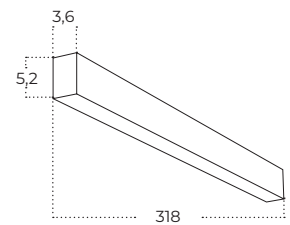

LINELIO MIX 318 CCT DIMM

Name	Linelio MIX 318 CCT DIMM
IP	IP20
Material	aluminium / pvc
Light source	1 x LED INTEGRATED
Power	90W
Kelvins	3000 / 4000 / 6500K
Lumens	6512lm
Beam angle	30° + 120°
CCT	SWITCH
Dimmable	YES

Colour / new index no.

- black AZ5666
- white AZ5667

Technical specification