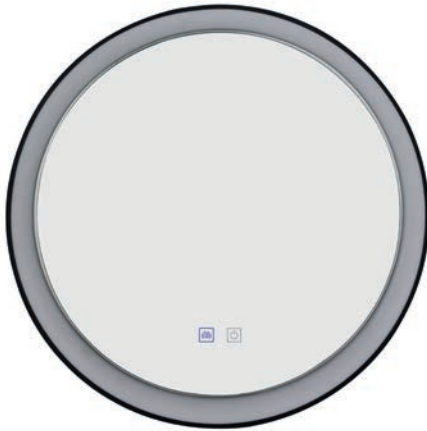

AQUA

SERGIO Mirror 60 HEATED CCT Switch

Sergio Mirror 60 HEATED CCT
Switch BK
AZ5819

Sergio Mirror 60 HEATED CCT
Switch GO
AZ5820

Technical information

Code	AZ5819	AZ5820
Color	● sand black	● brushed gold
Material	iron / aluminium / mirror / pvc	iron / aluminium / mirror / pvc
Light source	1 x LED integrated	1 x LED integrated
Power	40W	40W
Kelvins	3000 / 4000K	3000 / 4000K
Lumens	3200lm	3200lm
Others	Type of control: CCT SWITCH + TOUCH DIMMER	Type of control: CCT SWITCH + TOUCH DIMMER