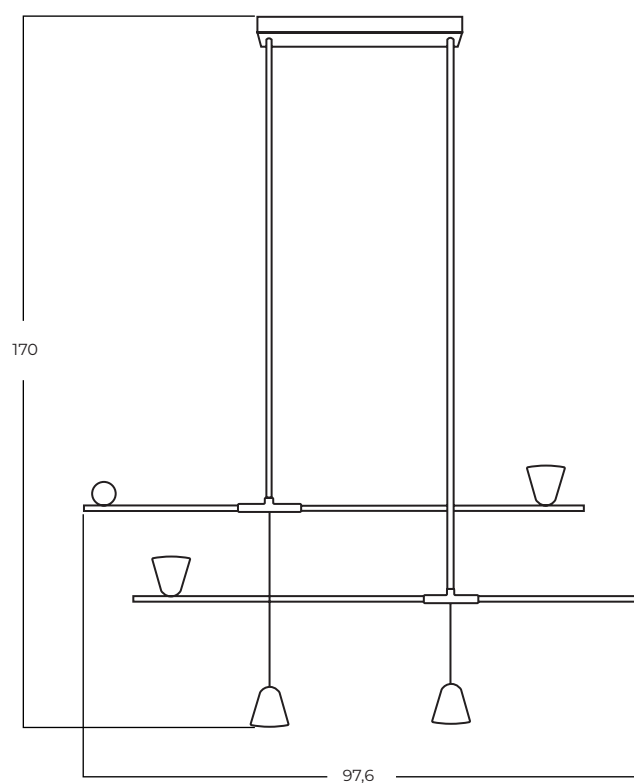

SPOLETO

Technical information

Code	AZ5642
Color	● black
Material	metal
Light source	6 x LED intergrated
Power	25W
Kelvins	3000K
Lumens	1397lm