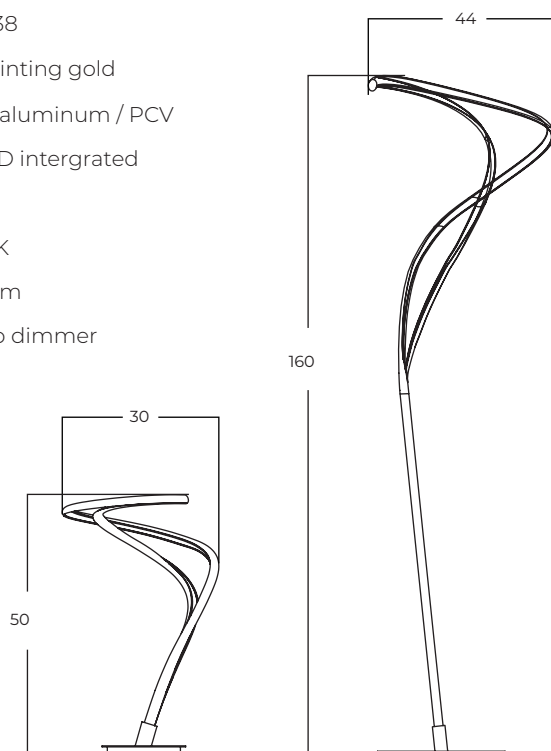

Technical information

	Twist Pendant BK	Twist Table BK	Twist Floor BK
Code	AZ5733	AZ5735	AZ5737
Color	● sand black	● sand black	● sand black
Material	iron / aluminum / PCV	iron / aluminum / PCV	iron / aluminum / PCV
Light source	1 x LED intergrated	1 x LED intergrated	1 x LED intergrated
Power	60W	18W	30W
Kelvins	3000K	3000K	3000K
Lumens	4800lm	1440lm	2400lm
Others	3-step dimmer	3-step dimmer	3-step dimmer

TWIST

Twist Pendant 3-STEP DIMM GO
AZ5734

Twist Floor 3-STEP DIMM GO
AZ5738

Twist Table 3-STEP DIMM GO
AZ5736

Technical information

	Twist Pendant BK	Twist Table BK	Twist Floor BK
Code	AZ5734	AZ5736	AZ5738
Color	● painting gold	● painting gold	● painting gold
Material	iron / aluminum / PCV	iron / aluminum / PCV	iron / aluminum / PCV
Light source	1 x LED intergrated	1 x LED intergrated	1 x LED intergrated
Power	60W	18W	30W
Kelvins	3000K	3000K	3000K
Lumens	4800lm	1440lm	2400lm
Others	3-step dimmer	3-step dimmer	3-step dimmer