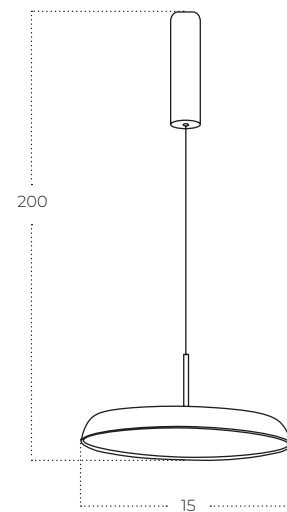

CLARA Pendant 15

Clara Pendant 15 WH
AZ5809

Clara Pendant 15 BK
AZ5807

Clara Pendant 15 CHABN
AZ5808

Technical information

	AZ5809	AZ5807	AZ5808
Code	AZ5809	AZ5807	AZ5808
Color	○ sand white	● sand black	● champagne ~ brown
Material	aluminium / pvc	aluminium / pvc	aluminium / pvc
Light source	1 x LED integrated	1 x LED integrated	1 x LED integrated
Power	12W	12W	12W
Kelvins	3000K	3000K	3000K
Lumens	960lm	960lm	960lm