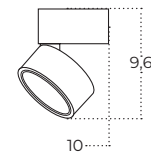

Technical specification

Name	MONA 15W CCT SWITCH BK	MONA 15W CCT SWITCH WH
IP	IP20	IP20
Material	aluminium / pvc	aluminium / pvc
Light source	1 x LED INTEGRATED	1 x LED INTEGRATED
Power	15W	15W
Kelvins	3000 / 4000 / 6000K	3000 / 4000 / 6000K
Lumens	1200lm	1200lm
CCT	3-STEP	3-STEP
Tilt	90°	90°
Rotation	350°	350°

Colour / new index no.

○ white [AZ6037](#)

● black [AZ6038](#)