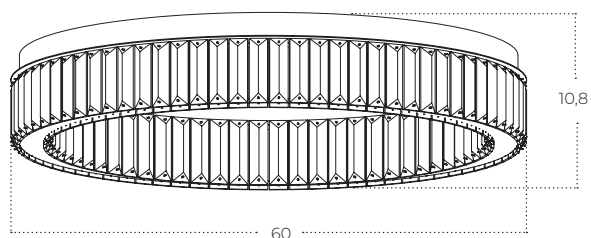

SPARK Top 60 DIMM

Spark Top 60 DIMM GO
AZ5784

Spark Top 60 DIMM CH
AZ5785

Technical information

Code	AZ5784	AZ5785
Color	● gold	○ chrome
Material	iron / glass	iron / glass
Light source	1 x LED integrated	1 x LED integrated
Power	48W	48W
Kelvins	3000K	3000K
Lumens	2560lm	2560lm
Others	Type of control: TRIAC DIMMER	Type of control: TRIAC DIMMER