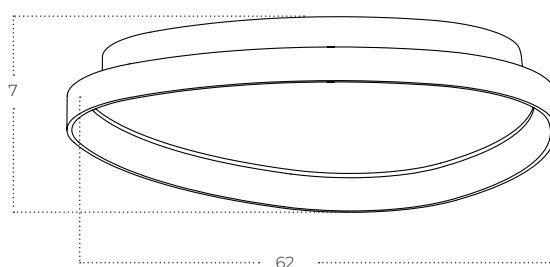

AMANDA Top 60 CCT Switch 3-Step DIMM

Amanda Top 60 CCT Switch 3-Step DIMM BK
AZ5771

Amanda Top 60 CCT Switch 3-Step DIMM WH
AZ5772

Amanda Top 60 CCT Switch 3-Step DIMM GO
AZ5773

Technical information

	AZ5771	AZ5772	AZ5773
Code	AZ5771	AZ5772	AZ5773
Color	● sand black	○ sand white	● brushed gold
Material	iron / aluminium / pvc	iron / aluminium / pvc	iron / aluminium / pvc
Light source	1 x LED integrated	1 x LED integrated	1 x LED integrated
Power	35W	55W	70W
Kelvins	3000 / 3500 / 4000K	3000 / 3500 / 4000K	3000 / 3500 / 4000K
Others	Type of control: CCT SWITCH + 3-STEP DIMMER	Type of control: CCT SWITCH + 3-STEP DIMMER	Type of control: CCT SWITCH + 3-STEP DIMMER