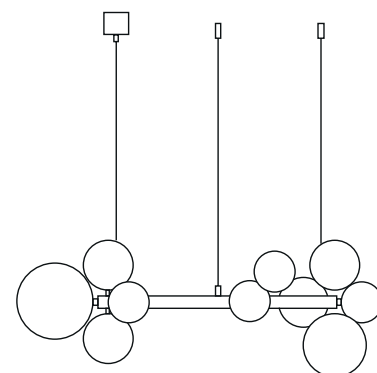

BUBBLES LAMPBODY ROUND 15 +GLASS SHADES SET 15