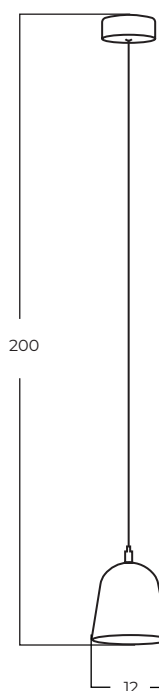

SPOLETO

Technical information

Code	AZ5642
Color	● black
Material	metal
Light source	6 x LED intergrated
Power	25W
Kelvins	3000K
Lumens	1397lm

CAPRI

Technical information

	Capri A WH	Capri A BK	Capri A GO
Code	AZ5645	AZ5646	AZ5647
Color	○ sand white	● sand black	● gold
Material	metal	metal	metal
Light source	1 x LED intergrated	1 x LED intergrated	1 x LED intergrated
Power	5W	5W	5W
Kelvins	3000K	3000K	3000K
Lumens	361lm	361lm	361lm