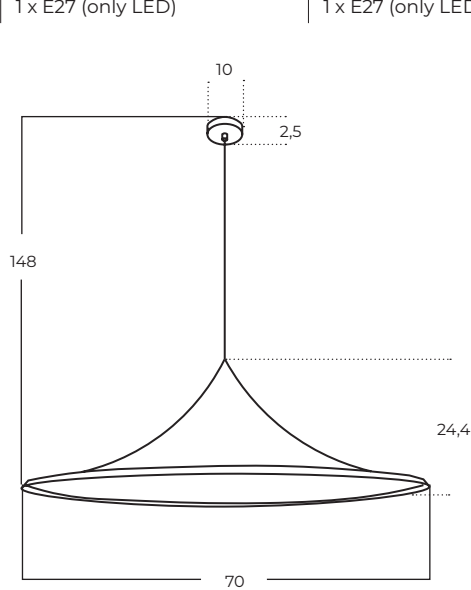

Technical information

Code	AZ5903	AZ5904
Color	○ white	● black
Material	aluminium	aluminium
Light source	1 x E27 (only LED)	1 x E27 (only LED)