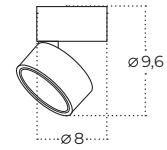

Colour / new index no.

○ 3000K white [AZ4538](#)

● 3000K black [AZ4537](#)

○ 4000K white [AZ4540](#)

● 4000K black [AZ4539](#)

MONA 10W CCT SWITCH

Technical specification

Name	MONA 10W CCT SWITCH BK	MONA 10W CCT SWITCH WH
IP	IP20	IP20
Material	aluminium / pvc	aluminium / pvc
Light source	1 x LED INTEGRATED	1 x LED INTEGRATED
Power	10W	10W
Kelvins	3000 / 4000 / 6000K	3000 / 4000 / 6000K
Lumens	800lm	800lm
CCT	3-STEP	3-STEP
Tilt	90°	90°
Rotation	350°	350°