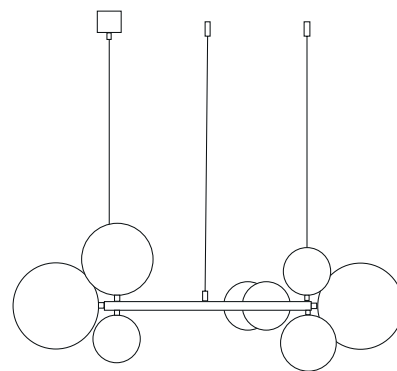

- black | AZ5869
- gold | AZ5870
- white | AZ5871

BUBBLES SHADES

BUBBLES GLASS SHADES SET 10

- 3x ∅ 10 cm
- 3x ∅ 12 cm
- 2x ∅ 15 cm
- 2x ∅ 18 cm
- clear AZ5872
- smoky AZ5873

BUBBLES LAMPBODY + SHADE

BUBBLES LAMPBODY ROUND 10 +GLASS SHADES SET 10