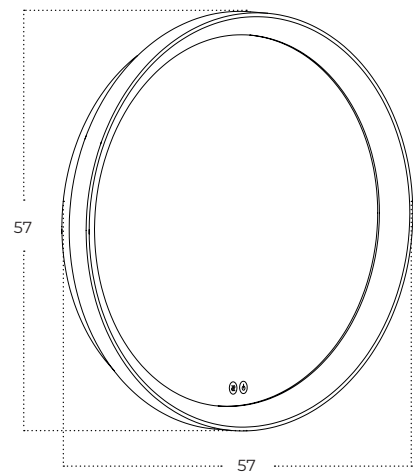

AQUA

SERGIO Mirror 60 HEATED CCT Switch

Sergio Mirror 60 HEATED CCT
Switch BK
AZ5819

Sergio Mirror 60 HEATED CCT
Switch GO
AZ5820

Technical information

Code	AZ5819	AZ5820
Color	● sand black	● brushed gold
Material	iron / aluminium / mirror / pvc	iron / aluminium / mirror / pvc
Light source	1 x LED integrated	1 x LED integrated
Power	40W	40W
Kelvins	3000 / 4000K	3000 / 4000K
Lumens	3200lm	3200lm
Others	Type of control: CCT SWITCH + TOUCH DIMMER	Type of control: CCT SWITCH + TOUCH DIMMER