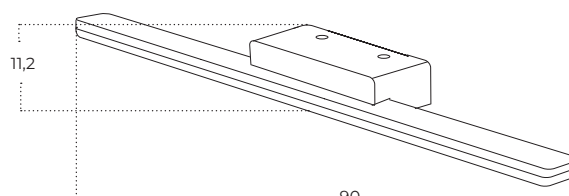

ARNO IP44 CCT Switch BK

Arno IP44 CCT Switch BK
AZ5887

Arno IP44 CCT Switch CH
AZ5888

Arno IP44 CCT Switch WH
AZ5889

Technical information

Code	AZ5887	AZ5888	AZ5889
Color	● sand black	● chrome	○ sand white
Material	aluminium / pvc	aluminium / pvc	aluminium / pvc
Light source	2 x LED integrated	2 x LED integrated	2 x LED integrated
Power	12W	12W	12W
Others	Type of control: CCT SWITCH	Type of control: CCT SWITCH	Type of control: CCT SWITCH