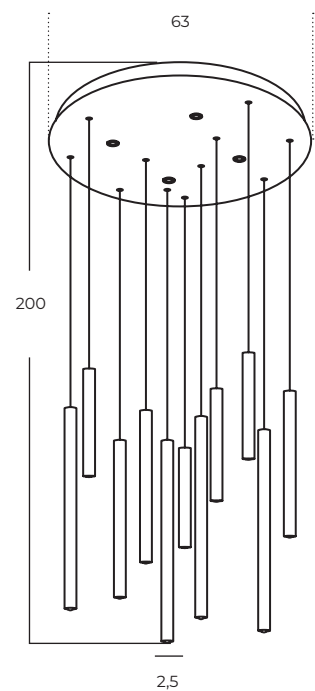

ILIOS 12 Pendant 3-Step DIMM

Technical information

Code	AZ5744	AZ5745	AZ5746
Color	● sand black	● brushed gold	○ sand white
Material	iron / aluminium / acryl	iron / aluminium / acryl	iron / aluminium / acryl
Light source	12 x LED integrated 4 x LED integrated	12 x LED integrated 4 x LED integrated	12 x LED integrated 4 x LED integrated
Power	64W	64W	64W
Kelvins	3000K	3000K	3000K
Lumens	5120lm	5120lm	5120lm
Others	Type of control: 3-STEP DIMMER	Type of control: 3-STEP DIMMER	Type of control: 3-STEP DIMMER