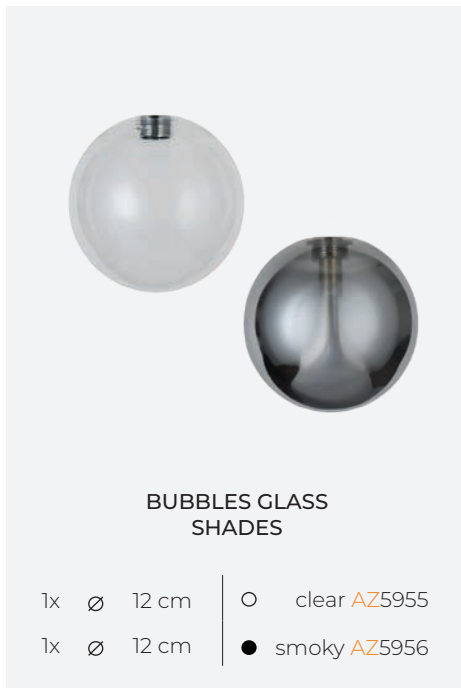

BUBBLES LAMPBODY ROUND 15

- black | AZ5875
- gold | AZ5877
- white | AZ5876

BUBBLES GLASS SHADES SET 15

- 6x ∅ 10 cm
- 5x ∅ 12 cm
- 2x ∅ 15 cm
- 2x ∅ 18 cm
- clear AZ5872
- smoky AZ5878

BUBBLES LAMPBODY ROUND 15 +GLASS SHADES SET 15

BUBBLES 10 EXAMPLE SETS

AZ5871 + AZ5872

AZ5869 + AZ5873

BUBBLES 15 EXAMPLE SET

AZ5953 + AZ5955

BUBBLES

BUBBLES LAMPBODY

BUBBLES LAMPBODY LINE 10

- black | AZ5866
- gold | AZ5868
- white | AZ5867

BUBBLES SHADES

BUBBLES GLASS SHADES SET 10

- 3x ∅ 10 cm
- 3x ∅ 12 cm
- 2x ∅ 15 cm
- 2x ∅ 18 cm
- clear AZ5872
- smoky AZ5873

BUBBLES LAMPBODY + SHADE

BUBBLES LAMPBODY LINE 10 + GLASS SHADES SET 10

BUBBLES LAMPBODY WALL

- black | AZ5875
- gold | AZ5877
- white | AZ5876

BUBBLES GLASS SHADES

- 1x ∅ 12 cm
- 1x ∅ 12 cm
- clear AZ5955
- smoky AZ5956

BUBBLES LAMPBODY WAL + GLASS SHADE

BUBBLES LINE 10 EXAMPLE SETS