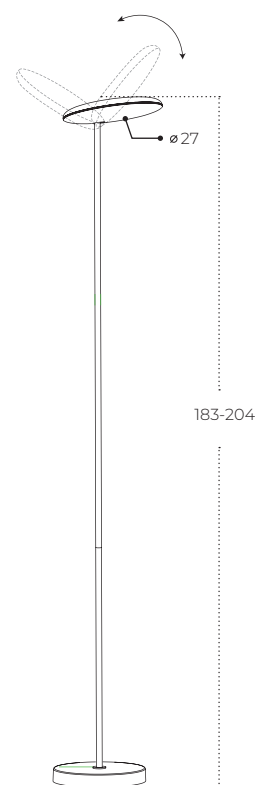

Technical information

Code	AZ5908	AZ5909	AZ6307
Color	● black	○ white	● white
Material	aluminium / pvc	aluminium / pvc	aluminium / pvc
Light source	1 x LED integrated	1 x LED integrated	1 x LED integrated
Others	Type of control: SLIDER DIMMER	Type of control: SLIDER DIMMER	Type of control: SLIDER DIMMER