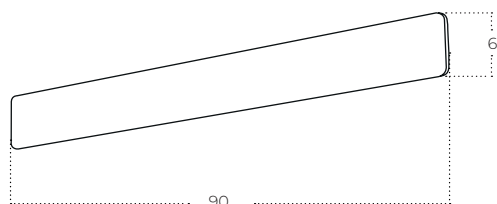

BASENTO CCT Switch

Basento 60 CCT Switch BK
AZ5893

Basento 90 CCT Switch BK
AZ5894

Basento 115 CCT Switch BK
AZ5895

Technical information

Code	AZ5893	AZ5894	AZ5895
Color	● sand black	● sand black	● sand black
Material	aluminium	aluminium	aluminium
Light source	2 x LED integrated	2 x LED integrated	2 x LED integrated
Power	20W	30W	40W
Kelvins	3000 / 4000K	3000 / 4000K	3000 / 4000K
Lumens	1600lm	2400lm	3200lm
Others	Type of control: CCT SWITCH	Type of control: CCT SWITCH	Type of control: CCT SWITCH