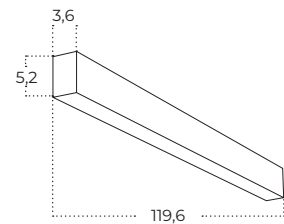

LINELIO POINTS 120 CCT DIMM

Name	Linelio POINTS 120 CCT DIMM
IP	IP20
Material	aluminium / pvc
Light source	1 x LED INTEGRATED
Power	40W
Kelvins	3000 / 4000 / 6500K
Lumens	2624lm
Beam angle	30°
CCT	SWITCH
Dimmable	YES

Technical specification

Colour / new index no.

- black AZ5669