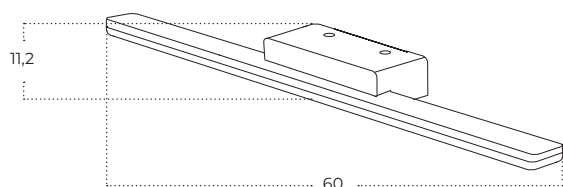

ARNO IP44 CCT Switch BK

Arno IP44 CCT Switch BK
AZ5887

Arno IP44 CCT Switch CH
AZ5888

Arno IP44 CCT Switch WH
AZ5889

Technical information

Code	AZ5887	AZ5888	AZ5889
Color	● sand black	● chrome	○ sand white
Material	aluminium / pvc	aluminium / pvc	aluminium / pvc
Light source	2 x LED integrated	2 x LED integrated	2 x LED integrated
Power	12W	12W	12W
Others	Type of control: CCT SWITCH	Type of control: CCT SWITCH	Type of control: CCT SWITCH