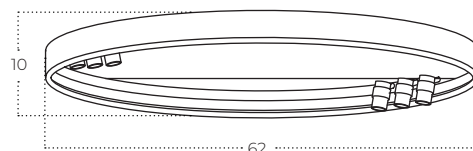

SERAFINO Top 60 3-Step DIMM

Serafino Top 60 3-Step DIMM
GO/BK
AZ5832

Serafino Top 80 3-Step DIMM
GO/BK
AZ5833

Technical information

Code	AZ5832	AZ5833
Color	● brushed gold / sand black	● brushed gold / sand black
Material	iron / aluminium / pvc	iron / aluminium / pvc
Light source	7 x LED integrated	7 x LED integrated
Power	34W	43W
Kelvins	3000K	3000K
Lumens	2720lm	3440lm
Others	Type of control: 3-STEP DIMMER	Type of control: 3-STEP DIMMER