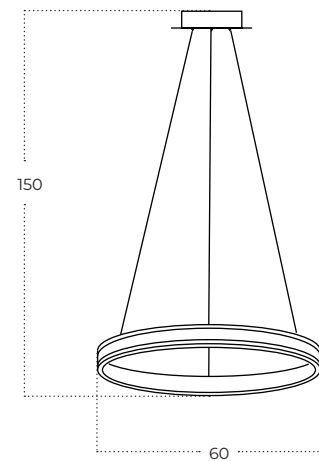

RIO

Rio 60 3-Step DIMM Bk
AZ5777

Technical information

Code	AZ5777	AZ5778
Color	● sand black / gold	● sand black / gold
Material	iron / aluminium / leather / pvc	iron / aluminium / leather / pvc
Light source	1 x LED integrated	1 x LED integrated
Power	43W	54W
Kelvins	3000K	3000K
Lumens	3440lm	4320lm
Others	Type of control: 3-STEP TRIAC DIMMER	Type of control: 3-STEP TRIAC DIMMER