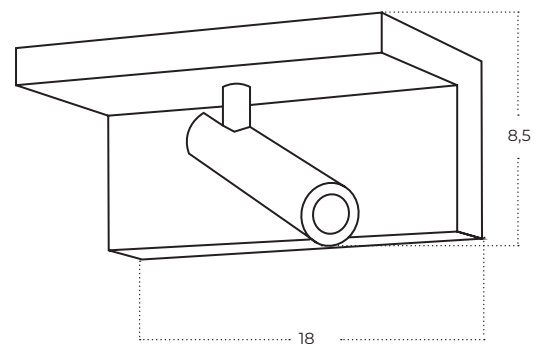

HYLLA Wall NFC Charge

Hylla Wall NFC Charger WH
AZ5911

Hylla Wall NFC Charger BK
AZ5910

Technical information

Code	AZ5910	AZ5911
Color	● sand black	○ sand white
Material	aluminium	aluminium
Light source	1 x LED integrated	1 x LED integrated
Power	6W	6W
Others	Type of control: USB + NFC CHARGER	Type of control: USB + NFC CHARGER