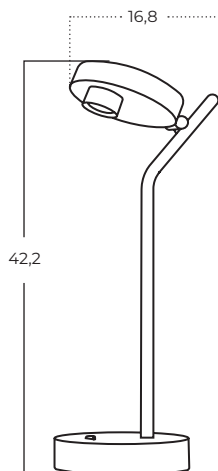

ISEO

Iseo Pendant BK
AZ5634

Technical information

Code	AZ5633
Color	● sand black
Material	metal
Light source	1 x LED integrated
Power	9W
Kelvins	3000K
Lumens	512lm

Code	AZ5634
Color	● sand black
Material	metal
Light source	1 x LED integrated
Power	7W
Kelvins	3000K
Lumens	407lm

Code	AZ5635
Color	● sand black
Material	metal
Light source	1 x LED integrated
Power	3W
Kelvins	3000K
Lumens	158lm