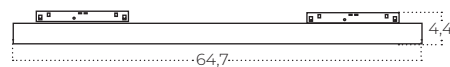

Technical specification

Colour / new index no.

- black AZ6237

ALFA SAGA TRACK MAGNETIC 2LINE 36W CCT SWITCH DIM BK

Name	Alfa Saga Track Magnetic 2line 36W CCT Switch DIM Bk
Power	36W
Light source	1 x LED integrated
Kelvins	3000 / 4000 / 6000K
Beam angle	120°
IP	IP20
Material	aluminium / PVC
Voltage	48V
Type of control	CCT switch+DIMMER