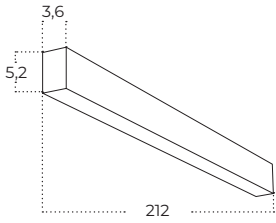

Colour / new index no.

- black AZ5662
- white AZ5663

Technical specification

LINELIO MIX 212 CCT DIMM

Name	Linelio MIX 212 CCT DIMM
IP	IP20
Material	aluminium / pvc
Light source	1 x LED INTEGRATED
Power	60W
Kelvins	3000 / 4000 / 6500K
Lumens	4164lm
Beam angle	30° + 120°
CCT	SWITCH
Dimmable	YES