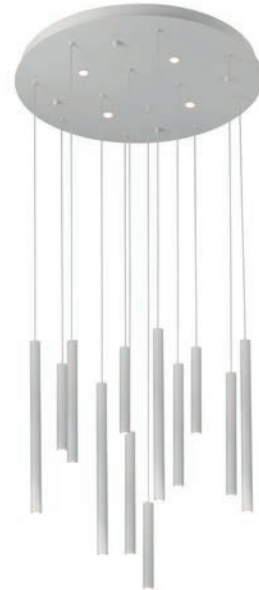

Ilios 12 Pendant 3-Step DIMM WH
AZ5746

Technical information

Code	AZ5744	AZ5745	AZ5746
Color	● sand black	● brushed gold	○ sand white
Material	iron / aluminium / acryl	iron / aluminium / acryl	iron / aluminium / acryl
Light source	12 x LED integrated 4 x LED integrated	12 x LED integrated 4 x LED integrated	12 x LED integrated 4 x LED integrated
Power	64W	64W	64W
Kelvins	3000K	3000K	3000K
Lumens	5120lm	5120lm	5120lm
Others	Type of control: 3-STEP DIMMER	Type of control: 3-STEP DIMMER	Type of control: 3-STEP DIMMER