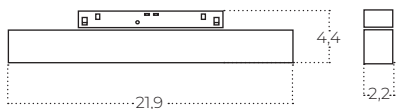

ALFA DALI SAGA TRACK MAGNETIC 12W CCT DIMM BK

Name	Alfa Dali Saga Track Magnetic 12W CCT DIM Bk
Power	12W
Light source	1 x LED integrated
Kelvins	3000-6000 K
Beam angle	120°
IP	IP20
Material	aluminium / PVC
Voltage	48V
Type of control	SYSTEM DALI - DIMM / CCT

Technical specification

Colour / new index no.

- black AZ6284