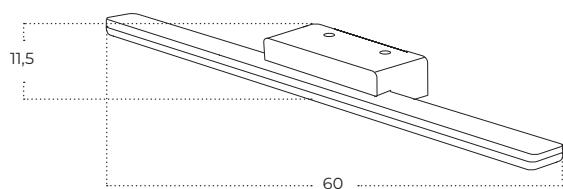

EPSILON IP44 BK

Epsilon 60 3000K
AZ3347

Epsilon 60 4000K
AZ3348

Epsilon 90 3000K
AZ3349

Epsilon 90 4000K
AZ3350

Technical information

Code	AZ3347	AZ3348	AZ3347	AZ3348
Color	● black	● black	● black	● black
Material	aluminium / PC	aluminium / PC	aluminium / PC	aluminium / PC
Light source	1 x LED integrated	1 x LED integrated	1 x LED integrated	1 x LED integrated
Power	18W	18W	27W	27W
Kelvins	3000K	4000K	3000K	4000K
Lumens	824lm	850lm	1351lm	1312lm
IP	IP44	IP44	IP44	IP44