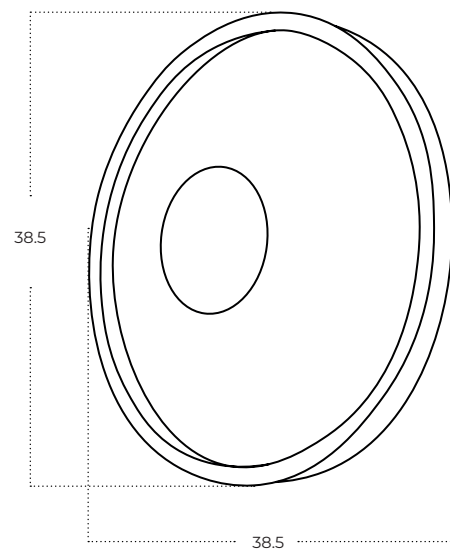

OWLEN

Owlen BK
AZ5617

Technical information

Code	AZ5617
Color	● black / iron green
Material	iron / acrylic / stone
Light source	1 x LED integrated
Power	SIDE 20W + FRONT 12W CE DRIVER
Kelvins	3100K
Lumens	4379lm