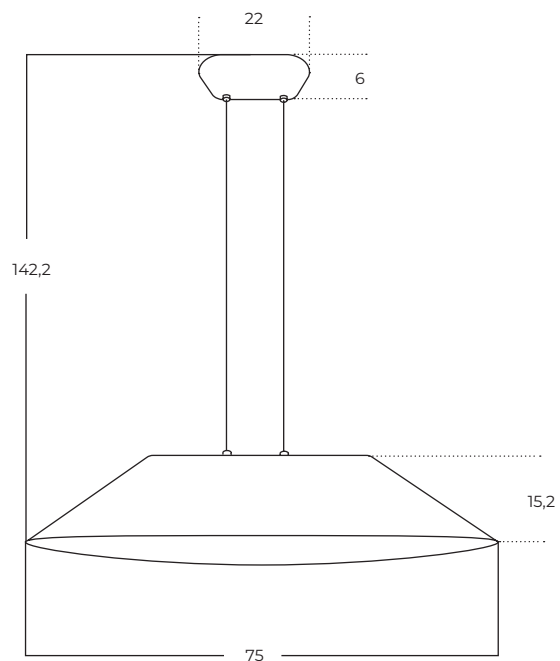

Technical information

	AZ5899	AZ5900
Code	AZ5899	AZ5900
Color	● beige	● black
Material	pet felt / aluminium	pet felt / aluminium
Light source	1 x LED integrated	1 x LED integrated
Power	12W	12W
Kelvins	3000K	3000K
Lumens	900lm	900lm
Others	Type of control: TRIAC DIMMER	Type of control: TRIAC DIMMER