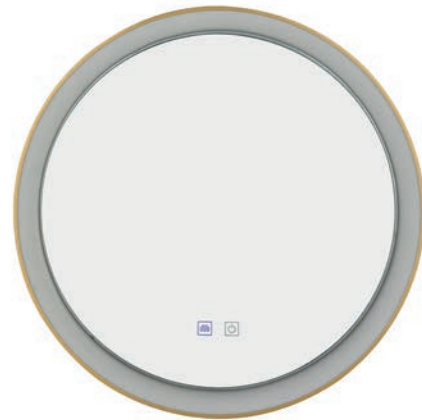

AQUA

SERGIO Mirror 60 HEATED CCT Switch

Sergio Mirror 60 HEATED CCT
Switch BK
AZ5819

Sergio Mirror 60 HEATED CCT
Switch GO
AZ5820

Technical information

Code	AZ5819	AZ5820
Color	● sand black	● brushed gold
Material	iron / aluminium / mirror / pvc	iron / aluminium / mirror / pvc
Light source	1 x LED integrated	1 x LED integrated
Power	40W	40W
Kelvins	3000 / 4000K	3000 / 4000K
Lumens	3200lm	3200lm
Others	Type of control: CCT SWITCH + TOUCH DIMMER	Type of control: CCT SWITCH + TOUCH DIMMER