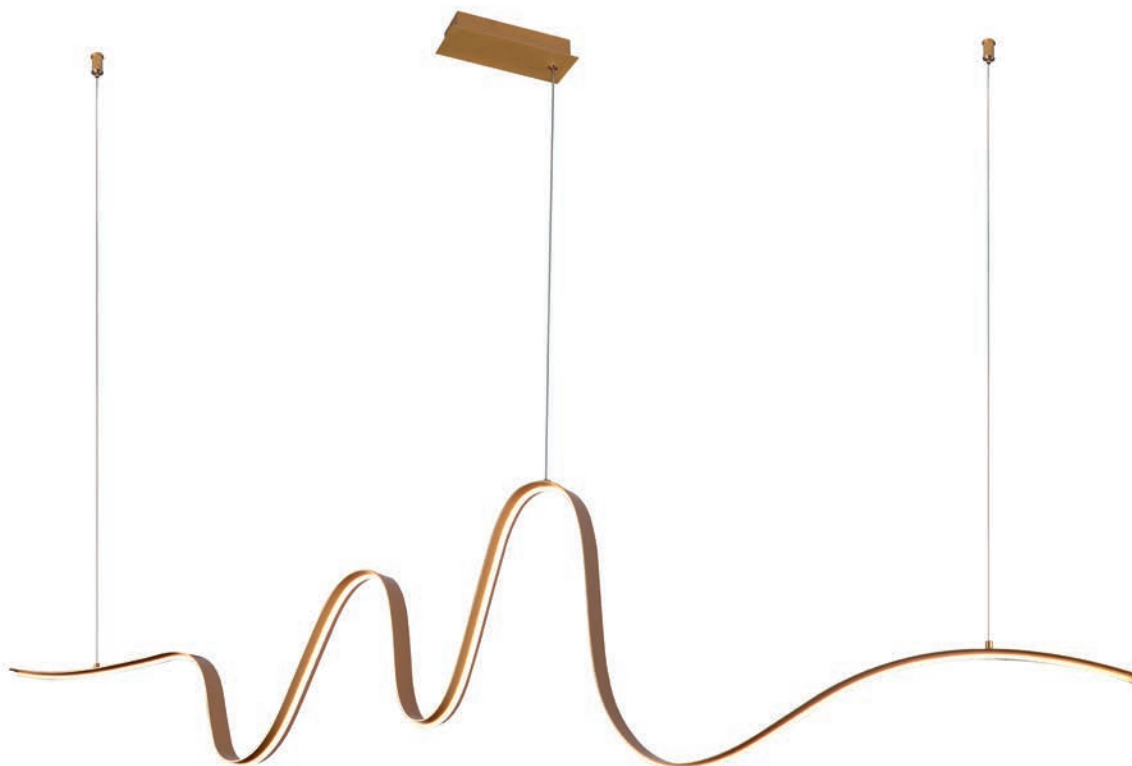

SIROCCO 3-Step DIMM

Sirocco 3-Step DIMM GO
AZ5781