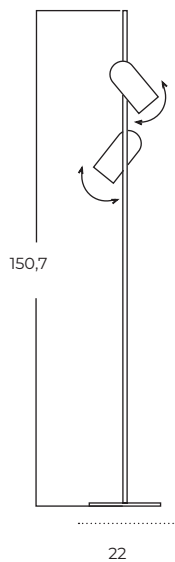

Vivi Floor 2 GO/BK
AZ5725

Vivi Top 2 BK/BK
AZ5728

Vivi Top 2 GO/BK
AZ5727

Technical information

Code	AZ5725	AZ5726	AZ5727	AZ5728
Color	● sand black / shiny gold	● sand black / sand black	● sand black / shiny gold	● sand black / sand black
Material	iron / aluminium	iron / aluminium	iron / aluminium	iron / aluminium
Light source	2 x GU10 (only LED)	2 x GU10 (only LED)	2 x GU10 (only LED)	2 x GU10 (only LED)
Power	max 10W	max 10W	max 10W	max 10W