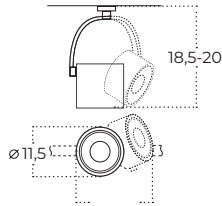

COSTA ARM

Technical specification

Name	COSTA ARM BK	COSTA ARM WH
IP	IP20	IP20
Material	aluminium	aluminium
Light source	1 x LED INTEGRATED	1 x LED INTEGRATED
Power	12W	12W
Kelvins	3000K	3000K
Lumens	1020lm	1020m
Tilt	90°	90°
Rotation	350°	350°

Colour / new index no.

○ white [AZ2703](#)

● black [AZ2702](#)