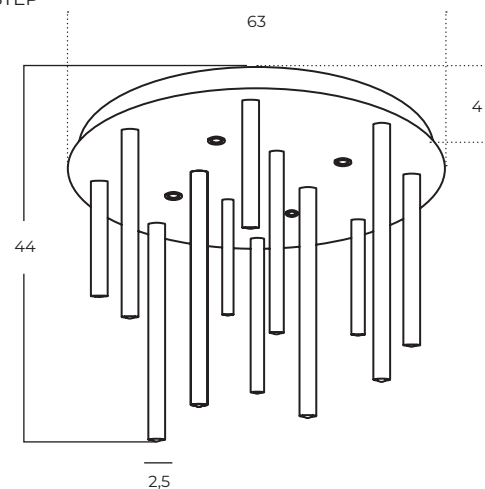

ILIOS 12 Top 3-Step DIMM

Ilios 5 Top 3-Step DIMM BK
AZ5750

Ilios 5 Top 3-Step DIMM WH
AZ5752

Ilios 5 Top 3-Step DIMM GO
AZ5751

Technical information

Code	AZ5753	AZ5754	AZ5755
Color	● sand black	● brushed gold	○ sand white
Material	iron / aluminium / acryl	iron / aluminium / acryl	iron / aluminium / acryl
Light source	12 x LED integrated 4 x LED integrated	12 x LED integrated 4 x LED integrated	12 x LED integrated 4 x LED integrated
Power	64W	64W	64W
Kelvins	3000K	3000K	3000K
Lumens	5120lm	5120lm	5120lm
Others	Type of control: 3-STEP DIMMER	Type of control: 3-STEP DIMMER	Type of control: 3-STEP DIMMER