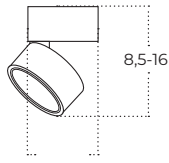

MONA 18W

Technical specification

Name	MONA 18W BK	MONA 18W BK
IP	IP20	IP20
Material	aluminium	aluminium
Light source	1 x LED INTEGRATED	1 x LED INTEGRATED
Power	18W	18W
Kelvins	3000K	3000K
Lumens	1500lm	1500m
Tilt	90°	90°
Rotation	350°	350°

Colour / new index no.

- ☐ white AZ4546
- ☒ black AZ4546