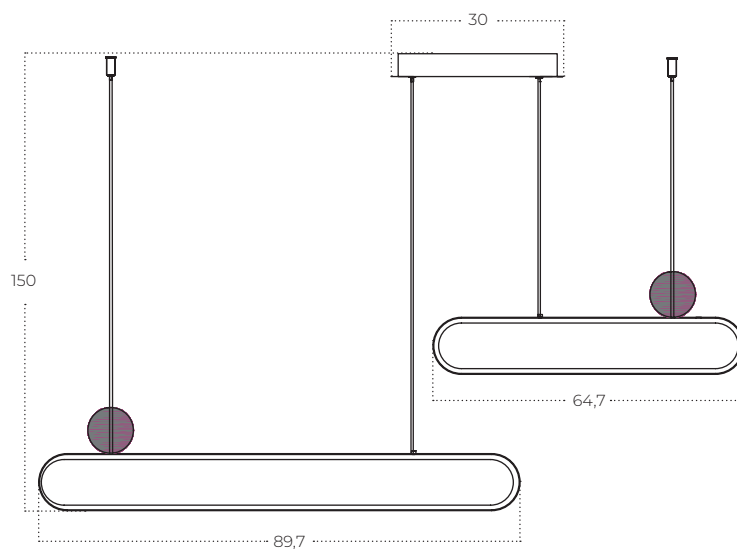

NIKODEMO V2 Pendant 3000K 3-Step DIMM

Nicodemo V2 Pendant
3000K 3-Step DIMM
AZ5780

Technical information

Code	AZ5780
Color	● painting gold
Material	iron / aluminium / pvc
Light source	2 x LED integrated
Power	60W
Kelvins	3000K
Lumens	4800lm
Others	Type of control: 3-STEP DIM-MER