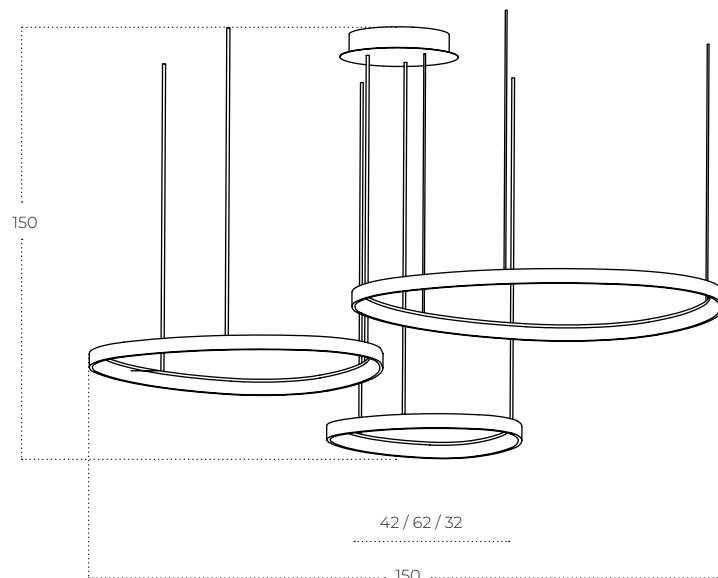

Technical information

Code	AZ5774
Color	● sand black
Material	iron / aluminium / pvc
Light source	3 x LED integrated
Power	170W
Kelvins	3000 / 3500 / 4000K
Lumens	13600lm
Others	Type of control: CCT SWITCH + 3-STEP DIMMER

Code	AZ5775
Color	● brushed gold
Material	iron / aluminium / pvc
Light source	3 x LED integrated
Power	170W
Kelvins	3000 / 3500 / 4000K
Lumens	13600lm
Others	Type of control: CCT SWITCH + 3-STEP DIMMER