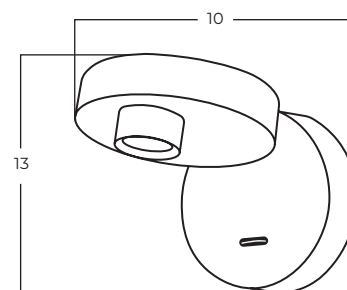

AZ5877 + AZ5955

ISEO

Iseo Wall BK
AZ5631

Iseo Arm Wall BK
AZ5632

Technical information

	AZ5631	AZ5632
Code	AZ5631	AZ5632
Color	● sand black	● sand black
Material	metal	metal
Light source	1 x LED integrated	1 x LED integrated
Power	3W	9W
Kelvins	3000K	3000K
Lumens	159lm	514lm