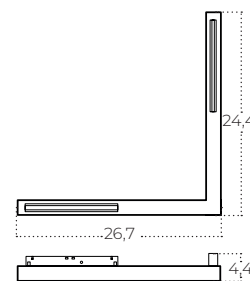

ALFA DALI SAGA TRACK MAGNETIC 24W CORNER A CCT DIMM BK

Name	Alfa DALI Saga Track Magnetic Corner A 24W CCT Switch DIM Bk
Power	24W
Light source	1 x LED integrated
Kelvins	3000 - 6000K
Beam angle	120°
IP	IP20
Material	aluminium / PVC
Voltage	48V
Type of control	SYSTEM DALI - DIMM / CCT

Technical specification

Colour / new index no.

- black AZ6288