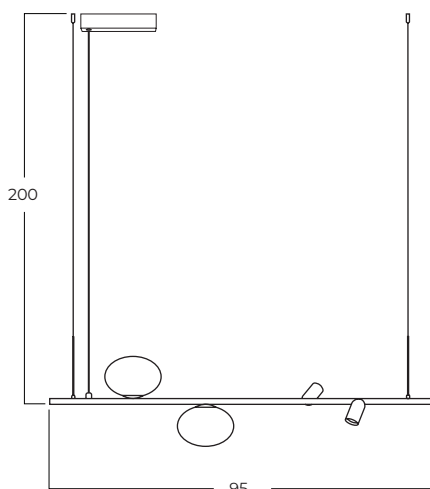

TRASIMENO

Trasimeno 95 BK
AZ5639

Trasimeno 120 BK
AZ5640

Trasimeno wall BK
AZ5641

Technical information

	AZ5639	AZ5640	AZ5641
Code	AZ5639	AZ5640	AZ5641
Color	● black	● black	● black
Material	metal / glass	metal / glass	metal / glass
Light source	2 x LED G9 2 x LED intergrated 10W, 3000K, 1282 lm	3 x LED G9 2 x LED intergrated 10W, 3000K, 1281 lm	1 x LED G9 1 x LED intergrated 2,9W, 3000K, 192 lm
Others	Type of control: on/off switch	Type of control: on/off switch	Type of control: on/off switch