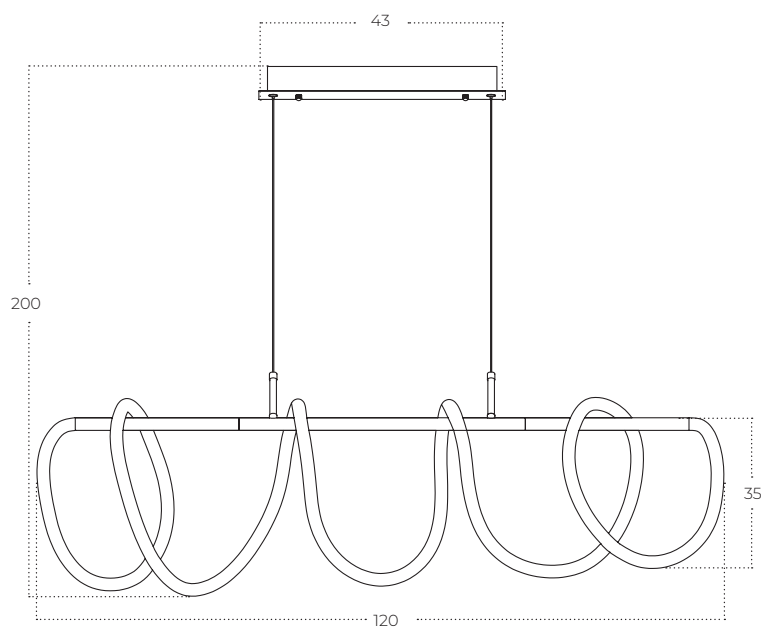

ZIGZAK

Zigzag BK
AZ5827

Technical information

Code	AZ5827
Color	● sand black
Material	iron / silicone
Light source	1 x LED integrated
Power	75W
Kelvins	3000K
Lumens	6000lm

NESTOR Top 20

Nestor Top 20 BRASS
AZ5828