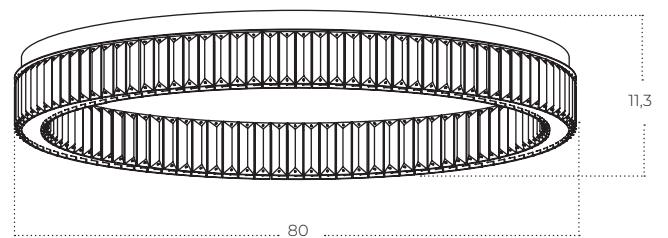

SPARK Top 80 DIMM

Spark Top 80 DIMM GO
AZ5786

Spark Top 80 DIMM CH
AZ5787

Technical information

Code	AZ5786	AZ5787
Color	● gold	○ chrome
Material	iron / glass	iron / glass
Light source	1 x LED integrated	1 x LED integrated
Power	72W	72W
Kelvins	3000K	3000K
Lumens	3600lm	3600lm
Others	Type of control: TRIAC DIMMER	Type of control: TRIAC DIMMER