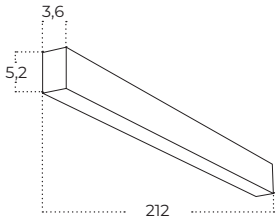

Technical specification

Colour / new index no.

- black AZ5657

LINELIO OPAL 212 CCT DIMM BK

Name	Linelio Opal 212 CCT DIMM
IP	IP20
Material	aluminium / pvc
Light source	1 x LED INTEGRATED
Power	60W
Kelvins	3000 / 4000 / 6500K
Lumens	4024lm
Beam angle	120°
CCT	SWITCH
Dimmable	YES