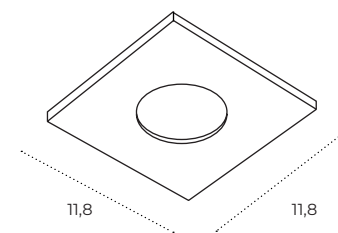

KANT IP44

Technical information

Code	AZ6049	AZ6050	AZ6051
Color	● sand white	○ sand white	● gold
Material	aluminium	aluminium	aluminium
Light source	1 x GU10	1 x GU10	1 x GU10
Power	18W	18W	27W
IP	IP44	IP44	IP44