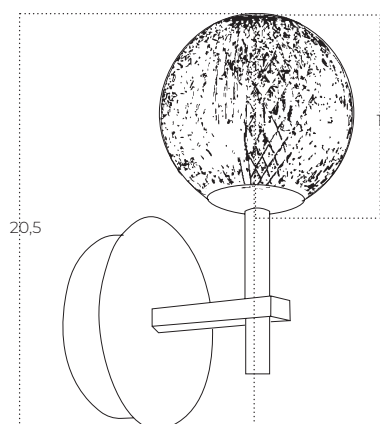

EDEM Wall

Edem Wall BK
AZ6013

Edem Wall GO
AZ6014

Technical information

Code	AZ6013	AZ6014
Color	● sand black / clear	● electric plating gold / clear
Material	mirror stainless steel / acryl	mirror stainless steel / acryl
Light source	1 x LED integrated	1 x LED integrated
Power	4,2W	4,2W
Kelvins	3000K	3000K
Lumens	336lm	336lm