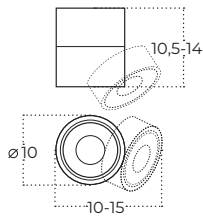

COSTA 3000/4000K

Technical specification

Name	COSTA	COSTA
IP	IP20	IP20
Material	aluminium	aluminium
Light source	1 x LED INTEGRATED	1 x LED INTEGRATED
Power	12W	12W
Kelvins	3000K	4000K
Lumens	1000lm	1100lm
Tilt	90°	90°
Rotation	350°	350°

Colour / new index no.

○ 3000K	white	AZ2856
● 3000K	black	AZ2857
○ 4000K	white	AZ4554
● 4000K	black	AZ4553

COSTA SPOT

Technical specification