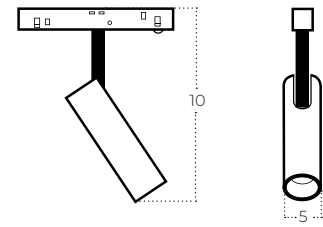

Technical specification

Colour / new index no.

- black AZ6287

ALFA DALI NIKO TRACK MAGNETIC 7W CCT SWITCH DIM BK

Name	Alfa Niko Track Magnetic 2line 7W CCT Switch DIM Bk
Power	7W
Light source	1 x LED integrated
Kelvins	3000 / 4000 / 6000K
Beam angle	24° / 38°
IP	IP20
Material	aluminium / PVC
Voltage	48V
Type of control	SYSTEM DALI - DIMM / CCT