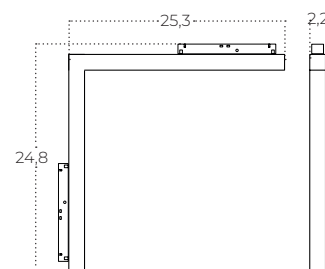

ALFA DALI SAGA TRACK MAGNETIC CORNER B 24W CCT SWITCH DIM BK

Name	Alfa DALI Saga Track Magnetic Corner B 24W CCT Switch DIM Bk
Power	24W
Light source	1 x LED integrated
Kelvins	3000 - 6000K
Beam angle	120°
IP	IP20
Material	aluminium / PVC
Voltage	48V
Type of control	SYSTEM DALI - DIMM / CCT

Technical specification

Colour / new index no.

- black AZ6289