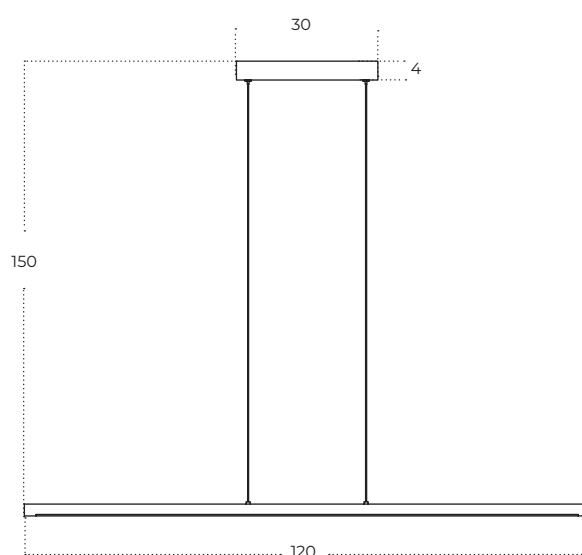

Technical information

Code	AZ5766	AZ5767
Color	● sand black	● anodized gold
Material	iron / aluminium / pvc	iron / aluminium / pvc
Light source	1 x LED integrated	1 x LED integrated
Power	21W	21W
Kelvins	3000K	3000K
Lumens	1680lm	1680lm
Others	Type of control: 3-STEP DIMMER	Type of control: 3-STEP DIMMER