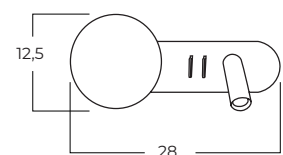

TRASIMENO

Trasimeno 95 BK
AZ5639

Trasimeno 120 BK
AZ5640

Trasimeno wall BK
AZ5641

Technical information

	AZ5639	AZ5640	AZ5641
Code	AZ5639	AZ5640	AZ5641
Color	● black	● black	● black
Material	metal / glass	metal / glass	metal / glass
Light source	2 x LED G9 2 x LED intergrated 10W, 3000K, 1282 lm	3 x LED G9 2 x LED intergrated 10W, 3000K, 1281 lm	1 x LED G9 1 x LED intergrated 2,9W, 3000K, 192 lm
Others	Type of control: on/off switch	Type of control: on/off switch	Type of control: on/off switch