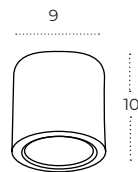

CONYON IP54 15W CCT Switch

Technical specification