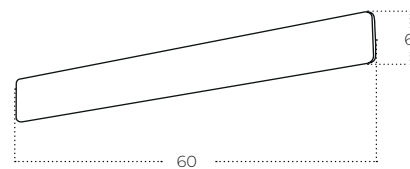

Technical information

Code	AZ5890	AZ5891	AZ5892
Color	○ sand white	○ sand white	○ sand white
Material	aluminium	aluminium	aluminium
Light source	2 x LED integrated	2 x LED integrated	2 x LED integrated
Power	20W	30W	40W
Kelvins	3000 / 4000K	3000 / 4000K	3000 / 4000K
Lumens	1600lm	2400lm	3200lm
Others	Type of control: CCT SWITCH	Type of control: CCT SWITCH	Type of control: CCT SWITCH