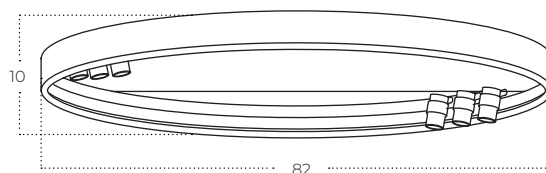

SERAFINO Top 60 3-Step DIMM

Serafino Top 60 3-Step DIMM
GO/BK
AZ5832

Serafino Top 80 3-Step DIMM
GO/BK
AZ5833

Technical information

Code	AZ5832	AZ5833
Color	● brushed gold / sand black	● brushed gold / sand black
Material	iron / aluminium / pvc	iron / aluminium / pvc
Light source	7 x LED integrated	7 x LED integrated
Power	34W	43W
Kelvins	3000K	3000K
Lumens	2720lm	3440lm
Others	Type of control: 3-STEP DIMMER	Type of control: 3-STEP DIMMER