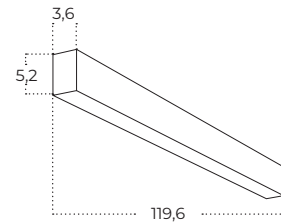

LINELIO OPAL 120 CCT DIMM BK

Name	Linelio Opal 120 CCT DIMM
IP	IP20
Material	aluminium / pvc
Light source	1 x LED INTEGRATED
Power	40W
Kelvins	3000 / 4000 / 6500K
Lumens	2700lm
Beam angle	120°
CCT	SWITCH
Dimmable	YES

Technical specification

Colour / new index no.

- black   AZ5657