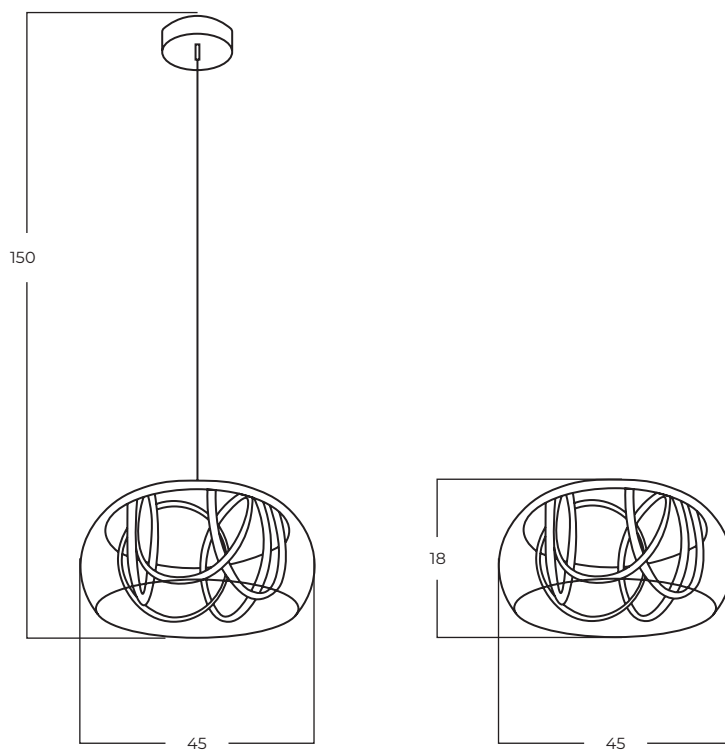

SUZANNE

Suzanne 45 Top/Pendant CL-BK
AZ6198

Technical information

Code	AZ6198
Color	● sand black / clear
Material	steel / aluminium / glass
Light source	LED integrated
Power	35W
Kelvins	3000K
Lumens	2800lm