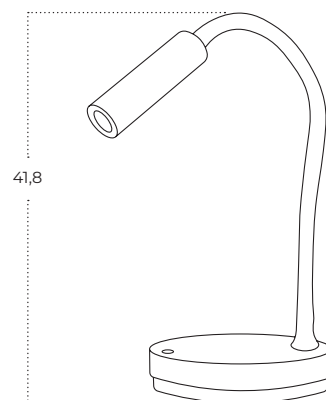

OLMO Table DIMM NFC Charger BK

Technical information

Code	AZ5912
Color	● sand black
Material	aluminium / pvc / gum
Light source	1 x LED integrated
Power	3W
Others	Type of control: ON / OFF + LONG DIMM SWITCH + NFC CHARGER