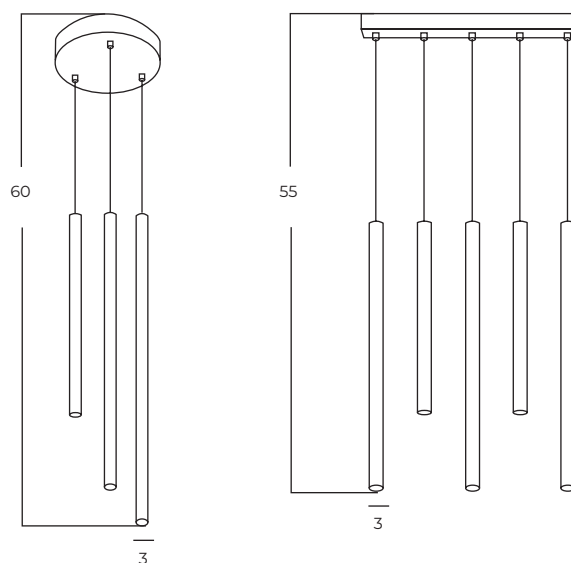

Technical information

Code	AZ6312	AZ6314
Color	● sand black	● sand black
Material	aluminium	aluminium
Light source	3 x LED integrated	5 x LED integrated
Power	15W	27W
Kelvins	3000K	3000K
Lumens	624lm	1007lm