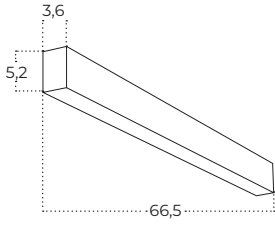

Colour / new index no.

- black AZ5666
- white AZ5667

Technical specification

LINELIO POINTS 67 CCT DIMM

Name	Linelio POINTS 67 CCT DIMM
IP	IP20
Material	aluminium / pvc
Light source	1 x LED INTEGRATED
Power	24W
Kelvins	3000 / 4000 / 6500K
Lumens	1572m
Beam angle	30°
CCT	SWITCH
Dimmable	YES