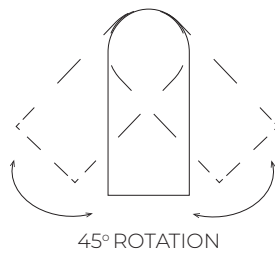

Vivi Floor 2 GO/BK
AZ5725

Vivi Top 2 BK/BK
AZ5728

Vivi Top 2 GO/BK
AZ5727

Technical information

Code	AZ5725	AZ5726	AZ5727	AZ5728
Color	● sand black / shiny gold	● sand black / sand black	● sand black / shiny gold	● sand black / sand black
Material	iron / aluminium	iron / aluminium	iron / aluminium	iron / aluminium
Light source	2 x GU10 (only LED)	2 x GU10 (only LED)	2 x GU10 (only LED)	2 x GU10 (only LED)
Power	max 10W	max 10W	max 10W	max 10W