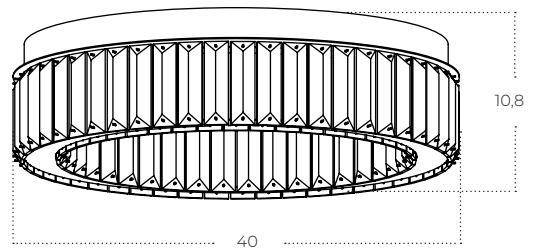

SPARK Top 40 DIMM

Spark Top 40 DIMM GO
AZ5782

Spark Top 40 DIMM CH
AZ5783

Technical information

Code	AZ5782	AZ5783
Color	● gold	○ chrome
Material	iron / glass	iron / glass
Light source	1 x LED integrated	1 x LED integrated
Power	30W	30W
Kelvins	3000K	3000K
Lumens	1680lm	1680lm
Others	Type of control: TRIAC DIMMER	Type of control: TRIAC DIMMER