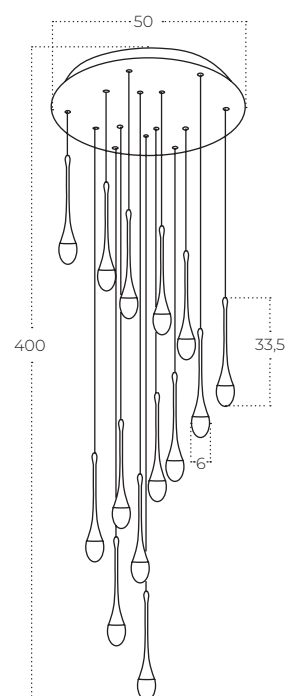

DALMA 14

Dalma 14 Round BK
AZ6011

Dalma 14 Round GO
AZ6012

Technical information

Code	AZ6011	AZ6012
Color	● sand black / clear	● electric plating gold / clear
Material	mirror stainless steel / acryl	mirror stainless steel / acryl
Light source	14 x LED integrated	14 x LED integrated
Power	56W	56W
Kelvins	3000K	3000K
Lumens	4480lm	4480lm