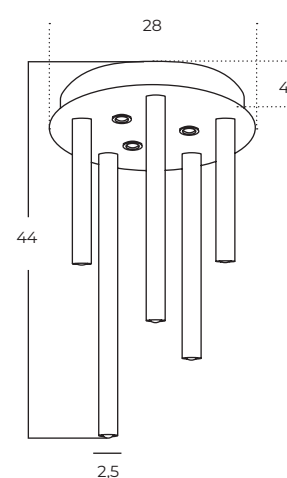

ILIOS 5 Top 3-Step DIMM

Ilios 5 Top 3-Step DIMM BK
AZ5750

Ilios 5 Top 3-Step DIMM GO
AZ5751

Ilios 5 Top 3-Step DIMM WH
AZ5752

Technical information

	AZ5750	AZ5751	AZ5752
Code	AZ5750	AZ5751	AZ5752
Color	● sand black	● brushed gold	○ sand white
Material	iron / aluminium / acryl	iron / aluminium / acryl	iron / aluminium / acryl
Light source	5 x LED integrated 3 x LED integrated	5 x LED integrated 3 x LED integrated	5 x LED integrated 3 x LED integrated
Power	32W	32W	32W
Kelvins	3000K	3000K	3000K
Lumens	2560lm	2560lm	2560lm
Others	Type of control: 3-STEP DIMMER	Type of control: 3-STEP DIMMER	Type of control: 3-STEP DIMMER