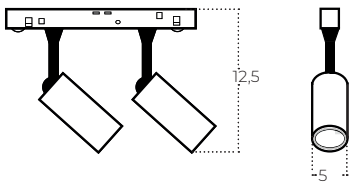

ALFA NIKO 2 TRACK MAGNETIC 2LINE 2X12W CCT SWITCH DIM BK

Name	Alfa Niko 2 Track Magnetic 2line 2x12W CCT Switch DIM Bk
Power	2 x 12W
Light source	2 x LED integrated
Kelvins	3000 / 4000 / 6000K
Beam angle	24°
IP	IP20
Material	aluminium / PVC
Voltage	48V
Type of control	CCT switch+DIMMER

Technical specification

Colour / new index no.

- black AZ6253