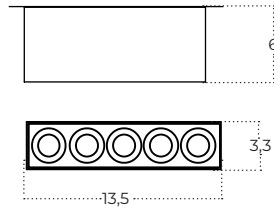

TETRIS 10 GIPS 20W CCT DIMM

Technical specification

Name	TETRIS 5 10W CCT DIMM WH	TETRIS 5 10W CCT DIMM BK
IP	IP20	IP20
Material	aluminium	aluminium
Light source	1 x LED INTEGRATED	1 x LED INTEGRATED
Power	10W	10W
Kelvins	3000 / 4000 / 6000K	3000 / 4000 / 6000K
Beam angle	45°	45°
CCT	YES	YES