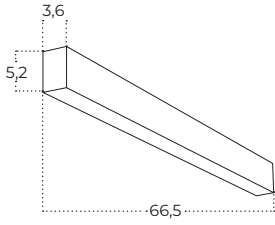

LINELIO OPAL 67 CCT DIMM BK

Name	Linelio Opal 67 CCT DIMM
IP	IP20
Material	aluminium / pvc
Light source	1 x LED INTEGRATED
Power	24W
Kelvins	3000 / 4000 / 6500K
Lumens	154lm
Beam angle	120°
CCT	SWITCH
Dimmable	YES