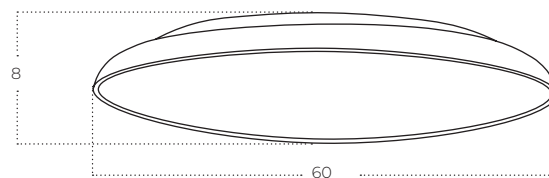

CLARA Top 60 CCT Switch DIMM

Clara Top 60 CCT Switch DIMM WH
AZ5803

Clara Top 60 CCT Switch DIMM BK
AZ5801

Clara Top 60 CCT Switch DIMM
CHABN
AZ5802

Technical information

	AZ5803	AZ5801	AZ5802
Code	AZ5803	AZ5801	AZ5802
Color	○ sand white	● sand black	● champagne ~ brown
Material	aluminium / pvc	aluminium / pvc	aluminium / pvc
Light source	1 x LED integrated	1 x LED integrated	1 x LED integrated
Power	50W	50W	50W
Kelvins	3000 / 4000 / 6500K	3000 / 4000 / 6500K	3000 / 4000 / 6500K
Lumens	4000lm	4000lm	4000lm
Others	Type of control: CCT SWITCH + TRIAC DIMMER	Type of control: CCT SWITCH + TRIAC DIMMER	Type of control: CCT SWITCH + TRIAC DIMMER