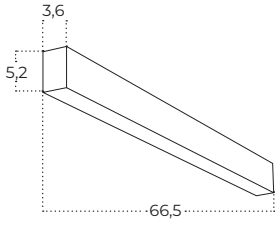

LINELIO MIX 67 CCT DIMM

Name	Linelio MIX 67 CCT DIMM
IP	IP20
Material	aluminium / pvc
Light source	1 x LED INTEGRATED
Power	24W
Kelvins	3000 / 4000 / 6500K
Lumens	1576lm
Beam angle	30° + 120°
CCT	SWITCH
Dimmable	YES

Colour / new index no.

- black AZ5660
- white AZ5661

Technical specification