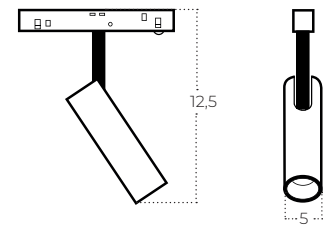

ALFA DALI NIKO TRACK MAGNETIC 12W CCT SWITCH DIM BK

Name	Alfa Niko Track Magnetic 2line 7W CCT Switch DIM Bk
Power	7W
Light source	1 x LED integrated
Kelvins	3000 / 4000 / 6000K
Beam angle	24° / 38°
IP	IP20
Material	aluminium / PVC
Voltage	48V
Type of control	SYSTEM DALI - DIMM / CCT

Technical specification

Colour / new index no.

- black AZ6291