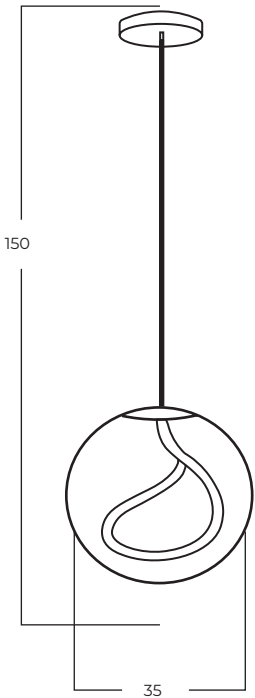

EDITH

Edith Pendant SMOKY
AZ6209

Technical information

Code	AZ6208	AZ6209	AZ6210
Color	○ clear / chrome	○ smoky / black chrome	● amber / bronze
Material	glass / acryl / aluminium	glass / acryl / aluminium	glass / acryl / aluminium
Light source	1 x LED integrated	1 x LED integrated	1 x LED integrated
Power	15W	15W	15W
Kelvins	3000K	3000K	3000K
Lumens	1200lm	1200lm	1200lm