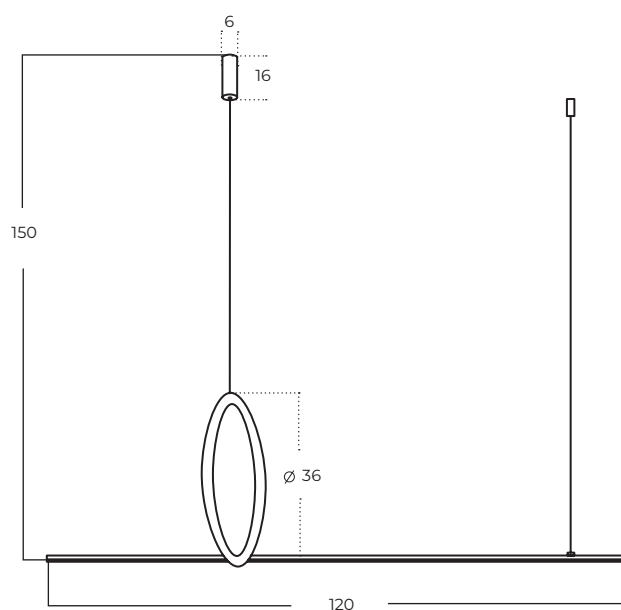

PELLE 3-Step DIMM

Pelle 3-Step DIMM BK
AZ5756

Pelle 3-Step DIMM GO
AZ5757

Technical information

Code	AZ5756	AZ5757
Color	● sand black	● painting gold
Material	iron / aluminium / pvc	iron / aluminium / pvc
Light source	1 x LED integrated	1 x LED integrated
Power	30W	30W
Kelvins	3000K	3000K
Lumens	2440lm	2400lm
Others	Type of control: 3-STEP DIMMER	Type of control: 3-STEP DIMMER