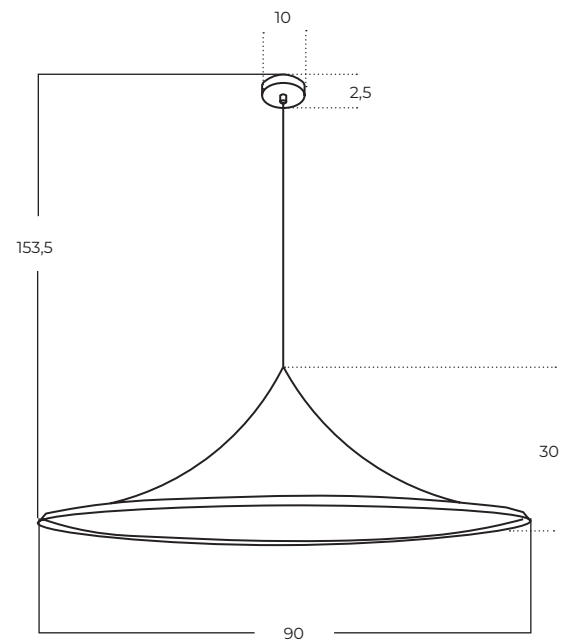

Technical information

Code	AZ5903	AZ5904
Color	○ white	● black
Material	aluminium	aluminium
Light source	1 x E27 (only LED)	1 x E27 (only LED)