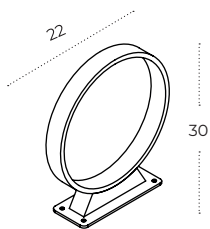

Colour / new index no.

- 3000K dark grey [AZ5709](#)
- 4000K dark grey [AZ5710](#)

SVERRE IP54 BK

Technical specification

Name	Sverre IP54 BK
Power	5W
Light source	1 x LED integrated
Kelvins	3000K
Lumens	359lm
Beam angle	120°
IP	IP54
Material	aluminium
Voltage	230V