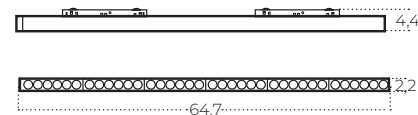

Technical specification

Colour / new index no.

- black AZ6241

ALFA KIRA TRACK MAGNETIC 2LINE 36W CCT SWITCH DIM BK

Name	Alfa Kira Track Magnetic 2line 36W CCT Switch DIM Bk
Power	36W
Light source	1 x LED integrated
Kelvins	3000 / 4000 / 6000K
Beam angle	120°
IP	IP20
Material	aluminium / PVC
Voltage	48V
Type of control	CCT switch+DIMMER