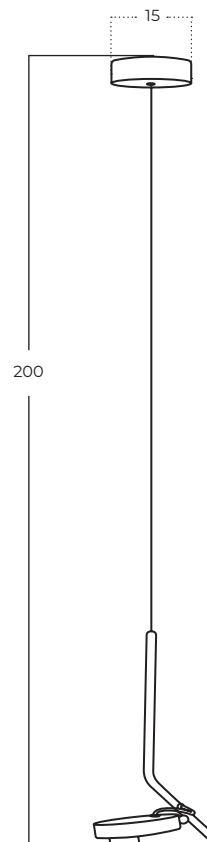

ISEO

Iseo Pendant BK
AZ5634

Technical information

Code	AZ5633
Color	● sand black
Material	metal
Light source	1 x LED integrated
Power	9W
Kelvins	3000K
Lumens	512lm

Code	AZ5634
Color	● sand black
Material	metal
Light source	1 x LED integrated
Power	7W
Kelvins	3000K
Lumens	407lm

Code	AZ5635
Color	● sand black
Material	metal
Light source	1 x LED integrated
Power	3W
Kelvins	3000K
Lumens	158lm