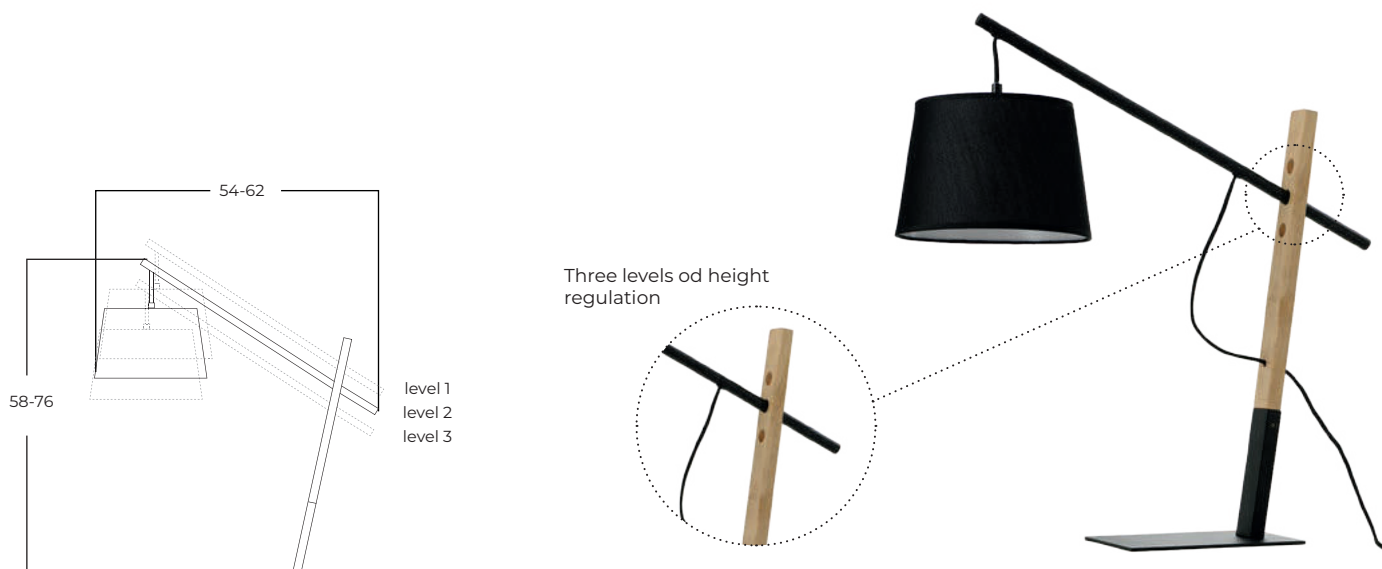

GARDA FLOOR

Code AZ5643
Color ● sand black / black linen
Material wood / metal / fabric
Light source 1 x E27

GARDA TABLE

Code AZ5644
Color ● sand black / black linen
Material wood / metal / fabric
Light source 1 x E27