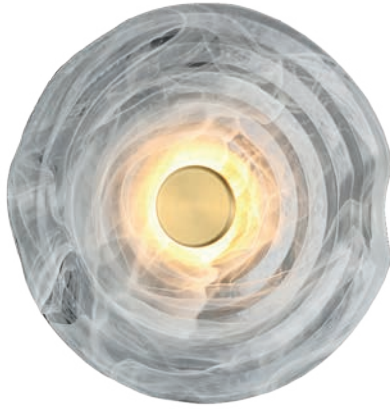

ZIGZAK

Zigzag BK
AZ5827

Technical information

Code	AZ5827
Color	● sand black
Material	iron / silicone
Light source	1 x LED integrated
Power	75W
Kelvins	3000K
Lumens	6000lm

NESTOR Top 20

Nestor Top 20 BRASS
AZ5828