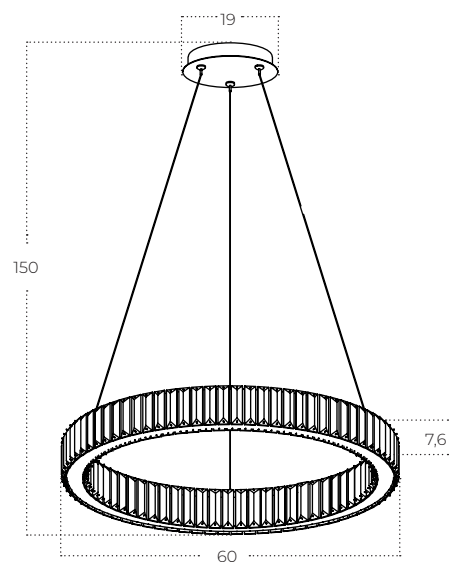

SPARK Pendant 60 DIMM

Spark Pendant 60 DIMM GO
AZ5788

Spark Pendant 60 DIMM CH
AZ5789

Technical information

Code	AZ5788	AZ5789
Color	● gold	○ chrome
Material	iron / glass	iron / glass
Light source	1 x LED integrated	1 x LED integrated
Power	30W	30W
Kelvins	3000K	3000K
Lumens	2560lm	2560lm
Others	Type of control: TRIAC DIMMER	Type of control: TRIAC DIMMER