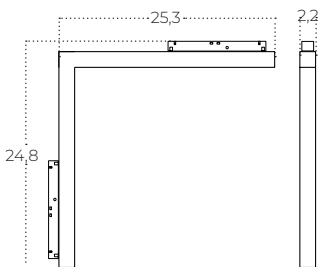

ALFA SAGA TRACK MAGNETIC 2LINE CORNER B 24W CCT SWITCH DIM BK

Name	Alfa Saga Track Magnetic 2line Corner B 24W CCT Switch DIM Bk
Power	24W
Light source	1 x LED integrated
Kelvins	3000 / 4000 / 6000K
Beam angle	120°
IP	IP20
Material	aluminium / PVC
Voltage	48V
Type of control	CCT switch+DIMMER + PHASE switch

Technical specification

Colour / new index no.

- black   AZ6245