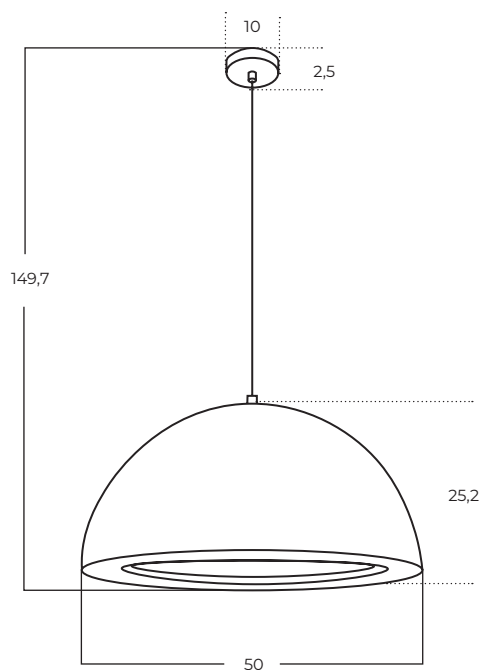

RENE

Rene COFFEE
AZ5901

Rene BEIGE
AZ5902

Technical information

Code	AZ5901	AZ5902
Color	● coffee	● beige
Material	aluminium / acryl	aluminium / acryl
Light source	3 x E27 (only LED)	3 x E27 (only LED)

KELDAN