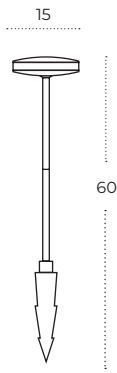

ALVA 60 IP54

Technical specification

Name	Alva 60 IP54 DGR
Power	12W
Light source	1 x LED integrated
Kelvins	3000K
Lumens	646lm
Beam angle	120°
IP	IP54
Material	aluminium / pvc
Voltage	230V

Colour / new index no.

- dark grey AZ5705

ALVA 610 IP54

Technical specification