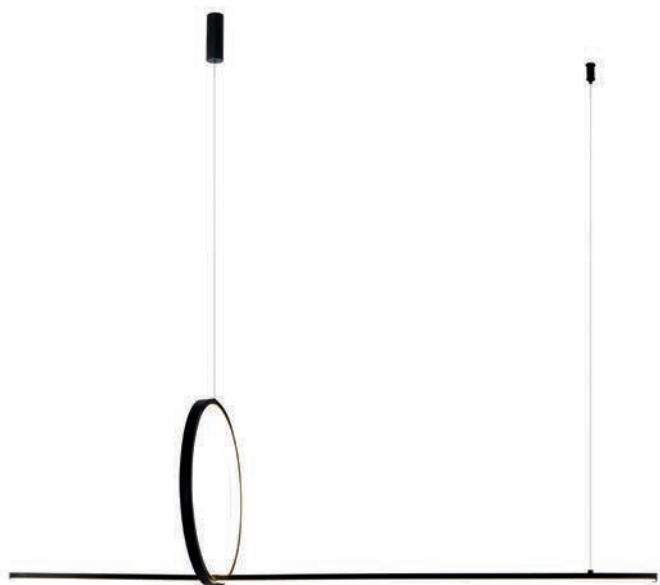

PELLE 3-Step DIMM

Pelle 3-Step DIMM BK
AZ5756