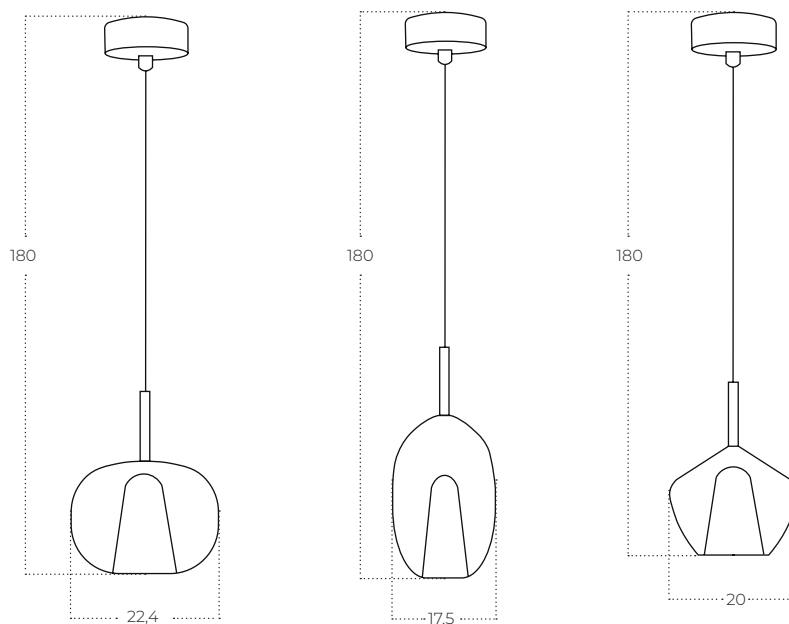

Technical information

Code **AZ6271**
Color ○ sand white / clear
Material aluminium / glass
Light source 1 x E27 (only LED)

Code **AZ6272**
Color ○ sand white / clear
Material aluminium / glass
Light source 1 x E27 (only LED)

Code **AZ6294**
Color ○ sand white / clear
Material aluminium / glass
Light source 1 x E27 (only LED)