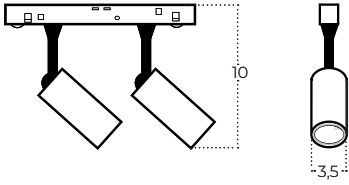

Technical specification

Colour / new index no.

- black AZ6251

ALFA NIKO 2 TRACK MAGNETIC 2LINE 2X7W CCT SWITCH DIM BK

Name	Alfa Niko 2 Track Magnetic 2line 2x7W CCT Switch DIM Bk
Power	2 x 7W
Light source	2 x LED integrated
Kelvins	3000 / 4000 / 6000K
Beam angle	24°
IP	IP20
Material	aluminium / PVC
Voltage	48V
Type of control	CCT switch+DIMMER