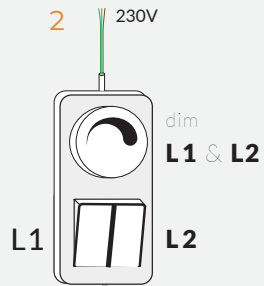

Option 2

- Turning on/off ONLY LINE-1
- Turning on/off ONLY LINE-2
- Dimable L1 & L2 – Together

Option 3

- (Together Dimable&Turning);
- L1 & L2 Turning ON/OFF
 - Dimable L1 & L2 – Together

Option 4

- ONLY Turning;
- Turning on/off ONLY LINE-1
 - Turning on/off ONLY LINE-2