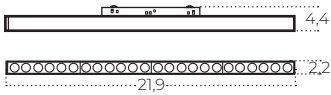

Technical specification

Colour / new index no.

● black AZ6239

ALFA KIRA TRACK MAGNETIC 2LINE 12W CCT SWITCH DIM BK

Name	Alfa Kira Track Magnetic 2line 12W CCT Switch DIM Bk
Power	12W
Light source	1 x LED integrated
Kelvins	3000 / 4000 / 6000K
Beam angle	120°
IP	IP20
Material	aluminium / PVC
Voltage	48V
Type of control	CCT switch+DIMMER