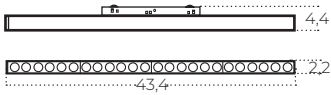

ALFA KIRA TRACK MAGNETIC 2LINE 24W CCT SWITCH DIM BK

Name	Alfa Kira Track Magnetic 2line 24W CCT Switch DIM Bk
Power	24W
Light source	1 x LED integrated
Kelvins	3000 / 4000 / 6000K
Beam angle	120°
IP	IP20
Material	aluminium / PVC
Voltage	48V
Type of control	CCT switch+DIMMER

Technical specification

Colour / new index no.

- black AZ6241