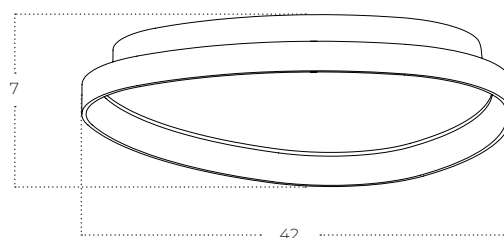

AMANDA Top 40 CCT Switch 3-Step DIMM

Amanda Top 40 CCT Switch 3-Step
DIMM BK
AZ5768

Amanda Top 40 CCT Switch 3-Step
DIMM WH
AZ5769

Amanda Top 40 CCT Switch 3-Step
DIMM GO
AZ5770

Technical information

	AZ5768	AZ5769	AZ5770
Code	AZ5768	AZ5769	AZ5770
Color	● sand black	○ sand white	● brushed gold
Material	iron / aluminium / pvc	iron / aluminium / pvc	iron / aluminium / pvc
Light source	1 x LED integrated	1 x LED integrated	1 x LED integrated
Power	35W	55W	70W
Kelvins	3000 / 3500 / 4000K	3000 / 3500 / 4000K	3000 / 3500 / 4000K
Others	Type of control: CCT SWITCH + 3-STEP DIMMER	Type of control: CCT SWITCH + 3-STEP DIMMER	Type of control: CCT SWITCH + 3-STEP DIMMER