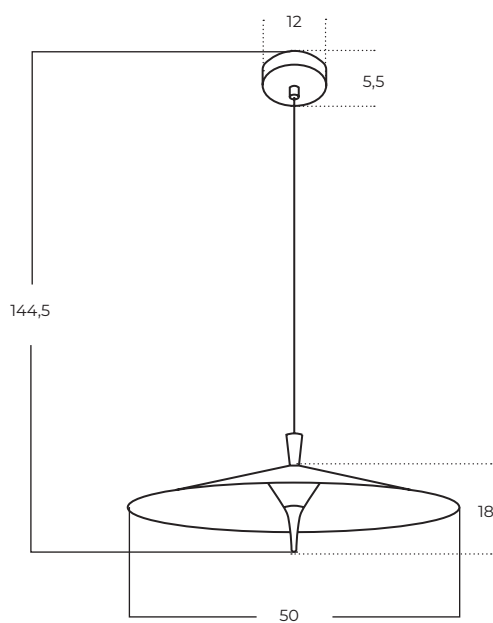

STIG

Stig BK
AZ5905

Technical information

Code	AZ5905
Color	● black
Material	aluminium
Light source	1 x LED integrated
Power	12W
Kelvins	3000K
Lumens	950lm
Others	Type of control: TRIAC DIMMER

VIVI

Vivi Floor 2 BK/BK
AZ5726