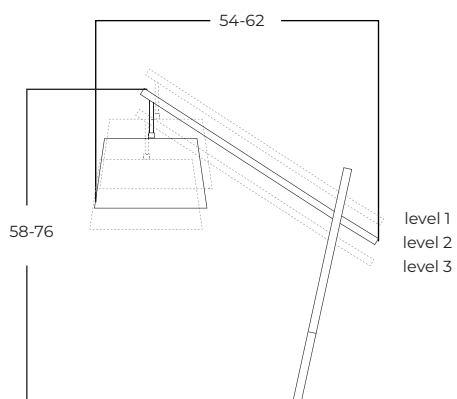

GARDA TABLE

Code AZ5644
Color ● sand black / black linen
Material wood / metal / fabric
Light source 1 x E27