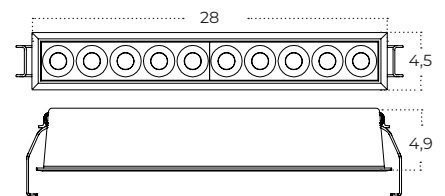

Name	TETRIS 10 GIPS 20W CCT DIMM WH	TETRIS 10 GIPS 20W CCT DIMM BK
IP	IP20	IP20
Material	aluminium	aluminium
Light source	1 x LED INTEGRATED	1 x LED INTEGRATED
Power	20W	20W
Kelvins	3000 / 4000 / 6000K	3000 / 4000 / 6000K
Beam angle	45°	45°
CCT	YES	YES

Colour / new index no.

- black [AZ6278](#)
- white [AZ6277](#)