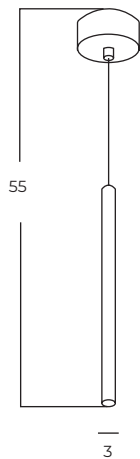

Technical information

Code	AZ6260	AZ6262	AZ6264	AZ6310
Color	● sand black	○ sand white	● sand black	○ sand white
Material	aluminium	aluminium	aluminium	aluminium
Light source	1 x LED integrated	1 x LED integrated	1 x LED integrated	1 x LED integrated
Power	8W	8W	8W	8W
Kelvins	3000K	3000K	3000K	3000K
Lumens	439lm	444lm	439lm	444lm