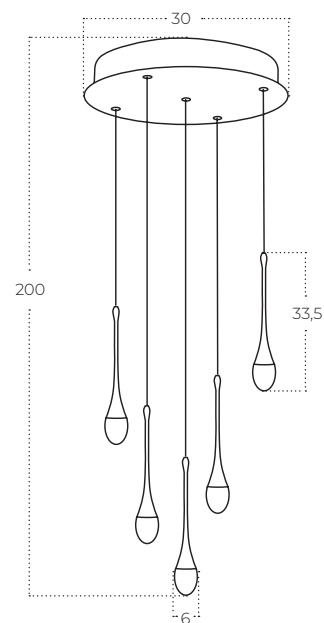

DALMA 5

Dalma 5 Round BK
AZ6007

Dalma 5 Round GO
AZ6008

Technical information

Code	AZ6007	AZ6008
Color	● sand black / clear	● electric plating gold / clear
Material	mirror stainless steel / acryl	mirror stainless steel / acryl
Light source	5 x LED integrated	5 x LED integrated
Power	28W	28W
Kelvins	3000K	3000K
Lumens	2240lm	2240lm