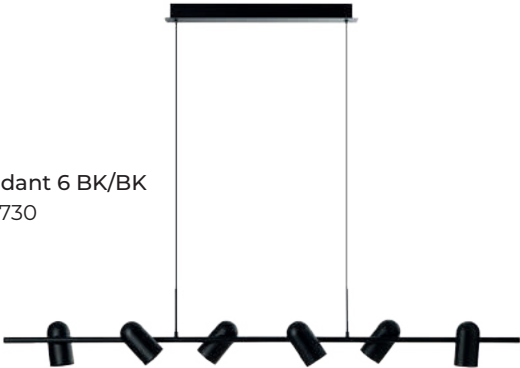

Pendant 6 GO/BK
AZ5729

VIVI

Pendant 6 BK/BK
AZ5730