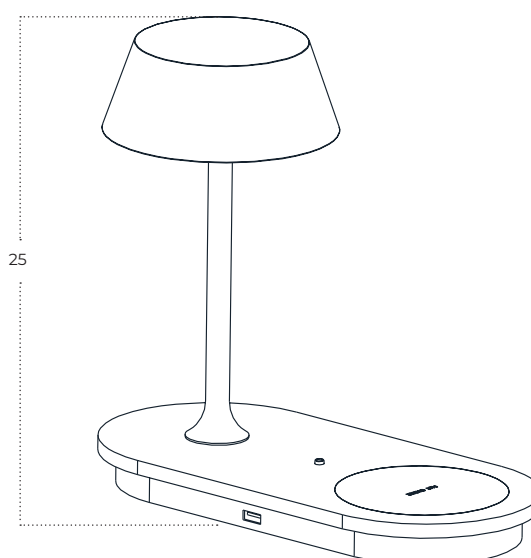

FINO Table DIMM NFC Charger BK

Fino Table DIMM NFC Charger BK
AZ5913

Technical information

Code	AZ5910
Color	● sand black
Material	aluminium
Light source	1 x LED integrated
Power	6W
Others	Type of control: USB + NFC CHARGER