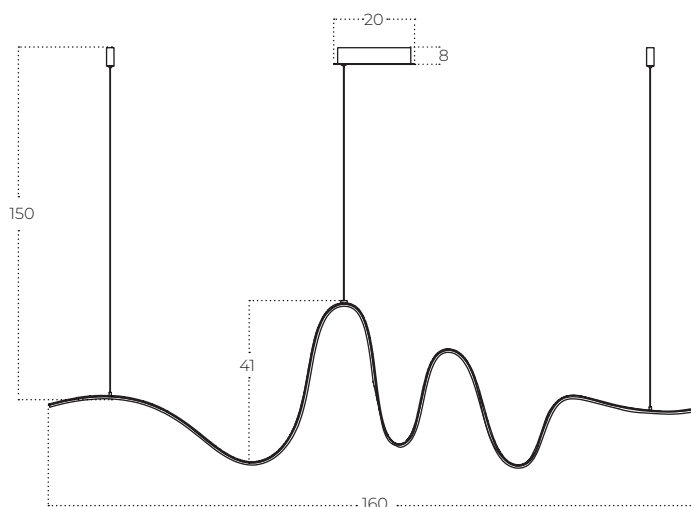

SIROCCO 3-Step DIMM

Sirocco 3-Step DIMM GO
AZ5781

Technical information

Code	AZ5781
Color	● painting gold
Material	aluminium / pvc
Light source	1 x LED integrated
Power	34W
Kelvins	3000K
Lumens	2720lm
Others	Type of control: 3-STEP DIM-MER