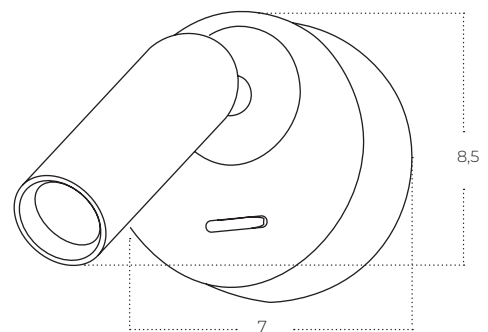

LUGANO ROUND Wall

Lugano Round Wall WH
AZ5627

Lugano Round Wall BK
AZ5628

Technical information

Code	AZ5625	AZ5626
Color	○ sand white	● sand black
Material	metal	metal
Light source	1 x LED integrated	1 x LED integrated
Power	3W	3W
Kelvins	3000K	3000K
Lumens	213lm	205lm