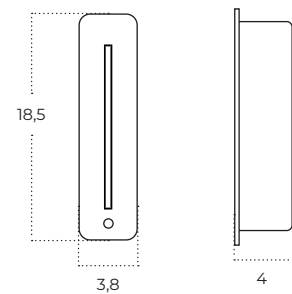

Name	Erin IP54 Sensor WH	Erin IP54 Sensor BK
Power	3W	3W
Light source	1 x LED integrated	1 x LED integrated
Kelvins	3100K	3100K
Lumens	10,5lm	10,5lm
IP	IP54	IP54
Material	aluminium	aluminium
Voltage	230V	230V
Type of control	MOTION SENSOR	MOTION SENSOR

Colour / new index no.

- black AZ6081
- white AZ6079