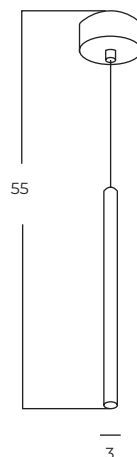

Technical information

	AZ6261	AZ6263	AZ6309	AZ6311
Code	AZ6261	AZ6263	AZ6309	AZ6311
Color	● sand black	○ sand white	● sand black	○ sand white
Material	aluminium	aluminium	aluminium	aluminium
Light source	1 x LED integrated	1 x LED integrated	1 x LED integrated	1 x LED integrated
Power	8W	8W	8W	8W
Kelvins	4000K	4000K	4000K	4000K
Lumens	439lm	444lm	439lm	444lm