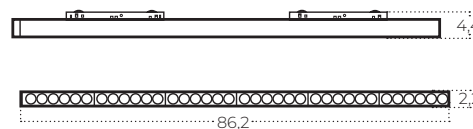

ALFA KIRA TRACK MAGNETIC 2LINE 48W CCT SWITCH DIM BK

Name	Alfa Kira Track Magnetic 2line 48W CCT Switch DIM Bk
Power	48W
Light source	1 x LED integrated
Kelvins	3000 / 4000 / 6000K
Beam angle	120°
IP	IP20
Material	aluminium / PVC
Voltage	48V
Type of control	CCT switch+DIMMER

Technical specification

Colour / new index no.

- black AZ6243