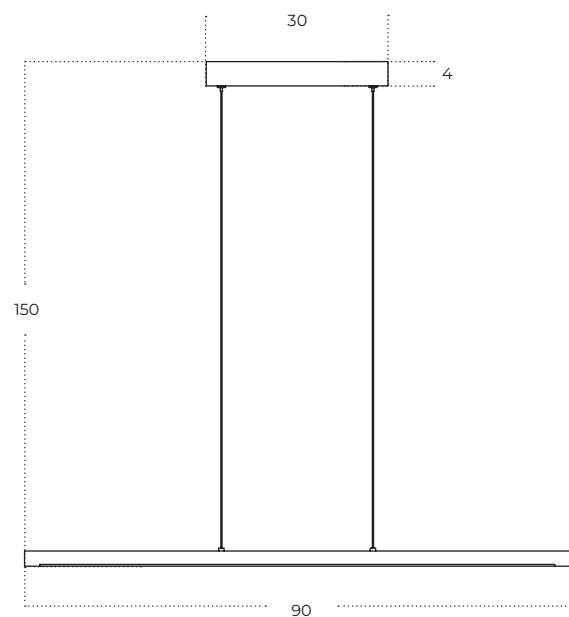

ALAMO Pendant 90 3-Step DIMM

Technical information

	AZ5764	AZ5765
Code	AZ5764	AZ5765
Color	● sand black	● anodized gold
Material	iron / aluminium / pvc	iron / aluminium / pvc
Light source	1 x LED integrated	1 x LED integrated
Power	16W	16W
Kelvins	3000K	3000K
Lumens	1280lm	1280lm
Others	Type of control: 3-STEP DIMMER	Type of control: 3-STEP DIMMER