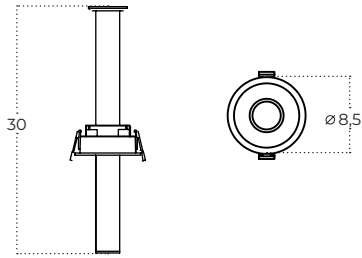

MILIS DIMM

Technical specification

Name	MILIS DIMM BK	MILIS DIMM WH
IP	IP20	IP20
Material	aluminium	aluminium
Light source	1 x LED INTEGRATED	1 x LED INTEGRATED
Power	7W	7W
Kelvins	3230K	3230K
Lumens	326lm	326lm
Beam angle	12° - 50°	12° - 50°
CCT	N/A	N/A
Dimmable	YES	YES
Tilt	30°	30°
Rotation	360°	360°

Colour / new index no.

- black AZ6084
- white AZ6085