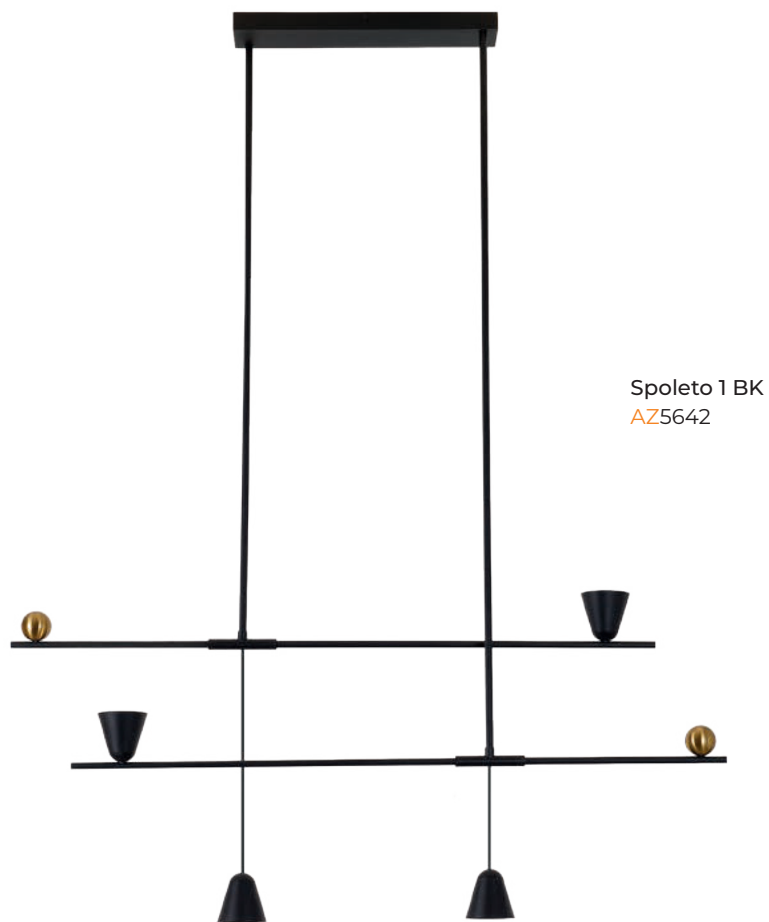

SPOLETO

Technical information

Code	AZ5642
Color	● black
Material	metal
Light source	6 x LED intergrated
Power	25W
Kelvins	3000K
Lumens	1397lm