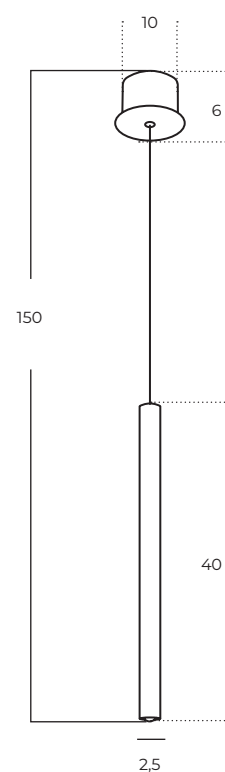

Technical information

Code	AZ5741	AZ5742	AZ5743
Color	● sand black	● brushed gold	○ sand white
Material	iron / aluminium / acryl	iron / aluminium / acryl	iron / aluminium / acryl
Light source	1 x LED integrated	1 x LED integrated	1 x LED integrated
Power	4W	4W	4W
Kelvins	3000K	3000K	3000K
Lumens	320lm	320lm	320lm