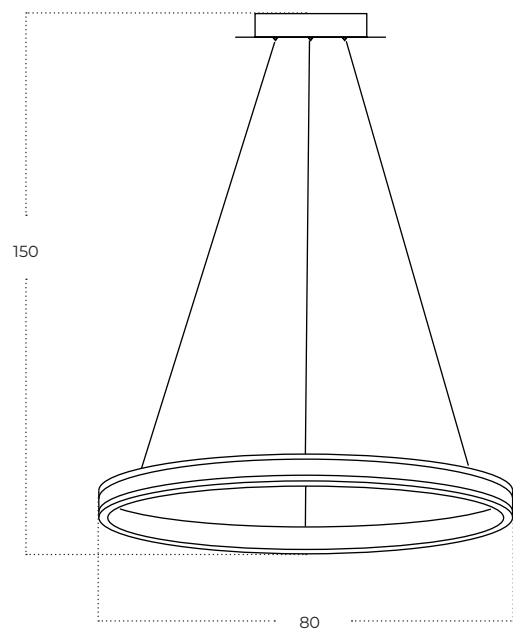

RIO

Technical information

Code	AZ5778
Color	● sand black / gold
Material	iron / aluminium / leather / pvc
Light source	1 x LED integrated
Power	54W
Kelvins	3000K
Lumens	4320lm
Others	Type of control: 3-STEP TRIAC DIMMER