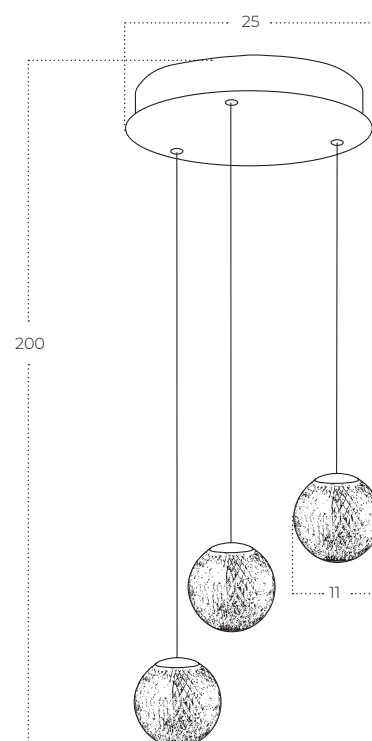

EDEM 3

Edem 3 Round BK
AZ6019

Edem 3 Round GO
AZ6020

Technical information

Code	AZ6019	AZ6020
Color	● sand black / clear	● electric plating gold / clear
Material	mirror stainless steel / acryl	mirror stainless steel / acryl
Light source	3 x LED integrated	3 x LED integrated
Power	21W	21W
Kelvins	3000K	3000K
Lumens	1680lm	1680lm