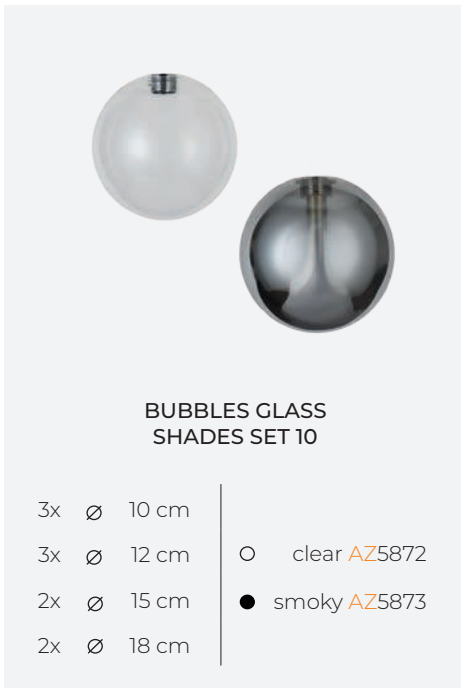

BUBBLES 1

BUBBLES
LAMPBODY

BUBBLES LAMPBODY 1

- black | AZ5918
- gold | AZ5854
- white | AZ5953

BUBBLES
SHADES

BUBBLES GLASS SHADE
CLEAR

- ∅ 12 cm | AZ5955
- ∅ 15 cm | AZ5884
- ∅ 18 cm | AZ5958

BUBBLES GLASS SHADE
SMOKY

- ∅ 12 cm | AZ5956
- ∅ 15 cm | AZ5885
- ∅ 18 cm | AZ5959

BUBBLES
LAMPBODY + SHADE

BUBBLES LAMPBODY 1 + GLASS
SHADE

BUBBLES 1 EXAMPLE SETS

AZ5918 + AZ5955

AZ5918 + AZ5884

AZ5918 + AZ5958

AZ5953 + AZ5956

AZ5953 + AZ5885

AZ5953 + AZ5959

AZ5953 + AZ5955

AZ5953 + AZ5884

AZ5953 + AZ5958

BUBBLES

BUBBLES LAMPBODY

BUBBLES LAMPBODY ROUND 10

- black | AZ5869
- gold | AZ5870
- white | AZ5871

BUBBLES SHADES

BUBBLES GLASS SHADES SET 10

- 3x ∅ 10 cm
- 3x ∅ 12 cm
- 2x ∅ 15 cm
- 2x ∅ 18 cm
- clear AZ5872
- smoky AZ5873

BUBBLES LAMPBODY + SHADE

BUBBLES LAMPBODY ROUND 10 +GLASS SHADES SET 10