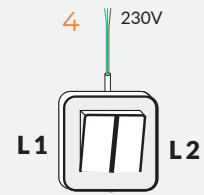

Option 2

- Turning on/off ONLY LINE-1
- Turning on/off ONLY LINE-2
- Dimable L1 & L2 – Together

Option 3

- (Together Dimable&Turning);
- L1 & L2 Turning ON/OFF
 - Dimable L1 & L2 – Together

Option 4

- ONLY Turning;
- Turning on/off ONLY LINE-1
 - Turning on/off ONLY LINE-2