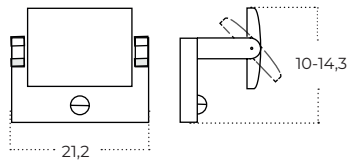

Colour / new index no.

- dark grey AZ5706

DURANTE IP54 4000K BK

Technical specification

Name	Durante IP54 4000K BK
Power	21W
Light source	1 x LED integrated
Kelvins	4000K
Lumens	1418lm
Beam angle	120°
IP	IP54
Material	aluminium / pvc
Voltage	230V