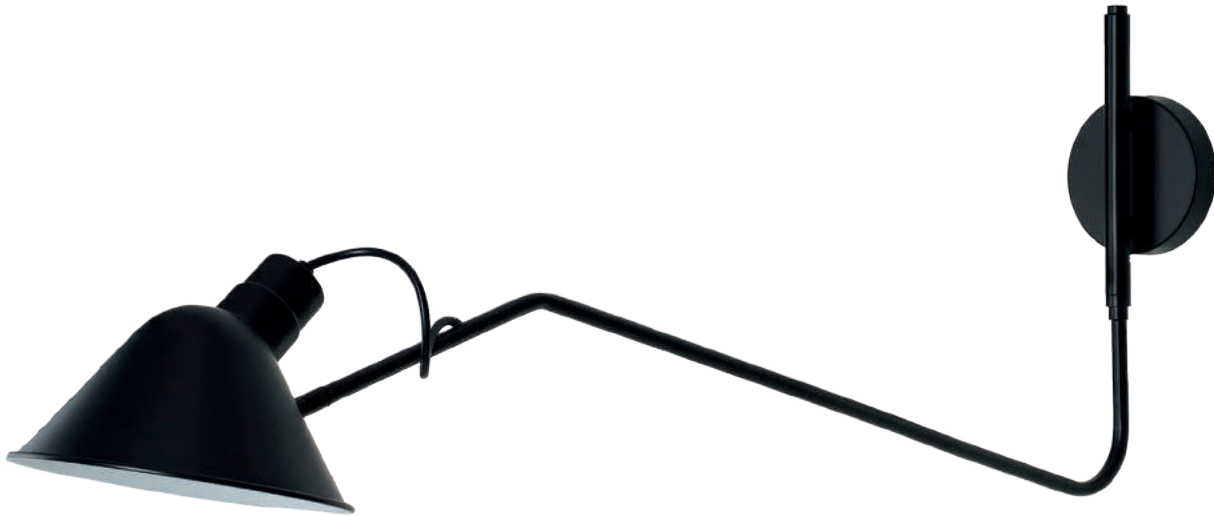

DRAGO

Drago
AZ5619