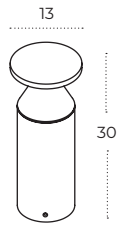

ELIAS 30 IP65

Technical specification

Name	Elias 30 IP65 3000K DGR	Elias 30 IP65 4000K DGR
Power	13W	13W
Light source	1 x LED integrated	1 x LED integrated
Kelvins	3000K	4000K
Lumens	668lm	694lm
Beam angle	120°	120°
IP	IP65	IP65
Material	aluminium	aluminium
Voltage	230V	230V

Colour / new index no.

- 3000K dark grey [AZ5707](#)
- 4000K dark grey [AZ5708](#)