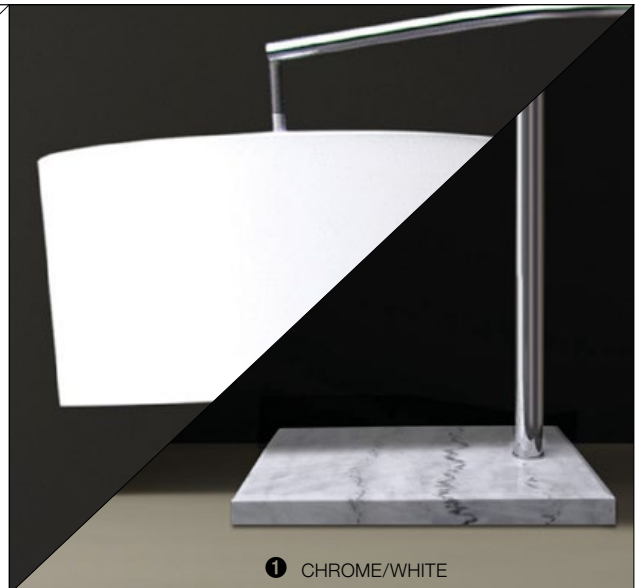

① CHROME/WHITE