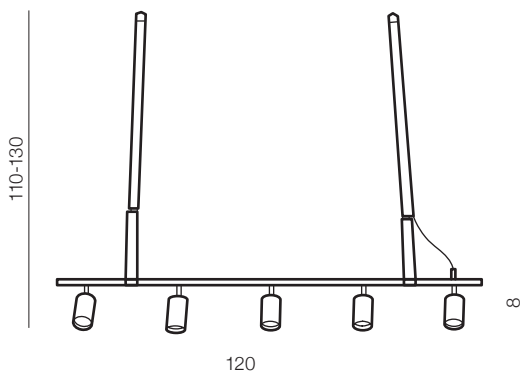

Biram

AZ2638 (black/chrome)

5x GU10 Max 33W

metal