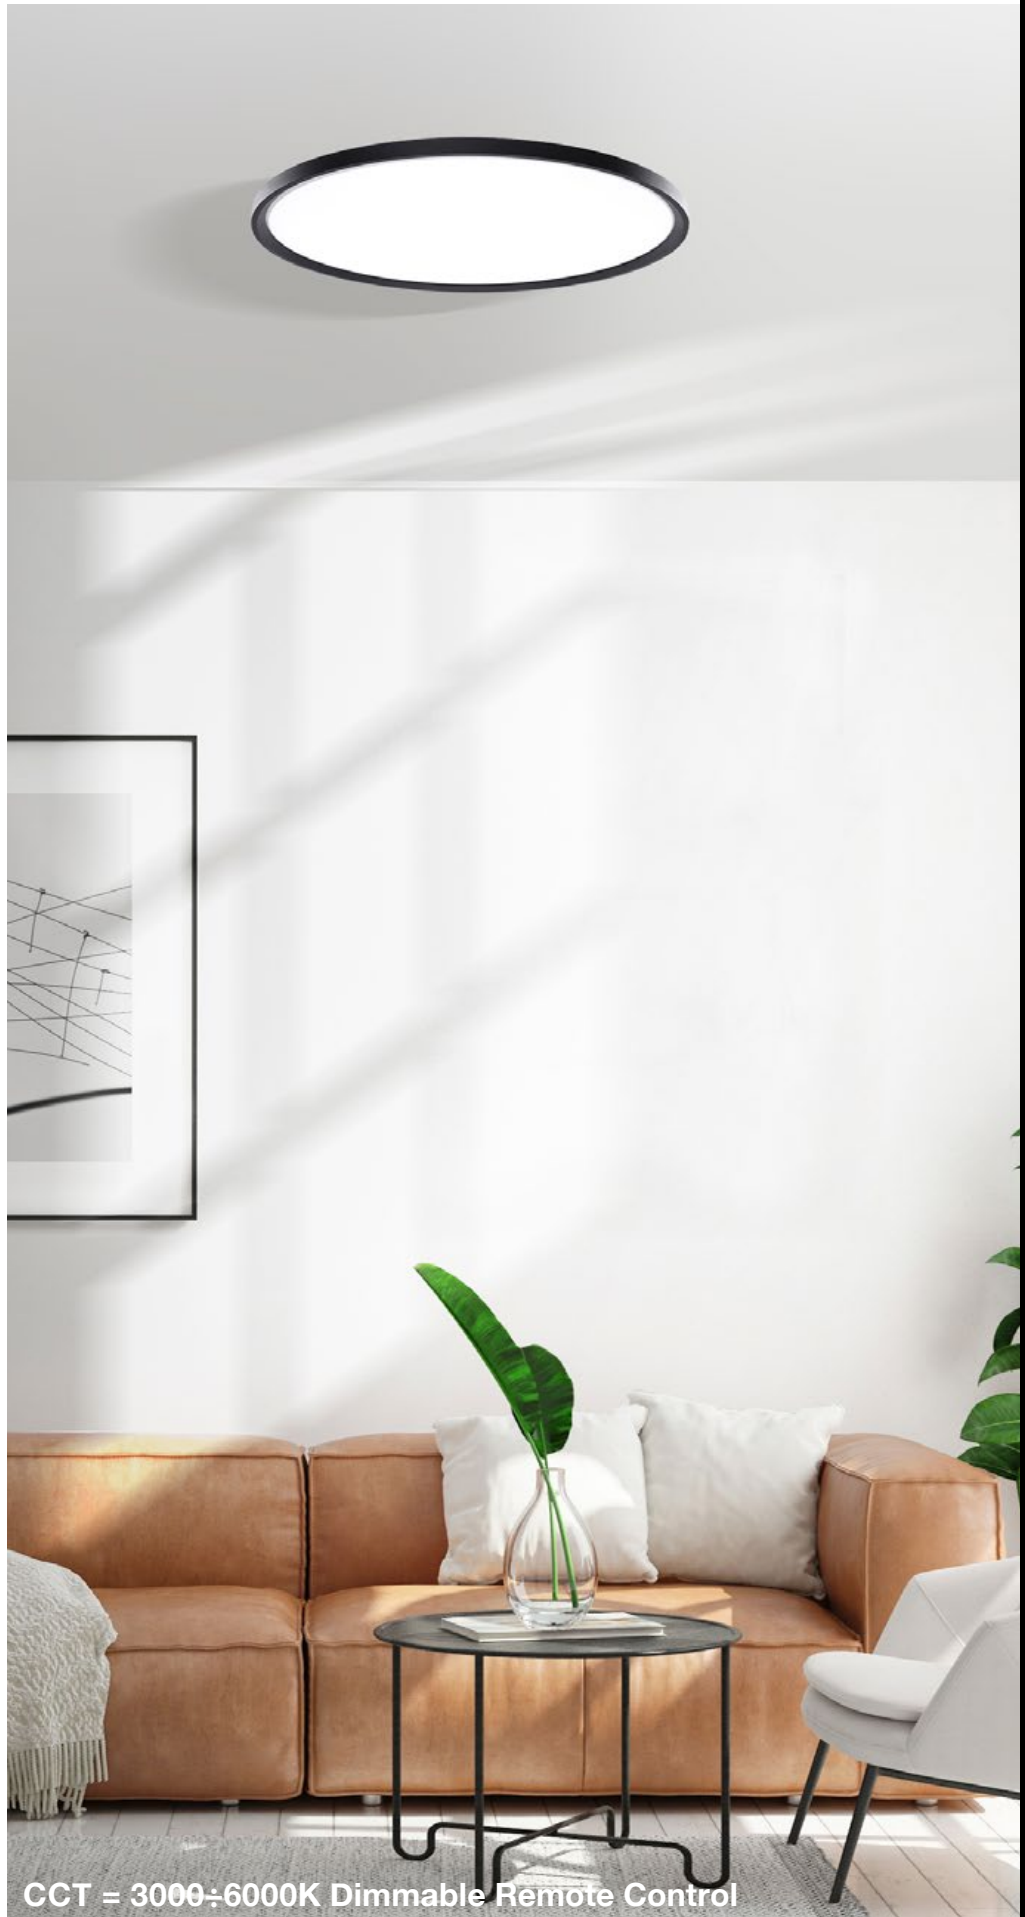

Cream Top 60 CCT Bluetooth
+ REMOTE CONTROL LED

- ❶ AZ5523 (white)
- ❷ AZ5524 (black)

LED 52W 4350-4700lm CCT
aluminium/PC

Cream Top 100 CCT Bluetooth
+ REMOTE CONTROL LED

- ❶ AZ5525 (white)
- ❷ AZ5526 (black)

LED 70W 6300-6400lm CCT
aluminium/PC

CCT = 3000-6000K Dimmable Remote Control