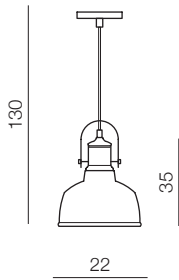

DARLING GLASS

Darling 1 glass

AZ2143
E27 1x MAX 40W
glass/metal