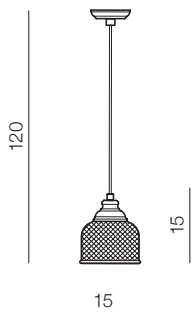

Mora 1

AZ2109

E27 1x MAX 60W
metal/glass