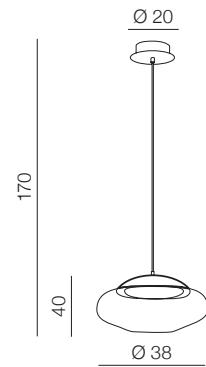

Helena C LED

AZ4668

(brass)

LED 23W 1200lm 3000K
metal/glass