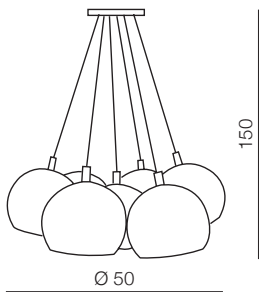

Noa 1

- ❶ AZ1033 (black/gold)
- ❷ AZ1045 (chrome/white)

1x E14 40W
metal/chrome/aluminum