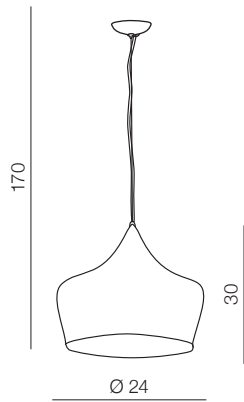

ORIENT

Orient

- ❶ **AZ1341** (white/gold)
- ❷ **AZ1406** (black/gold)

1x E27 MAX 60W
aluminium