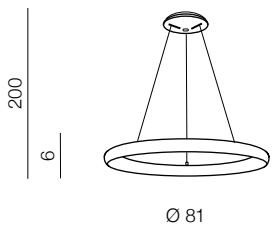

**Antonio Pendant 61 CCT**  
+ REMOTE CONTROL LED

- ① **AZ5062** (brush coffee)
- ② **AZ5063** (sandy black)
- ③ **AZ5064** (brush gold)

LED 50W 2700lm CCT 3000-6500K dimmable metal/acrylic

**Antonio Pendant 81 CCT**  
+ REMOTE CONTROL LED