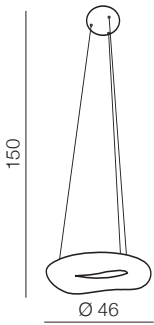

**Donut Pendant
CCT 46 LED**

AZ2672

LED integrated
LED 64W 5440lm
CCT 2700-6000K dimm
power dimmable
acryl