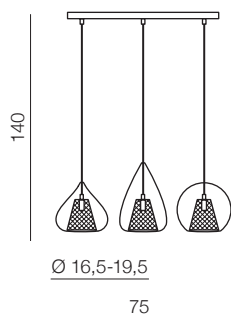

Gordon Mix Line

AZ2168

G9 3x MAX 33W

metal/glass