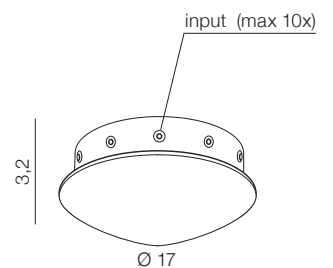

Ziko Base 10

- ① AZ2905 (black)
- ② AZ3409 (white)
- ③ AZ3460 (antique)

Max 10x input for Ziko meters
aluminium