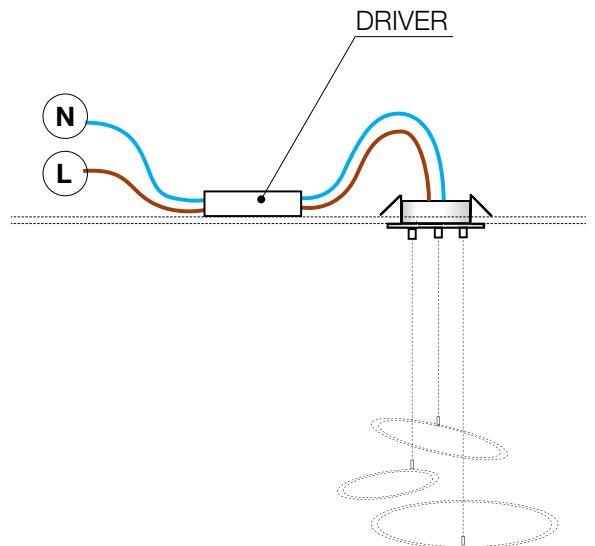

CANOPY GIPS 15CM TRIPLE **new**

Canopy Gips 15cm Triple

- ❶ **AZ5419** (white)
- ❷ **AZ5420** (black)

metal