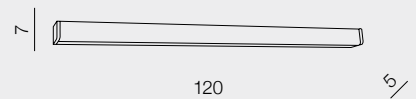

Peter 120 LED

- ① **AZ2087** chrome (3000K 1562lm)
- ① **AZ2090** chrome (4000K 1640lm)

LED 24W IP44
aluminium/PC