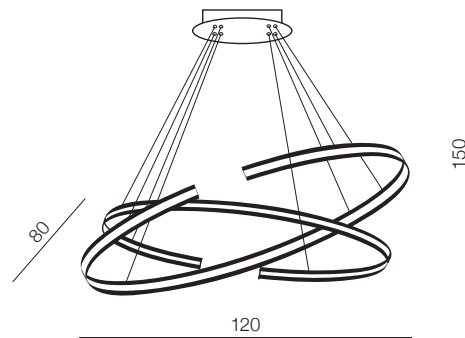

Alessia XL dimm LED

AZ3356

(black)

LED 100W 8500lm 3000K dimmable
metal/plastic