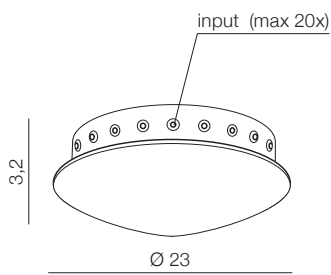

Ziko Base 20

AZ3410 (black)
Max 20x input for Ziko meters
aluminium