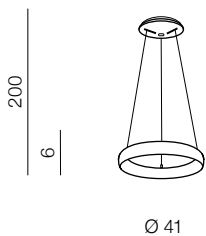

Antonio Pendant 41 CCT
+ REMOTE CONTROL LED

- ① **AZ5059** (brush coffee)
- ② **AZ5060** (sandy black)
- ③ **AZ5061** (brush gold)

LED 32W 1650lm CCT 3000-6500K dimmable metal/acrylic

Antonio Pendant 61 CCT
+ REMOTE CONTROL LED

- ① **AZ5062** (brush coffee)
- ② **AZ5063** (sandy black)
- ③ **AZ5064** (brush gold)

LED 50W 2700lm CCT 3000-6500K dimmable metal/acrylic

Antonio Pendant 81 CCT
+ REMOTE CONTROL LED

- ① **AZ5065** (brush coffee)
- ② **AZ5066** (sandy black)
- ③ **AZ5067** (brush gold)

LED 80W 4200lm CCT 3000-6500K dimmable metal/acrylic