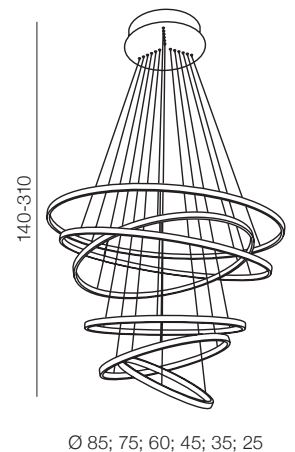

Wheel 6 Long dimm LED

- 1 AZ2921 (gold)
- 2 AZ2923 (black)
- 3 AZ2990 (chrome)

LED 140W 8400lm dimm
chrome/metal