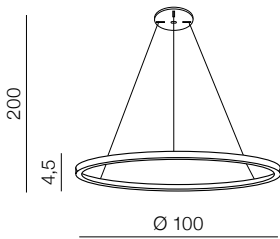

ANDREA DIMM **new**

1 BRUSH GOLD

2 SANDY BLACK

Andrea 100 Dimm

- 1 **AZ5102** (sandy black)
- 2 **AZ5103** (brush gold)

LED UP 25, LED DOWN 65W 4900lm
3000K dimmable
aluminium/metal