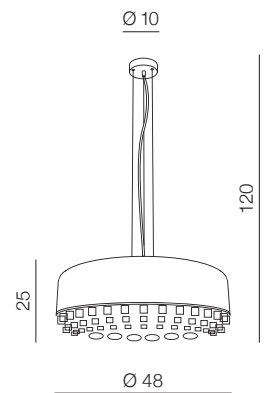

Tarant 48

AZ3162

(black)

E27 3x Max 60W only LED
metal/crystal