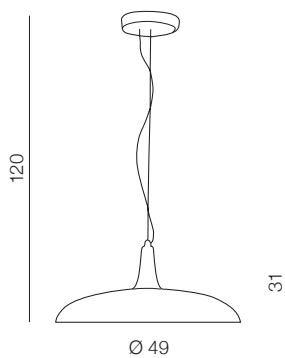

Perugia

- 1 AZ1334 (white)
- 2 AZ1335 (black)

1x E27 MAX 60W
metal/wood