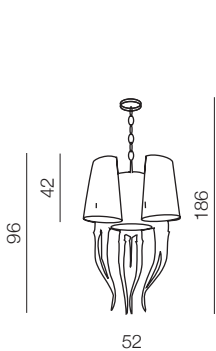

Diablo 3 big

- ❶ AZ1232 (white)
- ❷ AZ1344 (black)

6x E14 Only LED 11W
metal/fabric