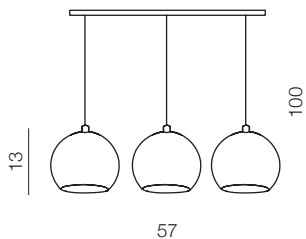

2 WHITE

3 BLACK

4 GOLD

Gulia 1 Pendant

- 1 AZ0641 (chrome)
- 2 AZ0642 (white)
- 3 AZ0630 (black)
- new 4 AZ4980 (gold)

1xGU10 Max 50W  
metal / chrome / ballistic glass

Gulia 3

- 1 AZ0637 (chrome)
- 2 AZ0638 (white)