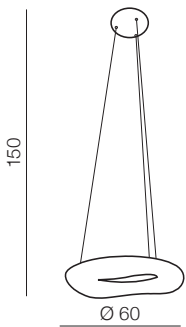

**Donut Pendant
CCT 60 LED**

AZ2673

LED integrated
LED 64W 5440lm
CCT 2700-6000K dimm
power dimmable
acryl