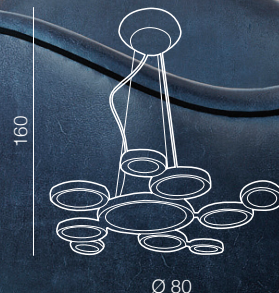

## OLIMP

**Olimp****AZ2450**

LED 80W 6720lm 3000K  
aluminium/crystal

diameters of Circles:

- 3 x Ø 21cm
- 2 x Ø 25cm
- 1 x Ø 36cm

Satellite LED

**AZ1786**

LED 5x 6W