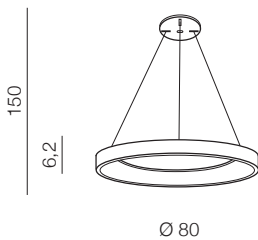

Santana Pendant 80 CCT
+ REMOTE CONTROL LED

- 1 **AZ5011** (brush coffee)
- 2 **AZ5012** (sandy black)
- 3 **AZ5013** (brush gold)
- 4 **AZ5014** (wood)

LED 80W 4500lm CCT 3000-6500K dimmable
aluminium/acrylic