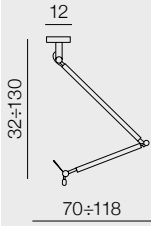

Lamp bodies

+

Shades

=

Bodies + Shades

Zyta S Pendant

LAMP BODY

AZ4189 (black/gold)

E27 1x Max 60W
aluminium

+