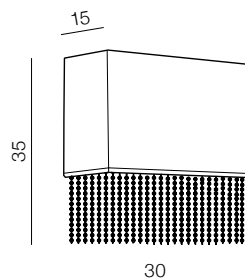

Glamour wall

- ❶ AZ1587 (black)
- ❷ AZ1590 (white)

2x E14 MAX 40W
metal/ crystal/ fabric