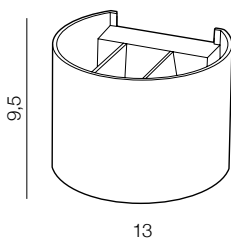

BULB NOT INCLUDED

Leticia 2

- 1 **AZ1058** (white)
- 2 **AZ1059** (aluminium)
- 3 **AZ2815** (black/gold)
- 4 **AZ2933** (black)

G9 1x 40W
metal/aluminium