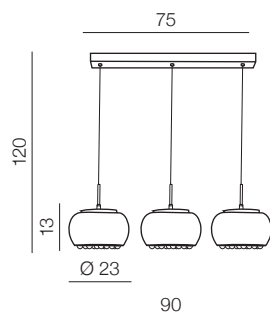

Burn 3 line

AZ2454

3x G9 Only LED
metal/glass