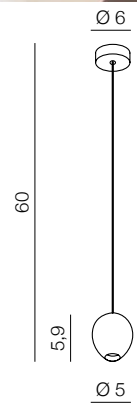

Ovum 1 Pendant LED

AZ3095

(black)

LED 4,5W 220lm 3000K
aluminium