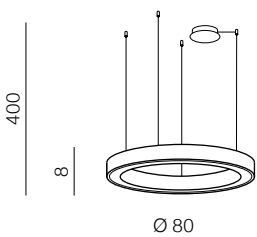

Marco Pendant 80 CCT
+ REMOTE CONTROL **LED**

- ❶ AZ5046 (sandy white)
- ❷ AZ5047 (sandy black)
- ❸ AZ5048 (brush gold)

LED 60W 3300lm CCT
3000-6500K dimmable
aluminium/acrylic

Marco Pendant 100 CCT
+ REMOTE CONTROL **LED**

- ❶ AZ5049 (sandy white)
- ❷ AZ5050 (sandy black)
- ❸ AZ5051 (brush gold)

LED 80W 4400lm CCT
3000-6500K dimmable
aluminium/acrylic

Marco Pendant 120 CCT
+ REMOTE CONTROL **LED**

- ❶ AZ5052 (sandy white)
- ❷ AZ5053 (sandy black)
- ❸ AZ5054 (brush gold)

LED 100W 5500lm CCT
3000-6500K dimmable
aluminium/acrylic