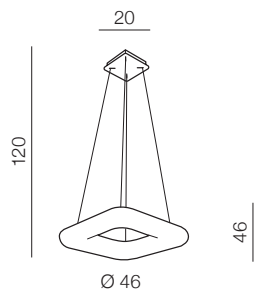

DONUT CCT

**Donut Square
Pendant CCT 4646** LED

AZ2666

LED integrated
LED 80W 6800lm
CCT 2700-6000K dimm
power dimmable
acryl