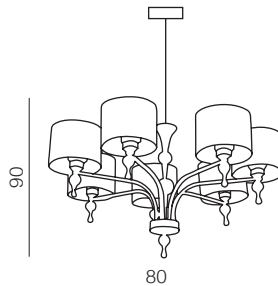

1 WHITE

2 BLACK

3 BROWN

Impress table

- 1 AZ1107 WH (white)
  - 2 AZ0502 BK (black)
  - 3 AZ2903 (brown)
- E27 1x 50W  
metal/chrome/acryl/fabric

Impress wall

- 1 AZ0503 WH (white)
  - 2 AZ0501 BK (black)
  - 3 AZ2904 BN (brown)
- E27 1x 50W  
metal/chrome/acryl/fabric