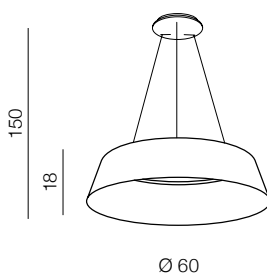

EMMA CCT + REMOTE CONTROL **new**

257