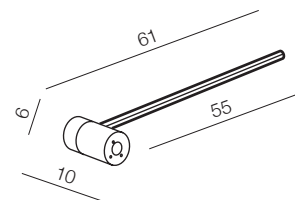

Graziano Wall 55 LED

① **AZ5448** (black)

LED 11W 825lm 3000K
Aluminium / PVC