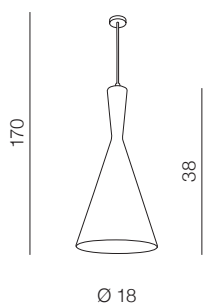

Vita

- 1 AZ1340 WH/GO (white/gold)
- 2 AZ1405 BK/GO (black/gold)

1x E27 MAX 60W
aluminium