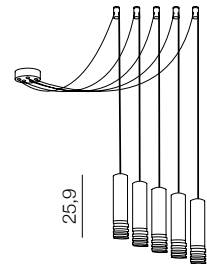

Locus L pendant 5

- ❶ AZ3406 (white)
- ❷ AZ3405 (black)
- ❸ AZ3407 (champagne)

GU10 5x Max 35W only LED
metal/aluminium