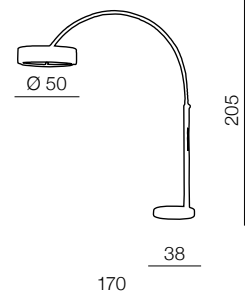

4 OLIVE

**izza**

- 1 **AZ1077** (shiny white)
- 2 **AZ1076** (shiny black)
- 3 **AZ1078** (amber)
- 4 **AZ1079** (olive)

E14 1x 40W  
metal/glass

ARUBA

**Aruba**

**AZ0169**

E27 3x 60W  
metal/marble/fabric  
chrome/black/black