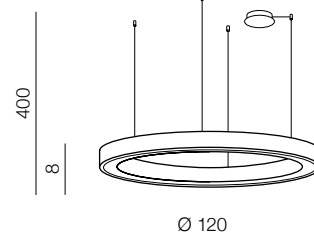

LED 50W 2750lm CCT  
3000-6500K dimmable  
aluminium/acrylic

STANDARD OPTION

STANDARD OPTION

STANDARD OPTION

**Marco Pendant 80 CCT**  
+ REMOTE CONTROL **LED**

- ❶ AZ5046 (sandy white)
- ❷ AZ5047 (sandy black)
- ❸ AZ5048 (brush gold)