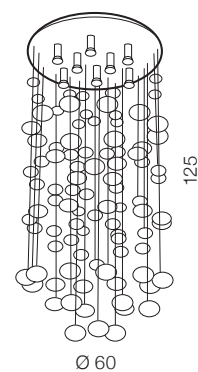

LUVIA 125 XL

Luvia 125 XL

- AZ2573 (clear)
- AZ2574 (chrome)

GU10 9x Max 40W
only LED
metal/chrome/glass