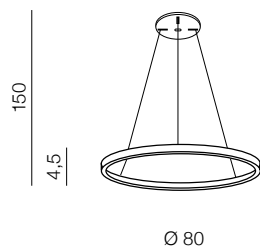

LED UP 10W, LED DOWN 40W 2900lm  
3000K dimmable  
aluminium/metal

**Andrea 120 Dimm**

- 1 **AZ5104** (sandy black)
- 2 **AZ5105** (brush gold)

LED UP 30W, LED DOWN 70W 5500lm  
3000K dimmable  
aluminium/metal