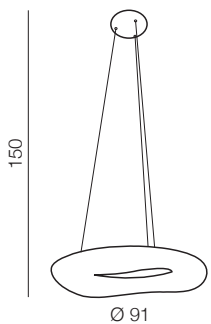

**Donut Pendant
CCT 91 LED**

AZ2675

LED integrated
LED 216W 18360lm
CCT 2700-6000K dimm
power dimmable
acryl