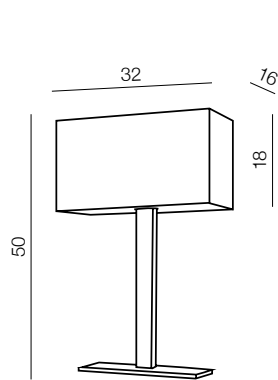

MARTENS

Martens Table

- 1 AZ1527 (white)
- 2 AZ1559 (black)

E27 1x Max 60W
metal/ fabric