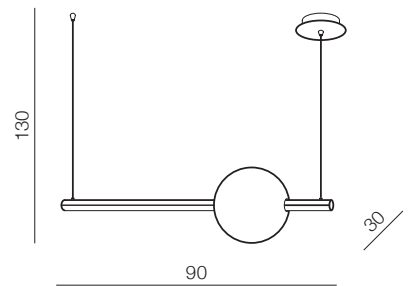

Sandra 1 dimm LED

AZ3351

(black)

LED 36W 2340lm 3000K dimmable
glass/acrylic

Sandra 3 dimm LED

1 **AZ3352** (black)

2 **AZ4426** (white)

3 **AZ4427** (gold)

LED 48W 3120lm DIMM 3000K
metal/glass