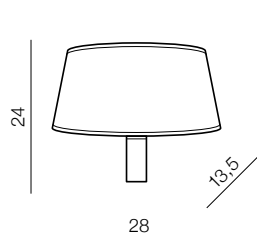

**Amadeo Square**

LAMP BODY + SQUARE SHADE

E27 1x MAX 40W  
metal/fabric

**Amadeo Oval**

LAMP BODY + OVAL SHADE

E27 1x MAX 40W  
metal/fabric

**Amadeo Square Led**

LAMP BODY LED + SQUARE SHADE