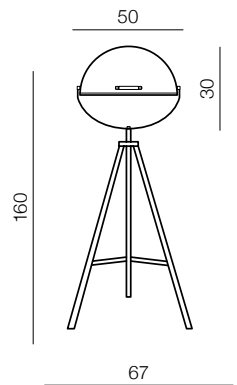

Toma floor

- 1 AZ2378 (white)
- 2 AZ2379 (black)

E27 1x MAX 60W
metal