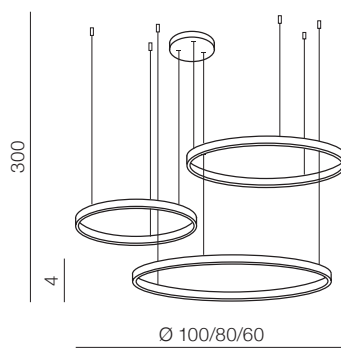

Halo 100+80+60 Pendant CCT
+ REMOTE CONTROL **LED**

- 1 AZ4974 (white)
- 2 AZ4975 (black)
- 3 AZ4976 (gold)

LED 120W 13140lm CCT
3000K-6000K dimmable
aluminium/acryl