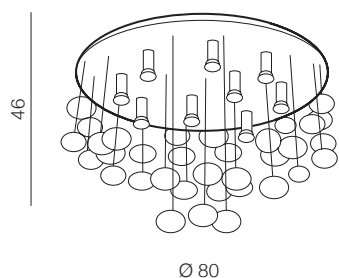

LUVIA 80 CLEAR

Luvia 80

AZ2571

(clear)

GU10 10x Max 40W only LED
metal/chrome/glass