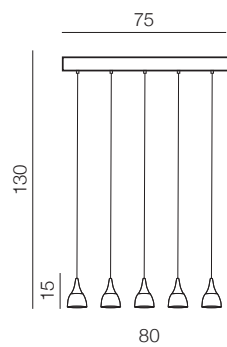

Dalmatia 5 LED

- 1 **AZ2910** (black)
- 2 **AZ2848** (white)

LED 25W 1500lm 3000K
aluminium/acrylic