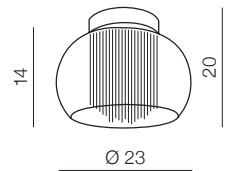

REGO

Rego 23 top

AZ1001
(metal/chrome)
1x G9 Only LED
aluminium/glass