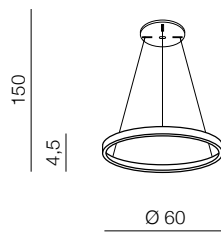

Andrea 60 Dimm

- 1 **AZ5098** (sandy black)
- 2 **AZ5099** (brush gold)

LED UP 10W, LED DOWN 40W 2900lm
3000K dimmable
aluminium/metal