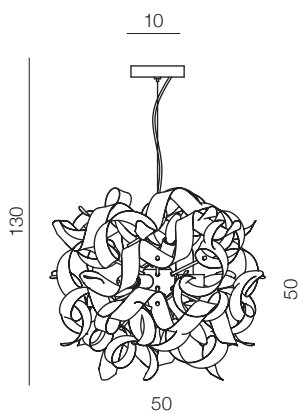

Delta

- 1 AZ1691 (chrome)
- 2 AZ1692 (oxide white)

G9 9x MAX 40W
aluminium