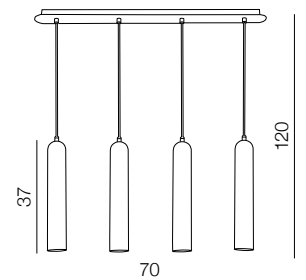

Tubo 1

- ❶ AZ1236 (black/chrome)
- ❷ AZ1237 (white)

1x GU10 MAX 50W *
aluminium

Tubo 4

1. ❷ AZ1239 (white)
2. 4x GU10 MAX 50W *
   aluminium