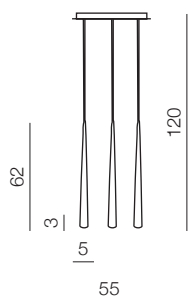

Stylo 3 MULTICOLOR

- 1 AZ0118 (black)
- 2 AZ0207 (white)
- 3 AZ0133 (chrome)

G9 3x 40W
metal/glass/white