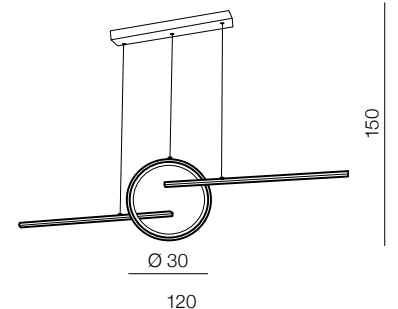

Lauren 3-step DIMM **LED**

- 1 AZ5258 (pearl gold)
- 2 AZ5257 (black)

LED 38W 2800lm
3000K dimmable
PVC