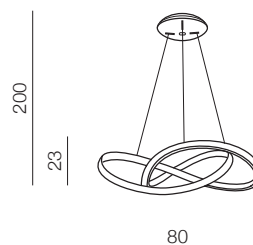

Infinity 80 CCT
+ REMOTE CONTROL **LED**

- 1 **AZ5097** (brush gold)
- 2 **AZ5096** (sandy black)

LED 80W 4300lm CCT
3000-4000K dimmable
aluminium/PC