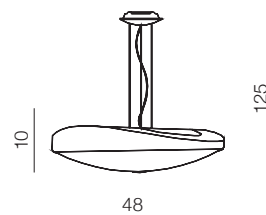

CAMPANA

Campana 48

AZ0566 (white)

E27 4x 60W

glass/metal