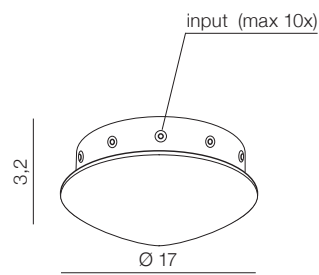

Ziko Base 10

AZ2905 (black)
Max 10x input for Ziko meters
aluminium

AZ2681 (black)
aluminium