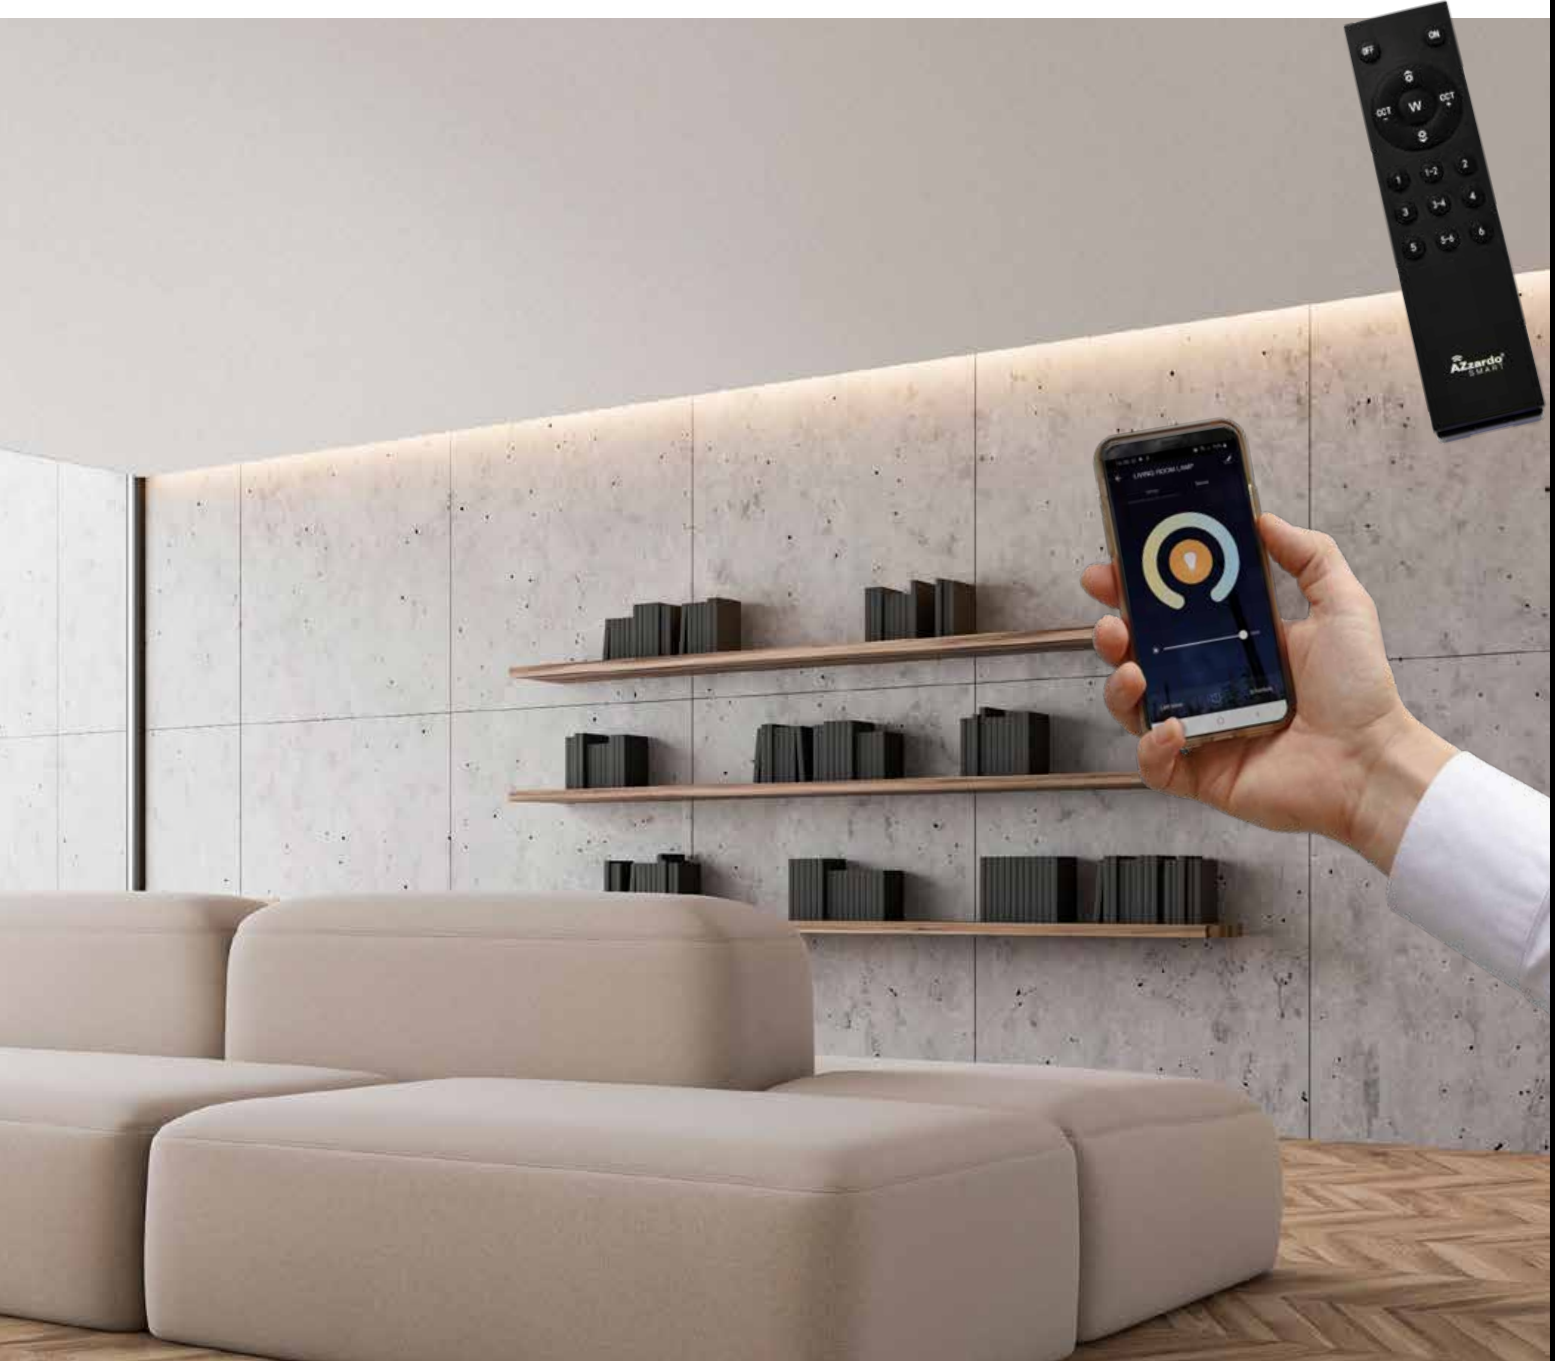

Solvent S Pendant CCT SMART 80
+ REMOTE CONTROL **LED**

- ❶ AZ3986 (grey)
- ❷ AZ3985 (white)
- ❸ AZ3984 (black)

LED 92W 4700lm CCT
steel/acryl