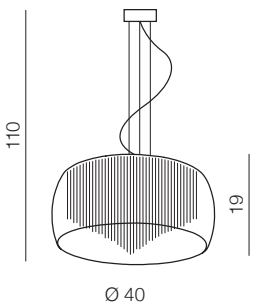

AZ2453
(metal/chrome)
3x G9 Only LED
metal/glass

21
IN

ONE LAMP
PENDANT/TOP

Rego 40

AZ0999
(metal/chrome)
PENDANT/TOP
5x G9 Only LED
aluminium/glass