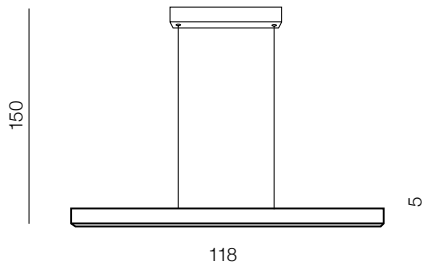

**Norman XL Pendant** LED

**AZ1686**  
(wood)  
LED 29W, 1740 lm  
aluminium

1 WOOD GRAIN

2 BRUSH COFFEE

3 SANDY WHITE

4 SANDY BLACK

5 BRUSH GOLD

**Olivier 120 Dimm** LED