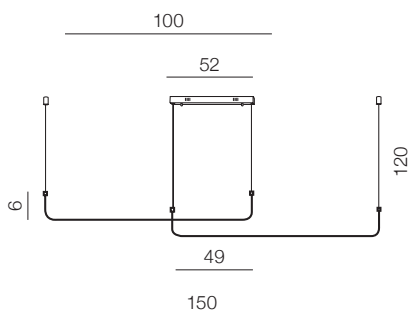

MARIO CCT + REMOTE CONTROL **new**

Mario Pendant 2 CCT DIMM
+ REMOTE CONTROL **LED**

① **AZ5446** (black)

LED 39W 2535lm CCT 3000K-6000K dimmable
Aluminium / Metal / Silicon