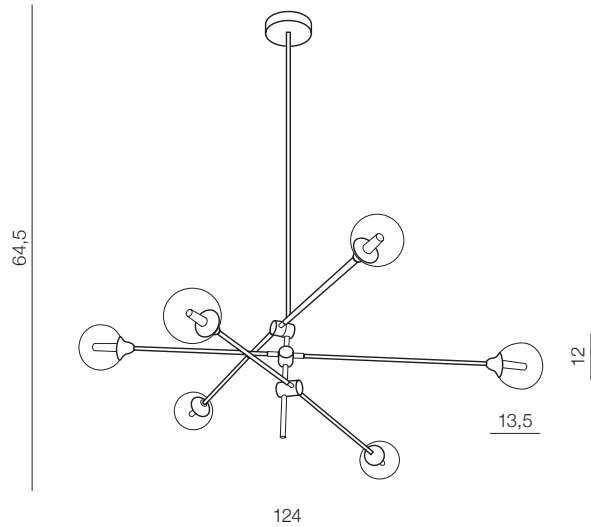

SOLEN 6

Solen 6
AZ4700
(black/gold)
G9 6x Max 36W
metal/glass