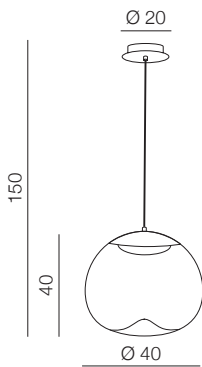

Helena A LED

AZ3341

(brass)

LED 21W 1785lm 3000K
metal/brass/glass