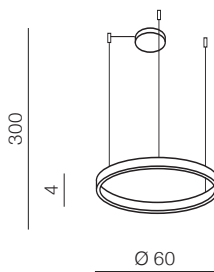

Halo 60 Pendant LED

- 1 AZ4967 (white)
- 2 AZ4968 (black)
- 3 AZ4970 (gold)

LED 42W 3066lm 3000K
aluminium/acryl