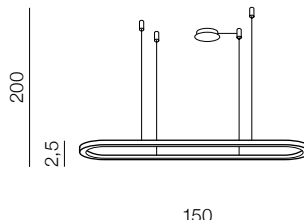

**Marco Pendant 120 CCT**  
+ REMOTE CONTROL **LED**

- ❶ AZ5052 (sandy white)
- ❷ AZ5053 (sandy black)
- ❸ AZ5054 (brush gold)

LED 100W 5500lm CCT  
3000-6500K dimmable  
aluminium/acrylic

ELENA DIMM new