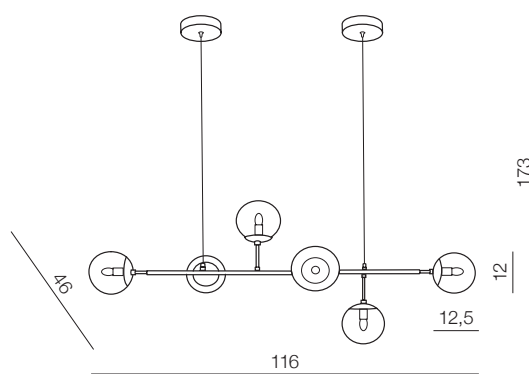

Helios 6

- 1 AZ4698 (black)
- 2 AZ4699 (gold)

G9 6x Max 36W
metal/glass