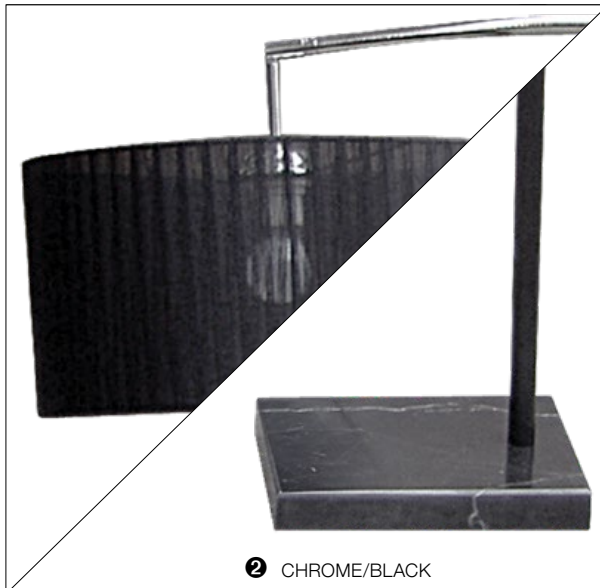

② CHROME/BLACK