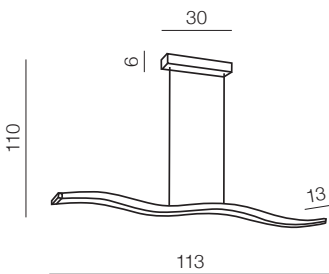

**Zola 80/60** LED

**AZ1295**

(white)

1x LED 32W + 24W 5600LM  
acryl/metal

**Bertone pendant**

**AZ1290**

(chrome)

1x LED 37W 2100 lm