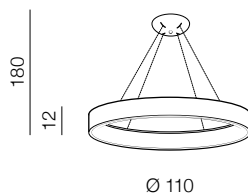

**Solvent R Pendant CCT SMART 80**  
+ REMOTE CONTROL **LED**

- ① AZ3974 (grey)
- ② AZ3973 (white)
- ③ AZ3972 (black)

LED 92W 4700lm CCT  
steel/acryl

**Solvent R Pendant CCT SMART 110**  
+ REMOTE CONTROL **LED**