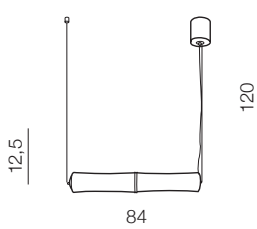

**Bamboo 2
pendant**

AZ1900

LED 48W 3000K 4080lm

acryl
dimmbable