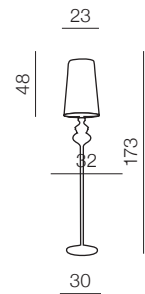

Baroco floor

- ❶ AZ0309 (silver*)
- ❷ AZ0063 (black**)

E27 1x 15W
metal/artificial material*
metal/fabric**