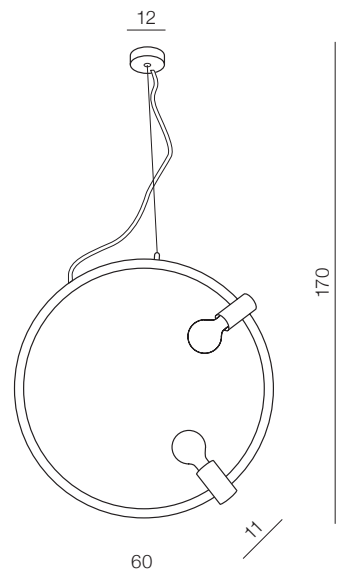

Orsola

- 1 **AZ3353** (black)
- 2 **AZ3354** (white)

E27 2x Max 60W only LED metal/plastic