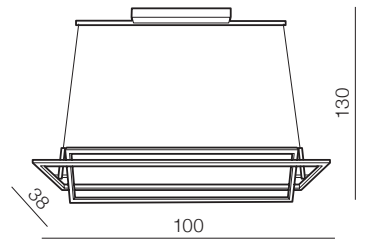

bracket is placed  
 at the center of the frame

❶ WHITE

❷ BLACK

VIENA DIMM

1 BLACK

2 WHITE

Viena

- 1 AZ2849 (black)
- 2 AZ2911 (white)