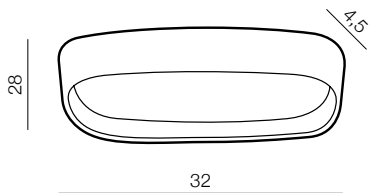

Pienza 3000K LED

- 1 AZ2719 (white)
- 2 AZ2721 (grey)

LED integrated Dimmable
LED 24W 1900lm 3000K
acryl/aluminium