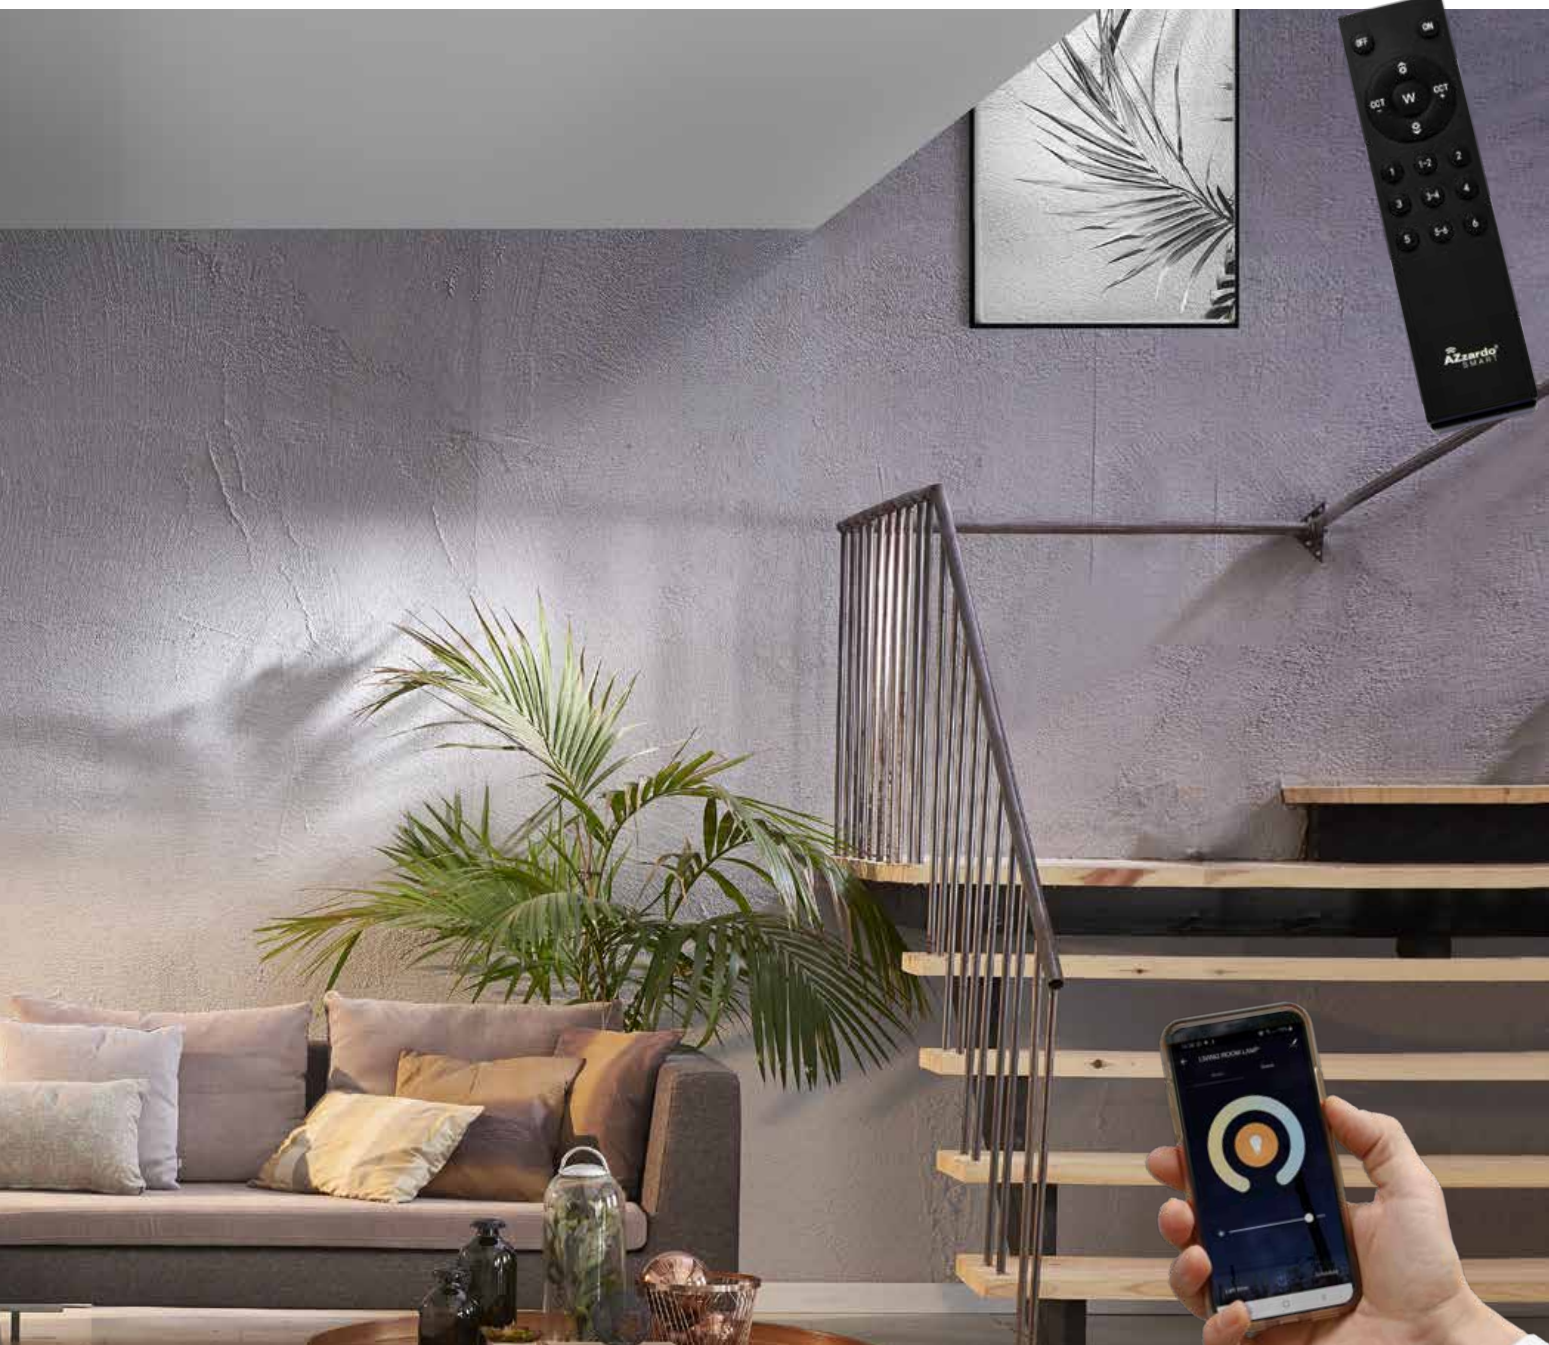

LED 32W 2700lm CCT  
steel/acryl

**Solvent R Top CCT SMART 60**  
+ REMOTE CONTROL **LED**

- ❶ **AZ3995** (grey)
- ❷ **AZ3994** (white)
- ❸ **AZ3993** (black)

LED 42W 3300lm CCT  
steel/acryl

**Solvent R Top CCT SMART 80**  
+ REMOTE CONTROL **LED**