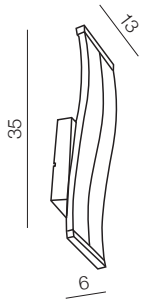

Bertone wall

AZ1291

(chrome)

1x LED 9W 510 lm

acryl/metal