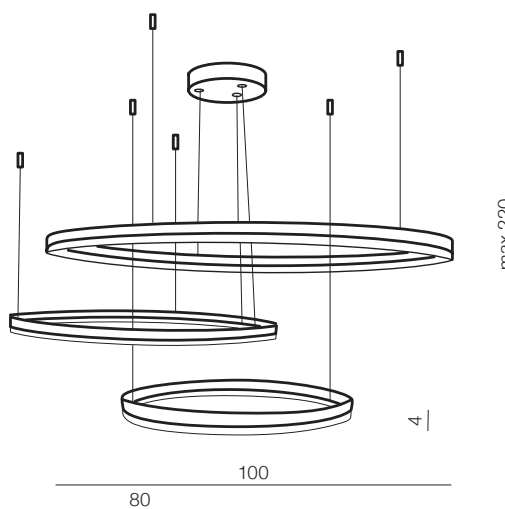

Halo Pendant 100+80+60 LED

- 1 AZ4707 (black)
- 2 AZ4708 (gold)

LED 130W 11100lm 3000K dimmable
aluminium/acrylic