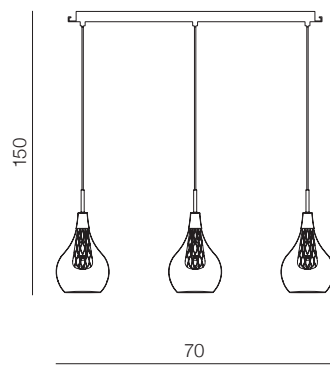

Elektra 3 line

AZ1689

(chrome)

G9 3x MAX 40W
glass/aluminium