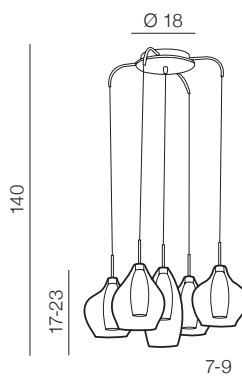

Amber milano 5

- ❶ AZ0722 (chrome)
- ❷ AZ3076 (clear)
- ❸ AZ3172 (copper)

G9 5x 40W only LED
metal/chrome/glass