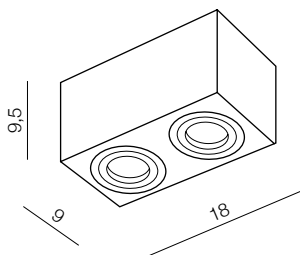

Brant 2 square

- ❶ AZ2879 (black)
- ❷ AZ2823 (white)

GU10 2x Max. 50W IP44
metal/aluminium

BULB NOT INCLUDED