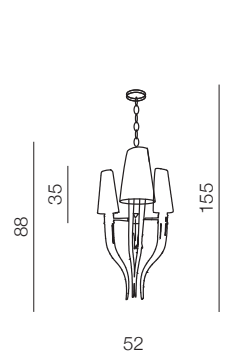

Diablo 3

- ❶ AZ0028 (white)
- ❷ AZ1345 (black)

6x E14 Only LED 11W
metal/fabric