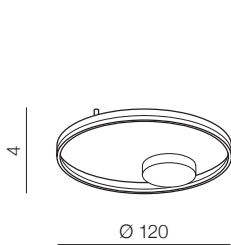

HALO 120 CCT + REMOTE CONTROL **new**

Halo Top 120 CCT
+ REMOTE CONTROL **LED**

- 1 AZ5345 (black)
- 2 AZ5346 (gold)

LED 60W 3600lm CCT
3000K-6000K dimmable
aluminium / acrylic