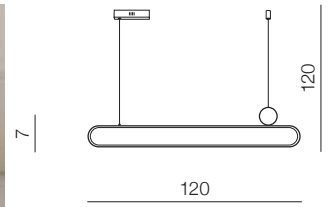

NICODEMO CCT + REMOTE CONTROL **new**