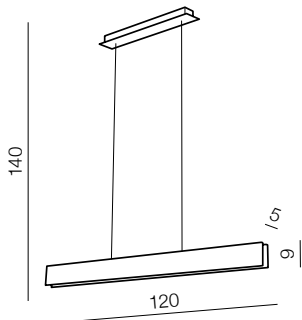

LARIA

Laria LED

AZ2700

(natural exotic wood)

LED integrated

LED UP 10W / LED DOWN 40W

3000lm 3000K

wood/arcylic