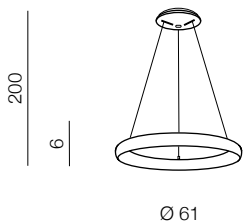

**Antonio Pendant 61 CCT**  
+ REMOTE CONTROL LED

- ① **AZ5062** (brush coffee)
- ② **AZ5063** (sandy black)
- ③ **AZ5064** (brush gold)

LED 50W 2700lm CCT 3000-6500K dimmable metal/acrylic

**Antonio Pendant 81 CCT**  
+ REMOTE CONTROL LED