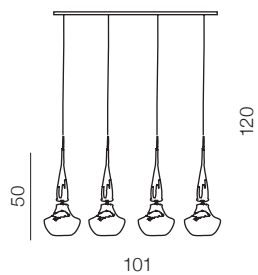

Tasos 4

- 1 AZ0884 (white)
- 2 AZ0885 (black)

E14 4x 25W
metal/chrome
glass/black/white