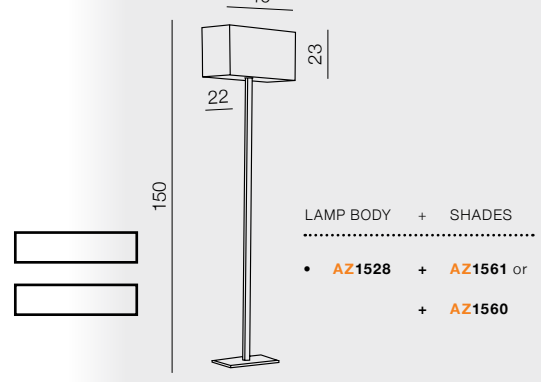

E27 1x Max 60W  
metal/ fabric

Lamp bodies + Shades = Bodies + Shades

**Martens Floor**  
LAMP BODY  
AZ1528

**Martens Floor Shade**  
AZ1561..... (black)

**Martens Floor Shade**  
AZ1560..... (white)

MARTENS WALL