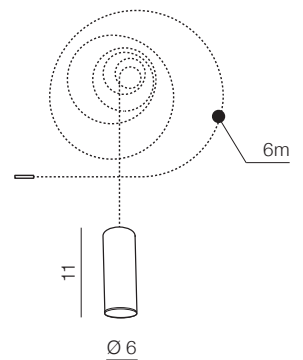

Ziko GU10 6 meters

AZ3412

(black)
GU10 1x Max 35W only LED
aluminium