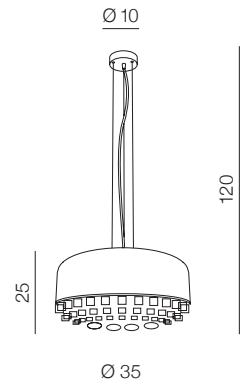

Tarant 35

AZ3163

(black)

E27 3x Max 60W only LED
metal/crystal