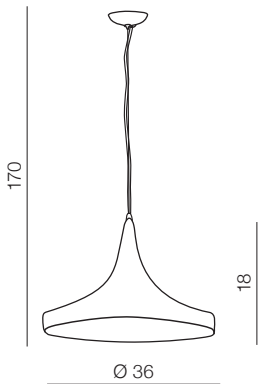

## Orient

- ❶ **AZ1341** (white/gold)
- ❷ **AZ1406** (black/gold)

1x E27 MAX 60W  
aluminium

❶ WHITE/GOLD

❷ BLACK/GOLD

❶ BLACK/GOLD

❷ WHITE/GOLD

**Chink**