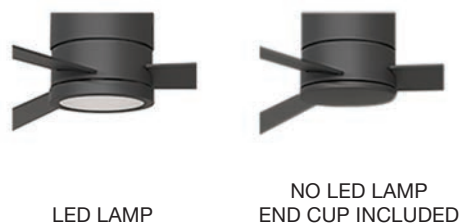

Dimmable function 10-100%

Installation variants