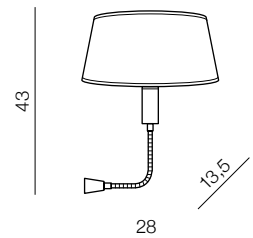

Amadeo Oval Led

LAMP BODY LED + OVAL SHADE

E27 1x MAX 40W + LED 3W
metal/fabric