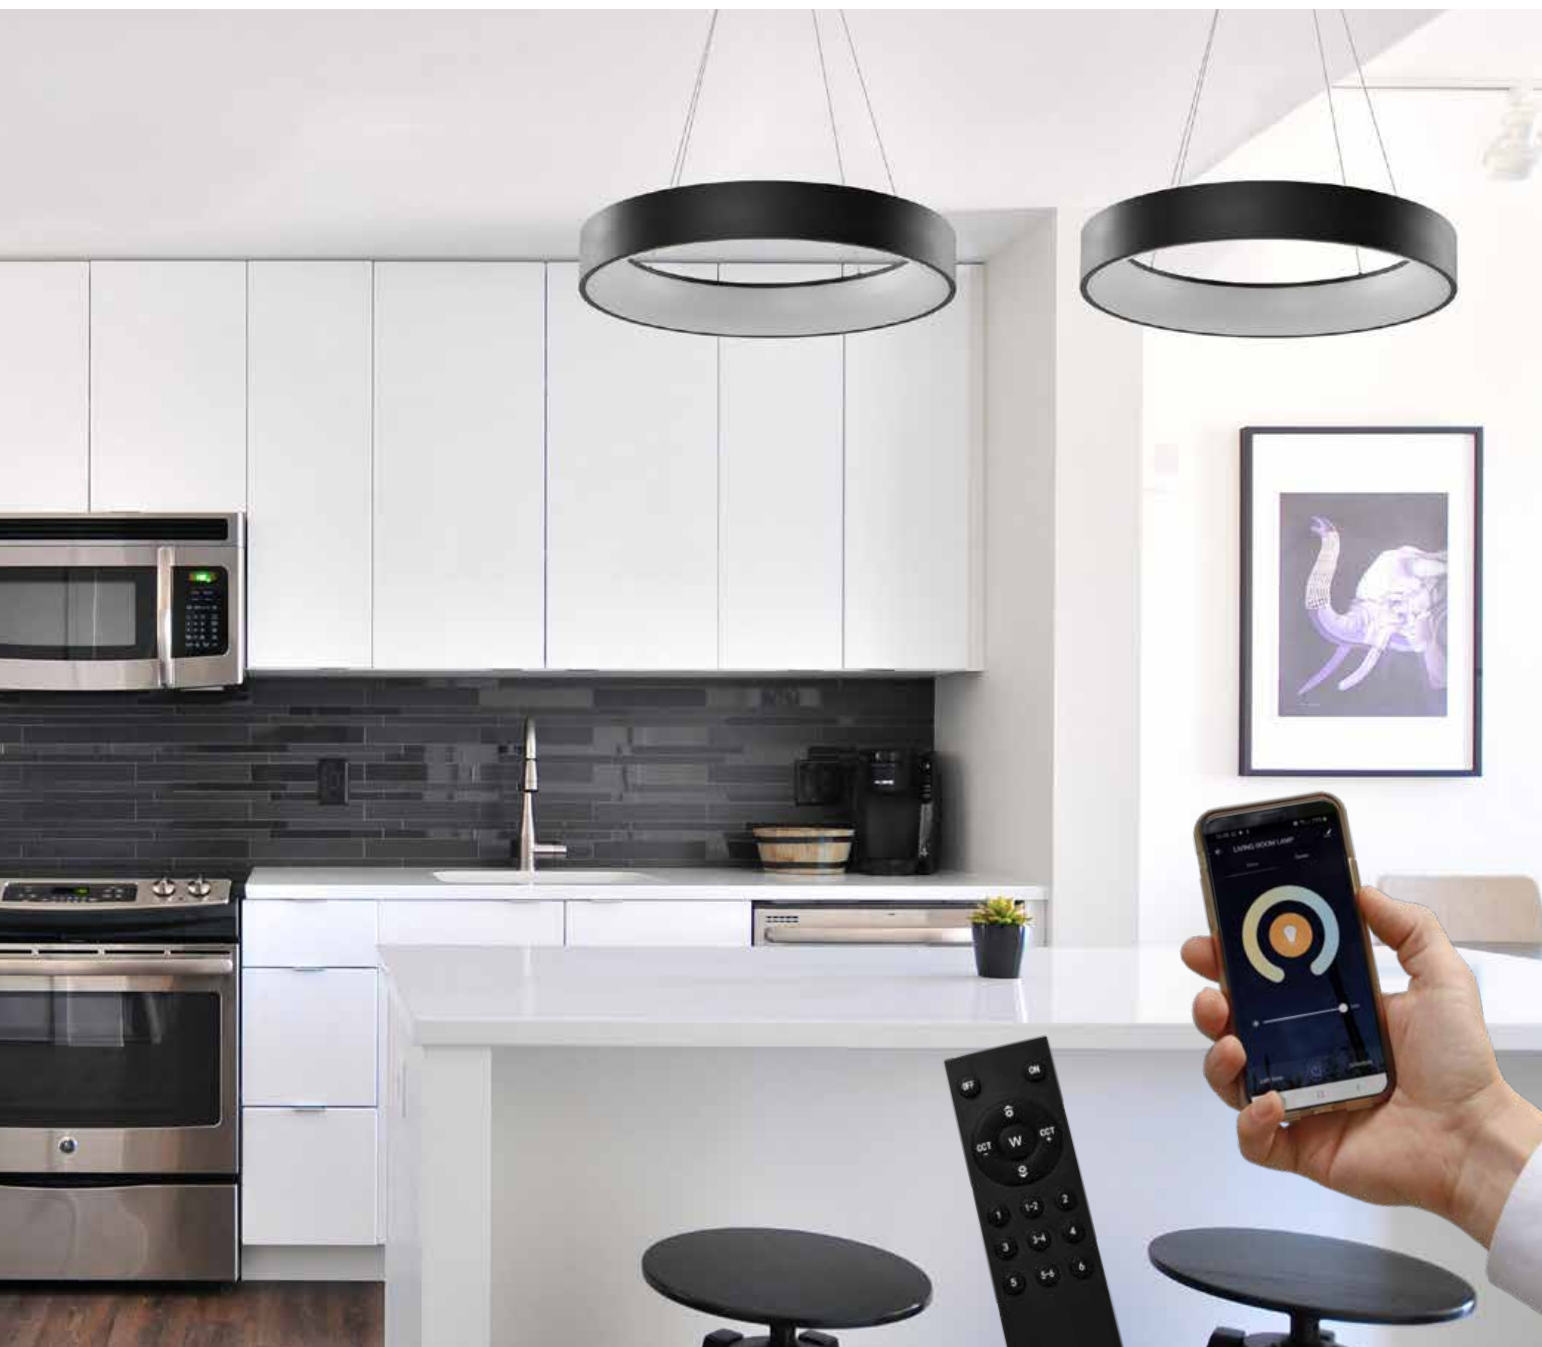

SOLVENT SOLVENT CCT + REMOTE CONTROL

CCT = 3000÷6000K Dimmable Remote Control

- ① AZ3974 (grey)
- ② AZ3973 (white)
- ③ AZ3972 (black)

LED 92W 4700lm CCT
steel/acryl

- ① AZ3977 (grey)
- ② AZ3976 (white)
- ③ AZ3975 (black)

LED 120W 7700lm CCT
steel/acryl