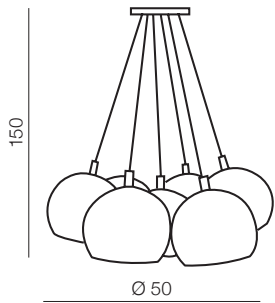

Noa multicolor

AZ1324

7x E14 MAX 40W
metal/aluminium