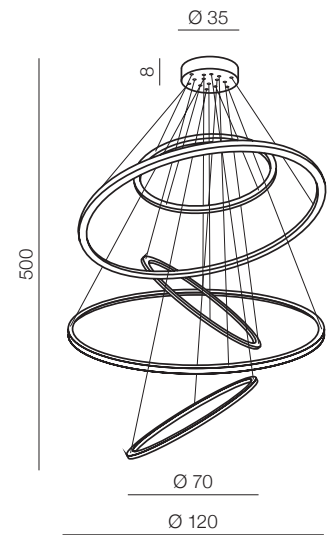

Wheel XXL LED

- 1 AZ3137 (black)
- 2 AZ3138 (gold)
- 3 AZ3417 (chrome)

LED 190W 11400lm 3000K dimmable metal/acrylic