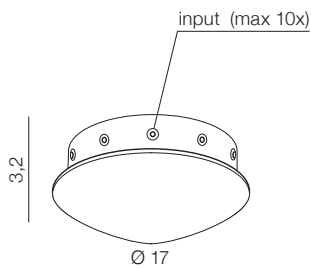

Ziko Base 10

- 1 AZ2905 (black)
- 2 AZ3409 (white)
- 3 AZ3460 (antique)

Max 10x input for Ziko meters
aluminium