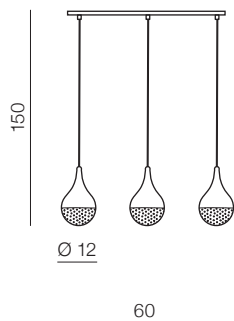

Cecilia 3 line

AZ2173

G9 3x MAX 40W
metal/acrylic