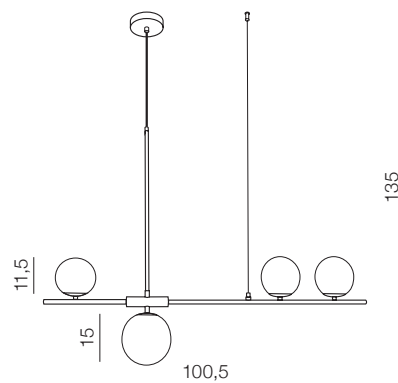

Santander

- ❶ AZ4418 (black)
- ❷ AZ4419 (gold)

G9 4x Max 24W
metal/glass