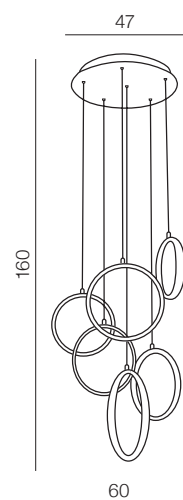

## OLIMP

**Olimp****AZ2450**

LED 80W 6720lm 3000K  
aluminium/crystal

diameters of Circles:

- 3 x Ø 21cm
- 2 x Ø 25cm
- 1 x Ø 36cm

Satellite LED

**AZ1786**

LED 5x 6W