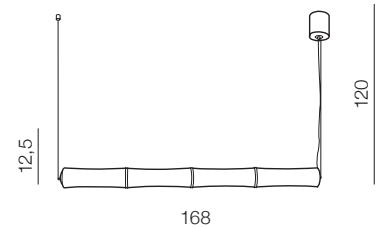

**Bamboo 4
pendant**

AZ1902

LED 96W 3000K 8160lm

acryl
dimmbable