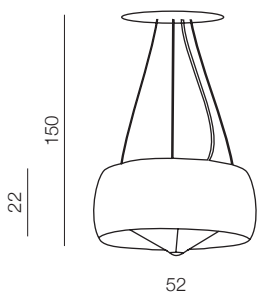

Cosmo 2

- 1 AZ0844 (chrome)
- 2 AZ1060 (black)
- 3 AZ0910 (clear)

E27 3x 60W
metal/glass/clear