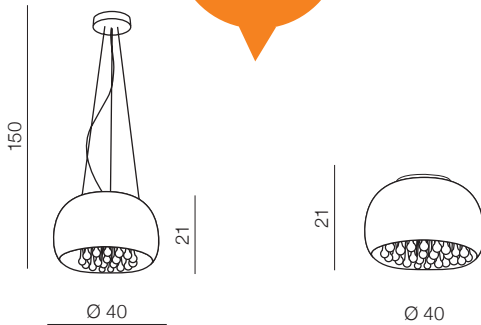

2 IN 1
ONE LAMP
PENDANT/TOP

Burn
AZ0699
PENDANT/TOP
5x G9 Only LED
metal/glass/crystal
chrome/chrome/clear