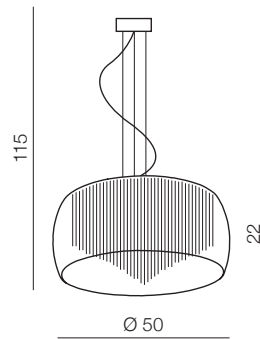

AZ2453
(metal/chrome)
3x G9 Only LED
metal/glass

21
IN

ONE LAMP
PENDANT/TOP

AZ0999
(metal/chrome)
PENDANT/TOP
5x G9 Only LED
aluminium/glass

Rego 50