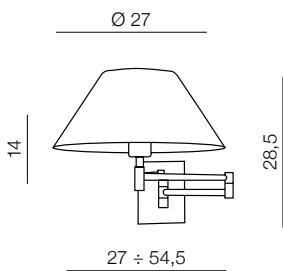

Trapezio Wall

AZ1542

(white/chrome)

E27 1x Max 60W

metal/ fabric