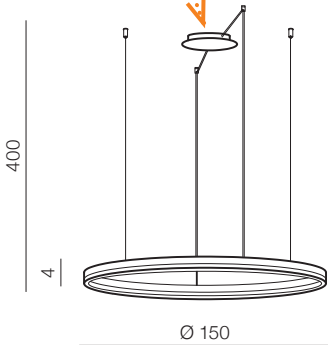

HALO PENDANT 150 CCT + REMOTE CONTROL **new**

ceiling base

Halo Pendant 150 CCT + REMOTE CONTROL **LED**

- ① **AZ5347** (black)
- ② **AZ5348** (gold)

LED 90W 5400lm CCT
3000K-6000K dimmable
aluminium / acrylic