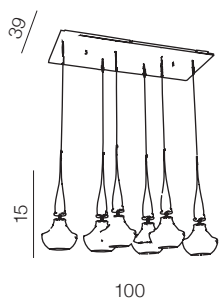

Tasos 6

- 1 AZ1883 (white)
- 2 AZ0262 (black)

E14 6x 25W
metal/chrome
glass/black/white