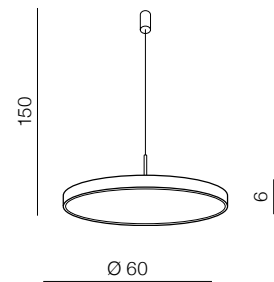

3 BRUSH GOLD

MARCELLO PENDANT CCT + REMOTE CONTROL **new**

**Marcello Pendant 40 CCT**  
+ REMOTE CONTROL **LED**

- ❶ **AZ5087** (sandy white)
- ❷ **AZ5088** (sandy black)
- ❸ **AZ5089** (brush gold)

LED 30W 1800lm CCT  
3000-6500K dimmable  
aluminium/metal/acrylic