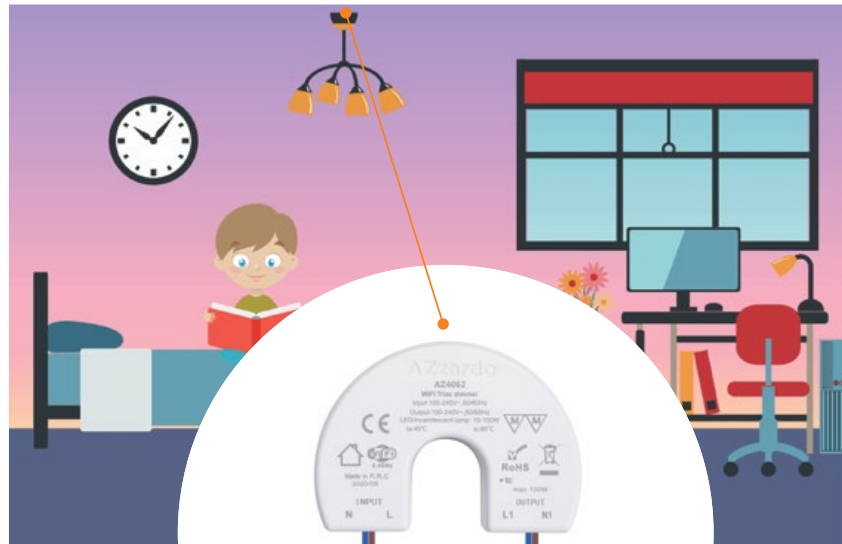

You can control WiFi Dimmer Module by:
AZZardo Smart App
Remote Control 2.4 GHz

Working with:

Dimmable drivers – min. 10W

Dimmable bulbs (led/halogen) – min. 10W