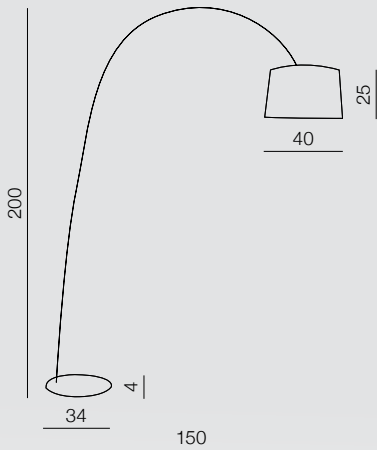

Ariana

- ① AZ0002 (black)
- ② AZ3071 (white)

E27 1x 60W only LED
metal/fabric