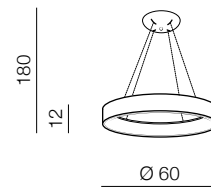

Solvent R Pendant CCT SMART 60
+ REMOTE CONTROL LED

- 1 AZ3971 (grey)
- 2 AZ3970 (white)
- 3 AZ3969 (black)

LED 42W 3300lm CCT
steel/acryl