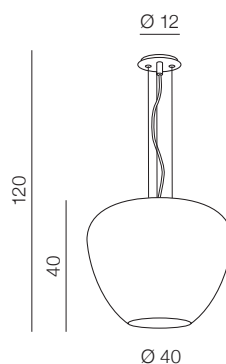

- 1 AZ3176 (white)
- 2 AZ3178 (smoky)
- 3 AZ3180 (gold)

E27 1x Max 60W only LED  
metal/glass

**Baloro L**

- 1 AZ3175 (white)
- 2 AZ3177 (smoky)
- 3 AZ3179 (gold)

E27 1x Max 60W only LED  
metal/glass

**HAPPY**