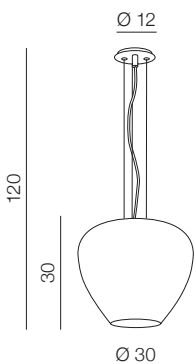

Baloro M

- 1 AZ3176 (white)
- 2 AZ3178 (smoky)
- 3 AZ3180 (gold)

E27 1x Max 60W only LED
metal/glass