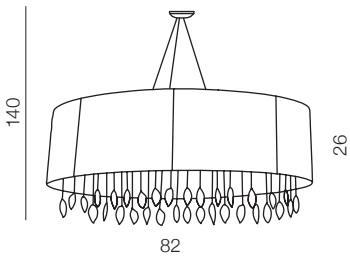

LED

**Gallant 38 Round**

**AZ1592**

(chrome)

LED 24W 1354lm 3000K  
metal/glas

**Sidney oval**

**AZ1839**

BN (brown)