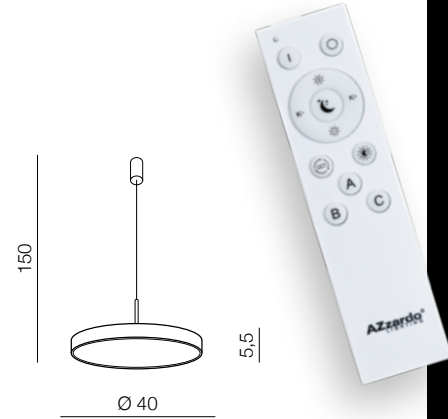

MARCELLO PENDANT CCT + REMOTE CONTROL **new**

Marcello Pendant 40 CCT
+ REMOTE CONTROL **LED**

- ❶ **AZ5087** (sandy white)
- ❷ **AZ5088** (sandy black)
- ❸ **AZ5089** (brush gold)

LED 30W 1800lm CCT
3000-6500K dimmable
aluminium/metal/acrylic