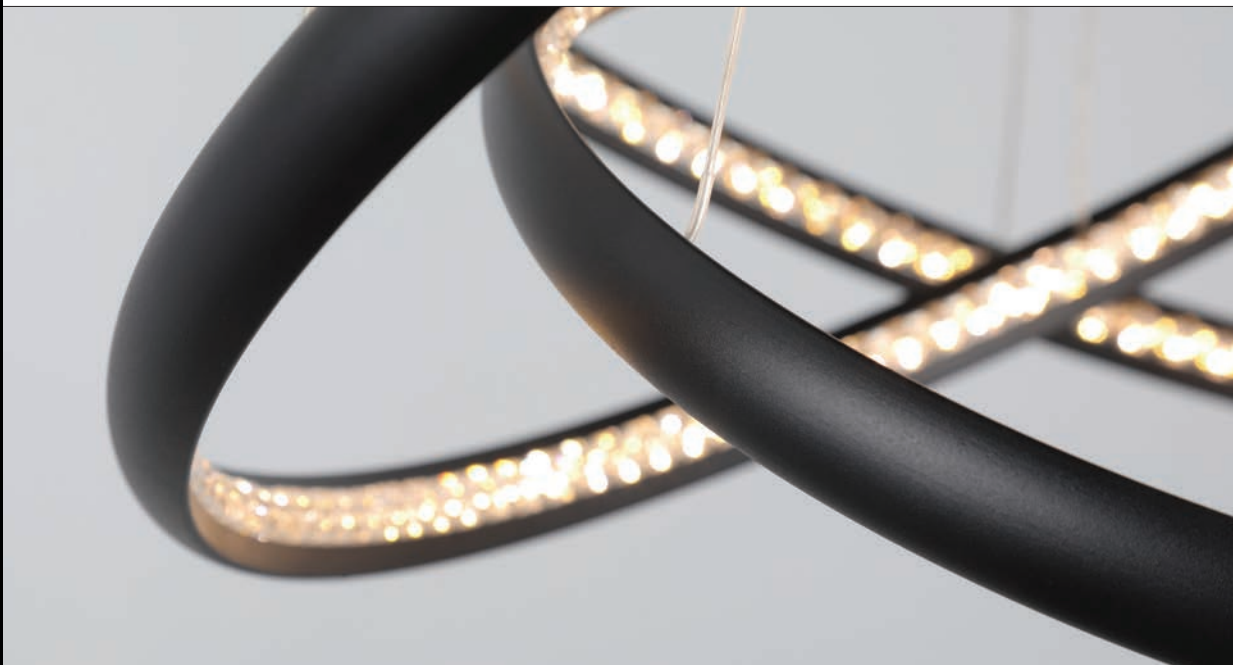

Brighton 3 LED

- 1 AZ1609 (chrome)
- 2 AZ4428 (black)
- 3 AZ4429 (gold)

LED 55W 3300lm
3000K
metal crystals