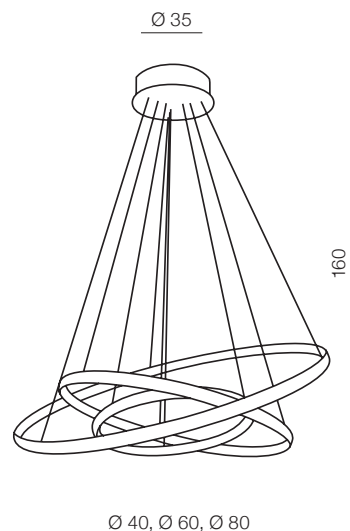

Brighton 3 LED

- 1 AZ1609 (chrome)
- 2 AZ4428 (black)
- 3 AZ4429 (gold)

LED 55W 3300lm
3000K
metal crystals