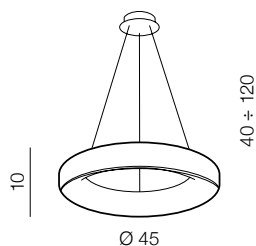

- ① **AZ3433** (white)
- ② **AZ3435** (grey)
- ③ **AZ3434** (black)

LED 40W 2700-6500K 2200lm dimmable
aluminium/acryl

Sovana Pendant 45 CCT LED

- ① **AZ3436** (white)
- ② **AZ3438** (grey)
- ③ **AZ3437** (black)

LED 40W 2700-6500K 2200lm dimmable
aluminium/acryl