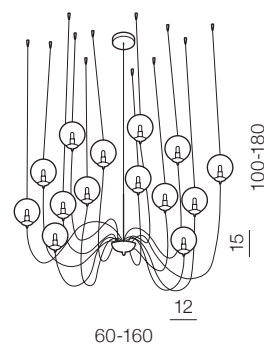

Conflux 14

AZ2908

(smoke glass/black)
14x G9 Max 33W
steel/glass