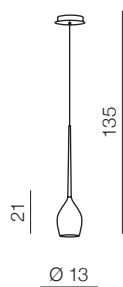

izza 1

- ① AZ0131 (shiny white)
- ② AZ0130 (shiny black)
- ③ AZ1221 (amber)
- ④ AZ1220 (olive)
- ⑤ AZ2936 (smoky)

E14 1x 50W
metal/glass