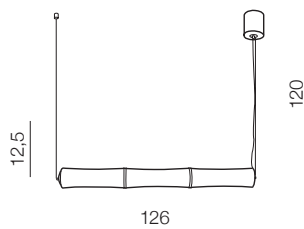

**Bamboo 3
pendant**

AZ1901

LED 72W 3000K 6120lm

acryl
dimmbable