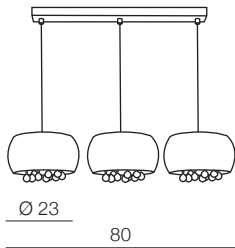

Quince 1

AZ3080

6x G9 Only LED
metal/glass/chrome/acryl

Quince 3 line

AZ2455

3x G9 Only LED
metal/crystal/glass

Quince wall

AZ0912

1x G9 Only LED
opal glass/metal/
chrome/acryl