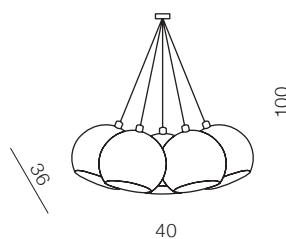

Gulia 7

- 2 AZ0635 (black)

7x GU10 MAX 50W
metal/chrome/
ballistic glass

- 1 AZ1346 (chrome)
- 3 AZ1235 (black)

1x GU10 MAX 50W
sand black/chrome/
sand white