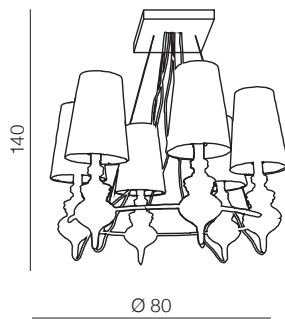

Baroco 6 pendant

AZ1379
BK (black)
E27 6x 50W
metal/fabric