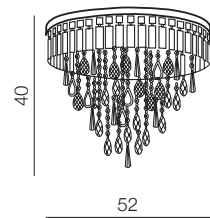

KALABRIA

2 IN **1**
ONE LAMP
PANDANT/TOP

Kalabria
AZ2108
TOP/PENDANT
G9 6x MAX 40W
metal/crystal