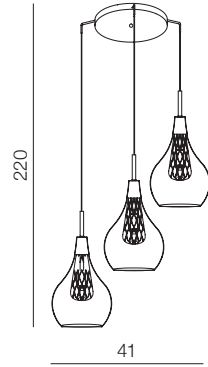

Elektra 3

AZ1688

(chrome)

G9 3x MAX 40W
glass/aluminium