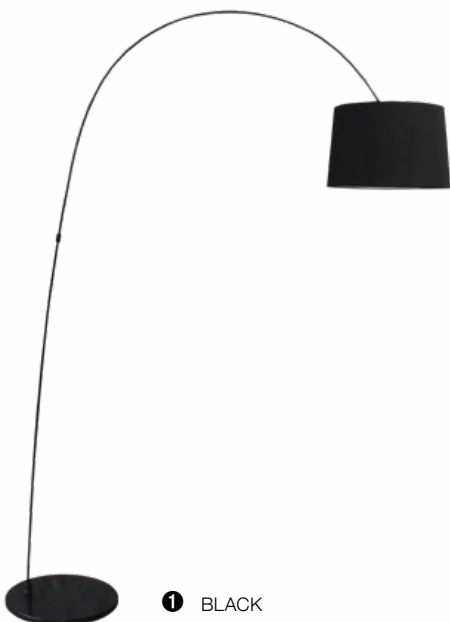

**AZ0022**

E27 1x 60W

metal/glass/marble  
satin nickel/white

**Ariana**

- ① AZ0002 (black)
- ② AZ3071 (white)

E27 1x 60W only LED  
metal/fabric

BIANCA

Bianca