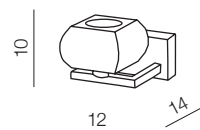

RUBIC WALL/TOP