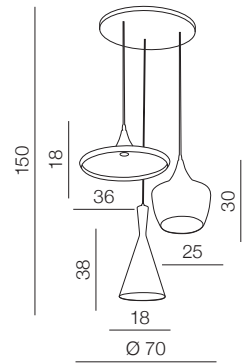

E27 1x 60W  
iron/glass

**Soul 3**

- ❶ AZ1655 (chrome)
- ❷ AZ0275 (white)
- ❸ AZ0276 (black)

E27 3x 40W  
iron/glass

❶ CHROME

❷ WHITE

❸ BLACK

MIX