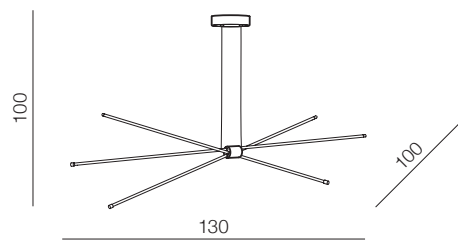

Jax pendant LED

AZ3135
LED 33W 1600lm 3000K
metal/silicone