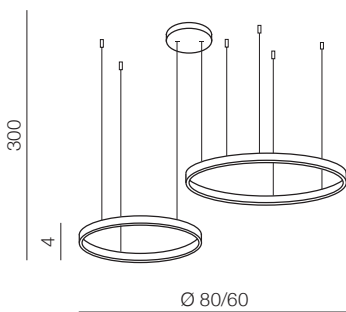

HALO PENDANT CCT + REMOTE CONTROL **new**

Halo 80+60 Pendant CCT + REMOTE CONTROL LED

- 1 **AZ4977** (white)
- 2 **AZ4978** (black)
- 3 **AZ4979** (gold)

LED 60W 6060lm CCT 3000K-6000K
dimmable
aluminium/acryl