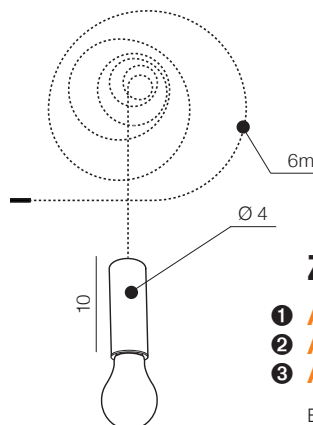

Max 10x input for Ziko meters  
aluminium

Ziko Base 20

- AZ3410 (black)

Max 20x input for Ziko meters  
aluminium

**Ziko E27 3 meters**

- ❶ AZ3115 (black)
- ❷ AZ3114 (white)
- ❸ AZ3455 (antique)

E27 Only Led Max 35W  
aluminium