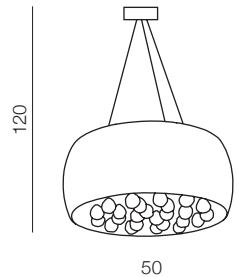

Quince 40

AZ0701
PENDANT/TOP
5x G9 Only LED
opal glass/metal/
chrome/acryl

Quince 50

AZ0702
PENDANT/TOP
6x G9 Only LED
opal glass/metal/
chrome/acryl