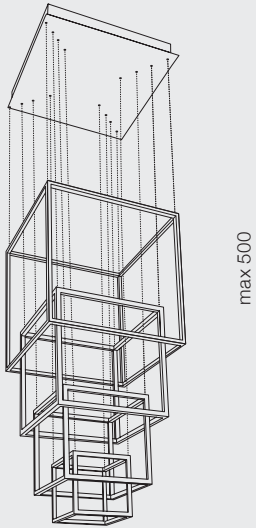

max 500

33; 44; 55; 65

Opera XL
dimm LED

- ❶ AZ3139 (black)
- ❷ AZ3140 (gold)

LED 329W 19740lm 3000K
aluminium/acrylic