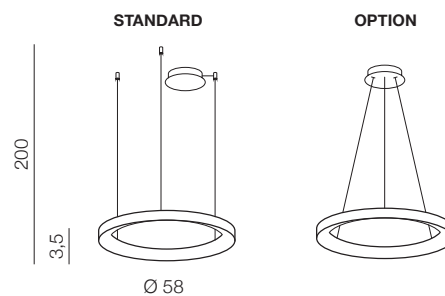

Agnes Pendant 58

DIMM CCT SWITCH LED

- 1 AZ5018 (sandy white)
- 2 AZ5019 (sandy black)
- 3 AZ5020 (brush gold)

LED 48W 2640lm CCT Switch 3000-6500K dimmable aluminium/metal/acrylic