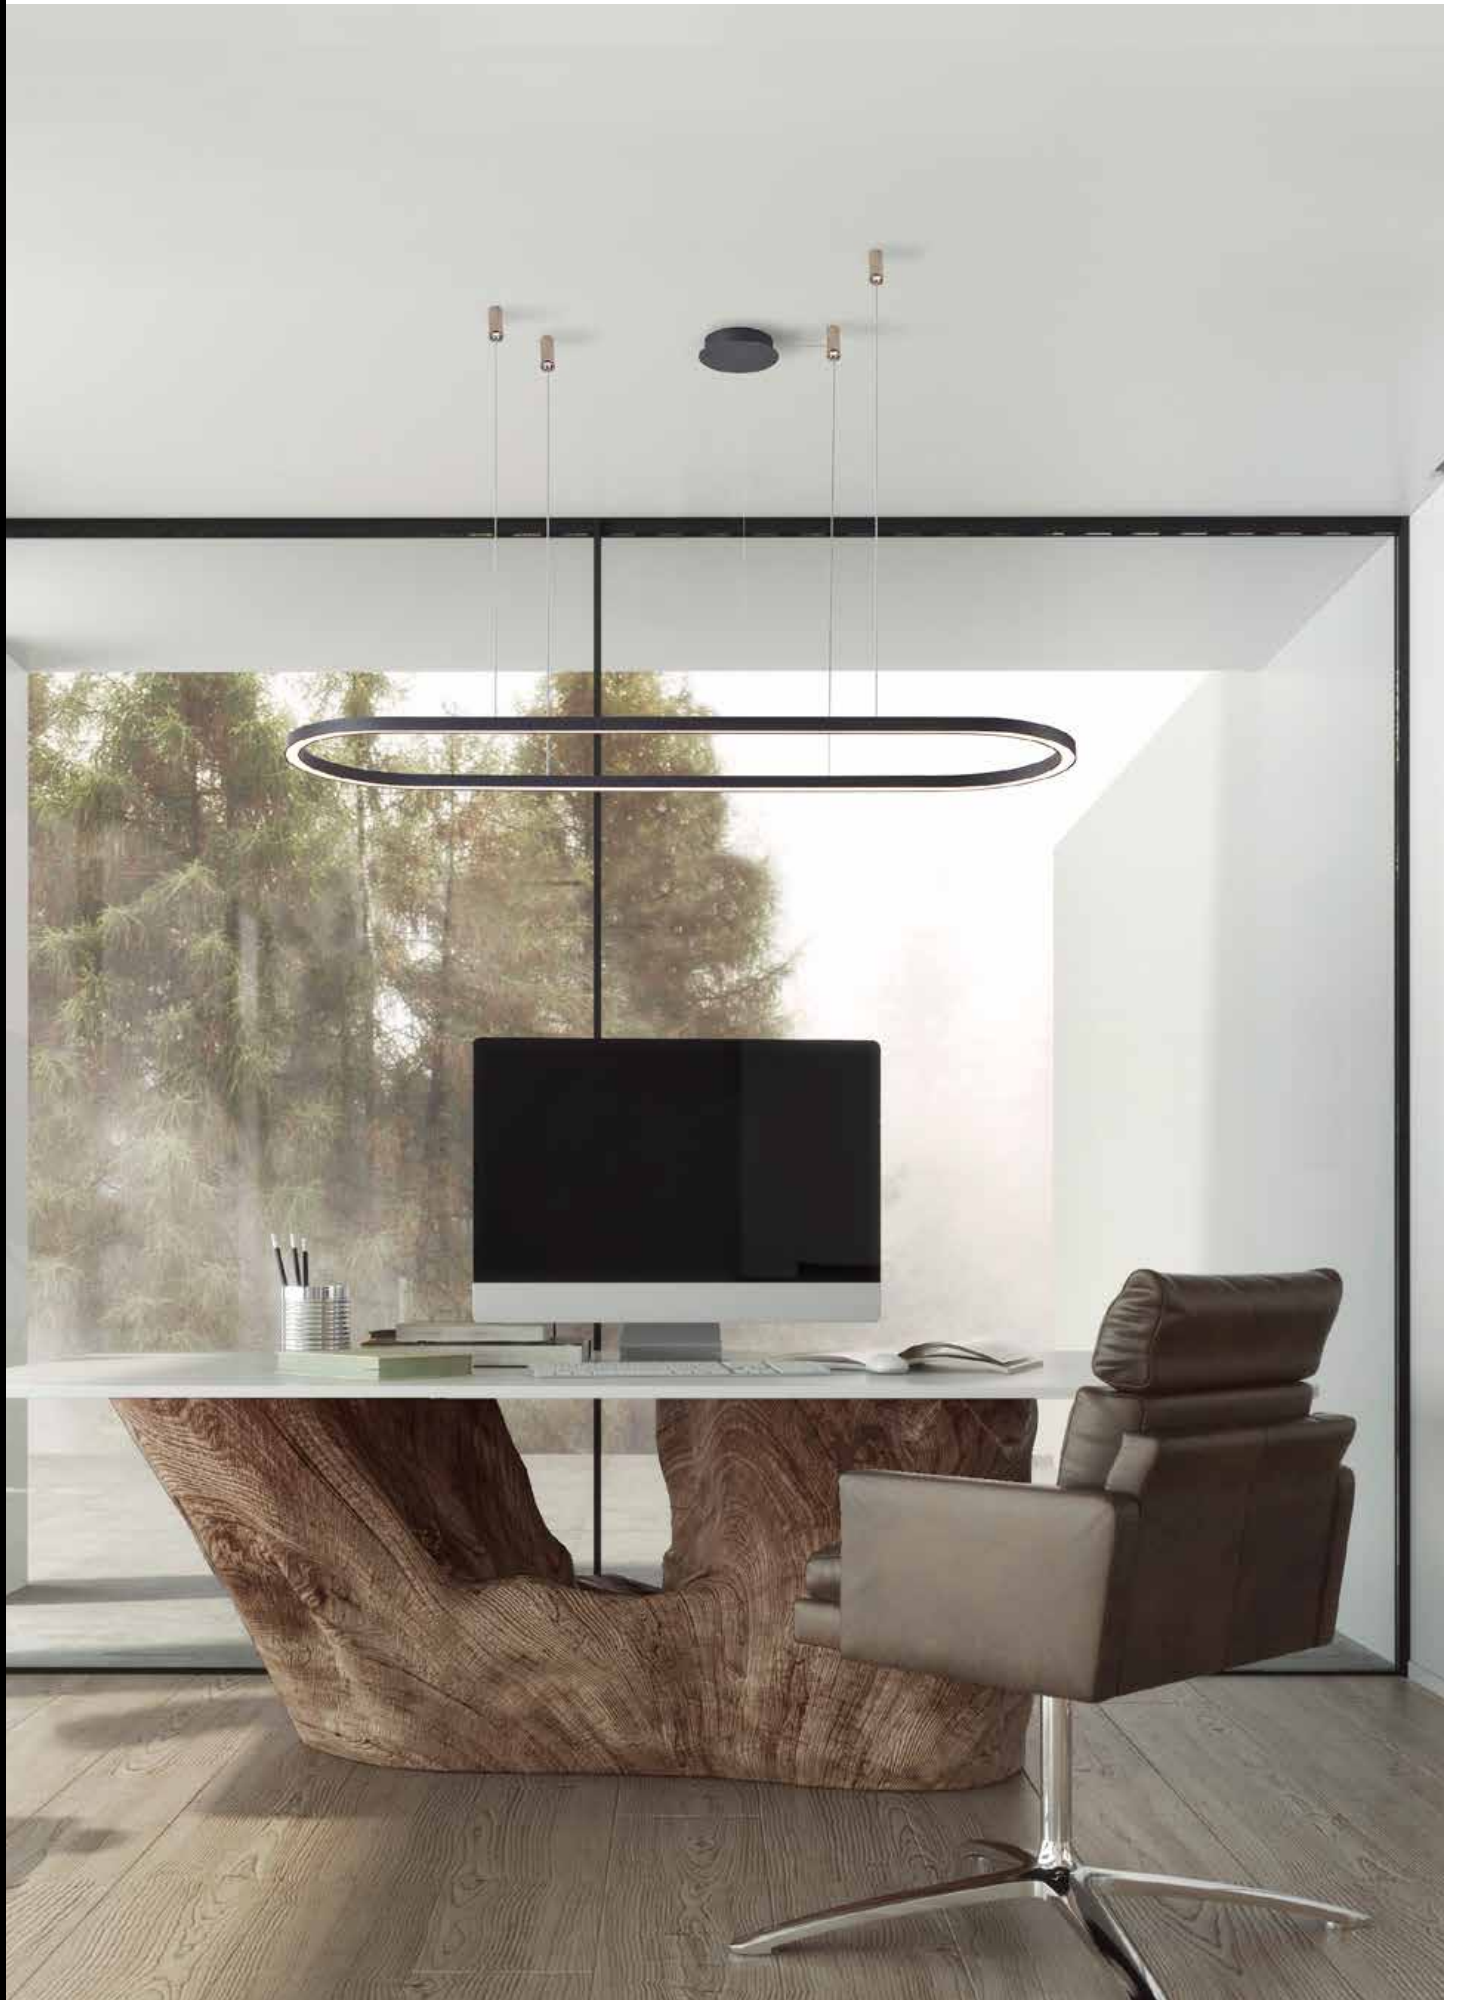

ELENA DIMM new