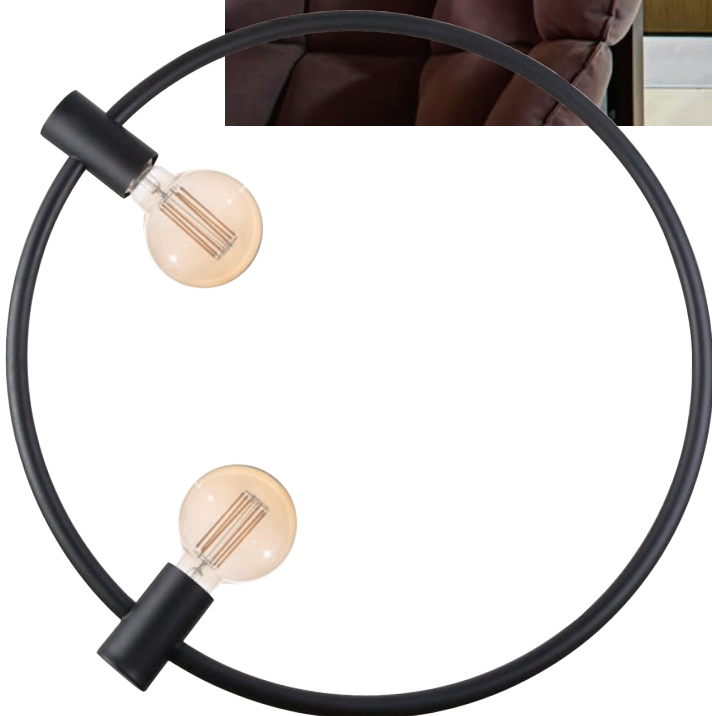

Orsola

- 1 **AZ3353** (black)
- 2 **AZ3354** (white)

E27 2x Max 60W only LED metal/plastic