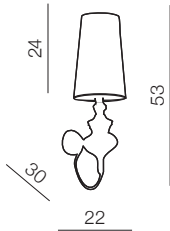

Baroco wall

- ❶ AZ0308 (silver*)
- ❷ AZ0062 (black**)

E27 1x 11W
metal/artificial material*
metal/fabric**