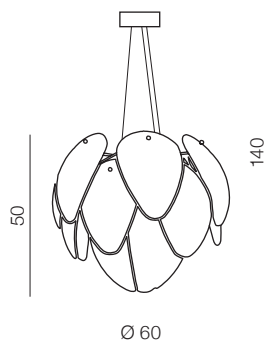

Antires

- ❶ AZ0472 (white)
- ❷ AZ2996 (smoky)

E27 5x 40W only LED
metal/chrome/glass