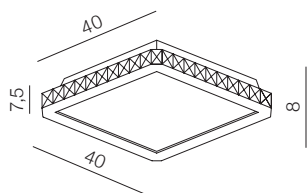

GALLANT

LED

Gallant 38 Square

AZ1594

(chrome)

LED 24W 1354lm 3000K
metal/glas