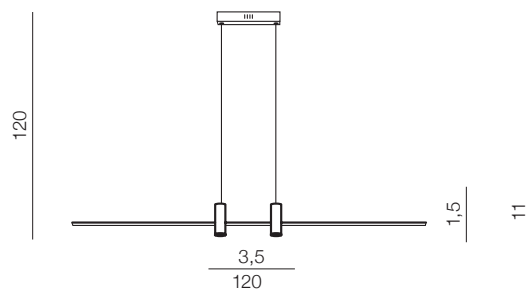

Gerardo Pendant CCT DIMM
+ REMOTE CONTROL **LED**

❶ **AZ5447** (black)

LED 33W 2145lm CCT
3000K-6000K dimmable
Aluminium / Metal / PVC