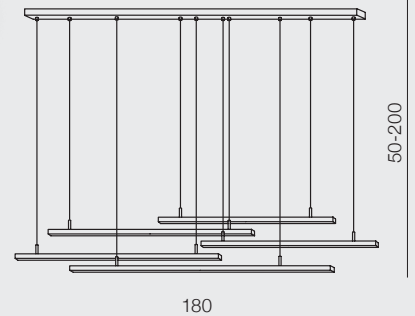

1 BLACK

2 WHITE

Merlo dimm LED

- 1 AZ3184 (black)
- 2 AZ3185 (white)

LED 49W 3280lm
3000K dimmable
aluminium/acryl