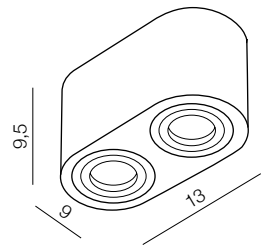

Brant 2

- ❶ AZ2817 (chrome)
- ❷ AZ2816 (white)

GU10 2x Max. 50W IP44
metal/aluminium