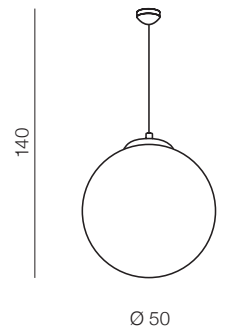

White Ball 50

AZ1329

(white)

E27 1x MAX 40W
glass/metal chrome