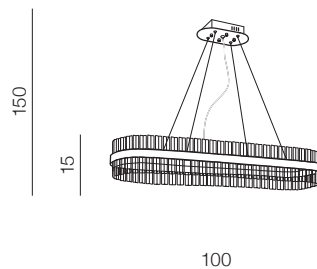

Francesca 100 LED

① AZ5263 (clear)

LED 64W 4800lm 3000K
metal/glass