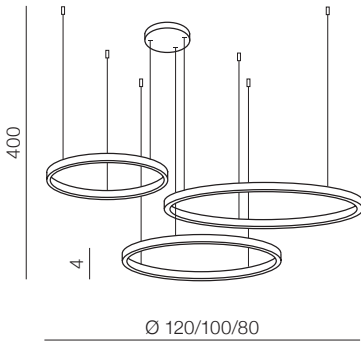

HALO PENDANT CCT + REMOTE CONTROL **new**

Conopy options!

Halo 120+100+80
Pendant CCT

+ REMOTE CONTROL **LED**

- ❶ AZ5349 (black)
- ❷ AZ5350 (gold)

LED 180W 10800lm CCT
3000K-6000K dimmable
aluminium / acrylic