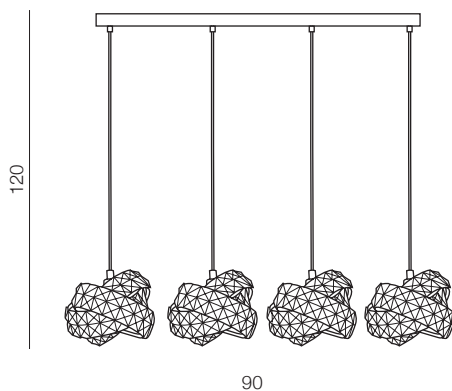

Bari 4

AZ2105

G9 4x MAX 40W
metal/crystal