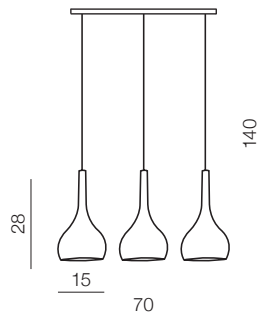

E14 1x 25W  
metal/chrome  
glass/black/white

SPELL

Spell

- 1 AZ0287 (white)
- 2 AZ0288 (pearl black)
- 3 AZ0286 (france gold)
- 4 AZ0285 (chrome)

E27 1x 60W  
aluminium/iron  
metal/chrome

**Soul 1**

- ❶ AZ1652 (chrome)
- ❷ AZ0272 (white)
- ❸ AZ0273 (black)