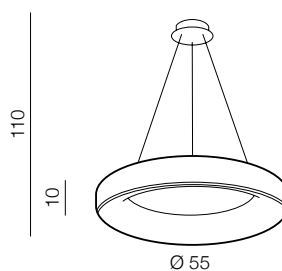

2 WHITE

3 BLACK

Sovana Pendant 45 CCT SMART LED

- 1 AZ3444 (grey)
- 2 AZ3442 (white)
- 3 AZ3443 (black)

LED 40W 2200lm CCT  
aluminium/acryl

Sovana Pendant 55 CCT SMART LED

- 1 AZ3553 (grey)
- 2 AZ3551 (white)
- 3 AZ3552 (black)