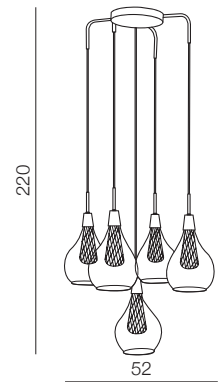

ELEKTRA

AZ1687

(chrome)

G9 1x MAX 40W
glass/aluminium

AZ1688

(chrome)

G9 3x MAX 40W
glass/aluminium

AZ1689

(chrome)

G9 3x MAX 40W
glass/aluminium

Elektra 5

AZ1690

(chrome)

G9 5x MAX 40W
glass/aluminium