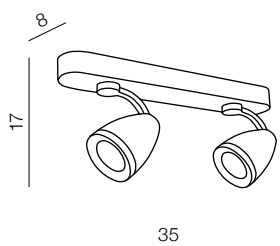

Albico 2

AZ1241
(sand white)
2x GU10 MAX 50W *
aluminium