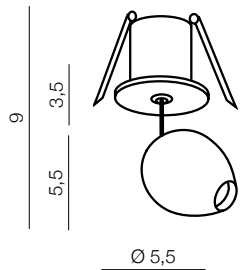

OVUM

Ovum 1 Spot

AZ3093

(black)

LED 4,5W 220lm 3000K
aluminium