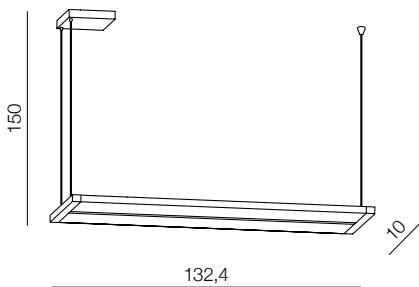

lighting up & ...

... & shining down

**Albero** LED

**AZ2701**

(natural exotic wood+black)

LED 50W 3500lm 3000K

wood/acrylic

FLASH new