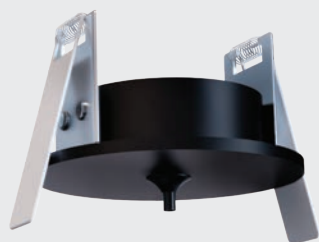

AGNES DIMM CCT SWITCH **new**