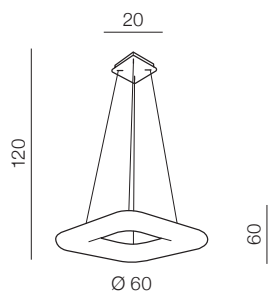

**Donut Square
Pendant CCT 6046** LED

AZ2667

LED integrated
LED 84W 7140lm
CCT 2700-6000K dimm
power dimmable
acryl