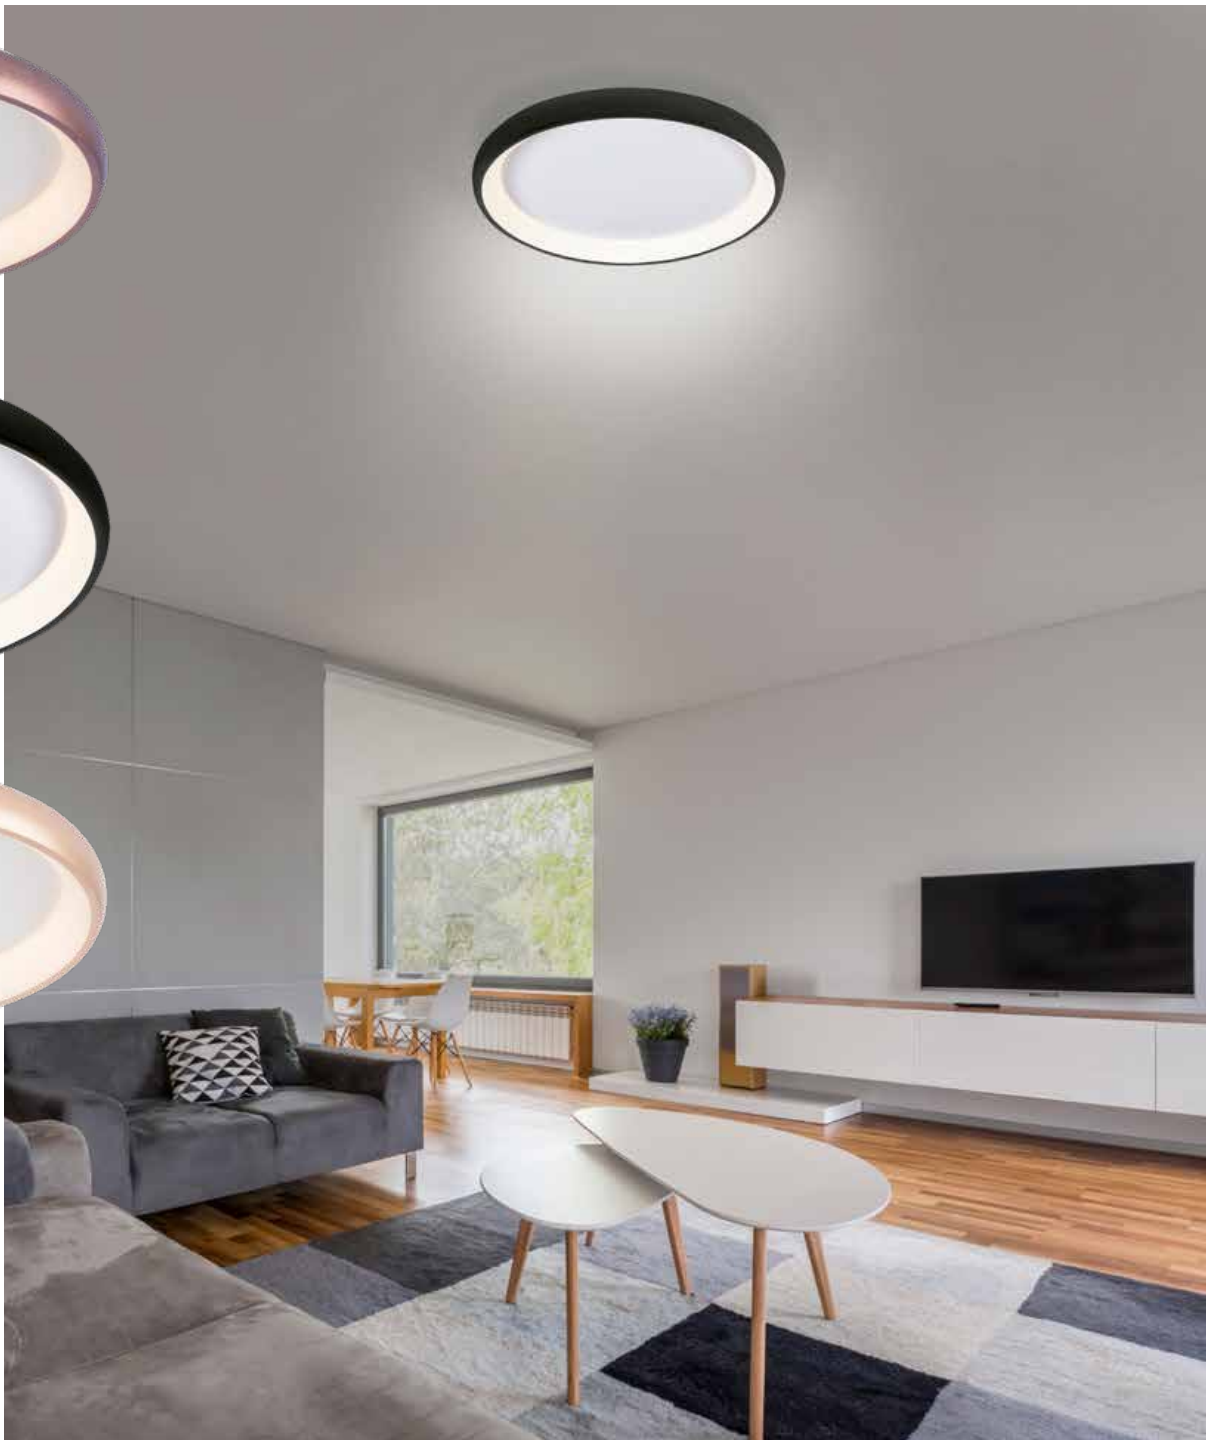

ANTONIO PENDANT CCT + REMOTE CONTROL **new**

Antonio Top 41 CCT
+ REMOTE CONTROL **LED**

- ❶ **AZ5068** (brush coffee)
- ❷ **AZ5069** (sandy black)
- ❸ **AZ5070** (brush gold)

LED 32W 1650lm CCT
3000-6500K dimmable
metal/acrylic

Antonio Top 61 CCT
+ REMOTE CONTROL **LED**

- ❶ **AZ5071** (brush coffee)
- ❷ **AZ5072** (sandy black)
- ❸ **AZ5073** (brush gold)

LED 50W 2700lm CCT
3000-6500K dimmable
metal/acrylic

Antonio Top 81 CCT
+ REMOTE CONTROL **LED**

- ❶ **AZ5074** (brush coffee)
- ❷ **AZ5075** (sandy black)
- ❸ **AZ5076** (brush gold)

LED 80W 4200lm CCT
3000-6500K dimmable
metal/acrylic