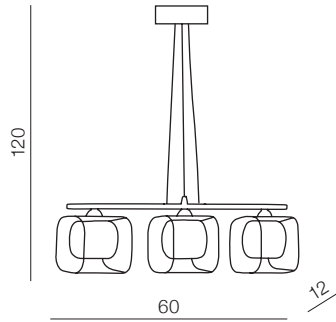

HAPPY

AZ0483

G9 1x 40W
metal/chrome/glass
clear/glass white

Happy 3

AZ0484

G9 3x 40W
metal/chrome/glass
clear/glass white