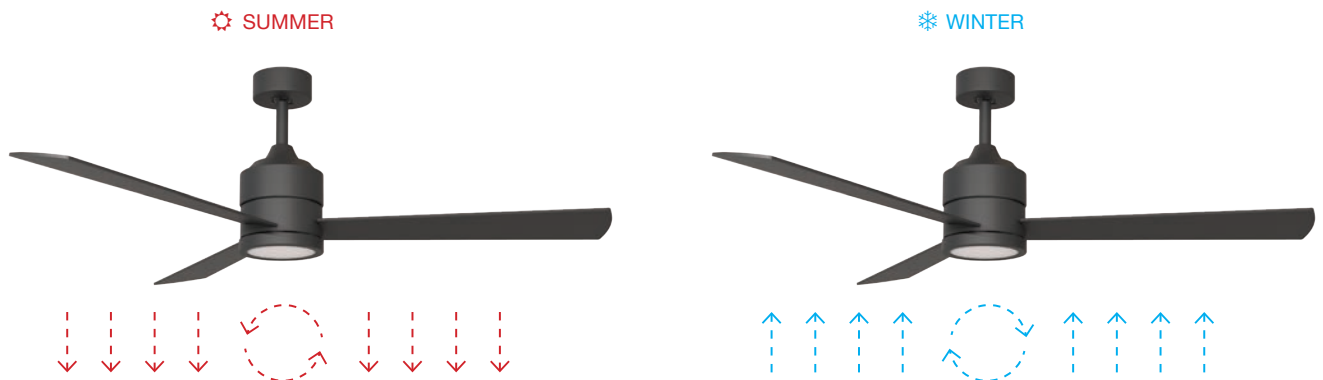

Rotations' direction (SUMMER / WINTER) function