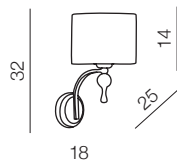

1 WHITE

2 BLACK

3 BROWN

Impress table

- 1 AZ1107 WH (white)
  - 2 AZ0502 BK (black)
  - 3 AZ2903 (brown)
- E27 1x 50W  
metal/chrome/acryl/fabric

Impress wall

- 1 AZ0503 WH (white)
  - 2 AZ0501 BK (black)
  - 3 AZ2904 BN (brown)
- E27 1x 50W  
metal/chrome/acryl/fabric