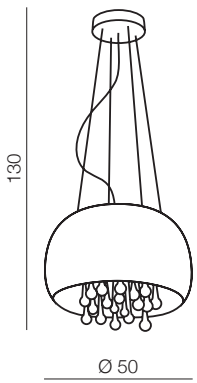

Astral

AZ1647

(gold)

TOP/PENDANT

5x G9 Only LED

glass/crystal/metal