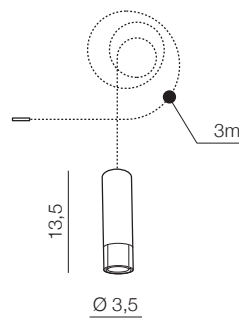

Ziko G9 3 meters

- ❶ **AZ2679** (black)
- ❷ **AZ3457** (antique)

Max 1x G9 40W only LED
aluminium