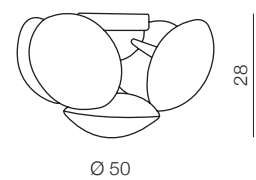

Pills 50 top

AZ0345

5x G9 LED 40W
metal/chrome/glass white