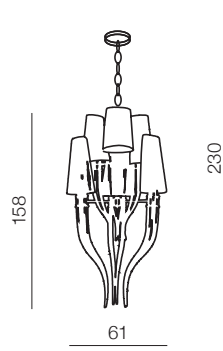

Diablo 3+3

- ❶ AZ0173 (white)
- ❷ AZ1417 (black)

12x E14 Only LED 11W
metal/fabric