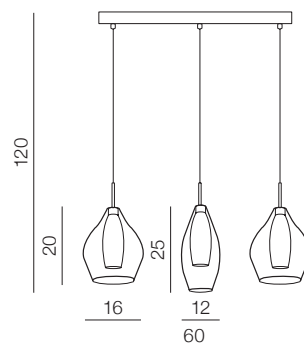

Amber milano 3

- 1 AZ2149 (chrome)
- 2 AZ3075 (clear)
- 3 AZ3078 (copper)

G9 3x 40W only LED
metal/chrome/glass