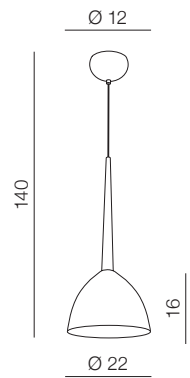

ELIZA

Eliza 1

AZ3334

(black)

E14 1xMax 60W only LED
metal/glass