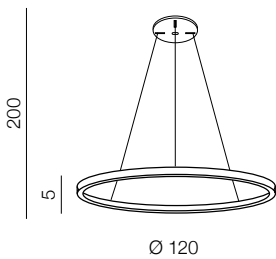

LED UP 10W, LED DOWN 40W 2900lm  
3000K dimmable  
aluminium/metal

**Andrea 120 Dimm**

- 1 **AZ5104** (sandy black)
- 2 **AZ5105** (brush gold)

LED UP 30W, LED DOWN 70W 5500lm  
3000K dimmable  
aluminium/metal