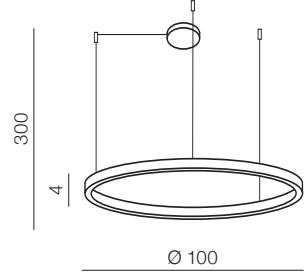

Halo 100 Pendant LED

- 1 AZ4962 (white)
- 2 AZ4963 (black)
- 3 AZ4964 (gold)

LED 60W 3692lm 3000K
aluminium/acryl