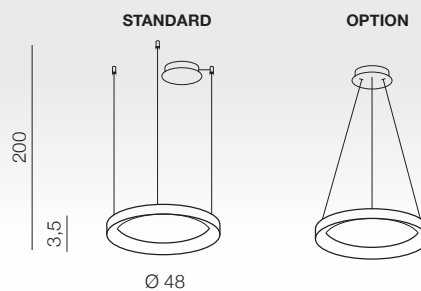

Conopy options!

Agnes Pendant 48

DIMM CCT SWITCH LED

- 1 AZ5015 (sandy white)
- 2 AZ5016 (sandy black)
- 3 AZ5017 (brush gold)

LED 38W 2100lm CCT Switch 3000-6500K dimmable aluminium/metal/acrylic