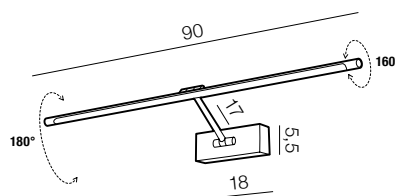

Davinci 90 LED

- ① AZ2660 (chrome)
- ② AZ2661 (sandy nickel)
- ③ AZ2662 (golden)
- ④ AZ2663 (black chrome)
- ⑤ AZ4264 (matt black)

LED 16W 1200lm 3000K RA>90
metal