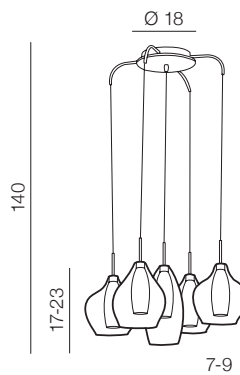

Amber milano 5

- 1 AZ0722 (chrome)
- 2 AZ3076 (clear)
- 3 AZ3172 (copper)

G9 5x 40W only LED
metal/chrome/glass