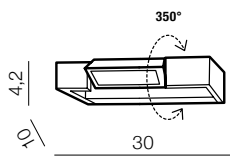

DALI IP44 **new**

Dali 30 LED

- ❶ AZ2788 3000K (white)
- ❷ AZ2883 3000K (black)
- ❶ AZ2789 4000K (white)
- ❷ AZ2885 4000K (black)
- **new** ❸ AZ5241 3000K (gold)
- **new** ❸ AZ5242 4000K (gold)

LED 9W 1080lm
3000K/4000K IP44
aluminium