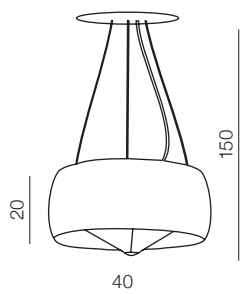

Cosmo

- ❶ AZ0845 (chrome)
- ❷ AZ0909 (black)
- ❸ AZ0846 (clear)

E27 3x 60W
metal/glass