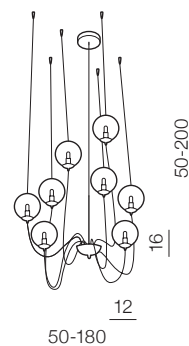

CONFLUX

Conflux 8

AZ2639

(smoke glass/black)
8x G9 Max 33W
steel/glass