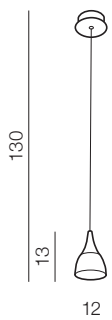

Dalmatia 1 LED

- 1 **AZ2847** (black)
- 2 **AZ2909** (white)

LED 5W 300lm 3000K
aluminium/acrylic