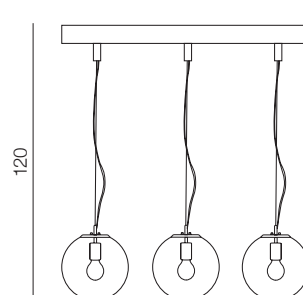

- 1 AZ3106 (chrome)
- 2 AZ3109 (copper)
- 3 AZ3132 (gold)

E27 1x 40W only LED metal/glass

Ø 40

**Iris 40**

- 1 AZ3107 (chrome)
- 2 AZ3110 (copper)
- 3 AZ3131 (gold)

E27 1x Max 40W only LED metal/glass

95

**Iris 3 Line**