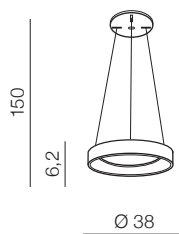

Santana Pendant 38 LED

- 1 AZ4998 (brush coffee)
- 2 AZ4999 (sandy black)
- 3 AZ5000 (brush gold)
- 4 AZ5006 (wood)

LED 30W 1650lm 3000K
aluminium/acrylic