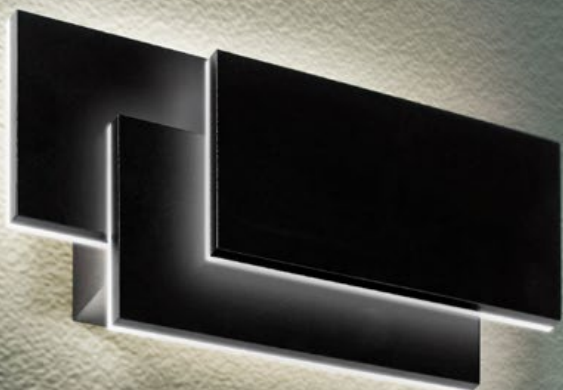

**AZ0685**

E27 1x 26W ESB  
metal/glass/chrome

CLOVER

**Clover square\*** LED

- ① AZ2198 (black)
- ② AZ2199 (white)

LED integrated  
LED 12W 3000K 840 lm  
metal/aluminium

\* offered only outside European Union