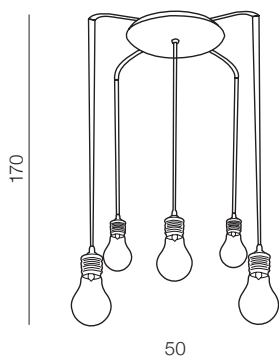

OTUS

Otus 5

AZ1645

(chrome)

G9 5x MAX 40W

glass/metal/aluminium