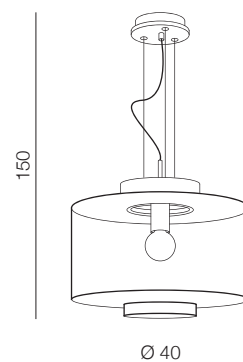

SOREL

Sorel

AZ3343

(clear)

E27 1xMax 40W only LED
metal/wood/glass/brass