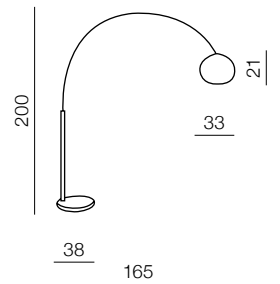

Togo

AZ0021 (chrome/black)

E27 1x MAX 100W
metal/marble