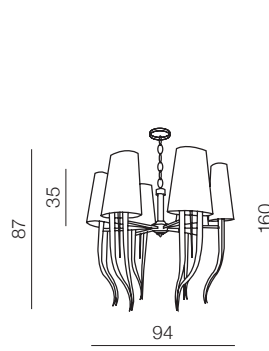

2x E14 Only LED 11W  
metal/fabric

**Diablo 3 big**

- ❶ AZ1232 (white)
- ❷ AZ1344 (black)

6x E14 Only LED 11W  
metal/fabric

**Diablo 3+3**

- ❶ AZ0173 (white)
- ❷ AZ1417 (black)

12x E14 Only LED 11W  
metal/fabric