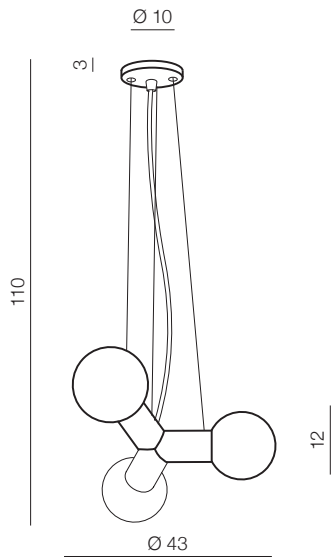

Pope

AZ3171

G9 3x Max 40W only LED
glass/metal
black