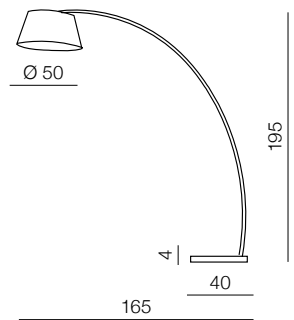

Olav

- ❶ **AZ1035** (white)
- ❷ **AZ1034** (black)

1x E27 60W
metal/fabric/acryl