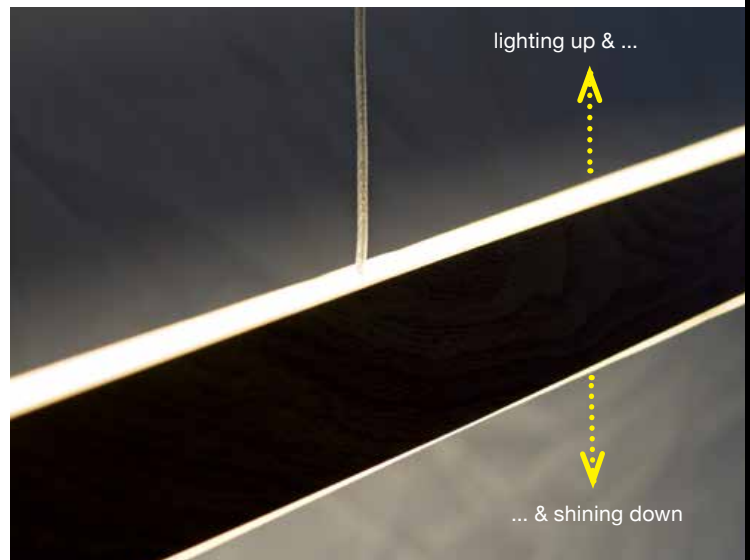

Olivier 120 Dimm LED

- 1 **AZ5106** (wood grain)
- 2 **AZ5107** (brush coffee)
- 3 **AZ5108** (sandy white)
- 4 **AZ5109** (sandy black)
- 5 **AZ5110** (brush gold)

LED UP 10W, LED DOWN 40W 2700lm 3000K
dimmable aluminium