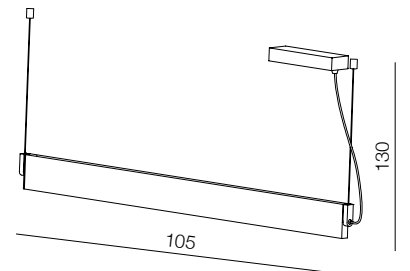

Norman White Wall M LED

AZ1683
(white)
LED 13W, 780 lm
aluminium

Norman White Wall L LED

AZ1684
(white)
LED 17W, 1020 lm
aluminium

Norman White Wall XL LED

AZ1888
(white)
LED 23W, 1215 lm
aluminium

Norman XL Pendant LED

AZ1686
(wood)
LED 29W, 1740 lm
aluminium