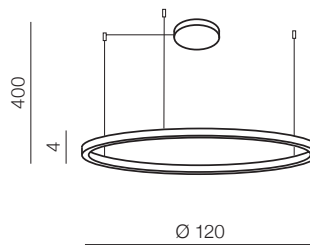

Halo Pendant 120 CCT
+ REMOTE CONTROL **LED**

- 1 AZ5343 (black)
- 2 AZ5344 (gold)

LED 60W 3600lm CCT
3000K-6000K dimmable
aluminium / acrylic