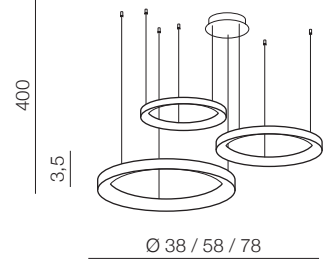

AGNES DIMM CCT SWITCH **new**

Agnes Pendant 38+58+78
DIMM CCT SWITCH LED

- 1 AZ5025 (sandy white)
- 2 AZ5024 (sandy black)
- 3 AZ5026 (brush gold)

LED 120W 6600lm CCT
Switch 3000-6500K dimmable
aluminium/metal/acrylic