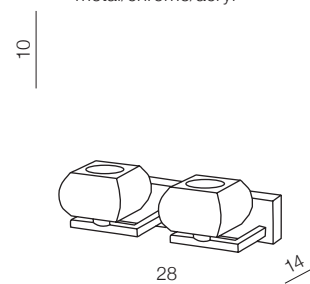

Rubic 1 wall

AZ0488

G9 1x 40W
metal/chrome/acryl

Rubic 2 wall

AZ0491

G9 2x 40W
metal/chrome/acryl