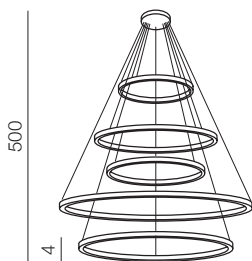

Ø 150/120/100/80/60

**Halo 150+120+100+80+60
Pendant CCT**

+ REMOTE CONTROL LED

- 1 AZ5351 (black)
- 2 AZ5352 (gold)

LED 180W 10800lm CCT
3000K-6000K dimmable
aluminium / acrylic