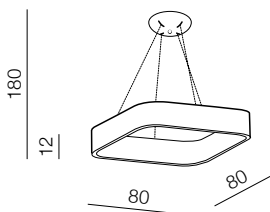

Solvent S Pendant CCT SMART 80
+ REMOTE CONTROL **LED**

- ❶ AZ3986 (grey)
- ❷ AZ3985 (white)
- ❸ AZ3984 (black)

LED 92W 4700lm CCT
steel/acryl