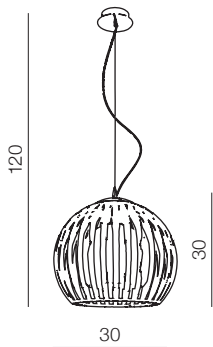

Arcada M

- 1 AZ0482 (orange)
- 2 AZ0363 (black)
- 3 AZ0481 (clear)

E27 1x 40W
acryl/glass/chrome