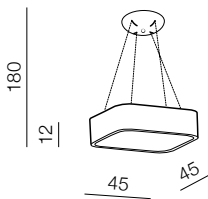

Solvent S Pendant CCT SMART 45
+ REMOTE CONTROL **LED**

- 1 **AZ3980** (grey)
- 2 **AZ3979** (white)
- 3 **AZ3978** (black)

LED 32W 2700lm CCT
steel/acryl