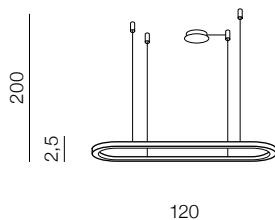

**Marco Pendant 120 CCT**  
+ REMOTE CONTROL **LED**

- ❶ AZ5052 (sandy white)
- ❷ AZ5053 (sandy black)
- ❸ AZ5054 (brush gold)

LED 100W 5500lm CCT  
3000-6500K dimmable  
aluminium/acrylic

ELENA DIMM new