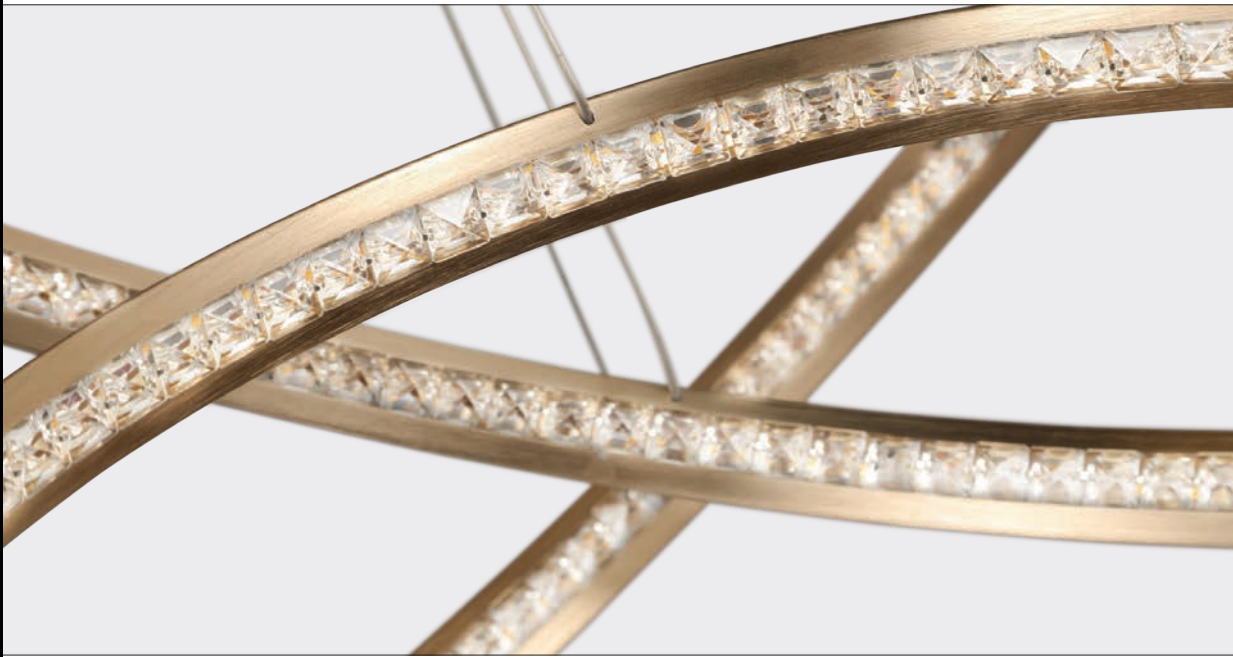

BRIGHTON

Brighton 3 LED

- 1 AZ1609 (chrome)
- 2 AZ4428 (black)
- 3 AZ4429 (gold)

LED 55W 3300lm
3000K
metal crystals