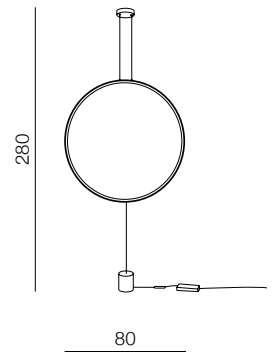

CODUTTI new

Codutti LED

① AZ5264 (black)

LED 28W 2100lm 3000K
dimmable PVC