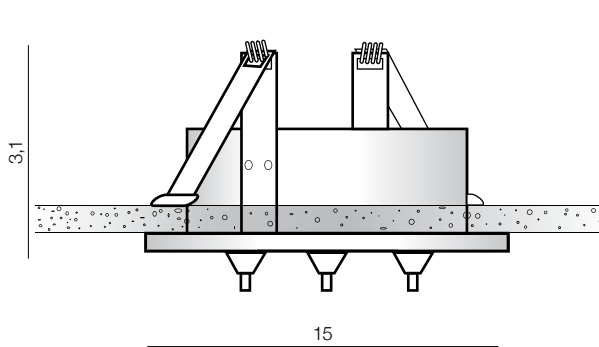

CANOPY GIPS 15CM TRIPLE **new**

Canopy Gips 15cm Triple

- ❶ **AZ5419** (white)
- ❷ **AZ5420** (black)

metal