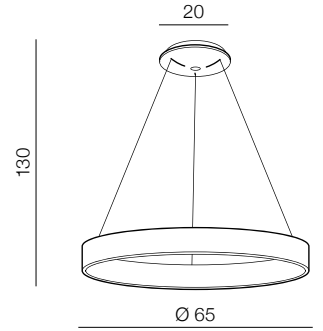

SILVAM

Silvam 45 top LED

AZ2697

(natural exotic wood+wh)
LED 30W 1950lm 3000K
rubber wood/metal

Silvam 65 top LED

AZ2698

(natural exotic wood+wh)
LED 50W 3250lm 3000K
rubber wood/acrylic

Silvam 45 pendant LED

AZ3344

(natural wood)
LED 30W 2550lm 3000K
rubber wood/metal

Silvam 65 pendant LED

AZ2699

(natural exotic wood+wh)
LED 50W 3250lm 3000K
rubber wood/acrylic