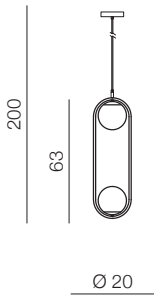

Coco 2

❶ **AZ4982** (gold)

2xG9 MAX 50W
metal + glass