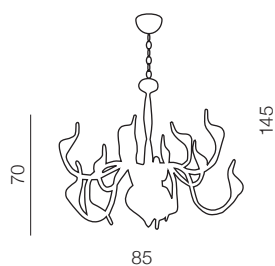

Snake 2

- 1 AZ0043 (chrome)
- 2 AZ0172 (white)
- 3 AZ1048 (black)

G4 15x 10W 12V
metal/chrome/painting