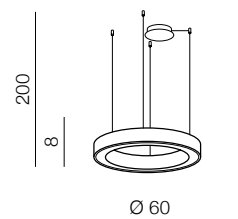

STANDARD

OPTION

Marco Pendant 60 CCT
+ REMOTE CONTROL **LED**

- 1 **AZ5043** (sandy white)
- 2 **AZ5044** (sandy black)
- 3 **AZ5045** (brush gold)

LED 50W 2750lm CCT
3000-6500K dimmable
aluminium/acrylic