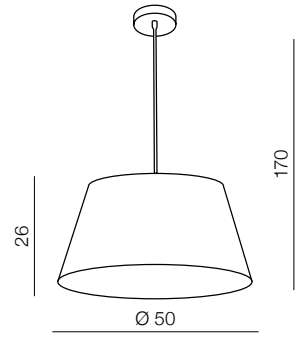

① **AZ2592** Ø 50 (white)

+

=

**Shade NF BK**

② **AZ2590** Ø 50 (black)

OLAV

**Olav pendant**

- ❶ **AZ1391** (white)
- ❷ **AZ1392** (black)