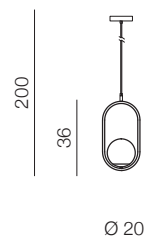

COCO 1 new

Coco 1

❶ **AZ4981** (gold)

1xG9 MAX 50W
metal + glass