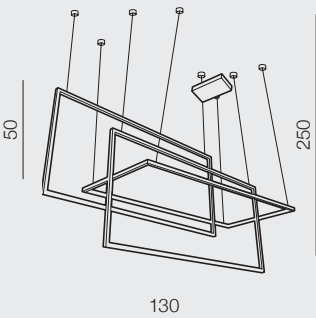

Metric LED

- 1 AZ2914 (black)
- 2 AZ2915 (white)

LED integrated Dimmable
LED 135W 6880lm 3000K
aluminium/acrylic

READY DIMM POWER