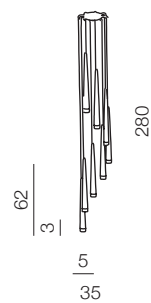

Stylo 8 MULTICOLOR

- 1 AZ0161 (black)
- 2 AZ0209 (white)
- 3 AZ0257 (chrome)

G9 8x 40W
metal/glass