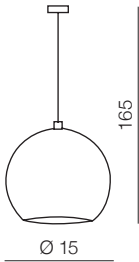

NOA

Noa 1

- ❶ AZ1033 (black/gold)
- ❷ AZ1045 (chrome/white)

1x E14 40W
metal/chrome/aluminum

Noa 7

- ❷ AZ1043 (chrome/white)

7x E14 40W
metal/chrome/aluminum