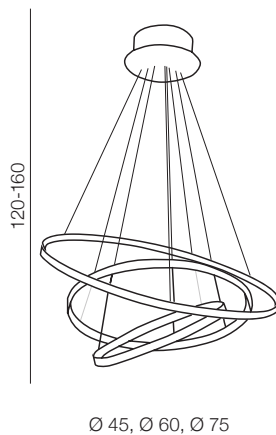

Wheel 3 dimm LED

- 1 AZ2918 (gold)
- 2 AZ2920 (black)
- 3 AZ2989 (chrome)

LED 80W 4800lm dimm
chrome/metal