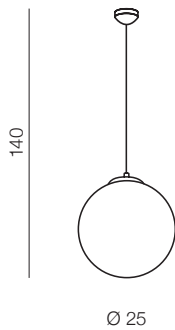

White Ball 25

AZ2515

(white)

E27 1x MAX 40W
glass/metal chrome