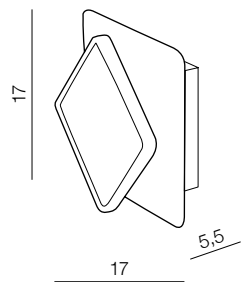

Onyx LED

- 1 AZ3358 (black)
- 2 AZ3357 (white)

LED 6W 510lm 3200K
aluminium/acrylic/metal