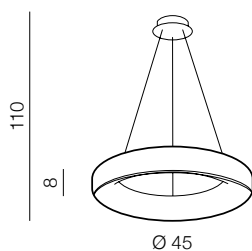

2 WHITE

3 BLACK

Sovana Pendant 45 CCT SMART LED

- 1 AZ3444 (grey)
- 2 AZ3442 (white)
- 3 AZ3443 (black)

LED 40W 2200lm CCT  
aluminium/acryl

Sovana Pendant 55 CCT SMART LED

- 1 AZ3553 (grey)
- 2 AZ3551 (white)
- 3 AZ3552 (black)