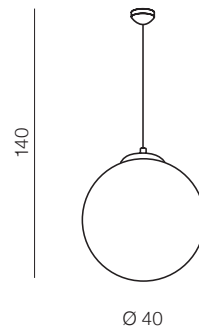

White Ball 40

AZ1328

(white)

E27 1x MAX 40W
glass/metal chrome