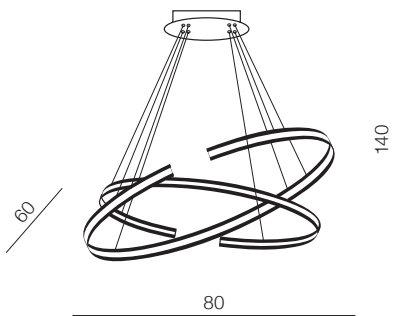

ALESSIA DIMM

Alessia dimm LED

AZ3355

(black)

LED 60W 5100lm 3000K dimmable
metal/plastic