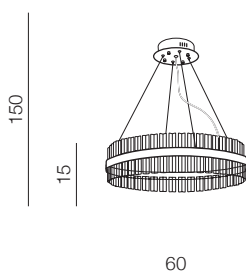

TOP / PANDANT  
12x G9 Max 40W  
metal/crystal

**2 IN 1**  
ONE LAMP  
PANDANT/TOP

1 CHROME

2 ROSE GOLD

FRANCESCA new

Francesca 60 LED

① AZ5261 (clear)

LED 37W 2770lm 3000K  
metal/glass