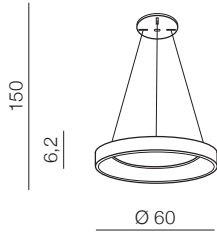

Santana Pendant 60 CCT
+ REMOTE CONTROL LED

- 1 **AZ5007** (brush coffee)
- 2 **AZ5008** (sandy black)
- 3 **AZ5009** (brush gold)
- 4 **AZ5010** (wood)

LED 50W 2800lm CCT 3000-6500K dimmable
aluminium/acrylic