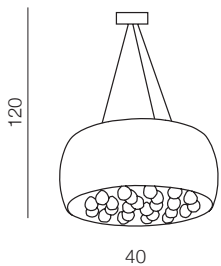

Quince 40

AZ0701
PENDANT/TOP
5x G9 Only LED
opal glass/metal/
chrome/acryl

Quince 50

AZ0702
PENDANT/TOP
6x G9 Only LED
opal glass/metal/
chrome/acryl