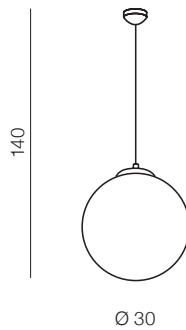

E27 1x MAX 40W  
glass/metal chrome

**White Ball 25**

**AZ2515**

(white)

E27 1x MAX 40W  
glass/metal chrome

**White Ball 30**

**AZ2516**

(white)