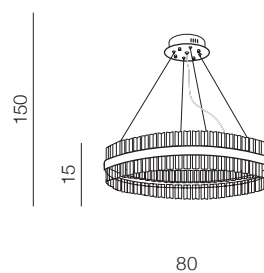

TOP / PANDANT  
12x G9 Max 40W  
metal/crystal

**2 IN 1**  
ONE LAMP  
PANDANT/TOP

1 CHROME

2 ROSE GOLD

FRANCESCA new

Francesca 60 LED

① AZ5261 (clear)

LED 37W 2770lm 3000K  
metal/glass