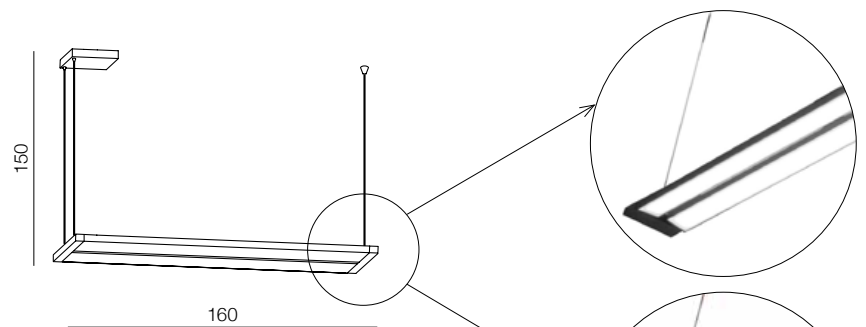

Flash 160 LED

- 1 AZ3203 3000K (black)
- new 2 AZ5428 4000K (black)

LED 70W 4550lm 4000K
metal acryl