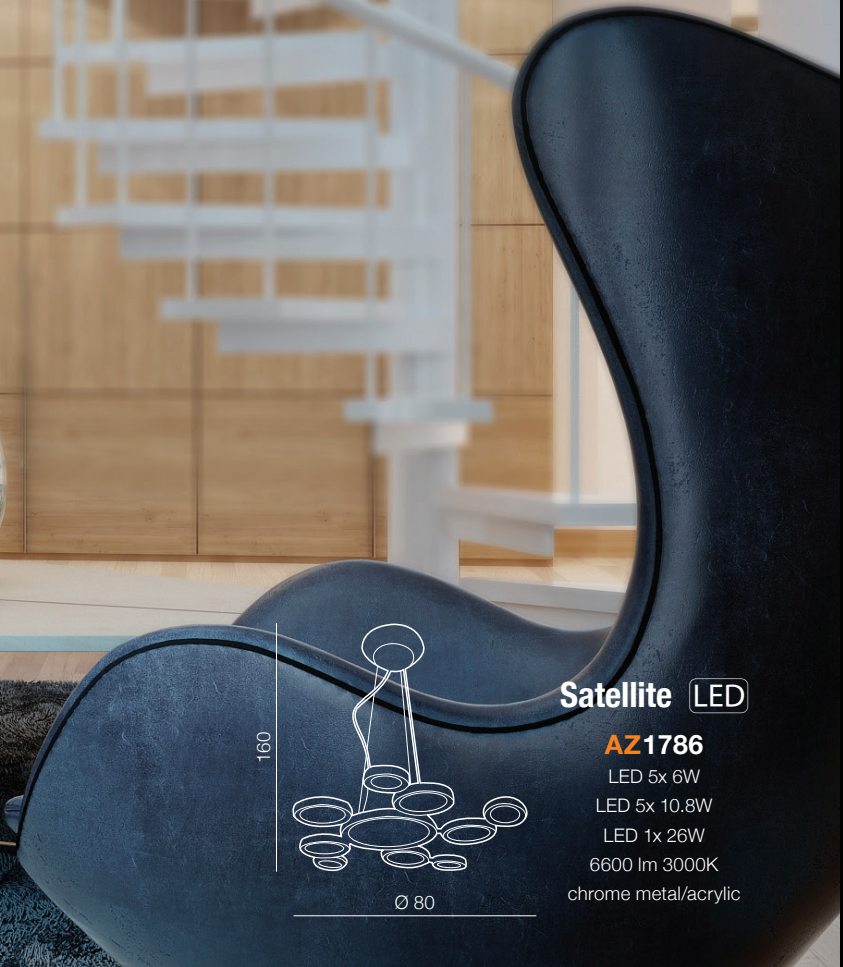

## OLIMP

**Olimp****AZ2450**

LED 80W 6720lm 3000K  
aluminium/crystal

diameters of Circles:

- 3 x Ø 21cm
- 2 x Ø 25cm
- 1 x Ø 36cm

Satellite LED

**AZ1786**

LED 5x 6W