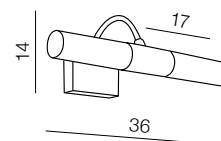

Liliane

AZ1297

(chrome/white)

2x G9 MAX 33W

opal glass/metal chrome