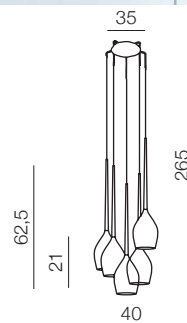

izza 5

- ① AZ0311 (shiny white)
- ② AZ0312 (shiny black)
- ③ AZ1231 (amber)
- ④ AZ1222 (olive)
- ⑤ AZ2939 (smoky)

E14 5x 50W
metal/glass