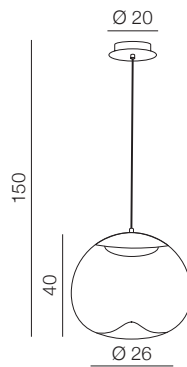

Helena B LED

AZ3342

(brass)

LED 14W 1190lm 3000K
metal/brass/glass