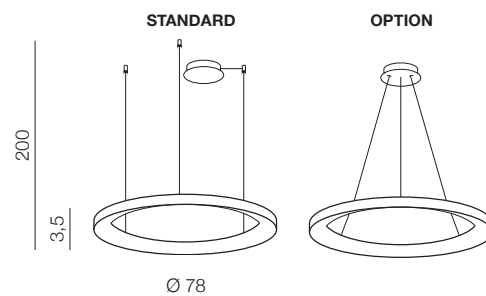

Agnes Pendant 78

DIMM CCT SWITCH LED

- 1 AZ5021 (sandy white)
- 2 AZ5022 (sandy black)
- 3 AZ5023 (brush gold)

LED 60W 3300lm CCT Switch 3000-6500K dimmable aluminium/metal/acrylic