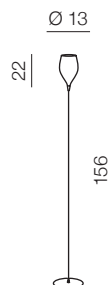

izza

- 1 AZ1077 (shiny white)
- 2 AZ1076 (shiny black)
- 3 AZ1078 (amber)
- 4 AZ1079 (olive)

E14 1x 50W
metal/glass