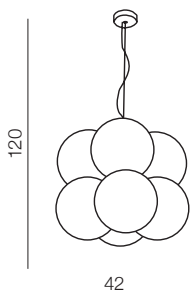

Aris 1

AZ2054

1x E27 Max 60W
acryl/metal

Aris 8 Pendant

AZ2057

8xE27 Max 60W
acryl/metal