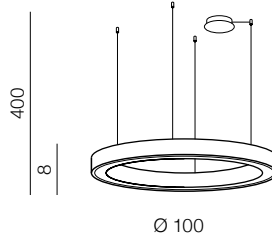

Marco Pendant 80 CCT
+ REMOTE CONTROL **LED**

- ❶ AZ5046 (sandy white)
- ❷ AZ5047 (sandy black)
- ❸ AZ5048 (brush gold)

LED 60W 3300lm CCT
3000-6500K dimmable
aluminium/acrylic

Marco Pendant 100 CCT
+ REMOTE CONTROL **LED**

- ❶ AZ5049 (sandy white)
- ❷ AZ5050 (sandy black)
- ❸ AZ5051 (brush gold)

LED 80W 4400lm CCT
3000-6500K dimmable
aluminium/acrylic

Marco Pendant 120 CCT
+ REMOTE CONTROL **LED**

- ❶ AZ5052 (sandy white)
- ❷ AZ5053 (sandy black)
- ❸ AZ5054 (brush gold)

LED 100W 5500lm CCT
3000-6500K dimmable
aluminium/acrylic