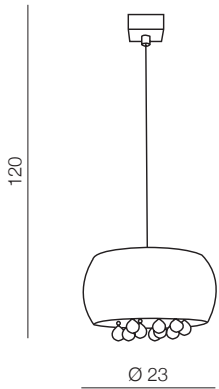

Quince 1

AZ3080

6x G9 Only LED
metal/glass/chrome/acryl