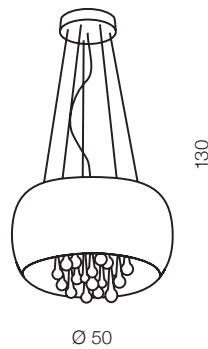

2 IN 1
ONE LAMP
PENDANT/TOP