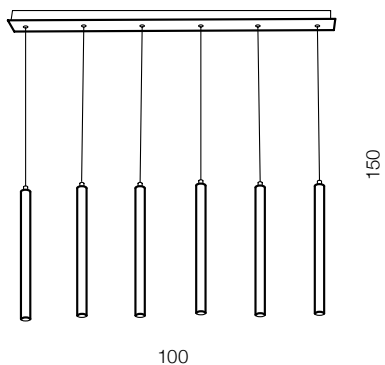

**Izolda 1** LED

**AZ3339**

(black)

LED 5W 425lm 3000K  
metal/rubber wood

**Izolda 6** LED

**AZ3340**

(black)

LED 30W 2550lm 3000K  
metal/rubber wood