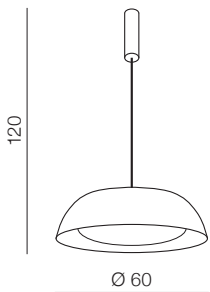

LED

Lenox Pendant 60

AZ3148

(black/copper)

LED 40W 3280lm 3000K dimmable
aluminium/acrylic