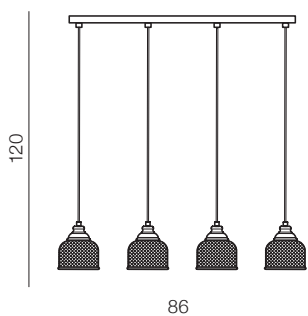

Mora 4 line

AZ2111

E27 4x MAX 60W
metal/glass