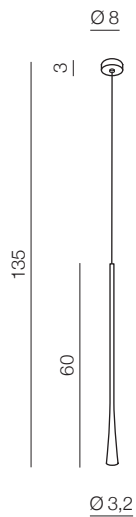

KALIA

Kalia LED

- ❶ AZ3090 (white)
- ❷ AZ3091 (brown)
- ❸ AZ3092 (black)

LED 7W 325lm 3000K
aluminium