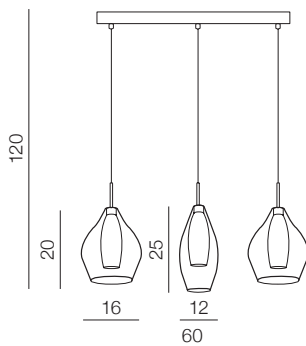

Amber milano 3

- 1 AZ2149 (chrome)
- 2 AZ3075 (clear)
- 3 AZ3078 (copper)

G9 3x 40W only LED
metal/chrome/glass