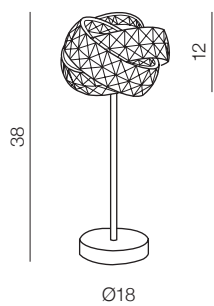

Bari table

AZ2106

G9 1x MAX 40W
metal/crystal