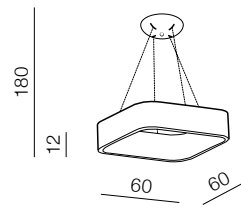

Solvent S Pendant CCT SMART 60
+ REMOTE CONTROL **LED**

- 1 **AZ3983** (grey)
- 2 **AZ3982** (white)
- 3 **AZ3981** (black)

LED 42W 3300lm CCT
steel/acryl