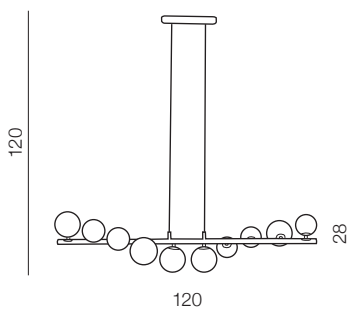

Sybilla 10 pendant

- ① AZ2100 (chrome)
- ② AZ4404 (black)
- ③ AZ4407 (gold)

G9 10x Max 60W
metal/glass