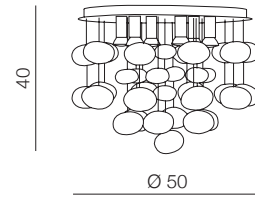

LUVIA

- ❶ AZ2542 (chrome)
- ❷ AZ2571 (clear)

GU10 10x 40W only LED
metal/chrome/glass

Luvia

- ❶ AZ2541 (chrome)
- ❷ AZ3072 (gold)
- ❸ AZ2572 (clear)

GU10 6x 40W only LED
metal/chrome/glass