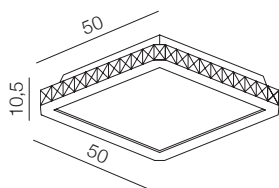

LED

Gallant 50 Square

AZ1595

(chrome)

LED 24W 1440lm 3000K
metal/glas