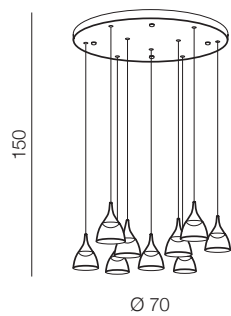

Dalmatia 9 LED

- 1 **AZ3143** (black)
- 2 **AZ3144** (white)

LED 45W 3880lm 3000K
aluminium/acrylic