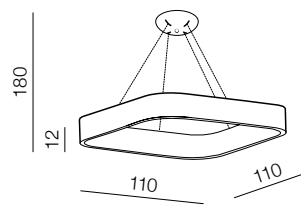

- ❶ AZ3986 (grey)
- ❷ AZ3985 (white)
- ❸ AZ3984 (black)

LED 92W 4700lm CCT  
steel/acryl

**Solvent S Pendant CCT SMART 110**  
+ REMOTE CONTROL **LED**

- ❶ AZ3989 (grey)
- ❷ AZ3988 (white)
- ❸ AZ3987 (black)