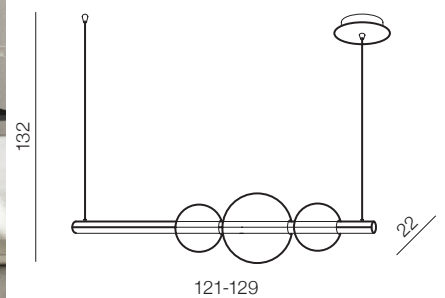

Sandra 3 dimm LED

- 1 **AZ3352** (black)
- 2 **AZ4426** (white)
- 3 **AZ4427** (gold)

LED 48W 3120lm DIMM 3000K
metal/glass