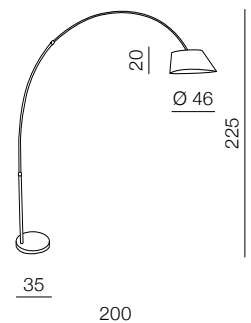

BARD

Bard

AZ1125

(black)

1x E27 60W

metal/fabric