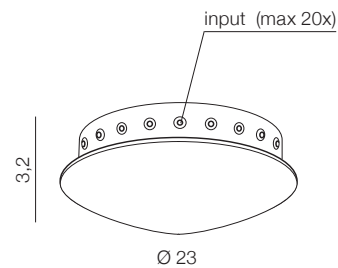

Ziko Base 20

- AZ3410 (black)

Max 20x input for Ziko meters
aluminium