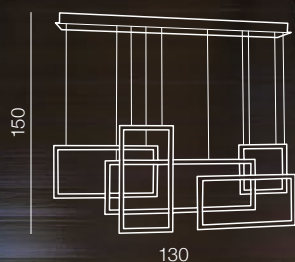

QUADRATUS DIMM

Quadratus LED

- ❶ AZ2850 (black)
- ❷ AZ2851 (white)

LED integrated Dimmable
LED 105W 6500lm 3000K
aluminium/acrylic