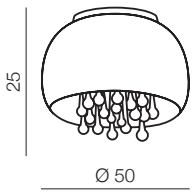

Astral

AZ1647

(gold)

TOP/PENDANT

5x G9 Only LED

glass/crystal/metal