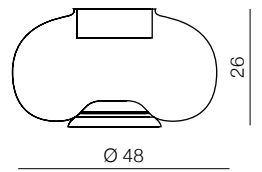

FLORA

Flora

AZ0185

3x E27 11W
metal/glass
chrome/white