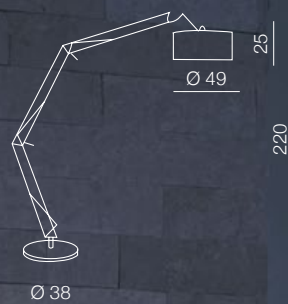

Bosse floor

AZ1040 (white)

E27 1x 60W

metal/fabric