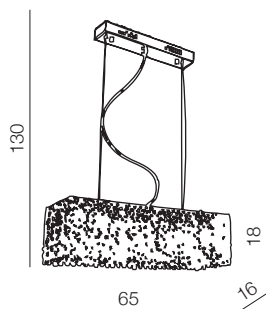

GU10 6x Max 40W only LED  
metal/chrome/glass

LUVIA 125 XL

Luvia 125 XL

- AZ2573 (clear)
- AZ2574 (chrome)

GU10 9x Max 40W  
only LED  
metal/chrome/glass

**Roma wall**

**AZ1511**

230V G9 2x 33W  
metal/crystal  
chrome/transparent