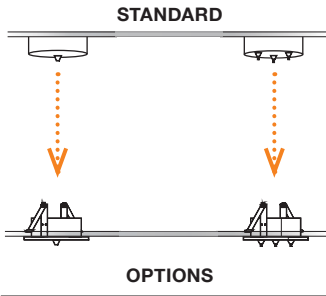

HALO PENDANT CCT + REMOTE CONTROL **new**

Conopy options!

Halo 120+100+80
Pendant CCT

+ REMOTE CONTROL **LED**

- ❶ AZ5349 (black)
- ❷ AZ5350 (gold)

LED 180W 10800lm CCT
3000K-6000K dimmable
aluminium / acrylic