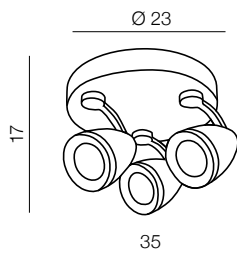

Albico 2

AZ1241
(sand white)
2x GU10 MAX 50W *
aluminium

Albico 3 round

AZ1243
(sand white)
3x GU10 MAX 50W *
aluminium