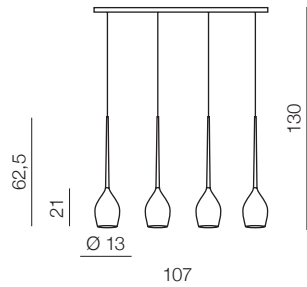

E14 3x 50W  
metal/glass

izza 1

- ① AZ0131 (shiny white)
- ② AZ0130 (shiny black)
- ③ AZ1221 (amber)
- ④ AZ1220 (olive)
- ⑤ AZ2936 (smoky)

E14 1x 50W  
metal/glass

izza 4

- ① AZ0101 (shiny white)
- ② AZ0100 (shiny black)
- ③ AZ1227 (amber)
- ④ AZ1228 (olive)
- ⑤ AZ2938 (smoky)