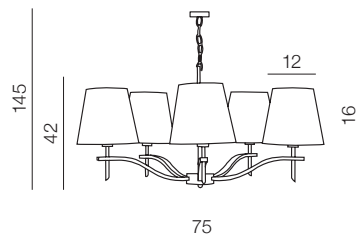

Princessa 5

AZ0724

E14 5x 40W
metal/chrome/fabric