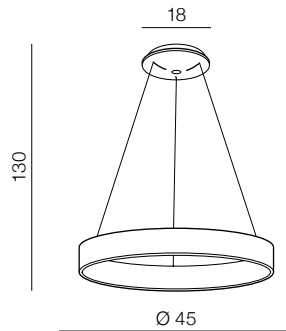

SILVAM

Silvam 45 top LED

AZ2697

(natural exotic wood+wh)
LED 30W 1950lm 3000K
rubber wood/metal

Silvam 65 top LED

AZ2698

(natural exotic wood+wh)
LED 50W 3250lm 3000K
rubber wood/acrylic

Silvam 45 pendant LED

AZ3344

(natural wood)
LED 30W 2550lm 3000K
rubber wood/metal

Silvam 65 pendant LED

AZ2699

(natural exotic wood+wh)
LED 50W 3250lm 3000K
rubber wood/acrylic