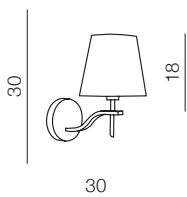

**Diablo 6 big**

- ❶ AZ1389 (white)
- ❷ AZ1390 (black)

12x E14 Only LED 11W  
metal/fabric

**Diablo 3**

- ❶ AZ0028 (white)
- ❷ AZ1345 (black)

6x E14 Only LED 11W  
metal/fabric

PRINCESSA

**Princessa wall**