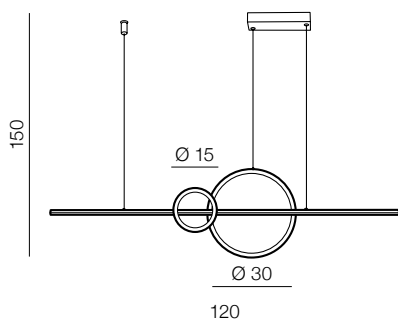

SARA 3-STEP DIMM **new**

3-Step diming system

Sara 3-step DIMM **LED**

- 1 **AZ5260** (pearl gold)
- 2 **AZ5259** (black)

LED 35W 2600lm
3000K dimmable
PVC