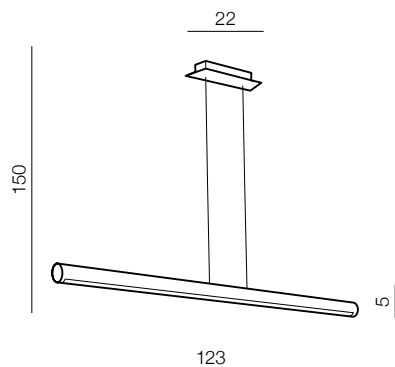

Albero LED

AZ2701

(natural exotic wood+black)

LED 50W 3500lm 3000K

wood/acrylic