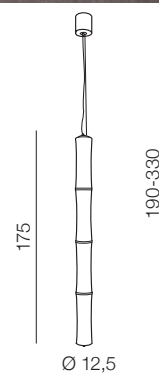

Bamboo 4 pendant

AZ1902

LED 96W 3000K 8160lm
acryl
dimmable