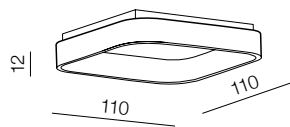

Solvent S Top CCT SMART 110
+ REMOTE CONTROL **LED**

- 1 AZ4013 (grey)
- 2 AZ4012 (white)
- 3 AZ4011 (black)

LED 120W 7700lm CCT
steel/acryl