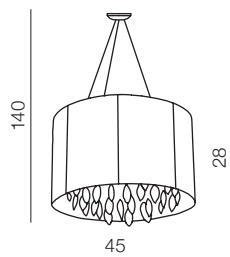

Sidney round

AZ0511

BN (brown)

E14 7x 40W

Fabric/Chrome/Crystal