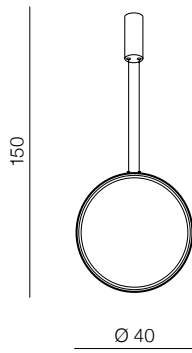

MASSIMA 3-STEP DIMM **new**

Massima 40 LED

- 1 AZ5254 (gold)
- 2 AZ5253 (black)

LED 25W 1800lm
3000K dimmable
metal/aluminium/pvc