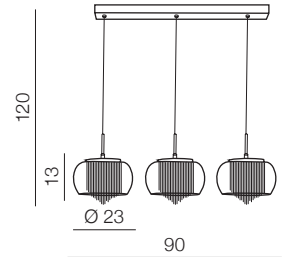

REGO

AZ1001
(metal/chrome)
1x G9 Only LED
aluminium/glass

Rego 3 line

AZ2453
(metal/chrome)
3x G9 Only LED
metal/glass

21
IN

ONE LAMP
PENDANT/TOP

AZ0999
(metal/chrome)
PENDANT/TOP
5x G9 Only LED
aluminium/glass

AZ1000
(metal/chrome)
PENDANT/TOP
8x G9 Only LED
aluminium/glass