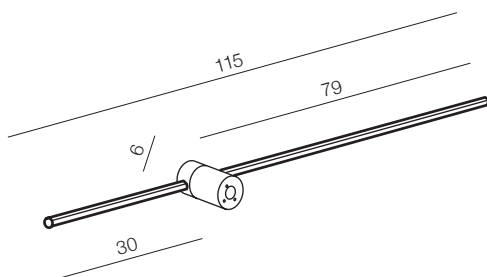

Graziano Wall 115 LED

① **AZ5449** (black)

LED 16W 1125lm 3000K
Aluminium / PVC