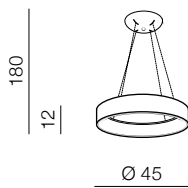

SOLVENT SOLVENT CCT + REMOTE CONTROL

Solvent R Pendant CCT SMART 45
+ REMOTE CONTROL LED

- 1 AZ3968 (grey)
- 2 AZ3967 (white)
- 3 AZ3966 (black)

LED 32W 2700lm CCT
steel/acryl