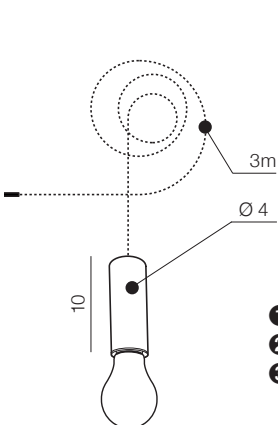

Ziko E27 3 meters

- ❶ AZ3115 (black)
- ❷ AZ3114 (white)
- ❸ AZ3455 (antique)

E27 Only Led Max 35W
aluminium

Ziko E27 6 meters

- ❶ AZ3116 (black)
- ❷ AZ3113 (white)
- ❸ AZ3456 (antique)

E27 Only Led Max 35W
aluminium