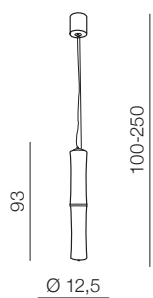

BAMBOO DIMM

Bamboo 2 pendant

AZ1900

LED 48W 3000K 4080lm
acryl
dimmable