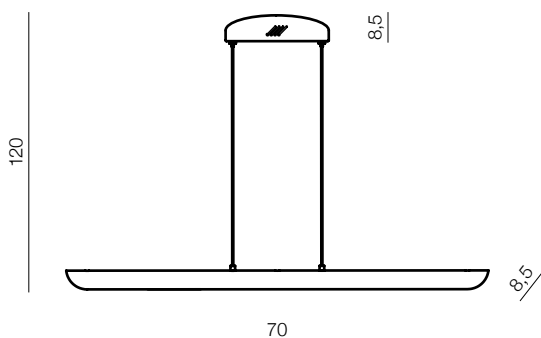

Ray LED

- 1 AZ1695 (chrome)
- 2 AZ1696 (satin nickel)

LED 28W 1740lm 3000K
aluminium IP20