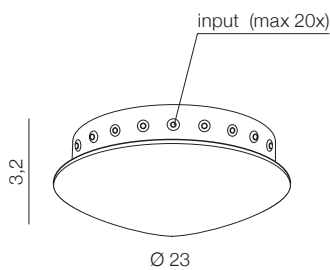

Ziko Base 20

AZ3410 (black)
Max 20x input for Ziko meters
aluminium