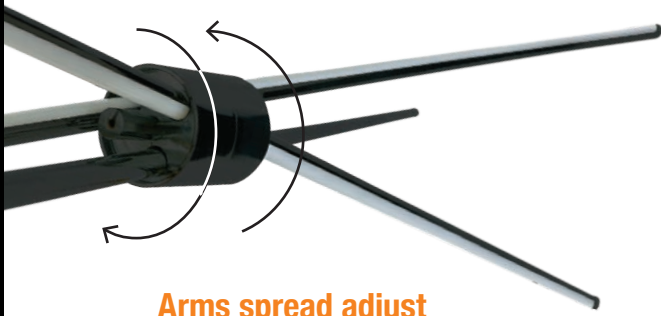

JAX

Arms spread adjust