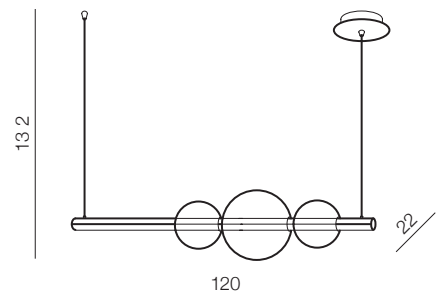

2 WHITE

3 GOLD

**Sandra 1 dimm** LED

**AZ3351**

(black)

LED 36W 2340lm 3000K dimmable  
glass/acrylic

**Sandra 3 dimm** LED

1 **AZ3352** (black)