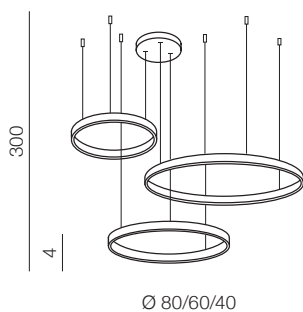

HALO PENDANT CCT + REMOTE CONTROL **new**

Halo 80+60+40 Pendant CCT
+ REMOTE CONTROL **LED**

- 1 AZ4971 (white)
- 2 AZ4972 (black)
- 3 AZ4973 (gold)

LED 90W 8760lm CCT
3000K-6000K dimmable
aluminium/acryl