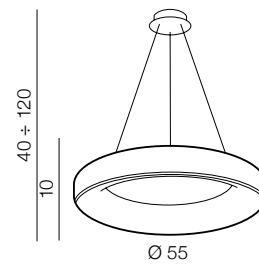

Sovana Top 55 CCT LED

- 1 AZ2724 (white)
- 2 AZ2725 (grey)
- 3 AZ2726 (black)

LED integrated LED 50W 2750lm  
3000/6500k Dimm power dimmable  
acryl/aluminium

Sovana Pendant 55 CCT LED

- 1 AZ2727 (white)
- 2 AZ2729 (grey)
- 3 AZ2728 (black)