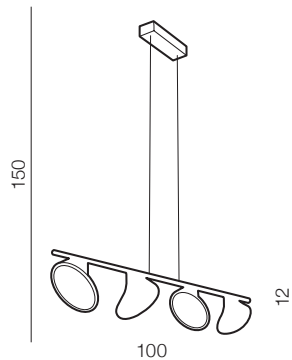

**Ziko E27 6 meters**

- ❶ AZ3116 (black)
- ❷ AZ3113 (white)
- ❸ AZ3456 (antique)

E27 Only Led Max 35W  
aluminium

CLAMOR

Clamor LED

**AZ2696**

(black matt)

LED integrated