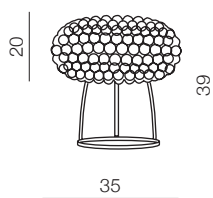

Acrylio table

AZ1099

1x R7S
metal/acryl/glass
white/clear/white