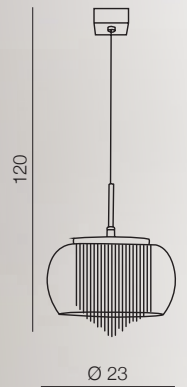

Rego 1

AZ3081

1x G9 Max 40W only LED
metal/chrome/glass/acryl