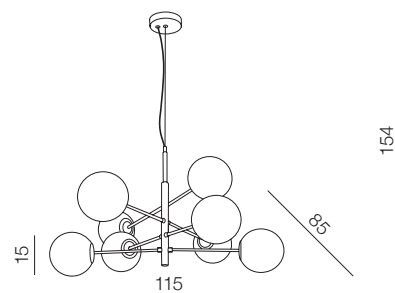

OVIEDO

Oviedo 6

- 1 AZ4420 (black/black)
- 2 AZ4421 (gold/black)

G9 6x Max 36W
metal glass

Oviedo 8

- 1 AZ4422 (black/black)
- 2 AZ4423 (gold/black)

G9 8x Max 48W
metal glass