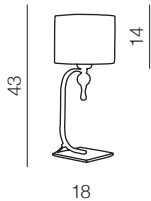

Impress table

1. 1 AZ1107 WH (white)
   - 2 AZ0502 BK (black)
   - 3 AZ2903 (brown)
2. E27 1x 50W
   metal/chrome/acryl/fabric