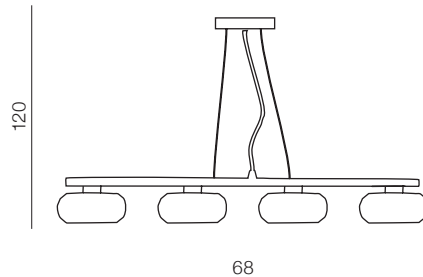

Rubic 4

AZ0493

G9 4x 40W
metal/chrome/acryl