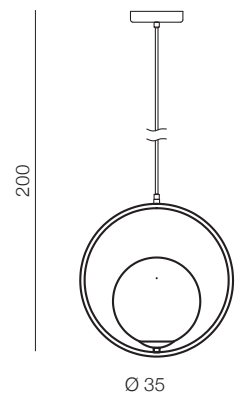

JUMBO 1 new

Jumbo 1

❶ **AZ4983** (gold)

1xG9 MAX 50W
metal + glass