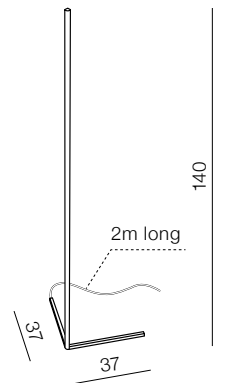

Johnny Digital LED RGB **RGB** + Remote Control

- 1 AZ4754 (black)
- 2 AZ4755 (white)

LED 20W 85÷269 lm RGB aluminium/PC