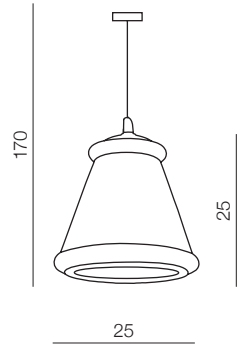

KEN

Ken

AZ0453

E27 1x 60W
glass/smoke