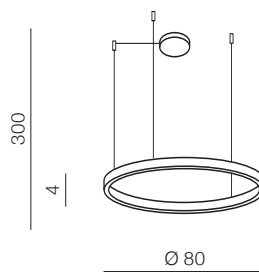

Halo 80 Pendant LED

- 1 AZ4959 (white)
- 2 AZ4960 (black)
- 3 AZ4961 (gold)

LED 55W 3490lm 3000K
aluminium/acryl