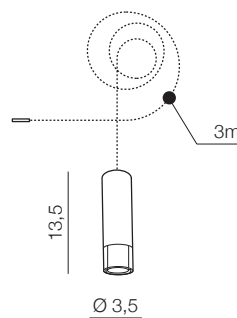

Ziko GU10 3 meters

AZ3411

(black)
GU10 1x Max 35W only LED
aluminium