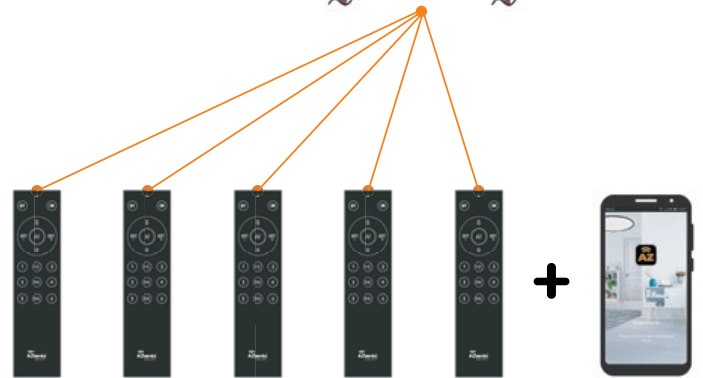

You can control WiFi Dimmer Module by:
AZZardo Smart App
Remote Control 2.4 GHz

Working with:

Dimmable drivers – min. 10W

Dimmable bulbs (led/halogen) – min. 10W