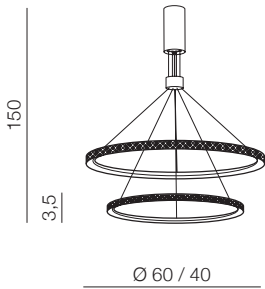

Diego 60+40 LED

1 **AZ5111** (sandy black)

LED 70W (50W+20W) 3700lm
3000K dimmable
aluminium