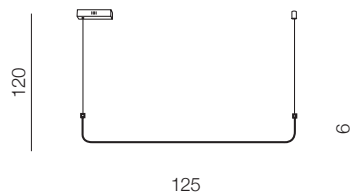

MARIO CCT + REMOTE CONTROL **new**

Mario Pendant 1 CCT DIMM
+ REMOTE CONTROL **LED**

1 AZ5445 (black)

LED 24W 1885lm CCT 3000K-6000K dimmable
Aluminium / Metal / Silicon