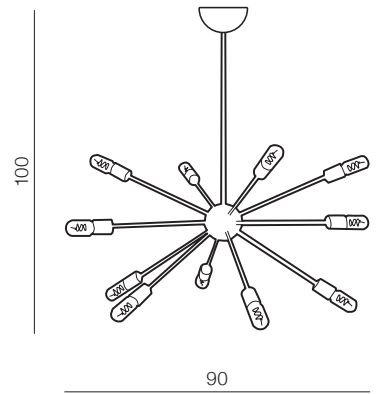

Volta 5
AZ2386
E27 5x MAX 40W
concrete