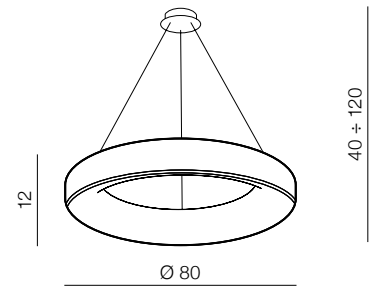

LED 50W 2750lm CCT  
aluminium/acryl

SOVANA CCT

Sovana Top 80 CCT LED

- ❶ AZ3445 (white)
- ❷ AZ3447 (grey)
- ❸ AZ3446 (black)

LED 80W 2700-6500K 4000lm dimmable aluminium/acryl

Sovana Pendant 80 CCT LED

- ❶ AZ3448 (white)
- ❷ AZ3450 (grey)
- ❸ AZ3449 (black)