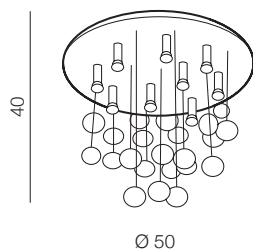

LUVIA 80 CLEAR

**Luvia 80**

**AZ2571**

(clear)

GU10 10x Max 40W only LED  
metal/chrome/glass

**Luvia clear**

**AZ2572**

(clear)