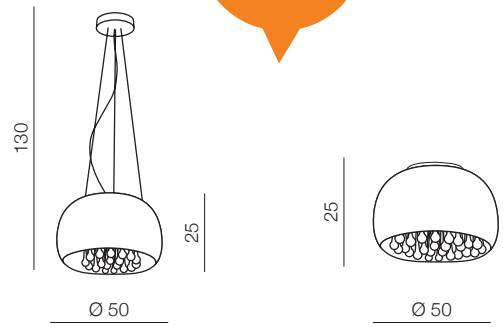

Burn 2

AZ0700

PENDANT/TOP
6x G9 Only LED
metal/glass/crystal
chrome/chrome/clear