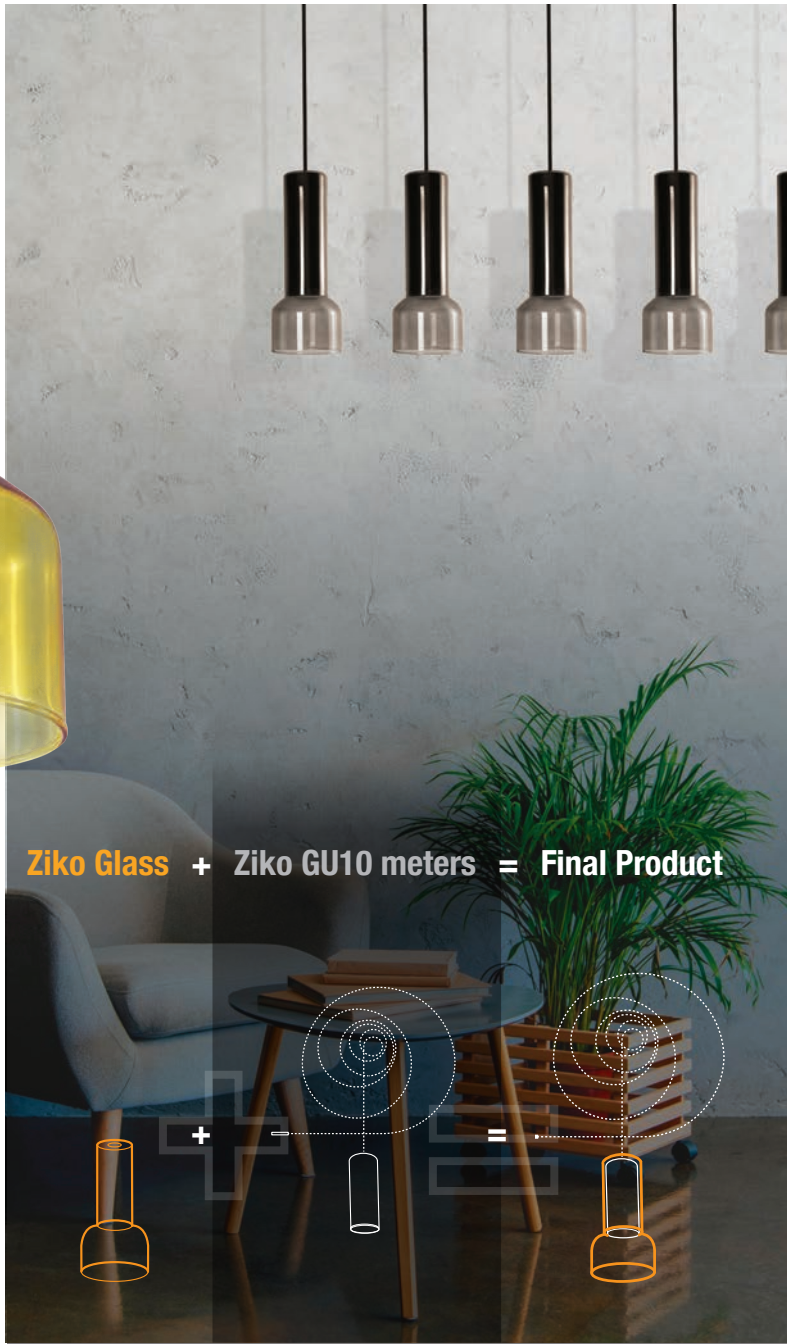

Ziko Glass + Ziko GU10 meters = Final Product