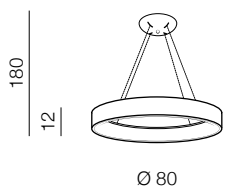

**Solvent R Pendant CCT SMART 80**  
+ REMOTE CONTROL **LED**

- ① AZ3974 (grey)
- ② AZ3973 (white)
- ③ AZ3972 (black)

LED 92W 4700lm CCT  
steel/acryl

**Solvent R Pendant CCT SMART 110**  
+ REMOTE CONTROL **LED**