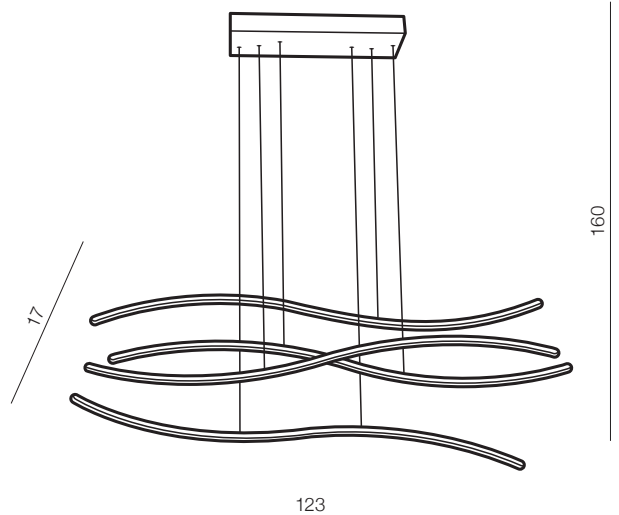

Waves LED

- 1 AZ2912 (black)
- 2 AZ2913 (white)
- 3 AZ4058 (gold)

LED 70W 4900lm 3000K DIMM
aluminium/acrylic