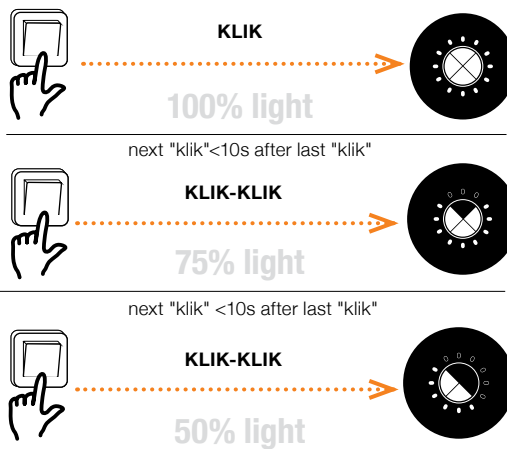

SARA 3-STEP DIMM **new**

3-Step diming system