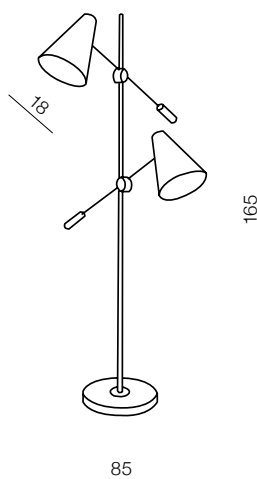

Kaja

- 1 AZ2863 (white)
- 2 AZ1082 (black)

2x E27 Max 40W
metal/aluminium