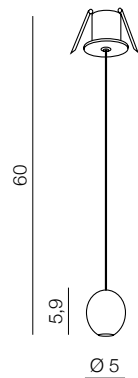

Ovum 1 Pendant Downlight LED

AZ3096

(black)

LED 4,5W 220lm 3000K
aluminium