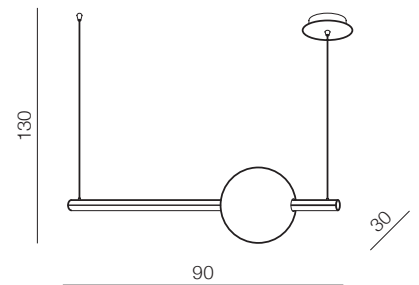

2 **AZ4426** (white)

3 **AZ4427** (gold)

LED 48W 3120lm DIMM 3000K  
metal/glass

SANDRA DIMM

1 BLACK

2 WHITE

3 GOLD

Sandra 1 dimm LED