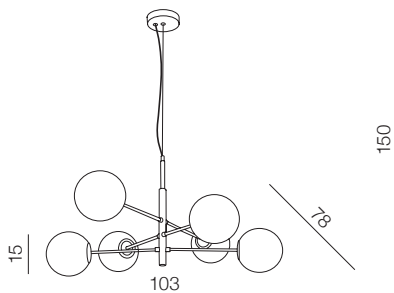

OVIEDO

Oviedo 6

- 1 AZ4420 (black/black)
- 2 AZ4421 (gold/black)

G9 6x Max 36W
metal glass