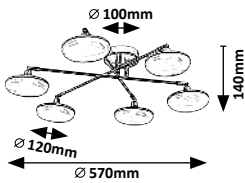

MADI

71062

71063

72239

71062 (M) (P)

LED / 4W
(370lm, 500lm;
3000K) incl. • IP20
matte black/white

5 996595 710620

71063 (M) (P)

LED / 24W
(2350lm, 3000lm;
3000K) incl. • IP20
matte black/white

5 996595 710637

72239 (M) (P)

LED / 24W
(2350lm, 3000lm;
3000K) incl. • IP20
matte black/white

5 996595 722395