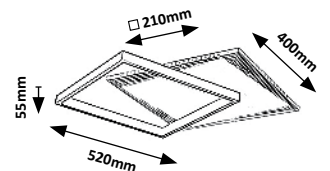

AZTEC

6905

MALCOLM

5366

5366 (M) (P)

LED / 35W
(☰) 2150lm; (☲) 2500lm, 4000K) incl.
IP20
black/white

5 998250 353661

6905 (M) (P)

LED / 40W
(☰) 2000lm; (☲) 3350lm, 4000K) incl.
IP20
matte black/white

5 998250 369051