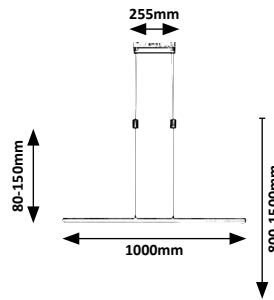

72011

72011