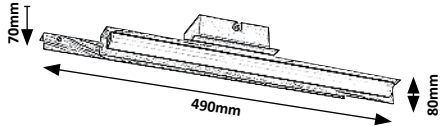

# REMIEL

5 YEAR GUARANTEE

LED built-in

WARM White

G A G

New

71045

71145