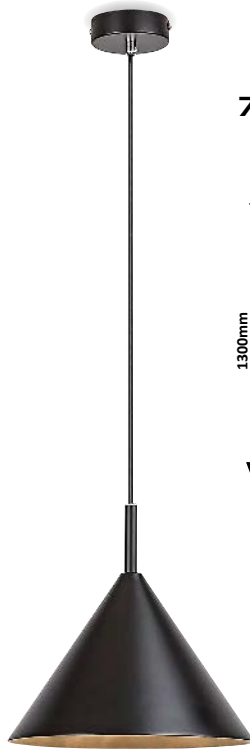

JAROD

72007