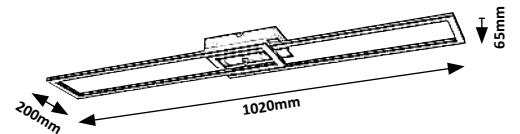

BENEDICK

71015

NEFERTUM

71004

71004 M P

LED / 38W
(3150lm, 4400lm;
3000K-6500K) incl. • IP20 • 548
black/white

5 996595 710040

71015 M P

LED / 40W
(3050lm, 4500lm;
2700K-6500K) incl. • IP20 • 561
silver/brushed aluminium/white

5 996595 710156