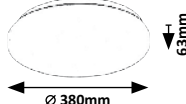

ROB

5 YEAR GUARANTEE

LED built-in

NATURAL White

2286

2287

WARM White

3338

3339

WARM White

3340

3344

2286 (M P)

LED / 20W
(1400lm, 4000K) incl.
IP20 • 19678
white

5 998250 322865

2287 (M P)

LED / 32W
(2600lm, 4000K) incl.
IP20 • 19679
white

5 998250 322872

3338 (M P)

LED / 20W
(1400lm, 3000K) incl.
IP20 • 19914
white

5 998250 333380

3339 (M P)

LED / 32W
(2600lm, 3000K) incl.
IP20 • 19915
white

5 998250 333397

3340 (M P)

LED / 20W
(1400lm, 3000K) incl.
IP20 • 19916
white

5 998250 333403

3344 (M P)

LED / 32W
(2600lm, 3000K) incl.
IP20 • 19917
white

5 998250 333441