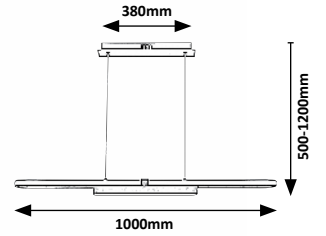

# CONTESSA

5 YEAR GUARANTEE

LED built-in

NATURAL White

G A ↑ G

New

72030

72031