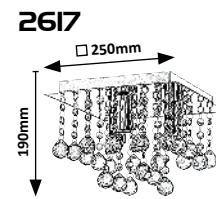

CORINNA

LARISHA

2615 (M) (AC)

☒ E14 / 3x max. 40W
IP20
chrome/transparent

5 998250 326153

2616 (M) (AC)

☒ E14 / 5x max. 40W
IP20
chrome/transparent

5 998250 326160

2617 (M) (AC)

☒ E14 / 3x max. 40W
IP20
chrome/transparent

5 998250 326177

2618 (M) (AC)

☒ E14 / 5x max. 40W
IP20
chrome/transparent

5 998250 326184

6806 (M) (G)

☒ G9 / 6x max. 40W
IP20
chrome/transparent

5 998250 368061