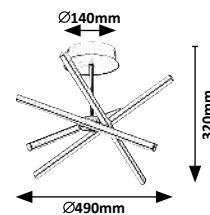

MATILDE

71270

72267

71270 (M SI)

LED / 30W
(E1200lm, E2040lm;
4000K) incl. • IP20
black/white

5 996595 712709

72267 (M SI)

LED / 48W
(E1500lm, E3120lm;
4000K) incl. • IP20
black/white

5 996595 722678