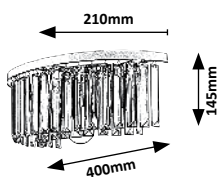

ELOISA

71092

71092 **M G**

☒ E27 / 1x max. 25W
IP20 • ▣ 20054
black/transparent

5 996595 710927

71093 **M G**

☒ E27 / 3x max. 25W
IP20 • ▣ 20054
black/transparent

5 996595 710934

72265 **M G**

☒ E27 / 3x max. 25W
IP20 • ▣ 20054
black/transparent

5 996595 722654