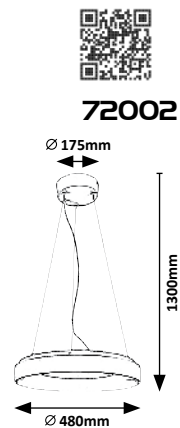

CEILO

3082 (M) (P)

LED / 38W
(3200lm, 3000K-6500K) incl.
IP20 • 502
black/white

5 998250 330822

3083 (M) (P)

LED / 38W
(3200lm, 3000K-6500K) incl.
IP20 • 502
white

5 998250 330839

72001 (M) (P)

LED / 38W
(3150lm, 3800lm;
3000K-6500K) incl. • IP20 • 546
black/white

5 996595 720018

72002 (M) (P)

LED / 38W
(3150lm, 3800lm;
3000K-6500K) incl. • IP20 • 546
white

5 996595 720025