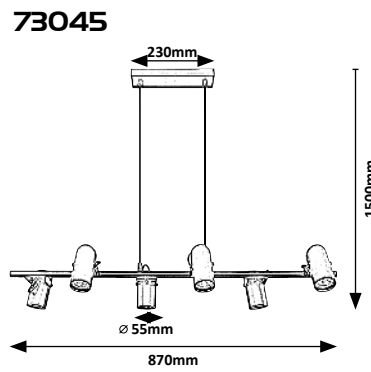

MAXIMILIAN

MOVEABLE HEADS

79045

New

73044 (M)

☒ GU10 / 4x max. 25W
IP20
matte black

73045 (M)

☒ GU10 / 6x max. 25W
IP20
matte black