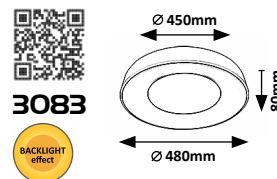

CEILO

3082 (M) (P)

LED / 38W
(3200lm, 3000K-6500K) incl.
IP20 • 502
black/white

5 998250 330822

3083 (M) (P)

LED / 38W
(3200lm, 3000K-6500K) incl.
IP20 • 502
white

5 998250 330839

72001 (M) (P)

LED / 38W
(3150lm, 3800lm;
3000K-6500K) incl. • IP20 • 546
black/white

5 996595 720018

72002 (M) (P)

LED / 38W
(3150lm, 3800lm;
3000K-6500K) incl. • IP20 • 546
white

5 996595 720025