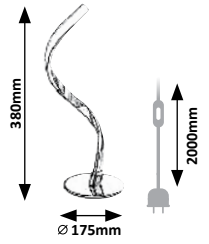

# AZULA

5 YEAR WARRANTY

LED built-in

NATURAL White

F A G

New

74210

74211