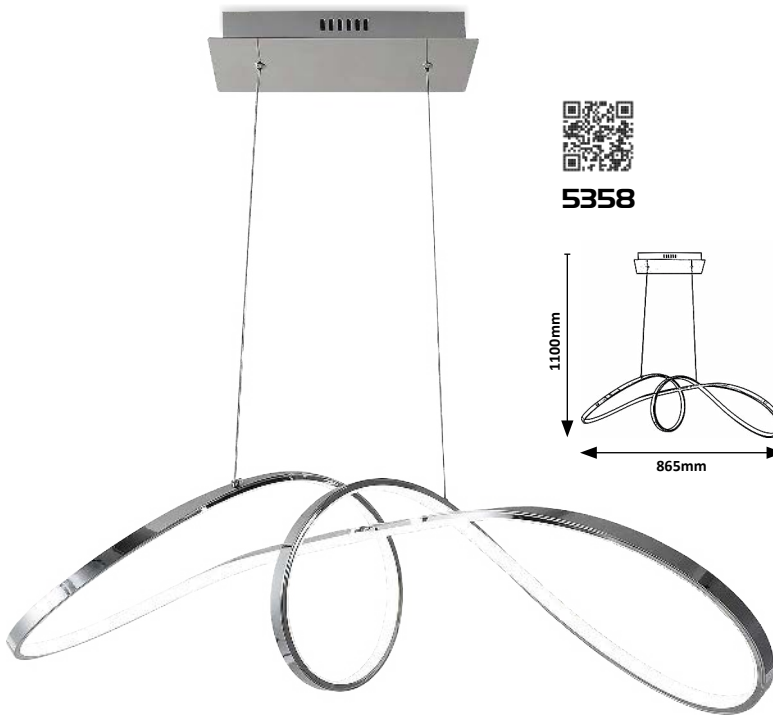

AISHA

5358

PIERO

6955

5358 (M) (P)

LED / 38W
(E) 2600lm, (E) 4250lm;
4000K incl. • IP20
chrome/white

5 998250 353586

6955 (M) (P)

LED / 30W
(E) 2000lm, (E) 3400lm;
4000K incl. • IP20
chrome/white

5 998250 369556