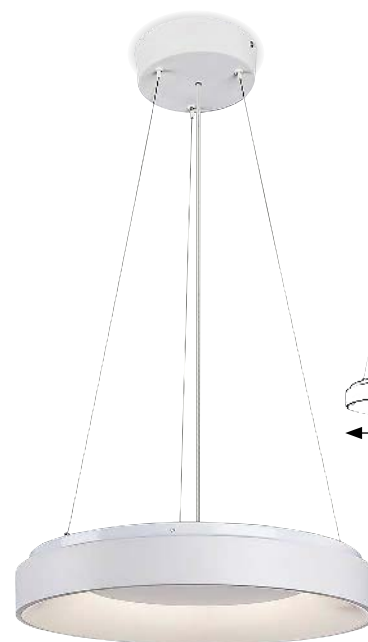

CEILO

3082 (M) (P)

LED / 38W
(3200lm, 3000K-6500K) incl.
IP20 • 502
black/white

5 998250 330822

3083 (M) (P)

LED / 38W
(3200lm, 3000K-6500K) incl.
IP20 • 502
white

5 998250 330839

72001 (M) (P)

LED / 38W
(3150lm, 3800lm;
3000K-6500K) incl. • IP20 • 546
black/white

5 996595 720018

72002 (M) (P)

LED / 38W
(3150lm, 3800lm;
3000K-6500K) incl. • IP20 • 546
white

5 996595 720025