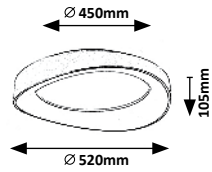

ILIANA

71054

71055

72236

71054 (M) (A)

LED / 56W
(3380lm, 6650lm;
3000K) incl. • IP20
silver/white

5 996595 710545

71055 (M) (A)

LED / 38W
(2600lm, 4500lm;
3000K) incl. • IP20
silver/white

5 996595 710552

72236 (M) (A)

LED / 56W
(3380lm, 6650lm;
3000K) incl. • IP20
silver/white

5 996595 722364