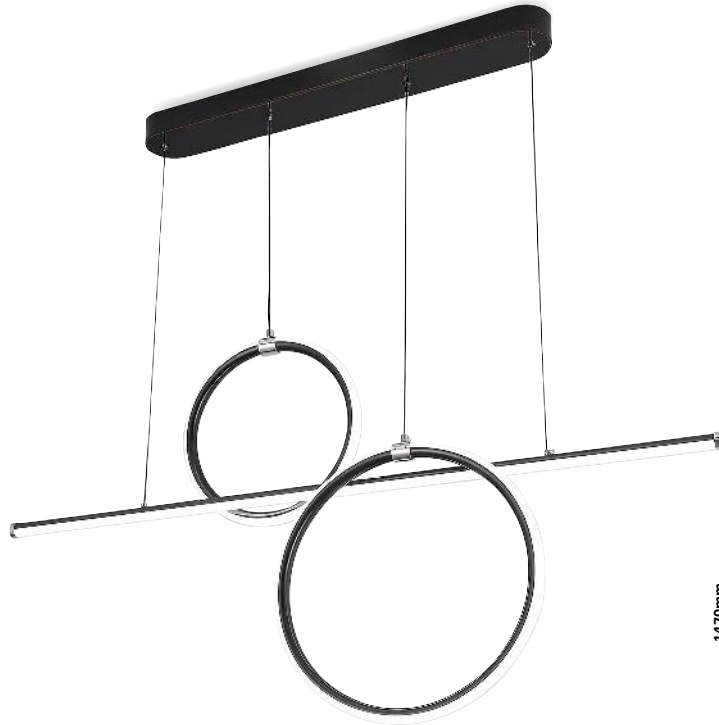

WILLOW

6969

6970

RIVER

6899

6969 (M) (P)

LED / 12W
(750lm, 4000K) incl.
IP20
matte black/white/chrome

5 998250 369693

6970 (M) (P)

LED / 48W
(2760lm, 4000K) incl.
IP20
matte black/white/chrome

5 998250 369709

6899 (M) (P)

LED / 40W
(2000lm; 3500lm, 4000K) incl.
IP20
black/white

5 998250 368993