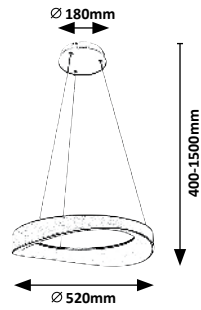

# ILIANA

71054

71055

72236

**71054** (M) (A)

LED / 56W  
 (3380lm, 6650lm;  
 3000K) incl. • IP20  
 silver/white

5 996595 710545

**71055** (M) (A)