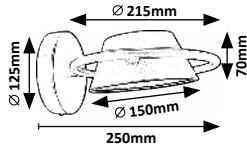

# ODISS

5 YEAR GUARANTEE

LED built-in

WARM White

G A G

New

71048

74190