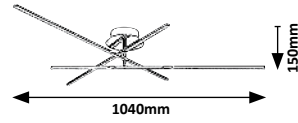

# MEREDITH

5 YEAR GUARANTEE

LED built-in

NATURAL White

G A ↑ G

2479

2478

2480