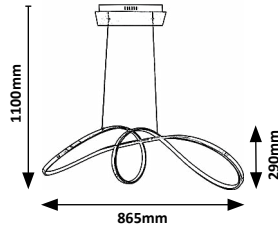

AISHA

5358

PIERO

6955

5358 (M) (P)

LED / 38W
(E) 2600lm, (E) 4250lm;
4000K incl. • IP20
chrome/white

5 998250 353586

6955 (M) (P)

LED / 30W
(E) 2000lm, (E) 3400lm;
4000K incl. • IP20
chrome/white

5 998250 369556