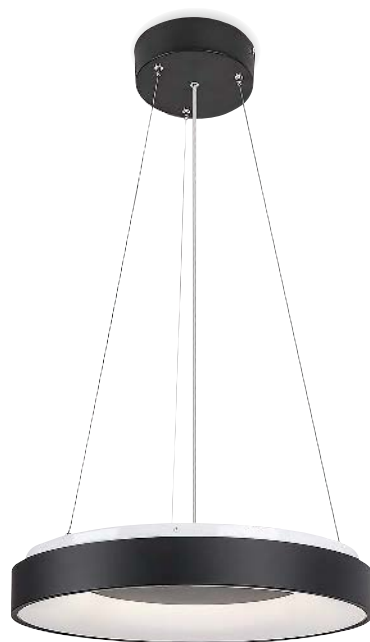

CEILO

3082 (M) (P)

LED / 38W
(3200lm, 3000K-6500K) incl.
IP20 • 502
black/white

5 998250 330822

3083 (M) (P)

LED / 38W
(3200lm, 3000K-6500K) incl.
IP20 • 502
white

5 998250 330839

72001 (M) (P)

LED / 38W
(3150lm, 3800lm;
3000K-6500K) incl. • IP20 • 546
black/white

5 996595 720018

72002 (M) (P)

LED / 38W
(3150lm, 3800lm;
3000K-6500K) incl. • IP20 • 546
white

5 996595 720025