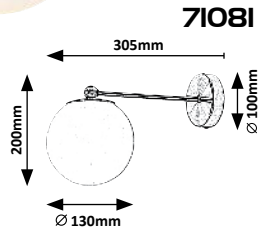

KIARA

71081 **MG**
☒ E27 / G45 / 1x max. 35W
IP20 • 20131
gold/white

71082 **MG**
☒ E27 / G45 / 4x max. 35W
IP20 • 20131
gold/white

74203 **MG**
☒ E27 / G45 / 1x max. 35W
IP20 • 20131
gold/white

72249 **MG**
☒ E27 / G45 / 6x max. 35W
IP20 • 20131
gold/white