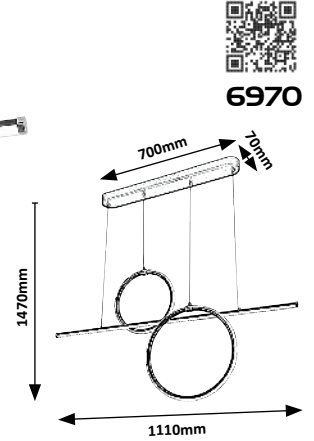

WILLOW

6969

6970

RIVER

6899

6969 (M) (P)

LED / 12W
(750lm, 4000K) incl.
IP20
matte black/white/chrome

5 998250 369693

6970 (M) (P)

LED / 48W
(2760lm, 4000K) incl.
IP20
matte black/white/chrome

5 998250 369709

6899 (M) (P)

LED / 40W
(2000lm; 3500lm, 4000K) incl.
IP20
black/white

5 998250 368993