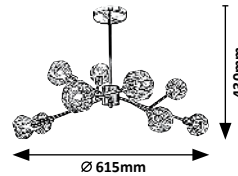

5394 **MG**

☒ G9 / 1x max. 5W
IP20
gold/transparent

5 998250 353944

5395 **MG**

☒ G9 / 9x max. 5W
IP20
gold/transparent

5 998250 353951

5396 **MG**

☒ G9 / 5x max. 5W
IP20
gold/transparent

5 998250 353968