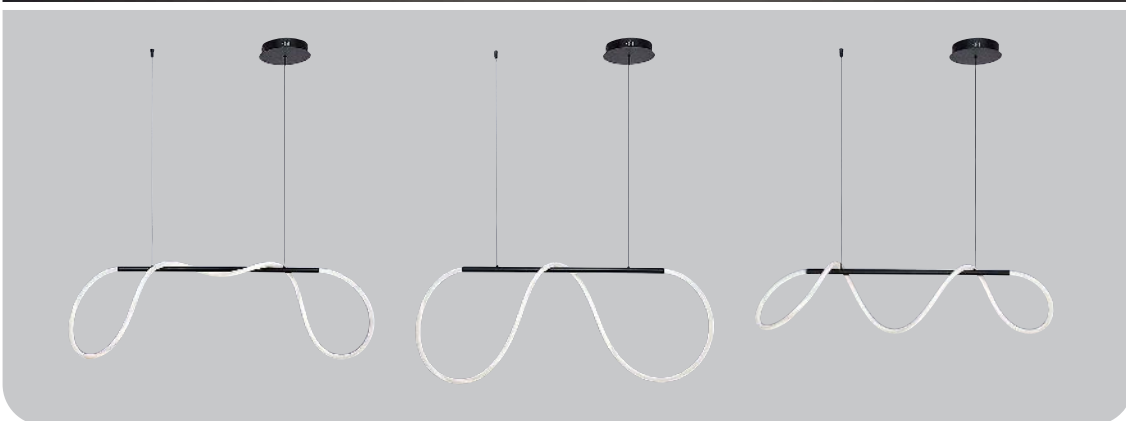

# MONTEMA

5  
YEARS  
GUARANTEE

LED  
built-in

NATURAL  
White

F  
A  
↑  
G

New

72269

72269 **(M SI)**