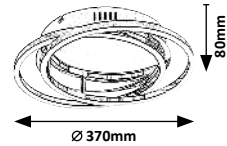

2183,2184

SELENA

2183

2184

2183

LED / 40W
(930lm, 3200lm;
4000K) incl. • IP20
chrome

5 998250 321837

2184

LED / 30W
(1930lm, 2400lm;
4000K) incl. • IP20
chrome

5 998250 321844