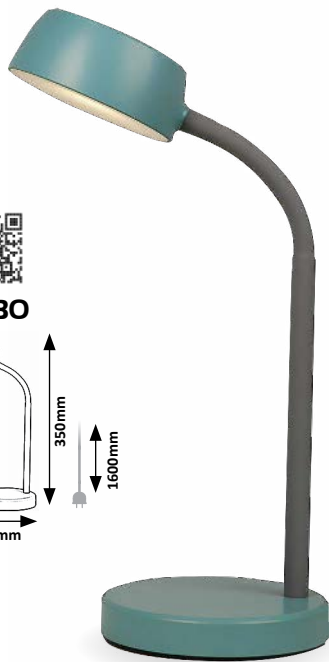

BERRY

TEKLA

6778

6780

6779

2977

6778 (M)

LED / 4,5W
(350lm, 4000K) incl.
IP20 •
white

6779 (M)

LED / 4,5W
(350lm, 4000K) incl.
IP20 •
rose

6780 (M)

LED / 4,5W
(350lm, 4000K) incl.
IP20 •
blue

2977 (M P)

LED / 10W
(700lm, 3000K-6000K) incl.
IP20 •
white