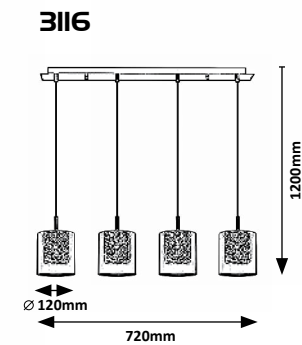

DUCHESS

3115 **MG**

☒ G9 / 4x max. 40W
IP20
▣ 19875 • ▣ 19876
chrome/transparent

5 998250 331157

3116 **MG**

☒ G9 / 4x max. 40W
IP20
▣ 19877 • ▣ 19878
chrome/transparent

5 998250 331164

3117 **MG**

☒ G9 / 5x max. 40W
IP20
▣ 19877 • ▣ 19878
chrome/transparent

5 998250 331171