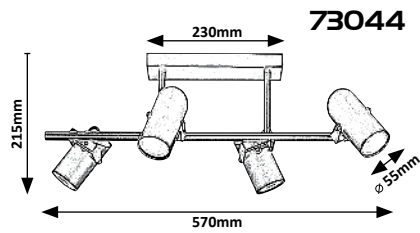

MAXIMILIAN

MOVEABLE HEADS

79045

New

73044 (M)

☒ GU10 / 4x max. 25W
IP20
matte black

73045 (M)

☒ GU10 / 6x max. 25W
IP20
matte black