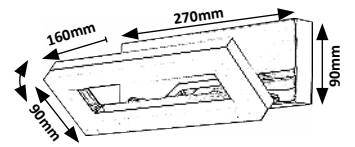

BLAS

75018

75019

75020

75018 (M) (P)

LED / 5W
(530lm, 630lm;
4000K) incl. • IP44
chrome/white

5 996595 750183

75019 (M) (P)

LED / 15W
(1570lm, 1880lm;
4000K) incl. • IP44
chrome/white

5 996595 750190

75020 (M) (P)

LED / 24W
(2250lm, 2700lm;
4000K) incl. • IP44
chrome/white

5 996595 750206