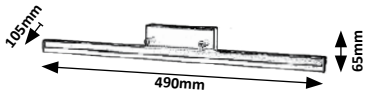

EVAN

2166 (M) (P)

LED / 12W
(1300lm, 4000K) incl.
IP44
matte black/white

2167 (M) (P)

LED / 18W
(1850lm, 4000K) incl.
IP44
matte black/white

2168 (M) (P)

LED / 18W
(1750lm, 4000K) incl.
IP44
matte black/white