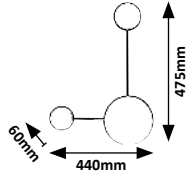

AMADEO

6258

6259

6260

6258 (M) (P)

LED / 7W
(500lm, 4000K) incl.
IP20
black

5 998250 362588

6259 (M) (P)

LED / 10,5W
(750lm, 4000K) incl.
IP20
black

5 998250 362595

6260 (M) (P)

LED / 21W
(1500lm, 4000K) incl.
IP20
black

5 998250 362601