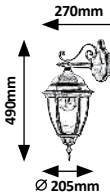

# TORONTO

**8380**

**8381**

**8382**

**8385**

**8460**

**8380** **M G**

☒ E27 / 1x max. 60W  
IP44 • 9801  
8m, 100°  
antique gold/transparent