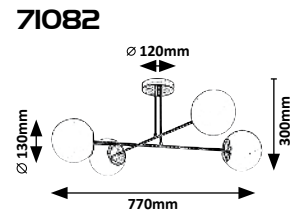

KIARA

71081 **MG**
☒ E27 / G45 / 1x max. 35W
IP20 • 20131
gold/white

71082 **MG**
☒ E27 / G45 / 4x max. 35W
IP20 • 20131
gold/white

74203 **MG**
☒ E27 / G45 / 1x max. 35W
IP20 • 20131
gold/white

72249 **MG**
☒ E27 / G45 / 6x max. 35W
IP20 • 20131
gold/white