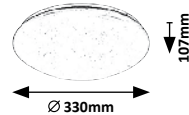

LUCAS

3936

3937

3938

3434

3435

3436

3936 (MP)

LED / 12W
(900lm, 4000K) incl.
IP20 • 19754
white

5 998250 339368

3937 (MP)

LED / 18W
(1350lm, 4000K) incl.
IP20 • 19755
white

5 998250 339375

3938 (MP)

LED / 24W
(1800lm, 4000K) incl.
IP20 • 19756
white

5 998250 339382

3434 (MP)

LED / 12W
(900lm, 4000K) incl.
IP20 • 19711
white

5 998250 334349

3435 (MP)

LED / 18W
(1350lm, 4000K) incl.
IP20 • 19712
white

5 998250 334356

3436 (MP)

LED / 24W
(1800lm, 4000K) incl.
IP20 • 19713
white

5 998250 334363