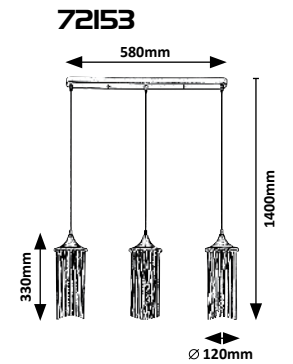

ROXAS

TEXTILE
CABLE

79007

designed by
rabalux

New

72151 (M)

☒ E27 / 1x max. 40W
IP20
matte black/copper

5 996595 721510

72153 (M)

☒ E27 / 3x max. 40W
IP20
matte black/copper

5 996595 721534