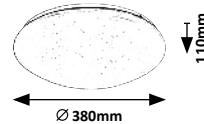

LUCAS

3936

3937

3938

3434

3435

3436

3936 (MP)

LED / 12W
(900lm, 4000K) incl.
IP20 • 19754
white

5 998250 339368

3937 (MP)

LED / 18W
(1350lm, 4000K) incl.
IP20 • 19755
white

5 998250 339375

3938 (MP)

LED / 24W
(1800lm, 4000K) incl.
IP20 • 19756
white

5 998250 339382

3434 (MP)

LED / 12W
(900lm, 4000K) incl.
IP20 • 19711
white

5 998250 334349

3435 (MP)

LED / 18W
(1350lm, 4000K) incl.
IP20 • 19712
white

5 998250 334356

3436 (MP)

LED / 24W
(1800lm, 4000K) incl.
IP20 • 19713
white

5 998250 334363