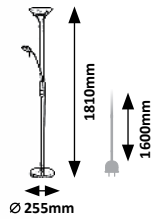

G9
1x max. 40W