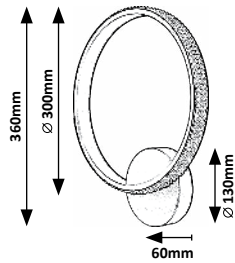

GRETE

72260

71095

72260 (M) (A)

LED / 100W
(⊕4450lm, ⊕11900lm;
3000K) incl. • IP20
black/white

5 996595 722609

71095 (M) (A)

LED / 15W
(⊕1150lm, ⊕1850lm;
3000K) incl. • IP20
black/white

5 996595 710958