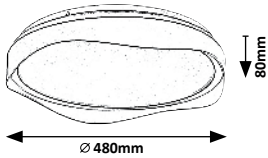

# ISRAH

5  
YEAR  
GUARANTEE

LED  
built-in

NATURAL  
White

G  
A  
↑  
G

New

71249

71250