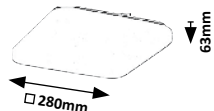

# ROB

5 YEAR GUARANTEE

LED built-in

NATURAL White

2286

2287

WARM White

3338