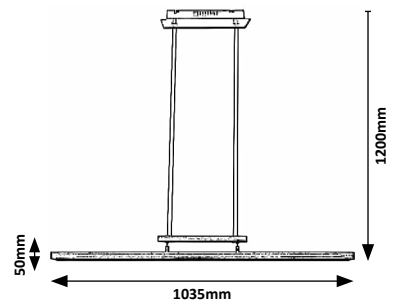

EUCALYPTUS

2957

TITHANIA

6670

YORDANA

5280

2957 (M) (P)

LED / 20W
(1650lm, 1760lm;
3000K) incl. • IP20
satin chrome/white

5 998250 329574

6670 (M) (P)

LED / 24W
(1920lm, 2700K-6500K) incl.
IP20 • Dimmable
brushed aluminium/white

5 998250 366708

5280 (M) (P)

LED / 27W
(1800lm, 3300lm;
3000K) incl. • IP20
satin chrome/white

5 998250 352800