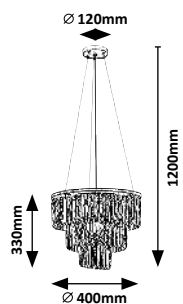

72265

71092 **M G**