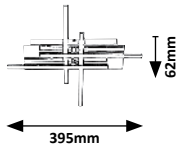

# MEREDITH

5 YEAR GUARANTEE

LED built-in

NATURAL White

G A ↑ G

2479

2478

2480