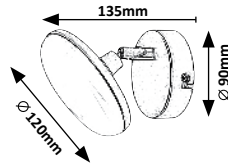

MADI

71062

71063

72239

71062 (M) (P)

LED / 4W
(370lm, 500lm;
3000K) incl. • IP20
matte black/white

5 996595 710620

71063 (M) (P)

LED / 24W
(2350lm, 3000lm;
3000K) incl. • IP20
matte black/white

5 996595 710637

72239 (M) (P)

LED / 24W
(2350lm, 3000lm;
3000K) incl. • IP20
matte black/white

5 996595 722395