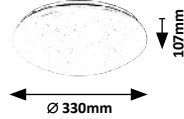

LUCAS

3936

3937

3938

3434

3435

3436

3936 (MP)

LED / 12W
(900lm, 4000K) incl.
IP20 • 19754
white

5 998250 339368

3937 (MP)

LED / 18W
(1350lm, 4000K) incl.
IP20 • 19755
white

5 998250 339375

3938 (MP)

LED / 24W
(1800lm, 4000K) incl.
IP20 • 19756
white

5 998250 339382

3434 (MP)

LED / 12W
(900lm, 4000K) incl.
IP20 • 19711
white

5 998250 334349

3435 (MP)

LED / 18W
(1350lm, 4000K) incl.
IP20 • 19712
white

5 998250 334356

3436 (MP)

LED / 24W
(1800lm, 4000K) incl.
IP20 • 19713
white

5 998250 334363