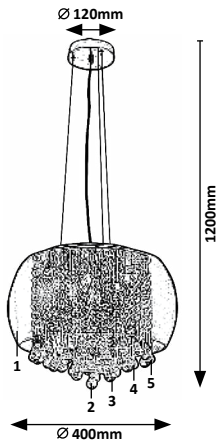

3599

3598 **MG**