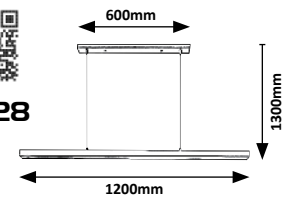

TARIQ

5 YEARS GUARANTEE

LED built-in

NATURAL White

G A ↑ G

New

72128