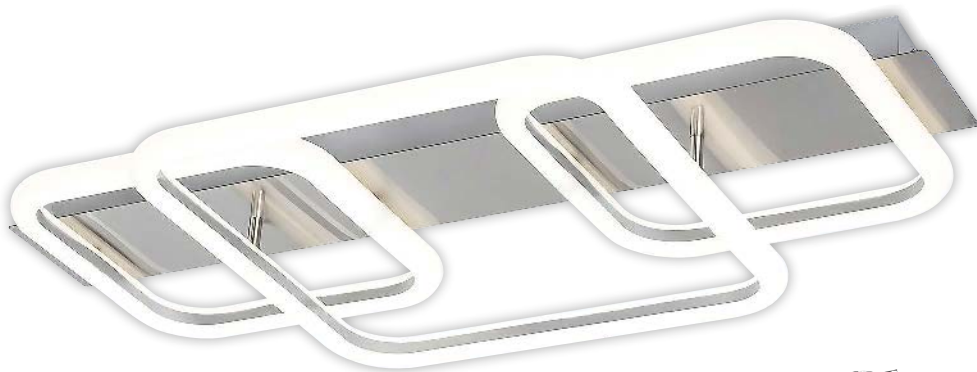

FANDRAL

5 YEARS GUARANTEE

LED built-in

NATURAL White

F A ↑ G

6996

6997

6996 (M) (P)

LED / 33W
(2870lm, 4000K) incl.
IP20
satin chrome/white

5 998250 369969

6997 (M) (P)

LED / 42W
(3800lm, 4000K) incl.
IP20
satin chrome/white

5 998250 369976