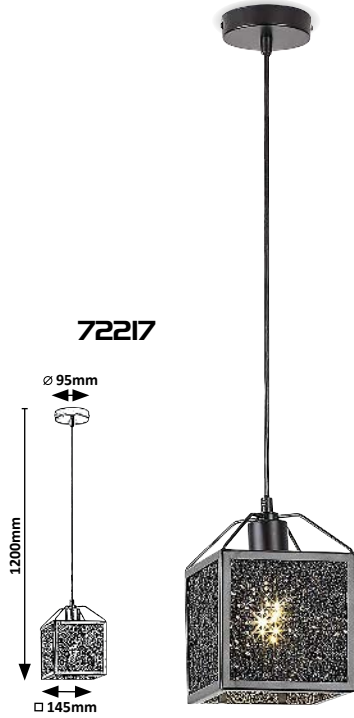

SAMILO

ALUMINIUM
FOAM

designed by
rabalux

79020

New

72217 (M) (AF)

☒ E27 / 1x max. 40W
IP20
black

72219 (M) (AF)

☒ E27 / 3x max. 40W
IP20
black