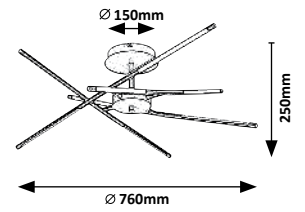

HENLI

71056

72237

71056 (M) (A)

LED / 30W
(1300lm, 3850lm;
3000K) incl. • IP20
black/white

5 996595 710569

72237 (M) (A)

LED / 30W
(1400lm, 3850lm;
3000K) incl. • IP20
black/white

5 996595 722371