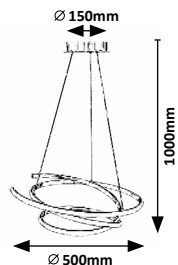

ESILDA

72020

ANIELA

2188

2187

72020 (M) (P)

LED / 42W
(2200lm, 4150lm;
4000K) incl. • IP20
satin chrome/white

5 996595 720209

2187 (M)

LED / 20W
(1600lm, 1950lm;
4000K) incl. • IP20
chrome

5 998250 321875

2188 (M)

LED / 20W
(1600lm, 4000K) incl.
IP20
chrome

5 998250 321882