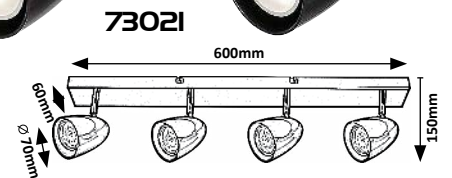

PERICO

73015 (M) (P)

☒ GU10 / 1x max. 5W
IP20
black

73017 (M) (P)

☒ GU10 / 2x max. 5W
IP20
black

73019 (M) (P)

☒ GU10 / 3x max. 5W
IP20
black

73021 (M) (P)

☒ GU10 / 4x max. 5W
IP20
black