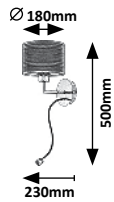

LED built-in
1W

NATURAL
White

2629