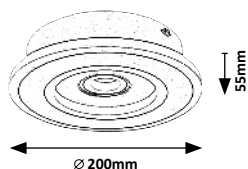

TANELI

6958

6959

6960

6958, 6959, 6960

6958

LED / 20W
(1300lm, 3000K-6000K) incl.
IP20
white/chrome

5 998250 369587

6959

LED / 20W
(1300lm, 3000K-6000K) incl.
IP20
white/chrome

5 998250 369594

6960

LED / 12W
(880lm, 3000K-6000K) incl.
IP20
white

5 998250 369600