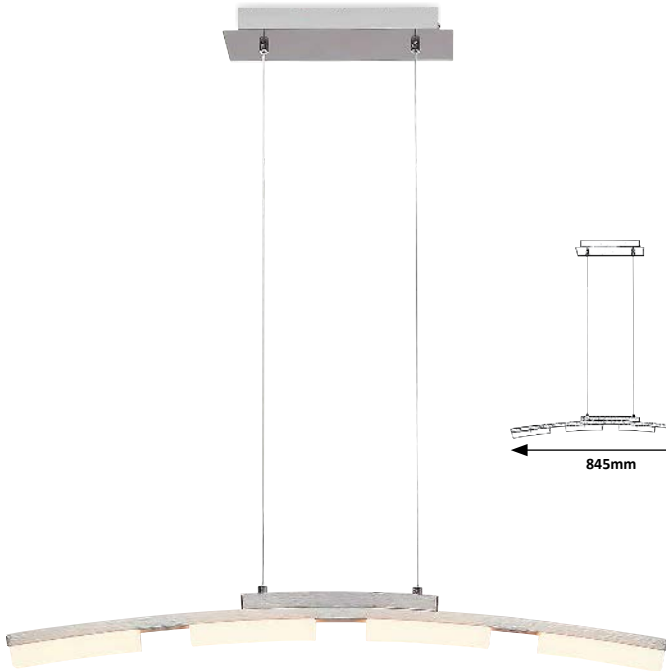

EUCALYPTUS

2957