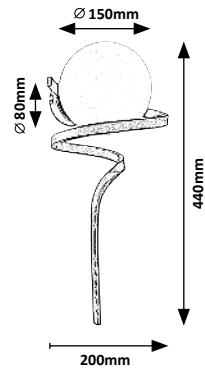

SARABI

71B6

72I26

Ø 100mm

71B6 **MG**

☒ E27 / 1x max. 20W
IP20 • 20026
gold/white

5 996595 711368

72I26 **MG**

☒ E27 / 1x max. 20W
IP20 • 20026
gold/white

5 996595 721268