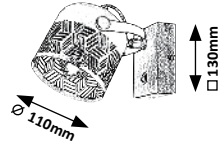

# ROTEM

WOOD

TEXTILE  
CABLE

79046  
79047

designed by  
**rabalux**

**3298**

190mm

**3299**