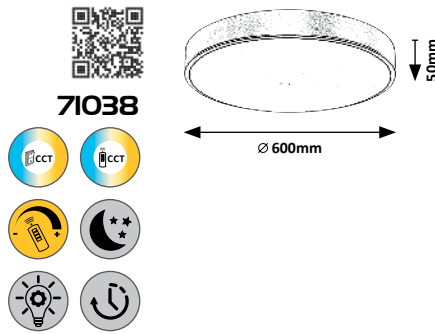

# TESIA

71038

**71037** (M) (P)

LED / 36W (2300lm, 2880lm; 3000K) incl. • IP20  
19945  
gold/white

5 996595 710378

**71038** (M) (P)

LED / 60W (3760lm, 4800lm; 3000K-6000K) incl. • IP20  
19946 • 551  
gold/white