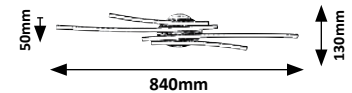

MEREDITH

5 YEAR GUARANTEE

LED built-in

NATURAL White

G A ↑ G

2479

2478

2480

2481

2478 (M P)

LED / 20W
(1440lm, 4000K) incl.
IP20
chrome/white

5 998250 324784

2479 (M P)

LED / 18W
(1440lm, 4000K) incl.
IP20
chrome/white

5 998250 324791

2481 (M P)

LED / 19,2W
(1550lm, 4000K) incl.
IP20
chrome/white

5 998250 324814

2480 (M P)

LED / 18W
(1500lm, 4000K) incl.
IP20
chrome/white

5 998250 324807