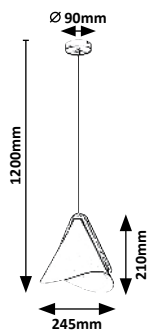

NEVA

WOOD
TEXTILE
CABLE

6649

6650