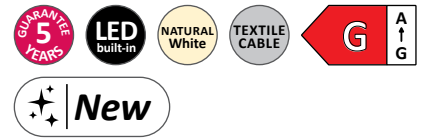

NASIS

72250 **(M)**
☒ GU10 / 1x max. 35W
IP20 • 20085
black

5 996595 722500

THELMA

72238

72238 **(M A)**
☒ LED / 10W
(☒ 620lm, ☒ 950lm;
4000K) incl. • IP20
black/gold

5 996595 722388