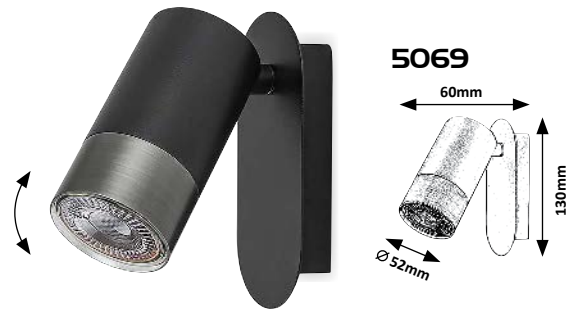

ZIRCON

5069 (M)
☒ GU10 / 1x max. 5W
IP20
matte black/silver

5070 (M)
☒ GU10 / 2x max. 5W
IP20
matte black/silver

5072 (M)
☒ GU10 / 1x max. 5W
IP20 • ☒
matte black/silver