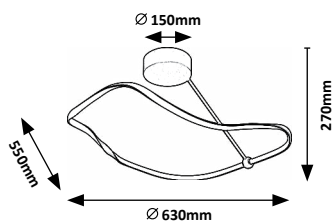

71094

72266