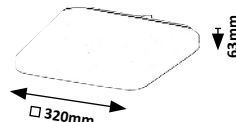

# ROB

5 YEAR GUARANTEE

LED built-in

NATURAL White

2286

2287

WARM White

3338