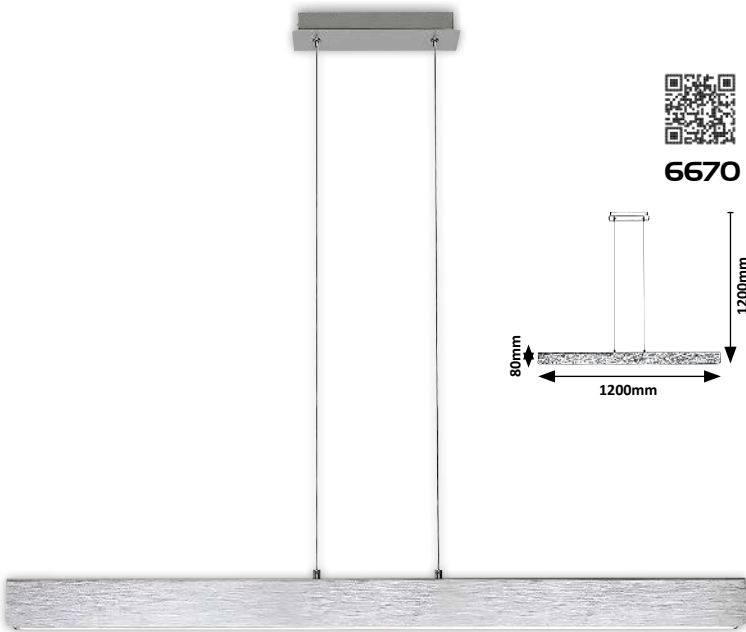

TITHANIA

6670