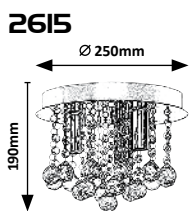

CORINNA

LARISHA

2615 (M) (AC)

☒ E14 / 3x max. 40W
IP20
chrome/transparent

5 998250 326153

2616 (M) (AC)

☒ E14 / 5x max. 40W
IP20
chrome/transparent

5 998250 326160

2617 (M) (AC)

☒ E14 / 3x max. 40W
IP20
chrome/transparent

5 998250 326177

2618 (M) (AC)

☒ E14 / 5x max. 40W
IP20
chrome/transparent

5 998250 326184

6806 (M) (G)

☒ G9 / 6x max. 40W
IP20
chrome/transparent

5 998250 368061