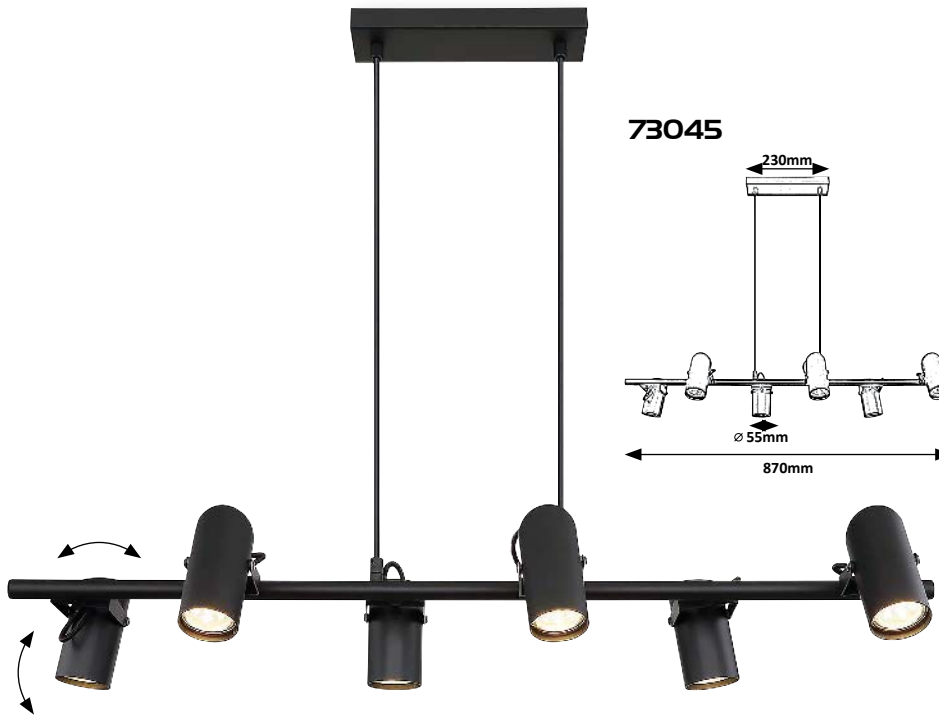

# MAXIMILIAN

MOVEABLE HEADS

79045

New

**73044** (M)

☒ GU10 / 4x max. 25W  
IP20  
matte black

**73045** (M)

☒ GU10 / 6x max. 25W  
IP20  
matte black