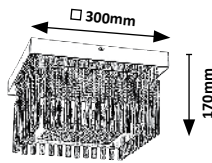

# MARCELLA

5 YEARS GUARANTEE

LED built-in

NATURAL White

G A ↑ G

2451