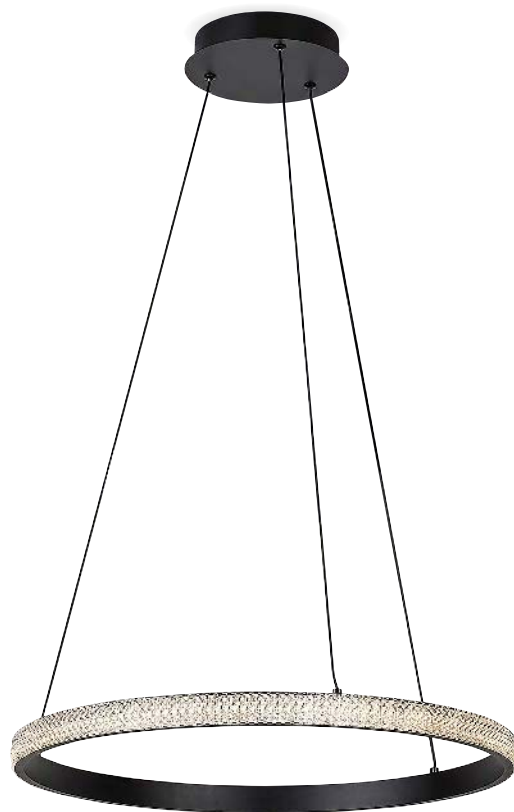

GRETE

72258