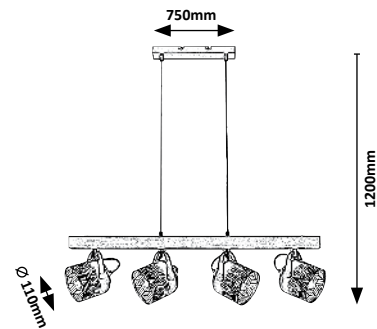

ROTEM

WOOD

TEXTILE
CABLE

79046
79047

designed by
rabalux

3298

190mm

3299

3300

3298 (M) (W)

☒ E14 / 1x max. 40W
IP20 •
walnut/matte black

3299 (M) (W)

☒ E14 / 4x max. 40W
IP20
walnut/matte black

3300 (M) (W)

☒ E14 / 4x max. 40W
IP20
walnut/matte black