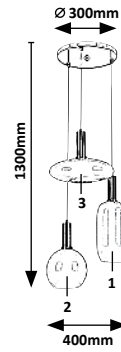

5224 **MG**

☒ E27 / 1x max. 60W
IP20 • ☒ 19928
gold/opal glass

5225 **MG**

☒ E27 / 3x max. 60W
IP20
☒ 1: 19928, 2: 19929, 3: 19930
gold/opal glass