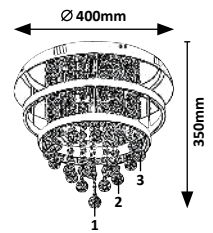

PALLAS

2236

2237

2238

2239

2236 M A G C

LED / 20W (1340lm, 1700lm; 4000K) incl. + • E14 / 3x max. 40W
IP20 • 1:19962, 2:19963, 3:19964
chrome/white

5 998250 322360

2237 M A G C

LED / 32W (2000lm, 2030lm; 4000K) incl. + • E14 / 3x max. 40W
IP20 • 1:19962, 2:19963, 3:19964
chrome/white

5 998250 322377

2238 M A G C

LED / 23W (600lm, 1470lm; 4000K) incl. + • E14 / 4x max. 40W
IP20 • 1:19962, 2:19963, 3:19964
chrome/white

5 998250 322384

2239 M A G C

LED / 36W (530lm, 2430lm; 4000K) incl. + • E14 / 4x max. 40W
IP20 • 1:19962, 2:19963, 3:19964
chrome/white

5 998250 322391