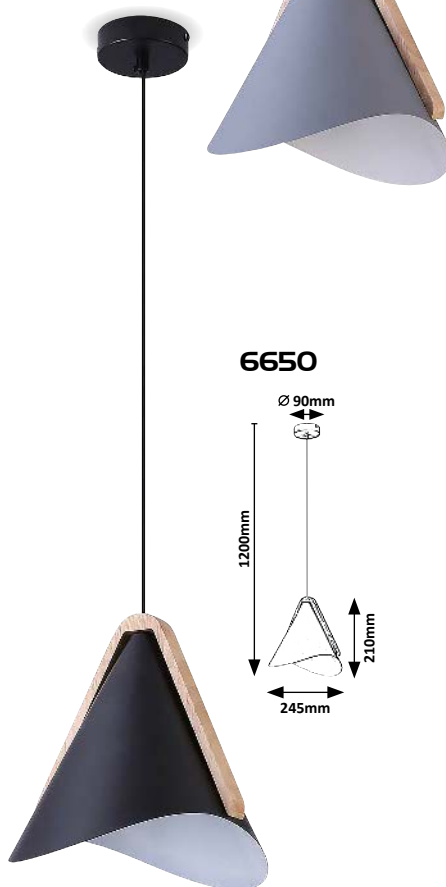

## NEVA

WOOD  
TEXTILE  
CABLE

6649

6650