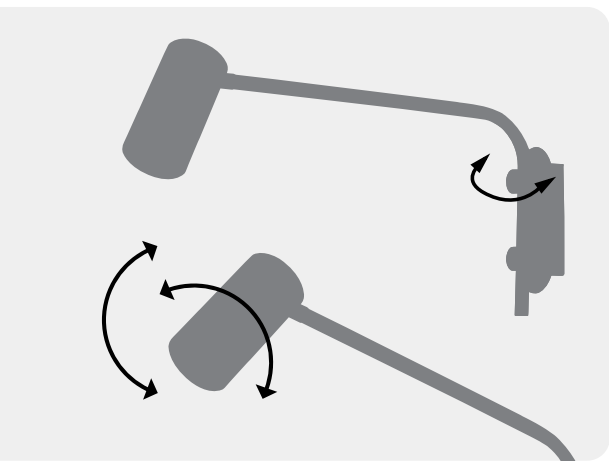

ZIRCON

5069 (M)
☒ GU10 / 1x max. 5W
IP20
matte black/silver

5070 (M)
☒ GU10 / 2x max. 5W
IP20
matte black/silver

5072 (M)
☒ GU10 / 1x max. 5W
IP20 • ☒
matte black/silver