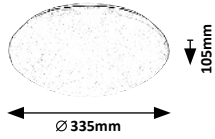

LUCAS

71B2

71B3

71B4

71B2 (M) (P)

LED / 12W
(830lm, 1200lm;
4000K) incl. • IP44 • 6m, 120°
19714 • white

5 996595 711320

71B3 (M) (P)

LED / 18W
(1180lm, 1800lm;
4000K) incl. • IP44 • 6m, 120°
19715 • white

5 996595 711337

71B4 (M) (P)

LED / 24W
(1750lm, 2400lm;
4000K) incl. • IP44 • 6m, 120°
19716 • white

5 996595 711344