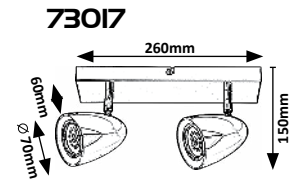

PERICO

73015 (M) (P)

☒ GU10 / 1x max. 5W
IP20
black

73017 (M) (P)

☒ GU10 / 2x max. 5W
IP20
black

73019 (M) (P)

☒ GU10 / 3x max. 5W
IP20
black

73021 (M) (P)

☒ GU10 / 4x max. 5W
IP20
black