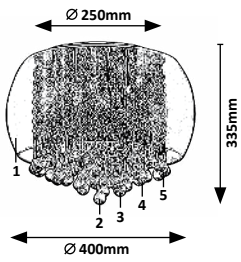

NINELLE

3598 **MG**

☒ G9 / 6x max. 40W
IP20

▣ 1: 19879, 2: 19880, 3: 19881, 4: 19882, 5: 19887
chrome/tinted colour

5 998250 335988

3599 **MG**

☒ G9 / 6x max. 40W
IP20

▣ 1: 19879, 2: 19880, 3: 19881, 4: 19882, 5: 19887
chrome/tinted colour

5 998250 335995

2236, 2237, 2238, 2239