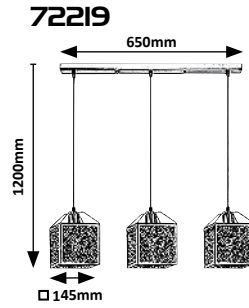

SAMILO

ALUMINIUM
FOAM

designed by
rabalux

79020

New

72217 (M) (AF)

☒ E27 / 1x max. 40W
IP20
black

72219 (M) (AF)

☒ E27 / 3x max. 40W
IP20
black