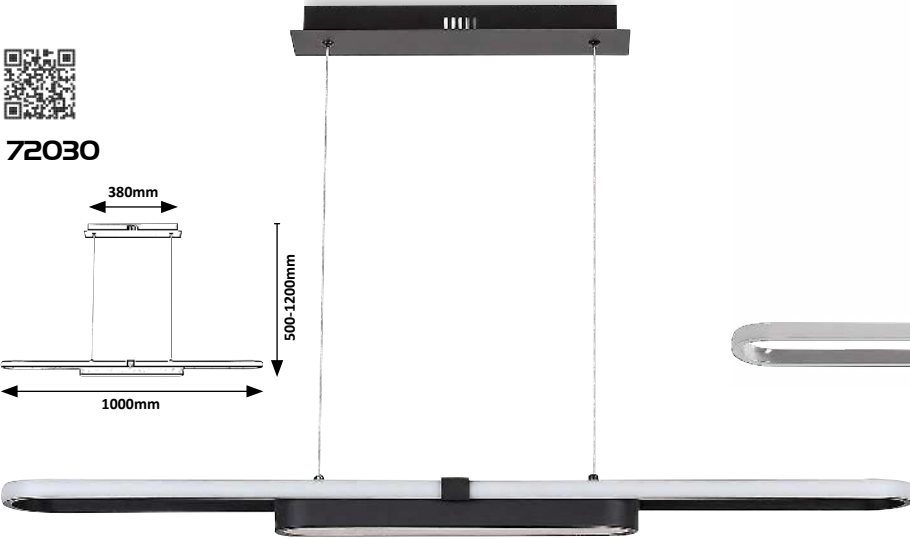

# CONTESSA

5 YEAR GUARANTEE

LED built-in

NATURAL White

G A ↑ G

New

72030

72031