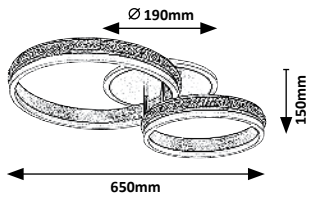

AVALON

2229