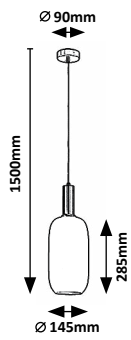

SINOPIA

TEXTILE
CABLE

5224

5225

5224 **MG**

☒ E27 / 1x max. 60W
IP20 • ☒ 19928
gold/opal glass

5225 **MG**

☒ E27 / 3x max. 60W
IP20
☒ 1: 19928, 2: 19929, 3: 19930
gold/opal glass