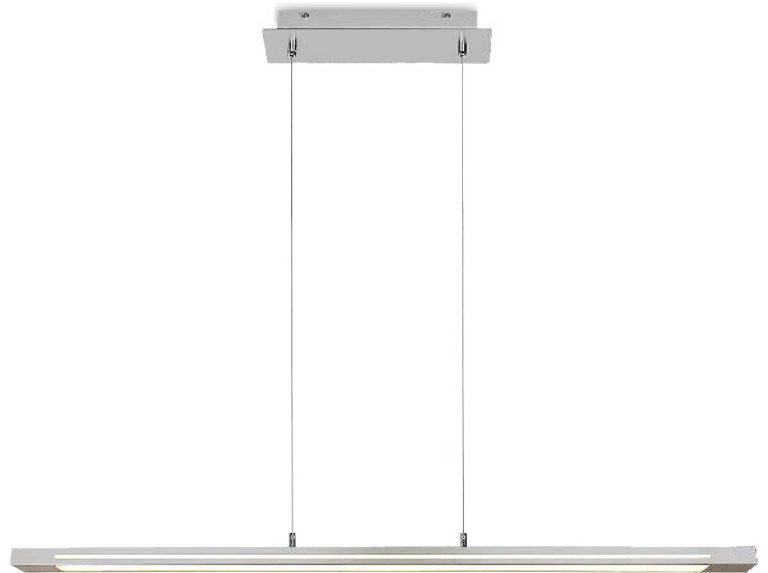

EUCALYPTUS

2957

TITHANIA

6670

YORDANA

5280

2957 (M) (P)

LED / 20W
(1650lm, 1760lm;
3000K) incl. • IP20
satin chrome/white

5 998250 329574

6670 (M) (P)

LED / 24W
(1920lm, 2700K-6500K) incl.
IP20 • Dimmable
brushed aluminium/white

5 998250 366708

5280 (M) (P)

LED / 27W
(1800lm, 3300lm;
3000K) incl. • IP20
satin chrome/white

5 998250 352800