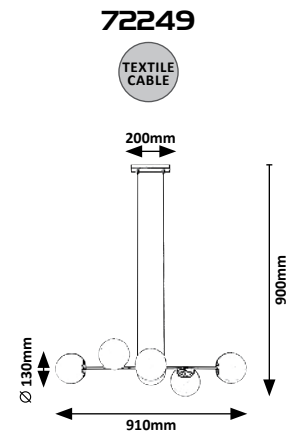

KIARA

71081 **MG**
☒ E27 / G45 / 1x max. 35W
IP20 • 20131
gold/white

71082 **MG**
☒ E27 / G45 / 4x max. 35W
IP20 • 20131
gold/white

74203 **MG**
☒ E27 / G45 / 1x max. 35W
IP20 • 20131
gold/white

72249 **MG**
☒ E27 / G45 / 6x max. 35W
IP20 • 20131
gold/white