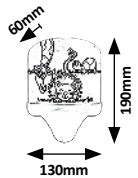

Ø 100mm

4571

WARM White

G A ↑ G

130mm

60mm

190mm

4633