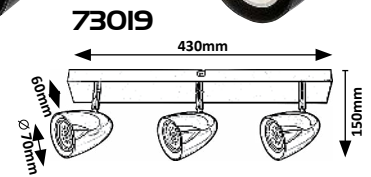

PERICO

73015 (M) (P)

☒ GU10 / 1x max. 5W
IP20
black

73017 (M) (P)

☒ GU10 / 2x max. 5W
IP20
black

73019 (M) (P)

☒ GU10 / 3x max. 5W
IP20
black

73021 (M) (P)

☒ GU10 / 4x max. 5W
IP20
black