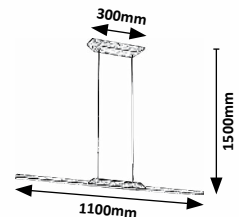

TAMUR

71084

72084

71084 M P W

LED / 21W
(1900lm, 2490lm;
4000K) incl. • IP20
beech/brushed aluminium/white

5 996595 710842

72084 M P W

LED / 26W
(2250lm, 2830lm;
4000K) incl. • IP20
beech/brushed aluminium/white

5 996595 720841