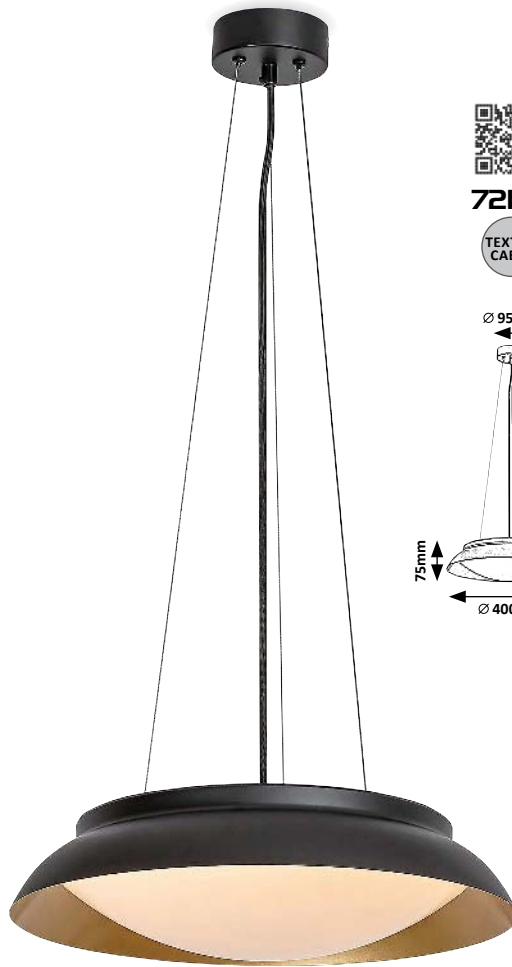

72134

Ø 95mm

71187 (M P)

LED / 24W
(1250lm, 1500lm;
3000K) incl. • IP20 • 20093
black/gold/white

5 996595 711870

71188 (M P)

LED / 20W
(1080lm, 1300lm;
3000K) incl. • IP20 • 20097
black/gold/white

5 996595 711887

72134 (M P)

LED / 24W
(1250lm, 1500lm;
3000K) incl. • IP20 • 20095
black/gold/white

5 996595 721343