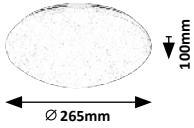

LUCAS

71B2

71B3

71B4

71B2 (M) (P)

LED / 12W
(830lm, 1200lm;
4000K) incl. • IP44 • 6m, 120°
19714 • white

5 996595 711320

71B3 (M) (P)

LED / 18W
(1180lm, 1800lm;
4000K) incl. • IP44 • 6m, 120°
19715 • white

5 996595 711337

71B4 (M) (P)

LED / 24W
(1750lm, 2400lm;
4000K) incl. • IP44 • 6m, 120°
19716 • white

5 996595 711344