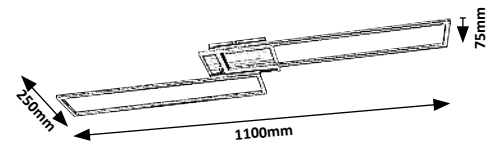

BENEDICK

71015

NEFERTUM

71004

71004 M P

LED / 38W
(3150lm, 4400lm;
3000K-6500K) incl. • IP20 • 548
black/white

5 996595 710040

71015 M P

LED / 40W
(3050lm, 4500lm;
2700K-6500K) incl. • IP20 • 561
silver/brushed aluminium/white

5 996595 710156