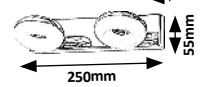

BEATA

5716

150mm

5717

150mm

5718

5716 (M) (P)

LED / 5W
(465lm, 4000K) incl.
IP44
chrome/white

5 998250 357164

5717 (M) (P)

LED / 10W
(930lm, 4000K) incl.
IP44
chrome/white

5 998250 357171

5718 (M) (P)

LED / 15W
(1400lm, 4000K) incl.
IP44
chrome/white

5 998250 357188