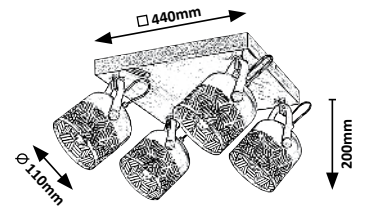

# ROTEM

WOOD

TEXTILE  
CABLE

79046  
79047

designed by  
**rabalux**

**3298**

190mm

**3299**