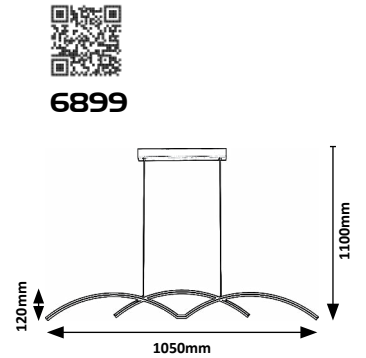

RIVER

6899

6969 (M) (P)

LED / 12W
(750lm, 4000K) incl.
IP20
matte black/white/chrome

5 998250 369693

6970 (M) (P)

LED / 48W
(2760lm, 4000K) incl.
IP20
matte black/white/chrome

5 998250 369709

6899 (M) (P)

LED / 40W
(2000lm; 3500lm, 4000K) incl.
IP20
black/white

5 998250 368993