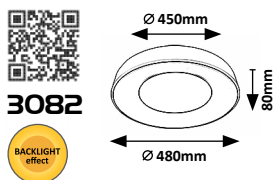

CEILO

3082 (M) (P)

LED / 38W
(3200lm, 3000K-6500K) incl.
IP20 • 502
black/white

5 998250 330822

3083 (M) (P)

LED / 38W
(3200lm, 3000K-6500K) incl.
IP20 • 502
white

5 998250 330839

72001 (M) (P)

LED / 38W
(3150lm, 3800lm;
3000K-6500K) incl. • IP20 • 546
black/white

5 996595 720018

72002 (M) (P)

LED / 38W
(3150lm, 3800lm;
3000K-6500K) incl. • IP20 • 546
white

5 996595 720025