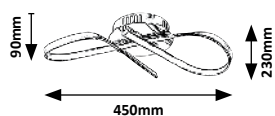

ESILDA

72020

ANIELA

2188

2187

72020 (M) (P)

LED / 42W
(2200lm, 4150lm;
4000K) incl. • IP20
satin chrome/white

5 996595 720209

2187 (M)

LED / 20W
(1600lm, 1950lm;
4000K) incl. • IP20
chrome

5 998250 321875

2188 (M)

LED / 20W
(1600lm, 4000K) incl.
IP20
chrome

5 998250 321882