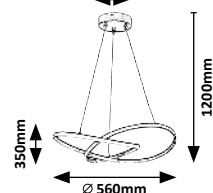

# CASTIEL

GUARANTEE  
5  
YEARS

LED  
built-in

WARM  
White

G  
A  
I  
G

New

72215

Ø 140mm