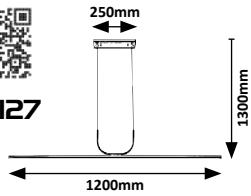

ELIA

5 YEARS GUARANTEE

LED built-in

WARM White

G A ↑ G

New

72127