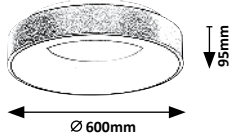

CARMELLA

5052

5053

5056

5057

5054

5055

5052 (M) (A)

LED / 30W
(1950lm, 4000K) incl.
IP20
gold/white

5 998250 350523

5053 (M) (A)

LED / 50W
(3400lm, 4000K) incl.
IP20
gold/white

5 998250 350530

5054 (M) (A)

LED / 50W
(3350lm, 4000K) incl.
IP20
gold/white

5 998250 350547

5055 (M) (A)

LED / 80W
(6335lm, 4000K) incl.
IP20
gold/white

5 998250 350554

5056 (M) (A)

LED / 30W
(1950lm, 4000K) incl.
IP20
gold/white

5 998250 350561

5057 (M) (A)

LED / 50W
(3889lm, 4000K) incl.
IP20
gold/white

5 998250 350578