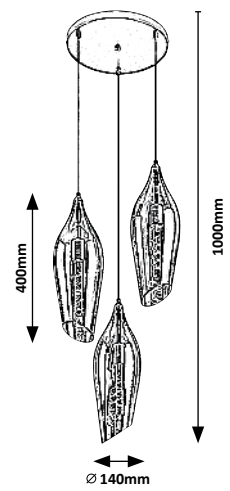

72203

Ø 300mm