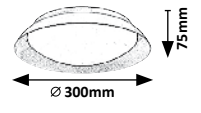

HAFSA

71187

71188

72134

Ø 95mm

71187 (M P)

LED / 24W
(1250lm, 1500lm;
3000K) incl. • IP20 • 20093
black/gold/white

5 996595 711870

71188 (M P)

LED / 20W
(1080lm, 1300lm;
3000K) incl. • IP20 • 20097
black/gold/white

5 996595 711887

72134 (M P)

LED / 24W
(1250lm, 1500lm;
3000K) incl. • IP20 • 20095
black/gold/white

5 996595 721343