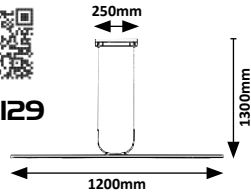

ELIA

5 YEARS GUARANTEE

LED built-in

WARM White

G A ↑ G

New

72127

72129

TARIQ

5 YEARS GUARANTEE

LED built-in

NATURAL White

G A ↑ G

New

72128

72129 (M) (A)

LED / 25W
(1150lm, 2000lm;
3000K) incl. • IP20
chrome/white

5 996595 721299

72127 (M) (A)

LED / 25W
(1150lm, 2000lm;
3000K) incl. • IP20
matte black/white

5 996595 721275

72128 (M) (A)

LED / 30W
(1650lm, 3000lm;
4000K) incl. • IP20 • 20031
matte black/white

5 996595 721282