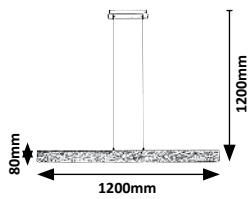

EUCALYPTUS

2957

TITHANIA

6670

YORDANA

5280

2957 (M) (P)

LED / 20W
(1650lm, 1760lm;
3000K) incl. • IP20
satin chrome/white

5 998250 329574

6670 (M) (P)

LED / 24W
(1920lm, 2700K-6500K) incl.
IP20 • Dimmable
brushed aluminium/white

5 998250 366708

5280 (M) (P)

LED / 27W
(1800lm, 3300lm;
3000K) incl. • IP20
satin chrome/white

5 998250 352800