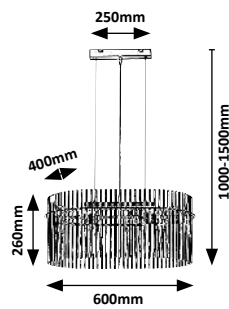

INESA

72262

72261 **M G**

☒ E27 / 1x max. 40W
IP20 • ⬆️ 20113
matte black/tinted colour

72262 **M G**

☒ E27 / 2x max. 40W
IP20 • ⬆️ 20113
matte black/tinted colour