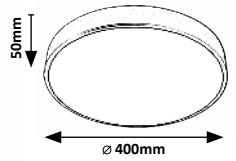

# TESIA

**3314**

**3315**

**3314** (M) (P)

LED / 36W  
(2600lm, 3000K) incl.  
IP20 • 19945  
matte black/white

5 998250 333144

**3315** (M) (P)

LED / 36W  
(2600lm, 4000K) incl.  
IP20 • 19945  
silver/white