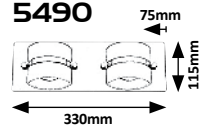

TONY

5489

5490

5491

5492

5489 (M) (P)

LED / 5W
(365lm, 4000K) incl.
IP44 • 19600
chrome/opal glass

5 998250 354897

5490 (M) (P)

LED / 10W
(730lm, 4000K) incl.
IP44 • 19600
chrome/opal glass

5 998250 354903

5491 (M) (P)

LED / 15W
(1095lm, 4000K) incl.
IP44 • 19600
chrome/opal glass

5 998250 354910

5492 (M) (P)

LED / 20W
(1460lm, 4000K) incl.
IP44 • 19600
chrome/opal glass

5 998250 354927