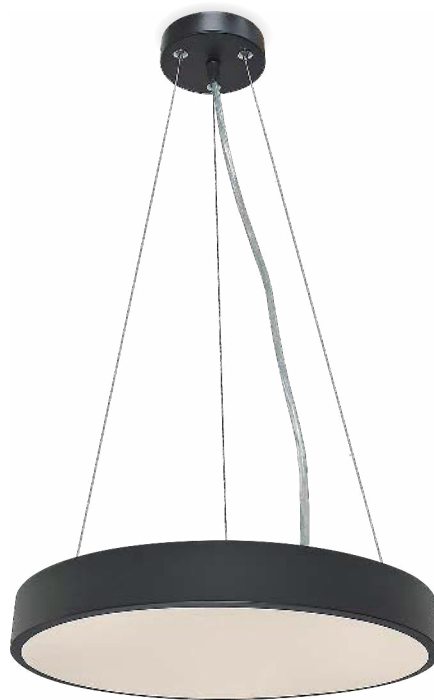

TESIA

71039

WARM White

71041

71040

NATURAL White

71042

71039 (M) (P)

LED / 36W (2000lm, 2880lm; 3000K) incl. • IP20
19945
black/white

5 996595 710392

71040 (M) (P)

LED / 36W (2550lm, 2880lm; 4000K) incl. • IP20
19945
silver/white

5 996595 710408

71041 (M) (P)

LED / 60W (2700lm, 4800lm; 3000K-6000K) incl. • IP20
19946 • 551
black/white

5 996595 710415

71042 (M) (P)

LED / 60W (3500lm, 4800lm; 3000K-6000K) incl. • IP20
19946 • 551
silver/white

5 996595 710422