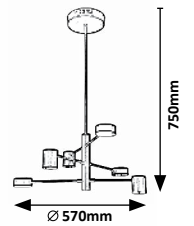

6355 (M) (A)

LED / 30W
(3200lm, 4000K) incl.
IP20
matte black