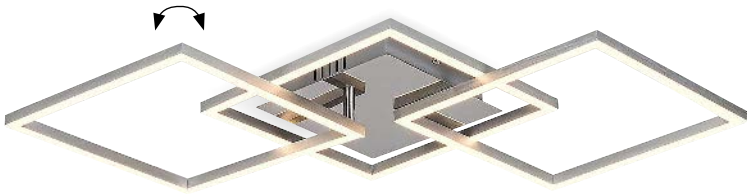

SIGURD

3200

FULVIA

6890

CESARIO

3659

3200 (M) (P)

LED / 43W
(E) 2900lm, (E) 3900lm; 3000K incl.
IP20
chrome/white

5 998250 332000

3659 (M) (P)

LED / 44W
(E) 3100lm, (E) 4300lm; 4000K incl.
IP20
chrome/white

5 998250 336596

6890 (M) (A)

LED / 50W
(E) 3200lm, (E) 5700lm; 3000K incl.
IP20
satin chrome/white

5 998250 368900