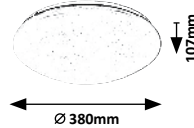

LUCAS

3936

3937

3938

3434

3435

3436

3936 (MP)

LED / 12W
(900lm, 4000K) incl.
IP20 • 19754
white

5 998250 339368

3937 (MP)

LED / 18W
(1350lm, 4000K) incl.
IP20 • 19755
white

5 998250 339375

3938 (MP)

LED / 24W
(1800lm, 4000K) incl.
IP20 • 19756
white

5 998250 339382

3434 (MP)

LED / 12W
(900lm, 4000K) incl.
IP20 • 19711
white

5 998250 334349

3435 (MP)

LED / 18W
(1350lm, 4000K) incl.
IP20 • 19712
white

5 998250 334356

3436 (MP)

LED / 24W
(1800lm, 4000K) incl.
IP20 • 19713
white

5 998250 334363