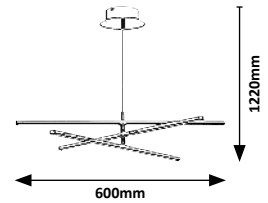

# MEREDITH

5 YEAR GUARANTEE

LED built-in

NATURAL White

G A ↑ G

2479

2478

2480