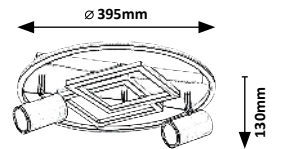

AZTEC

6905

MALCOLM

5366

5366 (M) (P)

LED / 35W
(☰) 2150lm; (☲) 2500lm, 4000K) incl.
IP20
black/white

5 998250 353661

6905 (M) (P)

LED / 40W
(☰) 2000lm; (☲) 3350lm, 4000K) incl.
IP20
matte black/white

5 998250 369051