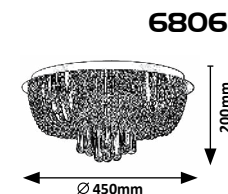

LARISHA

2615 (M) (AC)

☒ E14 / 3x max. 40W
IP20
chrome/transparent

5 998250 326153

2616 (M) (AC)

☒ E14 / 5x max. 40W
IP20
chrome/transparent

5 998250 326160

2617 (M) (AC)

☒ E14 / 3x max. 40W
IP20
chrome/transparent

5 998250 326177

2618 (M) (AC)

☒ E14 / 5x max. 40W
IP20
chrome/transparent

5 998250 326184

6806 (M) (G)

☒ G9 / 6x max. 40W
IP20
chrome/transparent

5 998250 368061