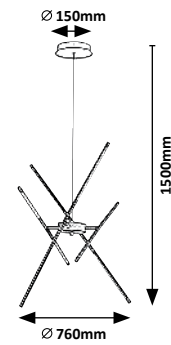

HENLI

71056

72237

71056 (M) (A)

LED / 30W
(1300lm, 3850lm;
3000K) incl. • IP20
black/white

5 996595 710569

72237 (M) (A)

LED / 30W
(1400lm, 3850lm;
3000K) incl. • IP20
black/white

5 996595 722371