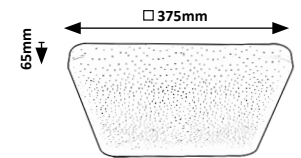

3074

3072 (M) (P)