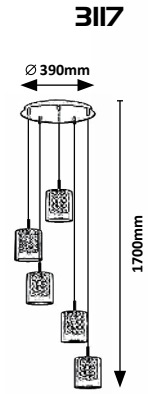

DUCHESS

3115 **MG**

☒ G9 / 4x max. 40W
IP20
▣ 19875 • ▣ 19876
chrome/transparent

5 998250 331157

3116 **MG**

☒ G9 / 4x max. 40W
IP20
▣ 19877 • ▣ 19878
chrome/transparent

5 998250 331164

3117 **MG**

☒ G9 / 5x max. 40W
IP20
▣ 19877 • ▣ 19878
chrome/transparent

5 998250 331171