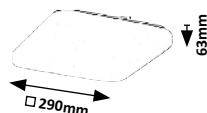

ROB

5 YEAR GUARANTEE

LED built-in

NATURAL White

2286

2287

WARM White

3338

3339

WARM White

3340

3344

2286 (M P)

LED / 20W
(1400lm, 4000K) incl.
IP20 • 19678
white

5 998250 322865

2287 (M P)

LED / 32W
(2600lm, 4000K) incl.
IP20 • 19679
white

5 998250 322872

3338 (M P)

LED / 20W
(1400lm, 3000K) incl.
IP20 • 19914
white

5 998250 333380

3339 (M P)

LED / 32W
(2600lm, 3000K) incl.
IP20 • 19915
white

5 998250 333397

3340 (M P)

LED / 20W
(1400lm, 3000K) incl.
IP20 • 19916
white

5 998250 333403

3344 (M P)

LED / 32W
(2600lm, 3000K) incl.
IP20 • 19917
white

5 998250 333441