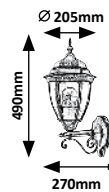

# TORONTO

**8380**

**8381**

**8382**

**8385**

**8460**

**8380** **M G**

☒ E27 / 1x max. 60W  
IP44 • 9801  
8m, 100°  
antique gold/transparent