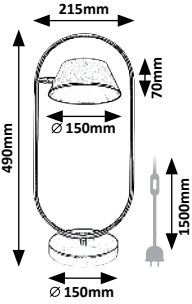

# ODISS

5 YEAR GUARANTEE

LED built-in

WARM White

G A G

New

71048

74190