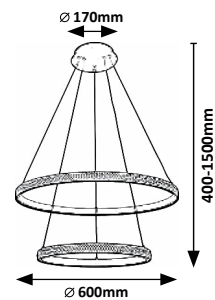

GRETE

72258

72259

72258 (M) (A)

LED / 32W
(2150lm, 3650lm;
3000K) incl. • IP20
black/white

5 996595 722586

72259 (M) (A)

LED / 60W
(3450lm, 7150lm;
3000K) incl. • IP20
black/white

5 996595 722593