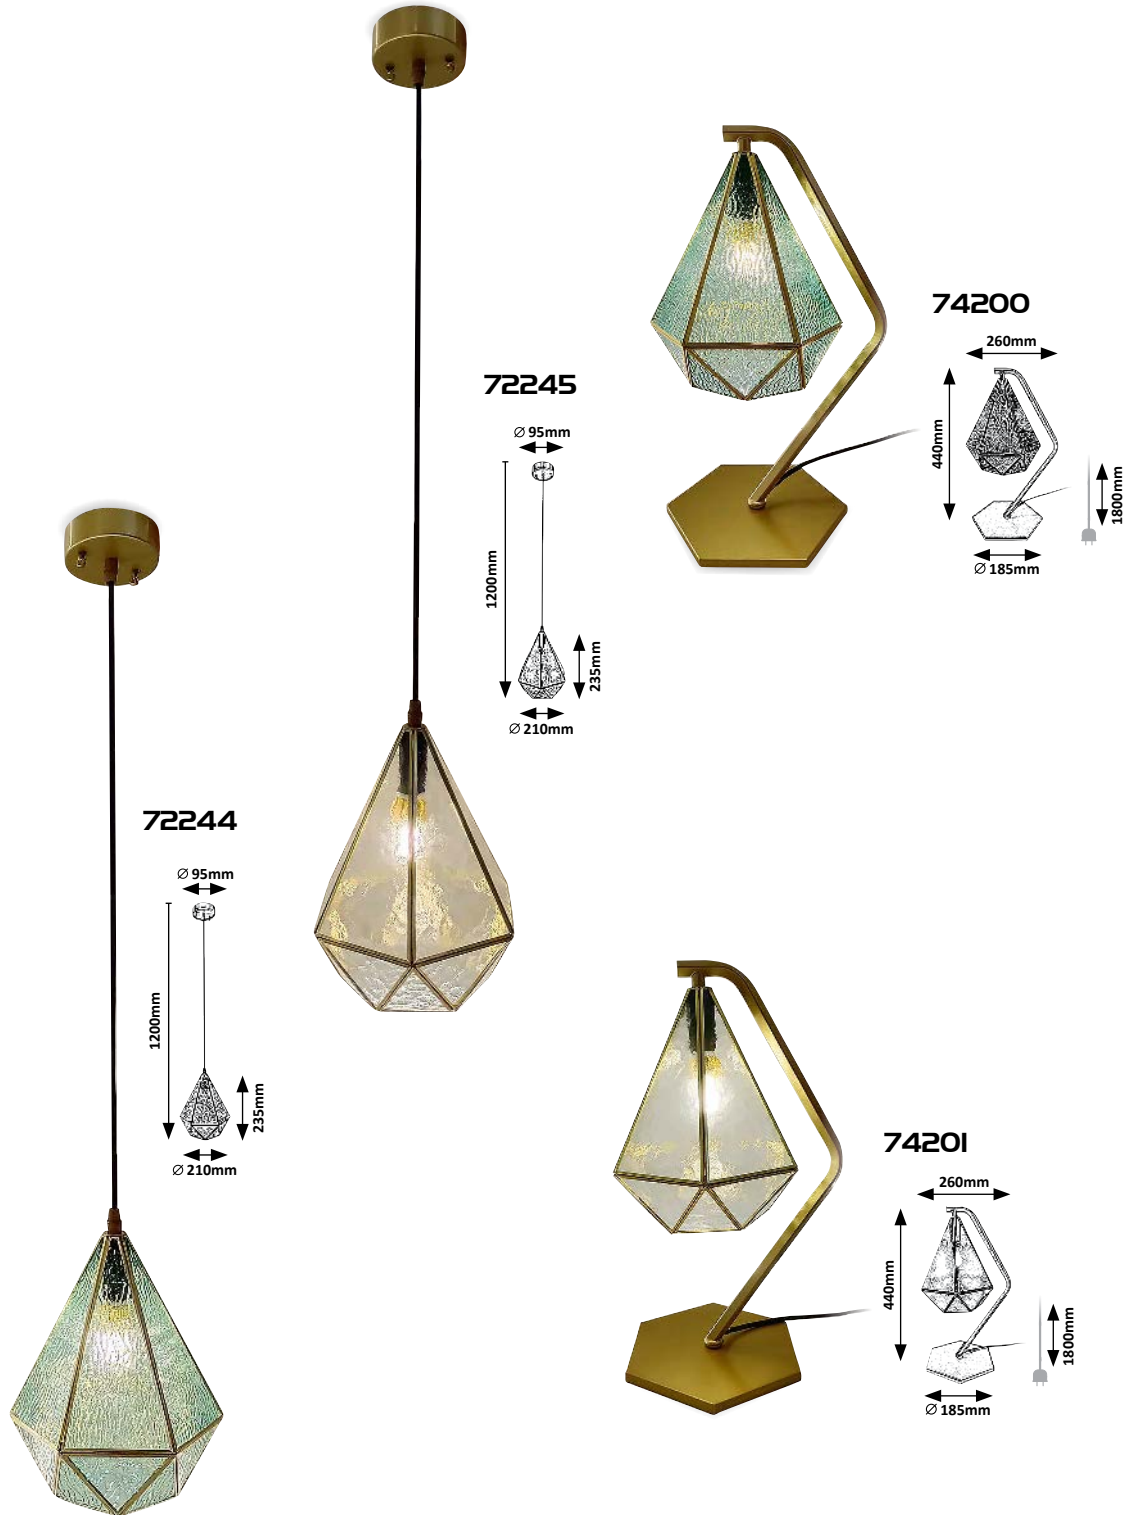

# NORAH

TEXTILE  
CABLE

1528

New

72244

72244

Ø 95mm  
1200mm  
235mm  
Ø 210mm

72245