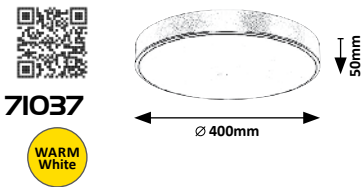

# TESIA

71038

**71037** (M) (P)

LED / 36W (2300lm, 2880lm; 3000K) incl. • IP20  
19945  
gold/white

5 996595 710378

**71038** (M) (P)

LED / 60W (3760lm, 4800lm; 3000K-6000K) incl. • IP20  
19946 • 551  
gold/white