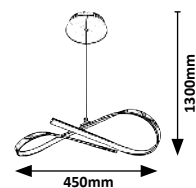

ESILDA

72020

ANIELA

2188

2187

72020 (M) (P)

LED / 42W
(2200lm, 4150lm;
4000K) incl. • IP20
satin chrome/white

5 996595 720209

2187 (M)

LED / 20W
(1600lm, 1950lm;
4000K) incl. • IP20
chrome

5 998250 321875

2188 (M)

LED / 20W
(1600lm, 4000K) incl.
IP20
chrome

5 998250 321882