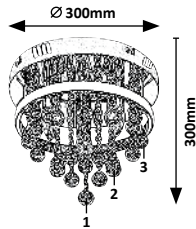

PALLAS

2236

2237

2238

2239

2236 M A G C

LED / 20W (1340lm, 1700lm; 4000K) incl. + • E14 / 3x max. 40W
IP20 • 1:19962, 2:19963, 3:19964
chrome/white

5 998250 322360

2237 M A G C

LED / 32W (2000lm, 2030lm; 4000K) incl. + • E14 / 3x max. 40W
IP20 • 1:19962, 2:19963, 3:19964
chrome/white

5 998250 322377

2238 M A G C

LED / 23W (600lm, 1470lm; 4000K) incl. + • E14 / 4x max. 40W
IP20 • 1:19962, 2:19963, 3:19964
chrome/white

5 998250 322384

2239 M A G C

LED / 36W (530lm, 2430lm; 4000K) incl. + • E14 / 4x max. 40W
IP20 • 1:19962, 2:19963, 3:19964
chrome/white

5 998250 322391