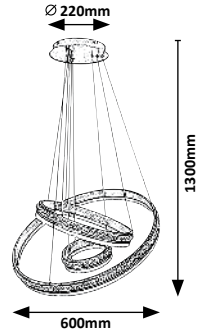

AVALON

2229

2230

2229

LED / 50W
(1700lm, 3150lm;
4000K) incl. • IP20
brushed aluminium/white

5 998250 322292

2230

LED / 75W
(2000lm, 4730lm;
4000K) incl. • IP20
brushed aluminium/white

5 998250 322308