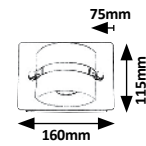

TONY

5489

5490

5491

5492

5489 (M) (P)

LED / 5W
(365lm, 4000K) incl.
IP44 • 19600
chrome/opal glass

5 998250 354897

5490 (M) (P)

LED / 10W
(730lm, 4000K) incl.
IP44 • 19600
chrome/opal glass

5 998250 354903

5491 (M) (P)

LED / 15W
(1095lm, 4000K) incl.
IP44 • 19600
chrome/opal glass

5 998250 354910

5492 (M) (P)

LED / 20W
(1460lm, 4000K) incl.
IP44 • 19600
chrome/opal glass

5 998250 354927