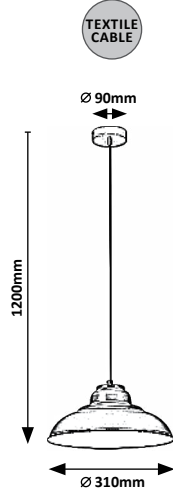

DRAGAN

5308

5307

☒ E27 / 1x max. 60W
IP20
matte black/white

5 998250 353074

5308

☒ E27 / 1x max. 60W
IP20
matte black/white

5 998250 353081

5309

☒ E27 / 3x max. 60W
IP20
matte black/white

5 998250 353098

5310

☒ E27 / 1x max. 60W
IP20 • ☒
matte black/white

5 998250 353104