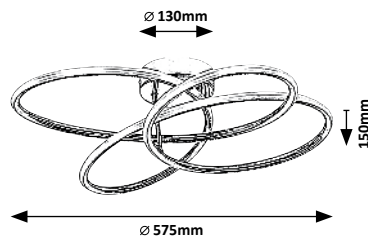

AISHA

5358

PIERO

6955

5358 (M) (P)

LED / 38W
(E) 2600lm, (E) 4250lm;
4000K incl. • IP20
chrome/white

5 998250 353586

6955 (M) (P)

LED / 30W
(E) 2000lm, (E) 3400lm;
4000K incl. • IP20
chrome/white

5 998250 369556