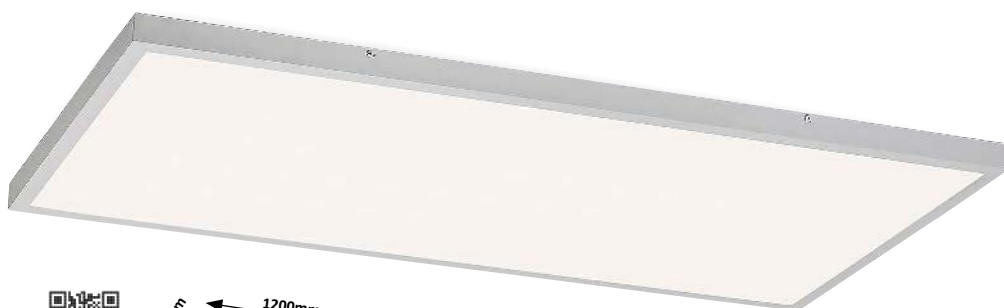

71079

71078 (M) (P)

LED / 40W
(2900lm, 4000lm;
4000K) incl. • IP20
white

5 996595 710781

71079 (M) (P)

LED / 80W
(6150lm, 8000lm;
4000K) incl. • IP20
white

5 996595 710798