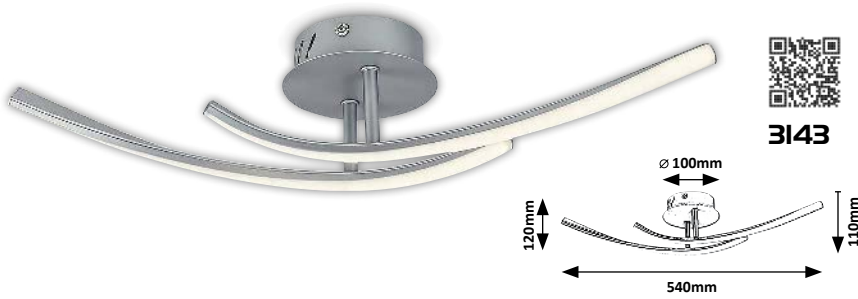

TATJANA

3143