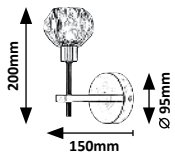

KASSIA

5394

5396

TEXTILE CABLE

5395

5394 **MG**

☒ G9 / 1x max. 5W
IP20
gold/transparent

5 998250 353944

5395 **MG**

☒ G9 / 9x max. 5W
IP20
gold/transparent

5 998250 353951

5396 **MG**

☒ G9 / 5x max. 5W
IP20
gold/transparent

5 998250 353968