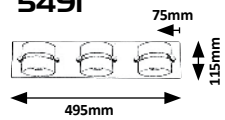

TONY

5489

5490

5491

5492

5489 (M) (P)

LED / 5W
(365lm, 4000K) incl.
IP44 • 19600
chrome/opal glass

5 998250 354897

5490 (M) (P)

LED / 10W
(730lm, 4000K) incl.
IP44 • 19600
chrome/opal glass

5 998250 354903

5491 (M) (P)

LED / 15W
(1095lm, 4000K) incl.
IP44 • 19600
chrome/opal glass

5 998250 354910

5492 (M) (P)

LED / 20W
(1460lm, 4000K) incl.
IP44 • 19600
chrome/opal glass

5 998250 354927