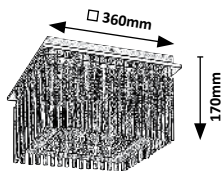

MARCELLA

5 YEARS GUARANTEE

LED built-in

NATURAL White

G A ↑ G

2451

DANIELLE

5 YEARS GUARANTEE

LED built-in

NATURAL White

G A ↑ G

2449

2448

2448

2451 M G

LED / 18W
(1550lm, 4000K) incl.
IP20 • 19511
chrome/crystal

5 998250 324517

2448 M A G

LED / 21W
(1750lm, 4000K) incl.
IP20
chrome/crystal

5 998250 324487

2449 M A G

LED / 18W
(1500lm, 4000K) incl.
IP20
chrome/crystal

5 998250 324494