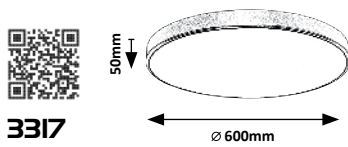

TESIA

3316, 3317

3316 (M) (P)

LED / 60W
(5000lm, 3000-6000K) incl.
IP20 • 19946 • 551
matte black/white

5 998250 333168

3317 (M) (P)

LED / 60W
(5000lm, 3000-6000K) incl.
IP20 • 19946 • 551
silver/white

5 998250 333175