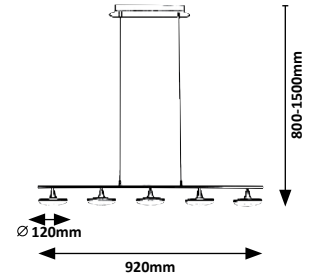

# MADI

5  
YEAR  
GUARANTEE

LED  
built-in

WARM  
White

MOVEABLE  
HEADS

F A G

New

72240