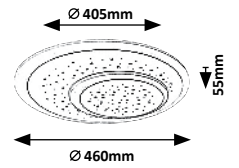

3098, 3097

TANELI

3264

3097

3098

3097 (M) (A)

LED / 41W
(3053lm, 3000K-6500K) incl.
IP20 • 528
white

3098 (M) (A)

LED / 54W
(4101lm, 3000K-6500K) incl.
IP20 • 528
white

3264 (M) (A)

LED / 47W
(2440lm, 3000K-6000K) incl.
IP20 • 528
white