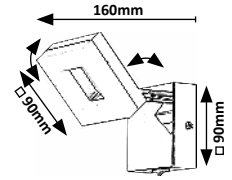

BLAS

75018

75019

75020

75018 (M) (P)

LED / 5W
(530lm, 630lm;
4000K) incl. • IP44
chrome/white

5 996595 750183

75019 (M) (P)

LED / 15W
(1570lm, 1880lm;
4000K) incl. • IP44
chrome/white

5 996595 750190

75020 (M) (P)

LED / 24W
(2250lm, 2700lm;
4000K) incl. • IP44
chrome/white

5 996595 750206