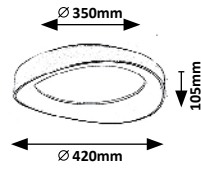

ILIANA

71054

71055

72236

71054 (M) (A)

LED / 56W
(3380lm, 6650lm;
3000K) incl. • IP20
silver/white

5 996595 710545

71055 (M) (A)

LED / 38W
(2600lm, 4500lm;
3000K) incl. • IP20
silver/white

5 996595 710552

72236 (M) (A)

LED / 56W
(3380lm, 6650lm;
3000K) incl. • IP20
silver/white

5 996595 722364