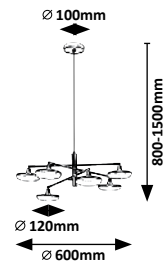

MADI

71062

71063

72239

71062 (M) (P)

LED / 4W
(370lm, 500lm;
3000K) incl. • IP20
matte black/white

5 996595 710620

71063 (M) (P)

LED / 24W
(2350lm, 3000lm;
3000K) incl. • IP20
matte black/white

5 996595 710637

72239 (M) (P)

LED / 24W
(2350lm, 3000lm;
3000K) incl. • IP20
matte black/white

5 996595 722395