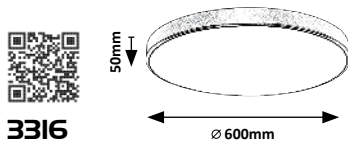

TESIA

3316, 3317

3316 (M) (P)

LED / 60W
(5000lm, 3000-6000K) incl.
IP20 • 19946 • 551
matte black/white

5 998250 333168

3317 (M) (P)

LED / 60W
(5000lm, 3000-6000K) incl.
IP20 • 19946 • 551
silver/white

5 998250 333175