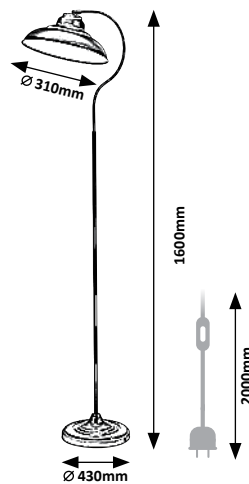

DRAGAN

5310

5307

☒ E27 / 1x max. 60W
IP20
matte black/white

5 998250 353074

5308

☒ E27 / 1x max. 60W
IP20
matte black/white

5 998250 353081

5309

☒ E27 / 3x max. 60W
IP20
matte black/white

5 998250 353098

5310

☒ E27 / 1x max. 60W
IP20 • ☒
matte black/white

5 998250 353104