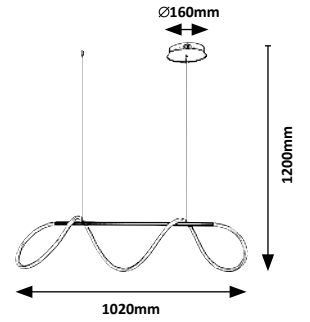

# MONTEMA

5  
YEARS  
GUARANTEE

LED  
built-in

NATURAL  
White

F  
A  
↑  
G

New

72269

72269 **(M SI)**