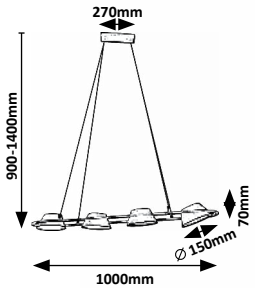

71048 (M) (P)

LED / 6W
(400lm, 480lm;
3000K) incl. • IP20 • 20015
black/white

5 996595 710484

72218 (M) (P)

LED / 36W
(1850lm, 2250lm;
3000K) incl. • IP20 • 20015
black/white

5 996595 722180

74190 (M) (P)

LED / 6W
(390lm, 470lm;
3000K) incl. • IP20 • 20015
black/white

5 996595 741907