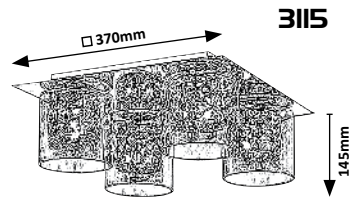

DUCHESS

3115 **MG**

☒ G9 / 4x max. 40W
IP20
▣ 19875 • ▣ 19876
chrome/transparent

5 998250 331157

3116 **MG**

☒ G9 / 4x max. 40W
IP20
▣ 19877 • ▣ 19878
chrome/transparent

5 998250 331164

3117 **MG**

☒ G9 / 5x max. 40W
IP20
▣ 19877 • ▣ 19878
chrome/transparent

5 998250 331171