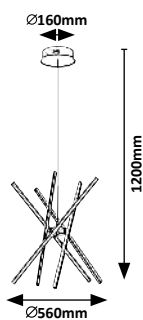

MATILDE

71270

72267

71270 (M SI)

LED / 30W
(E1200lm, E2040lm;
4000K) incl. • IP20
black/white

5 996595 712709

72267 (M SI)

LED / 48W
(E1500lm, E3120lm;
4000K) incl. • IP20
black/white

5 996595 722678