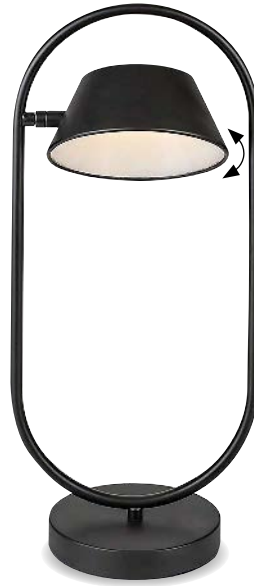

# ODISS

5 YEAR GUARANTEE

LED built-in

WARM White

G A G

New

71048

74190