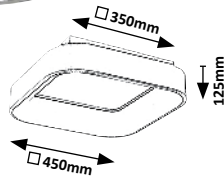

ADELINE

3926

3928

3927

3929

3926 (M) (A)

LED / 28W
(1800lm, 3000K-6000K) incl.
IP20 • 532
grey/white

5 998250 339269

3927 (M) (A)

LED / 28W
(1800lm, 3000K-6000K) incl.
IP20 • 532
grey/white

5 998250 339276

3928 (M) (A)

LED / 24W
(1500lm, 3000K-6000K) incl.
IP20 • 532
grey/white

5 998250 339283

3929 (M) (A)

LED / 24W
(1500lm, 3000K-6000K) incl.
IP20 • 532
grey/white

5 998250 339290