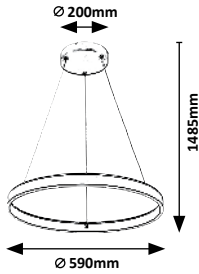

OTHELLO

6299

FRINGILLA

72010

6299

LED / 36W
(1800lm, 3000K-6000K) incl.
IP20 • 525
grey/white

5 998250 362991

72010

LED / 67W
(3750lm, 7000lm;
4000K) incl. • IP20
satin chrome/white

5 996595 720100