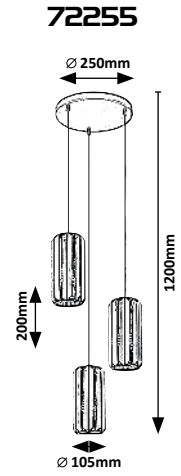

VENESS

72255 **MG**

☒ E27 / 3x max. 40W
IP20 • 20096
matte black/tinted colour

5 996595 722555

72256 **MG**

☒ E27 / 4x max. 40W
IP20 • 20096
matte black/tinted colour

5 996595 722562