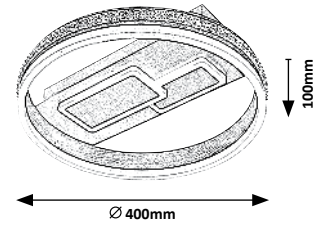

ROXANA

6830

6830

LED / 50W
(2450lm, 4000K) incl.
IP20
silver/white

5 998250 368306