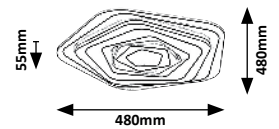

3097 (M) (A)

LED / 41W
(3053lm, 3000K-6500K) incl.
IP20 • 528
white

3098 (M) (A)

LED / 54W
(4101lm, 3000K-6500K) incl.
IP20 • 528
white

3264 (M) (A)

LED / 47W
(2440lm, 3000K-6000K) incl.
IP20 • 528
white