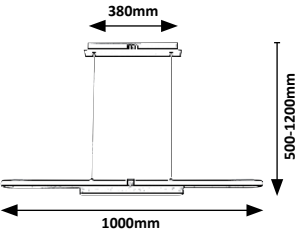

# CONTESSA

5 YEAR GUARANTEE

LED built-in

NATURAL White

G A ↑ G

New

72030

72031