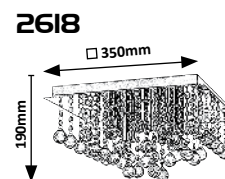

CORINNA

LARISHA

2615 (M) (AC)

☒ E14 / 3x max. 40W
IP20
chrome/transparent

5 998250 326153

2616 (M) (AC)

☒ E14 / 5x max. 40W
IP20
chrome/transparent

5 998250 326160

2617 (M) (AC)

☒ E14 / 3x max. 40W
IP20
chrome/transparent

5 998250 326177

2618 (M) (AC)

☒ E14 / 5x max. 40W
IP20
chrome/transparent

5 998250 326184

6806 (M) (G)

☒ G9 / 6x max. 40W
IP20
chrome/transparent

5 998250 368061