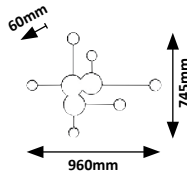

AMADEO

6258

6259

6260

6258 (M) (P)

LED / 7W
(500lm, 4000K) incl.
IP20
black

5 998250 362588

6259 (M) (P)

LED / 10,5W
(750lm, 4000K) incl.
IP20
black

5 998250 362595

6260 (M) (P)

LED / 21W
(1500lm, 4000K) incl.
IP20
black

5 998250 362601