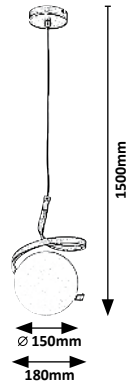

72I26

Ø 100mm