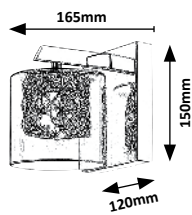

DUCHESS

3113 **MG**

☒ G9 / 1x max. 40W
IP20
☒ 19875 • ☒ 19876
chrome/transparent

3114 **MG**

☒ G9 / 1x max. 40W
IP20
☒ 19877 • ☒ 19878
chrome/transparent