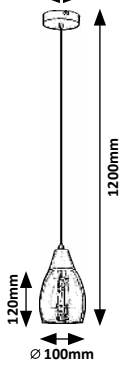

72181

Ø 100mm