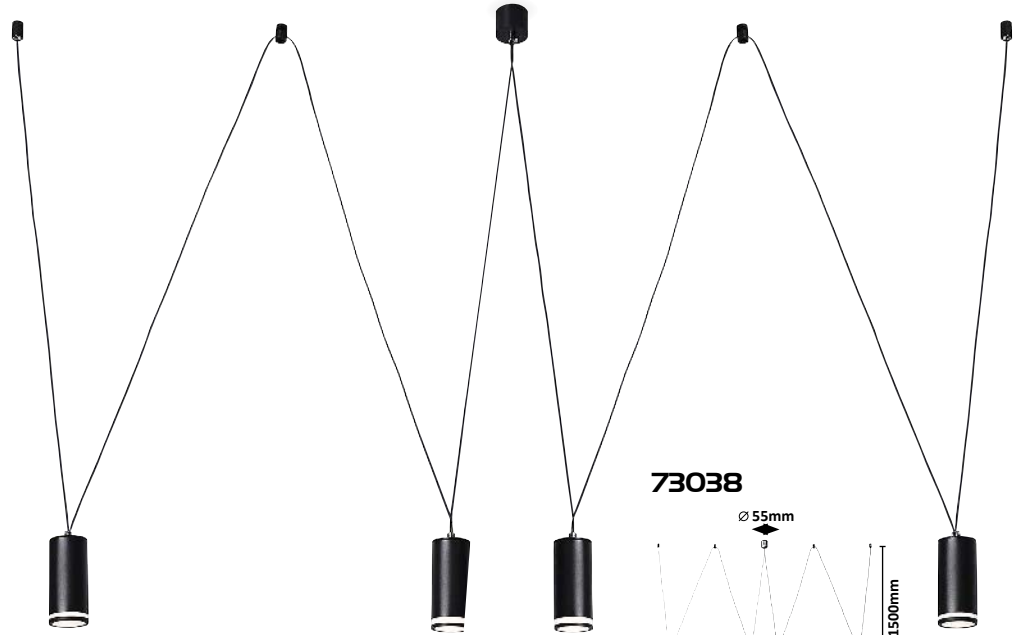

SENOBIA

73041

73038

73038 (M) (A)

☒ GU10 / 4x max. 5W
IP20
black/white

73041 (M) (A)

☒ GU10 / 1x max. 35W
IP20 • ☐
black/white