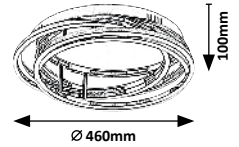

2183,2184

SELENA

2183

2184

2183

LED / 40W
(930lm, 3200lm;
4000K) incl. • IP20
chrome

5 998250 321837

2184

LED / 30W
(1930lm, 2400lm;
4000K) incl. • IP20
chrome

5 998250 321844