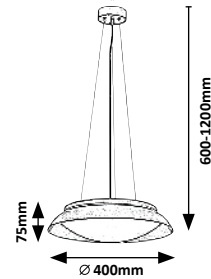

71187 (M P)

LED / 24W
(1250lm, 1500lm;
3000K) incl. • IP20 • 20093
black/gold/white

5 996595 711870

71188 (M P)

LED / 20W
(1080lm, 1300lm;
3000K) incl. • IP20 • 20097
black/gold/white

5 996595 711887

72134 (M P)

LED / 24W
(1250lm, 1500lm;
3000K) incl. • IP20 • 20095
black/gold/white

5 996595 721343