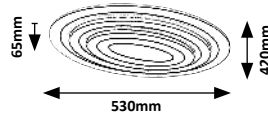

3098, 3097

TANELI

3264

3097

3098

3097 (M) (A)

LED / 41W
(3053lm, 3000K-6500K) incl.
IP20 • 528
white

3098 (M) (A)

LED / 54W
(4101lm, 3000K-6500K) incl.
IP20 • 528
white

3264 (M) (A)

LED / 47W
(2440lm, 3000K-6000K) incl.
IP20 • 528
white