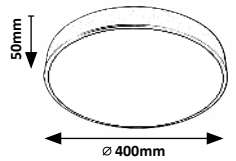

# TESIA

**3314**

**3315**

**3314** (M) (P)

LED / 36W  
(2600lm, 3000K) incl.  
IP20 • 19945  
matte black/white

5 998250 333144

**3315** (M) (P)

LED / 36W  
(2600lm, 4000K) incl.  
IP20 • 19945  
silver/white