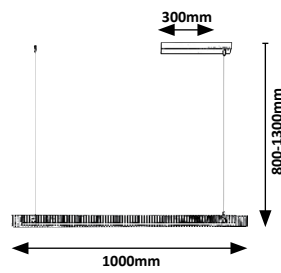

CITAL

72214

72214 **M G**

LED / 36W
(1900lm, 2300lm;
3000K) incl. • IP20 • 20012
black/white

5 996595 722142