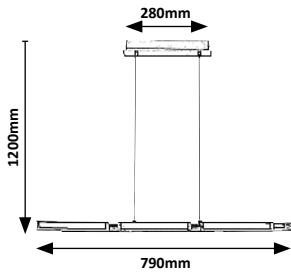

REMIEL

5 YEAR GUARANTEE

LED built-in

WARM White

G A G

New

71045

71145

72045

71045 (M) (P)

LED / 12W
(760lm, 1200lm;
3000K) incl. • IP20
matte black/beechn/white

5 996595 710453

71145 (M) (P)

LED / 20W
(1200lm, 1800lm;
3000K) incl. • IP20
matte black/beechn/white

5 996595 711450

72045 (M) (P)

LED / 30W
(1570lm, 2400lm;
3000K) incl. • IP20
matte black/beechn/white

5 996595 720452