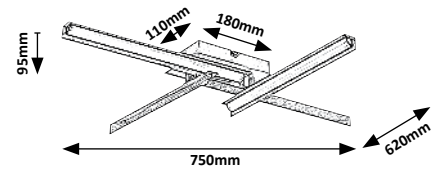

# REMIEL

5 YEAR GUARANTEE

LED built-in

WARM White

G A G

New

71045

71145