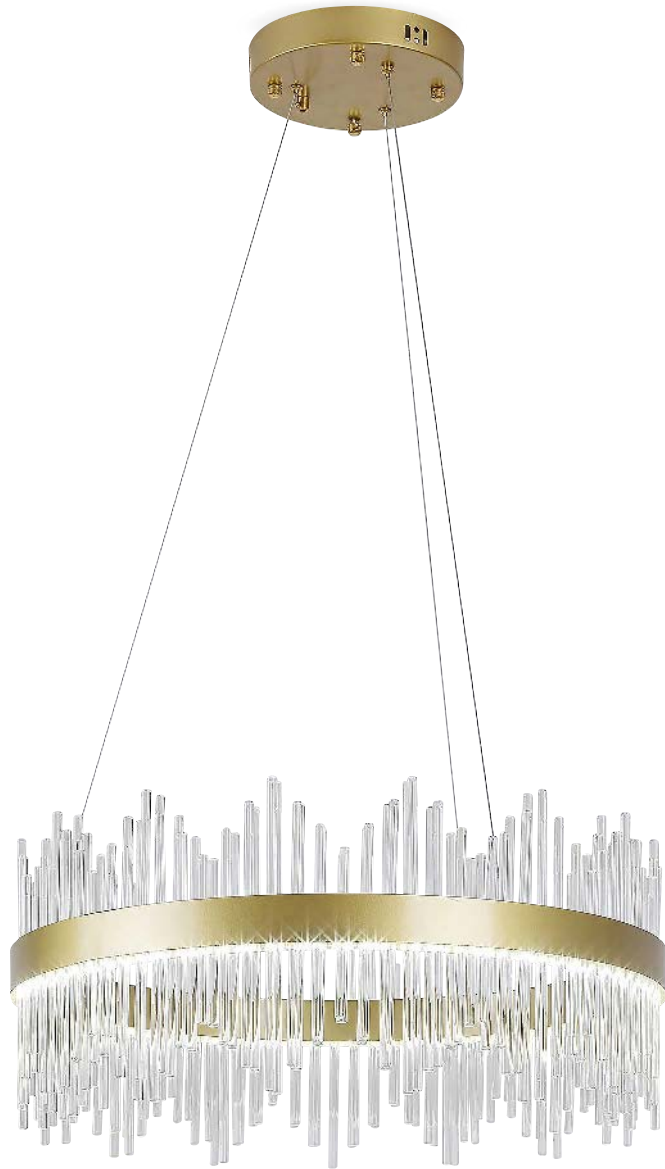

MABEL

72227

72227 **MG**

LED / 36W (2480lm, 2700lm;
3000K, 4000K, 6000K) incl. • IP20
20062, 20063, 20064, 20065
gold/transparent

5 996595 722272