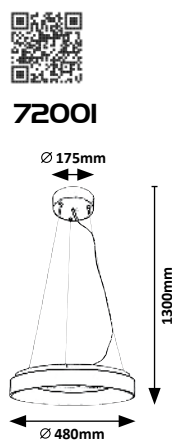

CEILO

3082 (M) (P)

LED / 38W
(3200lm, 3000K-6500K) incl.
IP20 • 502
black/white

5 998250 330822

3083 (M) (P)

LED / 38W
(3200lm, 3000K-6500K) incl.
IP20 • 502
white

5 998250 330839

72001 (M) (P)

LED / 38W
(3150lm, 3800lm;
3000K-6500K) incl. • IP20 • 546
black/white

5 996595 720018

72002 (M) (P)

LED / 38W
(3150lm, 3800lm;
3000K-6500K) incl. • IP20 • 546
white

5 996595 720025