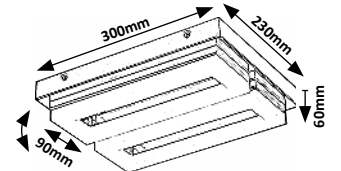

75018 (M) (P)

LED / 5W
(530lm, 630lm;
4000K) incl. • IP44
chrome/white

5 996595 750183

75019 (M) (P)

LED / 15W
(1570lm, 1880lm;
4000K) incl. • IP44
chrome/white

5 996595 750190

75020 (M) (P)

LED / 24W
(2250lm, 2700lm;
4000K) incl. • IP44
chrome/white

5 996595 750206