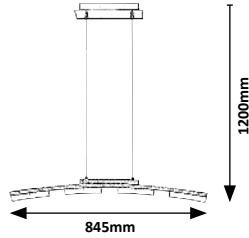

EUCALYPTUS

2957

TITHANIA

6670

YORDANA

5280

2957 (M) (P)

LED / 20W
(1650lm, 1760lm;
3000K) incl. • IP20
satin chrome/white

5 998250 329574

6670 (M) (P)

LED / 24W
(1920lm, 2700K-6500K) incl.
IP20 • Dimmable
brushed aluminium/white

5 998250 366708

5280 (M) (P)

LED / 27W
(1800lm, 3300lm;
3000K) incl. • IP20
satin chrome/white

5 998250 352800