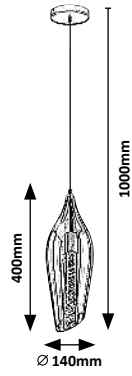

BELLINI

TEXTILE
CABLE

New

72201

Ø 100mm

72203

Ø 300mm

72201 **MG**

☒ E27 / 1x max. 60W
IP20 • 20044
black/amber

5 996595 722012

72203 **MG**

☒ E27 / 3x max. 60W
IP20 • 20044
black/amber

5 996595 722036