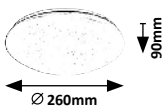

LUCAS

3936

3937

3938

3434

3435

3436

3936 (MP)

LED / 12W
(900lm, 4000K) incl.
IP20 • 19754
white

5 998250 339368

3937 (MP)

LED / 18W
(1350lm, 4000K) incl.
IP20 • 19755
white

5 998250 339375

3938 (MP)

LED / 24W
(1800lm, 4000K) incl.
IP20 • 19756
white

5 998250 339382

3434 (MP)

LED / 12W
(900lm, 4000K) incl.
IP20 • 19711
white

5 998250 334349

3435 (MP)

LED / 18W
(1350lm, 4000K) incl.
IP20 • 19712
white

5 998250 334356

3436 (MP)

LED / 24W
(1800lm, 4000K) incl.
IP20 • 19713
white

5 998250 334363