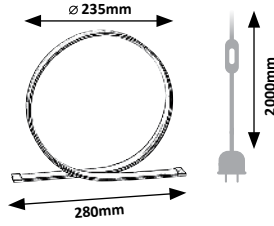

AZULA

5 YEAR WARRANTY

LED built-in

NATURAL White

F A G

New

74210

74211

74210 (M) (P)

DC 12V / LED / 5W
(460lm, 490lm;
4000K) incl. • IP20 •

black/white

5 996595 742102

74211 (M) (P)

DC 12V / LED / 3W
(260lm, 290lm;
4000K) incl. • IP20 •

chrome/white

5 996595 742119