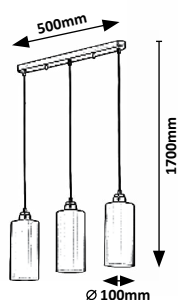

4479 **MG**

☒ E27 / 1x max. 40W
IP20 • 19888
white/gold/transparent

4480 **MG**

☒ E27 / 3x max. 40W
IP20 • 19888
white/gold/transparent