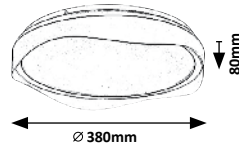

# ISRAH

5  
YEAR  
GUARANTEE

LED  
built-in

NATURAL  
White

G  
A  
↑  
G

New

71249

71250