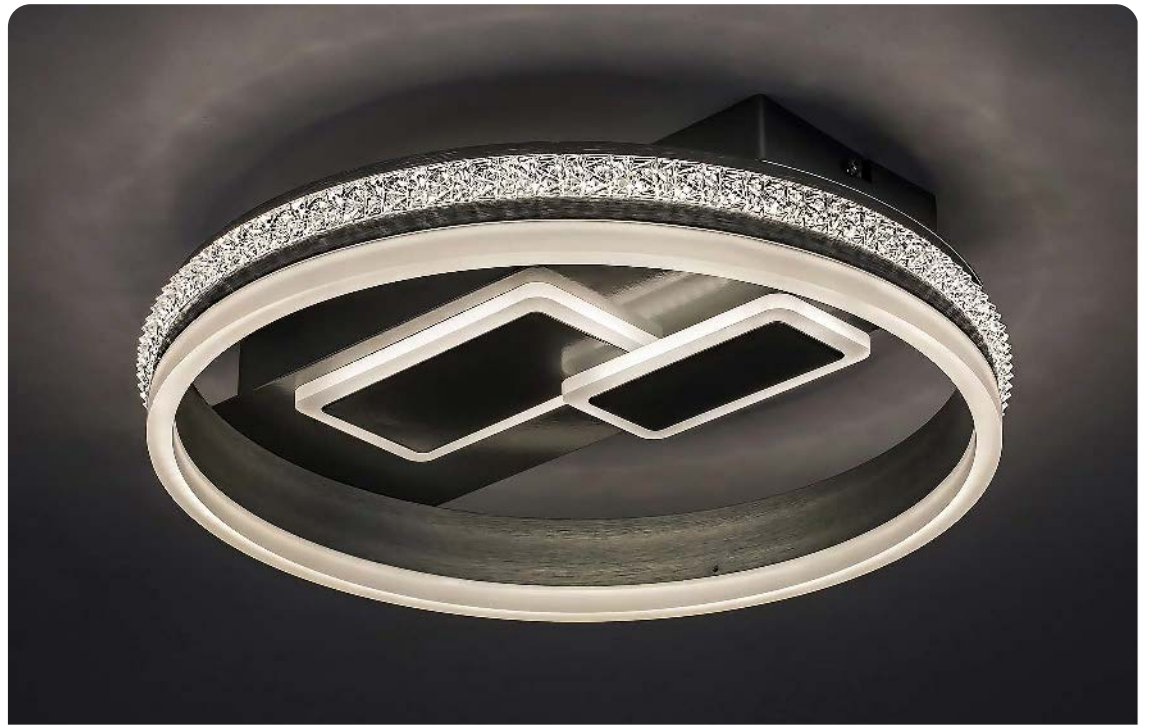

# AVALON

2229

2230

2229

LED / 50W  
 (1700lm, 3150lm;  
 4000K) incl. • IP20  
 brushed aluminium/white

5 998250 322292

2230

LED / 75W  
 (2000lm, 4730lm;  
 4000K) incl. • IP20  
 brushed aluminium/white