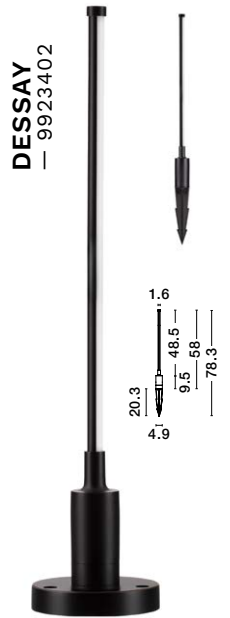

**Included plastic spike**

—  
D: 1.6  
H: 58 cm

DESSAY  
— 9923404

DESSAY  
— 9923403

DESSAY  
— 9923402

**NAWA**  
— 9030720

Sandy Black  
Aluminium  
LED · 12 Watt  
220-240 Volt  
666Lm · 3000K  
IP65

**Included plastic spike**