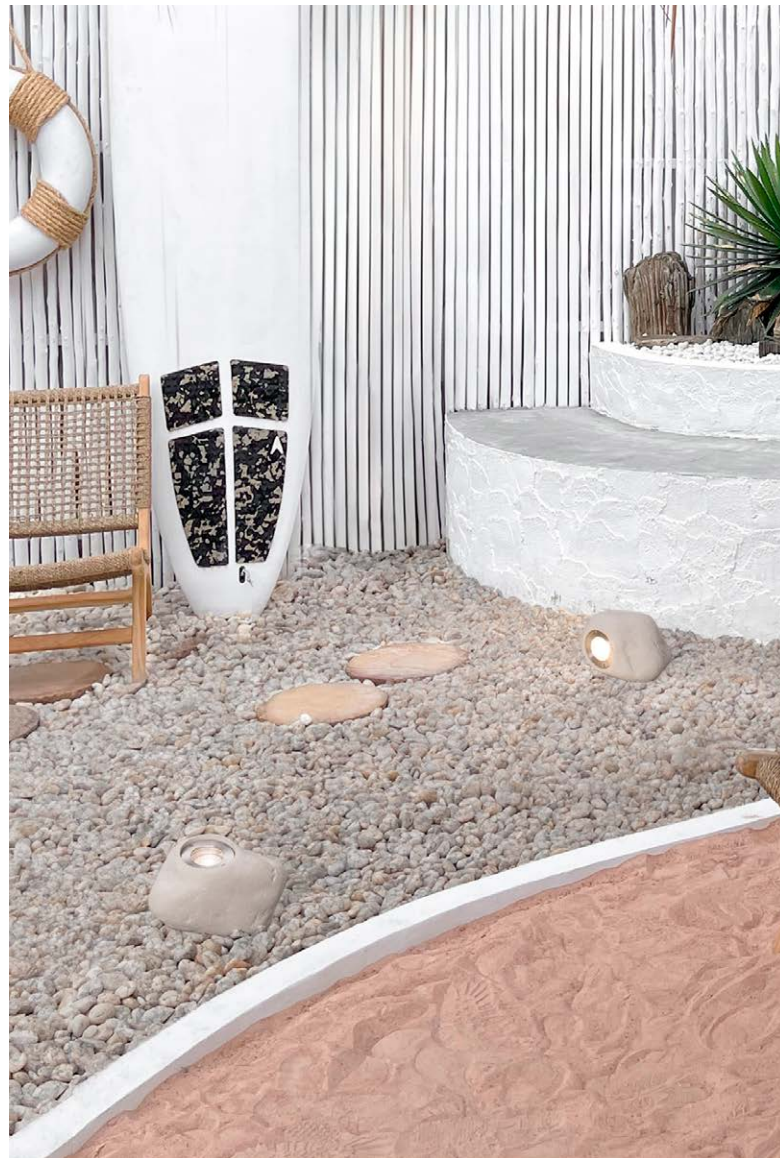

PETRA
— 9186182

Stone White
Concrete
LED · 3 Watt
100-220 Volt
1681Lm · 3000K
IP65

—
L: 20
W: 14
H: 12 cm

PETRA
— 9186183

Stone Gray
Concrete
LED · 3 Watt
100-220 Volt
1681Lm · 3000K
IP65

—
L: 20
W: 14
H: 12 cm