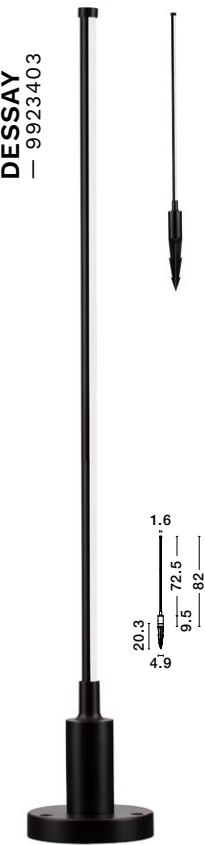

**Included plastic spike**

—  
D: 1.6  
H: 58 cm

DESSAY  
— 9923404

DESSAY  
— 9923403

DESSAY  
— 9923402

**NAWA**  
— 9030720

Sandy Black  
Aluminium  
LED · 12 Watt  
220-240 Volt  
666Lm · 3000K  
IP65

**Included plastic spike**