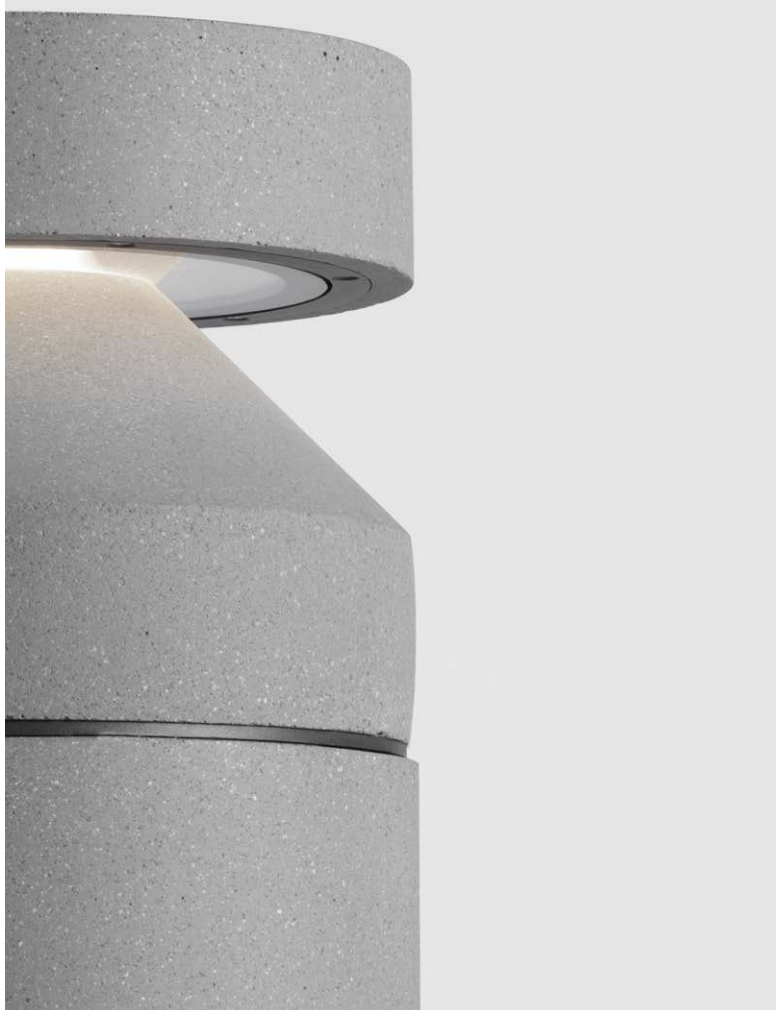

NAVY

— 9540225

Gray Cement
LED · 20 Watt
220-240 Volt
1018Lm · 3000K
IP65

—
D: 19.2
H: 54.5 cm

NAVY

— 9540226

Gray Cement
LED · 20 Watt
220-240 Volt
1018Lm · 3000K
IP65

—
D: 19.2
H: 99.5 cm