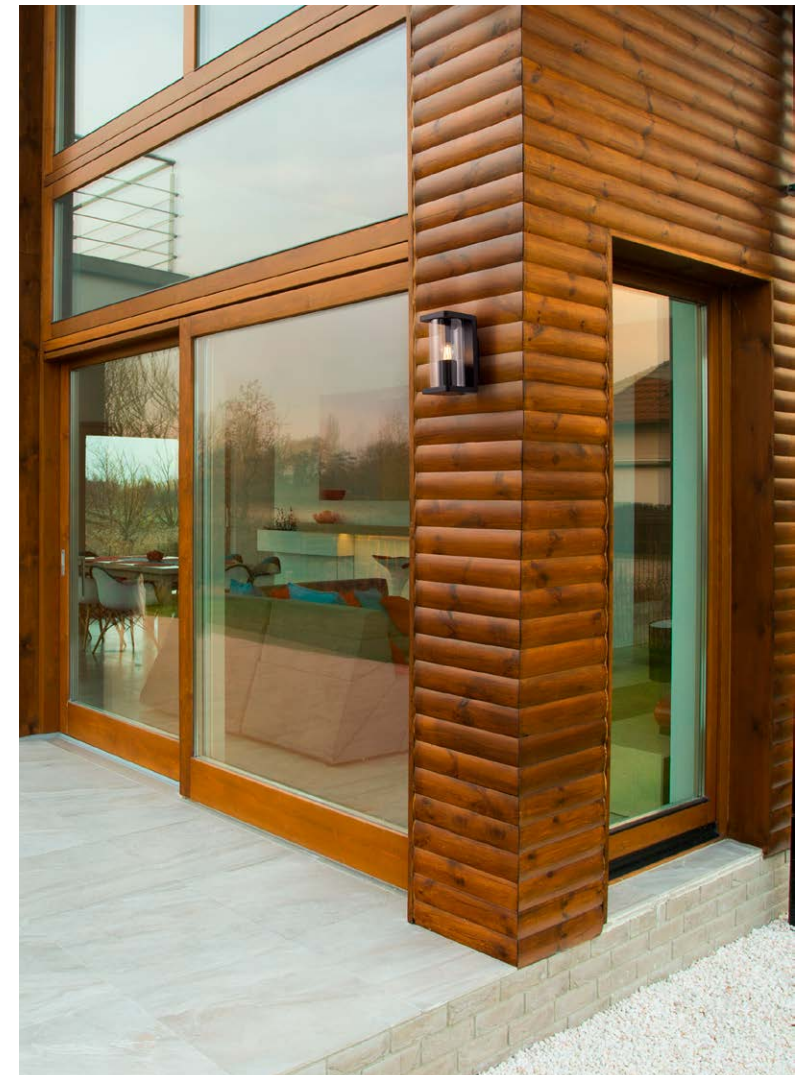

# Cement & Concrete

Our cement & concrete lighting fixtures bring a touch of industrial chic to any space, combining rugged durability with subtle elegance. Perfect for both modern and rustic spaces, these lights offer a raw, minimalist aesthetic that highlights their solid construction.