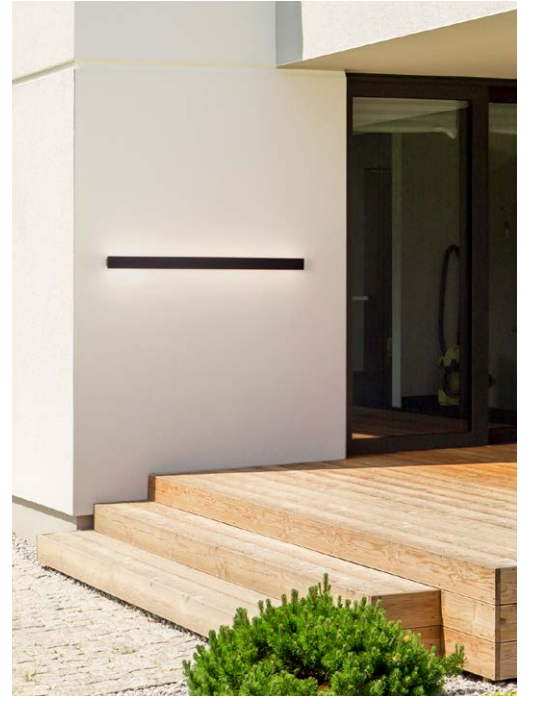

PATH
— 9030708

Sandy White
Aluminium
LED · 11 Watt
220-240 Volt
150Lm · 3000K
IP65
—
L: 51
W: 6
H: 4.7 cm