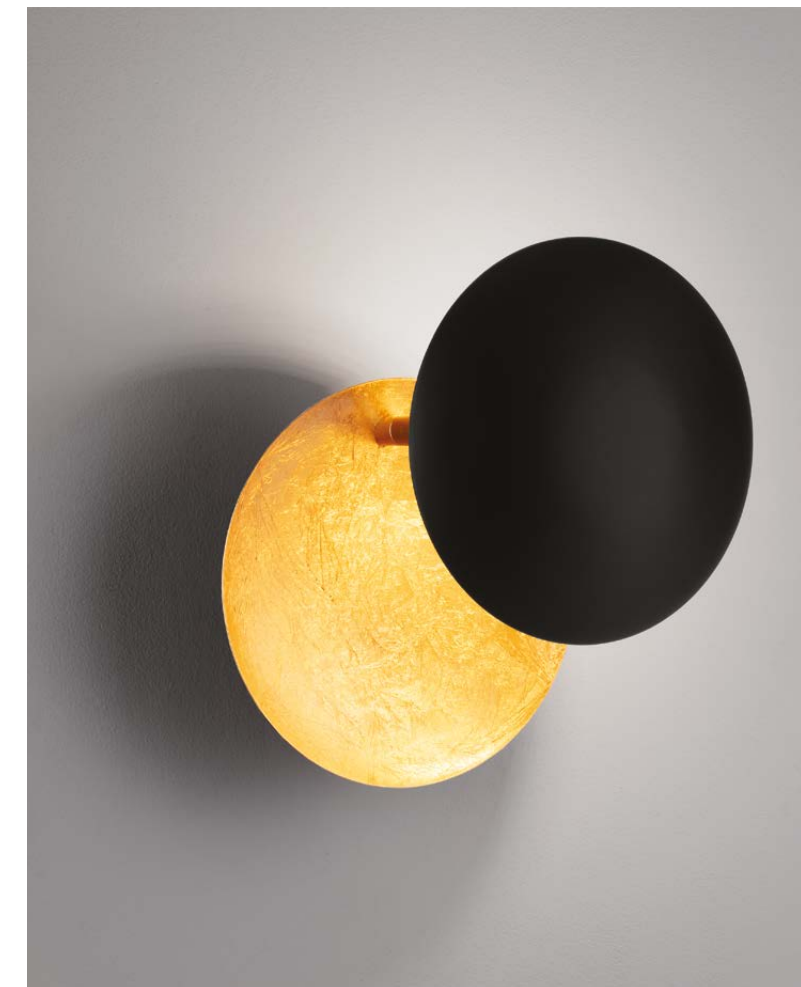

GRETEL
— 9172871

Sandy Black
Aluminium
LED · 15 Watt
220-240 Volt
372Lm · 3000K
IP44

—
L: 90
W: 8.3
H: 7 cm

SOLEIL
— 9006080

Sandy Black
Aluminium Outside
Gold leaf
Aluminium Inside
LED · 6 Watt
220-240 Volt
420Lm · 3000K
IP20

—
D: 20
W: 13.5
H: 20 cm

SOLEIL
— 9006081

Gold Leaf Aluminium
LED · 6 Watt
220-240 Volt
420Lm · 3000K
IP20

—
D: 20
W: 13.5
H: 20 cm

ALSO
YOU CAN
DO

Adjustable

ALSO
YOU CAN
DO

Adjustable