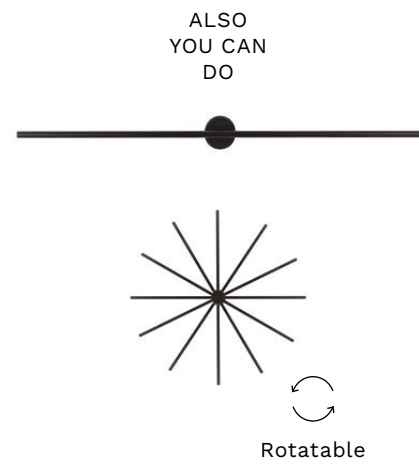

SOLEIL
— 9006080

Sandy Black
Aluminium Outside
Gold leaf
Aluminium Inside
LED · 6 Watt
220-240 Volt
420Lm · 3000K
IP20

—
D: 20
W: 13.5
H: 20 cm

SOLEIL
— 9006081

Gold Leaf Aluminium
LED · 6 Watt
220-240 Volt
420Lm · 3000K
IP20

—
D: 20
W: 13.5
H: 20 cm

ALSO
YOU CAN
DO

Adjustable

ALSO
YOU CAN
DO

Adjustable