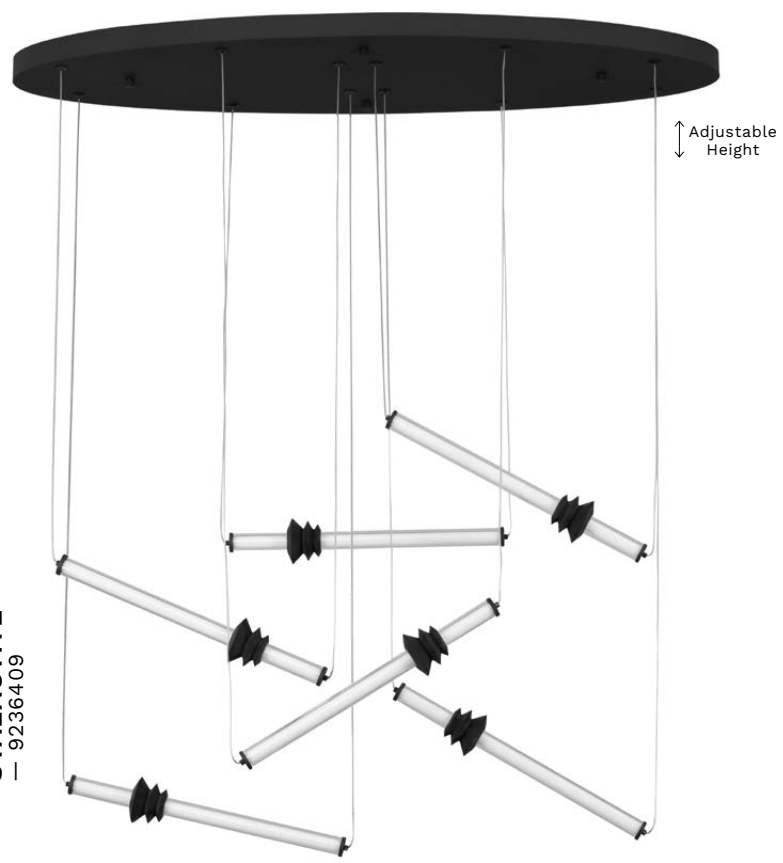

STALACTITE
— 9236409