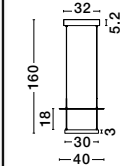

DIONA
— 9580577