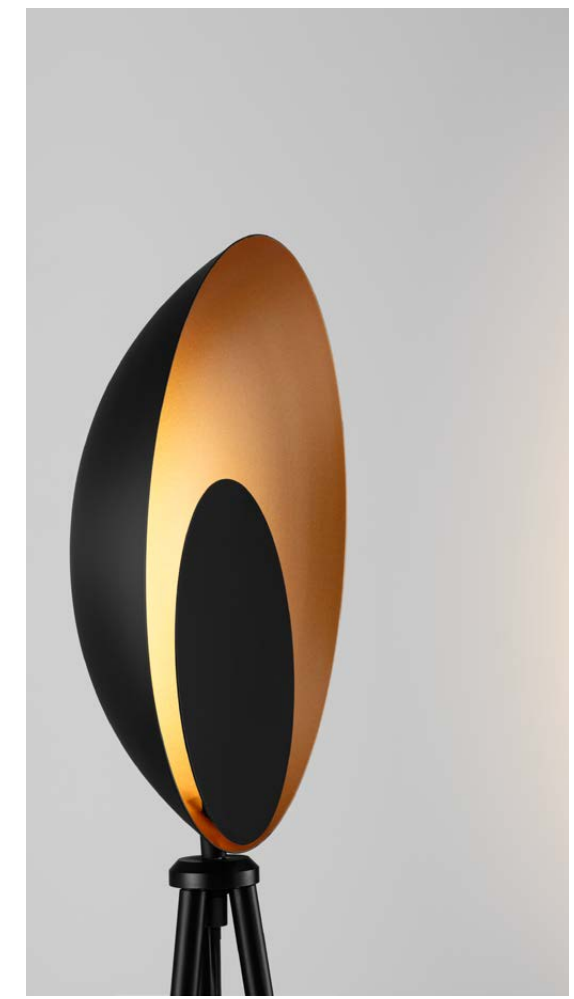

KITRO
— 9011320

Matt Black
& Gold Metal
LED · 12 Watt
220-240Volt
400Lm · 3000K
IP20
Switch On/Off
Cable Length 290 cm
—
D: 34
W: 42
H: 151 cm