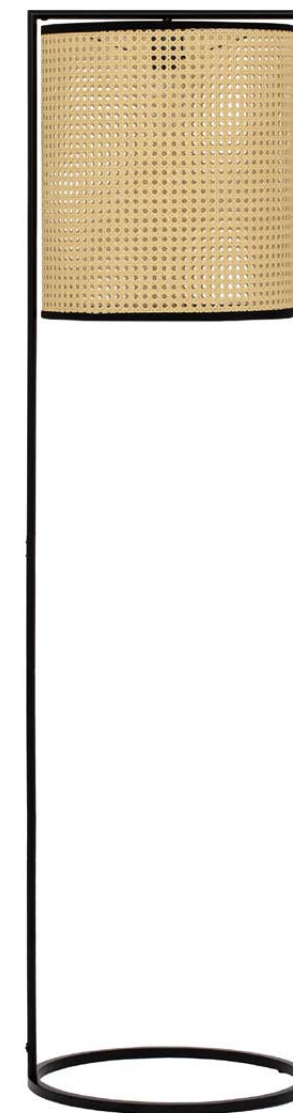

ERTO
— 9001119