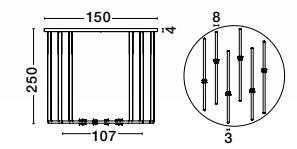

L: 120
W: 43
H: 250 cm

STALACTITE
9236408

Adjustable Height

ANAPNOE
— 9695283

[Triac Dimmable]
Matt Black Steel
& Aluminium
Clear Glass
LED · 46 Watt
220-240Volt
965Lm · 3000K
IP20
—
D: 30
H: 157 cm

ANAPNOE
— 9695284