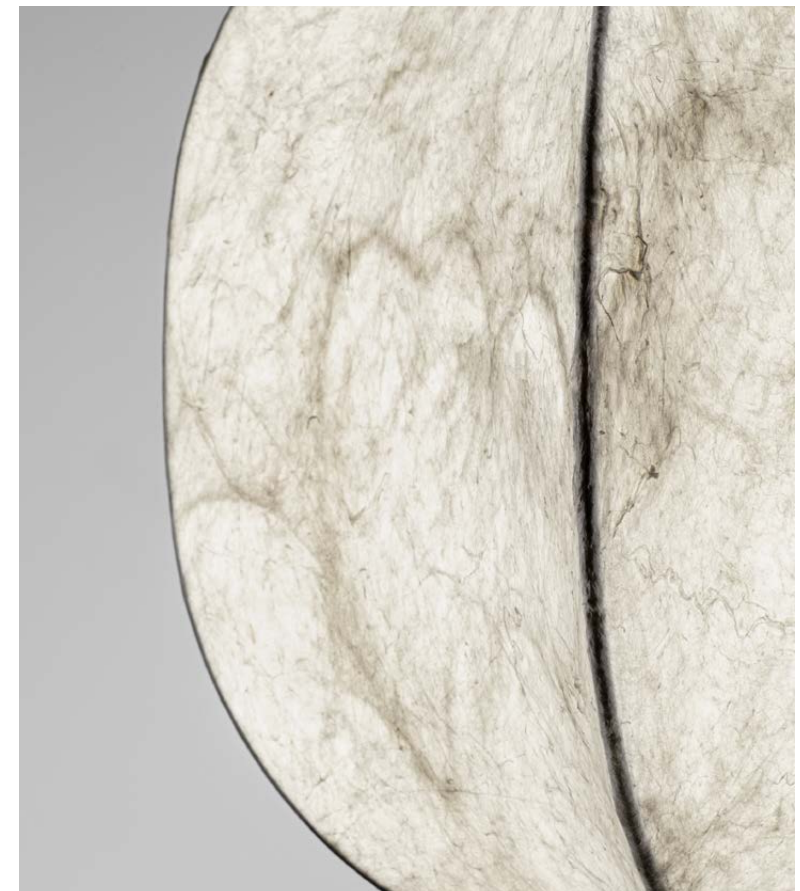

BULB EXCLUDED

—
D: 30
H: 210 cm

PIERIDA
— 9620165

Mulberry Silk
Sandy White Base
LED E27 · 1x12 Watt
100-240 Volt
IP20

BULB EXCLUDED

—
D: 42
H: 210 cm

PIERIDA
— 9620164

PIERIDA
— 9620165