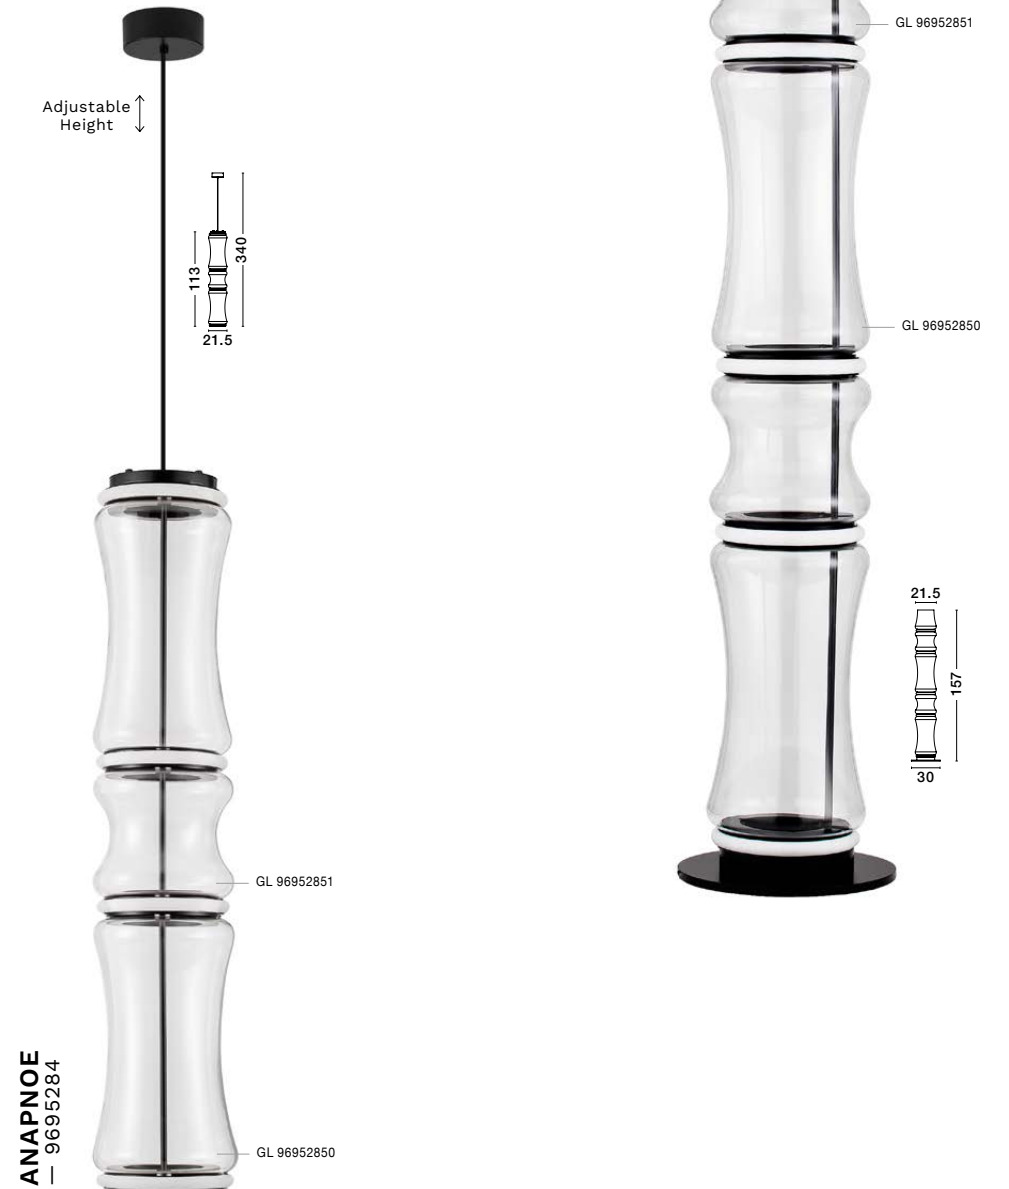

[Triac Dimmable]
Sandy Black
Aluminium & Acrylic
Black Artificial
Ceramic
LED · 79 Watt
220-240Volt
6467Lm · 3000K
IP20

D: 150
H: 250 cm

STALACTITE
— 9236409

[Triac Dimmable]
Sandy Black
Aluminium & Acrylic
Black Artificial
Ceramic
LED · 36 Watt
220-240Volt
2811Lm · 3000K
IP20

L: 120
W: 43
H: 250 cm

STALACTITE
9236408

Adjustable Height

ANAPNOE
— 9695283

[Triac Dimmable]
Matt Black Steel
& Aluminium
Clear Glass
LED · 46 Watt
220-240Volt
965Lm · 3000K
IP20
—
D: 30
H: 157 cm

ANAPNOE
— 9695284

[Triac Dimmable]
Matt Black Steel
& Aluminium
Clear Glass
LED · 37 Watt
220-240Volt
888Lm · 3000K
IP20
—
D: 21.5
H₁: 113
H₂: 340 cm

ANAPNOE
— 9695285

[Motion Sensor
Dimmable]
Matt Black Steel
& Aluminium
Clear Glass
LED · 21 Watt
220-240Volt
567Lm · 3000K
IP20
—
D: 21.5
H₁: 50
H₂: 250 cm

—
D1: 17, D2: 22, D3: 25.5
H: 200 cm

NAVI
— 9186952

NAVI
— 9186953

Brass Gold Metal
& Smoky Gray Glass
LED · 27 Watt
220-240Volt
3201Lm · 3000K
IP20

—
D1: 17, D2: 22, D3: 25.5
H: 200 cm

NAVI
— 9186953

NAVI
— 9186954