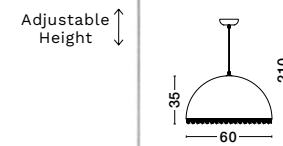

LALU
— 9620168

Fibre Glass
Sandy White Base
LED E27 · 1x12 Watt
100-240 Volt
IP20

BULB EXCLUDED

—
D: 40
H: 250 cm

LALU
— 9620168

LALU
— 9620169

Fibre Glass
Sandy White Base
LED E27 · 1x12 Watt
100-240 Volt
IP20

BULB EXCLUDED

—
D: 60
H: 210 cm