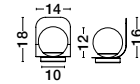

KAMEN

— 9001083

Sandy Black Metal
& Straw Shade
LED E14 · 1x5 Watt
100-240 Volt · IP20

BULB EXCLUDED

Cable Length 150 cm
Switch On/Off

L: 14
W: 10
H: 18 cm

KAMEN
— 9001083