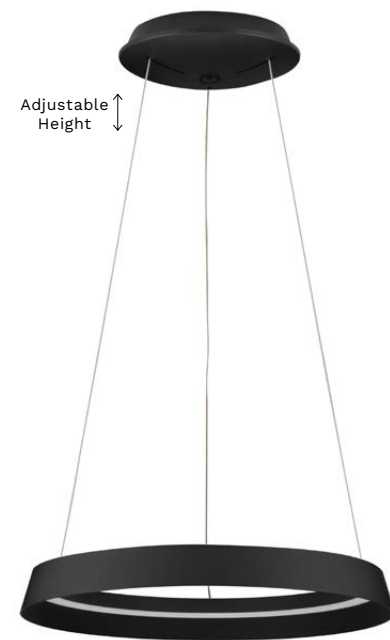

ORMI
— 9030519

ORMI
— 9030519

[Triac Dimmable]
Sandy Black
Aluminium & Acrylic
LED · 38 Watt
220-240Volt
2564Lm · IP20
2700-3000K
CCT Dip Switch

D: 45
H: 150 cm

ORMI
— 9030520

[Triac Dimmable]
Champaign Brown
Aluminium
& Acrylic
LED · 38 Watt
220-240Volt
2564Lm · IP20
2700-3000K
CCT Dip Switch

D: 45
H: 150 cm