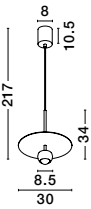

EDEM
— 9870043

Sandy Black
Aluminium & Steel
LED · 8 Watt
220-240Volt
590Lm · 3000K
IP20

—
D: 30
H: 217 cm

EDEM
— 9870044

Sandy White
Aluminium & Steel
LED · 8 Watt
220-240Volt
590Lm · 3000K
IP20

—
D: 30
H: 217 cm

EDEM
— 9870045

Beige Aluminium
& Steel
LED · 8 Watt
220-240Volt
590Lm · 3000K
IP20

—
D: 30
H: 217 cm

EDEM
— 9870046

Bluish Gray
Aluminium & Steel
LED · 8 Watt
220-240Volt
590Lm · 3000K
IP20

—
D: 30
H: 217 cm

EDEM
— 9870047

Red Aluminium
& Steel
LED · 8 Watt
220-240Volt
590Lm · 3000K
IP20

—
D: 30
H: 217 cm