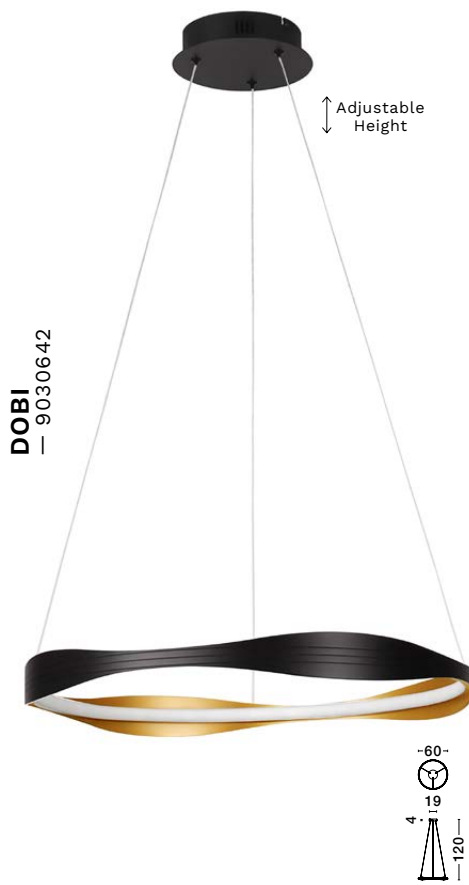

DOBI
— 9030642

[Dimmable
by Remote Control CCT]
Sandy Black
Gold Aluminium
& Acrylic
LED · 32 Watt
220-240 Volt
1192Lm · IP20
CCT 2700-5000K
—
D: 60
H: 120 cm

DOBI
— 9030643

[Dimmable
by Remote Control CCT]
Sandy Black
Gold Aluminium
& Acrylic
LED · 40 Watt
220-240 Volt
1472Lm · IP20
CCT 2700-5000K
—
D: 80
H: 120 cm