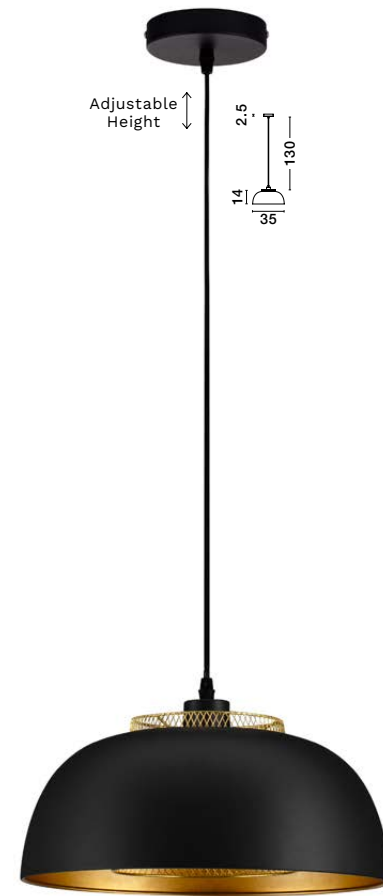

SQUBE

— 9001085

Sandy Black
& Gold Metal
LED E27 · 1x12 Watt
100-240 Volt
IP20
BULB EXCLUDED
Cable Length 150 cm
Switch On/Off

—
D: 25
H: 28 cm

SQUBE
— 9001085

SQUBE

— 9001086

Sandy Black
& Gold Metal
LED E27 · 1x12 Watt
100-240 Volt
IP20
BULB EXCLUDED

—
D: 35
H: 130 cm

SQUBE
— 9001086