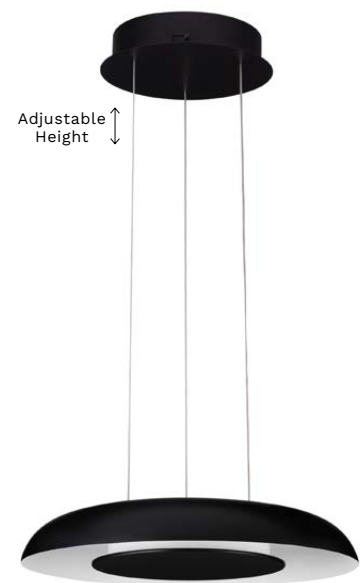

EPOS
— 9345709