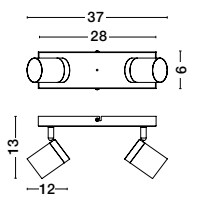

ALMA
— 9011313

Sandy Black
Aluminium
LED GU10 · 1x10 Watt
100-240 Volt
IP44

BULB EXCLUDED

—
D: 8
W: 12
H: 13 cm

ALMA
— 9011314

Sandy White
Aluminium
LED GU10 · 1x10 Watt
100-240 Volt
IP44

BULB EXCLUDED

—
D: 8
W: 12
H: 13 cm

ALMA
— 9011315

Sandy Black
Aluminium
LED GU10 · 2x10 Watt
100-240 Volt
IP44

BULB EXCLUDED

—
L: 37
W: 12
H: 13 cm

ALMA
— 9011316

Sandy White
Aluminium
LED GU10 · 2x10 Watt
100-240 Volt
IP44

BULB EXCLUDED

—
L: 37
W: 12
H: 13 cm

ALMA
— 9011316