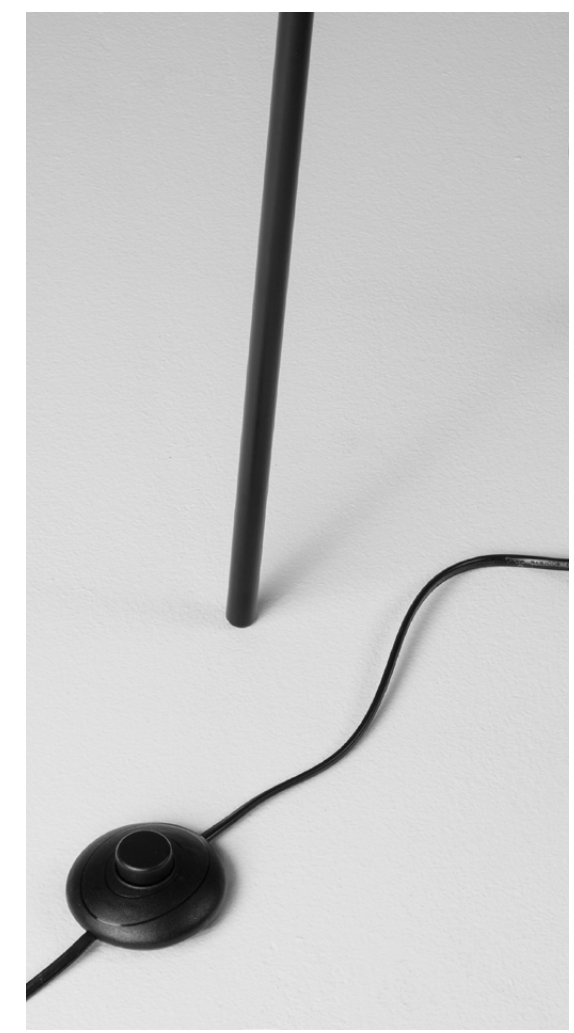

KITRO
— 9011320

Matt Black
& Gold Metal
LED · 12 Watt
220-240Volt
400Lm · 3000K
IP20
Switch On/Off
Cable Length 290 cm
—
D: 34
W: 42
H: 151 cm