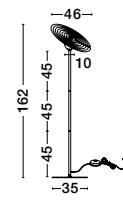

REFLET
— 9780104

Adjustable

Adjustable

REFLET
— 9780104

Sandy Black
White Steel & Acrylic
LED G9 · 1x5 Watt
100-240 Volt
IP20

BULB EXCLUDED

D: 30
H: 220 cm

REFLET
— 9780107

Sandy Black
White Steel & Acrylic
LED G9 · 1x5 Watt
100-240 Volt
IP20

BULB EXCLUDED
Cable Length 250 cm
Switch On/Off

D: 46
H: 162 cm

REFLET
— 9780107