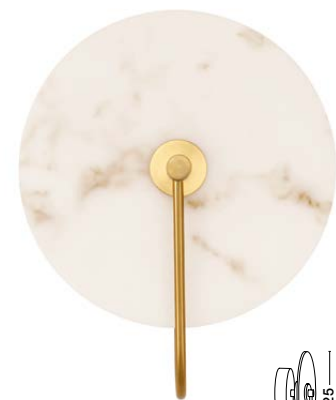

MARU
— 9019757