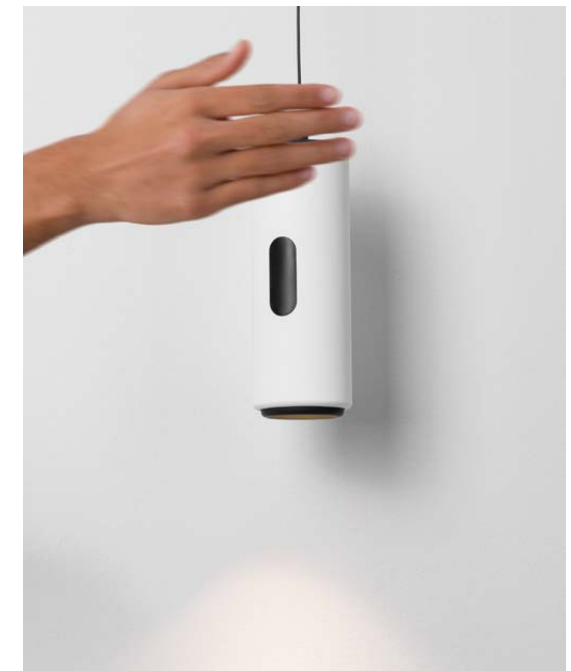

HOLM
— 9870023