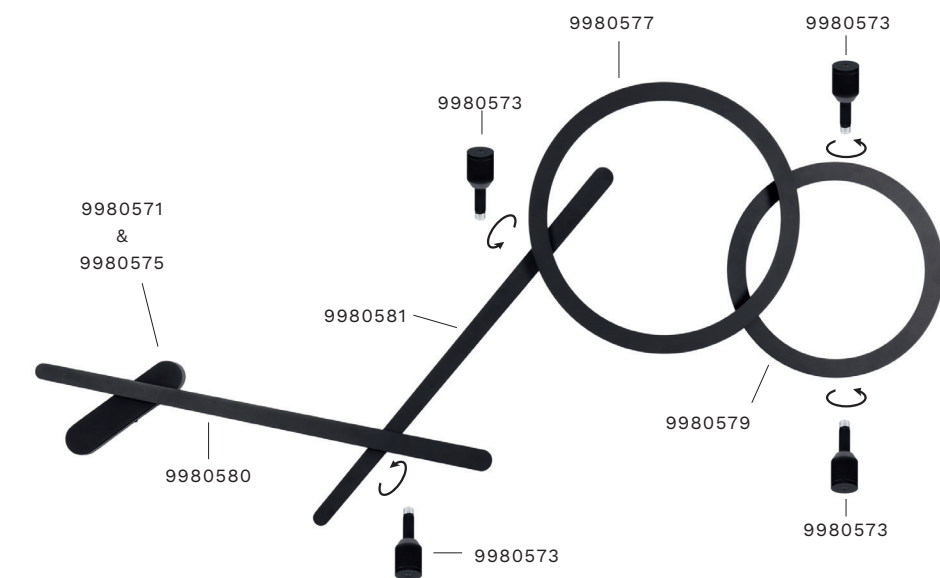

COMPLEX COMBINATIONS WITH LYB COLLECTION