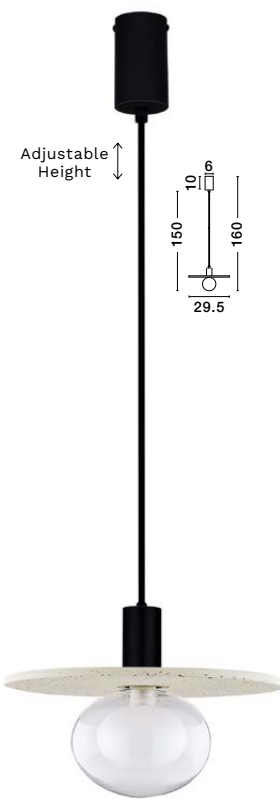

VRAHOS
— 9540245

Beige Terrazzo
Concrete & Glass
LED G9 · 1x5 Watt
100-240 Volt
IP20

BULB EXCLUDED

D: 29.5
W: 20 cm

VRAHOS
— 9540246

VRAHOS
— 9540246

Beige Terrazzo
Concrete
LED E27 · 1x12 Watt
100-240 Volt
IP20

BULB EXCLUDED

D: 29.5
H: 160 cm