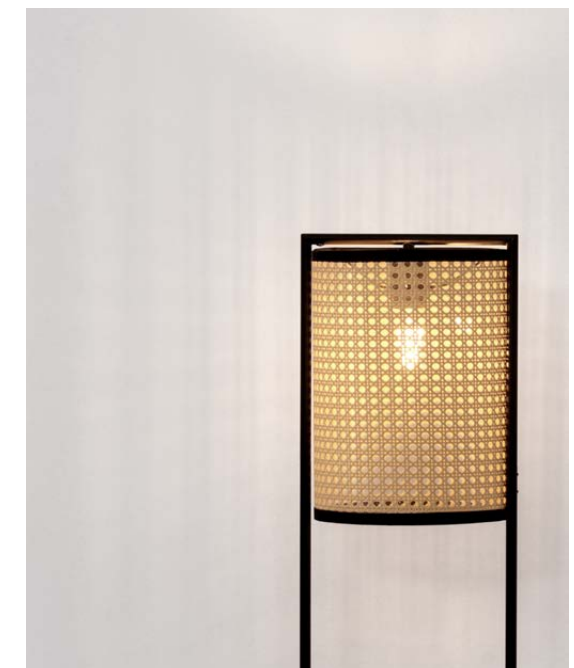

Sandy Black Steel
& Rattan
LED E27 · 1x12 Watt
100-240 Volt · IP20
BULB EXCLUDED
Cable Length 150 cm
Switch On/Off

—
D: 38
H: 150 cm

ERTO
— 9001119

DECORATIVE | 379

Ceiling

our ceiling lamps bring a touch of natural elegance, offering ambient lighting that blends seamless functionality with artisanal craftsmanship. Paired with our modern wall lights, they create a warm, layered illumination that transforms any space into a cozy and stylish environment