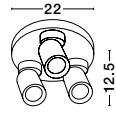

AMECY
— 9011348