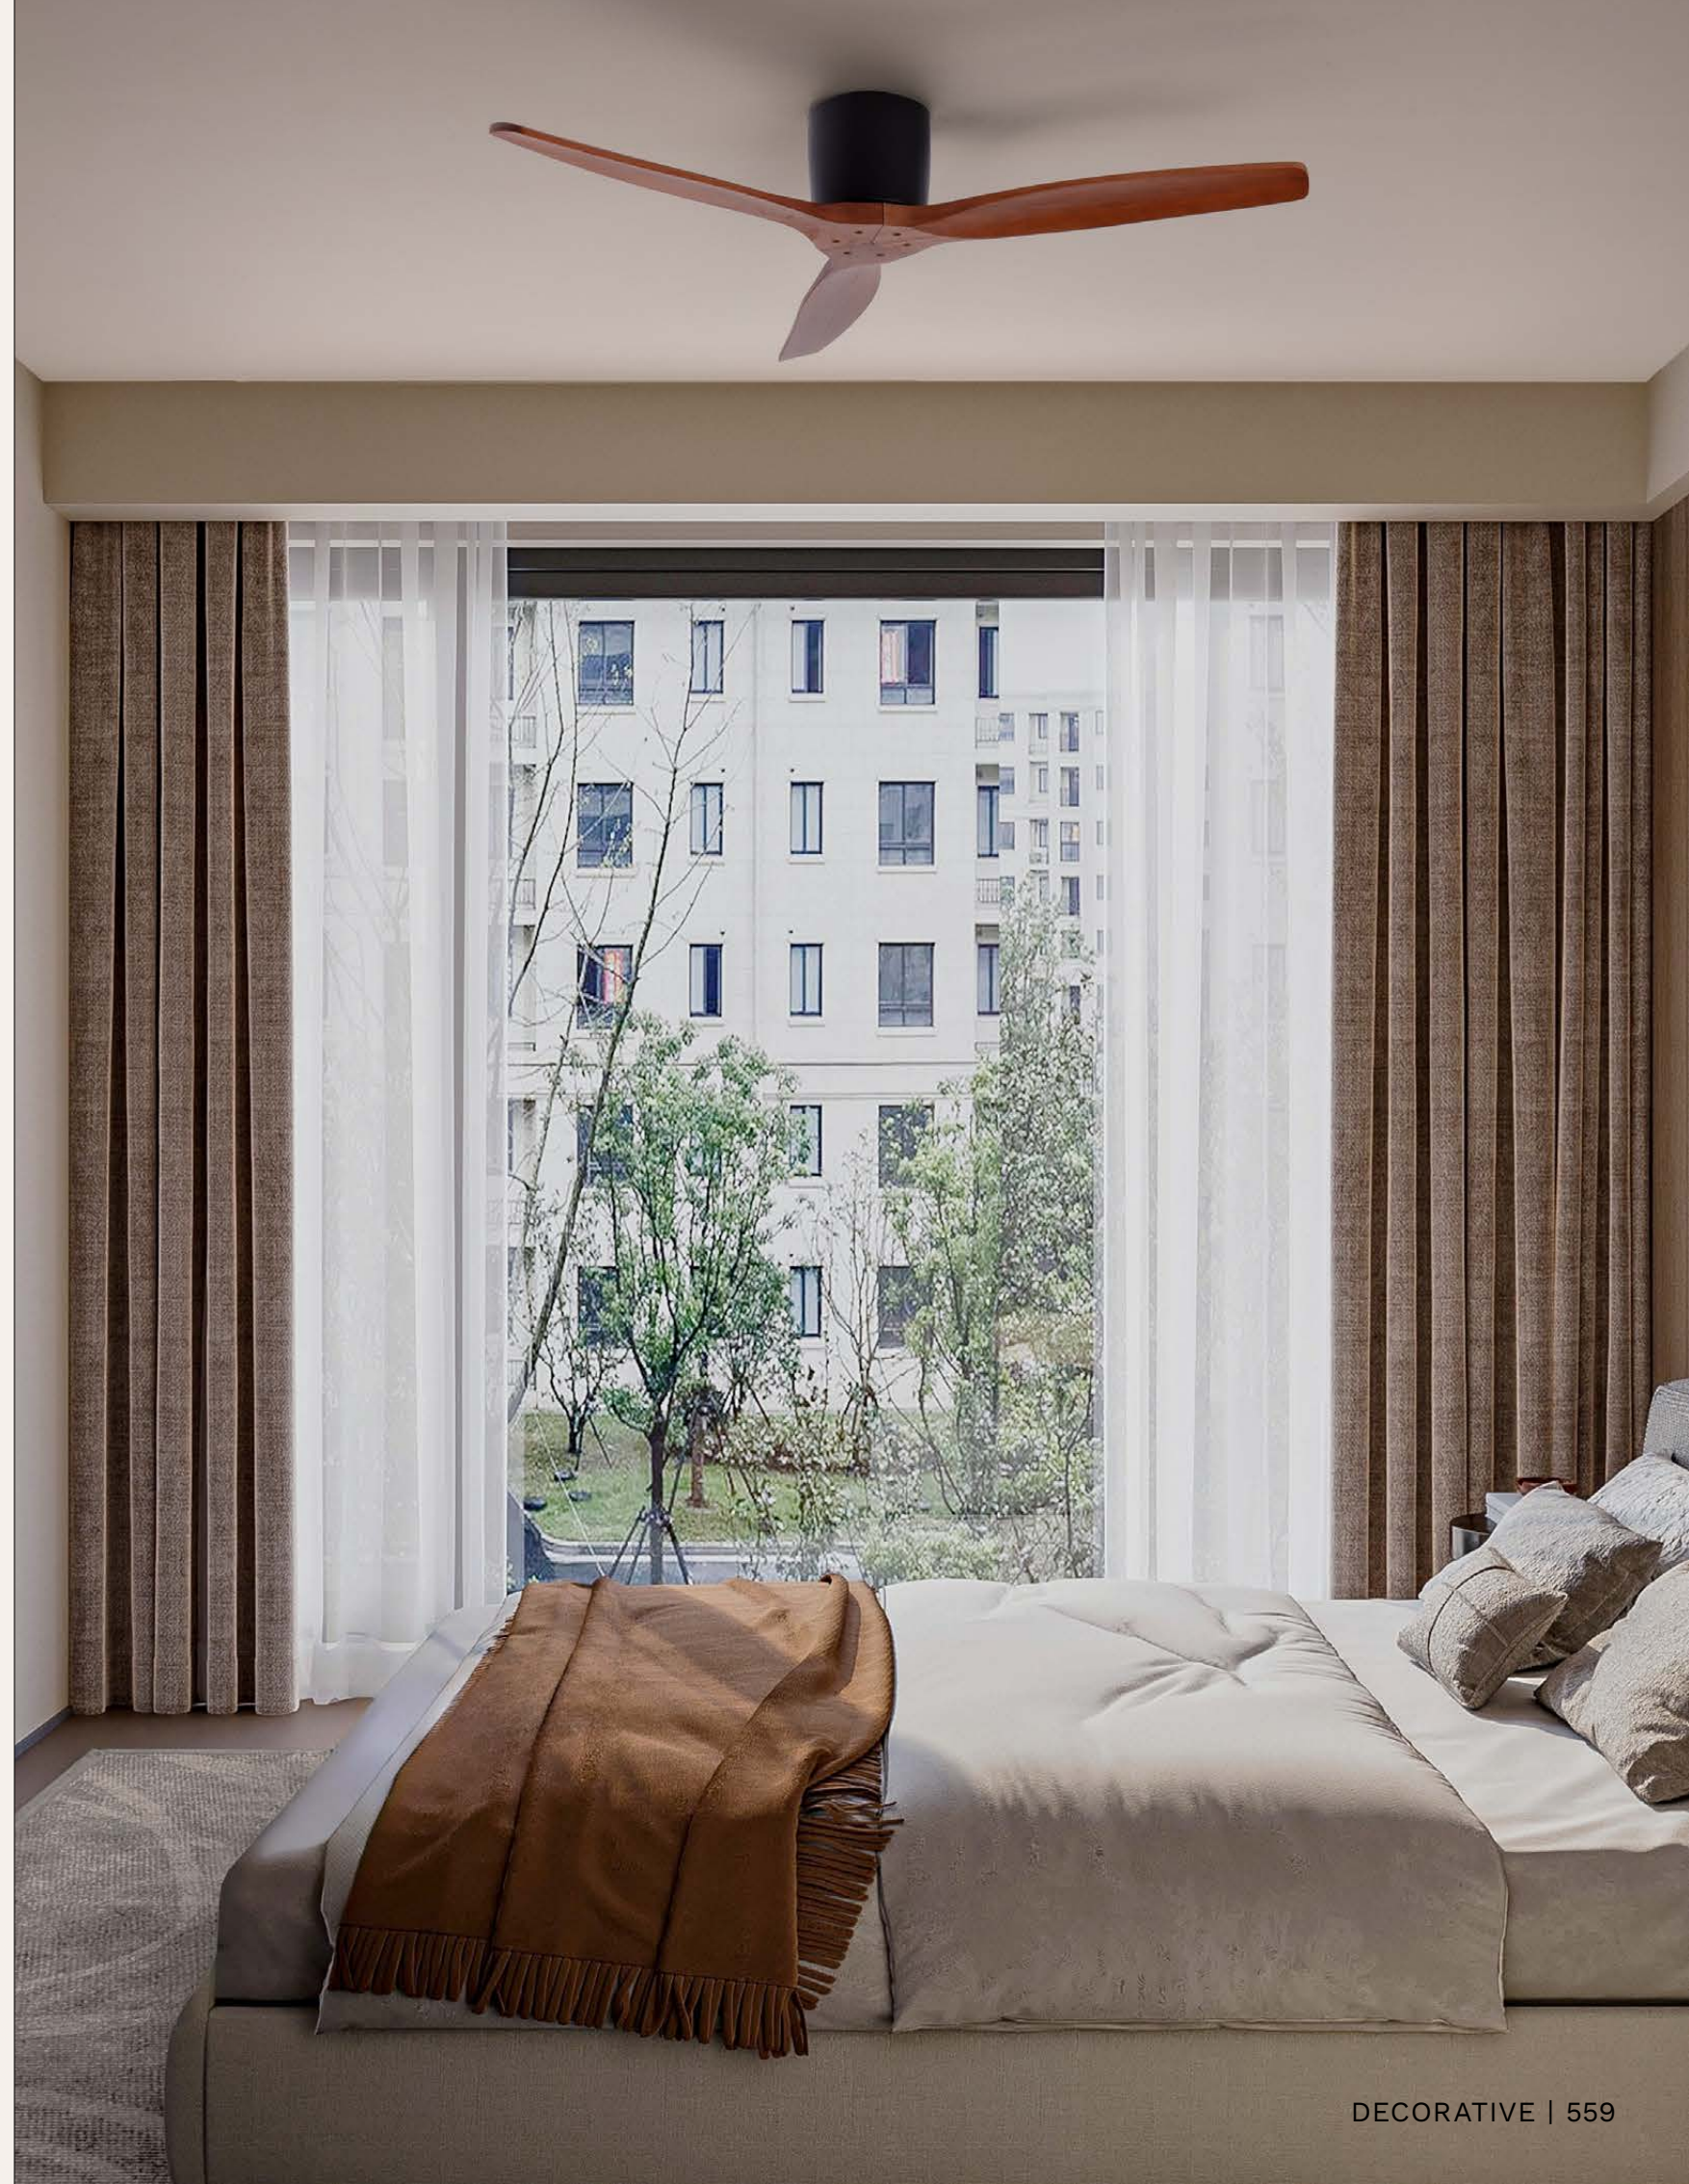

—
D: 35
H: 47 cm

OBY

— 9001080

Linen Fabric Shade
& Natural Wood
LED E27 · 1x12 Watt
100-240 Volt
IP20
BULB EXCLUDED
Cable Length 150 cm
Switch On/Off

—
D: 16
H: 30 cm

OBY
— 9001080

Fans

our fans offer a unique fusion of air circulation and illumination, designed to enhance both comfort and atmosphere. Combining advanced technology with stylish design, these fixtures provide a refreshing breeze while lighting up your space