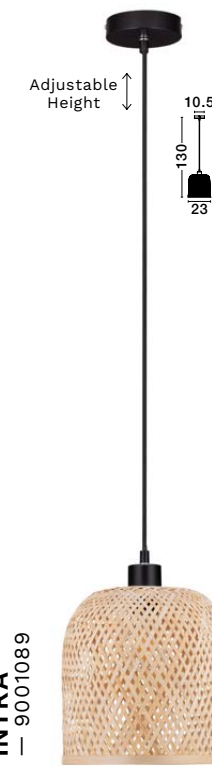

BULB EXCLUDED

Cable Length 150 cm
Switch On/Off

—
D: 16
H: 41 cm

INTRA
— 9001090

Natural Bamboo
& Black Metal
LED E27 · 1x12 Watt
100-240 Volt
IP20

BULB EXCLUDED

Switch On/Off
Cable Length 180 cm

—
D: 23
H: 160 cm