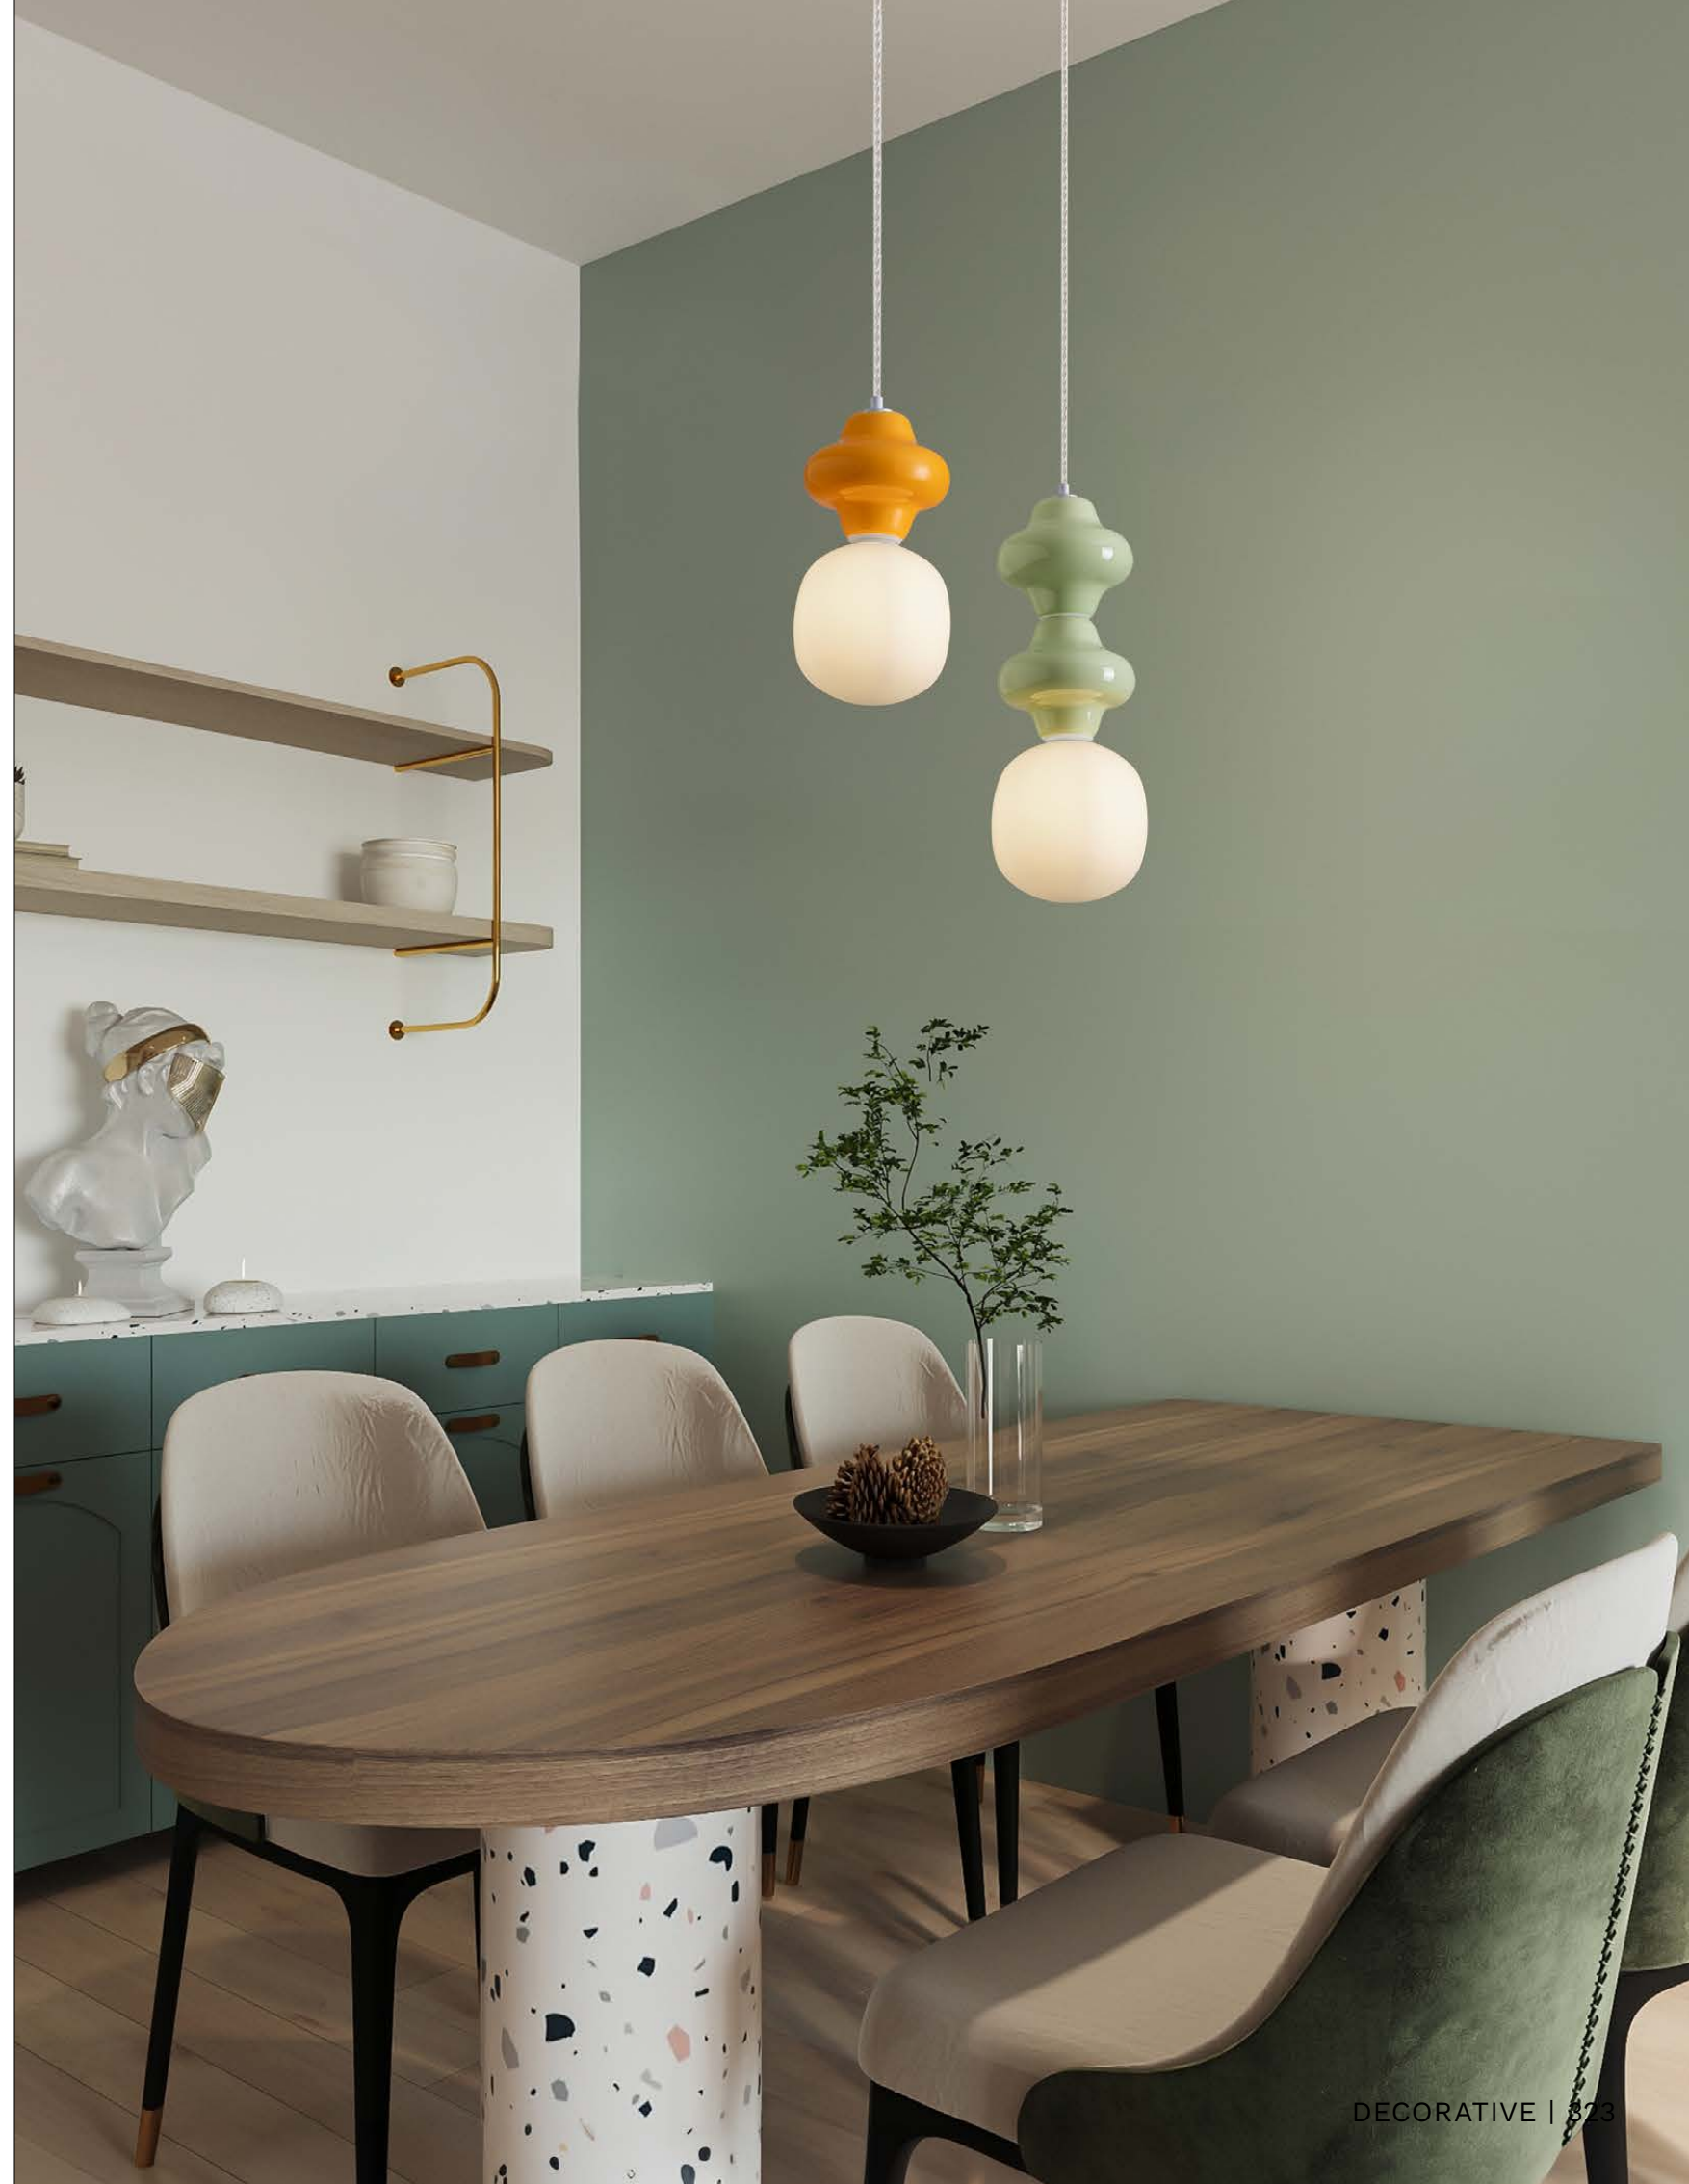

CLIO

— 9009106

Yellow Ceramic
& Opal Glass
Matt White Metal
Base
LED E14 · 1x5 Watt
100-240 Volt
IP20

BULB EXCLUDED

D: 18
H: 198 cm

CLIO

— 9009107

Jasper Ceramic
& Opal Glass
Matt White Metal
Base
LED E14 · 1x5 Watt
100-240 Volt
IP20

BULB EXCLUDED

D: 18
H: 198 cm

CLIO

— 9009108

Green Ceramic
& Opal Glass
Matt White Metal
Base
LED E14 · 1x5 Watt
100-240 Volt
IP20

BULB EXCLUDED

D: 18
H: 198 cm

CLIO

— 9009109

Orange Ceramic
& Opal Glass
Matt White Metal
Base
LED E14 · 1x5 Watt
100-240 Volt
IP20

BULB EXCLUDED

D: 18
H: 198 cm