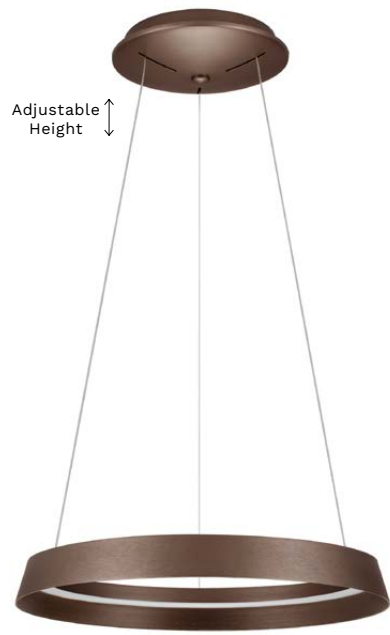

ORMI
— 9030927

ORMI
— 9030927

[Triac Dimmable]
Brushed Coffee
Metal & Acrylic
LED · 38 Watt
220-240Volt
2564Lm · IP20
2700-4000K
CCT Dip Switch

D: 45
H: 150 cm