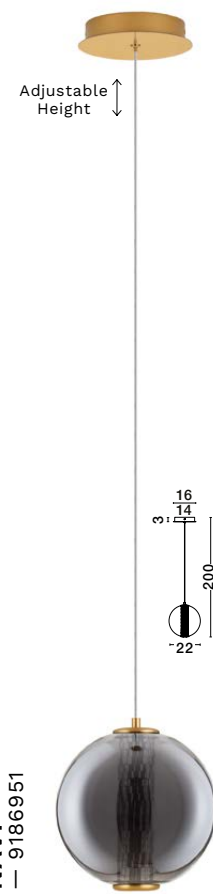

NAVI
— 9186951

Brass Gold Metal
& Smoky Gray Glass
LED · 8 Watt
220-240Volt
934Lm · 3000K
IP20

—
D: 22
H: 200 cm

NAVI
— 9186951

NAVI
— 9186952

Brass Gold Metal
& Smoky Gray Glass
LED · 20 Watt
220-240Volt
2601Lm · 3000K
IP20

—
D1: 17, D2: 22, D3: 25.5
H: 200 cm