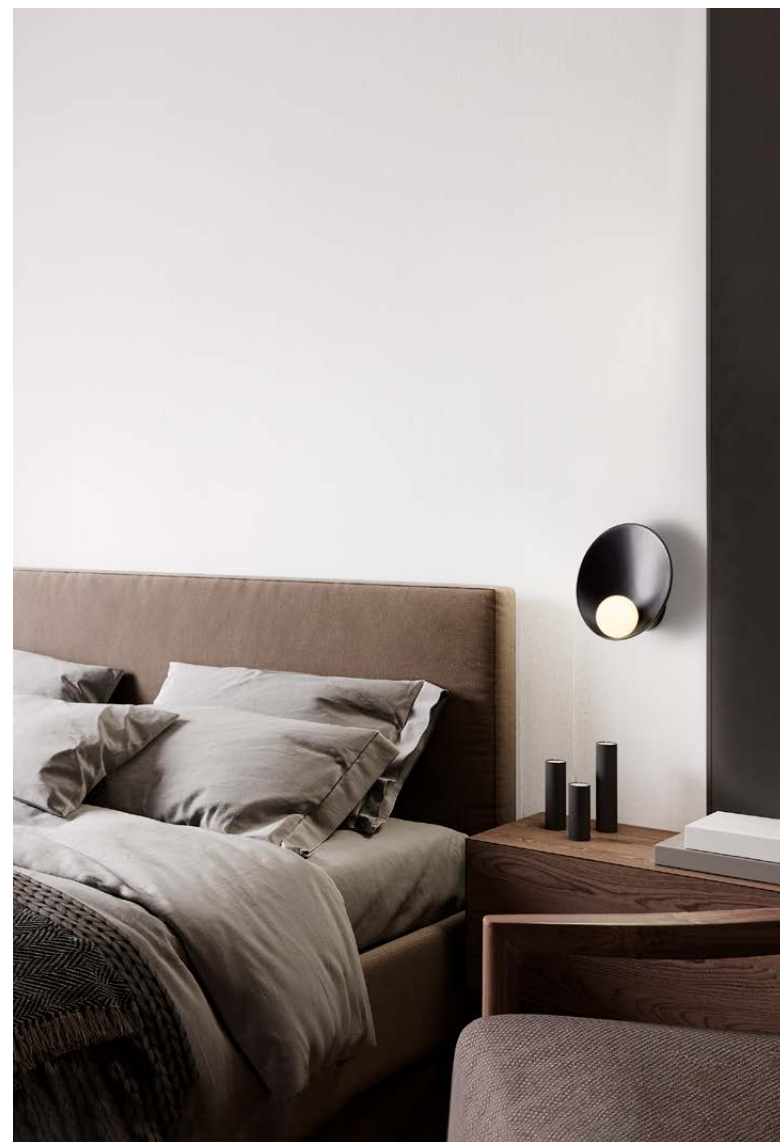

MINIM
— 9006090

Sandy White Steel
& Opal Glass
LED G9 · 1x5 Watt
100-240 Volt
IP20
BULB EXCLUDED

—
D: 23
W: 12
H: 23 cm

MINIM
— 9006091

Sandy Black Steel
& Opal Glass
LED G9 · 1x5 Watt
100-240 Volt
IP20
BULB EXCLUDED

—
D: 23
W: 12
H: 23 cm

MINIM
— 9006090

MINIM
— 9006091

IONA
— 9030740

Sandy White
Aluminium
LED · 3 Watt
220-240 Volt
119Lm · 3000K
IP20

—
D: 12.5
W: 5 cm

IONA
— 9030741

Sandy Black
Aluminium
LED · 3 Watt
220-240 Volt
119Lm · 3000K
IP20

—
D: 12.5
W: 5 cm

IONA
— 9030740

IONA
— 9030741

BLOB
— 9006092

BLOB
— 9006093

BLOB
— 9006092

Sandy White Steel
& Opal Glass
LED G9 · 1x5 Watt
100-240 Volt
IP20
BULB EXCLUDED

—
L: 12
W: 13
H: 30 cm

BLOB
— 9006093

Sandy White Steel
& Opal Glass
LED G9 · 1x5 Watt
100-240 Volt
IP20
BULB EXCLUDED

—
L: 12
W: 13
H: 30 cm