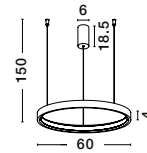

PERRINE
— 9345648