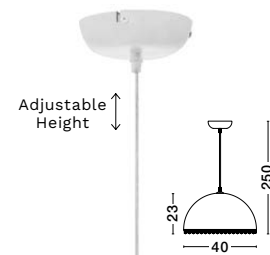

LALU
— 9620168

Fibre Glass
Sandy White Base
LED E27 · 1x12 Watt
100-240 Volt
IP20

BULB EXCLUDED

—
D: 40
H: 250 cm