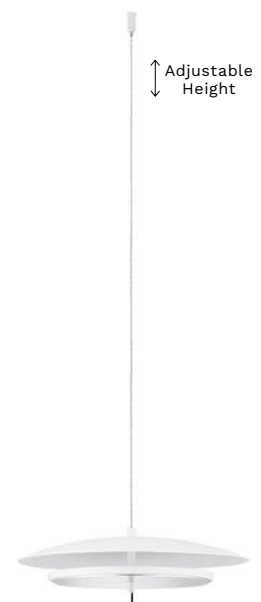

OLOS
— 9580702