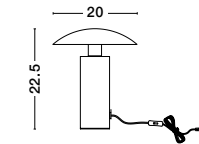

KARPOS
— 9011321