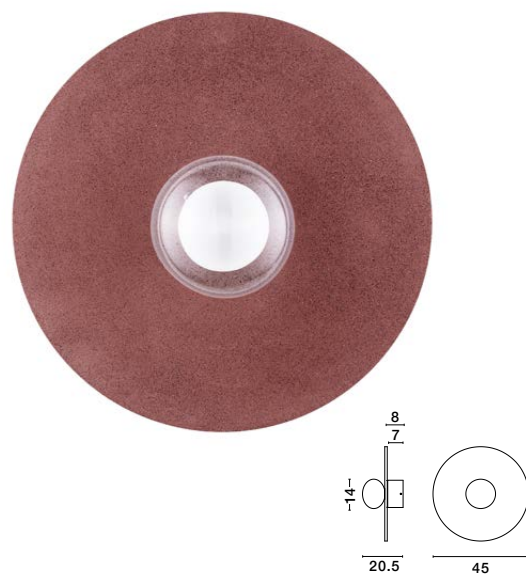

Red Terrazzo
Concrete & Glass
LED E27 · 1x12 Watt
100-240 Volt
IP20

BULB EXCLUDED

D: 45
H: 160 cm

VRAHOS
— 9540245

VRAHOS
— 9540334

ZERO
— 9577017

ZERO
— 9577018

ZERO
— 9577019