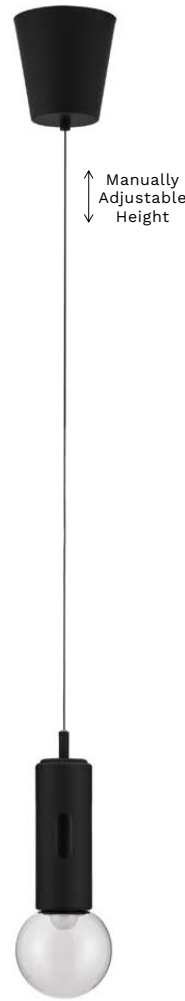

—
D: 15
H: 30 cm

CHRONOS
— 9870027

[Dimmable With Sensor]
White Aluminium
& Steel
Fingerprint
Resistant Paint
LED · 11 Watt
220-240 Volt
797Lm · 3000K
IP20

—
D: 15
H: 30 cm

CHRONOS
— 9870024

CHRONOS
— 9870025