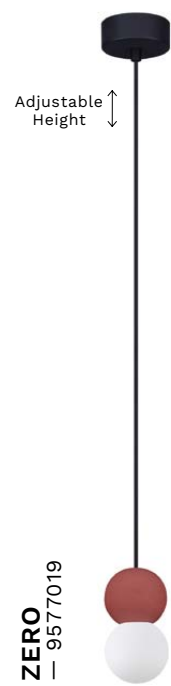

ZERO
— 9577019