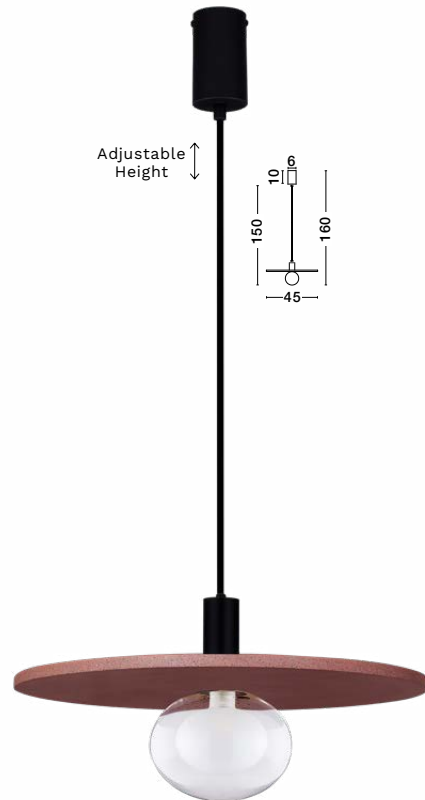

VRAHOS
— 9540335