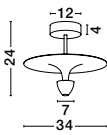

LUET
— 9186700

Sandy Black & White
Aluminium
LED · 11 Watt
220-240Volt
908Lm · 3000K
IP20
—
D: 34
H: 24 cm

LUET
— 9186701

Sandy Black & White
Aluminium
LED · 11 Watt
220-240Volt
908Lm · 3000K
IP20
—
D: 26
H: 180 cm

LUET
— 9186702

Sandy Black & White
Aluminium
LED · 11 Watt
220-240Volt
908Lm · 3000K
IP20
—
D: 34
H: 180 cm