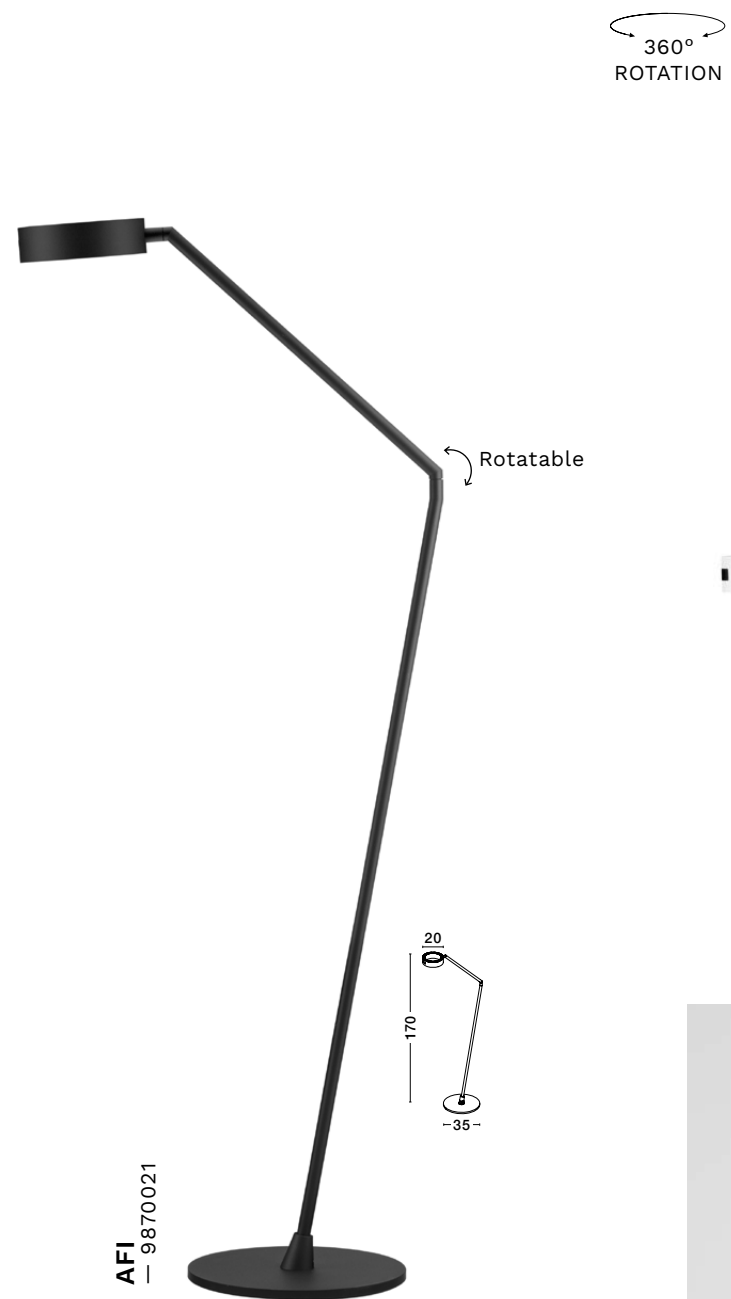

AFI
— 9870018

[Dimmable With Sensor]
Black Aluminium
& Steel
Fingerprint
Resistant Paint
LED · 23 Watt
220-240 Volt
1853Lm · 3000K
IP20
LIGHT UP & DOWN

—
D: 25
H: 57 cm

LED [Sensor] [Fingerprint] [Resistant Paint] [LED 23W] [220-240V] [1853Lm 3000K] [IP20]

AFI
— 9870019

[Dimmable With Sensor]
White Aluminium
& Steel
Fingerprint
Resistant Paint
LED · 23 Watt
220-240 Volt
1853Lm · 3000K
IP20
LIGHT UP & DOWN

—
D: 25
H: 57 cm

LED [Sensor] [Fingerprint] [Resistant Paint] [LED 23W] [220-240V] [1853Lm 3000K] [IP20]

AFI
— 9870021

[Dimmable With Sensor]
Black Aluminium
& Steel
Fingerprint
Resistant Paint
LED · 23 Watt
220-240 Volt
1853Lm · 3000K
IP20
LIGHT UP & DOWN

—
D: 35
H: 170 cm

LED [Sensor] [Fingerprint] [Resistant Paint] [LED 23W] [220-240V] [1853Lm 3000K] [IP20]