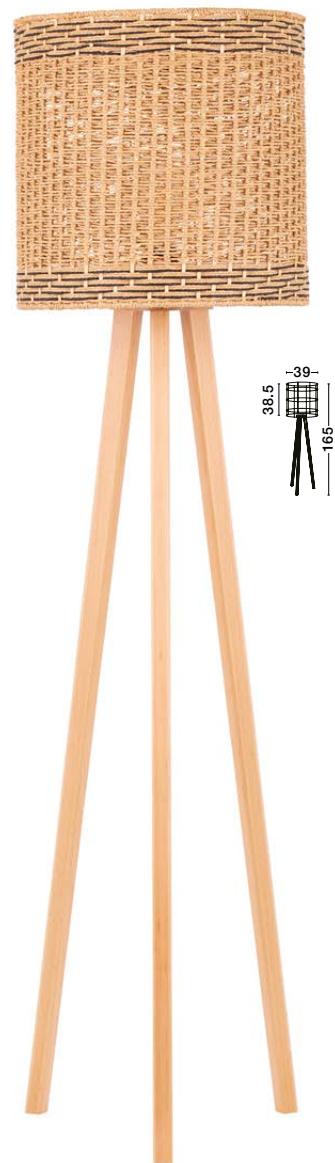

PLETTE
— 9586528

Dried Water Hyacinth
Natural Wood Base
Black Fabric Wire
LED E27 · 1x12 Watt
100-240 Volt
IP20

BULB EXCLUDED
Cable Length: 350 cm
Switch On/Off

—
D: 39
H¹: 38.5
H²: 165 cm

PLETTE
— 9586528