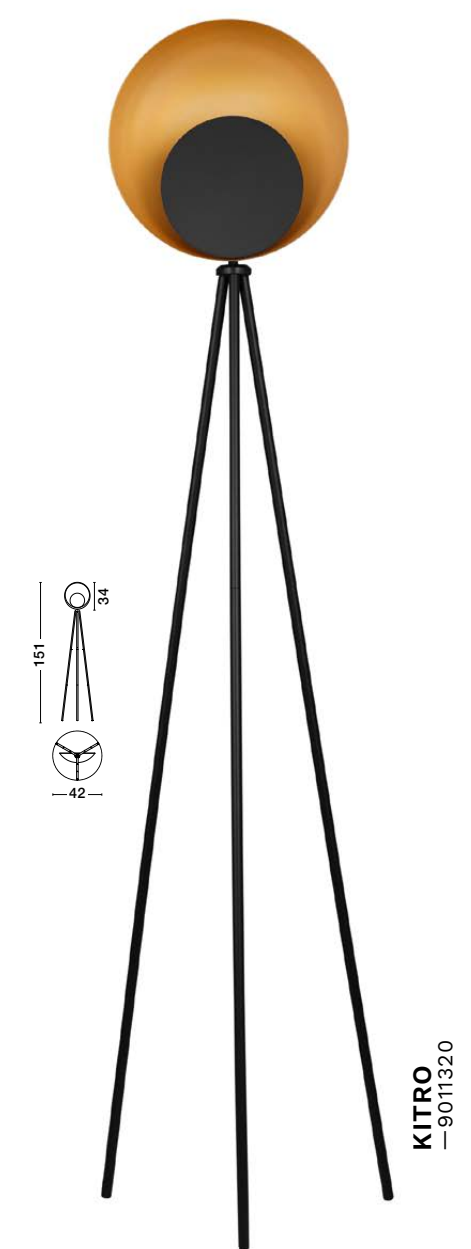

KITRO
— 9011320

Matt Black
& Gold Metal
LED · 12 Watt
220-240Volt
400Lm · 3000K
IP20
Switch On/Off
Cable Length 290 cm
—
D: 34
W: 42
H: 151 cm

KITRO
— 9011320