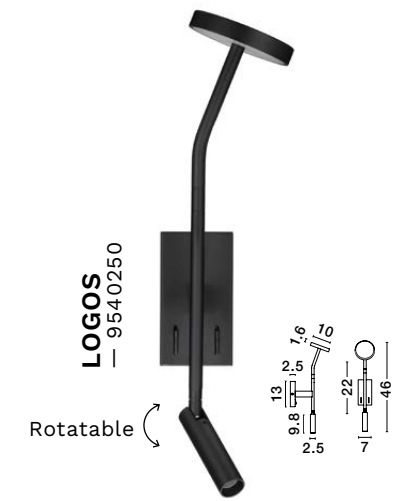

LOGOS
— 9540250

Rotatable