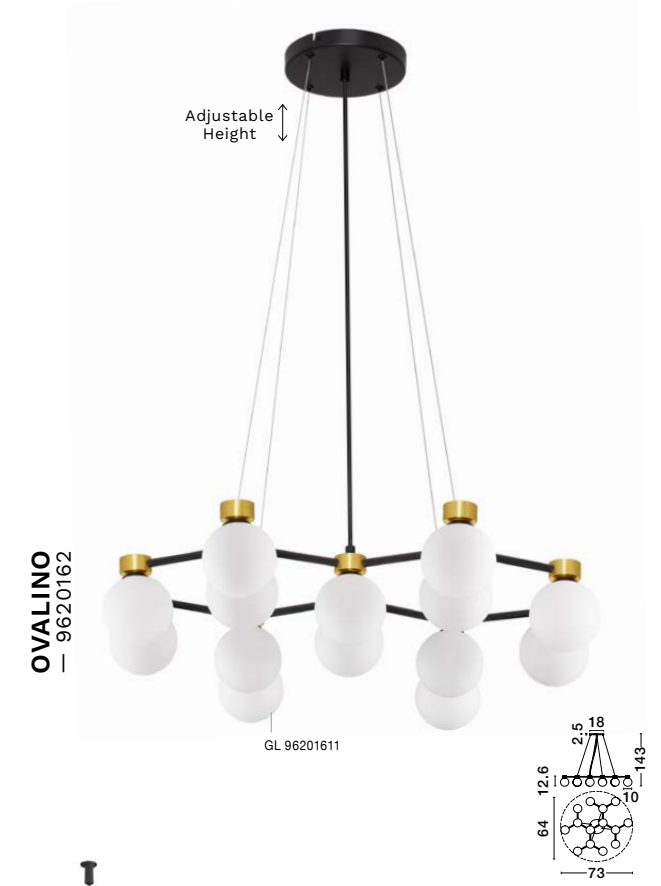

OVALINO
— 9620162