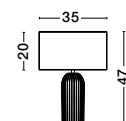

AMMOS
— 9540244