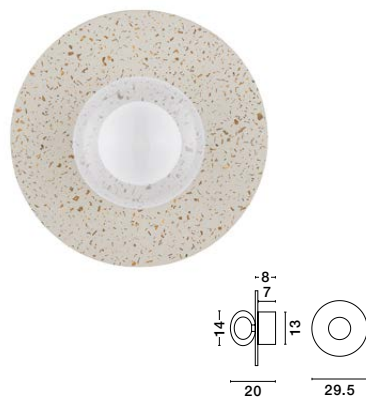

VRAHOS
— 9540335

Red Terrazzo
Concrete & Glass
LED E27 · 1x12 Watt
100-240 Volt
IP20

BULB EXCLUDED

D: 45
H: 160 cm

VRAHOS
— 9540245