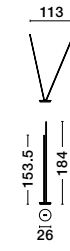

INTEC
— 9002062

Rotatable 

INTEC
— 9002063

[Touch Dimmable]
Sandy White
Aluminium & Acrylic
LED · 8 Watt
220-240Volt
241Lm · 3000K
IP20
Switch On/Off
Cable Length 170 cm

—
D: 15
H: 50 cm

INTEC
— 9002064

[Touch Dimmable]
Sandy Black
Aluminium & Acrylic
LED · 8 Watt
220-240Volt
241Lm · 3000K
IP20
Switch On/Off
Cable Length 170 cm