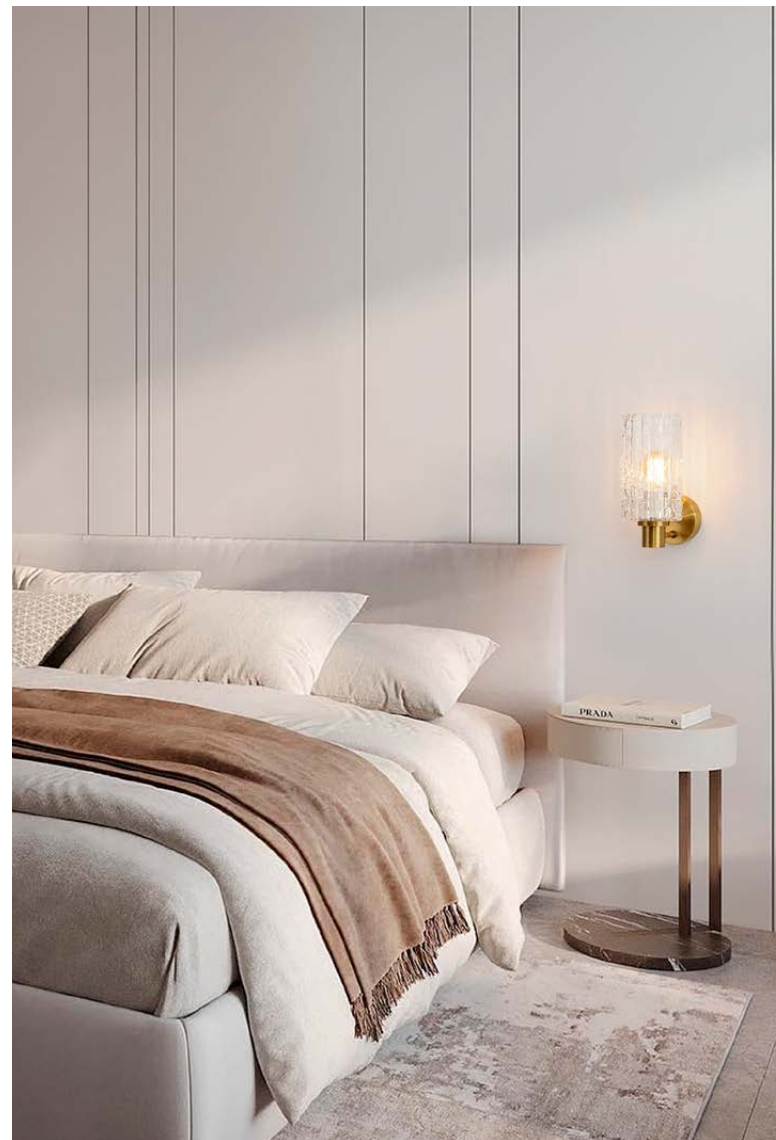

BULB EXCLUDED

L: 90
W: 12.5
H: 120 cm

CERTA
— 9009277

Clear Structured
Glass
& Brass Gold Metal
LED E27 · 1x12 Watt
100-240 Volt
IP20

BULB EXCLUDED

D: 12.5
W: 17.5
H: 25.5 cm

MIRBI
— 9236200

Sandy Black Steel
& Smoky Glass
LED E27 · 1x12 Watt
100-240 Volt
IP20