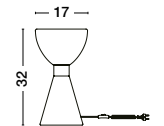

VOI

— 9236312

Brass Gold Metal
& Smoky Glass
LED · 8 Watt
220-240 Volt
227Lm · 3000K · IP20
Cable Length 150 cm
Switch On/Off

D: 17
H: 32 cm

VOI
— 9236312