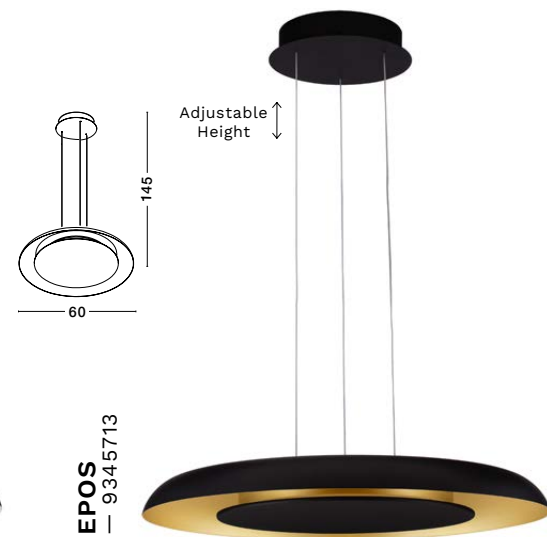

EPOS
— 9345713

EPOS
— 9345708

[Triac Dimmable]
Sandy White
Aluminium
& Acrylic
LED · 24 Watt
220-240Volt
1208Lm · IP20
2700-4000K
CCT Dip Switch

—
D: 40
H: 145 cm

EPOS
— 9345709

[Triac Dimmable]
Sandy Black
& White Aluminium
& Acrylic
LED · 24 Watt
220-240Volt
1208Lm · IP20
2700-4000K
CCT Dip Switch

—
D: 40
H: 145 cm

EPOS
— 9345710

[Triac Dimmable]
Sandy White
Aluminium
& Acrylic
LED · 38 Watt
220-240Volt
2100Lm · IP20
2700-4000K
CCT Dip Switch

—
D: 60
H: 145 cm

EPOS
— 9345711

[Triac Dimmable]
Sandy Black
& White Aluminium
& Acrylic
LED · 38 Watt
220-240Volt
2100Lm · IP20
2700-4000K
CCT Dip Switch

—
D: 60
H: 145 cm

EPOS
— 9345712

[Triac Dimmable]
Sandy Black
& Brushed Gold
Aluminium
& Acrylic
LED · 24 Watt
220-240Volt
1208Lm · IP20
2700-4000K
CCT Dip Switch

—
D: 40
H: 145 cm

EPOS
— 9345713

[Triac Dimmable]
Sandy Black
& Brushed Gold
Aluminium
& Acrylic
LED · 38 Watt
220-240Volt
2100Lm · IP20
2700-4000K
CCT Dip Switch

—
D: 60
H: 145 cm