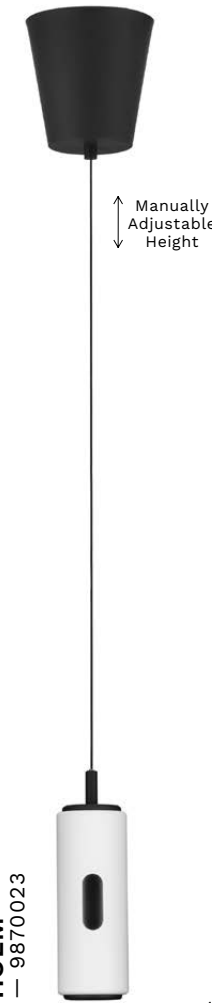

HOLM
— 9870023