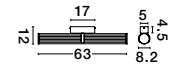

HEDULA
— 9236401