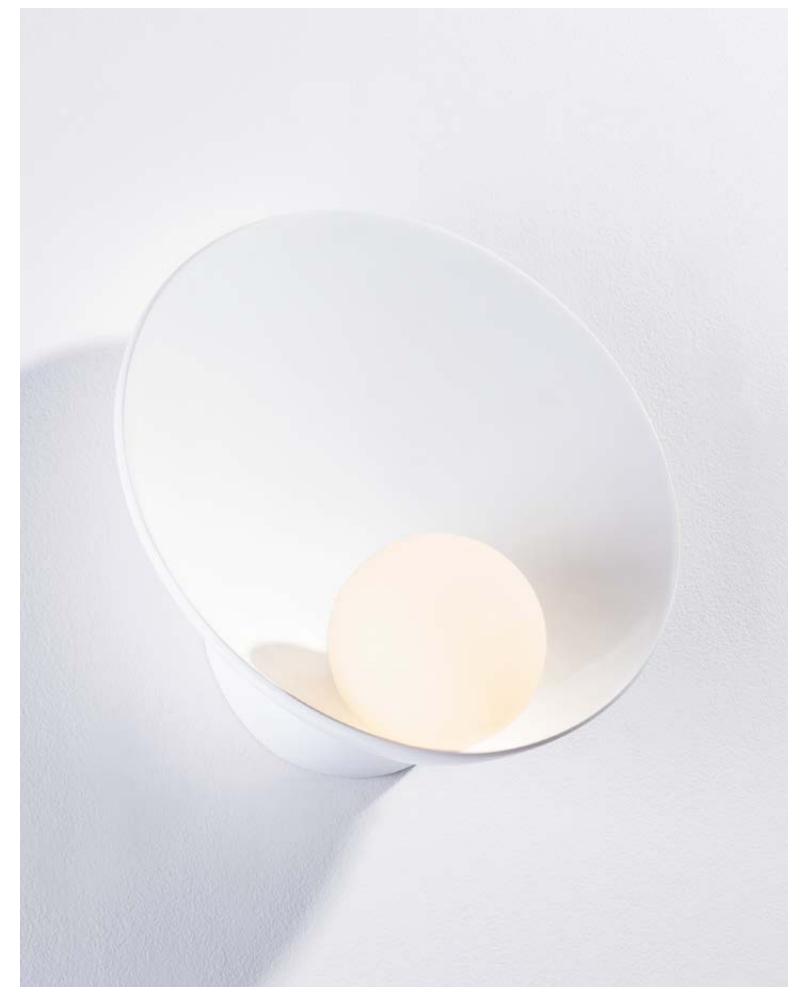

MINIM
— 9006090

Sandy White Steel
& Opal Glass
LED G9 · 1x5 Watt
100-240 Volt
IP20
BULB EXCLUDED

—
D: 23
W: 12
H: 23 cm

MINIM
— 9006091

Sandy Black Steel
& Opal Glass
LED G9 · 1x5 Watt
100-240 Volt
IP20
BULB EXCLUDED

—
D: 23
W: 12
H: 23 cm

MINIM
— 9006090

MINIM
— 9006091

IONA
— 9030740

Sandy White
Aluminium
LED · 3 Watt
220-240 Volt
119Lm · 3000K
IP20

—
D: 12.5
W: 5 cm

IONA
— 9030741

Sandy Black
Aluminium
LED · 3 Watt
220-240 Volt
119Lm · 3000K
IP20

—
D: 12.5
W: 5 cm

IONA
— 9030740

IONA
— 9030741

BLOB
— 9006092

BLOB
— 9006093

BLOB
— 9006092

Sandy White Steel
& Opal Glass
LED G9 · 1x5 Watt
100-240 Volt
IP20
BULB EXCLUDED

—
L: 12
W: 13
H: 30 cm

BLOB
— 9006093

Sandy White Steel
& Opal Glass
LED G9 · 1x5 Watt
100-240 Volt
IP20
BULB EXCLUDED

—
L: 12
W: 13
H: 30 cm