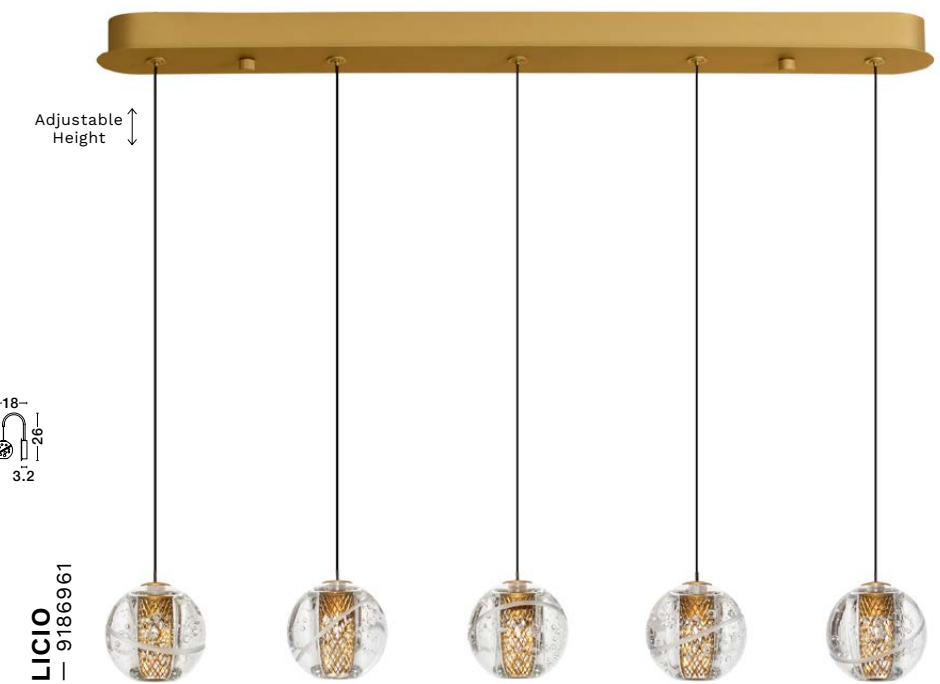

LICIO
— 9186960

[Triac Dimmable]
Gold Metal
& Blown Glass
LED · 16 Watt
220-240 Volt
832Lm · 3000K
IP20

—
D: 31
H: 150 cm

LICIO
— 9186961

[Triac Dimmable]
Gold Metal
& Blown Glass
LED · 16 Watt
220-240 Volt
832Lm · 3000K
IP20

—
L: 84
W: 10
H: 150 cm

LICIO
— 9186958

LICIO
— 9186960

LICIO
— 9186959

LICIO
— 9186961

OFELIA
— 9186935

[Dimming With Remote]
Sandy Black
Aluminium
& Structured Acrylic
LED · 68 Watt
220-240 Volt
5637Lm · 3000K
IP20
Included Remote
Control

—
D: 95
H: 150 cm

OFELIA
— 9186936

OFELIA
— 9186936

[Dimming With Remote]
Brass Gold
Aluminium
& Structured Acrylic
LED · 68 Watt
220-240 Volt
5637Lm · 3000K
IP20
Included Remote
Control

—
D: 95
H: 150 cm

[Triac Dimmable]
Brass Gold Steel,
Aluminium
Imitated Alabaster
LED · 45 Watt
220-240Volt
2707Lm · 3000K
IP20
—
D: 93
H: 130 cm

AIDER
— 9019760

AIDER
— 9019745

AIDER
— 9019744

AIDER
— 9019747

AIDER
— 9019744