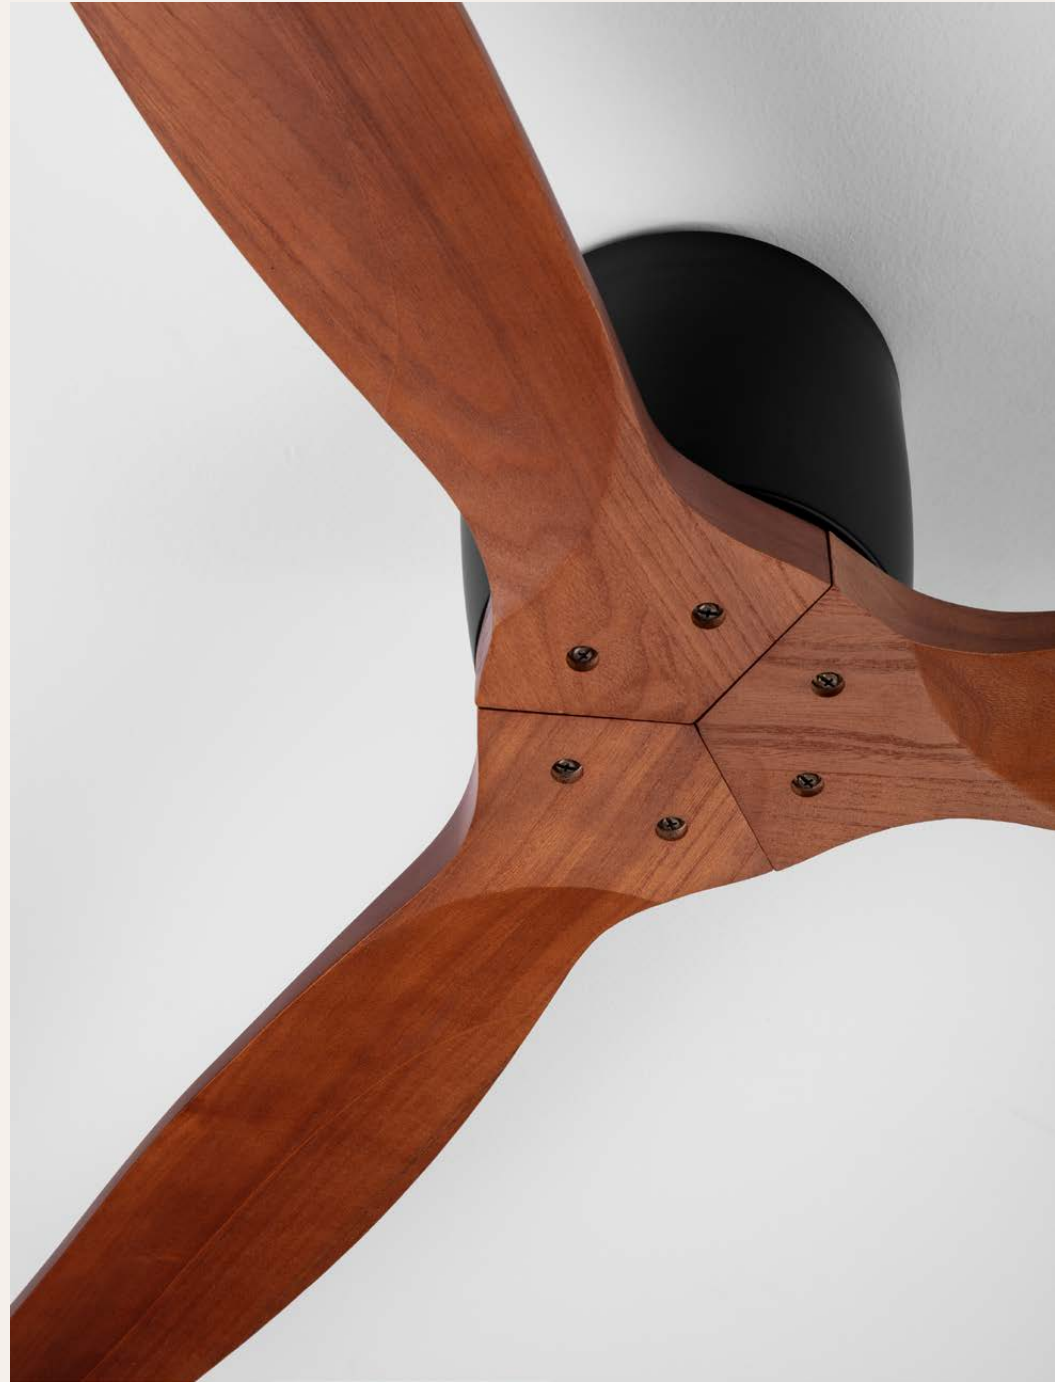

—
D: 35
H: 47 cm

OBY

— 9001080

Linen Fabric Shade
& Natural Wood
LED E27 · 1x12 Watt
100-240 Volt
IP20
BULB EXCLUDED
Cable Length 150 cm
Switch On/Off

—
D: 16
H: 30 cm

OBY
— 9001080

Fans

our fans offer a unique fusion of air circulation and illumination, designed to enhance both comfort and atmosphere. Combining advanced technology with stylish design, these fixtures provide a refreshing breeze while lighting up your space