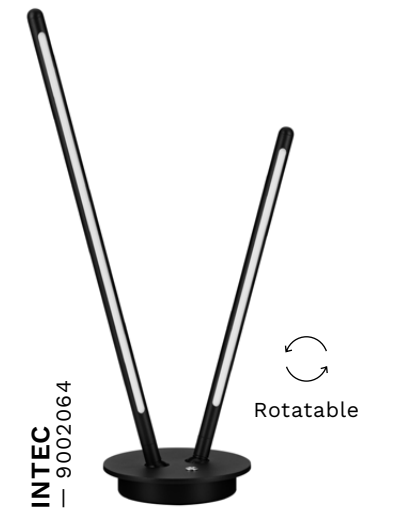

INTEC
— 9002063

[Touch Dimmable]
Sandy White
Aluminium & Acrylic
LED · 8 Watt
220-240Volt
241Lm · 3000K
IP20
Switch On/Off
Cable Length 170 cm

—
D: 15
H: 50 cm

INTEC
— 9002064

[Touch Dimmable]
Sandy Black
Aluminium & Acrylic
LED · 8 Watt
220-240Volt
241Lm · 3000K
IP20
Switch On/Off
Cable Length 170 cm

—
D: 15
H: 50 cm