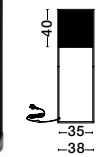

Sandy Black Steel
& Rattan
LED E27 · 1x12 Watt
100-240 Volt · IP20
BULB EXCLUDED
Cable Length 150 cm
Switch On/Off

—
D: 38
H: 150 cm

ERTO
— 9001119

DECORATIVE | 379

Ceiling

our ceiling lamps bring a touch of natural elegance, offering ambient lighting that blends seamless functionality with artisanal craftsmanship. Paired with our modern wall lights, they create a warm, layered illumination that transforms any space into a cozy and stylish environment