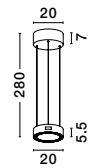

AFI
— 9870016

[Dimmable With Sensor]
Black Aluminium
& Steel
Fingerprint
Resistant Paint
LED · 24 Watt
220-240 Volt
1712Lm · 3000K
IP20

LIGHT UP & DOWN

—
D: 20
H: 280 cm