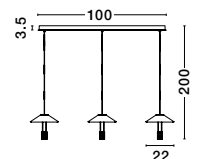

ANAFI
— 9695275

Sandy Black Steel
& Aluminium
Clear Frosted Acrylic
LED · 8 Watt
220-240Volt
395Lm · 3000K
IP20
—
D: 22
H: 210 cm

ANAFI
— 9695276

Sandy Black Steel
& Aluminium
Clear Frosted Acrylic
LED · 8 Watt
220-240Volt
395Lm · 3000K
IP20
—
D: 22
H: 210 cm

ANAFI
— 9695277

Sandy Black Steel
& Aluminium
Clear Frosted Acrylic
LED · 24 Watt
220-240Volt
1185Lm · 3000K
IP20
—
L: 100
W: 22
H: 200 cm