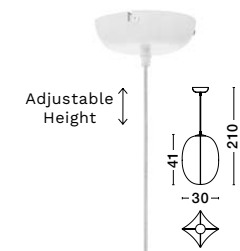

BULB EXCLUDED

—
D: 30
H: 210 cm

PIERIDA
— 9620165

Mulberry Silk
Sandy White Base
LED E27 · 1x12 Watt
100-240 Volt
IP20

BULB EXCLUDED

—
D: 42
H: 210 cm

PIERIDA
— 9620164

PIERIDA
— 9620165