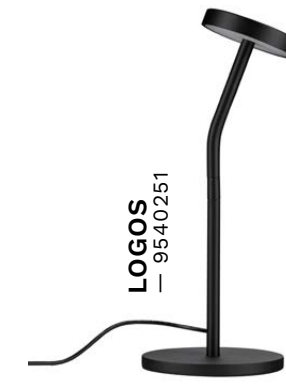

LOGOS
— 9540250