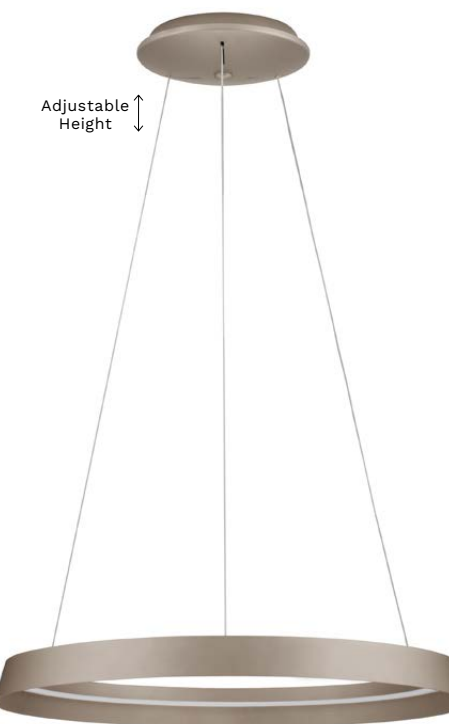

ORMI
— 9030523