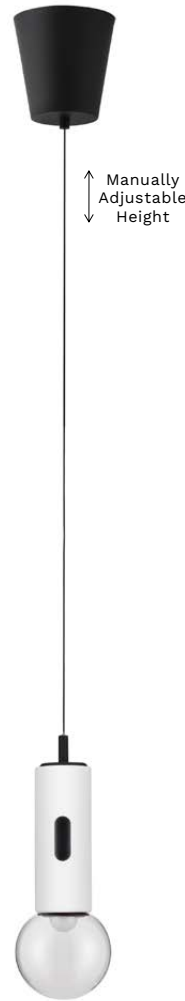

—
D: 15
H: 30 cm

CHRONOS
— 9870027

[Dimmable With Sensor]
White Aluminium
& Steel
Fingerprint
Resistant Paint
LED · 11 Watt
220-240 Volt
797Lm · 3000K
IP20

—
D: 15
H: 30 cm

CHRONOS
— 9870024

CHRONOS
— 9870025