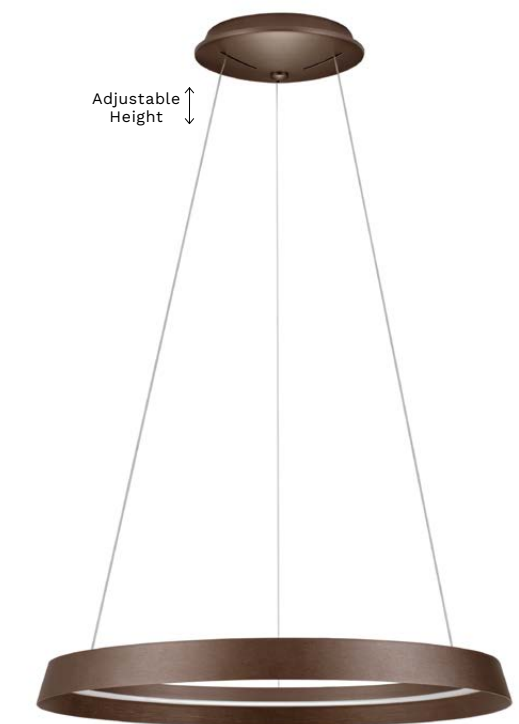

ORMI
— 9030928