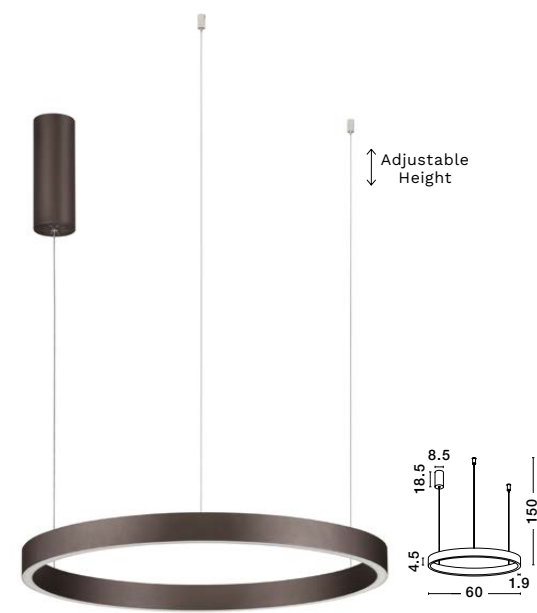

[Triac Dimmable]
Brushed
Brown Coffee
Aluminium & Silicone
LED · 60 Watt
220-240 Volt
2552Lm · 3000K
IP20

LIGHT UP & DOWN

—
D: 60
H: 150 cm

[Triac Dimmable]
Brushed
Brown Coffee
Aluminium & Silicone
LED · 77 Watt
220-240 Volt
3326Lm · 3000K
IP20

LIGHT UP & DOWN

—
D: 80
H: 150 cm

[Triac Dimmable]
Brushed
Brown Coffee
Aluminium & Silicone
LED · 106 Watt
220-240 Volt
4899Lm · 3000K
IP20

LIGHT UP & DOWN

—
D: 98
H: 200 cm