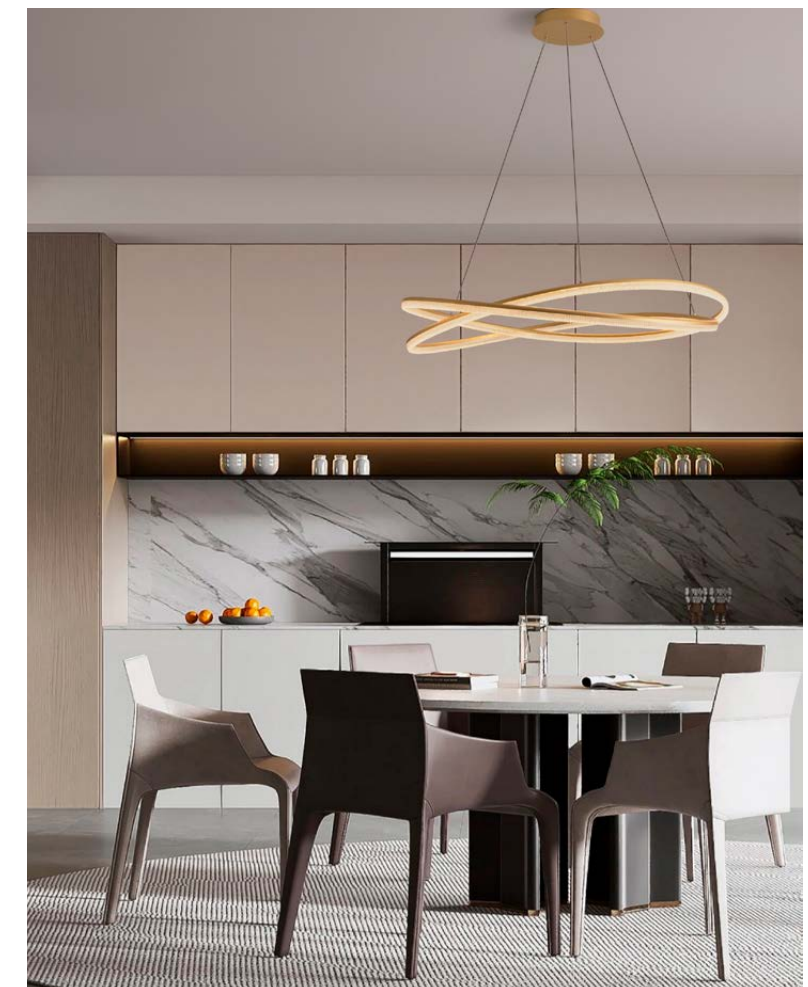

OFELIA
— 9186935

[Dimming With Remote]
Sandy Black
Aluminium
& Structured Acrylic
LED · 68 Watt
220-240 Volt
5637Lm · 3000K
IP20
Included Remote
Control

—
D: 95
H: 150 cm

OFELIA
— 9186936

OFELIA
— 9186936

[Dimming With Remote]
Brass Gold
Aluminium
& Structured Acrylic
LED · 68 Watt
220-240 Volt
5637Lm · 3000K
IP20
Included Remote
Control

—
D: 95
H: 150 cm

OFELIA
— 9186935