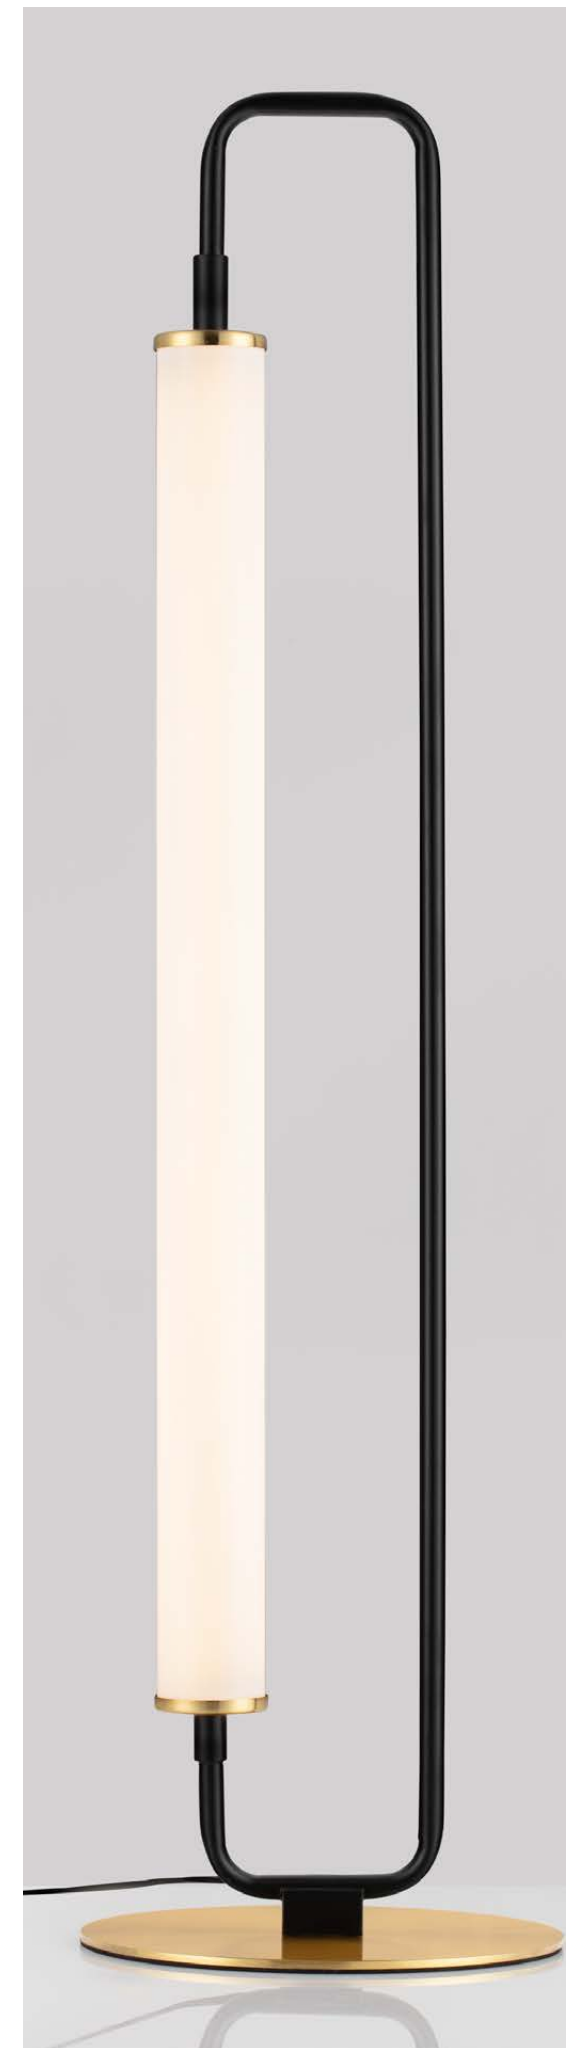

Matt Black & Gold
Metal & Acrylic
LED · 20 Watt
220-240Volt
1359Lm · 3000K
IP20
Switch On/Off
Cable Length 150 cm
—
D: 18
H: 67.5 cm

WETRO
— 9002085

Matt Black & Gold
Metal & Acrylic
LED · 32 Watt
220-240Volt
1856Lm · 3000K
IP20
Switch On/Off
Cable Length 250 cm
—
D: 28
H: 150 cm