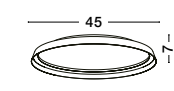

ORMI
— 9345695

[Triac Dimmable]
Sandy White
Aluminium
& Acrylic
LED · 38 Watt
220-240Volt
2713Lm · IP20
2700-4000K
CCT Dip Switch
LIGHT UP & DOWN
—
D: 45
H: 7 cm

ORMI
— 9345695

[Triac Dimmable]
Sandy Black
Aluminium
& Acrylic
LED · 38 Watt
220-240Volt
2713Lm · IP20
2700-4000K
CCT Dip Switch
LIGHT UP & DOWN
—
D: 45
H: 7 cm

ORMI
— 9345698

[Triac Dimmable]
Sandy White
Aluminium
& Acrylic
LED · 48 Watt
220-240Volt
3361Lm · IP20
2700-4000K
CCT Dip Switch
LIGHT UP & DOWN
—
D: 60
H: 7 cm

ORMI
— 9345699

[Triac Dimmable]
Sandy Black
Aluminium
& Acrylic
LED · 48 Watt
220-240Volt
3361Lm · IP20
2700-4000K
CCT Dip Switch
LIGHT UP & DOWN
—
D: 60
H: 7 cm