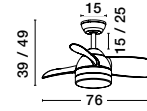

NERINA

— 9952379

Matt White Metal
& Abs
White Color Blades
LED
18 Watt · 2190Lm
220-240Volt · IP20
3000-4000-6500K
40 Watt Rated Power
6 Speeds DC
Remote Control
Included
Summer & Winter
Mode

—
D: 76
H: 39-49 cm

NERINA
— 9952379