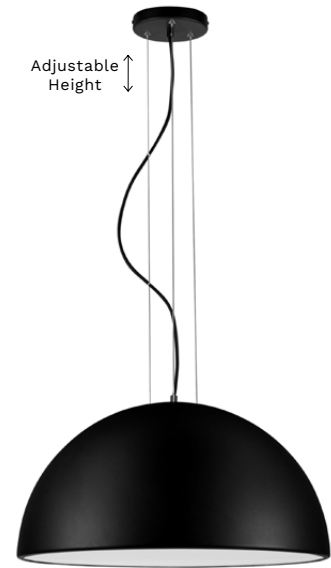

THOLOS
— 9695287

Sandy Black Metal
& Matt White Acrylic
LED E27 · 3x12 Watt
100-240 Volt
IP20
BULB EXCLUDED

—
D: 60
H: 240 cm

THOLOS
— 9695287