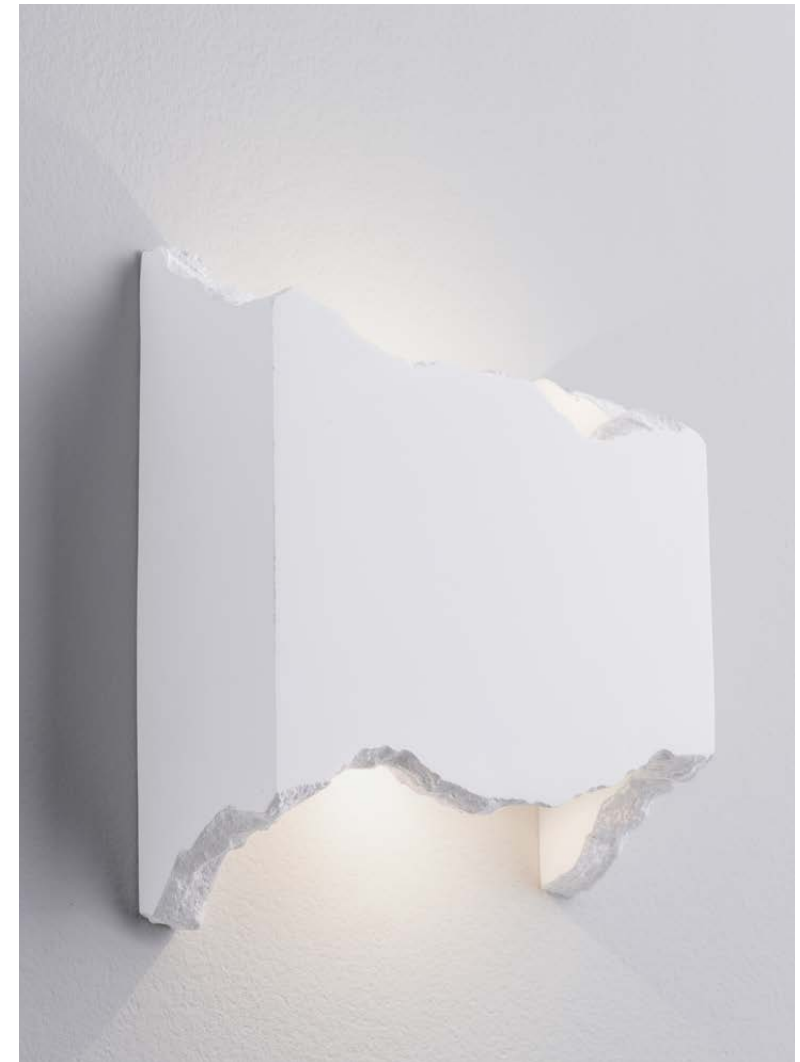

ALAS
— 9540231

White Gypsum
LED E14 · 1x5 Watt
100-240 Volt
304Lm · 3000K
IP20
—
L: 34
W: 17
H: 17 cm