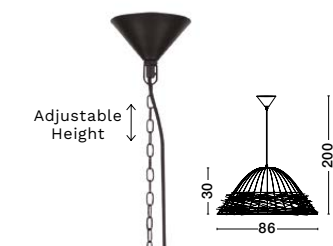

NATU

— 9586513

Natural Seagrass
Black Fabric Wire
& Base
LED E27 · 1x12 Watt
100-240 Volt
IP20

BULB EXCLUDED

D: 86
H¹: 30
H²: 200 cm

NATU

— 9586515

Natural Seagrass
Black Fabric Wire
& Base
LED E27 · 1x12 Watt
100-240 Volt
IP20

BULB EXCLUDED

D: 65
H¹: 28
H²: 200 cm