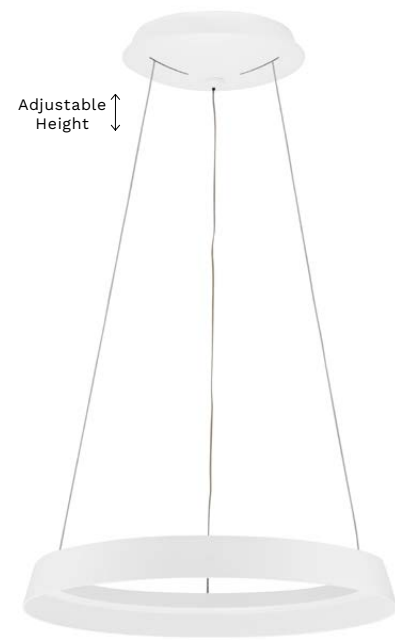

ORMI
— 9030518

[Triac Dimmable]
Sandy White
Aluminium & Acrylic
LED · 38 Watt
220-240Volt
2564Lm · IP20
2700-3000K
CCT Dip Switch

D: 45
H: 150 cm

ORMI
— 9030518