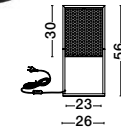

378 | DECORATIVE

ERTO
— 9001118

Sandy Black Steel
& Rattan
LED E27 · 1x12 Watt
100-240 Volt · IP20
BULB EXCLUDED
Cable Length 150 cm
Switch On/Off

—
D: 26
H: 56 cm

ERTO
— 9001119

Sandy Black Steel
& Rattan
LED E27 · 1x12 Watt
100-240 Volt · IP20
BULB EXCLUDED
Cable Length 150 cm
Switch On/Off

—
D: 38
H: 150 cm

DECORATIVE | 379