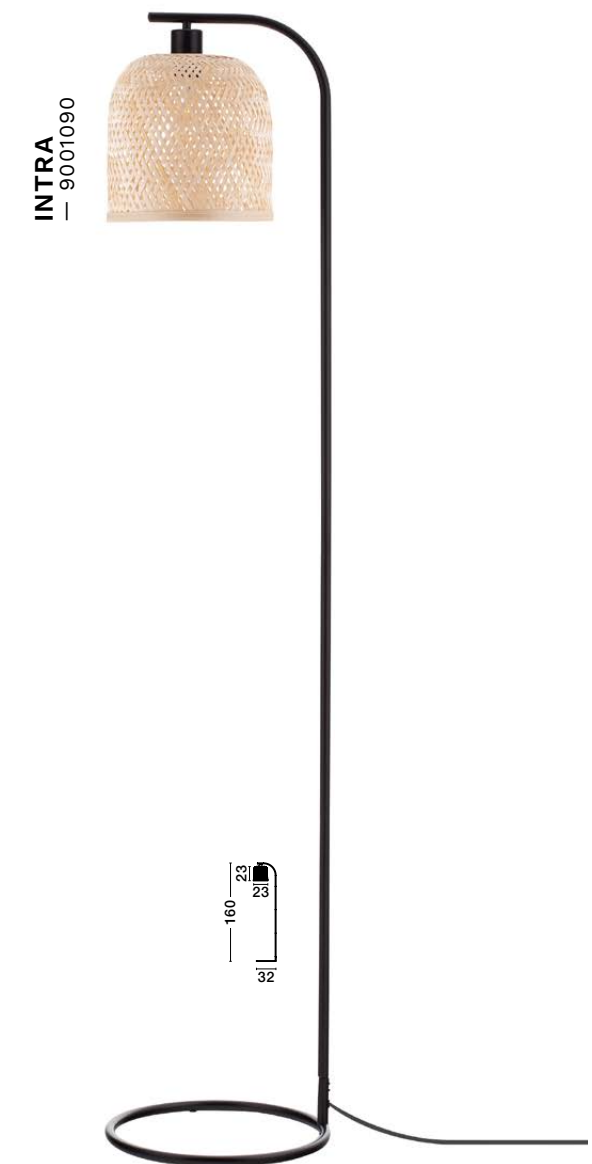

INTRA
— 9001090