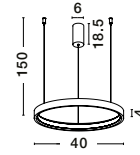

PERRINE
— 9345647

[Triac Dimmable]
Brushed
Brown Coffee
Aluminium
& Silicone
LED · 22 Watt
2552Lm · 3000K
IP20

—
D: 40
H: 150 cm

PERRINE
— 9345648

[Triac Dimmable]
Brushed
Brown Coffee
Aluminium
& Silicone
LED · 40 Watt
3326Lm · 3000K
IP20

—
D: 60
H: 150 cm

PERRINE
— 9345647