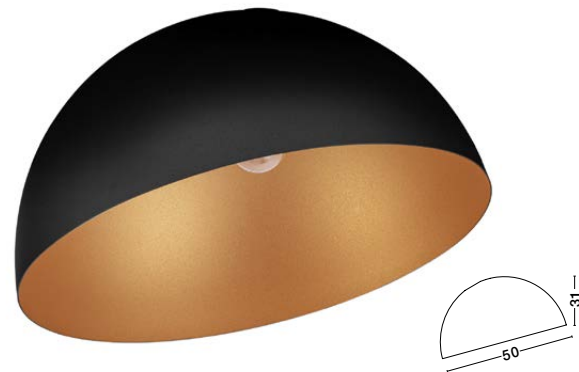

BULB EXCLUDED

—
D: 50
H: 31 cm

ONIA
— 9695314

ONIA
— 9695311

ONIA
— 9695308

ONIA
— 9695314

Sandy Black
& Inner Gold Metal
LED E27 · 1x12 Watt
100-240Volt
IP20

BULB EXCLUDED