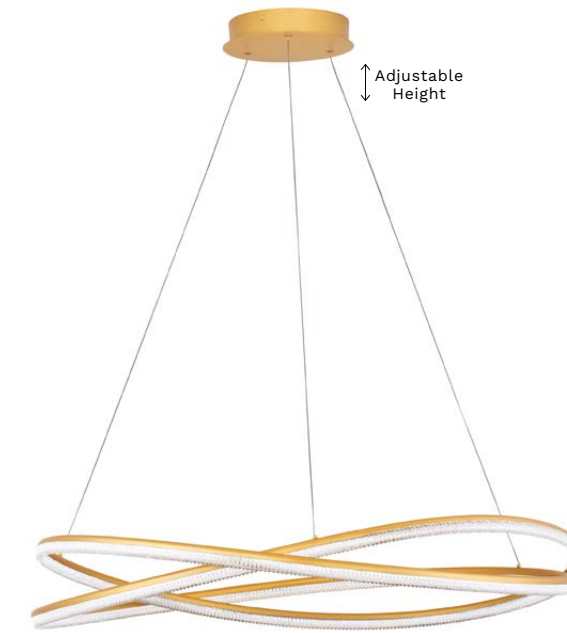

—
D: 95
H: 150 cm

OFELIA
— 9186936

OFELIA
— 9186936

[Dimming With Remote]
Brass Gold
Aluminium
& Structured Acrylic
LED · 68 Watt
220-240 Volt
5637Lm · 3000K
IP20
Included Remote
Control

—
D: 95
H: 150 cm