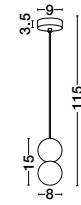

ZERO
— 9577020