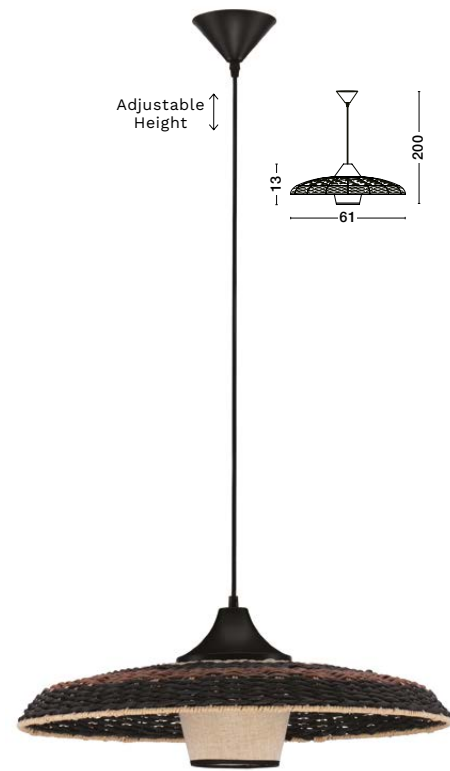

CAPA
— 9586519

Colorful Rattan
(Natural, Black, Brown)
Black Fabric Wire
& Base
LED E27 · 1x12 Watt
100-240 Volt
IP20

BULB EXCLUDED

D: 61
H¹: 13
H²: 200 cm

CAPA
— 9586519