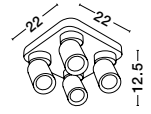

AMECY
— 9011344