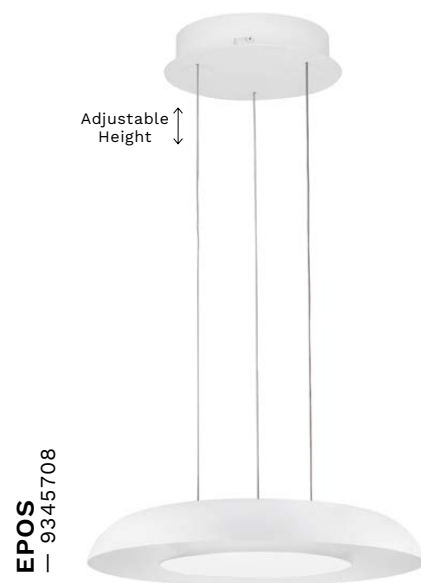

EPOS
— 9345708