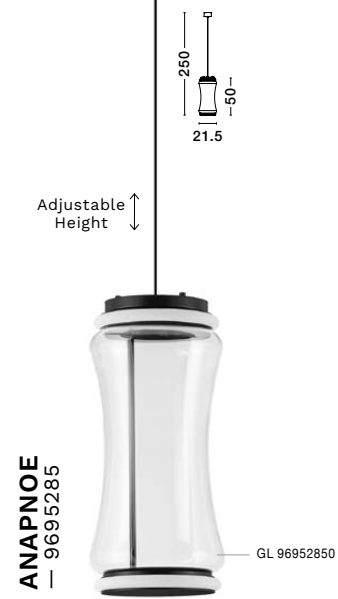

ANAPNOE
— 9695283

[Triac Dimmable]
Matt Black Steel
& Aluminium
Clear Glass
LED · 46 Watt
220-240Volt
965Lm · 3000K
IP20
—
D: 30
H: 157 cm

ANAPNOE
— 9695284

[Triac Dimmable]
Matt Black Steel
& Aluminium
Clear Glass
LED · 37 Watt
220-240Volt
888Lm · 3000K
IP20
—
D: 21.5
H₁: 113
H₂: 340 cm

ANAPNOE
— 9695285

[Motion Sensor
Dimmable]
Matt Black Steel
& Aluminium
Clear Glass
LED · 21 Watt
220-240Volt
567Lm · 3000K
IP20
—
D: 21.5
H₁: 50
H₂: 250 cm