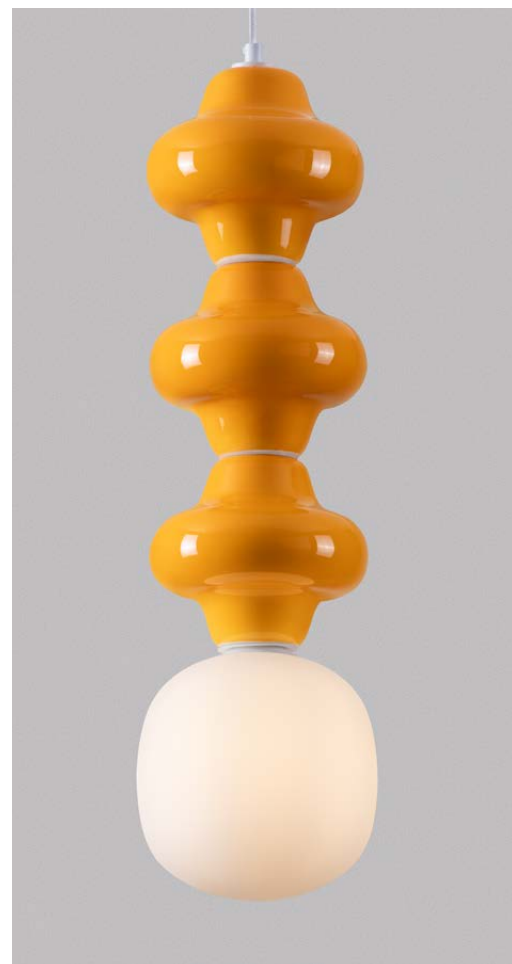

BULB EXCLUDED

—
D: 18
H: 240 cm

CLIO
— 9009123

Yellow Ceramic
& Opal Glass
Matt White Metal
Base
LED E14 · 1x5 Watt
100-240 Volt
IP20

BULB EXCLUDED

—
D: 18
H: 240 cm

CLIO
— 9009124

Blue Ceramic
& Opal Glass
Matt White Metal
Base
LED E14 · 1x5 Watt
100-240 Volt
IP20