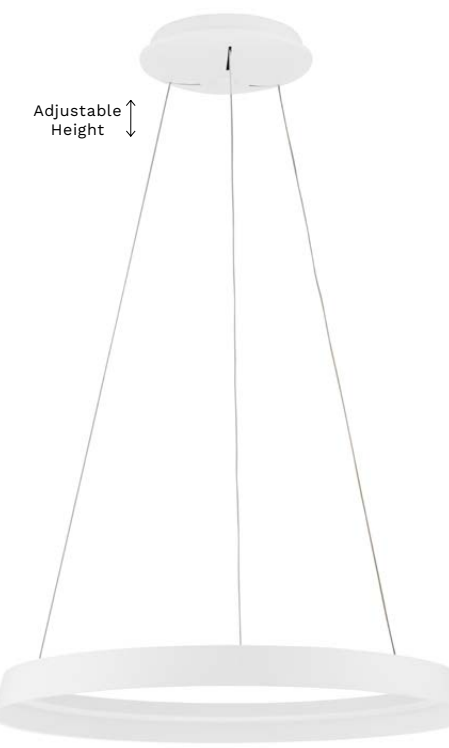

ORMI
— 9030521