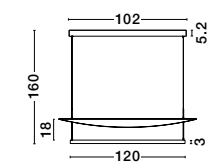

DIONA
— 9580571

[Triac Dimmable]
Sandy Black & White
Aluminium
LED · 29 Watt
220-240Volt
1650Lm · 2700K
IP20
—
D: 40
H: 160 cm

DIONA
— 9580572

[Triac Dimmable]
Sandy Black & White
Aluminium
LED · 40 Watt
220-240Volt
2560Lm · 2700K
IP20
—
D: 60
H: 160 cm

DIONA
— 9580573

[Triac Dimmable]
Sandy Black & White
Aluminium
LED · 55 Watt
220-240Volt
3600Lm · 2700K
IP20
—
D: 80
H: 160 cm

DIONA
— 9580577

[Triac Dimmable]
Sandy Black & White
Aluminium
LED · 81 Watt
220-240Volt
5160Lm · 2700K
IP20
—
L: 120
W: 30
H: 160 cm