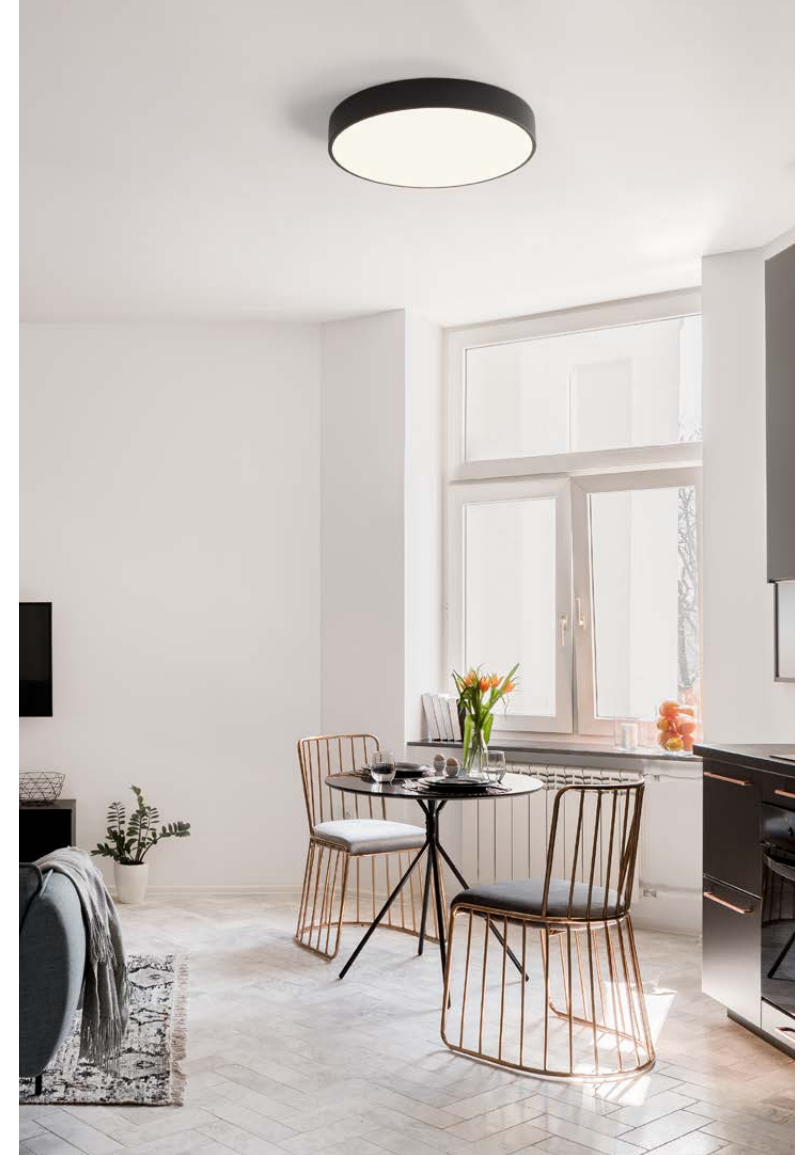

HADON
— 9001533

Sandy Black
Steel & Acrylic
LED · 30 Watt
220-240 Volt
3353Lm · 3000K
IP20

D: 50
H: 7 cm

ET 90015331

HADON
— 9001534

Sandy White
Steel & Acrylic
LED · 30 Watt
220-240 Volt
3353Lm · 3000K
IP20

D: 50
H: 7 cm

ET 90015331