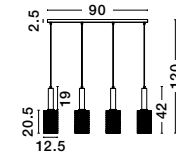

BULB EXCLUDED

L: 90
W: 12.5
H: 120 cm

CERTA
— 9009277

Clear Structured
Glass
& Brass Gold Metal
LED E27 · 1x12 Watt
100-240 Volt
IP20

BULB EXCLUDED

D: 12.5
W: 17.5
H: 25.5 cm

MIRBI
— 9236200

Sandy Black Steel
& Smoky Glass
LED E27 · 1x12 Watt
100-240 Volt
IP20