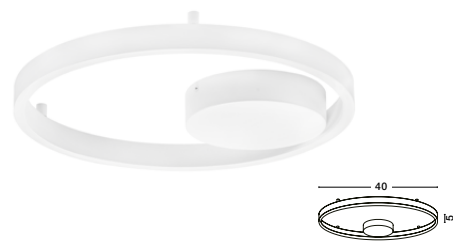

HEDRA

— 9030524

[Triac Dimmable]
Sandy White Metal
Aluminium & Acrylic
LED · 40 Watt
220-240Volt
3369Lm · 3000K
IP20

LIGHT UP & DOWN

—
D: 40
H: 5 cm

HEDRA
— 9030524

HEDRA
— 9030525

HEDRA