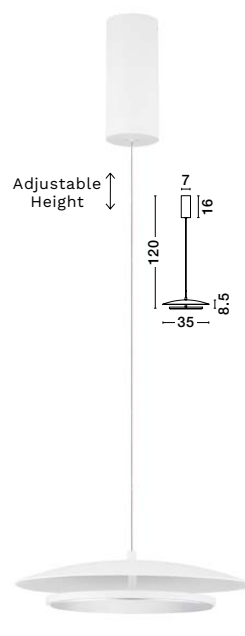

OLOS
— 9580700

OLOS
— 9580703