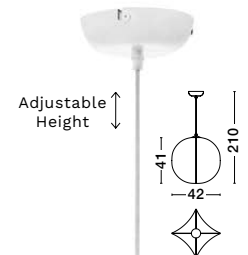

BULB EXCLUDED

—
D: 30
H: 210 cm

PIERIDA
— 9620165

Mulberry Silk
Sandy White Base
LED E27 · 1x12 Watt
100-240 Volt
IP20

BULB EXCLUDED

—
D: 42
H: 210 cm

PIERIDA
— 9620164

PIERIDA
— 9620165