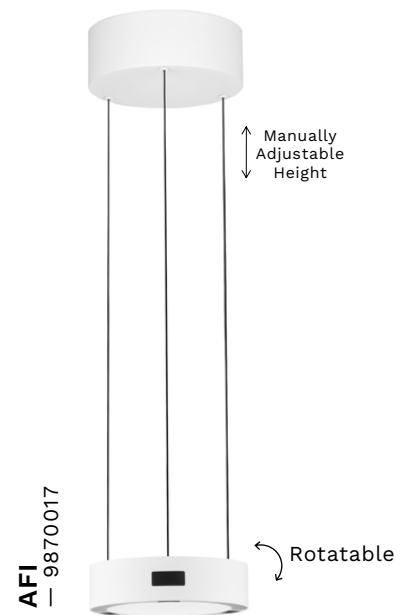

Dimmable & Motion
Sensor Switch On/Off