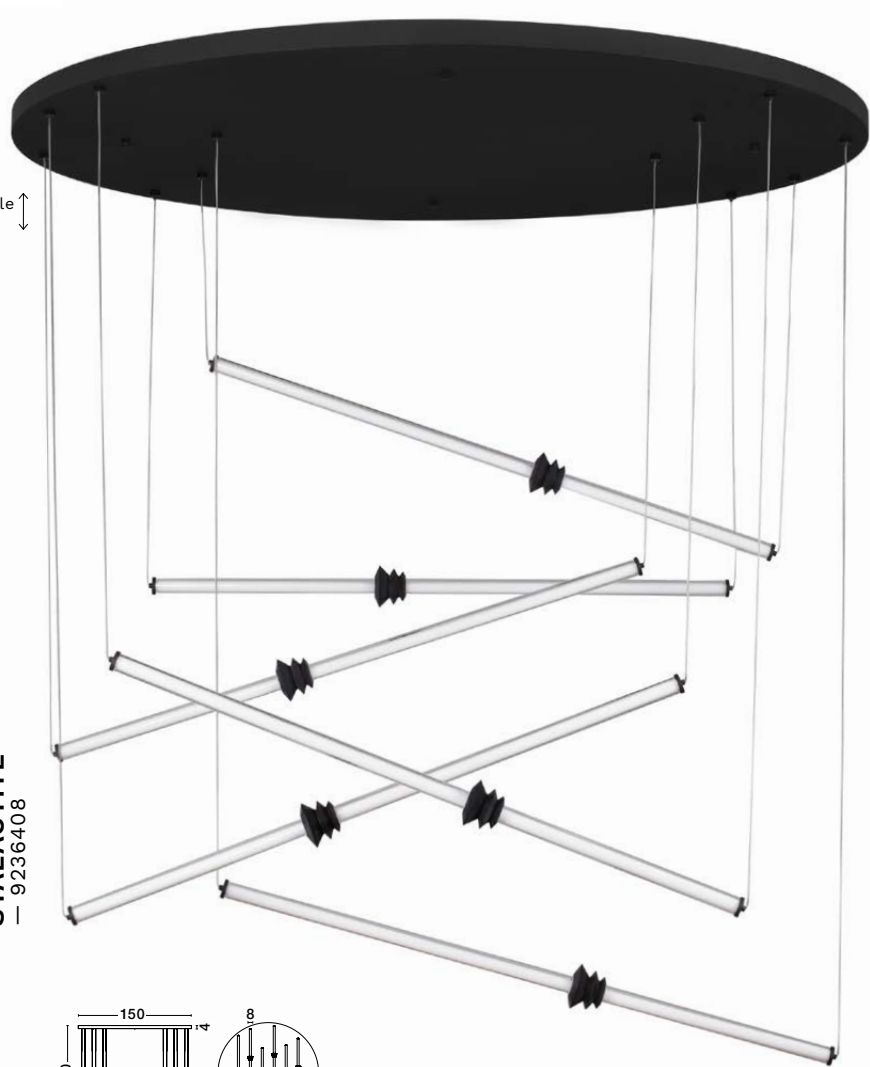

L: 120
W: 43
H: 250 cm

STALACTITE
9236408

Adjustable Height

ANAPNOE
— 9695283

[Triac Dimmable]
Matt Black Steel
& Aluminium
Clear Glass
LED · 46 Watt
220-240Volt
965Lm · 3000K
IP20
—
D: 30
H: 157 cm

ANAPNOE
— 9695284