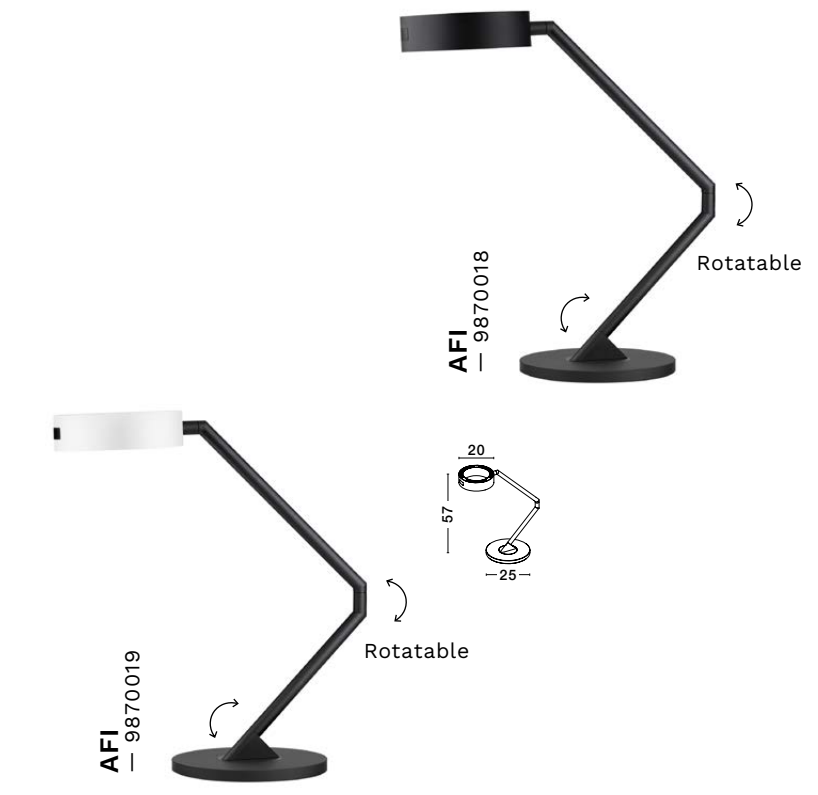

AFI
— 9870018

[Dimmable With Sensor]
Black Aluminium
& Steel
Fingerprint
Resistant Paint
LED · 23 Watt
220-240 Volt
1853Lm · 3000K
IP20
LIGHT UP & DOWN

—
D: 25
H: 57 cm

LED [Sensor] [Fingerprint] [Resistant Paint] [LED 23W] [220-240V] [1853Lm 3000K] [IP20]

AFI
— 9870019

[Dimmable With Sensor]
White Aluminium
& Steel
Fingerprint
Resistant Paint
LED · 23 Watt
220-240 Volt
1853Lm · 3000K
IP20
LIGHT UP & DOWN

—
D: 25
H: 57 cm

LED [Sensor] [Fingerprint] [Resistant Paint] [LED 23W] [220-240V] [1853Lm 3000K] [IP20]

AFI
— 9870021

[Dimmable With Sensor]
Black Aluminium
& Steel
Fingerprint
Resistant Paint
LED · 23 Watt
220-240 Volt
1853Lm · 3000K
IP20
LIGHT UP & DOWN

—
D: 35
H: 170 cm

LED [Sensor] [Fingerprint] [Resistant Paint] [LED 23W] [220-240V] [1853Lm 3000K] [IP20]