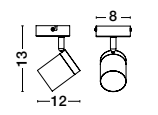

ALMA
— 9011313

Sandy Black
Aluminium
LED GU10 · 1x10 Watt
100-240 Volt
IP44

BULB EXCLUDED

—
D: 8
W: 12
H: 13 cm

ALMA
— 9011314

Sandy White
Aluminium
LED GU10 · 1x10 Watt
100-240 Volt
IP44

BULB EXCLUDED

—
D: 8
W: 12
H: 13 cm

ALMA
— 9011315

Sandy Black
Aluminium
LED GU10 · 2x10 Watt
100-240 Volt
IP44

BULB EXCLUDED

—
L: 37
W: 12
H: 13 cm

ALMA
— 9011316

Sandy White
Aluminium
LED GU10 · 2x10 Watt
100-240 Volt
IP44

BULB EXCLUDED

—
L: 37
W: 12
H: 13 cm

ALMA
— 9011314