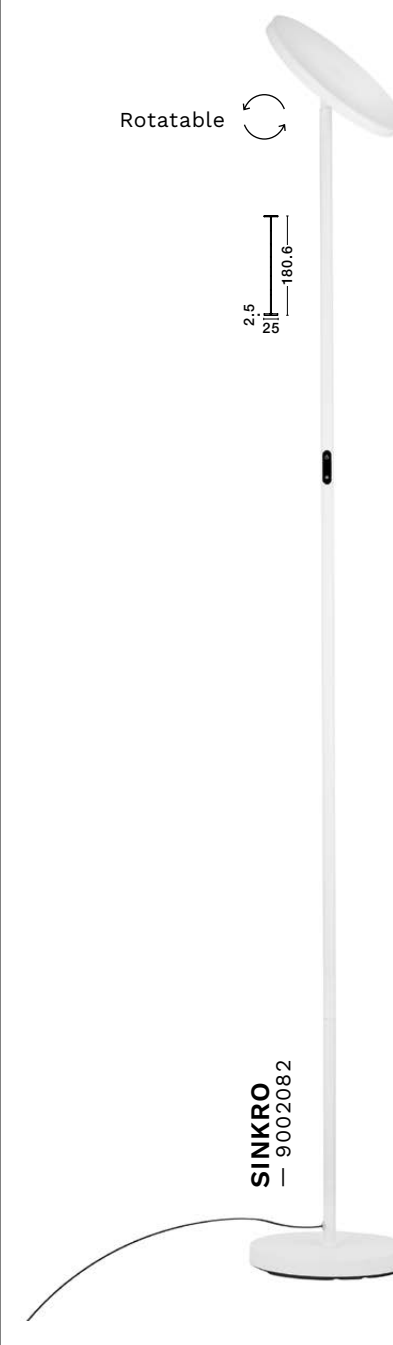

SINKRO
— 9002082

[Dimmable Switch]
Sandy White Steel
& Acrylic
LED · 30 Watt
110-240Volt
2270Lm · 3000K
IP20
Switch On/Off
Cable Length 250 cm
—
D: 25
H: 180.6 cm