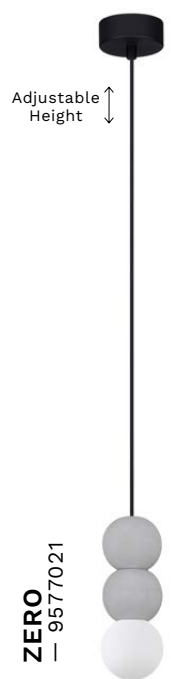

ZERO
— 9577020

ZERO
— 9577021

ZERO
— 9577022

ZERO
— 9577017

Sandy White Gypsum
& Opal Glass
LED G9 · 2X5Watt
100-240Volt
IP20

BULB EXCLUDED

D: 8
H: 115 cm

ZERO
— 9577018