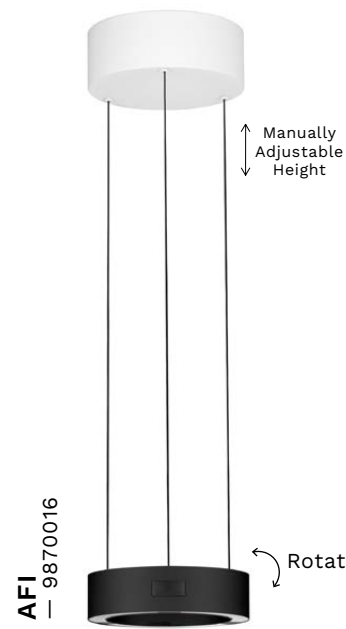

AFI
— 9870016

[Dimmable With Sensor]
Black Aluminium
& Steel
Fingerprint
Resistant Paint
LED · 24 Watt
220-240 Volt
1712Lm · 3000K
IP20

LIGHT UP & DOWN

—
D: 20
H: 280 cm