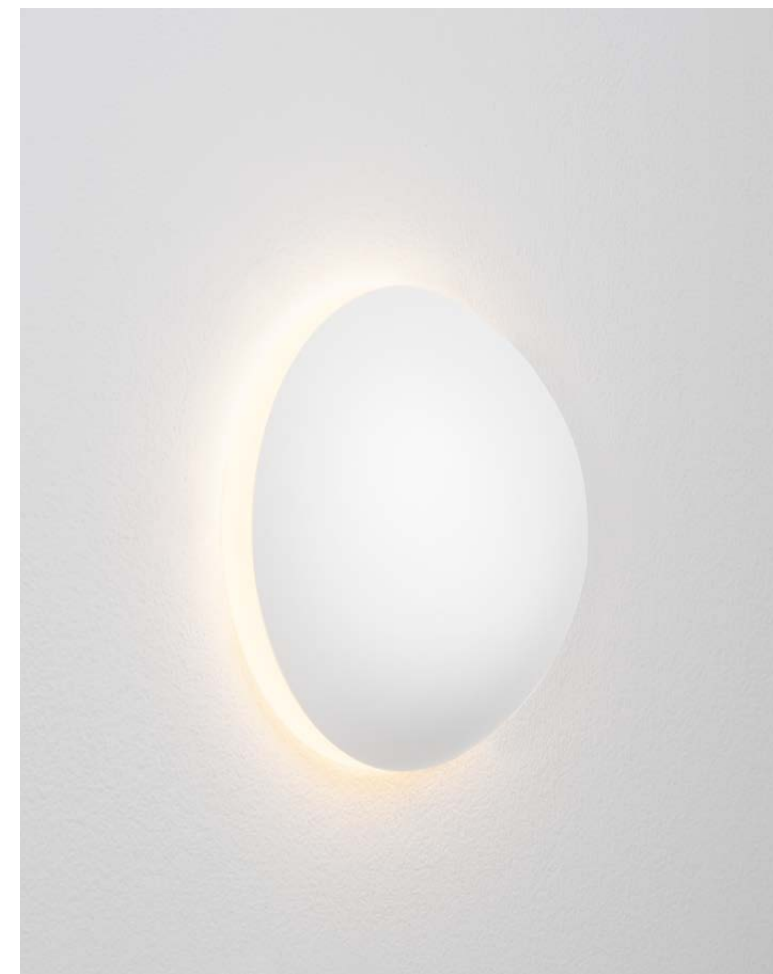

MINIM
— 9006090

Sandy White Steel
& Opal Glass
LED G9 · 1x5 Watt
100-240 Volt
IP20
BULB EXCLUDED

—
D: 23
W: 12
H: 23 cm

MINIM
— 9006091

Sandy Black Steel
& Opal Glass
LED G9 · 1x5 Watt
100-240 Volt
IP20
BULB EXCLUDED

—
D: 23
W: 12
H: 23 cm

MINIM
— 9006090

MINIM
— 9006091

IONA
— 9030740

Sandy White
Aluminium
LED · 3 Watt
220-240 Volt
119Lm · 3000K
IP20

—
D: 12.5
W: 5 cm

IONA
— 9030741

Sandy Black
Aluminium
LED · 3 Watt
220-240 Volt
119Lm · 3000K
IP20

—
D: 12.5
W: 5 cm

IONA
— 9030740

IONA
— 9030741

BLOB
— 9006092

BLOB
— 9006093

BLOB
— 9006092

Sandy White Steel
& Opal Glass
LED G9 · 1x5 Watt
100-240 Volt
IP20
BULB EXCLUDED

—
L: 12
W: 13
H: 30 cm

BLOB
— 9006093

Sandy White Steel
& Opal Glass
LED G9 · 1x5 Watt
100-240 Volt
IP20
BULB EXCLUDED

—
L: 12
W: 13
H: 30 cm