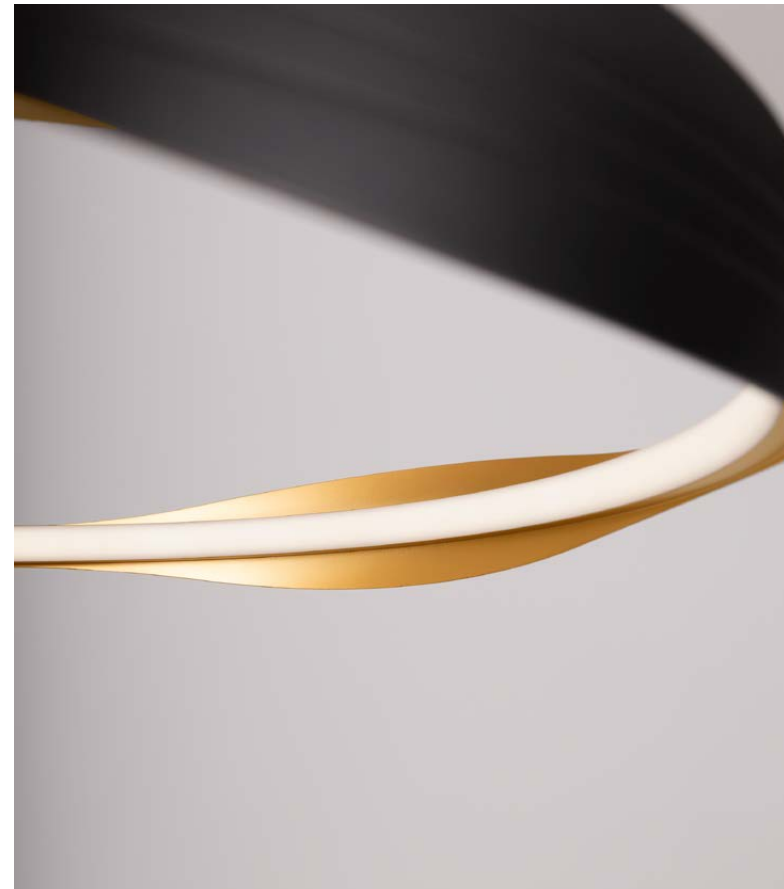

DOBI
— 9030642

[Dimmable
by Remote Control CCT]
Sandy Black
Gold Aluminium
& Acrylic
LED · 32 Watt
220-240 Volt
1192Lm · IP20
CCT 2700-5000K
—
D: 60
H: 120 cm

DOBI
— 9030643

[Dimmable
by Remote Control CCT]
Sandy Black
Gold Aluminium
& Acrylic
LED · 40 Watt
220-240 Volt
1472Lm · IP20
CCT 2700-5000K
—
D: 80
H: 120 cm