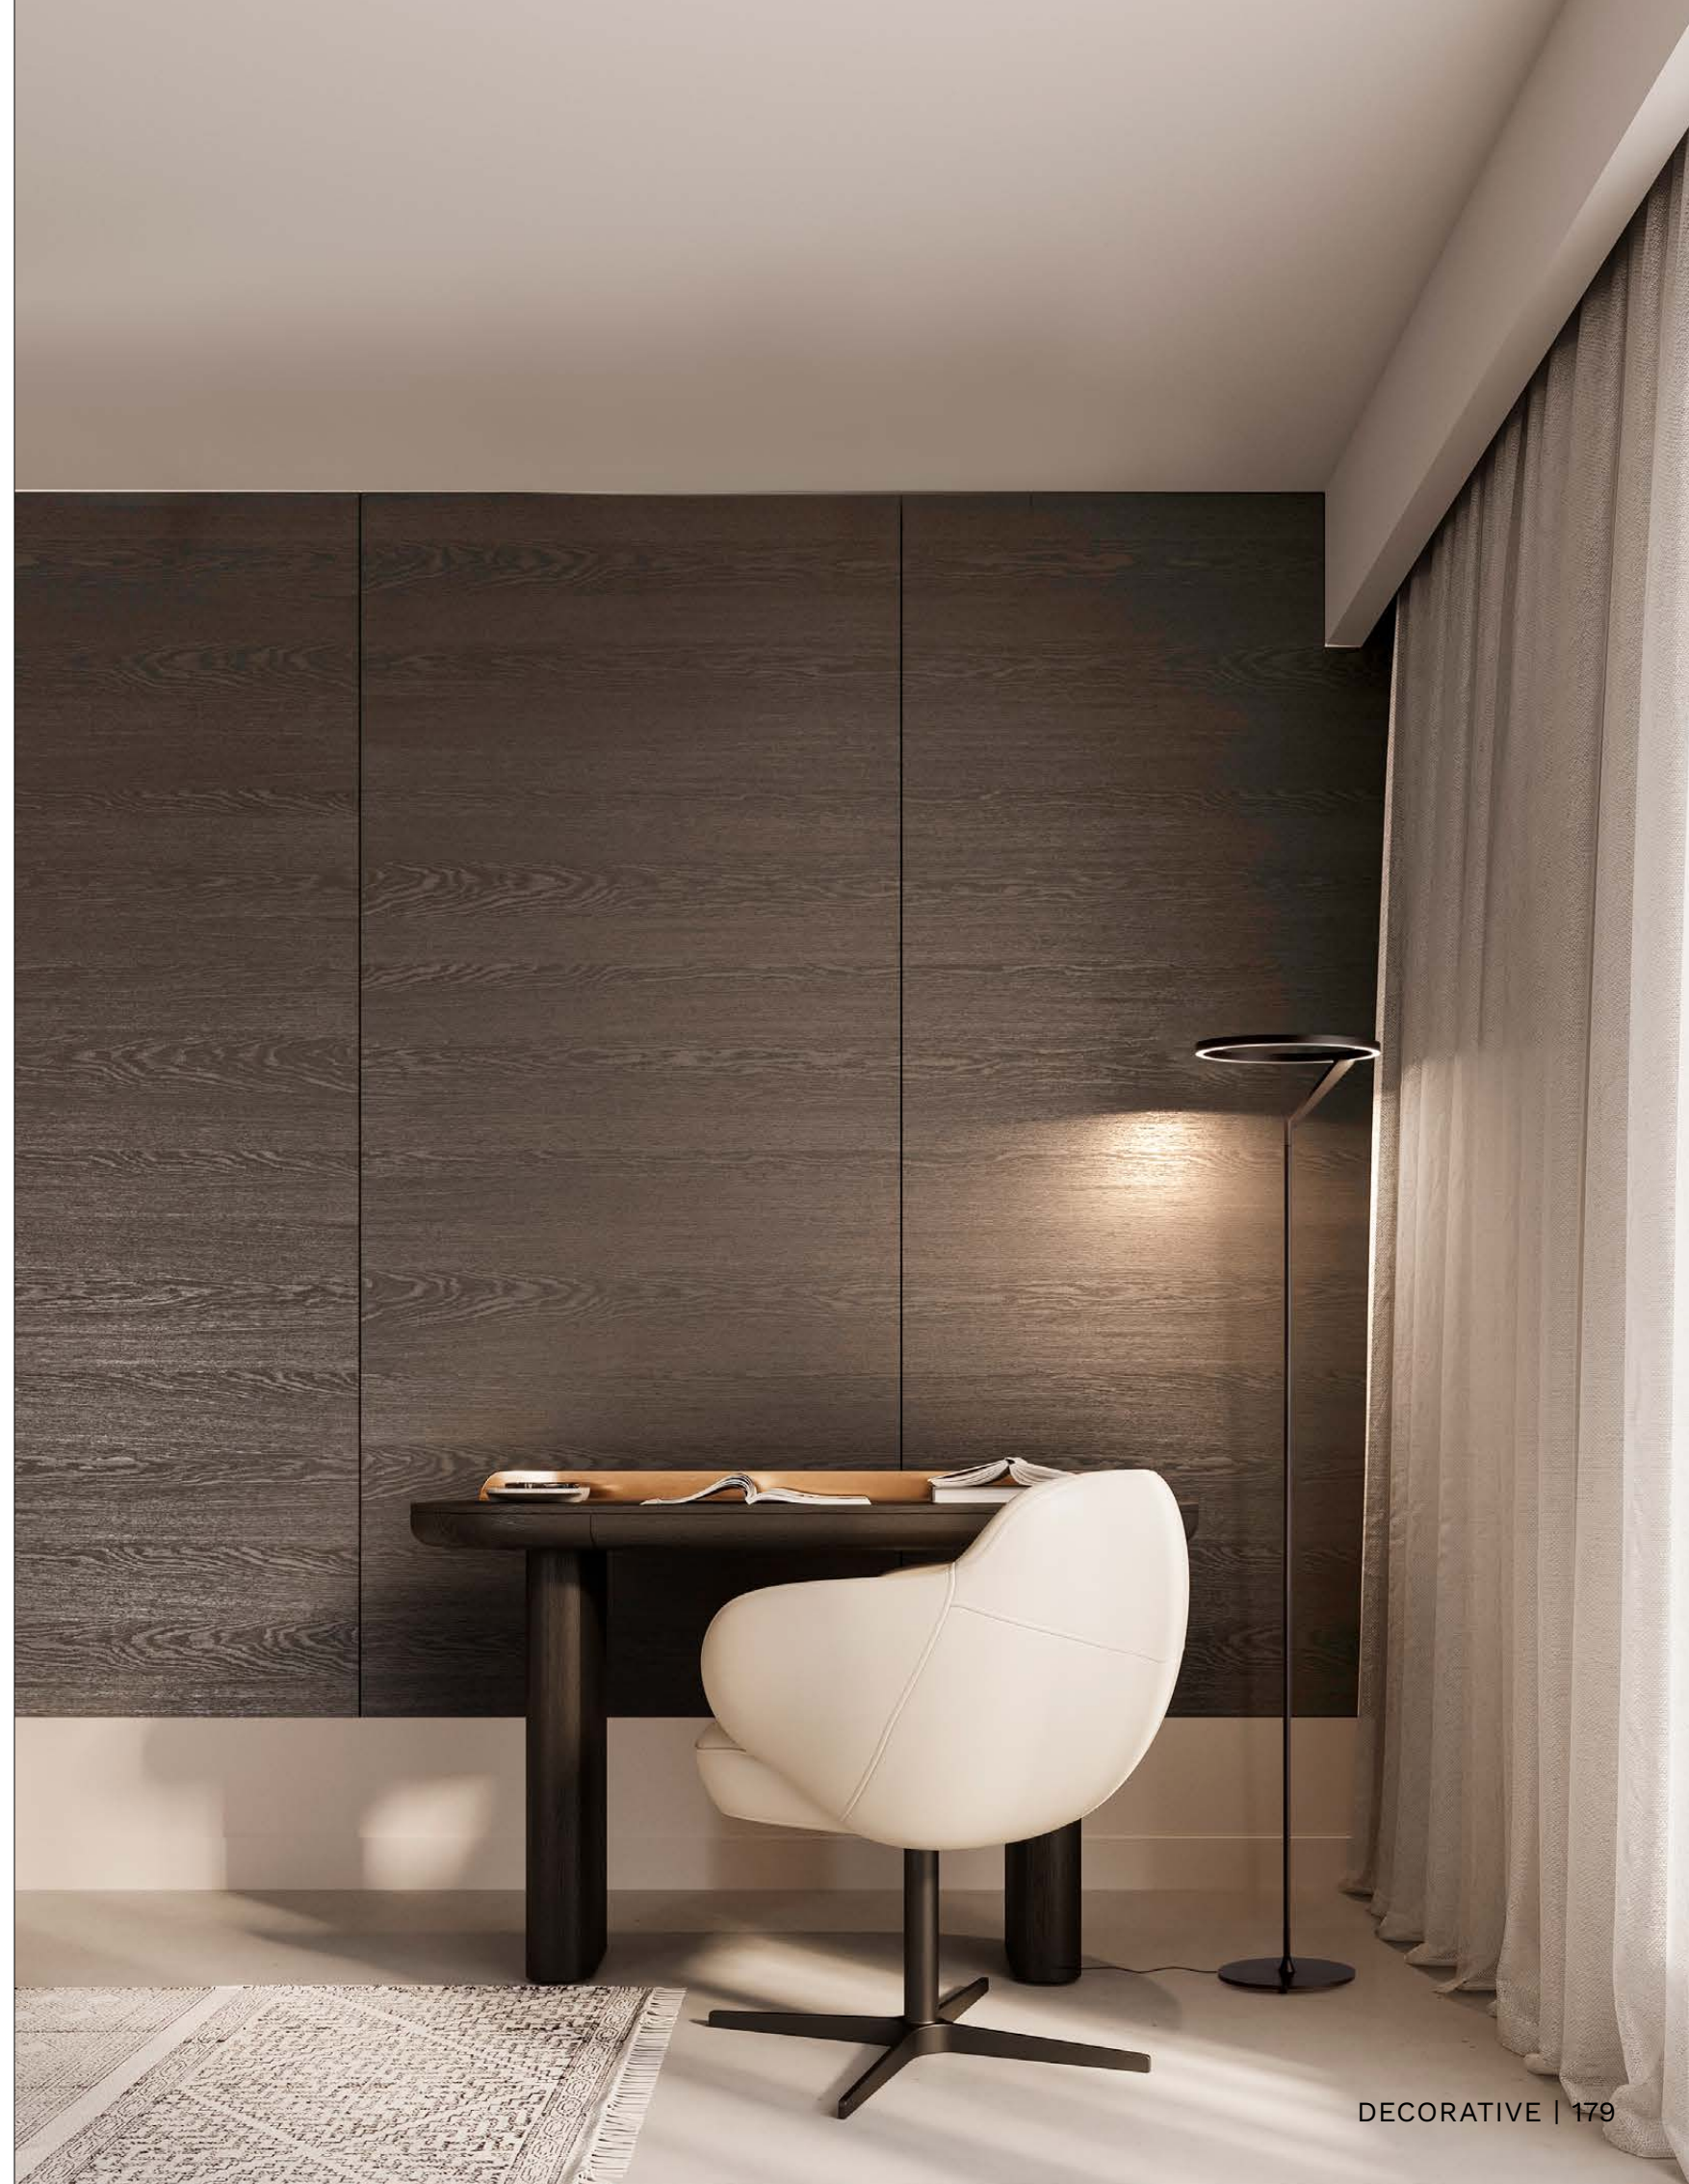

Touch Dimmable

TILIA
— 9088142

[Touch Dimmable]
Moca Coffee
Aluminium
LED · 26 Watt
220-240 Volt
1149Lm · 3000K
IP20

—
D: 33
H: 168 cm

TILIA
— 9088143

[Touch Dimmable]
Foggy Nickel
Aluminium
LED · 26 Watt
220-240 Volt
1149Lm · 3000K
IP20

—
D: 33
H: 168 cm

TILIA
— 9088150

[Touch Dimmable]
Sandy Black
Aluminium
LED · 26 Watt
220-240 Volt
1149Lm · 3000K
IP20

—
D: 33
H: 168 cm