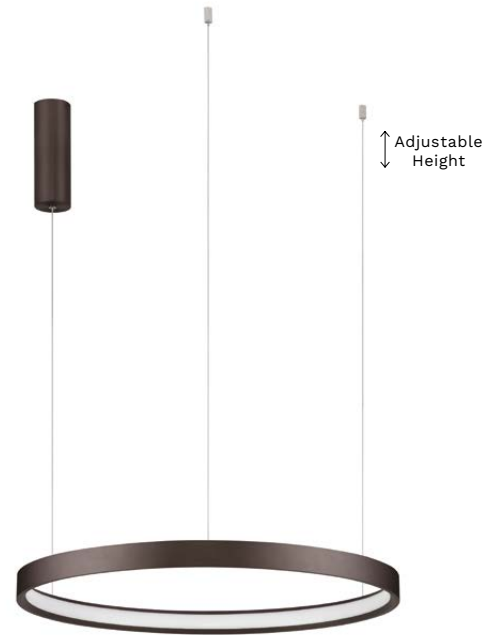

PERRINE
— 9345648