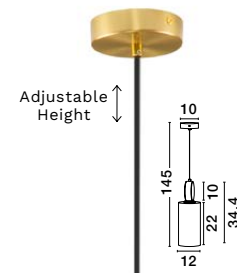

MARU
— 9019757

Brass Gold Steel,
Aluminium
Imitated Alabaster
LED · 6 Watt
220-240Volt
417Lm · 3000K
IP20
—
D: 30
W: 11.5
H: 30 cm

MARU
— 9019756

Brass Gold Steel,
Aluminium
Imitated Alabaster
LED E27 · 1x12 Watt
100-240 Volt
IP20
BULB EXCLUDED
—
D: 12
H: 145 cm

MARU
— 9019756