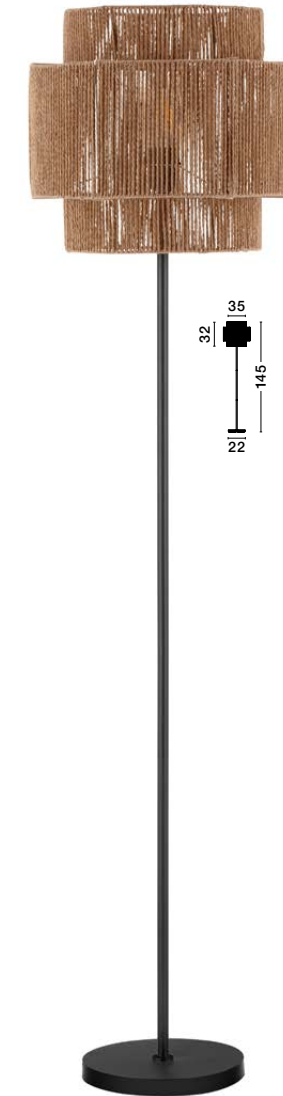

BULB EXCLUDED

Switch On/Off
Cable Length 180 cm

—

D: 35

H: 145 cm

LITO
— 9001081