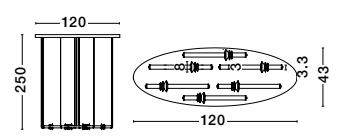

STALACTITE
— 9236407

[Triac Dimmable]
Sandy Black
Aluminium & Acrylic
Black Artificial
Ceramic
LED · 32 Watt
220-240Volt
2306Lm · 3000K
IP20
—
D: 35
H: 210 cm

STALACTITE
— 9236409

Adjustable Height

STALACTITE
— 9236408