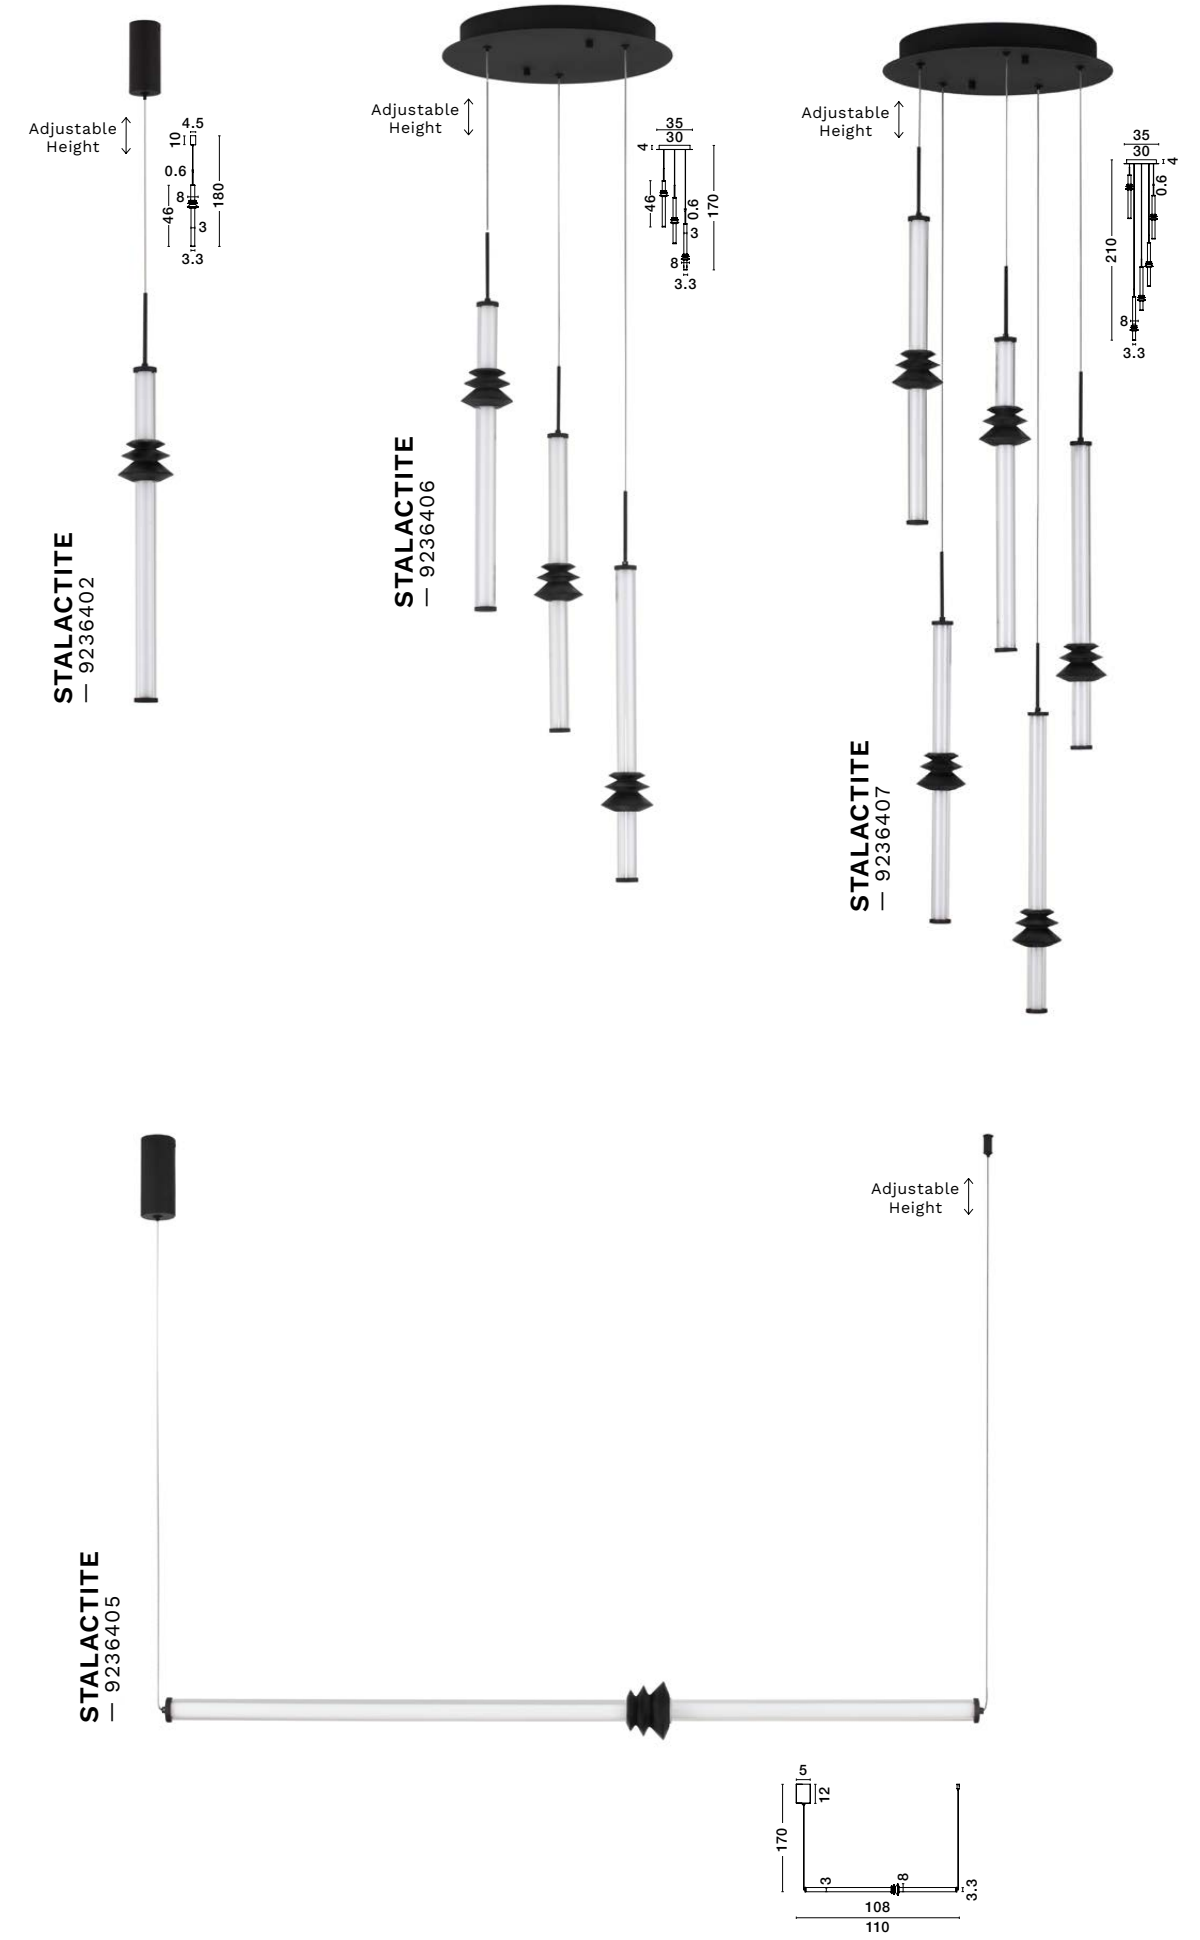

STALACTITE
— 9236407

[Triac Dimmable]
Sandy Black
Aluminium & Acrylic
Black Artificial
Ceramic
LED · 32 Watt
220-240Volt
2306Lm · 3000K
IP20
—
D: 35
H: 210 cm