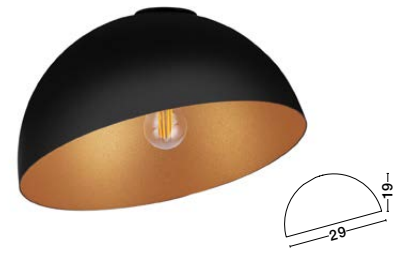

ONIA
— 9695314