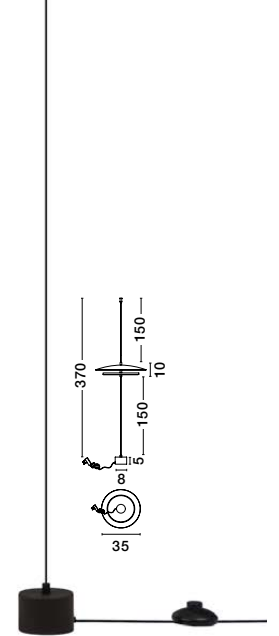

OLOS
— 9580701

[Triac Dimmable]
Sandy White
& Chrome Mirror
Aluminium
LED · 21 Watt
220-240Volt
918Lm · 3000K
IP20
—
D: 35
H: 120 cm

OLOS
— 9580701

[Triac Dimmable]
Sandy White
& Chrome Mirror
Aluminium
LED · 21 Watt
220-240Volt
918Lm · 3000K
IP20
—
D: 35
H: 330 cm

OLOS
— 9580702

[Touch Dimmable]
Sandy White
& Chrome Mirror
Aluminium
LED · 21 Watt
220-240Volt
918Lm · 3000K
IP20
Switch On/Off
—
D: 35
W: 10
H: 370 cm

OLOS
— 9580703

[Triac Dimmable]
Sandy White
& Chrome Mirror
Aluminium
LED · 37 Watt
220-240Volt
1786Lm · 3000K
IP20
—
D: 50
H: 120 cm