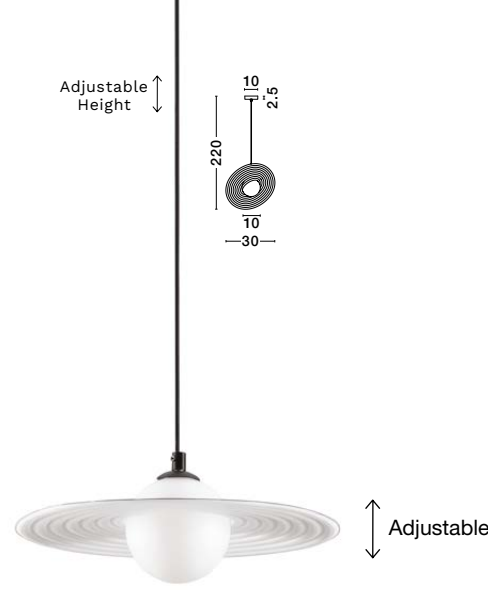

REFLET
— 9780104

Adjustable

Adjustable

REFLET
— 9780104

Sandy Black
White Steel & Acrylic
LED G9 · 1x5 Watt
100-240 Volt
IP20

BULB EXCLUDED

D: 30
H: 220 cm

REFLET
— 9780107

Sandy Black
White Steel & Acrylic
LED G9 · 1x5 Watt
100-240 Volt
IP20

BULB EXCLUDED
Cable Length 250 cm
Switch On/Off

D: 46
H: 162 cm

REFLET
— 9780107