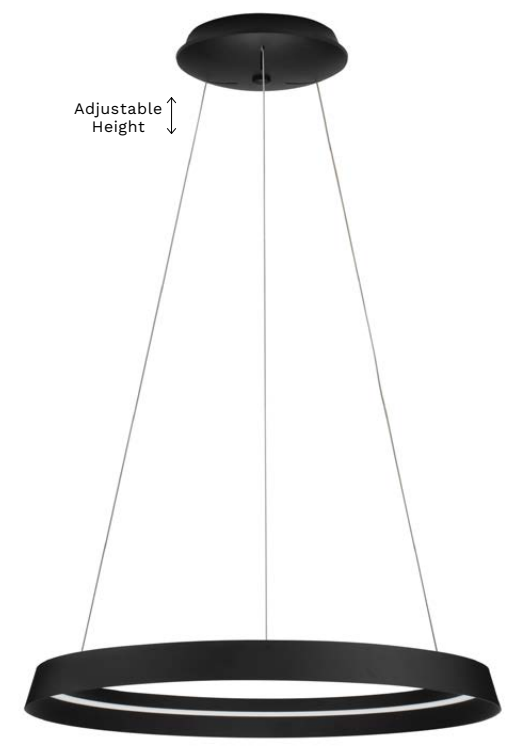

ORMI
— 9030522