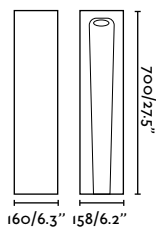

Grot 400 Beacon

Faro Lab

IP55 IK06 incl. SEA SIDE SUITABLE IP68 CONNECTOR

NEW

- 75631 2700K 77lm ● Concrete 292,90€
- 75634 3000K 110lm ● Concrete 292,90€

Material	Body Concrete
Power	6,5W
Light Source	SMD LED
Class	II
CRI	≥80
Voltage (V/Hz)	100V-277V/50-60Hz

Grot 700 Beacon

Faro Lab

IP55 IK06 incl. SEA SIDE SUITABLE IP68 CONNECTOR

NEW

- 75632 2700K 77lm ● Concrete 367,00€
- 75635 3000K 110lm ● Concrete 367,00€

Material	Body Concrete
Power	6,5W
Light Source	SMD LED
Class	II
CRI	≥80
Voltage (V/Hz)	100V-277V/50-60Hz

Wall
294