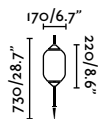

71575P-01 ● Dark Grey + White 314,50€

71576P-03 ● Dark Grey + White 226,10€

71575P-03 ● Dark Grey + White 255,90€

Material	Body Aluminium
	Shade PEMD
Light Source	1 E27 max. 15W
Bulb incl.	No
Recom. Bulb	17463
Class	II
Cable	2 MT

Material	Body Aluminium
	Shade PEMD
Light Source	1 E27 max. 15W
Bulb incl.	No
Recom. Bulb	17463
Class	II
Cable	2 MT

Material	Body Aluminium
	Shade PEMD
Light Source	1 E27 max. 15W
Bulb incl.	No
Recom. Bulb	17463
Class	II
Cable	2 MT