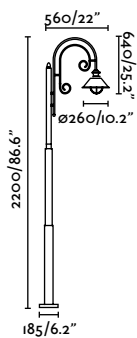

Material	Body Steel
	Diff Transparent Glass
Light Source	3 E27 max. 15W
Bulb incl.	No
Recom. Bulb	17463
Class	I

Suspended
266

Wall
388