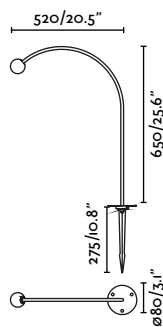

Cuca 300
Faro Lab

IP65 IK06

NEW

75583
Driver incl. ● Black **167,50€**

Class II
Voltage (V/Hz) 220V-240V/50-60Hz

75581
Driver not incl.* ● Black **155,30€**

Class III
Voltage (V/Hz) 24VDC

*Drivers info pag. 464

Material	Body Stainless Steel
	Diff Opal Glass
Power	3W
Lumen Output	154lm
Light Source	COB LED 2700K
CRI	>90
Cable	0.5 MT

Cuca 650
Faro Lab

IP65 IK06

NEW

75565
Driver incl. ● Black **242,00€**

Class II
Voltage (V/Hz) 220V-240V/50-60Hz

75561
Driver not incl.* ● Black **197,00€**

Class III
Voltage (V/Hz) 24VDC

*Drivers info pag. 464

Material	Body Stainless Steel
	Diff Opal Glass
Power	3W
Lumen Output	154lm
Light Source	COB LED 2700K
CRI	>90
Cable	0.5 MT

Cuca 1193
Faro Lab

IP65 IK06

NEW

75566
Driver incl. ● Black **263,70€**

Class II
Voltage (V/Hz) 220V-240V/50-60Hz

75562
Driver not incl.* ● Black **219,00€**

Class III
Voltage (V/Hz) 24VDC

*Drivers info pag. 464

Material	Body Stainless Steel
	Diff Opal Glass
Power	3W
Lumen Output	154lm
Light Source	COB LED 2700K
CRI	>90
Cable	0.5 MT