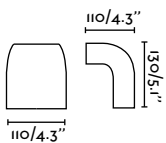

Klamp 1L
Àlex & Manel Llusçà

IP44

74407 ● Dark Grey 60,90€

Material	Body Aluminium
	Diff Transparent Glass
Light Source	1 GU10 max. 8W
Bulb incl.	No
Recom. Bulb	17334
Class	I

Klamp 2L
Àlex & Manel Llusçà

IP44

74408 ● Dark Grey 74,70€

Material	Body Aluminium
	Diff Transparent Glass
Light Source	2 GU10 max. 8W
Bulb incl.	No
Recom. Bulb	17334
Class	I