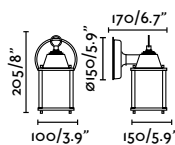

## Estoril

IP33 IK06

71140 ● Rust Brown 102,30€

<b>Material</b>	Body Steel
	Diff Transparent Glass
<b>Light Source</b>	1 E27 max. 15W
<b>Bulb incl.</b>	No
<b>Recom. Bulb</b>	17462
<b>Class</b>	I