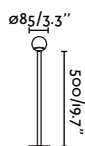

<b>Material</b>	<b>Body</b> Stainless Steel
	<b>Diff</b> Opal Glass
<b>Power</b>	3W
<b>Lumen Output</b>	154lm
<b>Light Source</b>	COB LED 2700K
<b>CRI</b>	>90
<b>Cable</b>	0.5 MT

**Cuca 1000 Beacon**  
Faro Lab