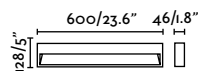

- 70910 ● Dark Grey **194,80€**

Material	Body Aluminium Diff Opal Glass
Power	12W
Lumen Output	230lm
Light Source	SMD LED 3000K
Class	I
CRI	>80
Voltage (V/Hz)	220V-240V/50-60Hz