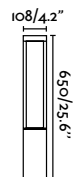

Agra 200

IP55 incl.

- 70755 3000K 499lm ● Dark Grey 176,40€
- 70756 3000K 499lm ● Brown 176,40€
- 70840 2700K 350lm ● Dark Grey 176,40€
- 70841 2700K 350lm ● Brown 176,40€

Material	Body Aluminium
	Diff Transparent Glass
Power	9W
Light Source	COB LED
Class	I
CRI	>80
Voltage (V/Hz)	100V-240V/50-60Hz

Agra 650

IP55 incl.

- 70753 3000K 710lm ● Dark Grey 242,20€
- 70754 3000K 710lm ● Brown 242,20€
- 70842 2700K 503lm ● Dark Grey 242,20€
- 70843 2700K 503lm ● Brown 242,20€

Material	Body Aluminium
	Diff Transparent Glass
Power	9W
Light Source	COB LED
Class	I
CRI	>80
Voltage (V/Hz)	100V-240V/50-60Hz