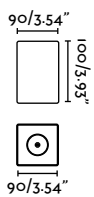

Tami

70799 ● Dark Grey 144,10€

Material	Body Aluminium
	Diff Transparent Glass
Power	9W
Lumen Output	600lm
Light Source	COB LED 3000K
Class	I
CRI	>80
Voltage (V/Hz)	100V-240V/50-60Hz
Beam angle	40°

Goz

70575 ● Dark Grey 111,80€

Material	Body Aluminium
	Diff Transparent Glass
Power	9W
Lumen Output	646lm
Light Source	COB LED 3000K
Class	I
CRI	>80
Voltage (V/Hz)	100V-240V/50-60Hz
Beam angle	18°