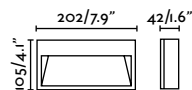

70501

● Matt White 108,30€

70508

● Dark Grey 108,30€

Material	Body Aluminium
	Diff Transparent PC
Power	9W
Lumen Output	590lm
Light Source	SMD LED 3000K
Class	I
CRI	>80
Voltage (V/Hz)	220V-240V/50-60Hz