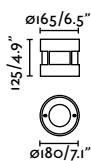

70589 24° 981lm ● Satin Stainless 228,20€

70593N 60° 1197lm ● Satin Stainless 228,20€

Material	Body Stainless Steel 316L + Aluminium Diff Transparent Glass
Power	12W
Light Source	COB LED 3000K
Class	I
CRI	>80
Voltage (V/Hz)	100V-240V/50-60Hz
Cut out (mm)	ø165
Resistance (Kg)	1000