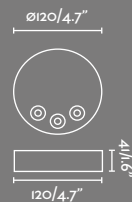

*Canopy* \*Use with x3 projectors max.

IP65  
incl.

- 75712-1 ● White 82,10€
- 75712-2 ● Black 82,10€

- 75713-1 ● White 67,90€
- 75713-2 ● Black 67,90€