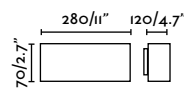

70899 ● Dark Grey 80,50€

Material	Body Aluminium
	Diff Opal Glass
Light Source	1 E27 max. 15W
Bulb incl.	No
Recom. Bulb	17437
Class	I