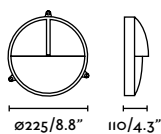

Timon

IP44

70996

Brass 140,20€

Material	Body Brass
	Diff Transparent Glass
Light Source	1 E27 max. 15W
Bulb incl.	No
Recom. Bulb	17463
Class	I

Noray

IP44 IK03

70999

Brass 119,00€

Material	Body Brass
	Diff Transparent Glass
Light Source	1 E27 max. 15W
Bulb incl.	No
Recom. Bulb	17463
Class	I