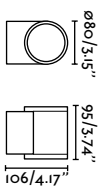

Tond 1L

IP54 IK06 incl.

- 71915 2700K 220lm ● Dark Grey 104,50€
- 71916 3000K 234,9lm ● Dark Grey 104,50€

Material	Body Aluminium
	Diff Transparent Glass
Power	6W
Light Source	COB LED
Class	I
CRI	≥80
Voltage (V/Hz)	220V-240V/50-60Hz
Beam angle	50°

Tond 2L

IP54 IK06 incl.

- 71917 2700K 2x221lm ● Dark Grey 122,20€
- 71918 3000K 422lm ● Dark Grey 122,20€

Material	Body Aluminium
	Diff Transparent Glass
Power	2x6W
Light Source	COB LED
Class	I
CRI	≥80
Voltage (V/Hz)	220V-240V/50-60Hz
Beam angle	50°