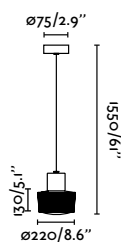

74427C-04 ● Dark Grey + Opal 102,20€

Material	Body Aluminium
	Diff Opal PMMA
Light Source	1 E27 max. 15W
Bulb incl.	No
Recom. Bulb	17437
Class	I