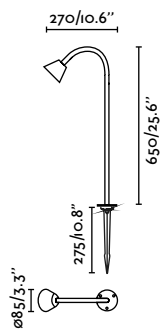

Lily 300
Faro Lab

IP65 IK06

NEW

75620-2
Driver incl. ● Black **200,40€**

Class II
Voltage (V/Hz) 220V-240V/50-60Hz

75620-1
Driver not incl.* ● Black **156,50€**

Class III
Voltage (V/Hz) 24VDC

*Drivers info pag. 464

Material	Body Stainless Steel
	Diff Transparent Glass
Power	3W
Lumen Output	154lm
Light Source	COB LED 2700K
CRI	>90
Cable	0.5 MT

Lily 650
Faro Lab

IP65 IK06

NEW

75621-2
Driver incl. ● Black **242,60€**

Class II
Voltage (V/Hz) 220V-240V/50-60Hz

75621-1
Driver not incl.* ● Black **199,50€**

Class III
Voltage (V/Hz) 24VDC

*Drivers info pag. 464

Material	Body Stainless Steel
	Diff Transparent Glass
Power	3W
Lumen Output	154lm
Light Source	COB LED 2700K
CRI	>90
Cable	0.5 MT

Lily 1190
Faro Lab

IP65 IK06

NEW

75622-2
Driver incl. ● Black **271,30€**

Class II
Voltage (V/Hz) 220V-240V/50-60Hz

75622-1
Driver not incl.* ● Black **228,20€**

Class III
Voltage (V/Hz) 24VDC

*Drivers info pag. 464

Material	Body Stainless Steel
	Diff Transparent Glass
Power	3W
Lumen Output	154lm
Light Source	COB LED 2700K
CRI	>90
Cable	0.5 MT