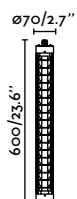

75757 ● Black 272,90€

Material	Body Aluminium
	Diff Transparent PC
Power	36W
Lumen Output	1510lm
Light Source	SMD LED 2700K
Class	I
CRI	>90
Voltage (V/Hz)	220V-240V/50-60Hz
Beam angle	60°
Cable	1.5 MT

Suspended
272

Ceiling
286