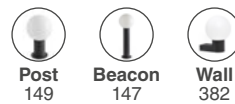

## Nautica 260

IP33

- 71106   Matt White + Matt Copper **96,00€**  
 71138  Rust Brown **96,30€**

<b>Material</b>	Body Steel
	Diff Transparent Glass
<b>Light Source</b>	1 E27 max. 15W
<b>Bulb incl.</b>	No
<b>Recom. Bulb</b>	17463
<b>Class</b>	I
<b>Cable</b>	1 MT