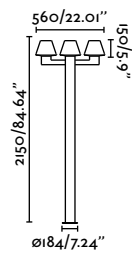

Mistu 2L
Faro Lab

IP44

74435F2-02 ● Dark Grey + Opal 498,70€

Material	Body Aluminium Diff Opal PMMA
Light Source	2 E27 max. 15W
Bulb incl.	No
Recom. Bulb	17437
Class	I

Mistu 3L
Faro Lab

IP44

74436F3-02 ● Dark Grey + Opal 566,70€

Material	Body Aluminium Diff Opal PMMA
Light Source	3 E27 max. 15W
Bulb incl.	No
Recom. Bulb	17437
Class	I

Post
148

Floor
146

Suspended
265

Wall
382