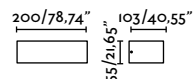

71277 ● Dark Grey 124,40€
71308 ● Matt White 124,40€
71309 ● Rust Brown 124,40€

Material	Body Aluminium Diff Opal Glass
Power	10W
Lumen Output	522lm
Light Source	SMD LED 3000K
Class	I
CRI	>80
Voltage (V/Hz)	100V-240V/50-60Hz