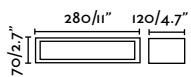

Natron

IP54 IK06

70887 ● Dark Grey 102,40€

Material	Body Aluminium
	Diff Opal Glass
Light Source	1 E27 max. 15W
Bulb incl.	No
Recom. Bulb	17437
Class	I

Tejo

IP54

70573 ● Dark Grey 76,90€

70573B ● Matt White 76,90€

Material	Body Aluminium
	Diff Opal PC
Light Source	1 E27 max. 15W
Bulb incl.	No
Recom. Bulb	17463
Class	I