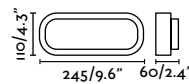

Fred 200

IP65 IK10 incl. SEA SIDE SUITABLE

- 70663 ● Dark Grey 36,50€
- 70664 ● Matt White 36,50€

Material	Body ABS
	Diff Opal PC
Power	7W
Lumen Output	400lm
Light Source	SMD LED 3000K
Class	II
CRI	>80
Voltage (V/Hz)	220V-240V/50-60Hz

Fred 245

IP65 IK10 incl. SEA SIDE SUITABLE

- 70667 ● Dark Grey 57,10€
- 70668 ● Matt White 57,10€

Material	Body ABS
	Diff Opal PC
Power	11W
Lumen Output	873lm
Light Source	SMD LED 3000K
Class	II
CRI	>80
Voltage (V/Hz)	220V-240V/50-60Hz