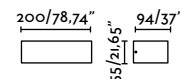

71276 ● Dark Grey 116,10€

Material	Body Aluminium Diff Opal Glass
Power	10W
Lumen Output	450lm
Light Source	SMD LED 3000K
Class	I
CRI	>80
Voltage (V/Hz)	100V-240V/50-60Hz