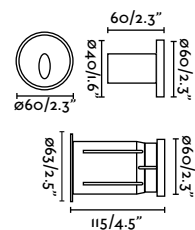

Dang Asymm

IP67 no incl. SEA SIDE SUITABLE incl.

70446 ● Satin Stainless 117,60€

Material	Body Stainless Steel 316L + Glass
	Diff Transparent Glass
Power	3W
Lumen Output	48lm
Light Source	COB LED 3000K
Class	III
CRI	>80
Voltage (V/Hz)	24VDC
Beam angle	40°
Cut out (mm)	ø88
Recom. Driver	98324006

*Drivers info pag. 464

Uve

IP44 incl. incl.

70397 ● Dark Grey 40,20€

Material	Body Aluminium
	Diff Transparent PC
Power	2W
Lumen Output	20lm
Light Source	SMD LED 3000K
Class	II
CRI	>80
Voltage (V/Hz)	220V-240V/50-60Hz
Beam angle	120°
Cut out (mm)	ø78