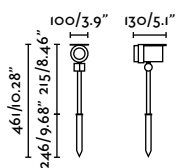

Foc 210 Spike

IP65 incl.

70158 ● Dark Grey 165,80€

Material	Body Aluminium
	Diff Transparent Glass
Power	16W
Lumen Output	800lm
Light Source	COB LED 3000K
Class	I
CRI	>80
Voltage (V/Hz)	220V-240V/50Hz
Beam angle	36°
Cable	0.5 MT

Foc 520 Spike

IP65 incl.

70159 ● Dark Grey 177,00€

Material	Body Aluminium
	Diff Transparent Glass
Power	16W
Lumen Output	800lm
Light Source	COB LED 3000K
Class	I
CRI	>80
Voltage (V/Hz)	220V-240V/50Hz
Beam angle	36°
Cable	0.5 MT

Wall
206