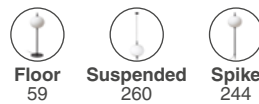

71584-01 ● Dark Grey + White 287,10€

71584-04 ● Dark Grey + White 241,90€

71584-03 ● Dark Grey + White 228,40€

Material	Body Aluminium
	Shade PEMD
Light Source	1 E27 max. 15W
Bulb incl.	No
Recom. Bulb	17463
Class	II
Cable	3 MT

*Rope not included

Material	Body Aluminium
	Shade PEMD
Light Source	1 E27 max. 15W
Bulb incl.	No
Recom. Bulb	17463
Class	II
Cable	3 MT

*Rope not included

Material	Body Aluminium
	Shade PEMD
Light Source	1 E27 max. 15W
Bulb incl.	No
Recom. Bulb	17463
Class	II
Cable	3 MT

*Rope not included