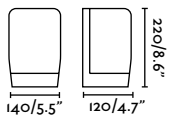

Pol

IP54 incl.

70829 ● Dark Grey 122,00€

Material	Body Aluminium
	Diff Opal PMMA
Power	8W
Lumen Output	550lm
Light Source	SMD LED 3000K
Class	I
CRI	>80
Voltage (V/Hz)	100V-240V/50-60Hz

Mol

IP44

70720 ● Dark Grey 62,90€

Material	Body Aluminium
	Diff Opal PC
Light Source	1 E27 max. 15W
Bulb incl.	No
Recom. Bulb	17463
Class	I