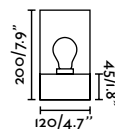

- 71740   Dark Grey + Transparent 112,20€
- 71741   Dark Grey + Smoked 130,20€
- 71742   Dark Grey + Amber 130,20€

Material	Body Aluminium
	Diff Transparent Glass
Light Source	1 E27 max. 15W
Bulb incl.	No
Recom. Bulb	17463
Class	I