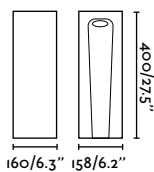

Grot 400 Beacon

Faro Lab

IP55 IK06 incl. SEA SIDE SUITABLE IP68 CONNECTOR

NEW

- 75631 2700K 77lm ● Concrete 292,90€
- 75634 3000K 110lm ● Concrete 292,90€

Material	Body Concrete
Power	6,5W
Light Source	SMD LED
Class	II
CRI	≥80
Voltage (V/Hz)	100V-277V/50-60Hz

Grot 700 Beacon

Faro Lab

IP55 IK06 incl. SEA SIDE SUITABLE IP68 CONNECTOR

NEW

- 75632 2700K 77lm ● Concrete 367,00€
- 75635 3000K 110lm ● Concrete 367,00€

Material	Body Concrete
Power	6,5W
Light Source	SMD LED
Class	II
CRI	≥80
Voltage (V/Hz)	100V-277V/50-60Hz

Wall
294