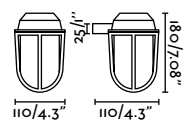

## Nahir

IP44

70992

Brass 167,70€

<b>Material</b>	Body Brass
	Diff Transparent Glass
<b>Light Source</b>	1 E27 max. 15W
<b>Bulb incl.</b>	No
<b>Recom. Bulb</b>	17463
<b>Class</b>	I

outdoor

Surface

Borda 70997