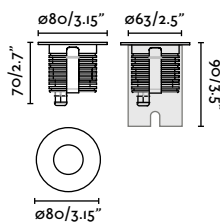

70726 3000K 110lm ● Satin Stainless **82,40€**

70730 3000K 110lm ● Anodized Black **82,30€**

70733 2700K 77lm ● Satin Aluminium **82,30€**

70735 2700K 77lm ● Anodized Black **82,30€**

Material	Body Stainless Steel 316L + Aluminium Diff Transparent Glass
Power	2W
Light Source	SMD LED
Class	III
CRI	>90
Voltage (V/Hz)	2,85V
Beam angle	15°
Cut out (mm)	ø32
Recom. Driver	98310206E
Resistance (Kg)	1000

*Drivers info pag. 464

70728 3000K 272lm ● Satin Stainless **142,50€**

70731 3000K 420lm ● Anodized Black **142,50€**

70734 2700K 191lm ● Satin Aluminium **142,50€**

70736 2700K 191lm ● Anodized Black **142,50€**

Material	Body Stainless Steel 316L + Aluminium Diff Transparent Glass
Power	7W
Light Source	COB LED
Class	III
CRI	>90
Voltage (V/Hz)	20V
Beam angle	36°
Cut out (mm)	ø60
Recom. Driver	98310620
Resistance (Kg)	1000

*Drivers info pag. 464

70729 ● Satin Stainless **173,30€**

70732 ● Anodized Black **173,30€**

Material	Body Stainless Steel 316L + Aluminium Diff Transparent Glass
Power	13W
Lumen Output	640lm
Light Source	COB LED 3000K
Class	III
CRI	>90
Voltage (V/Hz)	36V
Beam angle	36°
Cut out (mm)	ø68
Recom. Driver	98310620
Resistance (Kg)	1000

*Drivers info pag. 464