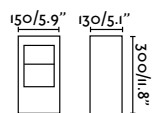

Cast 300

IP65 IK06 incl.

74155 ● Dark Grey 274,60€

Material	Body Concrete
	Diff Opal PC
Power	10W
Lumen Output	550lm
Light Source	SMD LED 3000K
Class	I
CRI	>80
Voltage (V/Hz)	220V-240V/50-60Hz

Cast 500

IP65 IK06 incl.

74156 ● Dark Grey 366,30€

Material	Body Concrete
	Diff Opal PC
Power	10W
Lumen Output	550lm
Light Source	SMD LED 3000K
Class	I
CRI	>80
Voltage (V/Hz)	220V-240V/50-60Hz