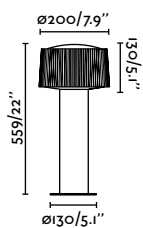

Muffin 559
Àlex & Manel Lluscà

IP44

74434B-04 ● Dark Grey + Opal 129,80€

Material	Body Aluminium
	Diff Opal PMMA
Light Source	1 E27 max. 15W
Bulb incl.	No
Recom. Bulb	17437
Class	I

Post 148 Pole 169 Suspended 264 Wall 384

Mistu 600
Faro Lab

IP44

74434B-02 ● Dark Grey + Opal 116,50€

Material	Body Aluminium
	Diff Opal PMMA
Light Source	1 E27 max. 15W
Bulb incl.	No
Recom. Bulb	17437
Class	I

Post 148 Pole 168 Suspended 265 Wall 382