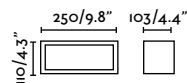

Natron

IP54 IK06

70887 ● Dark Grey 102,40€

Material	Body Aluminium
	Diff Opal Glass
Light Source	1 E27 max. 15W
Bulb incl.	No
Recom. Bulb	17437
Class	I

Tejo

IP54

70573 ● Dark Grey 76,90€

70573B ● Matt White 76,90€

Material	Body Aluminium
	Diff Opal PC
Light Source	1 E27 max. 15W
Bulb incl.	No
Recom. Bulb	17463
Class	I