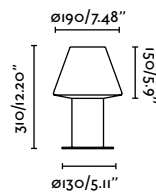

Muffin 259
Àlex & Manel Lluscà

IP44

74433S-04 ● Dark Grey + Opal 104,20€

Material	Body Aluminium
	Diff Opal PMMA
Light Source	1 E27 max. 15W
Bulb incl.	No
Recom. Bulb	17437
Class	I

Mistu 310
Faro Lab

IP44

74433S-02 ● Dark Grey + Opal 90,90€

Material	Body Aluminium
	Diff Opal PMMA
Light Source	1 E27 max. 15W
Bulb incl.	No
Recom. Bulb	17437
Class	I