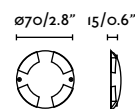

70564

● Matt Nickel 42,40€

Material	Body Aluminium
	Diff Transparent PC
Power	1W
Lumen Output	30lm
Light Source	SMD LED 6500K
Class	III
CRI	>80
Voltage (V/Hz)	12VDC
Recom. Driver	98111020