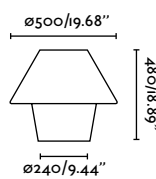

\*Only for glass LED bulbs, models A60, ST64, G95 and G125

Outdoor

Portable

**Versus**  
Pepe Llaudet

74423 ● Matt White 219,70€

<b>Material</b>	<b>Body</b> PEMD
	Diff Matt White
<b>Light Source</b>	1 E27 max. 15W
<b>Bulb incl.</b>	No
<b>Recom. Bulb</b>	17463
<b>Class</b>	II
<b>Cable</b>	3 MT