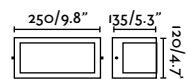

Negus

IP54 IK10

70696 ● Grey 57,80€

Material	Body Aluminium
	Diff Opal PC
Light Source	1 E27 max. 15W
Bulb incl.	No
Recom. Bulb	17463
Class	I

Bonn

IP44 IK06

70697 ● Dark Grey 77,70€

Material	Body Aluminium
	Diff Opal PC
Light Source	1 E27 max. 15W
Bulb incl.	No
Recom. Bulb	17463
Class	I