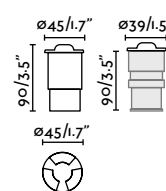

Kane 1

IP67 no incl. SEA SIDE SUITABLE incl.

70660 3000K 18,7lm ● Satin Stainless **38,60€**
70660W 2700K 18,7lm ● Satin Stainless **38,60€**

Material	Body Stainless Steel 316L
	Diff Opal Glass
Power	3W
Light Source	COB LED
Class	III
CRI	>80
Voltage (V/Hz)	24VDC/50-60Hz
Beam angle	120°
Cut out (mm)	ø40
Recom. Driver	98324006
Resistance (Kg)	1000

*Drivers info pag. 464

Kane 2

IP67 no incl. SEA SIDE SUITABLE incl.

70661 3000K 20,7lm ● Satin Stainless **39,90€**
70661W 2700K 20,7lm ● Satin Stainless **39,90€**

Material	Body Stainless Steel 316L
	Diff Opal Glass
Power	3W
Light Source	COB LED
Class	III
CRI	>80
Voltage (V/Hz)	24VDC
Beam angle	120°
Cut out (mm)	ø40
Recom. Driver	98324006
Resistance (Kg)	1000

*Drivers info pag. 464

Kane 3

IP67 no incl. SEA SIDE SUITABLE incl.

70662 3000K 17,6lm ● Satin Stainless **41,80€**
70662W 2700K 17,6lm ● Satin Stainless **41,80€**

Material	Body Stainless Steel 316L
	Diff Opal Glass
Power	3W
Light Source	COB LED
Class	III
CRI	>80
Voltage (V/Hz)	24VDC/50-60Hz
Beam angle	120°
Cut out (mm)	ø40
Recom. Driver	98324006
Resistance (Kg)	1000

*Drivers info pag. 464