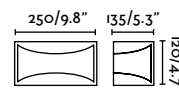

Negus

IP54 IK10

70696 ● Grey 57,80€

Material	Body Aluminium
	Diff Opal PC
Light Source	1 E27 max. 15W
Bulb incl.	No
Recom. Bulb	17463
Class	I

Bonn

IP44 IK06

70697 ● Dark Grey 77,70€

Material	Body Aluminium
	Diff Opal PC
Light Source	1 E27 max. 15W
Bulb incl.	No
Recom. Bulb	17463
Class	I