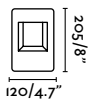

Naya 200

IP54 incl.

71198 ● Dark Grey 115,30€

Material	Body Aluminium
	Diff Transparent PC
Power	8W
Lumen Output	180lm
Light Source	SMD LED 3000K
Class	I
CRI	>80
Voltage (V/Hz)	100V-240V/50-60Hz
Beam angle	120°

Naya 500

IP54 incl.

71199 ● Dark Grey 152,20€

Material	Body Aluminium
	Diff Transparent PC
Power	8W
Lumen Output	160lm
Light Source	SMD LED 3000K
Class	I
CRI	>80
Voltage (V/Hz)	100V-240V/50-60Hz
Beam angle	120°