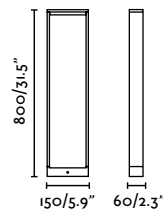

Alp 500

IP54 incl.

74451 ● Dark Grey 179,50€

Material	Body Aluminium Diff Opal PC
Power	7W
Lumen Output	502lm
Light Source	SMD LED 3000K
Class	I
CRI	>80
Voltage (V/Hz)	100V-240V/50-60Hz
Beam angle	180°

Alp 800

IP54 incl.

74452 ● Dark Grey 213,00€

Material	Body Aluminium Diff Opal PC
Power	7W
Lumen Output	520lm
Light Source	SMD LED 3000K
Class	I
CRI	>80
Voltage (V/Hz)	100V-240V/50-60Hz
Beam angle	180°