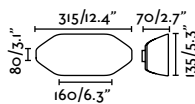

Bu-Oh
Estudi Ribaudí

IP65 incl.

- 71212 ● Dark Grey **159,50€**
- 71215 ● Matt White **156,50€**

Material	Body Aluminium Diff Opal PC
Power	12W
Lumen Output	390lm
Light Source	SMD LED 3000K
Class	I
CRI	>80
Voltage (V/Hz)	100V-240V/50-60Hz

Future
Estudi Ribaudí

IP44 IK08 SEA SIDE SUITABLE

- 71516 ● Matt White **66,70€**
- 71517 ● Dark Grey **66,70€**

Material	Body PC Diff Opal PC
Light Source	1 E27 max. 15W
Bulb incl.	No
Recom. Bulb	17437
Class	II