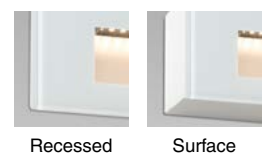

Surface

Dart Box RCT recessed

70281 Black **16,50€**

Material	Body PC

Recessed