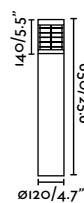

Giza 265

IP54 IK05 incl.

70767 ● Dark Grey 188,20€

Material	Body Aluminium Diff Opal PC
Power	15W
Lumen Output	645lm
Light Source	COB LED 3000K
Class	I
CRI	>80
Voltage (V/Hz)	100V-240V/50-60Hz

Giza 650

IP54 IK05 incl.

70768 ● Dark Grey 237,70€

Material	Body Aluminium Diff Opal PC
Power	15W
Lumen Output	645lm
Light Source	COB LED 3000K
Class	I
CRI	>80
Voltage (V/Hz)	100V-240V/50-60Hz