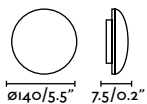

Sun

IP54
incl.

70823 ● Dark Grey 70,90€

Material	Body Aluminium Diff Opal PC
Power	4,4W
Lumen Output	275lm
Light Source	SMD LED 3000K
Class	I
CRI	>80
Voltage (V/Hz)	100V-240V/50-60Hz

Tom 190

IP65 IK10 incl. SEA SIDE SUITABLE

70665 ● Matt White 46,40€
70666 ● Dark Grey 46,40€

Material	Body ABS Diff Opal PC
Power	7W
Lumen Output	400lm
Light Source	SMD LED 3000K
Class	II
CRI	>80
Voltage (V/Hz)	220V-240V/50-60Hz

Tom 220

IP65 IK10 incl. SEA SIDE SUITABLE

70682 ● Dark Grey 63,20€
70683 ● Matt White 63,20€

Material	Body ABS Diff Opal PC
Power	11W
Lumen Output	600lm
Light Source	SMD LED 3000K
Class	II
CRI	>80
Voltage (V/Hz)	220V-240V/50-60Hz