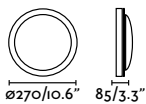

Dakron

IP65 IK10 SEA SIDE SUITABLE

70722 ● Matt White 50,40€

Material	Body ABS
	Diff Opal PC
Light Source	1 E27 max. 15W
Bulb incl.	No
Recom. Bulb	17463
Class	II

Yen

IP54 IK10

70690 ● Grey 66,70€

Material	Body Aluminium
	Diff Opal PC
Light Source	1 E27 max. 15W
Bulb incl.	No
Recom. Bulb	17463
Class	I