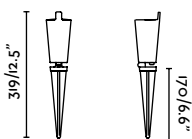

## Bezel

IP65 IK06 incl. CONNECTOR

70248 ● Matt Black 167,50€

<b>Material</b>	Body Aluminium Diff Transparent Glass
<b>Power</b>	8W
<b>Lumen Output</b>	349lm
<b>Light Source</b>	COB LED 2700K
<b>Class</b>	I
<b>CRI</b>	90
<b>Voltage (V/Hz)</b>	220V-240V/50-60Hz
<b>Cable</b>	1.2 MT