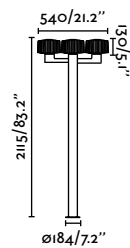

Muffin 2L
Àlex & Manel Lluscà

IP44

74435F2-04 ● Dark Grey + Opal 525,30€

Material	Body Aluminium Diff Opal PMMA
Light Source	2 E27 max. 15W
Bulb incl.	No
Recom. Bulb	17437
Class	I

Muffin 3L
Àlex & Manel Lluscà

IP44

74436F3-04 ● Dark Grey + Opal 606,00€

Material	Body Aluminium Diff Opal PMMA
Light Source	3 E27 max. 15W
Bulb incl.	No
Recom. Bulb	17437
Class	I

Post
148

Beacon
146

Suspended
264

Wall
384