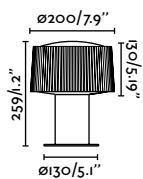

Muffin 259
Àlex & Manel Lluscà

IP44

74433S-04 ● Dark Grey + Opal 104,20€

Material	Body Aluminium
	Diff Opal PMMA
Light Source	1 E27 max. 15W
Bulb incl.	No
Recom. Bulb	17437
Class	I

Mistu 310
Faro Lab

IP44

74433S-02 ● Dark Grey + Opal 90,90€

Material	Body Aluminium
	Diff Opal PMMA
Light Source	1 E27 max. 15W
Bulb incl.	No
Recom. Bulb	17437
Class	I