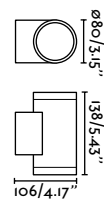

Tond 1L

IP54 IK06 incl.

- 71915 2700K 220lm ● Dark Grey 104,50€
- 71916 3000K 234,9lm ● Dark Grey 104,50€

Material	Body Aluminium
	Diff Transparent Glass
Power	6W
Light Source	COB LED
Class	I
CRI	≥80
Voltage (V/Hz)	220V-240V/50-60Hz
Beam angle	50°

Tond 2L

IP54 IK06 incl.

- 71917 2700K 2x221lm ● Dark Grey 122,20€
- 71918 3000K 422lm ● Dark Grey 122,20€

Material	Body Aluminium
	Diff Transparent Glass
Power	2x6W
Light Source	COB LED
Class	I
CRI	≥80
Voltage (V/Hz)	220V-240V/50-60Hz
Beam angle	50°