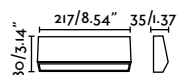

70659

● Dark Grey 52,50€

Material	Body ABS
	Diff Transparent PC
Power	4W
Lumen Output	276lm
Light Source	SMD LED 3000K
Class	II
CRI	>80
Voltage (V/Hz)	220V-240V/50-60Hz