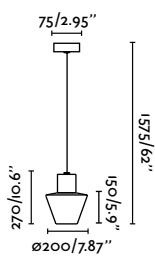

Mistu
Faro Lab

IP44

74427C-02 ● Dark Grey + Opal 88,90€

Material	Body Aluminium
	Diff Opal PMMA
Light Source	1 E27 max. 15W
Bulb incl.	No
Recom. Bulb	17437
Class	I

Moon
Faro Lab

IP44

74427C-01 ● Dark Grey + Opal 103,10€

Material	Body Aluminium
	Diff Opal PMMA
Light Source	1 E27 max. 15W
Bulb incl.	No
Recom. Bulb	17437
Class	I