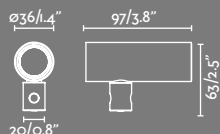

CLAP Projector

IP65 no incl. 355° 360°

Material	Body Aluminium
Power	6W
Light Source	COB LED
Class	III
CRI	>80
Voltage (V/Hz)	24VDC
Cable	2 MT