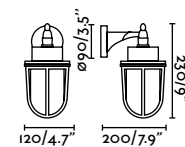

## Nahir

IP44

70992

Brass 167,70€

<b>Material</b>	Body Brass
	Diff Transparent Glass
<b>Light Source</b>	1 E27 max. 15W
<b>Bulb incl.</b>	No
<b>Recom. Bulb</b>	17463
<b>Class</b>	I

outdoor

Surface

Borda 70997