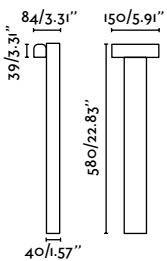

70295

● Black 214,30€

Material	Body Aluminium Diff Prism Glass
Power	8W
Lumen Output	813/870/896lm
Light Source	SMD LED
Dimmable K	2700 - 3000 - 4000K
Class	I
CRI	≥80
Voltage (V/Hz)	220V-240V/50-60Hz

*Choose its color temperature by pressing CCT changeable button during the installation.

Wall
332