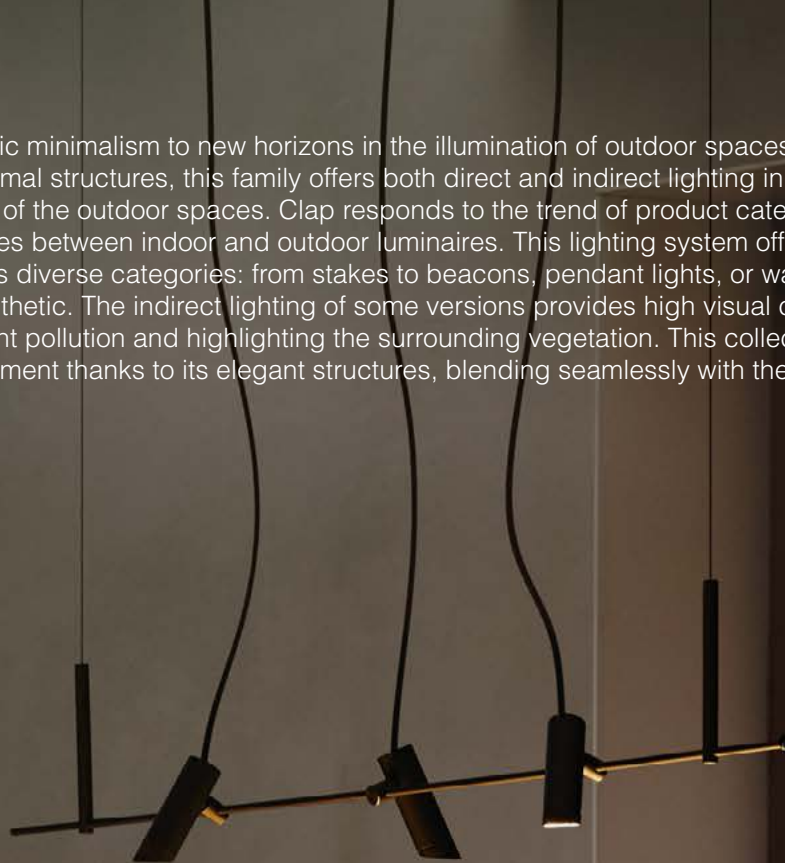

Suspended

Canopy

Visor

24V Power Supply

Conceived to take aesthetic minimalism to new horizons in the illumination of outdoor spaces and gardens. With pure design and minimal structures, this family offers both direct and indirect lighting in its various versions, transforming every corner of the outdoor spaces. Clap responds to the trend of product category hybridization, thus blurring the boundaries between indoor and outdoor luminaires. This lighting system offers great flexibility for project design thanks to its diverse categories: from stakes to beacons, pendant lights, or wall sconces, all with a distinctive and refined aesthetic. The indirect lighting of some versions provides high visual comfort and prevents glare, while eliminating light pollution and highlighting the surrounding vegetation. This collection harmoniously integrates with the environment thanks to its elegant structures, blending seamlessly with the natural landscape.