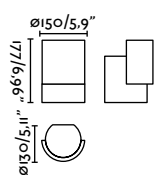

70576 ● Dark Grey 199,80€

Material	Body Aluminium Diff Transparent Glass
Power	16W
Lumen Output	690lm
Light Source	COB LED 3000K
Class	I
CRI	>80
Voltage (V/Hz)	100V-240V/50Hz
Beam angle	36°