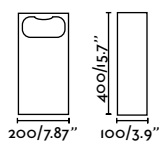

Glint 157 Post Lamp

Faro Lab

IP55 IK06 incl.
SEA SIDE SUITABLE IP68 CONNECTOR

NEW

75636 2700K 68lm ● Concrete 189,00€
75639 3000K 97lm ● Concrete 189,00€

Material	Body Concrete
Power	6,5W
Light Source	SMD LED
Class	II
CRI	≥80
Voltage (V/Hz)	100V-277V/50-60Hz

Glint 400 Beacon

Faro Lab

IP55 IK06 incl.
SEA SIDE SUITABLE IP68 CONNECTOR

NEW

75637 2700K 68lm ● Concrete 292,90€
75640 3000K 97lm ● Concrete 292,90€

Material	Body Concrete
Power	6,5W
Light Source	SMD LED
Class	II
CRI	≥80
Voltage (V/Hz)	100V-277V/50-60Hz

Glint 700 Beacon

Faro Lab

IP55 IK06 incl.
SEA SIDE SUITABLE IP68 CONNECTOR

NEW

75638 2700K 68lm ● Concrete 367,00€
75641 3000K 97lm ● Concrete 367,00€

Material	Body Concrete
Power	6,5W
Light Source	SMD LED
Class	II
CRI	≥80
Voltage (V/Hz)	100V-277V/50-60Hz