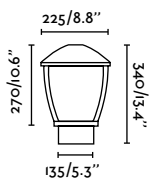

Wilma 270

IP44

Material	Body Aluminium Diff Opal PC
Light Source	1 E27 max. 15W
Bulb incl.	No
Recom. Bulb	17463
Class	I

Wilma 340

IP44

Material	Body Aluminium Diff Opal PC
Light Source	1 E27 max. 15W
Bulb incl.	No
Recom. Bulb	17463
Class	I

Wilma 820

IP44

75003 ● Dark Grey 274,10€

Material	Body Aluminium Diff Opal PC
Light Source	1 E27 max. 15W
Bulb incl.	No
Recom. Bulb	17463
Class	I

Wall
380