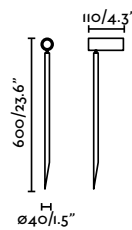

Seth 280

IP44 IK06 incl.

70227 ● Matt Black 89,60€

Material	Body Aluminium
	Diff Transparent PMMA
Power	6W
Lumen Output	375lm
Light Source	SMD LED 2700K
Class	II
CRI	>80
Voltage (V/Hz)	100V-240V/50-60Hz
Beam angle	40°
Cable	2 MT

Seth 600

IP44 IK06 incl.

70226 ● Matt Black 99,60€

Material	Body Aluminium
	Diff Transparent PMMA
Power	6W
Lumen Output	375lm
Light Source	SMD LED 2700K
Class	II
CRI	>80
Voltage (V/Hz)	100V-240V/50-60Hz
Beam angle	40°
Cable	2 MT