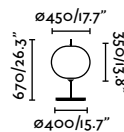

Saigon 2100 R45
Nahtrang

IP65/44

71569-04 ● Dark Grey + White 401,90€

Saigon 1300 R45
Nahtrang

IP65/44

71575-04 ● Dark Grey + White 389,60€

Saigon 670 R45
Nahtrang

IP65/44

71576-04 ● Dark Grey + White 359,80€

Material	Body Aluminium
	Diff Opal PEMD
	Shade PEMD
Light Source	1 E27 max. 15W
Bulb incl.	No
Recom. Bulb	17463
Class	II
Cable	2 MT

Material	Body Aluminium
	Diff Opal PEMD
	Shade PEMD
Light Source	1 E27 max. 15W
Bulb incl.	No
Recom. Bulb	17463
Class	II
Cable	2 MT

Material	Body Aluminium
	Diff Opal PEMD
	Shade PEMD
Light Source	1 E27 max. 15W
Bulb incl.	No
Recom. Bulb	17463
Class	II
Cable	2 MT

Spike
244

Suspended
260

Portable
262