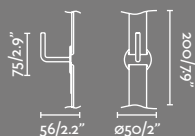

# CLAP

*Tree fixing accessory*

Example: 75702-223 + 75703-2  
Clap projector black 2700K 38° + tree fixing

Example: 75702-223 + 75703-2 + 75714-2  
Clap projector black 2700K 38° + tree fixing + visor

*Tree fixing* \*use with 1 projector max.