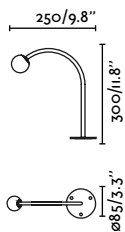

Cuca 300
Faro Lab

IP65 IK06

NEW

75582 NEW
Driver incl. ● Black 167,50€

Class II
Voltage (V/Hz) 220V-240V/50-60Hz

75580 NEW
Driver not incl.* ● Black 124,40€

Class III
Voltage (V/Hz) 24VDC

*Drivers info pag. 464

Material	Body Stainless Steel
	Diff Opal Glass
Power	3W
Lumen Output	154lm
Light Source	COB LED 2700K
CRI	>90
Cable	0.5 MT

Cuca 650
Faro Lab

IP65 IK06

NEW

75567
Driver incl. ● Black 210,40€

Class II
Voltage (V/Hz) 220V-240V/50-60Hz

75558
Driver not incl.* ● Black 166,20€

Class III
Voltage (V/Hz) 24VDC

*Drivers info pag. 464

Material	Body Stainless Steel
	Diff Opal Glass
Power	3W
Lumen Output	154lm
Light Source	COB LED 2700K
CRI	>90
Cable	0.5 MT

Cuca 1193
Faro Lab

IP65 IK06

NEW

75568
Driver incl. ● Black 232,10€

Class II
Voltage (V/Hz) 220V-240V/50-60Hz

75559
Driver not incl.* ● Black 188,20€

Class III
Voltage (V/Hz) 24VDC

*Drivers info pag. 464

Material	Body Stainless Steel
	Diff Opal Glass
Power	3W
Lumen Output	154lm
Light Source	COB LED 2700K
CRI	>90
Cable	0.5 MT