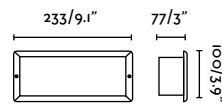

- 72092 ● Dark Grey 50,10€
- 72093 ● Matt White 49,10€

Material	Body Aluminium Diff Opal PC
Power	5W
Lumen Output	89lm
Light Source	SMD LED 3000K
Class	I
CRI	>80
Voltage (V/Hz)	100V-240V/50-60Hz
Cut out (mm)	230x89