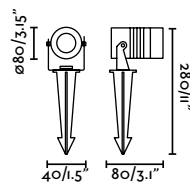

Sobek

IP65 IK06 incl.

70151 ● Dark Grey 138,30€

Material	Body Aluminium Diff Transparent Glass
Power	7W
Lumen Output	550lm
Light Source	COB LED 3000K
Class	I
CRI	>80
Voltage (V/Hz)	100V-240V/50-60Hz
Beam angle	50°
Cable	2 MT

Balder

IP67 incl.

70469 ● Matt Black 117,80€

Material	Body Aluminium Diff Transparent Glass
Power	3W
Lumen Output	212lm
Light Source	SMD LED 3000K
Class	I
CRI	>80
Voltage (V/Hz)	100V-240V/50-60Hz
Beam angle	36°
Cable	2 MT