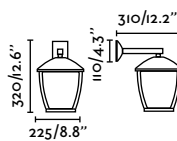

75000

● Dark Grey + Opal 175,10€

Material	Body Aluminium
	Diff Opal PC
Light Source	1 E27 max. 15W
Bulb incl.	No
Recom. Bulb	17463
Class	I

Post
142

Beacon
142