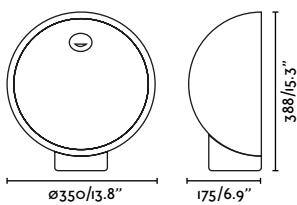

- 75563 ● Concrete 306,50€
- 75564 ● Beige 306,50€

Material	Body Concrete
Power	6W
Lumen Output	214lm
Light Source	SMD LED 2700K
Class	II
CRI	>80
Voltage (V/Hz)	220V-240V/50-60Hz