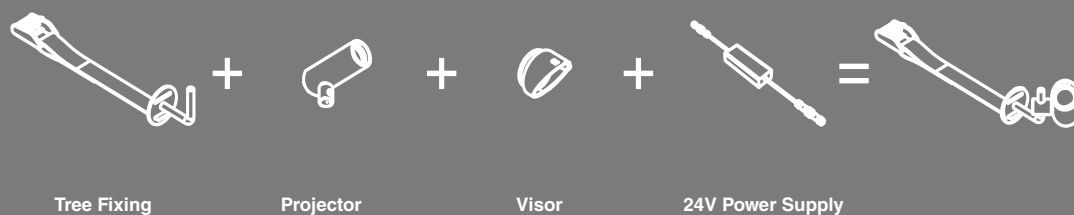

CLAP Projector

IP65 no incl. 355° 360°

Material	Body Aluminium
Power	6W
Light Source	COB LED
Class	III
CRI	>80
Voltage (V/Hz)	24VDC
Cable	2 MT

Family	Finish	Color T°	Beam Angle
75702- Clap Projector	2 Black	2 2700K	1 15°
	3 White	3 3000K	2 24°
			3 38°

15° COB LED 6W CRI>80
481lm 2700K
COB LED 6W CRI>80
496lm 3000K

24° COB LED 6W CRI>80
553lm 2700K
COB LED 6W CRI>80
570lm 3000K

38° COB LED 6W CRI>80
508lm 2700K
COB LED 6W CRI>80
524lm 3000K

Visor Accessory

75714-2 ● Black 5,40€

Optional drivers *Remote drivers

24VDC	6W	220/240V	1-30 units	on/off	IP20	98324099	32,20€
			1-30 units	on/off	IP67	98324100	70,60€