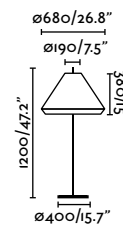

Spike
242

Suspended
254

Portable
258