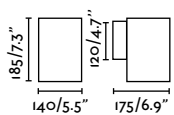

Thon 1L

IP55 IK06 incl.

70283 ● Dark Grey 270,50€

Material	Body Aluminium Diff Opal Glass
Power	15W
Lumen Output	825lm
Light Source	COB LED 3000K
Class	I
CRI	>80
Voltage (V/Hz)	220V-240V/50-60Hz
Beam angle	18°

Thon 2L

IP55 IK06 incl.

70284 ● Dark Grey 319,20€

Material	Body Aluminium Diff Opal Glass
Power	2x15W
Lumen Output	2x859lm
Light Source	COB LED 3000K
Class	I
CRI	>80
Voltage (V/Hz)	220V-240V/50-60Hz
Beam angle	18°