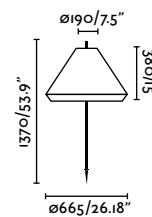

Saigon C70
Nahtrang

IP65/44

- 71575P-09 Dark Grey + Beige **663,90€**
- 71575P-11 Dark Grey + Green **663,90€**
- 71575P-13 Dark Grey + Ochre **663,90€**

Material	Body Aluminium
	Diff Opal PEMD
	Shade PP
Light Source	1 E27 max. 15W
Bulb incl.	No
Recom. Bulb	17463
Class	II
Cable	2 MT

Saigon W70
Nahtrang

IP65/44

- 71575P-07 Dark Grey + Brown **567,70€**

Material	Body Aluminium
	Diff Opal PEMD
	Shade Synthetic Wicker
Light Source	1 E27 max. 15W
Bulb incl.	No
Recom. Bulb	17463
Class	II
Cable	2 MT

Saigon T70
Nahtrang

IP65/44

- 71575P-05 Dark Grey + Cream **426,70€**
- 71575P-06 Dark Grey + Brown **426,80€**

Material	Body Aluminium
	Diff Opal PEMD
	Shade Textilene
Light Source	1 E27 max. 15W
Bulb incl.	No
Recom. Bulb	17463
Class	II
Cable	2 MT