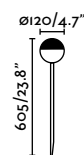

Leaf
Estudi Ribaudí

IP44 IK10 SEA SIDE SUITABLE

70233 Grey 94,00€

Material	Body Recycled ABS
	Diff Opal PC
Light Source	1 GU10 max. 8W
Bulb incl.	No
Recom. Bulb	17324
Class	II
Cable	0.5 MT

Piccola
Faro Lab

IP65 IK08 incl.

70245 Matt Black 176,40€
70246 Matt White 176,40€

Material	Body Aluminium
	Diff Opal PMMA
Power	6W
Lumen Output	360lm
Light Source	SMD LED 2700K
Class	I
CRI	>80
Voltage (V/Hz)	100V-240V/50-60Hz
Cable	1.5 MT