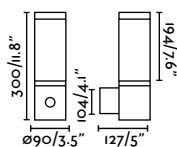

Orwell Camera

IP54 incl. DIM DIM

75701 ● Dark Grey + Opal 358,60€

Material	Body Aluminium Diff Opal PC
Power	13W
Lumen Output	480lm
Light Source	SMD LED
Dimmable W	4/95-13/480
Dimmable K	3000 - 6500K
Class	I
CRI	>80
Voltage (V/Hz)	220V-240V/50-60Hz

Kila

IP65

71743 ● Dark Grey + Transparent 143,00€

71744 ● Dark Grey + Smoked 160,90€

71745 ● Dark Grey + Amber 160,90€

Material	Body Aluminium Diff Transparent Glass
Light Source	1 E27 max. 15W
Bulb incl.	No
Recom. Bulb	17463
Class	I