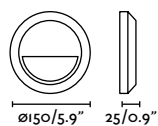

70501

● Matt White 108,30€

70508

● Dark Grey 108,30€

Material	Body Aluminium
	Diff Transparent PC
Power	9W
Lumen Output	590lm
Light Source	SMD LED 3000K
Class	I
CRI	>80
Voltage (V/Hz)	220V-240V/50-60Hz