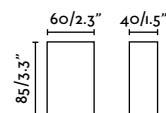

70566N ● Dark Grey 80,10€
70567N ● Matt White 83,00€

Material	Body Aluminium Diff Transparent Glass
Power	4W
Lumen Output	130lm
Light Source	SMD LED 3000K
Class	I
CRI	>80
Voltage (V/Hz)	100V-240V/50-60Hz
Beam angle	120°