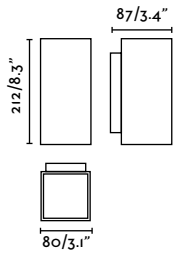

Kov SQ 2L

IP65 IK05 incl. SEA SIDE SUITABLE

Material	Body Aluminium
Power	2x6W
Light Source	COB LED
Class	I
CRI	>80
Voltage (V/Hz)	220V-240V/50-60Hz

Family	Finish	Color T°	Beam Angle
71793- Kov Squared 2 lights	1 White 2 Black	2 2700K	1 14°/14°
		3 3000K	2 14°/22°
			3 22°/22°
			4 22°/30°
			5 30°/30°
			6 30°/14°

*NOTE: You can choose the same or different beam angle for each product side

  14°	COB LED 2x6W CRI>80 1259lm 2700K	 22°	COB LED 2x6W CRI>80 1304lm 2700K	 30°	COB LED 2x6W CRI>80 1387lm 2700K
	COB LED 2x6W CRI>80 1291lm 3000K		COB LED 2x6W CRI>80 1386lm 3000K		COB LED 2x6W CRI>80 1474lm 3000K