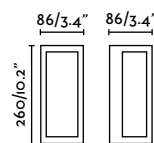

Pomo

IP65 IK06

71306 ● Dark Grey 103,10€

Material	Body Aluminium
	Diff Transparent Glass
Light Source	2 E27 max. 15W
Bulb incl.	No
Recom. Bulb	17426
Class	I

Pivot

IP65 IK06 incl.

71305 ● Dark Grey 119,90€

Material	Body Aluminium
	Diff Opal Glass
Power	10W
Lumen Output	500lm
Light Source	SMD LED 3000K
Class	I
CRI	>80
Voltage (V/Hz)	100V-240V/50-60Hz