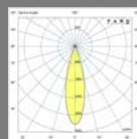

24° COB LED 6W CRI>80
553lm 2700K
COB LED 6W CRI>80
570lm 3000K