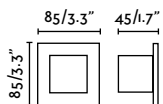

70135 ● Satin Nickel **35,70€**

Material	Body Stainless Steel 304
	Diff Opal PC
Power	1W
Lumen Output	113lm
Light Source	SMD LED 3000K
Class	II
CRI	>80
Voltage (V/Hz)	220V-240V/50-60Hz
Cut out (mm)	92x92