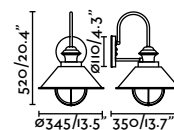

71129 ● Rust Brown 128,50€

Material	Body Steel
	Diff Transparent Glass
Light Source	1 E27 max. 15W
Bulb incl.	No
Recom. Bulb	17463
Class	I

Pole
170

Suspended
266