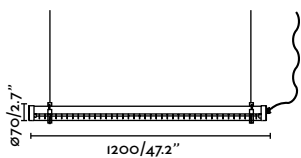

75758-01 ● Black 319,00€

Material	Body Aluminium
	Diff Transparent PC
Power	36W
Lumen Output	1575lm
Light Source	SMD LED 2700K
Class	I
CRI	>90
Voltage (V/Hz)	220V-240V/50-60Hz
Beam angle	80x130°
Cable	3 MT