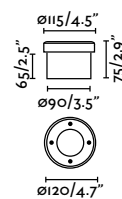

71495

● Satin Stainless 72,00€

Material	Body Stainless Steel Diff Opal Glass
Light Source	1 GX53 max. 6W
Bulb incl.	Yes
Class	I
Cut out (mm)	ø90
Resistance (Kg)	2000