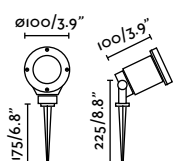

Tono

IP44

73150 ● Matt Black 51,00€

Material	Body Aluminium
	Diff Transparent Glass
Light Source	1 GU10 max. 8W
Bulb incl.	No
Recom. Bulb	17334
Class	I
Cable	2 MT

Garten Lampholder

IP54/44

73111 ● Matt Black 29,50€

Material	Body ABS
Light Source	1 E27 max. 15W
Bulb incl.	No
Recom. Bulb	17400
Class	II
Cable	2.5 MT

Garten plug

IP44

73100 ● Matt Black 45,60€

Material	Body ABS
Light Source	max. 3500W
Bulb incl.	Yes
Class	I
Cable	2.5 MT