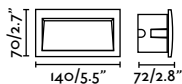

70147

● Dark Grey 73,10€

Material	Body Aluminium Diff Opal PC
Power	3W
Lumen Output	90lm
Light Source	SMD LED 3000K
Class	I
CRI	>80
Voltage (V/Hz)	100V-240V/50-60Hz
Beam angle	70°
Cut out (mm)	125x58