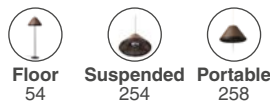

Saigon C70
Nahtrang

IP65/44

- 71575P-09 Dark Grey + Beige **663,90€**
- 71575P-11 Dark Grey + Green **663,90€**
- 71575P-13 Dark Grey + Ochre **663,90€**

Material	Body Aluminium
	Diff Opal PEMD
	Shade PP
Light Source	1 E27 max. 15W
Bulb incl.	No
Recom. Bulb	17463
Class	II
Cable	2 MT

Saigon W70
Nahtrang

IP65/44

- 71575P-07 Dark Grey + Brown **567,70€**

Material	Body Aluminium
	Diff Opal PEMD
	Shade Synthetic Wicker
Light Source	1 E27 max. 15W
Bulb incl.	No
Recom. Bulb	17463
Class	II
Cable	2 MT

Saigon T70
Nahtrang

IP65/44

- 71575P-05 Dark Grey + Cream **426,70€**
- 71575P-06 Dark Grey + Brown **426,80€**

Material	Body Aluminium
	Diff Opal PEMD
	Shade Textilene
Light Source	1 E27 max. 15W
Bulb incl.	No
Recom. Bulb	17463
Class	II
Cable	2 MT