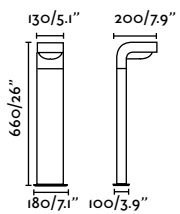

Klamp
Àlex & Manel Lluscà

IP44

74411 ● Dark Grey 196,00€

Material	Body Aluminium Diff Opal PC
Light Source	1 E27 max. 15W
Bulb incl.	No
Recom. Bulb	17463
Class	I

Soleil

IP54

IK07

70785 ● Dark Grey 199,90€

Material	Body Aluminium Diff Opal PMMA
Power	2W
Lumen Output	157lm
Light Source	SMD LED 3000K
Class	III
CRI	>80
	7 Charge Max. 3h Worktime