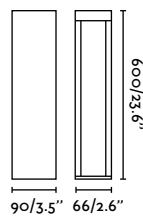

outdoor

Floor

**Balic Beacon**  
Yembarastudio

IP65 IK06 incl. DIM

2700K

3000K

4000K

70295