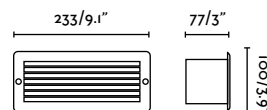

- 71480 Matt White 20,90€
- 71481 Matt Black 20,90€

Material	Body Aluminium
	Diff Opal Glass
Light Source	1 E27 max. 15W
Bulb incl.	No
Recom. Bulb	17463
Class	I
Cut out (mm)	230x89

Esca/Liso box	
71482	9,20€

Material	Body PVC