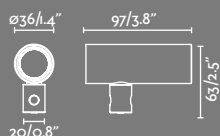

CLAP Projector

IP65 no incl. 355° 360°

Material	Body Aluminium
Power	6W
Light Source	COB LED
Class	III
CRI	>80
Voltage (V/Hz)	24VDC
Cable	2 MT