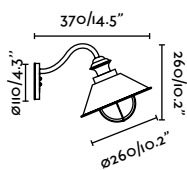

71129 ● Rust Brown 128,50€

Material	Body Steel
	Diff Transparent Glass
Light Source	1 E27 max. 15W
Bulb incl.	No
Recom. Bulb	17463
Class	I

Pole
170

Suspended
266