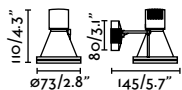

Project 73
Àlex & Manel Llusçà

- 71383 ● Grey 67,00€
- 71390 ● Dark Grey 67,10€

Material	Body Aluminium
	Diff Transparent Glass
Light Source	1 GU10 max. 5W
Bulb incl.	No
Recom. Bulb	17334
Class	I

Project 165
Àlex & Manel Llusçà

- 71389 ● Dark Grey 138,90€

Material	Body Aluminium
	Diff Transparent Glass
Light Source	1 E27 max. 15W
Bulb incl.	No
Recom. Bulb	17398
Class	I

Alfa
Àlex & Manel Llusçà

- 70025 ● Dark Grey 174,80€

Material	Body Aluminium
	Diff Transparent Glass
Power	13W
Lumen Output	845lm
Light Source	COB LED 3000K
Class	I
CRI	>80
Voltage (V/Hz)	100V-240V/50-60Hz
Beam angle	80°