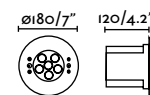

70443 ● Satin Stainless 190,40€

70444 ● Satin Stainless 273,60€

70455 ● Satin Stainless 399,00€

Material	Body Stainless Steel 316L Diff Transparent Glass
Power	3W
Lumen Output	196lm
Light Source	SMD LED 4000K
Class	III
CRI	>80
Voltage (V/Hz)	24VDC
Beam angle	30°
Cut out (mm)	ø234
Recom. Driver	98324026

*Drivers info pag. 464

Material	Body Stainless Steel 316L Diff Transparent Glass
Power	5W
Lumen Output	348lm
Light Source	SMD LED 4000K
Class	III
CRI	>80
Voltage (V/Hz)	24VDC
Beam angle	30°
Cut out (mm)	ø230
Recom. Driver	98324026

*Drivers info pag. 464

Material	Body Stainless Steel 316L + ABS Diff Transparent Glass
Power	18W
Lumen Output	600lm
Light Source	SMD LED 4000K
Class	III
CRI	85
Voltage (V/Hz)	24VDC
Beam angle	25°
Cut out (mm)	ø156
Recom. Driver	98324020U

*Drivers info pag. 464