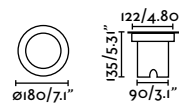

outdoor

Recessed

Geiser 70303