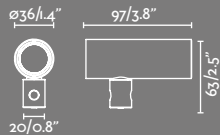

CLAP Projector

IP65 no incl. 355° 360°

Material	Body Aluminium
Power	6W
Light Source	COB LED
Class	III
CRI	>80
Voltage (V/Hz)	24VDC
Cable	2 MT