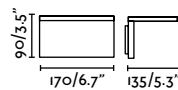

74419 ● Dark Grey 140,20€

Material	Body Aluminium
	Diff Opal PC
Power	6W
Lumen Output	450lm
Light Source	SMD LED 3000K
Class	I
CRI	>80
Voltage (V/Hz)	100V-240V/50-60Hz
Beam angle	95°