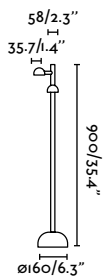

Brot 900 Beacon
Yembarastudio

IP65 incl.

reddot winner 2021

71253 ● Black 274,80€

Material	Body Aluminium Diff Opal Glass
Power	2x6W
Lumen Output	2x290lm
Light Source	SMD LED 2700K
Class	I
CRI	>80
Voltage (V/Hz)	100V-240V/50-60Hz
Beam angle	80°

Brot 1800 Beacon
Yembarastudio

IP65 incl.

reddot winner 2021

71254 ● Black 442,60€

Material	Body Aluminium Diff Opal Glass
Power	3x6W
Lumen Output	3x290lm
Light Source	SMD LED 2700K
Class	I
CRI	>80
Voltage (V/Hz)	100V-240V/50-60Hz
Beam angle	80°