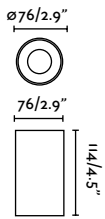

Puk 76

IP65 IK06 incl. SEA SIDE SUITABLE

Material	Body Aluminium
	Diff Transparent Glass
Power	7W
Light Source	COB LED
Class	I
CRI	>80
Voltage (V/Hz)	220V-240V/50-60Hz

Family	Finish	Color T°	Beam Angle
75305- Puk Ceiling ø76 7W	1 White	2 2700K	1 15°
	2 Black	3 3000K	2 30°
			3 50°

COB LED 7W CRI>80 644lm 2700K		COB LED 7W CRI>80 729lm 2700K		COB LED 7W CRI>80 742lm 2700K	
15° COB LED 7W CRI>80 685lm 3000K		30° COB LED 7W CRI>80 729lm 3000K		50° COB LED 7W CRI>80 742lm 3000K