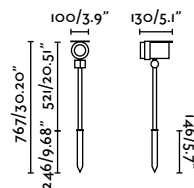

Foc 210 Spike

IP65 incl.

70158 ● Dark Grey 165,80€

Material	Body Aluminium
	Diff Transparent Glass
Power	16W
Lumen Output	800lm
Light Source	COB LED 3000K
Class	I
CRI	>80
Voltage (V/Hz)	220V-240V/50Hz
Beam angle	36°
Cable	0.5 MT

Foc 520 Spike

IP65 incl.

70159 ● Dark Grey 177,00€

Material	Body Aluminium
	Diff Transparent Glass
Power	16W
Lumen Output	800lm
Light Source	COB LED 3000K
Class	I
CRI	>80
Voltage (V/Hz)	220V-240V/50Hz
Beam angle	36°
Cable	0.5 MT

Wall
206