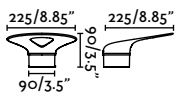

Lotus
Estudi Ribaudí

IP65 IK08 incl.

- 71222 ● Matt White 167,80€
- 71223 ● Dark Grey 167,80€

Material	Body Aluminium Diff Opal PC
Power	18W
Lumen Output	1700lm
Light Source	SMD LED 3000K
Class	I
CRI	>80
Voltage (V/Hz)	100V-240V/50-60Hz

View
Estudi Ribaudí

IP54 SEA SIDE SUITABLE

- 71519 ● Dark Grey 66,60€

Material	Body ABS + PC Diff Opal PP
Light Source	1 E27 max. 15W
Bulb incl.	No
Recom. Bulb	17463
Class	II