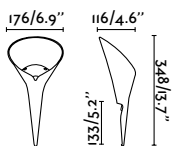

Leaf
Estudi Ribaudí

IP44 IK10 SEA SIDE SUITABLE

70233 Grey 94,00€

Material	Body Recycled ABS
	Diff Opal PC
Light Source	1 GU10 max. 8W
Bulb incl.	No
Recom. Bulb	17324
Class	II
Cable	0.5 MT

Piccola
Faro Lab

IP65 IK08 incl.

70245 Matt Black 176,40€
70246 Matt White 176,40€

Material	Body Aluminium
	Diff Opal PMMA
Power	6W
Lumen Output	360lm
Light Source	SMD LED 2700K
Class	I
CRI	>80
Voltage (V/Hz)	100V-240V/50-60Hz
Cable	1.5 MT