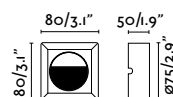

70402 ● Dark Grey 39,30€

Material	Body Aluminium
	Diff Transparent PC
Power	1W
Lumen Output	18lm
Light Source	SMD LED 4000K
Class	II
CRI	>80
Voltage (V/Hz)	220V-240V/50-60Hz
Beam angle	45°
Cut out (mm)	ø76