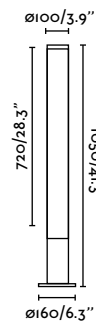

75546 ● Dark Grey 303,20€

Material	Body Aluminium
	Diff Translucent PC
Power	28W
Lumen Output	3036lm
Light Source	SMD LED 3000K
Class	I
CRI	90
Voltage (V/Hz)	220V-240V/50-60Hz
Beam angle	280°

Pole
160