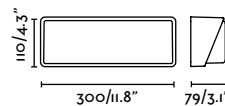

Mask
Lucid Product Design

IP65 IK06 incl. SEA SIDE SUITABLE

71279 ● Dark Grey 253,00€

Material	Body Aluminium Diff Opal Glass
Power	15W
Lumen Output	550lm
Light Source	SMD LED 3000K
Class	I
CRI	>80
Voltage (V/Hz)	100V-240V/50-60Hz

Half
Nahtrang

IP65 incl.

71537 ● Dark Grey 159,10€

Material	Body Aluminium Diff Opal Glass
Power	20W
Lumen Output	1350lm
Light Source	SMD LED 3000K
Class	I
CRI	>80
Voltage (V/Hz)	220V-240V/50-60Hz