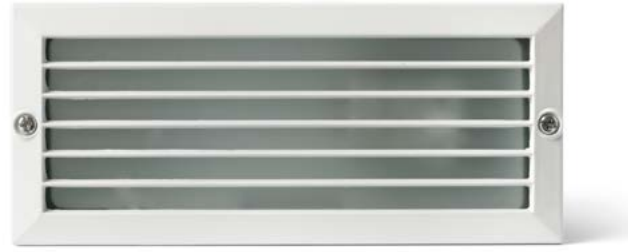

Esca

IP44 no incl.

- 71480 Matt White 20,90€
- 71481 Matt Black 20,90€

Material	Body Aluminium
	Diff Opal Glass
Light Source	1 E27 max. 15W
Bulb incl.	No
Recom. Bulb	17463
Class	I
Cut out (mm)	230x89

Esca/Liso box	
71482	9,20€

Material	Body PVC