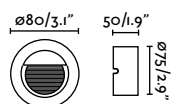

70403 ● Dark Grey 39,30€

Material	Body Aluminium
	Diff Transparent PC
Power	1W
Lumen Output	18lm
Light Source	SMD LED 4000K
Class	II
CRI	>80
Voltage (V/Hz)	220V-240V/50-60Hz
Beam angle	45°
Cut out (mm)	ø76