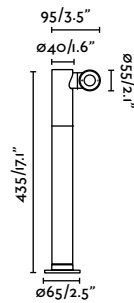

70783 ● Dark Grey 139,30€

Material	Body Aluminium
	Diff Opal Glass
Power	6W
Lumen Output	470lm
Light Source	COB LED 3000K
Class	I
CRI	>80
Voltage (V/Hz)	220V-240V/50-60Hz
Beam angle	30°

Spike
224