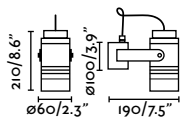

Lit

IP54 IK06 45°

70260 ● Dark Grey 77,20€

Material	Body Aluminium
	Diff Transparent Glass
Light Source	1 GU10 max. 8W
Bulb incl.	No
Recom. Bulb	17333
Class	I

Foc 150

IP65 incl. 45°

70156 ● Dark Grey 166,20€

Material	Body Aluminium
	Diff Transparent Glass
Power	16W
Lumen Output	1105lm
Light Source	COB LED 3000K
Class	I
CRI	>80
Voltage (V/Hz)	220V-240V/50-60Hz
Beam angle	36°

Foc 580

IP65 incl. 0° 45° 45°

70157 ● Dark Grey 177,00€

Material	Body Aluminium
	Diff Transparent Glass
Power	16W
Lumen Output	800lm
Light Source	COB LED 3000K
Class	I
CRI	>80
Voltage (V/Hz)	220V-240V/50-60Hz
Beam angle	36°