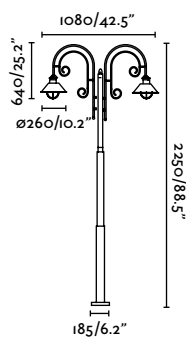

Material	Body Steel
	Diff Transparent Glass
Light Source	3 E27 max. 15W
Bulb incl.	No
Recom. Bulb	17463
Class	I

Suspended
266

Wall
388