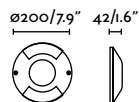

Loth 1L

IP67 IK10 incl.

70285 ● Matt Black 119,80€

Material	Body Aluminium
	Diff Opal PC
Power	6W
Lumen Output	210lm
Light Source	COB LED 3000K
Class	I
CRI	>80
Voltage (V/Hz)	220V-240V/50-60Hz
Resistance (Kg)	2000

Loth 2L

IP67 IK10 incl.

70286 ● Matt Black 130,70€

Material	Body Aluminium
	Diff Opal PC
Power	11,5W
Lumen Output	406lm
Light Source	COB LED 3000K
Class	I
CRI	>80
Voltage (V/Hz)	220V-240V/50-60Hz
Resistance (Kg)	2000

Loth 4L

IP67 IK10 incl.

70287 ● Matt Black 147,10€

Material	Body Aluminium
	Diff Opal PC
Power	13,5W
Lumen Output	472lm
Light Source	COB LED 3000K
Class	I
CRI	>80
Voltage (V/Hz)	220V-240V/50-60Hz
Resistance (Kg)	2000