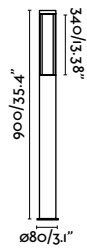

Logar 650

IP54 IK10 incl.

75605 ● Dark Grey 183,60€

Material	Body Aluminium Diff Opal PMMA
Power	12W
Lumen Output	515lm
Light Source	SMD LED 3000K
Class	I
CRI	>80
Voltage (V/Hz)	100V-240V/50-60Hz

Logar 900

IP54 IK10 incl.

75606 ● Dark Grey 275,80€

Material	Body Aluminium Diff Opal PMMA
Power	23W
Lumen Output	1340lm
Light Source	SMD LED 3000K
Class	I
CRI	>80
Voltage (V/Hz)	100V-240V/50-60Hz