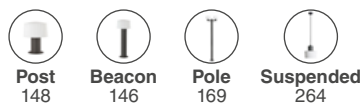

74432A-04 ● Dark Grey + Opal 102,90€

Material	Body Aluminium
	Diff Opal PMMA
Light Source	1 E27 max. 15W
Bulb incl.	No
Recom. Bulb	17437
Class	I