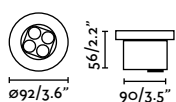

Recessed box

71703 ● Black 35,70€

Material **Body ABS**

Cut out 175x195

Material	Body Aluminium + ABS
	Diff Transparent Glass
Power	25W
Light Source	SMD LED 3000K
Class	III
CRI	≥90
Voltage (V/Hz)	24VDC
Cut out (mm)	250x235
Recom. Driver	98324030

*Drivers info pag. 464