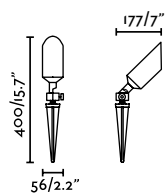

Andy

IP65

Material	Body Steel
	Diff Transparent PC
Light Source	1 GU10 max. 5W
Bulb incl.	No
Recom. Bulb	17334
Class	I
Cable	2 MT

Plom

IP64

IK06

incl. 90

70913 ● Dark Grey 144,20€

Material	Body Aluminium
	Diff Transparent PMMA
Power	8,5W
Lumen Output	635lm
Light Source	COB LED 3000K
Class	I
CRI	>80
Voltage (V/Hz)	100V-240V/50-60Hz
Beam angle	18-45°
Cable	0.3 MT

Wall
208

Zoom 18° to 45°