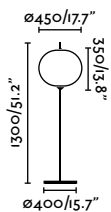

Saigon 2100 R45
Nahtrang

IP65/44

71569-04 ● Dark Grey + White 401,90€

Saigon 1300 R45
Nahtrang

IP65/44

71575-04 ● Dark Grey + White 389,60€

Saigon 670 R45
Nahtrang

IP65/44

71576-04 ● Dark Grey + White 359,80€

Material	Body Aluminium
	Diff Opal PEMD
	Shade PEMD
Light Source	1 E27 max. 15W
Bulb incl.	No
Recom. Bulb	17463
Class	II
Cable	2 MT

Material	Body Aluminium
	Diff Opal PEMD
	Shade PEMD
Light Source	1 E27 max. 15W
Bulb incl.	No
Recom. Bulb	17463
Class	II
Cable	2 MT

Material	Body Aluminium
	Diff Opal PEMD
	Shade PEMD
Light Source	1 E27 max. 15W
Bulb incl.	No
Recom. Bulb	17463
Class	II
Cable	2 MT

Spike
244

Suspended
260

Portable
262