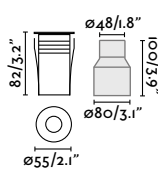

outdoor

Recessed

Curtis follows the same minimalist line as Crosby, but with an asymmetrical optic for illuminating details in a vertical plane or for generating striking effects on walls.

Curtis Assym 70462N