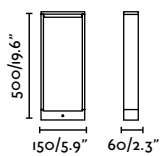

Alp 500

IP54 incl.

74451 ● Dark Grey 179,50€

Material	Body Aluminium Diff Opal PC
Power	7W
Lumen Output	502lm
Light Source	SMD LED 3000K
Class	I
CRI	>80
Voltage (V/Hz)	100V-240V/50-60Hz
Beam angle	180°

Alp 800

IP54 incl.

74452 ● Dark Grey 213,00€

Material	Body Aluminium Diff Opal PC
Power	7W
Lumen Output	520lm
Light Source	SMD LED 3000K
Class	I
CRI	>80
Voltage (V/Hz)	100V-240V/50-60Hz
Beam angle	180°