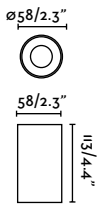

Puk 58

IP65 IK06 incl. SEA SIDE SUITABLE

Material	Body Aluminium
	Diff Transparent Glass
Power	4,5W
Light Source	COB LED
Class	I
CRI	>80
Voltage (V/Hz)	220V-240V/50-60Hz

Family	Finish	Color T°	Beam Angle
75304- Puk Ceiling ø58 4.5W	1 White	2 2700K	1 15°
	2 Black	3 3000K	2 30°
			3 50°

15° COB LED 4,5W CRI>80 354lm 2700K
COB LED 4,5W CRI>80 377lm 3000K

30° COB LED 4,5W CRI>80 406lm 2700K
COB LED 4,5W CRI>80 432lm 3000K

50° COB LED 4,5W CRI>80 417lm 2700K
COB LED 4,5W CRI>80 444lm 3000K