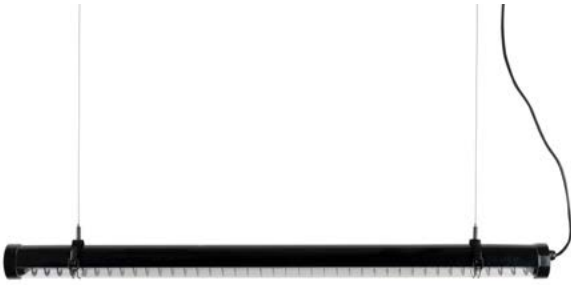

Scuba Louver 1200

IP65 IK10 incl.

75758-01 ● Black 319,00€

Material	Body Aluminium
	Diff Transparent PC
Power	36W
Lumen Output	1575lm
Light Source	SMD LED 2700K
Class	I
CRI	>90
Voltage (V/Hz)	220V-240V/50-60Hz
Beam angle	80x130°
Cable	3 MT