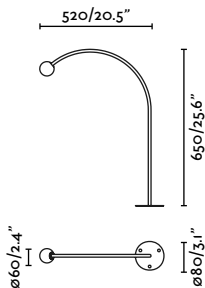

<b>Material</b>	<b>Body</b> Stainless Steel
	Diff Opal Glass
<b>Power</b>	3W
<b>Lumen Output</b>	154lm
<b>Light Source</b>	COB LED 2700K
<b>CRI</b>	>90
<b>Cable</b>	0.5 MT

outdoor

Floor

**Lily 300**  
Faro Lab