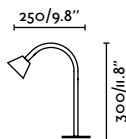

Lily 300
Faro Lab

IP65 IK06

NEW

75620-3
Driver incl. ● Black **168,80€**

Class II
Voltage (V/Hz) 220V-240V/50-60Hz

75620 NEW
Driver not incl.* ● Black **125,70€**

Class III
Voltage (V/Hz) 24VDC

*Drivers info pag. 464

Material	Body Stainless Steel
	Diff Transparent Glass
Power	3W
Lumen Output	154lm
Light Source	COB LED 2700K
CRI	>90
Cable	0.5 MT

Lily 650
Faro Lab

IP65 IK06

NEW

75621-3 NEW
Driver incl. ● Black **211,80€**

Class II
Voltage (V/Hz) 220V-240V/50-60Hz

75621 NEW
Driver not incl.* ● Black **168,80€**

Class III
Voltage (V/Hz) 24VDC

*Drivers info pag. 464

Material	Body Stainless Steel
	Diff Transparent Glass
Power	3W
Lumen Output	154lm
Light Source	COB LED 2700K
CRI	>90
Cable	0.5 MT

Lily 1190
Faro Lab

IP65 IK06

NEW

75622-3 NEW
Driver incl. ● Black **240,50€**

Class II
Voltage (V/Hz) 220V-240V/50-60Hz

75622 NEW
Driver not incl.* ● Black **197,50€**

Class III
Voltage (V/Hz) 24VDC

*Drivers info pag. 464

Material	Body Stainless Steel
	Diff Transparent Glass
Power	3W
Lumen Output	154lm
Light Source	COB LED 2700K
CRI	>90
Cable	0.5 MT