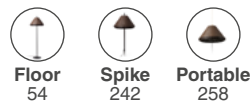

- 71579C-07 ● Dark Grey + Brown **554,40€**

Material	Body Aluminium
	Diff Opal PEMD
	Shade Synthetic Wicker
Light Source	1 E27 max. 15W
Bulb incl.	No
Recom. Bulb	17463
Class	II
Cable	1.2 MT