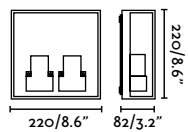

Pomo

IP65 IK06

71306 ● Dark Grey 103,10€

Material	Body Aluminium
	Diff Transparent Glass
Light Source	2 E27 max. 15W
Bulb incl.	No
Recom. Bulb	17426
Class	I

Pivot

IP65 IK06 incl.

71305 ● Dark Grey 119,90€

Material	Body Aluminium
	Diff Opal Glass
Power	10W
Lumen Output	500lm
Light Source	SMD LED 3000K
Class	I
CRI	>80
Voltage (V/Hz)	100V-240V/50-60Hz