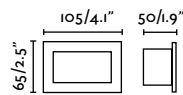

70134 ● Satin Nickel **39,90€**

Material	Body Stainless Steel 304
	Diff Opal PC
Power	1W
Lumen Output	114lm
Light Source	SMD LED 3000K
Class	II
CRI	>80
Voltage (V/Hz)	220V-240V/50-60Hz
Cut out (mm)	105x66