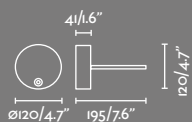

Wall/Projector \*Use with 1 projector max.

75710-1 ● White 73,20€  
75710-2 ● Black 73,20€

IP65  incl.

75707-2 ● Black 86,60€  
Shade 310  
W. ø310 mm

75706-2 ● Black 88,90€  
Shade 400  
W. ø400 mm