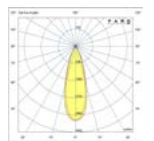

30° COB LED 6W CRI>80
835lm 2700K
COB LED 6W CRI>80
884lm 3000K