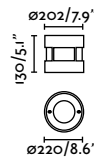

Suria offers three different sizes of floor recessed luminaires, each with two fixed optics specifically designed to enhance their versatility. Its glass finish and stainless steel ring, complemented by discreet hardware, make Suria exceptionally robust.