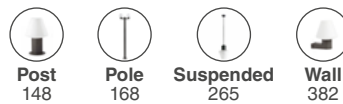

Post 148 Pole 168 Suspended 265 Wall 382