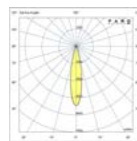

22° COB LED 6W CRI>80
785lm 2700K
COB LED 6W CRI>80
831lm 3000K