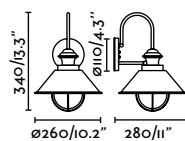

71129 ● Rust Brown 128,50€

Material	Body Steel
	Diff Transparent Glass
Light Source	1 E27 max. 15W
Bulb incl.	No
Recom. Bulb	17463
Class	I

Pole
170

Suspended
266