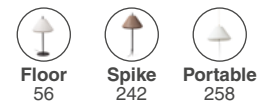

- 71579C-05 ● Dark Grey + Cream **413,40€**
- 71579C-06 ● Dark Grey + Brown **413,50€**

Material	Body Aluminium
	Diff Opal PEMD
	Shade Textilene
Light Source	1 E27 max. 15W
Bulb incl.	No
Recom. Bulb	17463
Class	II
Cable	1.2 MT