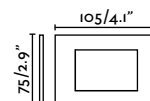

70288 ● White 101,40€
70289 ● Dark Grey 101,40€

70271 ● Matt White 101,30€
70638 ● Dark Grey 99,30€

70162 ● Dark Grey 80,10€
70163 ● Matt White 80,10€

Material	Body Aluminium
	Diff Transparent PC
Power	5W
Lumen Output	722lmIm
Light Source	SMD LED 4000K
Dimmable K	2200-2700-3200-4000K
Class	I
CRI	≥80
Voltage (V/Hz)	220V-240V/50-60Hz
Cut out (mm)	66x140
Cable	0.3 MT

Material	Body Aluminium
	Diff Transparent PC
Power	8W
Lumen Output	496lm
Light Source	SMD LED 3000K
Class	I
CRI	>80
Voltage (V/Hz)	220V-240V/50-60Hz
Cut out (mm)	215x65

Material	Body Aluminium
	Diff Opal PC
Power	5W
Lumen Output	277lm
Light Source	SMD LED 3000K
Class	I
CRI	>80
Voltage (V/Hz)	100V-240V/50-60Hz
Cut out (mm)	95x65