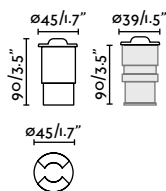

Kane 1

IP67 no incl. SEA SIDE SUITABLE incl.

70660 3000K 18,7lm ● Satin Stainless **38,60€**
70660W 2700K 18,7lm ● Satin Stainless **38,60€**

Material	Body Stainless Steel 316L
	Diff Opal Glass
Power	3W
Light Source	COB LED
Class	III
CRI	>80
Voltage (V/Hz)	24VDC/50-60Hz
Beam angle	120°
Cut out (mm)	ø40
Recom. Driver	98324006
Resistance (Kg)	1000

*Drivers info pag. 464

Kane 2

IP67 no incl. SEA SIDE SUITABLE incl.

70661 3000K 20,7lm ● Satin Stainless **39,90€**
70661W 2700K 20,7lm ● Satin Stainless **39,90€**

Material	Body Stainless Steel 316L
	Diff Opal Glass
Power	3W
Light Source	COB LED
Class	III
CRI	>80
Voltage (V/Hz)	24VDC
Beam angle	120°
Cut out (mm)	ø40
Recom. Driver	98324006
Resistance (Kg)	1000

*Drivers info pag. 464

Kane 3

IP67 no incl. SEA SIDE SUITABLE incl.

70662 3000K 17,6lm ● Satin Stainless **41,80€**
70662W 2700K 17,6lm ● Satin Stainless **41,80€**

Material	Body Stainless Steel 316L
	Diff Opal Glass
Power	3W
Light Source	COB LED
Class	III
CRI	>80
Voltage (V/Hz)	24VDC/50-60Hz
Beam angle	120°
Cut out (mm)	ø40
Recom. Driver	98324006
Resistance (Kg)	1000

*Drivers info pag. 464