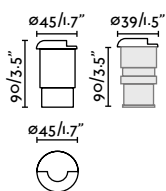

Kane 1

IP67 no incl. SEA SIDE SUITABLE incl.

70660 3000K 18,7lm ● Satin Stainless **38,60€**
70660W 2700K 18,7lm ● Satin Stainless **38,60€**

Material	Body Stainless Steel 316L
	Diff Opal Glass
Power	3W
Light Source	COB LED
Class	III
CRI	>80
Voltage (V/Hz)	24VDC/50-60Hz
Beam angle	120°
Cut out (mm)	ø40
Recom. Driver	98324006
Resistance (Kg)	1000

*Drivers info pag. 464

Kane 2

IP67 no incl. SEA SIDE SUITABLE incl.

70661 3000K 20,7lm ● Satin Stainless **39,90€**
70661W 2700K 20,7lm ● Satin Stainless **39,90€**

Material	Body Stainless Steel 316L
	Diff Opal Glass
Power	3W
Light Source	COB LED
Class	III
CRI	>80
Voltage (V/Hz)	24VDC
Beam angle	120°
Cut out (mm)	ø40
Recom. Driver	98324006
Resistance (Kg)	1000

*Drivers info pag. 464

Kane 3

IP67 no incl. SEA SIDE SUITABLE incl.

70662 3000K 17,6lm ● Satin Stainless **41,80€**
70662W 2700K 17,6lm ● Satin Stainless **41,80€**

Material	Body Stainless Steel 316L
	Diff Opal Glass
Power	3W
Light Source	COB LED
Class	III
CRI	>80
Voltage (V/Hz)	24VDC/50-60Hz
Beam angle	120°
Cut out (mm)	ø40
Recom. Driver	98324006
Resistance (Kg)	1000

*Drivers info pag. 464