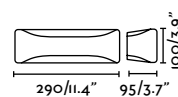

Lotus
Estudi Ribaudí

IP65 IK08 incl.

- 71222 ● Matt White 167,80€
- 71223 ● Dark Grey 167,80€

Material	Body Aluminium Diff Opal PC
Power	18W
Lumen Output	1700lm
Light Source	SMD LED 3000K
Class	I
CRI	>80
Voltage (V/Hz)	100V-240V/50-60Hz

View
Estudi Ribaudí

IP54 SEA SIDE SUITABLE

- 71519 ● Dark Grey 66,60€

Material	Body ABS + PC Diff Opal PP
Light Source	1 E27 max. 15W
Bulb incl.	No
Recom. Bulb	17463
Class	II