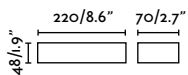

Lako

IP65 IK07 incl.

- 71909 Matt White **105,40€**
- 71910 Dark Grey **105,40€**
- 71911 Rust Brown **105,40€**
- 71898 Teak **157,80€**

Material	Body Aluminium Diff Prism Glass
Power	8W
Lumen Output	246lm
Light Source	SMD LED 3000K
Class	I
CRI	>80
Voltage (V/Hz)	220V-240V/50-60Hz
Beam angle	90°

Toluca

IP65 IK08 incl.

- 71052 Satin Aluminium **105,40€**

Material	Body Aluminium Diff Opal Glass
Power	2x8W
Lumen Output	2x827lm
Light Source	SMD LED 3000K
Class	I
CRI	>80
Voltage (V/Hz)	220V-240V/50-60Hz

Tacana

IP65 IK08 incl.

- 71049 Satin Aluminium **144,00€**

Material	Body Aluminium Diff Opal Glass
Power	12W
Lumen Output	2x850lm
Light Source	SMD LED 3000K
Class	I
CRI	>80
Voltage (V/Hz)	220V-240V/50-60Hz