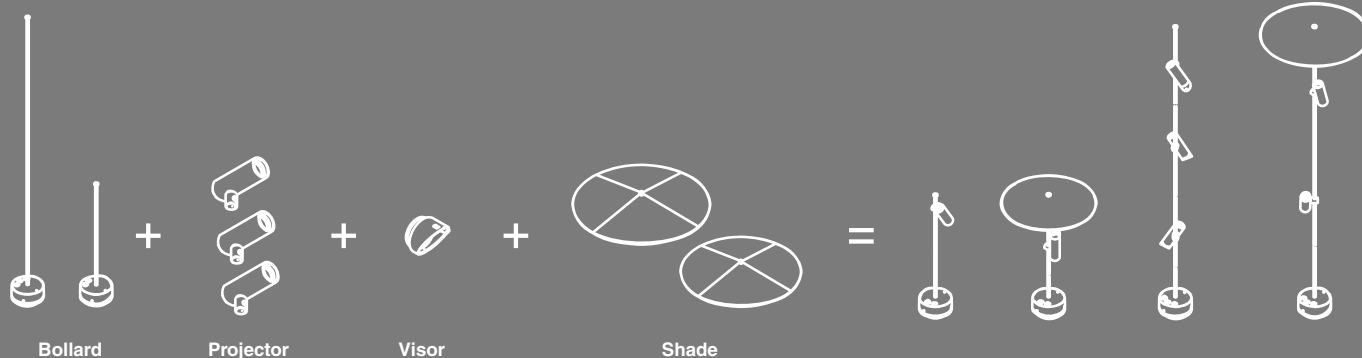

CLAP Projector

IP65 no incl. 355° 360°

Material	Body Aluminium
Power	6W
Light Source	COB LED
Class	III
CRI	>80
Voltage (V/Hz)	24VDC
Cable	2 MT

Family	Finish	Color T°	Beam Angle
75702- Clap Projector	2 Black	2 2700K	1 15°
	3 White	3 3000K	2 24°
			3 38°

15° COB LED 6W CRI>80
481lm 2700K
COB LED 6W CRI>80
496lm 3000K

24° COB LED 6W CRI>80
553lm 2700K
COB LED 6W CRI>80
570lm 3000K

38° COB LED 6W CRI>80
508lm 2700K
COB LED 6W CRI>80
524lm 3000K

Visor Accessory

75714-2 ● Black 5,40€

Optional drivers *Remote drivers

24VDC	6W	220/240V	1-30 units	on/off	IP20	98324099	32,20€
			1-30 units	on/off	IP67	98324100	70,60€