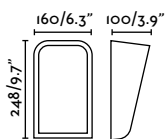

Mask
Lucid Product Design

IP65 IK06 incl. SEA SIDE SUITABLE

71279 ● Dark Grey 253,00€

Material	Body Aluminium Diff Opal Glass
Power	15W
Lumen Output	550lm
Light Source	SMD LED 3000K
Class	I
CRI	>80
Voltage (V/Hz)	100V-240V/50-60Hz

Half
Nahtrang

IP65 incl.

71537 ● Dark Grey 159,10€

Material	Body Aluminium Diff Opal Glass
Power	20W
Lumen Output	1350lm
Light Source	SMD LED 3000K
Class	I
CRI	>80
Voltage (V/Hz)	220V-240V/50-60Hz