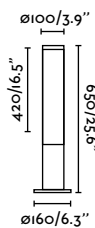

75546 ● Dark Grey 303,20€

Material	Body Aluminium
	Diff Translucent PC
Power	28W
Lumen Output	3036lm
Light Source	SMD LED 3000K
Class	I
CRI	90
Voltage (V/Hz)	220V-240V/50-60Hz
Beam angle	280°

Pole
160