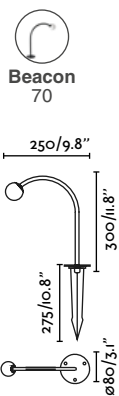

Cuca 300
Faro Lab

IP65 IK06

NEW

75583
Driver incl. ● Black **167,50€**

Class II
Voltage (V/Hz) 220V-240V/50-60Hz

75581
Driver not incl.* ● Black **155,30€**

Class III
Voltage (V/Hz) 24VDC

*Drivers info pag. 464

Material	Body Stainless Steel
	Diff Opal Glass
Power	3W
Lumen Output	154lm
Light Source	COB LED 2700K
CRI	>90
Cable	0.5 MT

Cuca 650
Faro Lab

IP65 IK06

NEW

75565
Driver incl. ● Black **242,00€**

Class II
Voltage (V/Hz) 220V-240V/50-60Hz

75561
Driver not incl.* ● Black **197,00€**

Class III
Voltage (V/Hz) 24VDC

*Drivers info pag. 464

Material	Body Stainless Steel
	Diff Opal Glass
Power	3W
Lumen Output	154lm
Light Source	COB LED 2700K
CRI	>90
Cable	0.5 MT

Cuca 1193
Faro Lab

IP65 IK06

NEW

75566
Driver incl. ● Black **263,70€**

Class II
Voltage (V/Hz) 220V-240V/50-60Hz

75562
Driver not incl.* ● Black **219,00€**

Class III
Voltage (V/Hz) 24VDC

*Drivers info pag. 464

Material	Body Stainless Steel
	Diff Opal Glass
Power	3W
Lumen Output	154lm
Light Source	COB LED 2700K
CRI	>90
Cable	0.5 MT