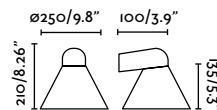

Bronx
Àlex & Manel Llusçà

IP44

- 71194 ● Brown 50,20€
- 71195 ● White 50,20€
- 71196 ● Dark Grey 50,20€

Material	Body Aluminium
	Diff Transparent Glass
Light Source	1 GU10 max. 8W
Bulb incl.	No
Recom. Bulb	17334
Class	I

Pals
Faro Lab

IP65 IK06

- 70290 ● Matt White 141,60€
- 70291 ● Dark Grey 141,60€

Material	Body Aluminium
	Diff Opal Glass
Light Source	1 E27 max. 15W
Bulb incl.	No
Recom. Bulb	17463
Class	I