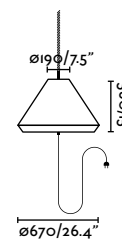

71584-05 ●● Dark Grey + Cream 399,20€

71584-06 ●● Dark Grey + Brown 399,30€

Material	Body Aluminium
	Diff Opal PEMD
	Shade Textilene
Light Source	1 E27 max. 15W
Bulb incl.	No
Recom. Bulb	17463
Class	II
Cable	3 MT

*Rope not included

Floor
56

Suspended
254

Spike
242