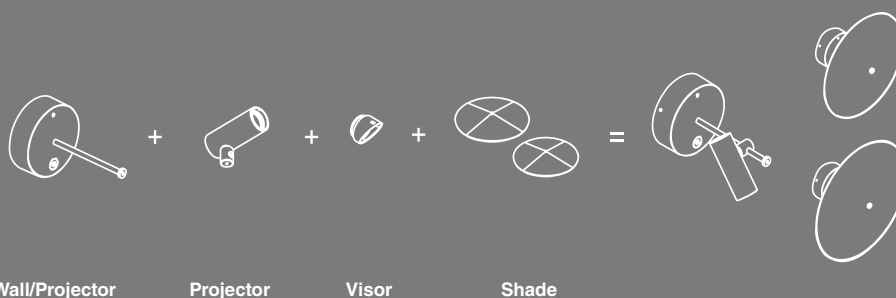

CLAP Projector

IP65 no incl. 355° 360°

Material	Body Aluminium
Power	6W
Light Source	COB LED
Class	III
CRI	>80
Voltage (V/Hz)	24VDC
Cable	2 MT

Family	Finish	Color T°	Beam Angle
75702- Clap Projector	2 Black	2 2700K	1 15°
	3 White	3 3000K	2 24°
			3 38°

15° COB LED 6W CRI>80
481lm 2700K
COB LED 6W CRI>80
496lm 3000K

24° COB LED 6W CRI>80
553lm 2700K
COB LED 6W CRI>80
570lm 3000K

38° COB LED 6W CRI>80
508lm 2700K
COB LED 6W CRI>80
524lm 3000K

Visor Accessory

75714-2 ● Black 5,40€

Optional drivers *Remote drivers

24VDC	6W	220/240V	1-30 units	on/off	IP20	98324099	32,20€
			1-30 units	on/off	IP67	98324100	70,60€