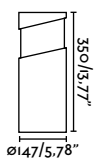

Block 350
Àlex & Manel Llusçà

IP65 IK06 SEA SIDE SUITABLE

74141 ● Concrete 299,40€

Material	Body Concrete
	Diff Opal Glass
Light Source	1 E27 max. 15W
Bulb incl.	No
Recom. Bulb	17463
Class	I

Block 700
Àlex & Manel Llusçà

IP65 IK06 SEA SIDE SUITABLE

74142 ● Concrete 408,50€

Material	Body Concrete
	Diff Opal Glass
Light Source	1 E27 max. 15W
Bulb incl.	No
Recom. Bulb	17463
Class	I