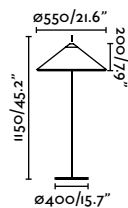

Saigon 2000 R55
Nahtrang

IP65/44

Saigon 1150 R55
Nahtrang

IP65/44

Saigon 500 R55
Nahtrang

IP65/44

Material	Body Aluminium
	Diff Opal PEMD
	Shade PEMD
Light Source	1 E27 max. 15W
Bulb incl.	No
Recom. Bulb	17463
Class	II
Cable	2 MT

Material	Body Aluminium
	Diff Opal PEMD
	Shade PEMD
Light Source	1 E27 max. 15W
Bulb incl.	No
Recom. Bulb	17463
Class	II
Cable	2 MT

Material	Body Aluminium
	Diff Opal PEMD
	Shade PEMD
Light Source	1 E27 max. 15W
Bulb incl.	No
Recom. Bulb	17463
Class	II
Cable	2 MT