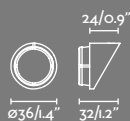

Visor Accessory

75714-2 ● Black 5,40€

Optional drivers *Remote drivers

24VDC	6W	220/240V	1-30 units	on/off	IP20	98324099	32,20€
			1-30 units	on/off	IP67	98324100	70,60€