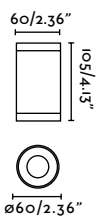

- 71740   Dark Grey + Transparent 112,20€
- 71741   Dark Grey + Smoked 130,20€
- 71742   Dark Grey + Amber 130,20€

Material	Body Aluminium
	Diff Transparent Glass
Light Source	1 E27 max. 15W
Bulb incl.	No
Recom. Bulb	17463
Class	I