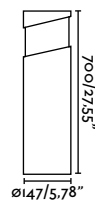

Block 350
Àlex & Manel Llusçà

IP65 IK06 SEA SIDE SUITABLE

74141 ● Concrete 299,40€

Material	Body Concrete
	Diff Opal Glass
Light Source	1 E27 max. 15W
Bulb incl.	No
Recom. Bulb	17463
Class	I

Block 700
Àlex & Manel Llusçà

IP65 IK06 SEA SIDE SUITABLE

74142 ● Concrete 408,50€

Material	Body Concrete
	Diff Opal Glass
Light Source	1 E27 max. 15W
Bulb incl.	No
Recom. Bulb	17463
Class	I