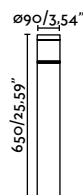

Plim 1

IP65 incl.

71299 ● Dark Grey 148,80€

Material	Body Aluminium
	Diff Transparent PC
Power	10W
Lumen Output	508lm
Light Source	SMD LED 3000K
Class	I
CRI	>80
Voltage (V/Hz)	100V-240V/50-60Hz

Plim 2

IP65 incl.

71300 ● Dark Grey 148,80€

Material	Body Aluminium
	Diff Opal PC
Power	10W
Lumen Output	400lm
Light Source	SMD LED 3000K
Class	I
CRI	>80
Voltage (V/Hz)	100V-240V/50-60Hz

Plim 3

IP65 incl.

71301 ● Dark Grey 148,80€

Material	Body Aluminium
	Diff Transparent PC
Power	10W
Lumen Output	478lm
Light Source	SMD LED 3000K
Class	I
CRI	>80
Voltage (V/Hz)	100V-240V/50-60Hz