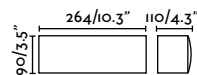

Beacon  
106

outdoor

Surface

Sticker 75540