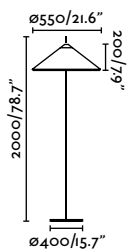

Saigon 2000 R55
Nahtrang

IP65/44

Saigon 1150 R55
Nahtrang

IP65/44

Saigon 500 R55
Nahtrang

IP65/44

Material	Body Aluminium
	Diff Opal PEMD
	Shade PEMD
Light Source	1 E27 max. 15W
Bulb incl.	No
Recom. Bulb	17463
Class	II
Cable	2 MT

Material	Body Aluminium
	Diff Opal PEMD
	Shade PEMD
Light Source	1 E27 max. 15W
Bulb incl.	No
Recom. Bulb	17463
Class	II
Cable	2 MT

Material	Body Aluminium
	Diff Opal PEMD
	Shade PEMD
Light Source	1 E27 max. 15W
Bulb incl.	No
Recom. Bulb	17463
Class	II
Cable	2 MT