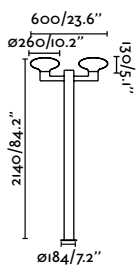

Blubs 2L
Estudi Ribaudí

IP44

74435F2-03 ● Dark Grey + Opal 542,70€

Material	Body Aluminium
	Diff Opal PMMA
Light Source	2 E27 max. 15W
Bulb incl.	No
Recom. Bulb	17437
Class	I

Blubs 3L
Estudi Ribaudí

IP44

74436F3-03 ● Dark Grey + Opal 631,50€

Material	Body Aluminium
	Diff Opal PMMA
Light Source	3 E27 max. 15W
Bulb incl.	No
Recom. Bulb	17437
Class	I