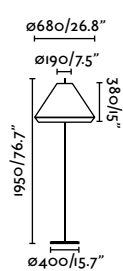

Spike
242

Suspended
254

Portable
258