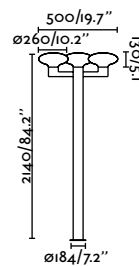

Blubs 2L
Estudi Ribaudí

IP44

74435F2-03 ● Dark Grey + Opal 542,70€

Material	Body Aluminium
	Diff Opal PMMA
Light Source	2 E27 max. 15W
Bulb incl.	No
Recom. Bulb	17437
Class	I

Blubs 3L
Estudi Ribaudí

IP44

74436F3-03 ● Dark Grey + Opal 631,50€

Material	Body Aluminium
	Diff Opal PMMA
Light Source	3 E27 max. 15W
Bulb incl.	No
Recom. Bulb	17437
Class	I