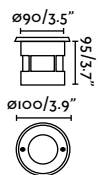

71498N

● Satin Stainless 102,40€

Material	Body Stainless Steel 316L + Aluminium Diff Opal Glass
Power	3W
Lumen Output	51lm
Light Source	SMD LED 3000K
Class	I
CRI	>80
Voltage (V/Hz)	220V-240V/50-60Hz
Cut out (mm)	ø90
Resistance (Kg)	1000