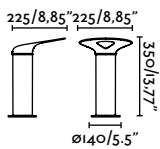

Lotus 350
Estudi Ribaudí

IP65 IK08 incl.

71224 ● Dark Grey 227,30€

Material	Body Aluminium Diff Opal PC
Power	18W
Lumen Output	1120lm
Light Source	SMD LED 3000K
Class	I
CRI	>80
Voltage (V/Hz)	100V-240V/50-60Hz

Lotus 650
Estudi Ribaudí

IP65 IK08 incl.

71225 ● Dark Grey 280,80€

Material	Body Aluminium Diff Opal PC
Power	18W
Lumen Output	1120lm
Light Source	SMD LED 3000K
Class	I
CRI	>80
Voltage (V/Hz)	100V-240V/50-60Hz