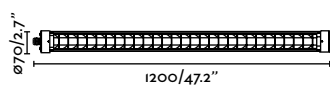

75758 ● Black 288,20€

Material	Body Aluminium
	Diff Transparent PC
Power	36W
Lumen Output	2888lm
Light Source	SMD LED 2700K
Class	I
CRI	>90
Voltage (V/Hz)	220V-240V/50-60Hz
Beam angle	80x130°
Cable	3 MT