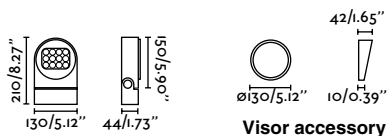

Muur 210 Visor Accessory

71770V ● Dark Grey 26,30€

Material	Body Aluminium

Visor accessory