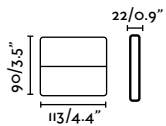

Aday 113

IP54 IK10 incl.

- 70644 ● Matt White 95,30€
- 70645 ● Dark Grey 95,30€

Material	Body Aluminium Diff Opal Glass
Power	2x3W
Lumen Output	2x279lm
Light Source	SMD LED 3000K
Class	I
CRI	>80
Voltage (V/Hz)	220V-240V/50-60Hz

Aday 175

IP54 IK10 incl.

- 70646 ● Matt White 125,90€
- 70647 ● Dark Grey 125,90€

Material	Body Aluminium Diff Opal Glass
Power	2x6,5W
Lumen Output	2x508lm
Light Source	SMD LED 3000K
Class	I
CRI	>80
Voltage (V/Hz)	220V-240V/50-60Hz