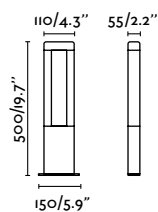

Sticker
Lucid Product Design

IP55 IK10 incl.

Material	Body Aluminium Diff Opal PMMA
Power	10W
Lumen Output	889lm
Light Source	SMD LED 3000K
Class	I
CRI	>80
Voltage (V/Hz)	100V-240V/50-60Hz

Nanda 500

IP54 incl.

Material	Body Aluminium Diff Opal PC
Power	12W
Lumen Output	500lm
Light Source	SMD LED 3000K
Class	I
CRI	>80
Voltage (V/Hz)	100V-240V/50-60Hz

Nanda 800

IP54 incl.

Material	Body Aluminium Diff Opal PC
Power	12W
Lumen Output	950lm
Light Source	SMD LED 3000K
Class	I
CRI	>80
Voltage (V/Hz)	100V-240V/50-60Hz