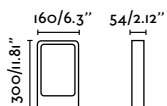

Das 300

IP54 IK09 incl.

75519 ● Dark Grey 168,00€

Material	Body Aluminium
	Diff Transparent Glass
Power	8W
Lumen Output	480lm
Light Source	COB LED 3000K
Class	I
CRI	>80
Voltage (V/Hz)	100V-240V/50-60Hz
Beam angle	180°

Das 650

IP54 IK09 incl.

75520 ● Dark Grey 196,40€

Material	Body Aluminium
	Diff Transparent Glass
Power	8W
Lumen Output	480lm
Light Source	COB LED 3000K
Class	I
CRI	>80
Voltage (V/Hz)	100V-240V/50-60Hz
Beam angle	180°