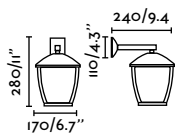

75000

● Dark Grey + Opal 175,10€

Material	Body Aluminium
	Diff Opal PC
Light Source	1 E27 max. 15W
Bulb incl.	No
Recom. Bulb	17463
Class	I

Post
142

Beacon
142