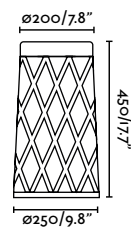

Shadow 250
Àlex & Manel Lluscà

IP65 IK08 incl.

72311 ● Dark Grey 299,10€

Material	Body Aluminium Diff Opal Glass
Power	11W
Lumen Output	301lm
Light Source	SMD LED 3000K
Class	I
CRI	>80
Voltage (V/Hz)	220V-240V/50-60Hz

Shadow 450
Àlex & Manel Lluscà

IP65 IK08 incl.

72312 ● Dark Grey 347,80€

Material	Body Aluminium Diff Opal Glass
Power	11W
Lumen Output	516lm
Light Source	SMD LED 3000K
Class	I
CRI	>80
Voltage (V/Hz)	220V-240V/50-60Hz