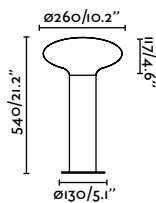

Blubs 540
Estudi Ribaudí

IP44

74434B-03 ● Dark Grey + Opal 138,50€

Material	Body Aluminium
	Diff Opal PMMA
Light Source	1 E27 max. 15W
Bulb incl.	No
Recom. Bulb	17437
Class	I

Moon 610
Faro Lab

IP44

74434B-01 ● Dark Grey + Opal 130,70€

Material	Body Aluminium
	Diff Opal PMMA
Light Source	1 E27 max. 15W
Bulb incl.	No
Recom. Bulb	17437
Class	I