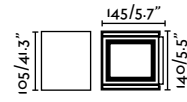

Log

IP54

IK06

70264 ● Dark Grey 122,20€

Material	Body Aluminium
	Diff Opal PC
Power	9W
Lumen Output	467lm
Light Source	SMD LED 3000K
Class	I
CRI	>80
Voltage (V/Hz)	220V-240V/50-60Hz

Blind

IP65

IK06

70267 ● Matt White 129,90€
70268 ● Rust Brown 129,90€
70634 ● Dark Grey 129,90€

Material	Body Aluminium
	Diff Transparent Glass
Power	2x3W
Lumen Output	2x161lm
Light Source	COB LED 3000K
Class	I
CRI	>80
Voltage (V/Hz)	220V-240V/50-60Hz

Olan

IP65

IK06

70269 ● Matt White 125,50€
70270 ● Rust Brown 125,50€
70637 ● Dark Grey 125,50€

Material	Body Aluminium
	Diff Transparent Glass
Power	2x3W
Lumen Output	2x127lm
Light Source	COB LED 3000K
Class	I
CRI	>80
Voltage (V/Hz)	220V-240V/50-60Hz