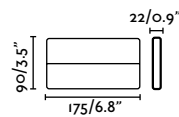

Aday 113

IP54 IK10 incl.

- 70644 ● Matt White 95,30€
- 70645 ● Dark Grey 95,30€

Material	Body Aluminium Diff Opal Glass
Power	2x3W
Lumen Output	2x279lm
Light Source	SMD LED 3000K
Class	I
CRI	>80
Voltage (V/Hz)	220V-240V/50-60Hz

Aday 175

IP54 IK10 incl.

- 70646 ● Matt White 125,90€
- 70647 ● Dark Grey 125,90€

Material	Body Aluminium Diff Opal Glass
Power	2x6,5W
Lumen Output	2x508lm
Light Source	SMD LED 3000K
Class	I
CRI	>80
Voltage (V/Hz)	220V-240V/50-60Hz