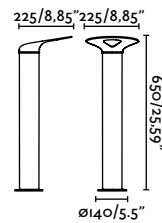

Lotus 350
Estudi Ribaudí

IP65 IK08 incl.

71224 ● Dark Grey 227,30€

Material	Body Aluminium Diff Opal PC
Power	18W
Lumen Output	1120lm
Light Source	SMD LED 3000K
Class	I
CRI	>80
Voltage (V/Hz)	100V-240V/50-60Hz

Lotus 650
Estudi Ribaudí

IP65 IK08 incl.

71225 ● Dark Grey 280,80€

Material	Body Aluminium Diff Opal PC
Power	18W
Lumen Output	1120lm
Light Source	SMD LED 3000K
Class	I
CRI	>80
Voltage (V/Hz)	100V-240V/50-60Hz