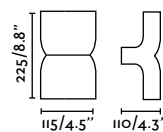

Klamp 1L
Àlex & Manel Llusçà

IP44

74407 ● Dark Grey 60,90€

Material	Body Aluminium
	Diff Transparent Glass
Light Source	1 GU10 max. 8W
Bulb incl.	No
Recom. Bulb	17334
Class	I

Klamp 2L
Àlex & Manel Llusçà

IP44

74408 ● Dark Grey 74,70€

Material	Body Aluminium
	Diff Transparent Glass
Light Source	2 GU10 max. 8W
Bulb incl.	No
Recom. Bulb	17334
Class	I