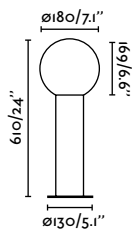

Blubs 540
Estudi Ribaudí

IP44

74434B-03 ● Dark Grey + Opal 138,50€

Material	Body Aluminium
	Diff Opal PMMA
Light Source	1 E27 max. 15W
Bulb incl.	No
Recom. Bulb	17437
Class	I

Moon 610
Faro Lab

IP44

74434B-01 ● Dark Grey + Opal 130,70€

Material	Body Aluminium
	Diff Opal PMMA
Light Source	1 E27 max. 15W
Bulb incl.	No
Recom. Bulb	17437
Class	I