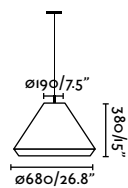

- 71579C-07 ● Dark Grey + Brown **554,40€**

Material	Body Aluminium
	Diff Opal PEMD
	Shade Synthetic Wicker
Light Source	1 E27 max. 15W
Bulb incl.	No
Recom. Bulb	17463
Class	II
Cable	1.2 MT