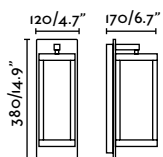

70850 ● Black 167,20€

Material	Body Aluminium
Power	7W
Lumen Output	265lm
Light Source	SMD LED 2700K
Class	I
CRI	>80
Voltage (V/Hz)	220V-240V/50-60Hz

Portable
46