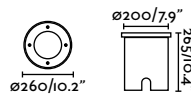

70310

● Satin Stainless 128,20€

70306 10° 1997lm

●● Satin Stainless + Matt Black 472,80€

70307 38° 1800lm

●● Satin Stainless + Matt Black 472,80€

Material	Body Stainless Steel 316L + Aluminium
	Diff Transparent Glass
Light Source	1 GU10 max. 8W
Bulb incl.	No
Recom. Bulb	17334
Class	I
Cut out (mm)	ø120
Resistance (Kg)	2000

Material	Body Stainless Steel 316L + Aluminium
	Diff Transparent Glass
Power	29W
Light Source	COB LED 3000K
Class	I
CRI	>80
Voltage (V/Hz)	100V-240V/50-60Hz
Cut out (mm)	ø200
Resistance (Kg)	2000