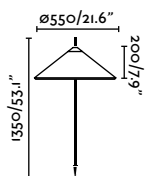

71575P-01 ● Dark Grey + White 314,50€

71576P-03 ● Dark Grey + White 226,10€

71575P-03 ● Dark Grey + White 255,90€

Material	Body Aluminium
	Shade PEMD
Light Source	1 E27 max. 15W
Bulb incl.	No
Recom. Bulb	17463
Class	II
Cable	2 MT

Material	Body Aluminium
	Shade PEMD
Light Source	1 E27 max. 15W
Bulb incl.	No
Recom. Bulb	17463
Class	II
Cable	2 MT

Material	Body Aluminium
	Shade PEMD
Light Source	1 E27 max. 15W
Bulb incl.	No
Recom. Bulb	17463
Class	II
Cable	2 MT