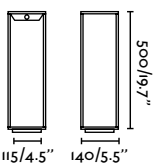

Spike accessory included