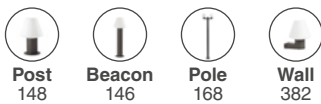

Mistu
Faro Lab

IP44

74427C-02 ● Dark Grey + Opal 88,90€

Material	Body Aluminium
	Diff Opal PMMA
Light Source	1 E27 max. 15W
Bulb incl.	No
Recom. Bulb	17437
Class	I

Moon
Faro Lab

IP44

74427C-01 ● Dark Grey + Opal 103,10€

Material	Body Aluminium
	Diff Opal PMMA
Light Source	1 E27 max. 15W
Bulb incl.	No
Recom. Bulb	17437
Class	I