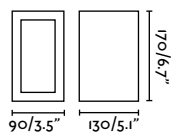

Log

IP54

IK06

70264 ● Dark Grey 122,20€

Material	Body Aluminium
	Diff Opal PC
Power	9W
Lumen Output	467lm
Light Source	SMD LED 3000K
Class	I
CRI	>80
Voltage (V/Hz)	220V-240V/50-60Hz

Blind

IP65

IK06

70267 ● Matt White 129,90€
70268 ● Rust Brown 129,90€
70634 ● Dark Grey 129,90€

Material	Body Aluminium
	Diff Transparent Glass
Power	2x3W
Lumen Output	2x161lm
Light Source	COB LED 3000K
Class	I
CRI	>80
Voltage (V/Hz)	220V-240V/50-60Hz

Olan

IP65

IK06

70269 ● Matt White 125,50€
70270 ● Rust Brown 125,50€
70637 ● Dark Grey 125,50€

Material	Body Aluminium
	Diff Transparent Glass
Power	2x3W
Lumen Output	2x127lm
Light Source	COB LED 3000K
Class	I
CRI	>80
Voltage (V/Hz)	220V-240V/50-60Hz