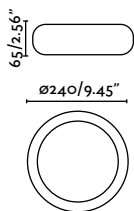

Anga 240

IP44 IK03 incl.

- 72352 ● White 139,40€
- 72353 ● Dark Grey 139,40€

Material	Body Concrete
	Diff Opal White PMMA
Power	18W
Lumen Output	1300lm
Light Source	SMD LED 2700K
Class	I
CRI	>80
Voltage (V/Hz)	220V-240V/50-60Hz

Anga 295

IP44 IK03 incl.

- 72354 ● White 166,70€
- 72355 ● Dark Grey 166,70€

Material	Body Concrete
	Diff Opal White PMMA
Power	24W
Lumen Output	1355lm
Light Source	SMD LED 2700K
Class	I
CRI	>80
Voltage (V/Hz)	220V-240V/50-60Hz