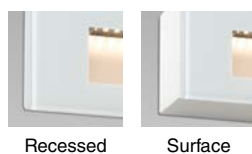

Surface

Dart Box SQ recessed

70276 Black **15,40€**

Material	Body PC

Recessed