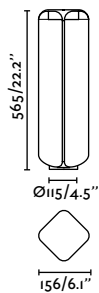

71214 ● Dark Grey 275,40€

Material	Body Aluminium
	Diff Opal PC
Power	12W
Lumen Output	622lm
Light Source	SMD LED 3000K
Class	I
CRI	>80
Voltage (V/Hz)	100V-240V/50-60Hz

Floor
162

Wall
334