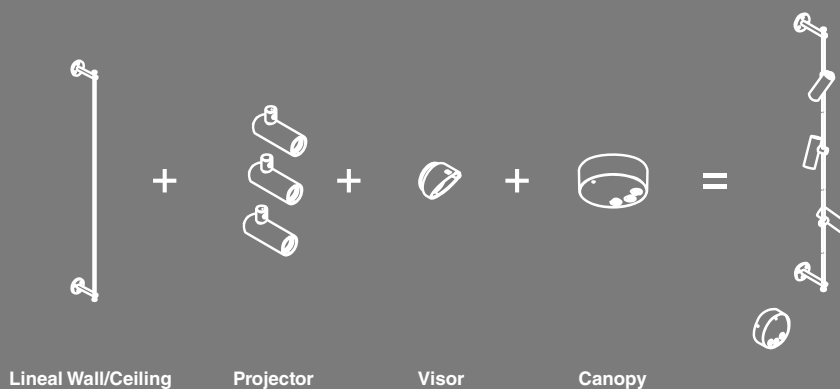

CLAP Projector

IP65 no incl. 355° 360°

Material	Body Aluminium
Power	6W
Light Source	COB LED
Class	III
CRI	>80
Voltage (V/Hz)	24VDC
Cable	2 MT

Family	Finish	Color T°	Beam Angle
75702- Clap Projector	2 Black	2 2700K	1 15°
	3 White	3 3000K	2 24°
			3 38°

Beam Angle	Light Source	Beam Diagram
15°	COB LED 6W CRI>80 481lm 2700K COB LED 6W CRI>80 496lm 3000K	
24°	COB LED 6W CRI>80 553lm 2700K COB LED 6W CRI>80 570lm 3000K	
38°	COB LED 6W CRI>80 508lm 2700K COB LED 6W CRI>80 524lm 3000K	

Visor Accessory

75714-2 ● Black 5,40€

Optional drivers *Remote drivers

24VDC 6W 220/240V	1-30 units on/off IP20	98324099	32,20€
	1-30 units on/off IP67	98324100	70,60€