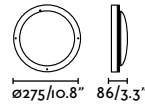

Dakron

IP65 IK10 SEA SIDE SUITABLE

70722 ● Matt White 50,40€

Material	Body ABS
	Diff Opal PC
Light Source	1 E27 max. 15W
Bulb incl.	No
Recom. Bulb	17463
Class	II

Yen

IP54 IK10

70690 ● Grey 66,70€

Material	Body Aluminium
	Diff Opal PC
Light Source	1 E27 max. 15W
Bulb incl.	No
Recom. Bulb	17463
Class	I