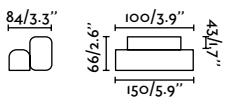

70294

● Black 148,80€

Material	Body Aluminium Diff Prism Glass
Power	8W
Lumen Output	813/870/896lm
Light Source	SMD LED
Dimmable K	2700 - 3000 - 4000K
Class	I
CRI	≥80
Voltage (V/Hz)	220V-240V/50-60Hz

Beacon
78