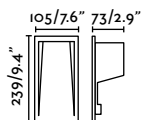

Soun 105

IP65 IK06
incl. incl.

- 70833 ● Dark Grey 103,60€
- 70834 ● Matt White 103,60€

Material	Body Aluminium
	Diff Transparent Glass
Power	4,5W
Lumen Output	200lm
Light Source	SMD LED 3000K
Class	I
CRI	>80
Voltage (V/Hz)	100V-240V/50-60Hz
Beam angle	120°
Cut out (mm)	220x95

Soun 193

IP65 IK06
incl. incl.

- 70900 ● Dark Grey 136,90€
- 70901 ● Matt White 136,90€

Material	Body Aluminium
	Diff Transparent Glass
Power	8W
Lumen Output	630lm
Light Source	SMD LED 3000K
Class	I
CRI	>80
Voltage (V/Hz)	100V-240V/50-60Hz
Beam angle	120°
Cut out (mm)	183x225