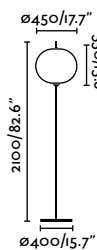

Saigon 2100 R45
Nahtrang

IP65/44

71569-04 ● Dark Grey + White 401,90€

Saigon 1300 R45
Nahtrang

IP65/44

71575-04 ● Dark Grey + White 389,60€

Saigon 670 R45
Nahtrang

IP65/44

71576-04 ● Dark Grey + White 359,80€

Material	Body Aluminium
	Diff Opal PEMD
	Shade PEMD
Light Source	1 E27 max. 15W
Bulb incl.	No
Recom. Bulb	17463
Class	II
Cable	2 MT

Material	Body Aluminium
	Diff Opal PEMD
	Shade PEMD
Light Source	1 E27 max. 15W
Bulb incl.	No
Recom. Bulb	17463
Class	II
Cable	2 MT

Material	Body Aluminium
	Diff Opal PEMD
	Shade PEMD
Light Source	1 E27 max. 15W
Bulb incl.	No
Recom. Bulb	17463
Class	II
Cable	2 MT

Spike
244

Suspended
260

Portable
262