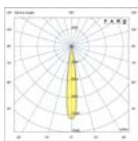

Family	Finish	Color T°	Beam Angle
71790- Kov Rounded 1 light	1 White	2 2700K	1 14° 2 22° 3 30°
	2 Black	3 3000K	

14° COB LED 6W CRI>80
747lm 2700K
COB LED 6W CRI>80
791lm 3000K