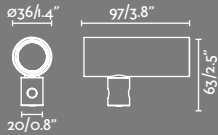

CLAP Projector

IP65 no incl. 355° 360°

Material	Body Aluminium
Power	6W
Light Source	COB LED
Class	III
CRI	>80
Voltage (V/Hz)	24VDC
Cable	2 MT