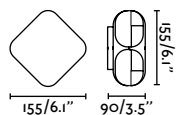

Bu-Oh
Estudi Ribaudí

IP65 incl.

- 71212 ● Dark Grey **159,50€**
- 71215 ● Matt White **156,50€**

Material	Body Aluminium Diff Opal PC
Power	12W
Lumen Output	390lm
Light Source	SMD LED 3000K
Class	I
CRI	>80
Voltage (V/Hz)	100V-240V/50-60Hz

Future
Estudi Ribaudí

IP44 IK08 SEA SIDE SUITABLE

- 71516 ● Matt White **66,70€**
- 71517 ● Dark Grey **66,70€**

Material	Body PC Diff Opal PC
Light Source	1 E27 max. 15W
Bulb incl.	No
Recom. Bulb	17437
Class	II