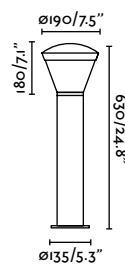

Shelby 330
Conillas

IP65 incl.

75537 ● Dark Grey 204,90€

Material	Body Aluminium
	Diff Transparent PC
Power	10W
Lumen Output	758lm
Light Source	SMD LED 3000K
Class	I
CRI	>80
Voltage (V/Hz)	100V-240V/50-60Hz

Shelby 630
Conillas

IP65 incl.

75538 ● Dark Grey 232,00€

Material	Body Aluminium
	Diff Transparent PC
Power	10W
Lumen Output	758lm
Light Source	SMD LED 3000K
Class	I
CRI	>80
Voltage (V/Hz)	100V-240V/50-60Hz