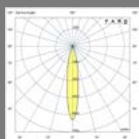

Family	Finish	Color T°	Beam Angle
75702- Clap Projector	2 Black	2 2700K	1 15°
	3 White	3 3000K	2 24°
			3 38°

15° COB LED 6W CRI>80
481lm 2700K
COB LED 6W CRI>80
496lm 3000K