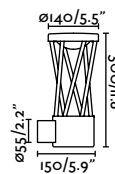

Block 135
Àlex & Manel Llusçà

IP65 IK06 SEA SIDE SUITABLE

74139 ● Concrete 161,40€

Material	Body Concrete
	Diff Opal Glass
Light Source	1 E27 max. 15W
Bulb incl.	No
Recom. Bulb	17462
Class	I

Twist
Estudi Ribaudí

IP65 incl.

71285 ● Dark Grey 190,00€

Material	Body Aluminium
	Diff Opal PC
Power	10W
Lumen Output	500lm
Light Source	SMD LED 3000K
Class	I
CRI	>80
Voltage (V/Hz)	100V-240V/50-60Hz