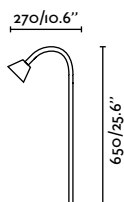

Lily 300
Faro Lab

IP65 IK06

NEW

75620-3
Driver incl. ● Black **168,80€**

Class II
Voltage (V/Hz) 220V-240V/50-60Hz

75620 NEW
Driver not incl.* ● Black **125,70€**

Class III
Voltage (V/Hz) 24VDC

*Drivers info pag. 464

Material	Body Stainless Steel
	Diff Transparent Glass
Power	3W
Lumen Output	154lm
Light Source	COB LED 2700K
CRI	>90
Cable	0.5 MT

Lily 650
Faro Lab

IP65 IK06

NEW

75621-3 NEW
Driver incl. ● Black **211,80€**

Class II
Voltage (V/Hz) 220V-240V/50-60Hz

75621 NEW
Driver not incl.* ● Black **168,80€**

Class III
Voltage (V/Hz) 24VDC

*Drivers info pag. 464

Material	Body Stainless Steel
	Diff Transparent Glass
Power	3W
Lumen Output	154lm
Light Source	COB LED 2700K
CRI	>90
Cable	0.5 MT

Lily 1190
Faro Lab

IP65 IK06

NEW

75622-3 NEW
Driver incl. ● Black **240,50€**

Class II
Voltage (V/Hz) 220V-240V/50-60Hz

75622 NEW
Driver not incl.* ● Black **197,50€**

Class III
Voltage (V/Hz) 24VDC

*Drivers info pag. 464

Material	Body Stainless Steel
	Diff Transparent Glass
Power	3W
Lumen Output	154lm
Light Source	COB LED 2700K
CRI	>90
Cable	0.5 MT