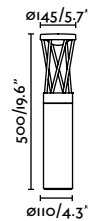

Twist 300
Estudi Ribaudí

IP65 incl.

71286 ● Dark Grey 172,80€

Material	Body Aluminium
	Diff Opal PC
Power	10W
Lumen Output	527lm
Light Source	SMD LED 3000K
Class	I
CRI	>80
Voltage (V/Hz)	100V-240V/50-60Hz

Twist 500
Estudi Ribaudí

IP65 incl.

71287 ● Dark Grey 209,10€

Material	Body Aluminium
	Diff Opal PC
Power	10W
Lumen Output	527lm
Light Source	SMD LED 3000K
Class	I
CRI	>80
Voltage (V/Hz)	100V-240V/50-60Hz