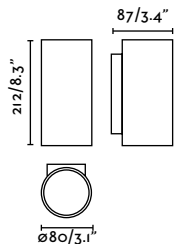

Kov R 2L

IP65 IK05 incl. SEA SIDE SUITABLE

Material	Body Aluminium
Power	2x6W
Light Source	COB LED
Class	I
CRI	>80
Voltage (V/Hz)	220V-240V/50-60Hz

Family	Finish	Color T°	Beam Angle*
71791- Kov Rounded 2 lights	1 White	2 2700K	1 14°/14°
			2 14°/22°
	2 Black	3 3000K	3 22°/22°
			4 22°/30°
			5 30°/30°
			6 30°/14°

*NOTE: You can choose the same or different beam angle for each product side

14° COB LED 2x6W CRI>80 1214lm 2700K
COB LED 2x6W CRI>80 1291lm 3000K

22° COB LED 2x6W CRI>80 1304lm 2700K
COB LED 2x6W CRI>80 1386lm 3000K

30° COB LED 2x6W CRI>80 1387lm 2700K
COB LED 2x6W CRI>80 1474lm 3000K