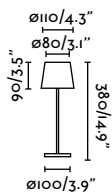

Toc 380

- 70775 Matt White 153,60€
- 70776 Matt Black 153,60€
- 70777 Grey 153,60€

Material	Body Aluminium Diff Opal PC
Power	2W
Lumen Output	180lm
Light Source	SMD LED 3000K
Class	III
Voltage (V/Hz)	5VDC
Battery incl.	Yes 5 Charge Max. 9h Worktime

Toc 1500

- 70786 Matt White 364,60€

Material	Body Aluminium Diff Opal PC
Power	5W
Lumen Output	468lm
Light Source	SMD LED 3000K
Class	III
Voltage (V/Hz)	5VDC
Battery incl.	Yes 9 Charge Max. 9h Worktime

Touch lamp