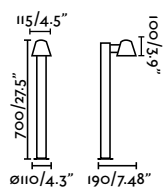

Gina

IP44

71352 ● Dark Grey 124,60€

Material	Body Aluminium
	Diff Transparent Glass
Light Source	1 GU10 max. 5W
Bulb incl.	No
Recom. Bulb	17334
Class	I

Chandra

IP54 IK06 incl.

72298 ● Dark Grey 162,10€

Material	Body Aluminium
	Diff Opal Glass
Power	7W
Lumen Output	304lm
Light Source	COB LED 3000K
Class	I
CRI	>80
Voltage (V/Hz)	100V-240V/50-60Hz