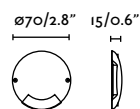

70564

● Matt Nickel 42,40€

Material	Body Aluminium
	Diff Transparent PC
Power	1W
Lumen Output	30lm
Light Source	SMD LED 6500K
Class	III
CRI	>80
Voltage (V/Hz)	12VDC
Recom. Driver	98111020