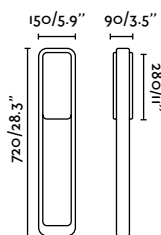

Sticker
Lucid Product Design

IP55 IK10 incl.

Material	Body Aluminium Diff Opal PMMA
Power	10W
Lumen Output	889lm
Light Source	SMD LED 3000K
Class	I
CRI	>80
Voltage (V/Hz)	100V-240V/50-60Hz

Nanda 500

IP54 incl.

Material	Body Aluminium Diff Opal PC
Power	12W
Lumen Output	500lm
Light Source	SMD LED 3000K
Class	I
CRI	>80
Voltage (V/Hz)	100V-240V/50-60Hz

Nanda 800

IP54 incl.

Material	Body Aluminium Diff Opal PC
Power	12W
Lumen Output	950lm
Light Source	SMD LED 3000K
Class	I
CRI	>80
Voltage (V/Hz)	100V-240V/50-60Hz