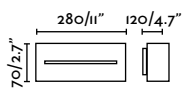

West 1

IP54 IK06

70888 ● Dark Grey 100,40€

Material	Body Aluminium
	Diff Opal Glass
Light Source	1 E27 max. 15W
Bulb incl.	No
Recom. Bulb	17437
Class	I

West 2

IP54 IK06

70899 ● Dark Grey 80,50€

Material	Body Aluminium
	Diff Opal Glass
Light Source	1 E27 max. 15W
Bulb incl.	No
Recom. Bulb	17437
Class	I