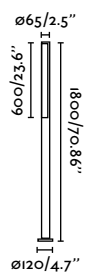

75607 ● Dark Grey 588,50€

Material	Body Aluminium Diff Transparent PC
Power	24W
Lumen Output	1120lm
Light Source	SMD LED 3000K
Class	I
CRI	>80
Voltage (V/Hz)	220V-240V/50-60Hz

Beacon
124