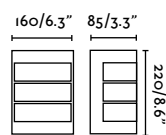

72281

● Satin Stainless 49,00€

Material	Body Stainless Steel 304
	Diff Opal PC
Light Source	1 E27 max. 15W
Bulb incl.	No
Recom. Bulb	17463
Class	II