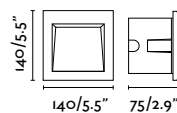

outdoor

Recessed

Available in two formats, square and rectangular, it brings both functionality and aesthetics to outdoor spaces where specific and quality lighting is required.

Sedna SQ 140 70148

443