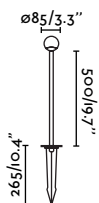

75586
Driver incl. ● Black **201,80€**

Class II
Voltage (V/Hz) 220V-240V/50-60Hz

75585
Driver not incl.* ● Black **158,80€**

Class III
Voltage (V/Hz) 24VDC

*Drivers info pag. 464

Material	Body Stainless Steel
	Diff Opal Glass
Power	3W
Lumen Output	154lm
Light Source	COB LED 2700K
CRI	>90
Cable	0.5 MT

Beacon
68