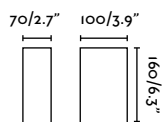

Lace

IP54 IK06 incl.

70811 ● Dark Grey 123,70€

Material	Body Aluminium
	Diff Transparent Glass
Power	2x3W
Lumen Output	2x158lm
Light Source	COB LED 4000K
Class	I
CRI	>80
Voltage (V/Hz)	100V-240V/50-60Hz
Beam angle	110°

Bruc

IP54 IK10 incl.

70828 ● Dark Grey 171,30€

Material	Body Aluminium
	Diff Opal Glass
Power	13W
Lumen Output	830lm
Light Source	SMD LED 3000K
Class	I
CRI	>80
Voltage (V/Hz)	100V-240V/50-60Hz

Ling

IP54 IK06 incl.

70812 ● Dark Grey 123,70€

70813 ● Matt White 123,70€

Material	Body Aluminium
	Diff Transparent Glass
Power	2x3W
Lumen Output	2x198lm
Light Source	COB LED 4000K
Class	I
CRI	>80
Voltage (V/Hz)	100V-240V/50-60Hz
Beam angle	110°