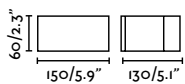

71273 ● Dark Grey 91,20€

Material	Body Aluminium
	Diff Transparent Glass
Power	6W
Lumen Output	428lm
Light Source	COB LED 3000K
Class	I
CRI	>80
Voltage (V/Hz)	220V-240V/50-60Hz

Beacon
102