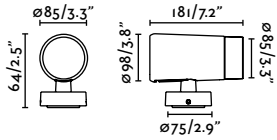

Puk 85

IP65 IK08 incl. SEA SIDE SUITABLE 170° 90°

Material	Body Aluminium
	Diff Transparent Glass
Power	25W
Light Source	COB LED
Class	I
CRI	>80
Voltage (V/Hz)	220V-240V/50-60Hz

Family	Finish	Color T°	Beam Angle
75303- Puk Projector ø85	2 Black	2 2700K 3 3000K	1 15° 2 30° 3 50°

15° COB LED 25W CRI>80 1827lm 2700K COB LED 25W CRI>80 1884lm 3000K	30° COB LED 25W CRI>80 1888lm 2700K COB LED 25W CRI>80 1947lm 3000K	50° COB LED 25W CRI>80 1690lm 2700K COB LED 25W CRI>80 1743lm 3000K

Optional accessories

	Puk 85 Honeycomb Accessory 75303H ● Black 5,20€ Material Body Aluminium		Puk 85 Visor Accessory 75303V ● Black 41,00€ Material Body Aluminium
	Puk 85 Tree Accessory 75303F ● Black 65,50€ Material Body Aluminium		Puk 59/85 Spike Accessory 75302S ● Black 10,20€ Material Body Polyamide
	Puk 59/85 Ground Fixing Accessory 75302F ● Satin Stainless 25,20€ Material Body Stainless steel