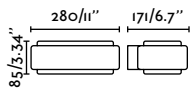

Beacon  
106

outdoor

Surface

Sticker 75540