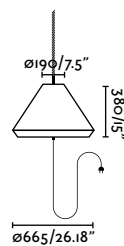

- 71584-09 Dark Grey + Beige **636,50€**
- 71584-11 Dark Grey + Green **636,50€**
- 71584-13 Dark Grey + Ochre **636,50€**

Material	Body Aluminium
	Diff Opal PEMD
	Shade PP
Light Source	1 E27 max. 15W
Bulb incl.	No
Recom. Bulb	17463
Class	II
Cable	3 MT

*Rope not included

Floor
52

Suspended
254