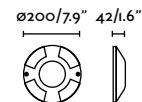

Loth 1L

IP67 IK10 incl.

70285 ● Matt Black 119,80€

Material	Body Aluminium
	Diff Opal PC
Power	6W
Lumen Output	210lm
Light Source	COB LED 3000K
Class	I
CRI	>80
Voltage (V/Hz)	220V-240V/50-60Hz
Resistance (Kg)	2000

Loth 2L

IP67 IK10 incl.

70286 ● Matt Black 130,70€

Material	Body Aluminium
	Diff Opal PC
Power	11,5W
Lumen Output	406lm
Light Source	COB LED 3000K
Class	I
CRI	>80
Voltage (V/Hz)	220V-240V/50-60Hz
Resistance (Kg)	2000

Loth 4L

IP67 IK10 incl.

70287 ● Matt Black 147,10€

Material	Body Aluminium
	Diff Opal PC
Power	13,5W
Lumen Output	472lm
Light Source	COB LED 3000K
Class	I
CRI	>80
Voltage (V/Hz)	220V-240V/50-60Hz
Resistance (Kg)	2000