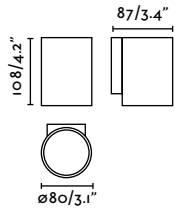

Kov R 1L

IP65 IK05 incl. SEA SIDE SUITABLE

Material	Body Aluminium
Power	6W
Light Source	COB LED
Class	I
CRI	>80
Voltage (V/Hz)	220V-240V/50-60Hz