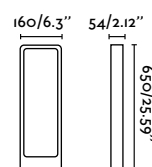

Das 300

IP54 IK09 incl.

75519 ● Dark Grey 168,00€

Material	Body Aluminium
	Diff Transparent Glass
Power	8W
Lumen Output	480lm
Light Source	COB LED 3000K
Class	I
CRI	>80
Voltage (V/Hz)	100V-240V/50-60Hz
Beam angle	180°

Das 650

IP54 IK09 incl.

75520 ● Dark Grey 196,40€

Material	Body Aluminium
	Diff Transparent Glass
Power	8W
Lumen Output	480lm
Light Source	COB LED 3000K
Class	I
CRI	>80
Voltage (V/Hz)	100V-240V/50-60Hz
Beam angle	180°