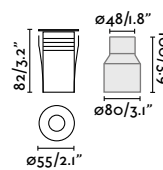

outdoor

Recessed

Curtis follows the same minimalist line as Crosby, but with an asymmetrical optic for illuminating details in a vertical plane or for generating striking effects on walls.

Curtis Assym 70462N