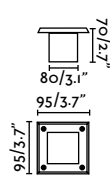

71499N

● Satin Stainless 118,90€

Material	Body Stainless Steel 316L + Aluminium Diff Opal Glass
Power	3W
Lumen Output	192lm
Light Source	SMD LED 3000K
Class	I
CRI	>80
Voltage (V/Hz)	220V-240V/50-60Hz
Cut out (mm)	80x80
Resistance (Kg)	1000