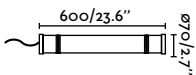

75751 Chrome 267,50€

Material	Body Stainless Steel 316L
	Diff Opal PC
Power	36W
Lumen Output	4809lm
Light Source	SMD LED 3000K
Class	I
CRI	>80
Voltage (V/Hz)	100V-240V/50-60Hz
Beam angle	120°
Cable	3 MT

Suspended
274