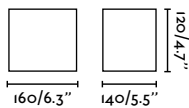

75630 2700K 122lm ● Concrete 189,00€

75633 3000K 173lm ● Concrete 189,00€

Material	Body Concrete
Power	6,5W
Light Source	SMD LED
Class	II
CRI	≥80
Voltage (V/Hz)	100V-277V/50-60Hz

Beacon
74