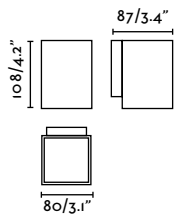

Kov SQ 1L

IP65 IK05 incl. SEA SIDE SUITABLE

Material	Body Aluminium
Power	6W
Light Source	COB LED
Class	I
CRI	>80
Voltage (V/Hz)	220V-240V/50-60Hz