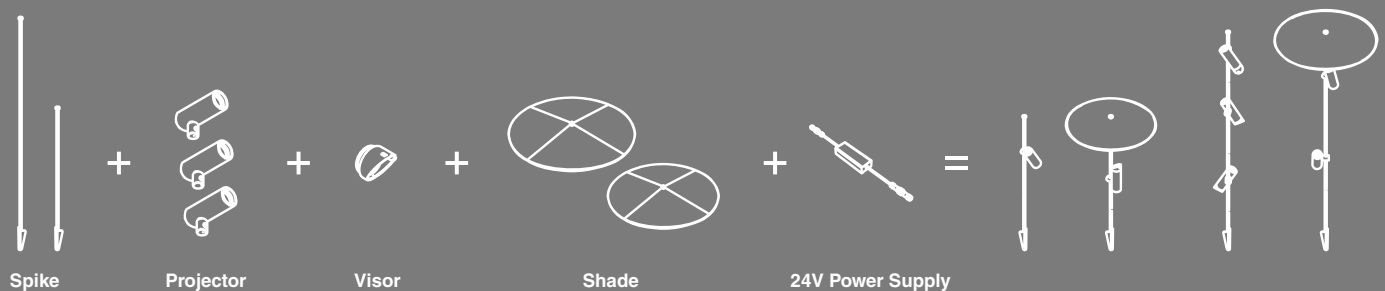

CLAP Projector

IP65 no incl. 355° 360°

Material	Body Aluminium
Power	6W
Light Source	COB LED
Class	III
CRI	>80
Voltage (V/Hz)	24VDC
Cable	2 MT

Family	Finish	Color T°	Beam Angle
75702- Clap Projector	2 Black	2 2700K	1 15°
	3 White	3 3000K	2 24°
			3 38°

15° COB LED 6W CRI>80 481lm 2700K	24° COB LED 6W CRI>80 553lm 2700K	38° COB LED 6W CRI>80 508lm 2700K
15° COB LED 6W CRI>80 496lm 3000K	24° COB LED 6W CRI>80 570lm 3000K	38° COB LED 6W CRI>80 524lm 3000K

Visor Accessory

75714-2 ● Black 5,40€

Optional drivers *Remote drivers

24VDC	6W	220/240V	1-30 units	on/off	IP20	98324099	32,20€
			1-30 units	on/off	IP67	98324100	70,60€