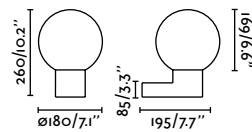

74432A-01 ● Dark Grey + Opal 103,80€

Material	Body Aluminium
	Diff Opal PMMA
Light Source	1 E27 max. 15W
Bulb incl.	No
Recom. Bulb	17437
Class	I