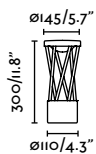

Twist 300
Estudi Ribaudí

IP65 incl.

71286 ● Dark Grey 172,80€

Material	Body Aluminium
	Diff Opal PC
Power	10W
Lumen Output	527lm
Light Source	SMD LED 3000K
Class	I
CRI	>80
Voltage (V/Hz)	100V-240V/50-60Hz

Twist 500
Estudi Ribaudí

IP65 incl.

71287 ● Dark Grey 209,10€

Material	Body Aluminium
	Diff Opal PC
Power	10W
Lumen Output	527lm
Light Source	SMD LED 3000K
Class	I
CRI	>80
Voltage (V/Hz)	100V-240V/50-60Hz