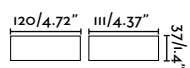

71388 ● Dark Grey 85,10€

Material	Body Aluminium
	Diff Transparent Glass
Power	6W
Lumen Output	310lm
Light Source	COB LED 3000K
Class	I
CRI	>80
Voltage (V/Hz)	220V-240V/50-60Hz
Beam angle	180°