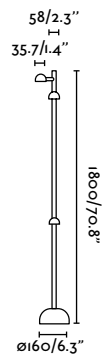

Brot 900 Beacon
Yembarastudio

IP65 incl.

reddot winner 2021

71253 ● Black 274,80€

Material	Body Aluminium Diff Opal Glass
Power	2x6W
Lumen Output	2x290lm
Light Source	SMD LED 2700K
Class	I
CRI	>80
Voltage (V/Hz)	100V-240V/50-60Hz
Beam angle	80°

Brot 1800 Beacon
Yembarastudio

IP65 incl.

reddot winner 2021

71254 ● Black 442,60€

Material	Body Aluminium Diff Opal Glass
Power	3x6W
Lumen Output	3x290lm
Light Source	SMD LED 2700K
Class	I
CRI	>80
Voltage (V/Hz)	100V-240V/50-60Hz
Beam angle	80°