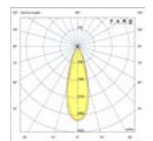

30° COB LED 6W CRI>80
835lm 2700K
COB LED 6W CRI>80
884lm 3000K