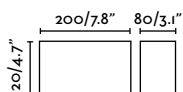

Tane

IP44 incl.

72269 ● Dark Grey 86,30€

Material	Body Aluminium Diff Opal Glass
Power	2x3,5W
Lumen Output	2x140lm
Light Source	SMD LED 3000K
Class	I
CRI	>80
Voltage (V/Hz)	100V-240V/50-60Hz
Beam angle	100°

Lacre

IP54 IK06

70802 ● Dark Grey 77,70€

Material	Body Aluminium Diff Transparent Glass
Light Source	1 E27 max. 15W
Bulb incl.	No
Recom. Bulb	17463
Class	I

Canon

IP44 incl.

70566N ● Dark Grey 80,10€
70567N ● Matt White 83,00€

Material	Body Aluminium Diff Transparent Glass
Power	4W
Lumen Output	130lm
Light Source	SMD LED 3000K
Class	I
CRI	>80
Voltage (V/Hz)	100V-240V/50-60Hz
Beam angle	120°