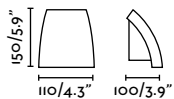

Proa
Àlex & Manel Llusçà

IP44

74400 ● Dark Grey 54,70€

Material	Body Aluminium
	Diff Transparent Glass
Light Source	1 GU10 max. 8W
Bulb incl.	No
Recom. Bulb	17334
Class	I

Tinia

IP44

71353 ● Dark Grey 54,80€

Material	Body Aluminium
	Diff Opal PC
Light Source	1 E27 max. 15W
Bulb incl.	No
Recom. Bulb	17463
Class	I

Gina

IP44

71363 ● Dark Grey 49,30€

71366 ● Matt White 49,30€

71367 ● Matt Black 49,30€

Material	Body Aluminium
	Diff Transparent Glass
Light Source	1 GU10 max. 8W
Bulb incl.	No
Recom. Bulb	17334
Class	I