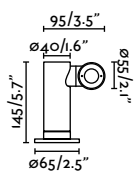

70783 ● Dark Grey 139,30€

Material	Body Aluminium
	Diff Opal Glass
Power	6W
Lumen Output	470lm
Light Source	COB LED 3000K
Class	I
CRI	>80
Voltage (V/Hz)	220V-240V/50-60Hz
Beam angle	30°

Spike
224