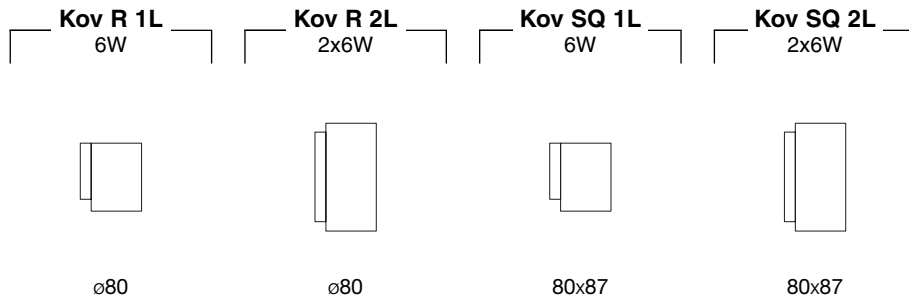

FINISH

---

1. ☐ White   ☒ Black

COLOR TEMPERATURE

2700K CRI80

3000K CRI80

BEAM ANGLE