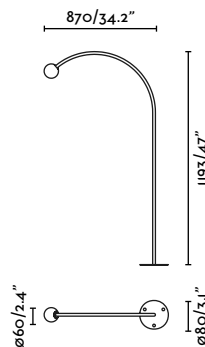

Cuca 300
Faro Lab

IP65 IK06

NEW

75582 NEW
Driver incl. ● Black 167,50€

Class II
Voltage (V/Hz) 220V-240V/50-60Hz

75580 NEW
Driver not incl.* ● Black 124,40€

Class III
Voltage (V/Hz) 24VDC

*Drivers info pag. 464

Material	Body Stainless Steel
	Diff Opal Glass
Power	3W
Lumen Output	154lm
Light Source	COB LED 2700K
CRI	>90
Cable	0.5 MT

Cuca 650
Faro Lab

IP65 IK06

NEW

75567
Driver incl. ● Black 210,40€

Class II
Voltage (V/Hz) 220V-240V/50-60Hz

75558
Driver not incl.* ● Black 166,20€

Class III
Voltage (V/Hz) 24VDC

*Drivers info pag. 464

Material	Body Stainless Steel
	Diff Opal Glass
Power	3W
Lumen Output	154lm
Light Source	COB LED 2700K
CRI	>90
Cable	0.5 MT

Cuca 1193
Faro Lab

IP65 IK06

NEW

75568
Driver incl. ● Black 232,10€

Class II
Voltage (V/Hz) 220V-240V/50-60Hz

75559
Driver not incl.* ● Black 188,20€

Class III
Voltage (V/Hz) 24VDC

*Drivers info pag. 464

Material	Body Stainless Steel
	Diff Opal Glass
Power	3W
Lumen Output	154lm
Light Source	COB LED 2700K
CRI	>90
Cable	0.5 MT