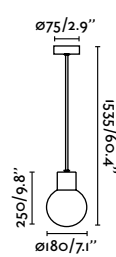

## Nautica 260

IP33

- 71106   Matt White + Matt Copper **96,00€**  
 71138  Rust Brown **96,30€**

<b>Material</b>	Body Steel
	Diff Transparent Glass
<b>Light Source</b>	1 E27 max. 15W
<b>Bulb incl.</b>	No
<b>Recom. Bulb</b>	17463
<b>Class</b>	I
<b>Cable</b>	1 MT