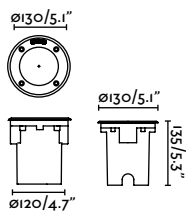

70311

● Satin Stainless 163,90€

Material	Body Stainless Steel 316L + Aluminium
Power	7,5W
Lumen Output	283lm
Light Source	COB LED 3000K
Class	II
CRI	>80
Voltage (V/Hz)	220V-240V/50-60Hz
Cut out (mm)	ø125
Resistance (Kg)	1000