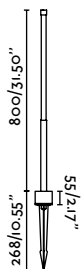

Bambou 1068

IP65 IK06 incl. IP68 CONNECTOR

75556 ● Matt Black 163,10€

Material	Body Aluminium
	Diff Transparent Glass
Power	8W
Lumen Output	410lm
Light Source	MODULO LED 2700K
Class	I
CRI	≥80
Voltage (V/Hz)	220V-240V/50-60Hz
Beam angle	360°
Cable	0.2 MT

Bambou 1268

IP65 IK06 incl. IP68 CONNECTOR

75557 ● Matt Black 176,00€

Material	Body Aluminium
	Diff Transparent Glass
Power	8W
Lumen Output	606lm
Light Source	MODULO LED 2700K
Class	I
CRI	≥80
Voltage (V/Hz)	220V-240V/50-60Hz
Beam angle	360°
Cable	0.2 MT