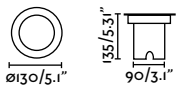

outdoor

Recessed

Geiser 70303