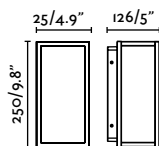

70850 ● Black 167,20€

Material	Body Aluminium
Power	7W
Lumen Output	265lm
Light Source	SMD LED 2700K
Class	I
CRI	>80
Voltage (V/Hz)	220V-240V/50-60Hz

Portable
46