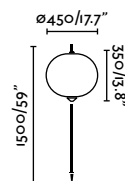

71576P-04 ● Dark Grey + White 239,60€

71575P-04 ● Dark Grey + White 269,50€

Material	Body Aluminium
	Shade PEMD
Light Source	1 E27 max. 15W
Bulb incl.	No
Recom. Bulb	17463
Class	II
Cable	2 MT

Material	Body Aluminium
	Shade PEMD
Light Source	1 E27 max. 15W
Bulb incl.	No
Recom. Bulb	17463
Class	II
Cable	2 MT