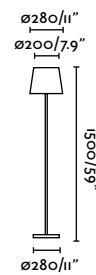

Toc 380

- 70775 Matt White 153,60€
- 70776 Matt Black 153,60€
- 70777 Grey 153,60€

Material	Body Aluminium Diff Opal PC
Power	2W
Lumen Output	180lm
Light Source	SMD LED 3000K
Class	III
Voltage (V/Hz)	5VDC
Battery incl.	Yes 5 Charge Max. 9h Worktime

Toc 1500

- 70786 Matt White 364,60€

Material	Body Aluminium Diff Opal PC
Power	5W
Lumen Output	468lm
Light Source	SMD LED 3000K
Class	III
Voltage (V/Hz)	5VDC
Battery incl.	Yes 9 Charge Max. 9h Worktime