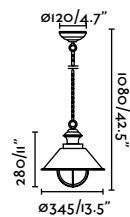

1. 71139 Rust Brown **134,90€**

Material	Body Steel
	Diff Transparent Glass
Light Source	1 E27 max. 15W
Bulb incl.	No
Recom. Bulb	17463
Class	I
Cable	1 MT

Wall
388

Pole
170