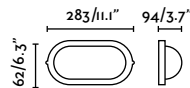

Estay

IP44

1. 72010 ● Matt White 23,10€
   72011 ● Matt Black 23,10€

Material	Body Aluminium Diff Opal Glass
Light Source	1 E27 max. 15W
Bulb incl.	No
Recom. Bulb	17463
Class	I

Derby 283

IP44

1. 72002 ● Matt White 39,50€

Material	Body Aluminium Diff Opal Glass
Light Source	1 E27 max. 15W
Bulb incl.	No
Recom. Bulb	17463
Class	I