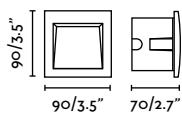

70146

● Dark Grey 58,80€

Material	Body Aluminium Diff Opal PC
Power	1W
Lumen Output	38lm
Light Source	SMD LED 3000K
Class	I
CRI	>80
Voltage (V/Hz)	100V-240V/50-60Hz
Beam angle	70°
Cut out (mm)	80x75