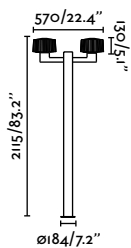

Muffin 2L
Àlex & Manel Lluscà

IP44

74435F2-04 ● Dark Grey + Opal 525,30€

Material	Body Aluminium Diff Opal PMMA
Light Source	2 E27 max. 15W
Bulb incl.	No
Recom. Bulb	17437
Class	I

Muffin 3L
Àlex & Manel Lluscà

IP44

74436F3-04 ● Dark Grey + Opal 606,00€

Material	Body Aluminium Diff Opal PMMA
Light Source	3 E27 max. 15W
Bulb incl.	No
Recom. Bulb	17437
Class	I

Post
148

Beacon
146

Suspended
264

Wall
384