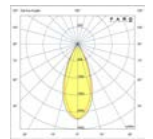

50° COB LED 12,5W
CRI>80 539lm 2700K
COB LED 12,5W
CRI>80 555lm 3000K