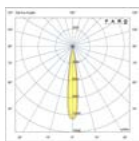

Family	Finish	Color T°	Beam Angle
71792- Kov Squared 1 light	1 White	2 2700K	1 14°
	2 Black	3 3000K	2 22°
			3 30°

14° COB LED W CRI>80
747lm 2700K
COB LED 6W CRI>80
791lm 3000K