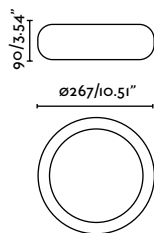

Anga 240

IP44 IK03 incl.

- 72352 ● White 139,40€
- 72353 ● Dark Grey 139,40€

Material	Body Concrete
	Diff Opal White PMMA
Power	18W
Lumen Output	1300lm
Light Source	SMD LED 2700K
Class	I
CRI	>80
Voltage (V/Hz)	220V-240V/50-60Hz

Anga 295

IP44 IK03 incl.

- 72354 ● White 166,70€
- 72355 ● Dark Grey 166,70€

Material	Body Concrete
	Diff Opal White PMMA
Power	24W
Lumen Output	1355lm
Light Source	SMD LED 2700K
Class	I
CRI	>80
Voltage (V/Hz)	220V-240V/50-60Hz