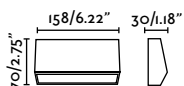

70658

● Dark Grey 49,80€

Material	Body ABS
	Diff Transparent PC
Power	3W
Lumen Output	161lm
Light Source	SMD LED 3000K
Class	II
CRI	>80
Voltage (V/Hz)	220V-240V/50-60Hz