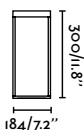

Kasp Wall Accessory

71914

● Black 29,50€

Material	Body Aluminium

USB Charger