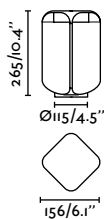

71214 ● Dark Grey 275,40€

Material	Body Aluminium
	Diff Opal PC
Power	12W
Lumen Output	622lm
Light Source	SMD LED 3000K
Class	I
CRI	>80
Voltage (V/Hz)	100V-240V/50-60Hz

Floor
162

Wall
334