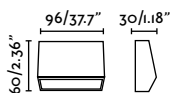

70657

● Dark Grey 43,80€

Material	Body ABS
	Diff Transparent PC
Power	2W
Lumen Output	101lm
Light Source	SMD LED 3000K
Class	II
CRI	>80
Voltage (V/Hz)	220V-240V/50-60Hz