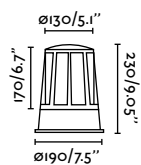

Sete

IP54

IK04

Surat

IP54

Mauren

IP44

SEA SIDE
SUITABLE

75521

● Dark Grey 220,30€

72310

● Dark Grey 98,20€

70993

● ○ Brass + Transparent 156,30€

Material	Body Aluminium
	Diff Opal PC
Power	6W
Lumen Output	220lm
Light Source	SMD LED 3000K
Class	I
CRI	>80
Voltage (V/Hz)	100V-240V/50-60Hz

Material	Body Aluminium
	Diff Transparent Glass
Light Source	1 E27 max. 15W
Bulb incl.	No
Recom. Bulb	17463
Class	I

Material	Body Brass
	Diff Transparent Glass
Light Source	1 E27 max. 15W
Bulb incl.	No
Recom. Bulb	17463
Class	I