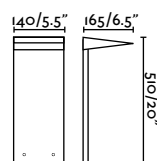

Klamp
Àlex & Manel Lluscà

IP44

74411 ● Dark Grey 196,00€

Material	Body Aluminium Diff Opal PC
Light Source	1 E27 max. 15W
Bulb incl.	No
Recom. Bulb	17463
Class	I

Soleil

IP54

IK07

70785 ● Dark Grey 199,90€

Material	Body Aluminium Diff Opal PMMA
Power	2W
Lumen Output	157lm
Light Source	SMD LED 3000K
Class	III
CRI	>80
	7 Charge Max. 3h Worktime

Solar lamp