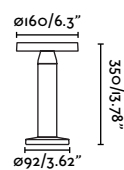

## Cairo

IP44 DIM  

NEW

74500 ● Black 50,30€

74501 ● Sand 50,30€

<b>Material</b>	<b>Body</b> PC <b>Diff</b> Transparent PC
<b>Power</b>	2W
<b>Lumen Output</b>	120lm
<b>Light Source</b>	SMD LED 2700K
<b>Class</b>	III
<b>CRI</b>	≥80
<b>Voltage (V/Hz)</b>	5VDC
<b>Battery incl.</b>	Yes 4 Charge Max. 7h Worktime