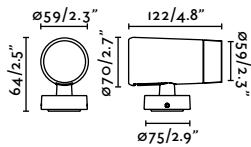

Puk 59

IP65 IK06 incl. SEA SIDE SUITABLE 170° 90°

Material	Body Aluminium
	Diff Transparent Glass
Power	12,5W
Light Source	COB LED
Class	I
CRI	>80
Voltage (V/Hz)	220V-240V/50-60Hz

Family	Finish	Color T°	Beam Angle
75302- Puk Projector ø59	2 Black	2 2700K 3 3000K	1 15° 2 30° 3 50°

15° COB LED 12,5W
CRI>80 339lm 2700K
COB LED 12,5W
CRI>80 691lm 3000K