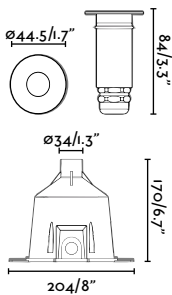

70443 ● Satin Stainless 190,40€

70444 ● Satin Stainless 273,60€

70455 ● Satin Stainless 399,00€

Material	Body Stainless Steel 316L Diff Transparent Glass
Power	3W
Lumen Output	196lm
Light Source	SMD LED 4000K
Class	III
CRI	>80
Voltage (V/Hz)	24VDC
Beam angle	30°
Cut out (mm)	ø234
Recom. Driver	98324026

*Drivers info pag. 464

Material	Body Stainless Steel 316L Diff Transparent Glass
Power	5W
Lumen Output	348lm
Light Source	SMD LED 4000K
Class	III
CRI	>80
Voltage (V/Hz)	24VDC
Beam angle	30°
Cut out (mm)	ø230
Recom. Driver	98324026

*Drivers info pag. 464

Material	Body Stainless Steel 316L + ABS Diff Transparent Glass
Power	18W
Lumen Output	600lm
Light Source	SMD LED 4000K
Class	III
CRI	85
Voltage (V/Hz)	24VDC
Beam angle	25°
Cut out (mm)	ø156
Recom. Driver	98324020U

*Drivers info pag. 464