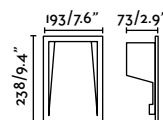

Soun 105

IP65 IK06
incl. incl.

- 70833 ● Dark Grey 103,60€
- 70834 ● Matt White 103,60€

Material	Body Aluminium
	Diff Transparent Glass
Power	4,5W
Lumen Output	200lm
Light Source	SMD LED 3000K
Class	I
CRI	>80
Voltage (V/Hz)	100V-240V/50-60Hz
Beam angle	120°
Cut out (mm)	220x95

Soun 193

IP65 IK06
incl. incl.

- 70900 ● Dark Grey 136,90€
- 70901 ● Matt White 136,90€

Material	Body Aluminium
	Diff Transparent Glass
Power	8W
Lumen Output	630lm
Light Source	SMD LED 3000K
Class	I
CRI	>80
Voltage (V/Hz)	100V-240V/50-60Hz
Beam angle	120°
Cut out (mm)	183x225