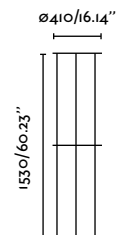

Versus
Pepe Llaudet

Material	Body PEMD
	Diff Matt White
Light Source	1 E27 max. 15W
Bulb incl.	No
Recom. Bulb	17463
Class	II
Cable	3 MT

Versus Structure S
Pepe Llaudet

74422 ● Black 217,10€

Material	Body Steel

Versus Structure L
Pepe Llaudet

Material	Body Steel