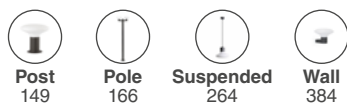

Blubs 540
Estudi Ribaudí

IP44

74434B-03 ● Dark Grey + Opal 138,50€

Material	Body Aluminium
	Diff Opal PMMA
Light Source	1 E27 max. 15W
Bulb incl.	No
Recom. Bulb	17437
Class	I

Moon 610
Faro Lab

IP44

74434B-01 ● Dark Grey + Opal 130,70€

Material	Body Aluminium
	Diff Opal PMMA
Light Source	1 E27 max. 15W
Bulb incl.	No
Recom. Bulb	17437
Class	I