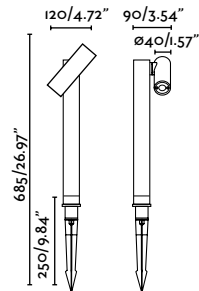

Bezel

IP65 IK06 incl. CONNECTOR

Material	Body Aluminium Diff Transparent Glass
Power	8W
Lumen Output	349lm
Light Source	COB LED 2700K
Class	I
CRI	90
Voltage (V/Hz)	220V-240V/50-60Hz
Cable	1.2 MT

Spy 145

IP65 IK05 incl. 350°

Material	Body Aluminium + PC Diff Opal Glass
Power	6W
Lumen Output	470lm
Light Source	COB LED 3000K
Class	I
Voltage (V/Hz)	220V-240V/50-60Hz
Beam angle	30°
Cable	2 MT

Spy 435

IP65 IK05 incl. 350°

Material	Body Aluminium + PC Diff Opal Glass
Power	6W
Lumen Output	395lm
Light Source	COB LED 3000K
Class	I
Voltage (V/Hz)	220V-240V/50-60Hz
Beam angle	30°
Cable	2 MT