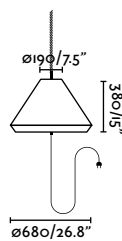

\*Rope not included

Floor  
54

Suspended  
254

Spike  
242

**Saigon T70 Portable**  
Nahtrang

71584-05 ●● Dark Grey + Cream 399,20€

71584-06 ●● Dark Grey + Brown 399,30€

<b>Material</b>	<b>Body</b> Aluminium
	<b>Diff</b> Opal PEMD
	<b>Shade</b> Textilene
<b>Light Source</b>	1 E27 max. 15W
<b>Bulb incl.</b>	No
<b>Recom. Bulb</b>	17463
<b>Class</b>	II
<b>Cable</b>	3 MT