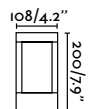

Agra 200

IP55 incl.

- 70755 3000K 499lm ● Dark Grey 176,40€
- 70756 3000K 499lm ● Brown 176,40€
- 70840 2700K 350lm ● Dark Grey 176,40€
- 70841 2700K 350lm ● Brown 176,40€

Material	Body Aluminium
	Diff Transparent Glass
Power	9W
Light Source	COB LED
Class	I
CRI	>80
Voltage (V/Hz)	100V-240V/50-60Hz

Agra 650

IP55 incl.

- 70753 3000K 710lm ● Dark Grey 242,20€
- 70754 3000K 710lm ● Brown 242,20€
- 70842 2700K 503lm ● Dark Grey 242,20€
- 70843 2700K 503lm ● Brown 242,20€

Material	Body Aluminium
	Diff Transparent Glass
Power	9W
Light Source	COB LED
Class	I
CRI	>80
Voltage (V/Hz)	100V-240V/50-60Hz