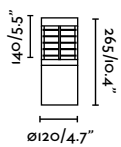

Giza 265

IP54 IK05 incl.

70767 ● Dark Grey 188,20€

Material	Body Aluminium Diff Opal PC
Power	15W
Lumen Output	645lm
Light Source	COB LED 3000K
Class	I
CRI	>80
Voltage (V/Hz)	100V-240V/50-60Hz

Giza 650

IP54 IK05 incl.

70768 ● Dark Grey 237,70€

Material	Body Aluminium Diff Opal PC
Power	15W
Lumen Output	645lm
Light Source	COB LED 3000K
Class	I
CRI	>80
Voltage (V/Hz)	100V-240V/50-60Hz