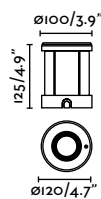

71489N ● Satin Stainless 81,10€

Material	Body Stainless Steel 316L + Aluminium Diff Transparent Glass
Light Source	1 GU10 max. 8W
Bulb incl.	No
Recom. Bulb	17324
Class	I
Cut out (mm)	ø100
Resistance (Kg)	2000