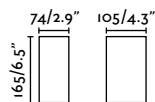

Log

IP54

IK06

70264 ● Dark Grey 122,20€

Material	Body Aluminium
	Diff Opal PC
Power	9W
Lumen Output	467lm
Light Source	SMD LED 3000K
Class	I
CRI	>80
Voltage (V/Hz)	220V-240V/50-60Hz

Blind

IP65

IK06

70267 ● Matt White 129,90€
70268 ● Rust Brown 129,90€
70634 ● Dark Grey 129,90€

Material	Body Aluminium
	Diff Transparent Glass
Power	2x3W
Lumen Output	2x161lm
Light Source	COB LED 3000K
Class	I
CRI	>80
Voltage (V/Hz)	220V-240V/50-60Hz

Olan

IP65

IK06

70269 ● Matt White 125,50€
70270 ● Rust Brown 125,50€
70637 ● Dark Grey 125,50€

Material	Body Aluminium
	Diff Transparent Glass
Power	2x3W
Lumen Output	2x127lm
Light Source	COB LED 3000K
Class	I
CRI	>80
Voltage (V/Hz)	220V-240V/50-60Hz