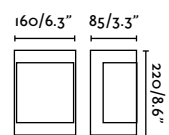

72280

● Satin Stainless 49,00€

Material	Body Stainless Steel 304
	Diff Opal PC
Light Source	1 E27 max. 15W
Bulb incl.	No
Recom. Bulb	17463
Class	II