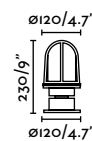

Sete

IP54

IK04

Surat

IP54

Mauren

IP44

SEA SIDE
SUITABLE

75521

● Dark Grey 220,30€

72310

● Dark Grey 98,20€

70993

● ○ Brass + Transparent 156,30€

Material	Body Aluminium
	Diff Opal PC
Power	6W
Lumen Output	220lm
Light Source	SMD LED 3000K
Class	I
CRI	>80
Voltage (V/Hz)	100V-240V/50-60Hz

Material	Body Aluminium
	Diff Transparent Glass
Light Source	1 E27 max. 15W
Bulb incl.	No
Recom. Bulb	17463
Class	I

Material	Body Brass
	Diff Transparent Glass
Light Source	1 E27 max. 15W
Bulb incl.	No
Recom. Bulb	17463
Class	I