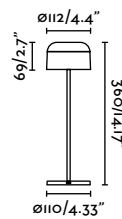

Mavis 200

NEW

- 71920 ● Matt Black 70,60€
- 71921 ● Matt White 70,60€
- 71923 ● Yellow 70,60€

Material	Body Aluminium
	Diff Transparent PC
Power	2W
Lumen Output	150lm
Light Source	SMD LED 2700K
Class	III
CRI	≥80
Voltage (V/Hz)	5VDC
Battery incl.	Yes
	4h Charge Max. 10h Worktime

Mavis 360

NEW

- 71928 ● Matt Black 92,20€
- 71929 ● Matt White 92,20€
- 71931 ● Yellow 92,20€

Material	Body Aluminium
	Diff Transparent PC
Power	3W
Lumen Output	225lm
Light Source	SMD LED 2700K
Class	III
CRI	≥80
Voltage (V/Hz)	5VDC
Battery incl.	Yes
	4h Charge Max. 10h Worktime

Touch lamp