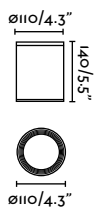

- 71740   Dark Grey + Transparent 112,20€
- 71741   Dark Grey + Smoked 130,20€
- 71742   Dark Grey + Amber 130,20€

Material	Body Aluminium
	Diff Transparent Glass
Light Source	1 E27 max. 15W
Bulb incl.	No
Recom. Bulb	17463
Class	I