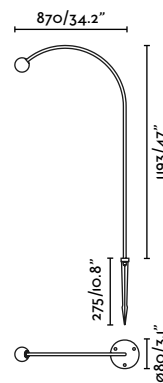

Cuca 300
Faro Lab

IP65 IK06

NEW

75583
Driver incl. ● Black **167,50€**

Class II
Voltage (V/Hz) 220V-240V/50-60Hz

75581
Driver not incl.* ● Black **155,30€**

Class III
Voltage (V/Hz) 24VDC

*Drivers info pag. 464

Material	Body Stainless Steel
	Diff Opal Glass
Power	3W
Lumen Output	154lm
Light Source	COB LED 2700K
CRI	>90
Cable	0.5 MT

Cuca 650
Faro Lab

IP65 IK06

NEW

75565
Driver incl. ● Black **242,00€**

Class II
Voltage (V/Hz) 220V-240V/50-60Hz

75561
Driver not incl.* ● Black **197,00€**

Class III
Voltage (V/Hz) 24VDC

*Drivers info pag. 464

Material	Body Stainless Steel
	Diff Opal Glass
Power	3W
Lumen Output	154lm
Light Source	COB LED 2700K
CRI	>90
Cable	0.5 MT

Cuca 1193
Faro Lab

IP65 IK06

NEW

75566
Driver incl. ● Black **263,70€**

Class II
Voltage (V/Hz) 220V-240V/50-60Hz

75562
Driver not incl.* ● Black **219,00€**

Class III
Voltage (V/Hz) 24VDC

*Drivers info pag. 464

Material	Body Stainless Steel
	Diff Opal Glass
Power	3W
Lumen Output	154lm
Light Source	COB LED 2700K
CRI	>90
Cable	0.5 MT