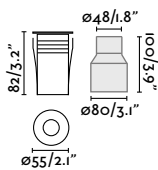

outdoor

Recessed

Curtis follows the same minimalist line as Crosby, but with an asymmetrical optic for illuminating details in a vertical plane or for generating striking effects on walls.

Curtis Assym 70462N