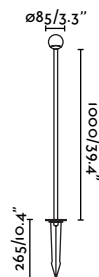

Cuca 500 Spike
Faro Lab

IP65 IK06

NEW

75586
Driver incl. ● Black **201,80€**

Class II
Voltage (V/Hz) 220V-240V/50-60Hz

75585
Driver not incl.* ● Black **158,80€**

Class III
Voltage (V/Hz) 24VDC

*Drivers info pag. 464

Material	Body Stainless Steel
	Diff Opal Glass
Power	3W
Lumen Output	154lm
Light Source	COB LED 2700K
CRI	>90
Cable	0.5 MT

Beacon
68

Cuca 1000 Spike
Faro Lab

IP65 IK06

NEW

75590
Driver incl. ● Black **239,00€**

Class II
Voltage (V/Hz) 220V-240V/50-60Hz

75589
Driver not incl.* ● Black **196,00€**

Class III
Voltage (V/Hz) 24VDC

*Drivers info pag. 464

Material	Body Stainless Steel
	Diff Opal Glass
Power	3W
Lumen Output	154lm
Light Source	COB LED 2700K
CRI	>90
Cable	0.5 MT