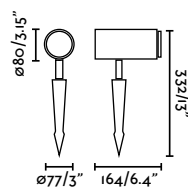

Material	Body Aluminium
	Diff Transparent PMMA
Power	8,5W
Lumen Output	635lm
Light Source	COB LED 3000K
Class	I
CRI	>80
Voltage (V/Hz)	100V-240V/50-60Hz
Beam angle	18-45°
Cable	0.3 MT

Wall
208