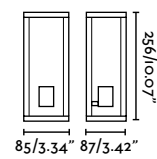

71303

● Dark Grey 88,50€

Material	Body Aluminium
	Diff Transparent Glass
Light Source	1 E27 max. 15W
Bulb incl.	No
Recom. Bulb	17428
Class	I