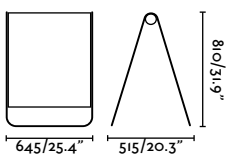

Cadaques 2.5m Cable Accessory

- 71244 Black **18,00€**

Floor fixing
accessory included