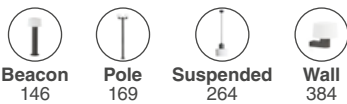

Muffin 259
Àlex & Manel Lluscà

IP44

74433S-04 ● Dark Grey + Opal 104,20€

Material	Body Aluminium
	Diff Opal PMMA
Light Source	1 E27 max. 15W
Bulb incl.	No
Recom. Bulb	17437
Class	I

Mistu 310
Faro Lab

IP44

74433S-02 ● Dark Grey + Opal 90,90€

Material	Body Aluminium
	Diff Opal PMMA
Light Source	1 E27 max. 15W
Bulb incl.	No
Recom. Bulb	17437
Class	I