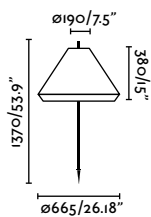

Saigon C70
Nahtrang

IP65/44

- 71575P-09 Dark Grey + Beige **663,90€**
- 71575P-11 Dark Grey + Green **663,90€**
- 71575P-13 Dark Grey + Ochre **663,90€**

Material	Body Aluminium
	Diff Opal PEMD
	Shade PP
Light Source	1 E27 max. 15W
Bulb incl.	No
Recom. Bulb	17463
Class	II
Cable	2 MT

Saigon W70
Nahtrang

IP65/44

- 71575P-07 Dark Grey + Brown **567,70€**

Material	Body Aluminium
	Diff Opal PEMD
	Shade Synthetic Wicker
Light Source	1 E27 max. 15W
Bulb incl.	No
Recom. Bulb	17463
Class	II
Cable	2 MT

Saigon T70
Nahtrang

IP65/44

- 71575P-05 Dark Grey + Cream **426,70€**
- 71575P-06 Dark Grey + Brown **426,80€**

Material	Body Aluminium
	Diff Opal PEMD
	Shade Textilene
Light Source	1 E27 max. 15W
Bulb incl.	No
Recom. Bulb	17463
Class	II
Cable	2 MT