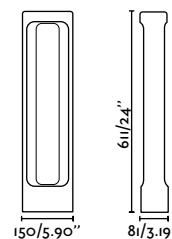

**Totem 611**  
Roger Vancells

IP55 IK06 incl. SEA SIDE SUITABLE IP68 CONNECTOR

reddot winner 2023

- 75552 2700K 307lm ● Concrete **377,00€**
- 75553 3000K 370lm ● Concrete **376,40€**

<b>Material</b>	Body Concrete
<b>Power</b>	6,5W
<b>Light Source</b>	SMD LED
<b>Class</b>	II
<b>CRI</b>	≥80
<b>Voltage (V/Hz)</b>	220V-240V/50-60Hz