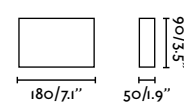

Kaula 100

IP44 incl.

70405 ● Satin Stainless 113,30€

Material	Body Stainless Steel 316L
	Diff Opal PMMA
Power	2x4,5W
Lumen Output	2x400lm
Light Source	SMD LED 3000K
Class	I
CRI	>80
Voltage (V/Hz)	220V-240V/50-60Hz

Kaula 180

IP44 incl.

70406 ● Satin Stainless 127,30€

Material	Body Stainless Steel 316L
	Diff Opal PMMA
Power	2x8W
Lumen Output	2x241lm
Light Source	SMD LED 3000K
Class	I
CRI	>80
Voltage (V/Hz)	220V-240V/50-60Hz