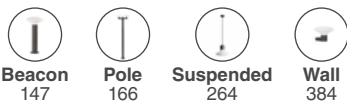

Blubs 240
Estudi Ribaudí

IP44

74433S-03 ● Dark Grey + Opal 112,90€

Material	Body Aluminium
	Diff Opal PMMA
Light Source	1 E27 max. 15W
Bulb incl.	No
Recom. Bulb	17437
Class	I

Moon 300
Faro Lab

IP44

74433S-01 ● Dark Grey + Opal 105,20€

Material	Body Aluminium
	Diff Opal PMMA
Light Source	1 E27 max. 15W
Bulb incl.	No
Recom. Bulb	17437
Class	I