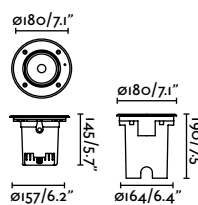

70312

● Satin Stainless 235,40€

Material	Body Stainless Steel 316L + Aluminium
Power	12,5W
Lumen Output	464lm
Light Source	COB LED 3000K
Class	II
CRI	>80
Voltage (V/Hz)	220V-240V/50-60Hz
Cut out (mm)	ø170
Resistance (Kg)	1000