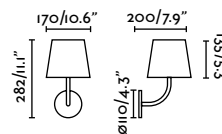

70780 ● Matt White 153,60€

Material	Body Aluminium
	Diff Opal PC
Power	8W
Lumen Output	709lm
Light Source	SMD LED 3000K
Class	I
CRI	>80
Voltage (V/Hz)	220V-240V/50-60Hz