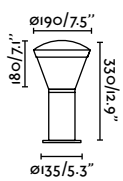

Shelby 330
Conillas

IP65 incl.

75537 ● Dark Grey 204,90€

Material	Body Aluminium
	Diff Transparent PC
Power	10W
Lumen Output	758lm
Light Source	SMD LED 3000K
Class	I
CRI	>80
Voltage (V/Hz)	100V-240V/50-60Hz

Shelby 630
Conillas

IP65 incl.

75538 ● Dark Grey 232,00€

Material	Body Aluminium
	Diff Transparent PC
Power	10W
Lumen Output	758lm
Light Source	SMD LED 3000K
Class	I
CRI	>80
Voltage (V/Hz)	100V-240V/50-60Hz