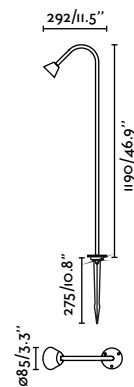

Lily 300
Faro Lab

IP65 IK06

NEW

75620-2
Driver incl. ● Black **200,40€**

Class II
Voltage (V/Hz) 220V-240V/50-60Hz

75620-1
Driver not incl.* ● Black **156,50€**

Class III
Voltage (V/Hz) 24VDC

*Drivers info pag. 464

Material	Body Stainless Steel
	Diff Transparent Glass
Power	3W
Lumen Output	154lm
Light Source	COB LED 2700K
CRI	>90
Cable	0.5 MT

Lily 650
Faro Lab

IP65 IK06

NEW

75621-2
Driver incl. ● Black **242,60€**

Class II
Voltage (V/Hz) 220V-240V/50-60Hz

75621-1
Driver not incl.* ● Black **199,50€**

Class III
Voltage (V/Hz) 24VDC

*Drivers info pag. 464

Material	Body Stainless Steel
	Diff Transparent Glass
Power	3W
Lumen Output	154lm
Light Source	COB LED 2700K
CRI	>90
Cable	0.5 MT

Lily 1190
Faro Lab

IP65 IK06

NEW

75622-2
Driver incl. ● Black **271,30€**

Class II
Voltage (V/Hz) 220V-240V/50-60Hz

75622-1
Driver not incl.* ● Black **228,20€**

Class III
Voltage (V/Hz) 24VDC

*Drivers info pag. 464

Material	Body Stainless Steel
	Diff Transparent Glass
Power	3W
Lumen Output	154lm
Light Source	COB LED 2700K
CRI	>90
Cable	0.5 MT