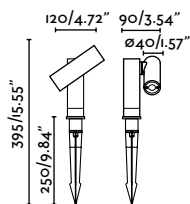

Bezel

IP65 IK06 incl. CONNECTOR

Material	Body Aluminium Diff Transparent Glass
Power	8W
Lumen Output	349lm
Light Source	COB LED 2700K
Class	I
CRI	90
Voltage (V/Hz)	220V-240V/50-60Hz
Cable	1.2 MT

Spy 145

IP65 IK05 incl. 350°

Material	Body Aluminium + PC Diff Opal Glass
Power	6W
Lumen Output	470lm
Light Source	COB LED 3000K
Class	I
Voltage (V/Hz)	220V-240V/50-60Hz
Beam angle	30°
Cable	2 MT

Spy 435

IP65 IK05 incl. 350°

Material	Body Aluminium + PC Diff Opal Glass
Power	6W
Lumen Output	395lm
Light Source	COB LED 3000K
Class	I
Voltage (V/Hz)	220V-240V/50-60Hz
Beam angle	30°
Cable	2 MT