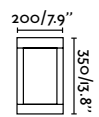

- 75595 2700K 242lm ● Concrete 255,90€
- 75596 3000K 370lm ● Concrete 255,90€

Material	Body Concrete
Power	6W
Light Source	SMD LED
Class	II
CRI	≥80
Voltage (V/Hz)	220V-240V/50-60Hz