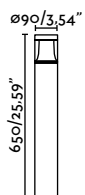

Plim 1

IP65 incl.

71299 ● Dark Grey 148,80€

Material	Body Aluminium
	Diff Transparent PC
Power	10W
Lumen Output	508lm
Light Source	SMD LED 3000K
Class	I
CRI	>80
Voltage (V/Hz)	100V-240V/50-60Hz

Plim 2

IP65 incl.

71300 ● Dark Grey 148,80€

Material	Body Aluminium
	Diff Opal PC
Power	10W
Lumen Output	400lm
Light Source	SMD LED 3000K
Class	I
CRI	>80
Voltage (V/Hz)	100V-240V/50-60Hz

Plim 3

IP65 incl.

71301 ● Dark Grey 148,80€

Material	Body Aluminium
	Diff Transparent PC
Power	10W
Lumen Output	478lm
Light Source	SMD LED 3000K
Class	I
CRI	>80
Voltage (V/Hz)	100V-240V/50-60Hz