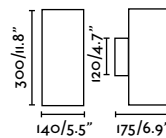

Thon 1L

IP55 IK06 incl.

70283 ● Dark Grey 270,50€

Material	Body Aluminium Diff Opal Glass
Power	15W
Lumen Output	825lm
Light Source	COB LED 3000K
Class	I
CRI	>80
Voltage (V/Hz)	220V-240V/50-60Hz
Beam angle	18°

Thon 2L

IP55 IK06 incl.

70284 ● Dark Grey 319,20€

Material	Body Aluminium Diff Opal Glass
Power	2x15W
Lumen Output	2x859lm
Light Source	COB LED 3000K
Class	I
CRI	>80
Voltage (V/Hz)	220V-240V/50-60Hz
Beam angle	18°