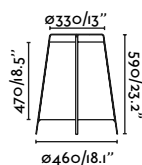

Akane
Pepe Laudet

IP44

1. 71262 ●● Matt Black + Green 588,20€
   71263 ●● Matt Black + Beige 588,20€

Material	Body Steel
	Shade PP
Light Source	E27 max. 12W
Bulb incl.	No
Recom. Bulb	17425
Class	II
Cable	5 MT

*Only for glass LED bulbs, models A60, ST64, G95 and G125