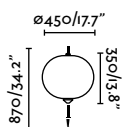

71576P-04 ● Dark Grey + White 239,60€

71575P-04 ● Dark Grey + White 269,50€

Material	Body Aluminium
	Shade PEMD
Light Source	1 E27 max. 15W
Bulb incl.	No
Recom. Bulb	17463
Class	II
Cable	2 MT

Material	Body Aluminium
	Shade PEMD
Light Source	1 E27 max. 15W
Bulb incl.	No
Recom. Bulb	17463
Class	II
Cable	2 MT