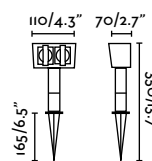

Tono

IP44

73150 ● Matt Black 51,00€

Material	Body Aluminium
	Diff Transparent Glass
Light Source	1 GU10 max. 8W
Bulb incl.	No
Recom. Bulb	17334
Class	I
Cable	2 MT

Garten Lampholder

IP54/44

73111 ● Matt Black 29,50€

Material	Body ABS
Light Source	1 E27 max. 15W
Bulb incl.	No
Recom. Bulb	17400
Class	II
Cable	2.5 MT

Garten plug

IP44

73100 ● Matt Black 45,60€

Material	Body ABS
Light Source	max. 3500W
Bulb incl.	Yes
Class	I
Cable	2.5 MT