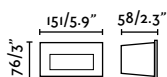

70288 ● White 101,40€
70289 ● Dark Grey 101,40€

70271 ● Matt White 101,30€
70638 ● Dark Grey 99,30€

70162 ● Dark Grey 80,10€
70163 ● Matt White 80,10€

Material	Body Aluminium
	Diff Transparent PC
Power	5W
Lumen Output	722lmIm
Light Source	SMD LED 4000K
Dimmable K	2200-2700-3200-4000K
Class	I
CRI	≥80
Voltage (V/Hz)	220V-240V/50-60Hz
Cut out (mm)	66x140
Cable	0.3 MT

Material	Body Aluminium
	Diff Transparent PC
Power	8W
Lumen Output	496lm
Light Source	SMD LED 3000K
Class	I
CRI	>80
Voltage (V/Hz)	220V-240V/50-60Hz
Cut out (mm)	215x65

Material	Body Aluminium
	Diff Opal PC
Power	5W
Lumen Output	277lm
Light Source	SMD LED 3000K
Class	I
CRI	>80
Voltage (V/Hz)	100V-240V/50-60Hz
Cut out (mm)	95x65