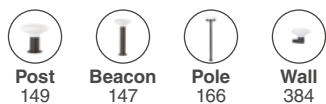

74427C-03 ● Dark Grey + Opal 110,90€

Material	Body Aluminium
	Diff Opal PMMA
Light Source	1 E27 max. 15W
Bulb incl.	No
Recom. Bulb	17437
Class	I