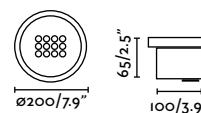

Recessed box

71703 ● Black 35,70€

Material **Body ABS**

Cut out 175x195

Material	Body Aluminium + ABS
	Diff Transparent Glass
Power	25W
Light Source	SMD LED 3000K
Class	III
CRI	≥90
Voltage (V/Hz)	24VDC
Cut out (mm)	250x235
Recom. Driver	98324030

*Drivers info pag. 464