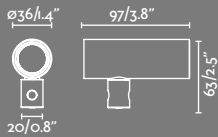

CLAP Projector

IP65 no incl. 355° 360°

Material	Body Aluminium
Power	6W
Light Source	COB LED
Class	III
CRI	>80
Voltage (V/Hz)	24VDC
Cable	2 MT