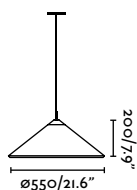

Saigon R55
Nahrang

IP44

71579-02

● Dark Grey + White 276,50€

Saigon R45
Nahrang

IP44 IK06

71579C-04

● Dark Grey + White 256,30€

Saigon R17
Nahrang

IP44

71579C-03

● Dark Grey + White 242,70€

Material	Body Aluminium
	Shade PEMD
Light Source	1 E27 max. 15W
Bulb incl.	No
Recom. Bulb	17463
Class	II
Cable	1.2 MT

Material	Body Aluminium
	Shade PEMD
Light Source	1 E27 max. 15W
Bulb incl.	No
Recom. Bulb	17463
Class	II
Cable	1.2 MT

Material	Body Aluminium
	Shade PEMD
Light Source	1 E27 max. 15W
Bulb incl.	No
Recom. Bulb	17463
Class	II
Cable	1.2 MT