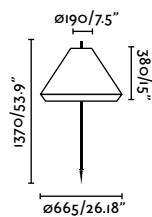

Saigon C70
Nahtrang

IP65/44

- 71575P-09 Dark Grey + Beige **663,90€**
- 71575P-11 Dark Grey + Green **663,90€**
- 71575P-13 Dark Grey + Ochre **663,90€**

Material	Body Aluminium
	Diff Opal PEMD
	Shade PP
Light Source	1 E27 max. 15W
Bulb incl.	No
Recom. Bulb	17463
Class	II
Cable	2 MT

Saigon W70
Nahtrang

IP65/44

- 71575P-07 Dark Grey + Brown **567,70€**

Material	Body Aluminium
	Diff Opal PEMD
	Shade Synthetic Wicker
Light Source	1 E27 max. 15W
Bulb incl.	No
Recom. Bulb	17463
Class	II
Cable	2 MT

Saigon T70
Nahtrang

IP65/44

- 71575P-05 Dark Grey + Cream **426,70€**
- 71575P-06 Dark Grey + Brown **426,80€**

Material	Body Aluminium
	Diff Opal PEMD
	Shade Textilene
Light Source	1 E27 max. 15W
Bulb incl.	No
Recom. Bulb	17463
Class	II
Cable	2 MT