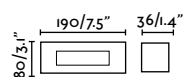

Surface

Dart Box RCT recessed

70281 Black **16,50€**

Material	Body PC