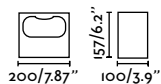

Glint 157 Post Lamp

Faro Lab

IP55 IK06 incl.
SEA SIDE SUITABLE IP68 CONNECTOR

NEW

75636 2700K 68lm ● Concrete 189,00€
75639 3000K 97lm ● Concrete 189,00€

Material	Body Concrete
Power	6,5W
Light Source	SMD LED
Class	II
CRI	≥80
Voltage (V/Hz)	100V-277V/50-60Hz

Glint 400 Beacon

Faro Lab

IP55 IK06 incl.
SEA SIDE SUITABLE IP68 CONNECTOR

NEW

75637 2700K 68lm ● Concrete 292,90€
75640 3000K 97lm ● Concrete 292,90€

Material	Body Concrete
Power	6,5W
Light Source	SMD LED
Class	II
CRI	≥80
Voltage (V/Hz)	100V-277V/50-60Hz

Glint 700 Beacon

Faro Lab

IP55 IK06 incl.
SEA SIDE SUITABLE IP68 CONNECTOR

NEW

75638 2700K 68lm ● Concrete 367,00€
75641 3000K 97lm ● Concrete 367,00€

Material	Body Concrete
Power	6,5W
Light Source	SMD LED
Class	II
CRI	≥80
Voltage (V/Hz)	100V-277V/50-60Hz