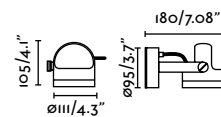

Project 73
Àlex & Manel Llusçà

- 71383 ● Grey 67,00€
- 71390 ● Dark Grey 67,10€

Material	Body Aluminium
	Diff Transparent Glass
Light Source	1 GU10 max. 5W
Bulb incl.	No
Recom. Bulb	17334
Class	I

Project 165
Àlex & Manel Llusçà

- 71389 ● Dark Grey 138,90€

Material	Body Aluminium
	Diff Transparent Glass
Light Source	1 E27 max. 15W
Bulb incl.	No
Recom. Bulb	17398
Class	I

Alfa
Àlex & Manel Llusçà

- 70025 ● Dark Grey 174,80€

Material	Body Aluminium
	Diff Transparent Glass
Power	13W
Lumen Output	845lm
Light Source	COB LED 3000K
Class	I
CRI	>80
Voltage (V/Hz)	100V-240V/50-60Hz
Beam angle	80°