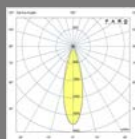

24° COB LED 6W CRI>80
553lm 2700K
COB LED 6W CRI>80
570lm 3000K