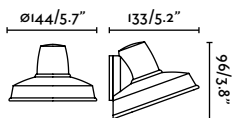

Bronx
Àlex & Manel Llusçà

IP44

- 71194 ● Brown 50,20€
- 71195 ● White 50,20€
- 71196 ● Dark Grey 50,20€

Material	Body Aluminium
	Diff Transparent Glass
Light Source	1 GU10 max. 8W
Bulb incl.	No
Recom. Bulb	17334
Class	I

Pals
Faro Lab

IP65 IK06

- 70290 ● Matt White 141,60€
- 70291 ● Dark Grey 141,60€

Material	Body Aluminium
	Diff Opal Glass
Light Source	1 E27 max. 15W
Bulb incl.	No
Recom. Bulb	17463
Class	I