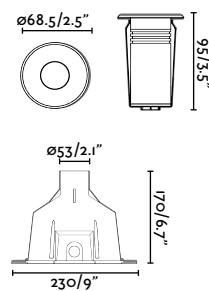

70443 ● Satin Stainless 190,40€

70444 ● Satin Stainless 273,60€

70455 ● Satin Stainless 399,00€

Material	Body Stainless Steel 316L Diff Transparent Glass
Power	3W
Lumen Output	196lm
Light Source	SMD LED 4000K
Class	III
CRI	>80
Voltage (V/Hz)	24VDC
Beam angle	30°
Cut out (mm)	ø234
Recom. Driver	98324026

*Drivers info pag. 464

Material	Body Stainless Steel 316L Diff Transparent Glass
Power	5W
Lumen Output	348lm
Light Source	SMD LED 4000K
Class	III
CRI	>80
Voltage (V/Hz)	24VDC
Beam angle	30°
Cut out (mm)	ø230
Recom. Driver	98324026

*Drivers info pag. 464

Material	Body Stainless Steel 316L + ABS Diff Transparent Glass
Power	18W
Lumen Output	600lm
Light Source	SMD LED 4000K
Class	III
CRI	85
Voltage (V/Hz)	24VDC
Beam angle	25°
Cut out (mm)	ø156
Recom. Driver	98324020U

*Drivers info pag. 464