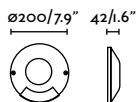

Loth 1L

IP67 IK10 incl.

70285 ● Matt Black 119,80€

Material	Body Aluminium
	Diff Opal PC
Power	6W
Lumen Output	210lm
Light Source	COB LED 3000K
Class	I
CRI	>80
Voltage (V/Hz)	220V-240V/50-60Hz
Resistance (Kg)	2000

Loth 2L

IP67 IK10 incl.

70286 ● Matt Black 130,70€

Material	Body Aluminium
	Diff Opal PC
Power	11,5W
Lumen Output	406lm
Light Source	COB LED 3000K
Class	I
CRI	>80
Voltage (V/Hz)	220V-240V/50-60Hz
Resistance (Kg)	2000

Loth 4L

IP67 IK10 incl.

70287 ● Matt Black 147,10€

Material	Body Aluminium
	Diff Opal PC
Power	13,5W
Lumen Output	472lm
Light Source	COB LED 3000K
Class	I
CRI	>80
Voltage (V/Hz)	220V-240V/50-60Hz
Resistance (Kg)	2000