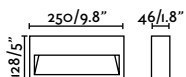

## Grada 250

IP54 IK10 incl.

- 70908 ● Dark Grey **117,10€**
- 70909 ● Rust Brown **119,40€**

<b>Material</b>	Body Aluminium Diff Opal Glass
<b>Power</b>	6W
<b>Lumen Output</b>	97lm
<b>Light Source</b>	SMD LED 3000K
<b>Class</b>	I
<b>CRI</b>	>80
<b>Voltage (V/Hz)</b>	220V-240V/50-60Hz