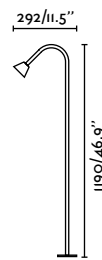

Lily 300
Faro Lab

IP65 IK06

NEW

75620-3
Driver incl. ● Black **168,80€**

Class II
Voltage (V/Hz) 220V-240V/50-60Hz

75620 NEW
Driver not incl.* ● Black **125,70€**

Class III
Voltage (V/Hz) 24VDC

*Drivers info pag. 464

Material	Body Stainless Steel
	Diff Transparent Glass
Power	3W
Lumen Output	154lm
Light Source	COB LED 2700K
CRI	>90
Cable	0.5 MT

Lily 650
Faro Lab

IP65 IK06

NEW

75621-3 NEW
Driver incl. ● Black **211,80€**

Class II
Voltage (V/Hz) 220V-240V/50-60Hz

75621 NEW
Driver not incl.* ● Black **168,80€**

Class III
Voltage (V/Hz) 24VDC

*Drivers info pag. 464

Material	Body Stainless Steel
	Diff Transparent Glass
Power	3W
Lumen Output	154lm
Light Source	COB LED 2700K
CRI	>90
Cable	0.5 MT

Lily 1190
Faro Lab

IP65 IK06

NEW

75622-3 NEW
Driver incl. ● Black **240,50€**

Class II
Voltage (V/Hz) 220V-240V/50-60Hz

75622 NEW
Driver not incl.* ● Black **197,50€**

Class III
Voltage (V/Hz) 24VDC

*Drivers info pag. 464

Material	Body Stainless Steel
	Diff Transparent Glass
Power	3W
Lumen Output	154lm
Light Source	COB LED 2700K
CRI	>90
Cable	0.5 MT