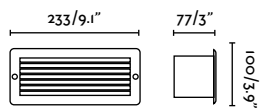

- 72094 ● Matt White 51,00€
- 72095 ● Dark Grey 51,00€

Material	Body Aluminium Diff Opal PC
Power	5W
Lumen Output	70lm
Light Source	SMD LED 3000K
Class	I
CRI	>80
Voltage (V/Hz)	100V-240V/50-60Hz
Cut out (mm)	230x89