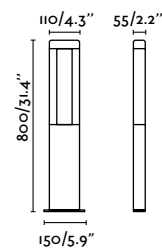

Sticker
Lucid Product Design

IP55 IK10 incl.

Material	Body Aluminium Diff Opal PMMA
Power	10W
Lumen Output	889lm
Light Source	SMD LED 3000K
Class	I
CRI	>80
Voltage (V/Hz)	100V-240V/50-60Hz

Nanda 500

IP54 incl.

Material	Body Aluminium Diff Opal PC
Power	12W
Lumen Output	500lm
Light Source	SMD LED 3000K
Class	I
CRI	>80
Voltage (V/Hz)	100V-240V/50-60Hz

Nanda 800

IP54 incl.

Material	Body Aluminium Diff Opal PC
Power	12W
Lumen Output	950lm
Light Source	SMD LED 3000K
Class	I
CRI	>80
Voltage (V/Hz)	100V-240V/50-60Hz