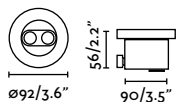

Recessed box

71703 ● Black 35,70€

Material **Body ABS**

Cut out 175x195

Material	Body Aluminium + ABS
	Diff Transparent Glass
Power	25W
Light Source	SMD LED 3000K
Class	III
CRI	≥90
Voltage (V/Hz)	24VDC
Cut out (mm)	250x235
Recom. Driver	98324030

*Drivers info pag. 464