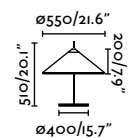

Saigon 2000 R55
Nahtrang

IP65/44

Saigon 1150 R55
Nahtrang

IP65/44

Saigon 500 R55
Nahtrang

IP65/44

Material	Body Aluminium
	Diff Opal PEMD
	Shade PEMD
Light Source	1 E27 max. 15W
Bulb incl.	No
Recom. Bulb	17463
Class	II
Cable	2 MT

Material	Body Aluminium
	Diff Opal PEMD
	Shade PEMD
Light Source	1 E27 max. 15W
Bulb incl.	No
Recom. Bulb	17463
Class	II
Cable	2 MT

Material	Body Aluminium
	Diff Opal PEMD
	Shade PEMD
Light Source	1 E27 max. 15W
Bulb incl.	No
Recom. Bulb	17463
Class	II
Cable	2 MT