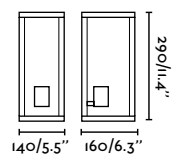

70773

● Dark Grey 131,30€

Material	Body Aluminium
	Diff Transparent Glass
Light Source	1 E27 max. 15W
Bulb incl.	No
Recom. Bulb	17463
Class	I