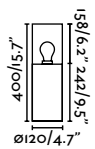

Kila 400

IP65

- 71746 ● Dark Grey + Transparent **223,50€**
- 71747 ● Dark Grey + Smoked **243,30€**
- 71748 ● Dark Grey + Amber **243,10€**

Material	Body Aluminium
	Diff Transparent Glass
Light Source	1 E27 max. 15W
Bulb incl.	No
Recom. Bulb	17463
Class	I

Kila 700

IP65

- 71749 ● Dark Grey + Transparent **287,00€**
- 71750 ● Dark Grey + Smoked **304,90€**
- 71751 ● Dark Grey + Amber **304,90€**

Material	Body Aluminium
	Diff Transparent Glass
Light Source	1 E27 max. 15W
Bulb incl.	No
Recom. Bulb	17463
Class	I