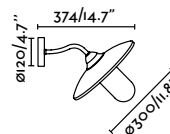

Estoril

IP33 IK06

71140 ● Rust Brown 102,30€

Material	Body Steel
	Diff Transparent Glass
Light Source	1 E27 max. 15W
Bulb incl.	No
Recom. Bulb	17462
Class	I

Wally

IP44

74261 ● Rust Brown 88,50€

Material	Body Steel
	Diff Transparent Glass
Light Source	1 E27 max. 15W
Bulb incl.	No
Recom. Bulb	17463
Class	I