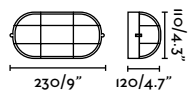

Cabo

IP44 IK05

70998

Brass 119,00€

Material	Body Brass
	Diff Transparent Glass
Light Source	1 E27 max. 15W
Bulb incl.	No
Recom. Bulb	17463
Class	I

Borda

IP44

70997

Brass 117,00€

Material	Body Brass
	Diff Transparent Glass
Light Source	1 E27 max. 15W
Bulb incl.	No
Recom. Bulb	17463
Class	I

Nahir

IP44

70992

Brass 167,70€

Material	Body Brass
	Diff Transparent Glass
Light Source	1 E27 max. 15W
Bulb incl.	No
Recom. Bulb	17463
Class	I