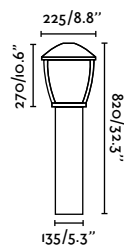

Wilma 270

IP44

Material	Body Aluminium Diff Opal PC
Light Source	1 E27 max. 15W
Bulb incl.	No
Recom. Bulb	17463
Class	I

Wilma 340

IP44

Material	Body Aluminium Diff Opal PC
Light Source	1 E27 max. 15W
Bulb incl.	No
Recom. Bulb	17463
Class	I

Wilma 820

IP44

75003 ● Dark Grey 274,10€

Material	Body Aluminium Diff Opal PC
Light Source	1 E27 max. 15W
Bulb incl.	No
Recom. Bulb	17463
Class	I

Wall
380