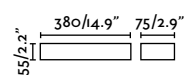

Lako

IP65 IK07 incl.

- 71909 Matt White **105,40€**
- 71910 Dark Grey **105,40€**
- 71911 Rust Brown **105,40€**
- 71898 Teak **157,80€**

Material	Body Aluminium Diff Prism Glass
Power	8W
Lumen Output	246lm
Light Source	SMD LED 3000K
Class	I
CRI	>80
Voltage (V/Hz)	220V-240V/50-60Hz
Beam angle	90°

Toluca

IP65 IK08 incl.

- 71052 Satin Aluminium **105,40€**

Material	Body Aluminium Diff Opal Glass
Power	2x8W
Lumen Output	2x827lm
Light Source	SMD LED 3000K
Class	I
CRI	>80
Voltage (V/Hz)	220V-240V/50-60Hz

Tacana

IP65 IK08 incl.

- 71049 Satin Aluminium **144,00€**

Material	Body Aluminium Diff Opal Glass
Power	12W
Lumen Output	2x850lm
Light Source	SMD LED 3000K
Class	I
CRI	>80
Voltage (V/Hz)	220V-240V/50-60Hz