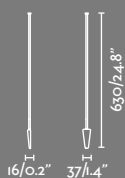

CLAP
Spike accessory 630 / 1030

Spike 630 *use with x2 projectors max.

Spike 1030 *use with x3 projectors max.