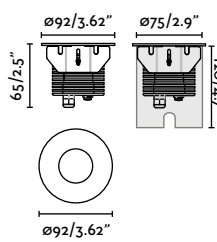

70726 3000K 110lm ● Satin Stainless **82,40€**

70730 3000K 110lm ● Anodized Black **82,30€**

70733 2700K 77lm ● Satin Aluminium **82,30€**

70735 2700K 77lm ● Anodized Black **82,30€**

Material	Body Stainless Steel 316L + Aluminium Diff Transparent Glass
Power	2W
Light Source	SMD LED
Class	III
CRI	>90
Voltage (V/Hz)	2,85V
Beam angle	15°
Cut out (mm)	ø32
Recom. Driver	98310206E
Resistance (Kg)	1000

*Drivers info pag. 464

70728 3000K 272lm ● Satin Stainless **142,50€**

70731 3000K 420lm ● Anodized Black **142,50€**

70734 2700K 191lm ● Satin Aluminium **142,50€**

70736 2700K 191lm ● Anodized Black **142,50€**

Material	Body Stainless Steel 316L + Aluminium Diff Transparent Glass
Power	7W
Light Source	COB LED
Class	III
CRI	>90
Voltage (V/Hz)	20V
Beam angle	36°
Cut out (mm)	ø60
Recom. Driver	98310620
Resistance (Kg)	1000

*Drivers info pag. 464

70729 ● Satin Stainless **173,30€**

70732 ● Anodized Black **173,30€**

Material	Body Stainless Steel 316L + Aluminium Diff Transparent Glass
Power	13W
Lumen Output	640lm
Light Source	COB LED 3000K
Class	III
CRI	>90
Voltage (V/Hz)	36V
Beam angle	36°
Cut out (mm)	ø68
Recom. Driver	98310620
Resistance (Kg)	1000

*Drivers info pag. 464