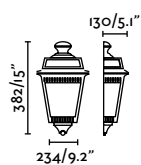

71424

● Rust Brown + Transparent 100,00€

Material	Body Steel
	Diff Transparent Glass
Light Source	1 E27 max. 15W
Bulb incl.	No
Recom. Bulb	17463
Class	I