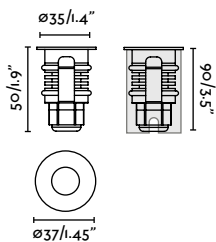

70726 3000K 110lm ● Satin Stainless **82,40€**

70730 3000K 110lm ● Anodized Black **82,30€**

70733 2700K 77lm ● Satin Aluminium **82,30€**

70735 2700K 77lm ● Anodized Black **82,30€**

Material	Body Stainless Steel 316L + Aluminium Diff Transparent Glass
Power	2W
Light Source	SMD LED
Class	III
CRI	>90
Voltage (V/Hz)	2,85V
Beam angle	15°
Cut out (mm)	ø32
Recom. Driver	98310206E
Resistance (Kg)	1000

*Drivers info pag. 464

70728 3000K 272lm ● Satin Stainless **142,50€**

70731 3000K 420lm ● Anodized Black **142,50€**

70734 2700K 191lm ● Satin Aluminium **142,50€**

70736 2700K 191lm ● Anodized Black **142,50€**

Material	Body Stainless Steel 316L + Aluminium Diff Transparent Glass
Power	7W
Light Source	COB LED
Class	III
CRI	>90
Voltage (V/Hz)	20V
Beam angle	36°
Cut out (mm)	ø60
Recom. Driver	98310620
Resistance (Kg)	1000

*Drivers info pag. 464

70729 ● Satin Stainless **173,30€**

70732 ● Anodized Black **173,30€**

Material	Body Stainless Steel 316L + Aluminium Diff Transparent Glass
Power	13W
Lumen Output	640lm
Light Source	COB LED 3000K
Class	III
CRI	>90
Voltage (V/Hz)	36V
Beam angle	36°
Cut out (mm)	ø68
Recom. Driver	98310620
Resistance (Kg)	1000

*Drivers info pag. 464