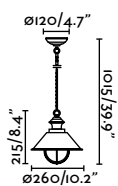

1. 71139 Rust Brown **134,90€**

Material	Body Steel
	Diff Transparent Glass
Light Source	1 E27 max. 15W
Bulb incl.	No
Recom. Bulb	17463
Class	I
Cable	1 MT

Wall
388

Pole
170