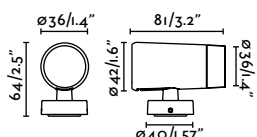

Puk 36

IP65 IK06 no incl. **SEA SIDE SUITABLE** 170° 90°

Material	Body Aluminium
	Diff Transparent Glass
Power	4W
Light Source	COB LED
Class	III
CRI	>80
Voltage (V/Hz)	24VDC

Family	Finish	Color T°	Beam Angle
75300- Puk Projector ø36	2 Black	2 2700K 3 3000K	1 8° 2 20° 3 40°

8° COB LED 4W CRI>80 325lm 2700K COB LED 4W CRI>80 336lm 3000K		20° COB LED 4W CRI>80 350lm 2700K COB LED 4W CRI>80 361lm 3000K		40° COB LED 4W CRI>80 340lm 2700K COB LED 4W CRI>80 350lm 3000K

Optional drivers

24V DC 4W	220/240V	1-22 units	on/off	IP20	98324099	32,20€
	220/240V	1-22 units	on/off	IP67	98324100	70,60€

Optional accessories

Puk 36 Honeycomb Accessory	
75300H	● Black 2,50€
Material	Body Aluminium

Puk 36 Visor Accessory	
75300V	● Black 24,20€
Material	Body Aluminium

Puk 36/59 Tree Accessory	
75300F	● Black 46,30€
Material	Body Aluminium

Puk 36 Spike Accessory	
75300S	● Black 7,80€
Material	Body Polyamide