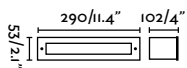

- 71734 2700K 189lm ● Satin Stainless **220,30€**
- 71735 3000K 200lm ● Satin Stainless **220,30€**

Material	Body Stainless Steel 316L
	Diff Opal Glass
Power	6W
Light Source	SMD LED
Class	III
CRI	≥90
Voltage (V/Hz)	24VDC
Cut out (mm)	310x53
Recom. Driver	98324020U
Resistance (Kg)	1000

*Drivers info pag. 464