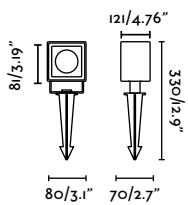

Sobek

IP65 IK06 incl.

70151 ● Dark Grey 138,30€

Material	Body Aluminium Diff Transparent Glass
Power	7W
Lumen Output	550lm
Light Source	COB LED 3000K
Class	I
CRI	>80
Voltage (V/Hz)	100V-240V/50-60Hz
Beam angle	50°
Cable	2 MT

Balder

IP67 incl.

70469 ● Matt Black 117,80€

Material	Body Aluminium Diff Transparent Glass
Power	3W
Lumen Output	212lm
Light Source	SMD LED 3000K
Class	I
CRI	>80
Voltage (V/Hz)	100V-240V/50-60Hz
Beam angle	36°
Cable	2 MT