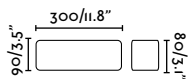

72272 ● Dark Grey 93,80€

Material	Body Aluminium Diff Opal Glass
Power	6W
Lumen Output	238lm
Light Source	SMD LED 3000K
Class	I
CRI	>80
Voltage (V/Hz)	220V-240V/50-60Hz