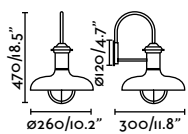

## Estoril

IP33 IK06

71140 ● Rust Brown 102,30€

<b>Material</b>	Body Steel
	Diff Transparent Glass
<b>Light Source</b>	1 E27 max. 15W
<b>Bulb incl.</b>	No
<b>Recom. Bulb</b>	17462
<b>Class</b>	I