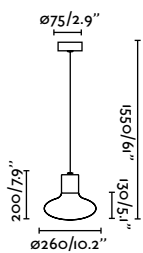

74427C-03 ● Dark Grey + Opal 110,90€

Material	Body Aluminium
	Diff Opal PMMA
Light Source	1 E27 max. 15W
Bulb incl.	No
Recom. Bulb	17437
Class	I