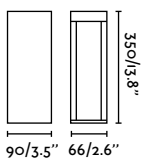

Cerler 350

IP65 IK07 incl. DIM

NEW

71940 ● Dark Grey 169,80€
71941 ● Rust Brown 169,80€

Material	Body Aluminium Diff Transparent PC
Power	9W
Lumen Output	427lm
Light Source	SMD LED 4000K
Dimmable K	2200-2700-3200-4000K
Class	I
CRI	≥80
Voltage (V/Hz)	220V-240V

Cerler 600

IP65 IK07 incl. DIM

NEW

71942 ● Dark Grey 216,00€
71943 ● Rust Brown 216,00€

Material	Body Aluminium Diff Transparent PC
Power	9W
Lumen Output	427lm
Light Source	SMD LED 4000K
Dimmable K	2200-2700-3200-4000K
Class	I
CRI	≥80
Voltage (V/Hz)	220V-240V