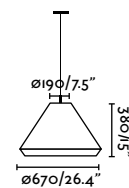

- 71579C-05 ● Dark Grey + Cream **413,40€**
- 71579C-06 ● Dark Grey + Brown **413,50€**

Material	Body Aluminium
	Diff Opal PEMD
	Shade Textilene
Light Source	1 E27 max. 15W
Bulb incl.	No
Recom. Bulb	17463
Class	II
Cable	1.2 MT