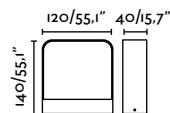

71273 ● Dark Grey 91,20€

Material	Body Aluminium
	Diff Transparent Glass
Power	6W
Lumen Output	428lm
Light Source	COB LED 3000K
Class	I
CRI	>80
Voltage (V/Hz)	220V-240V/50-60Hz

Beacon
102