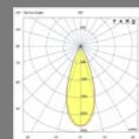

38° COB LED 6W CRI>80
508lm 2700K
COB LED 6W CRI>80
524lm 3000K