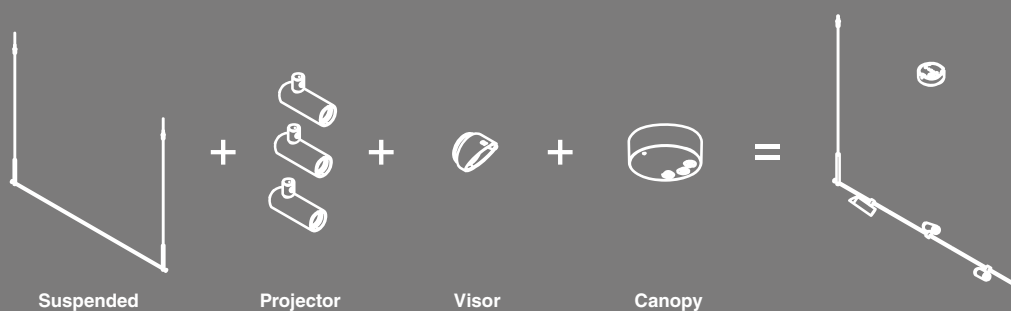

CLAP Projector

IP65 no incl. 355° 360°

Material	Body Aluminium
Power	6W
Light Source	COB LED
Class	III
CRI	>80
Voltage (V/Hz)	24VDC
Cable	2 MT

Family	Finish	Color T°	Beam Angle
75702- Clap Projector	2 Black	2 2700K	1 15°
	3 White	3 3000K	2 24°
			3 38°

15° COB LED 6W CRI>80 481lm 2700K COB LED 6W CRI>80 496lm 3000K	24° COB LED 6W CRI>80 553lm 2700K COB LED 6W CRI>80 570lm 3000K	38° COB LED 6W CRI>80 508lm 2700K COB LED 6W CRI>80 524lm 3000K

Visor Accessory

75714-2 ● Black 5,40€

Optional drivers *Remote drivers

24VDC	6W	220/240V	1-30 units	on/off	IP20	98324099	32,20€
			1-30 units	on/off	IP67	98324100	70,60€