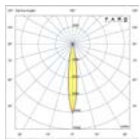

30° COB LED 12,5W
CRI>80 482lm 2700K
COB LED 12,5W
CRI>80 811lm 3000K