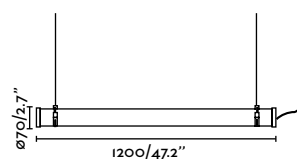

Canopy accessory

75755 Matt Black 26,20€

Material Body Aluminium