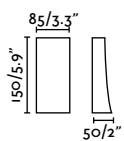

Nairobi

IP54 IK06 incl.

70832 ● Rust Brown 110,20€

Material	Body Aluminium
	Diff Transparent Glass
Power	6W
Lumen Output	380lm
Light Source	COB LED 3000K
Class	I
CRI	>80
Voltage (V/Hz)	100V-240V/50-60Hz

Sunset

IP54 incl.

70686 ● Matt White 102,50€

70687 ● Dark Grey 102,50€

Material	Body Aluminium
	Diff Opal Glass
Power	2x3W
Lumen Output	2x208lm
Light Source	SMD LED 3000K
Class	I
CRI	>80
Voltage (V/Hz)	100V-240V/50-60Hz