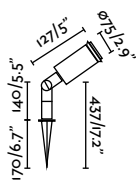

Tono

IP44

73150 ● Matt Black 51,00€

Material	Body Aluminium
	Diff Transparent Glass
Light Source	1 GU10 max. 8W
Bulb incl.	No
Recom. Bulb	17334
Class	I
Cable	2 MT

Garten Lampholder

IP54/44

73111 ● Matt Black 29,50€

Material	Body ABS
Light Source	1 E27 max. 15W
Bulb incl.	No
Recom. Bulb	17400
Class	II
Cable	2.5 MT

Garten plug

IP44

73100 ● Matt Black 45,60€

Material	Body ABS
Light Source	max. 3500W
Bulb incl.	Yes
Class	I
Cable	2.5 MT