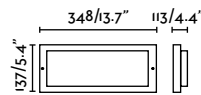

Pol

IP54 incl.

70829 ● Dark Grey 122,00€

Material	Body Aluminium
	Diff Opal PMMA
Power	8W
Lumen Output	550lm
Light Source	SMD LED 3000K
Class	I
CRI	>80
Voltage (V/Hz)	100V-240V/50-60Hz

Mol

IP44

70720 ● Dark Grey 62,90€

Material	Body Aluminium
	Diff Opal PC
Light Source	1 E27 max. 15W
Bulb incl.	No
Recom. Bulb	17463
Class	I